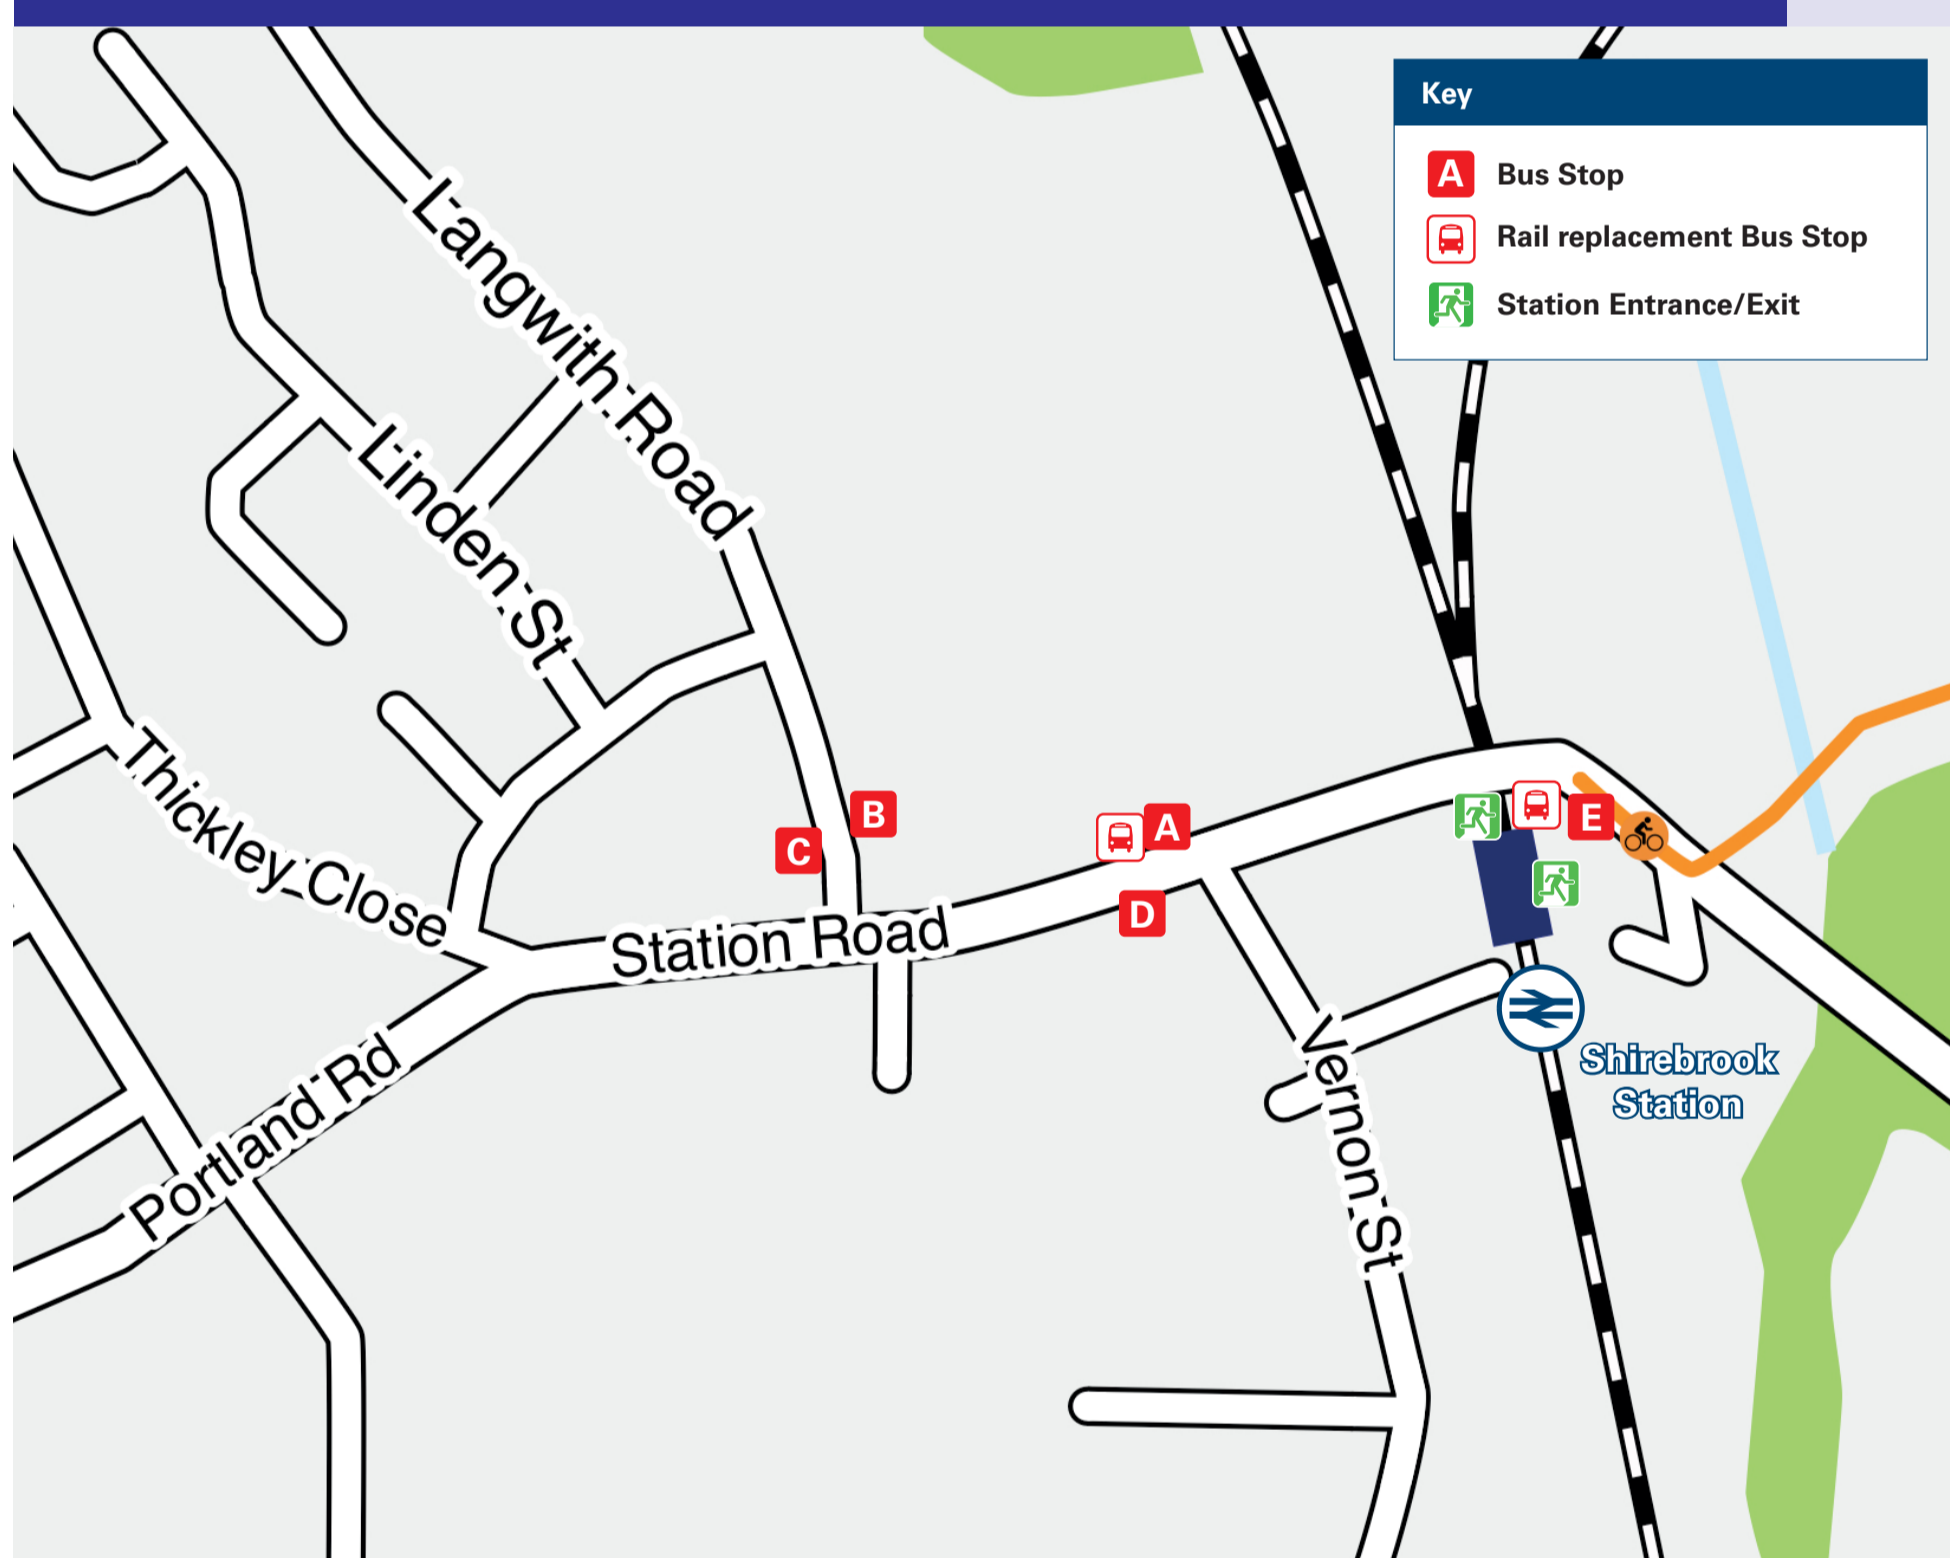

Buses

Rail replacement buses and coaches depart from the bus stop at the station entrance.

Main destinations by bus

(Data correct at April 2026)

DESTINATION	BUS ROUTES	BUS STOP
Arkwright Town	1	B
Bolsover	1	B
Calow (For Chesterfield Royal Hospital)	1	B
Chesterfield	1	B
Church Warsop	12, 12B#	A
Duckmanton/Long Duckmanton	1	B
Hillstown	1	B
Langwith	1	C
Langwith Junction	23, 23A, 23B~	Market Place Stop B
Mansfield	12, 12B#	A
Mansfield Woodhouse	23, 23A, 23B~	Market Place Stop 2
Market Warsop	12, 12B#	A
Markham Vale	1	B
Meden Vale	12B#	A
Pleasley	23, 23A, 23B~	Market Place Stop 2
Scarcliffe	1*	B
Shirebrook (Field Drive/Vale Drive)	12, 12B#	D, E
Shirebrook (Leen Valley Drive)	12	D, E
Shirebrook (Town Centre/Market Place)	12, 12B#	D, E
Warsop Vale	1	B
Warsop Vale	12, 12B#	A
Whaley Thorns	1	C
Whaley Thorns	23, 23A, 23B~	Market Place Stop B

NOTES

- Bus route route 1 operates daily services.
- Bus route routes 12, 23 and 23A operate services on Mondays to Saturdays, only. No Sunday services.
- For bus times and days of operation please contact Traveline on www.traveline.info or call: 0871 200 22 33; or see www.derbus.info
- # Bus route 12B operates services on Sundays and Bank Holidays, only.
- To this destination bus route 1 operates an evening service, only.
- Bus route 23B operates an evenings service on Mondays to Saturdays, and a limited daytime & evening service on Sundays and Bank Holidays.
- Direct trains operate to this destination from this station.

Taxis

Shirebrook station has no taxi rank or cab office. Advance booking is essential, please consider using the following local operators: (Inclusion of this number doesn't represent any endorsement of the taxi firm)

Shirebrook Cars
01623 746 594

ACE-ABC Taxis
01623 654 321

A & S Travel
07583 829 430

Further information about all onward travel

Local Cycle Info

derbyshire.gov.uk/transport-roads/transport-plans/sustainable-travel

For more information about cycle routes.

National Cycle Info

walkwheelcycletrust.org.uk

Bus Times

See timetable displays at bus stops.

PlusBus

plusbus.info

PlusBus is a discount price 'bus pass' that you buy with your train ticket. It gives you unlimited bus travel around your chosen town, on participating buses. Visit plusbus.info

National Rail Enquiries

Online	NRE App	Social Media	Alert Me	Contact Centre	PlusBike
nationalrail.co.uk	Free National Rail Enquiries app for iOS and Android	facebook.com/nationalrailenq @nationalrailenq	nationalrail.co.uk/alertme You can sign up to Alert Me messages on the National Rail Enquiries website where you can receive train and platform notifications directly to your smart phone.	03457 48 49 50 Calls cost no more than calls to geographic numbers (01 or 02) and may be recorded.	nationalrail.co.uk/plusbike For more information.