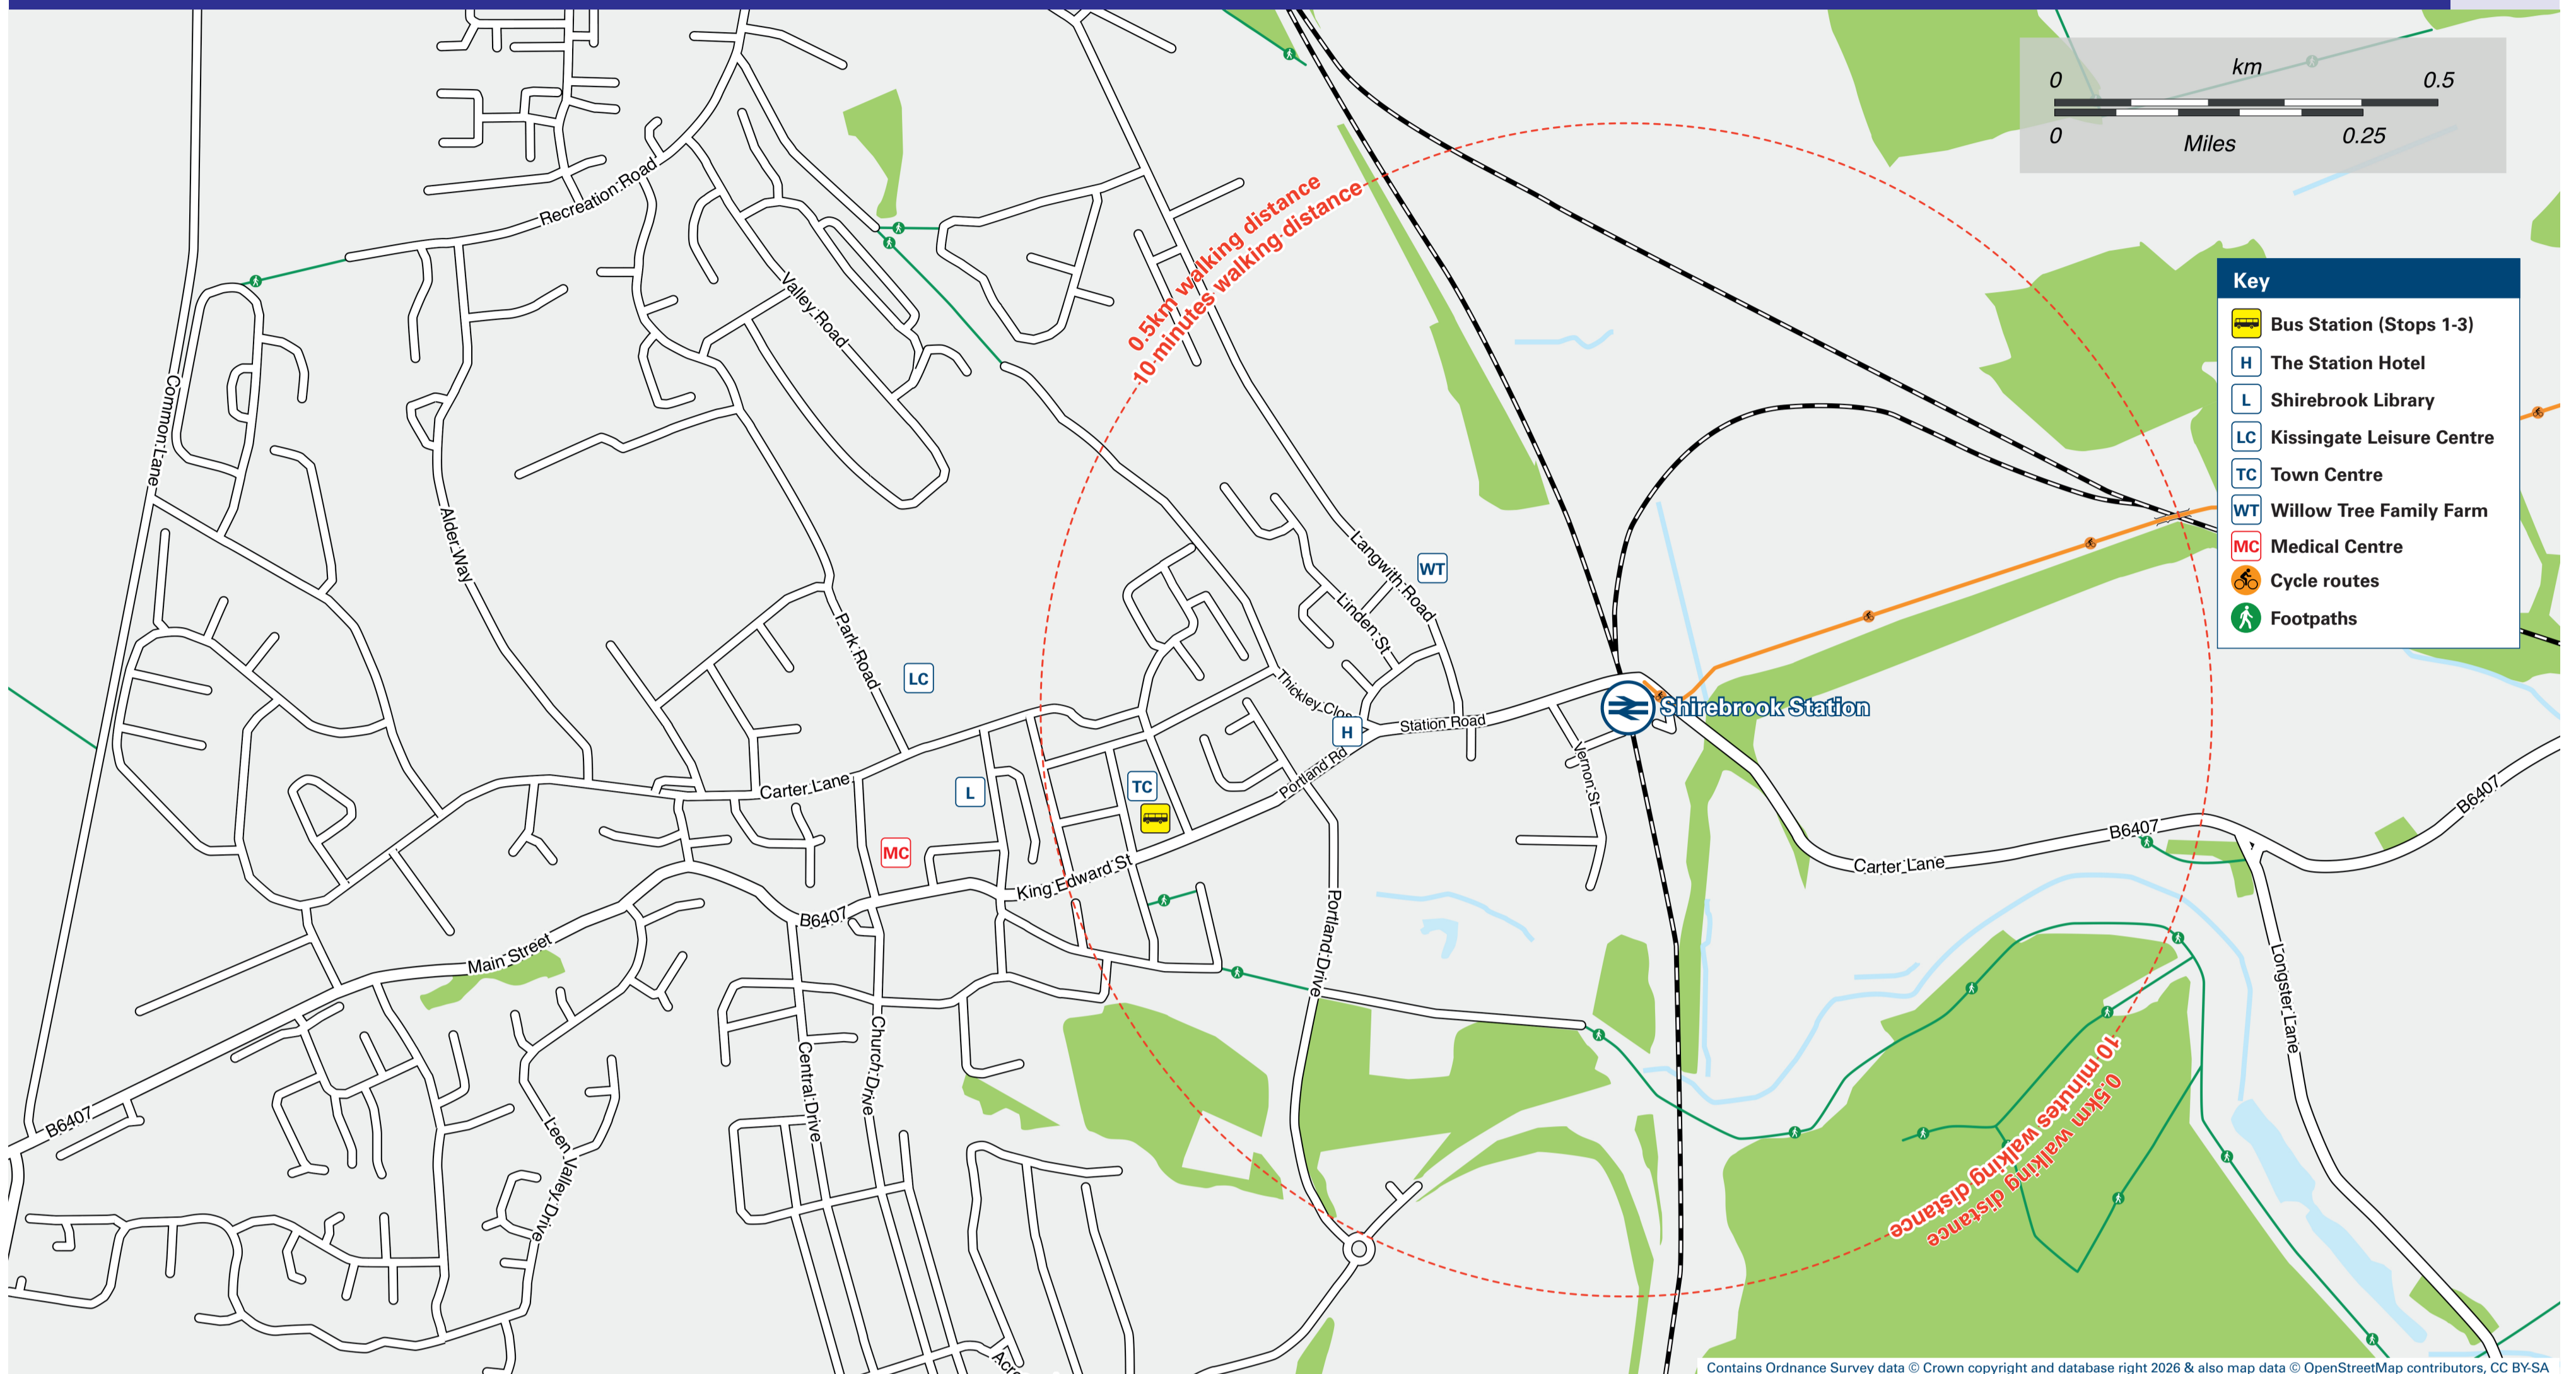

Onward Travel Information

Shirebrook Station

Local area map