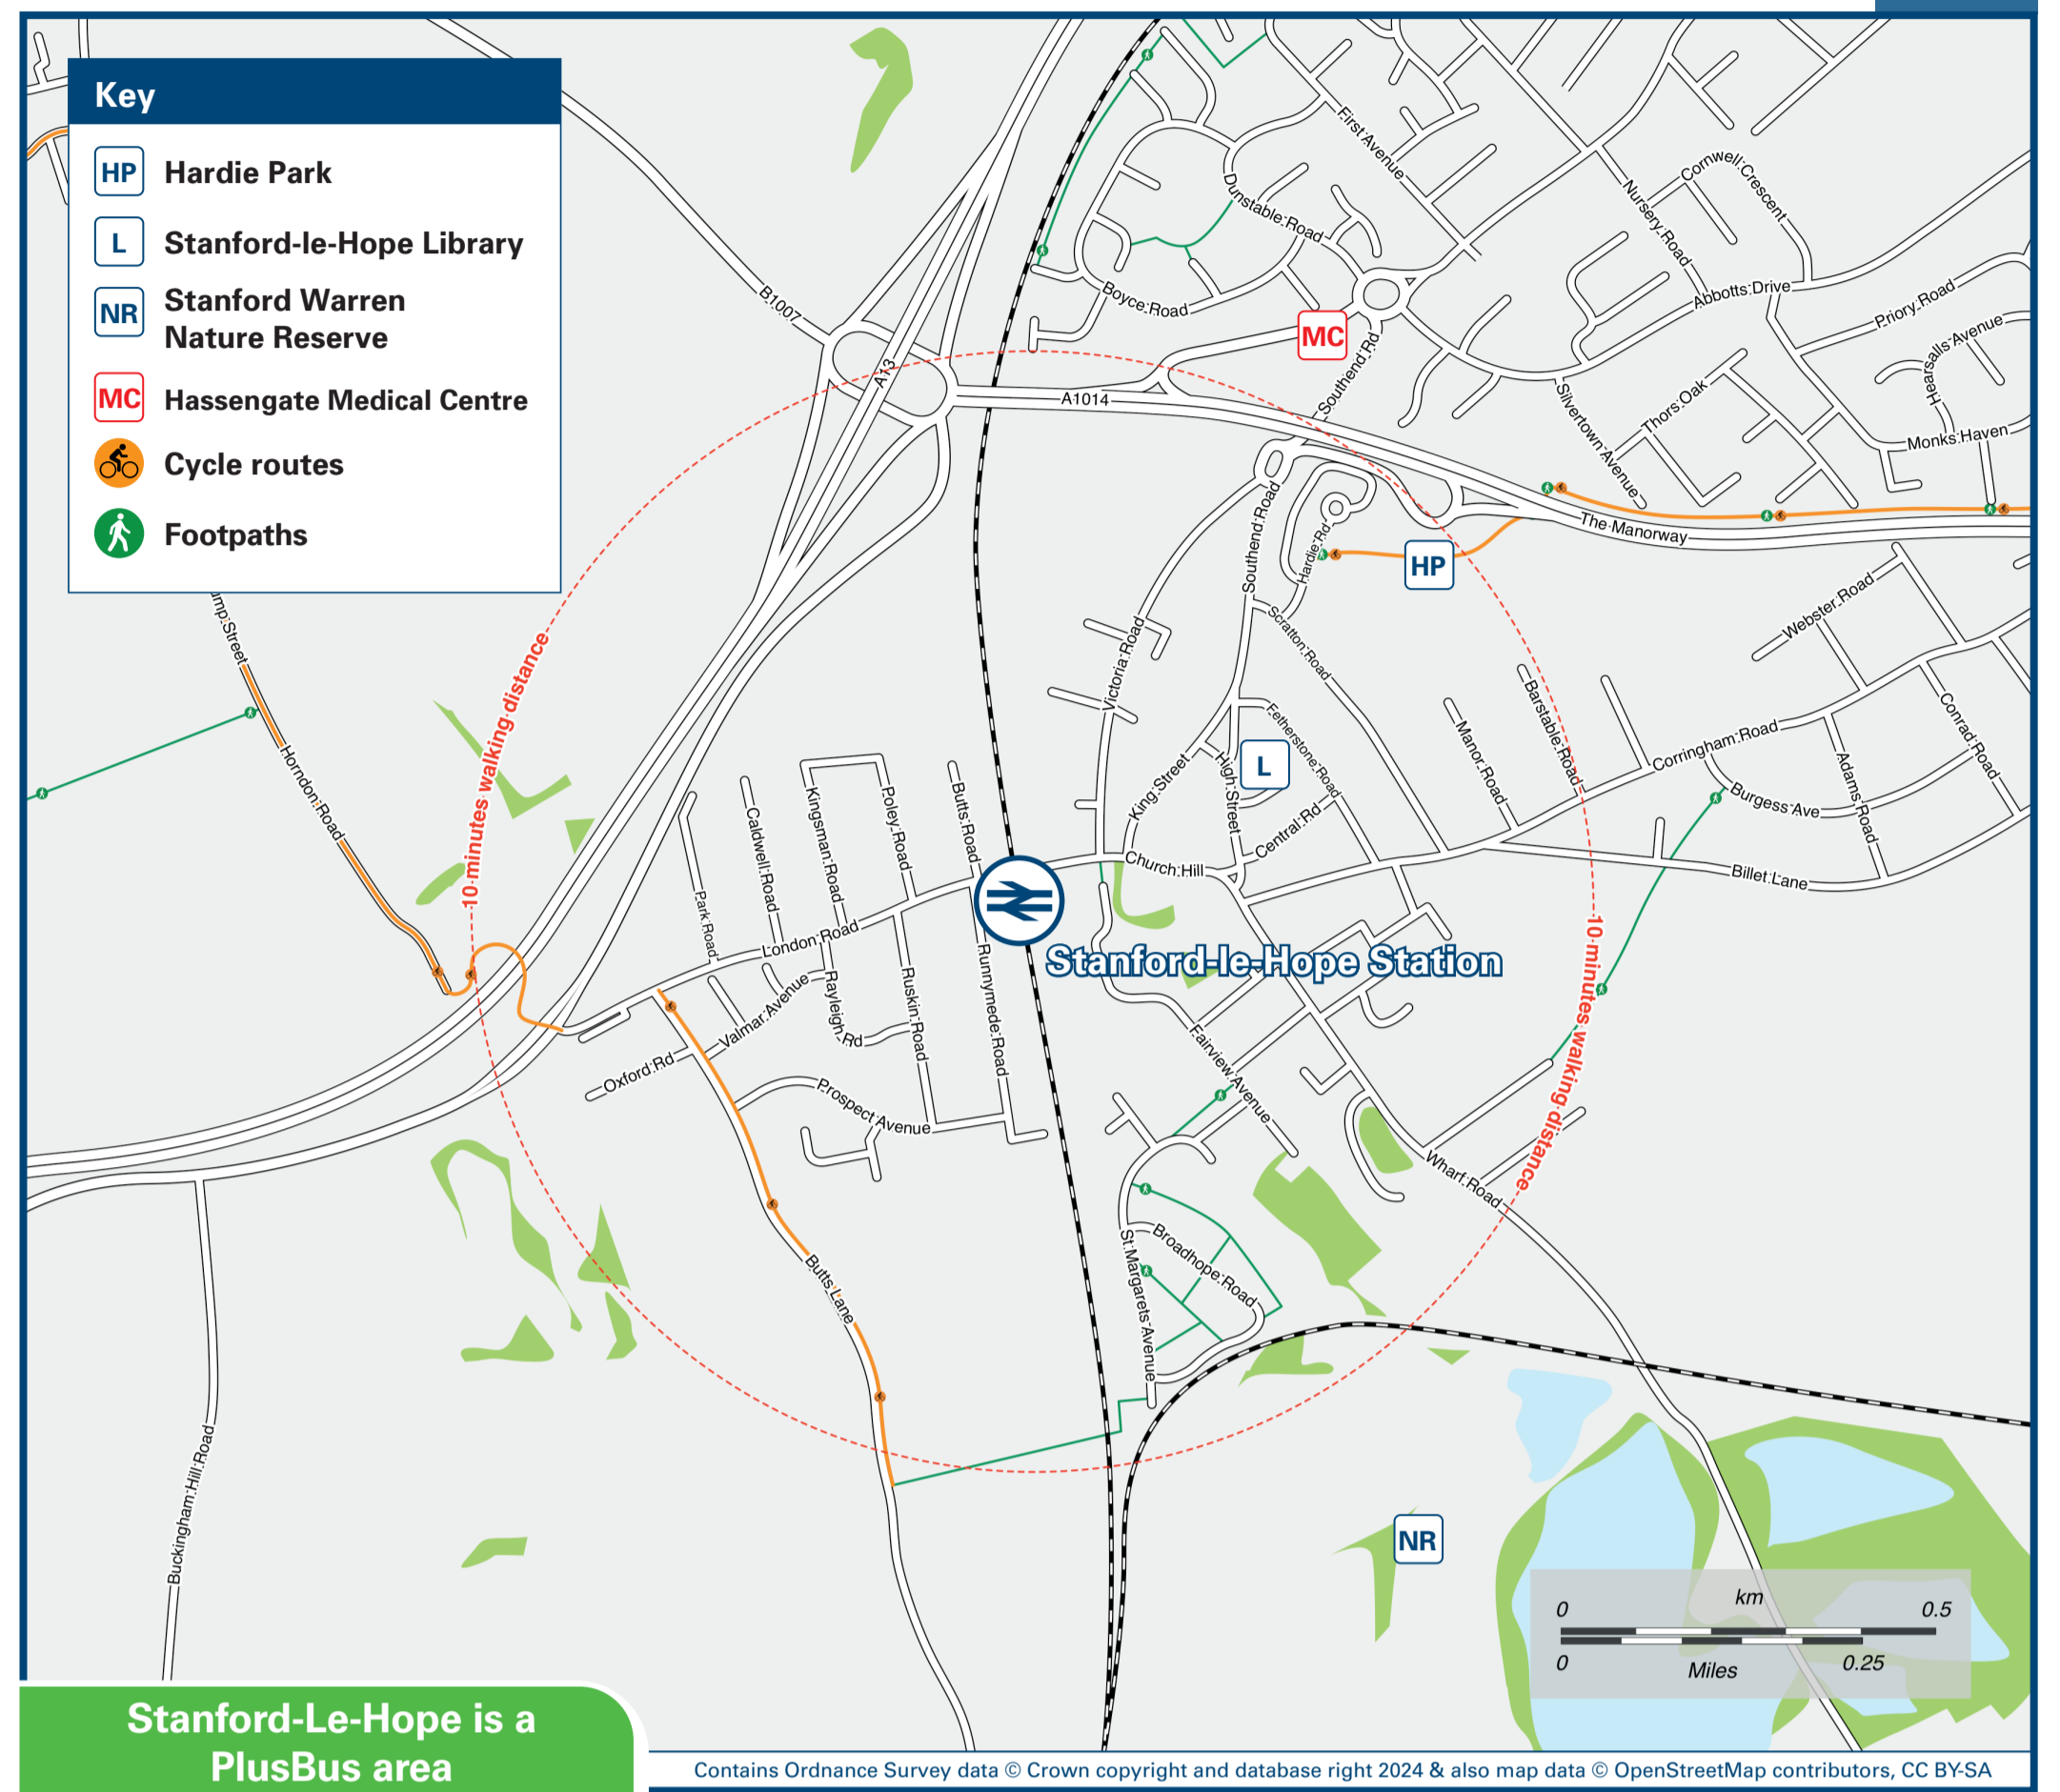

Local area map

Stanford-Le-Hope is a PlusBus area

PlusBus is a discount price 'bus pass' that you buy with your train ticket. It gives you unlimited bus travel around your chosen town, on participating buses. Visit www.plusbus.info

Main destinations by bus

(Data correct at June 2024)

DESTINATION	BUS ROUTES	BUS STOP	DESTINATION	BUS ROUTES	BUS STOP	DESTINATION	BUS ROUTES	BUS STOP
Basildon	100, 200	B	intu Lakeside	100	A	South Stifford	100	A
Basildon Hospital	100, 200	B	Orsett	100, 200	A	West Thurrock	100	A
Corringham	100, 200	B	Orsett Hospital	200	A			
Fobbing	100, 200	B	Palmer's College	200	A			
Grays	100, 200	A	Socketts Heath	100	A			

Notes

- PlusBus destination, please see below for details.
- Bus route 200 runs a Mondays to Saturdays service, only. No Sunday service.
- Bus route 100 runs daily services, Mondays to Sundays.
- 🚆 Direct trains operate to this destination from this station.

Taxis

Stanford-le-Hope Station has no taxi rank or cab office. Advance booking is essential, please consider using the following local operators: (Inclusion of this number doesn't represent any endorsement of the taxi firm)

Walkers Invicta
01375 361 111

Likeable Cars & Minibus
07574 590 000

Stanford Le Hope Taxis
01375 430 108

Further information about all onward travel

Local Cycle Info thurrock.gov.uk For more information about cycle routes.	National Cycle Info sustrans.org.uk Sustrans is the UK's leading sustainable transport charity.	Bus Times See timetable displays at bus stops. www.traveline.info 0871 200 22 33 calls cost 13p per minute plus your phone company's access charge	NextBuses Download on the App Store Find the bus times for your stop. Search for a bus stop by entering a postcode, street & town or a stop name & town.	PlusBus plusbus.info A discount price 'bus pass' that you buy with your train ticket. It gives you unlimited bus travel around your chosen town, on participating buses.

National Rail Enquiries

Online nationalrail.co.uk	NRE App Free National Rail Enquiries app for iOS and Android	Social Media facebook.com/nationalrailenq @nationalrailenq	Alert Me You can sign up to Alert Me messages on the National Rail Enquiries website where you can receive train and platform notifications directly to your smart phone. nationalrail.co.uk/alertme	Contact Centre 03457 48 49 50 Calls cost no more than calls to geographic numbers (01 or 02) and may be recorded.	PlusBike nationalrail.co.uk/plusbike For more information.

National Rail
Britain's train companies working together