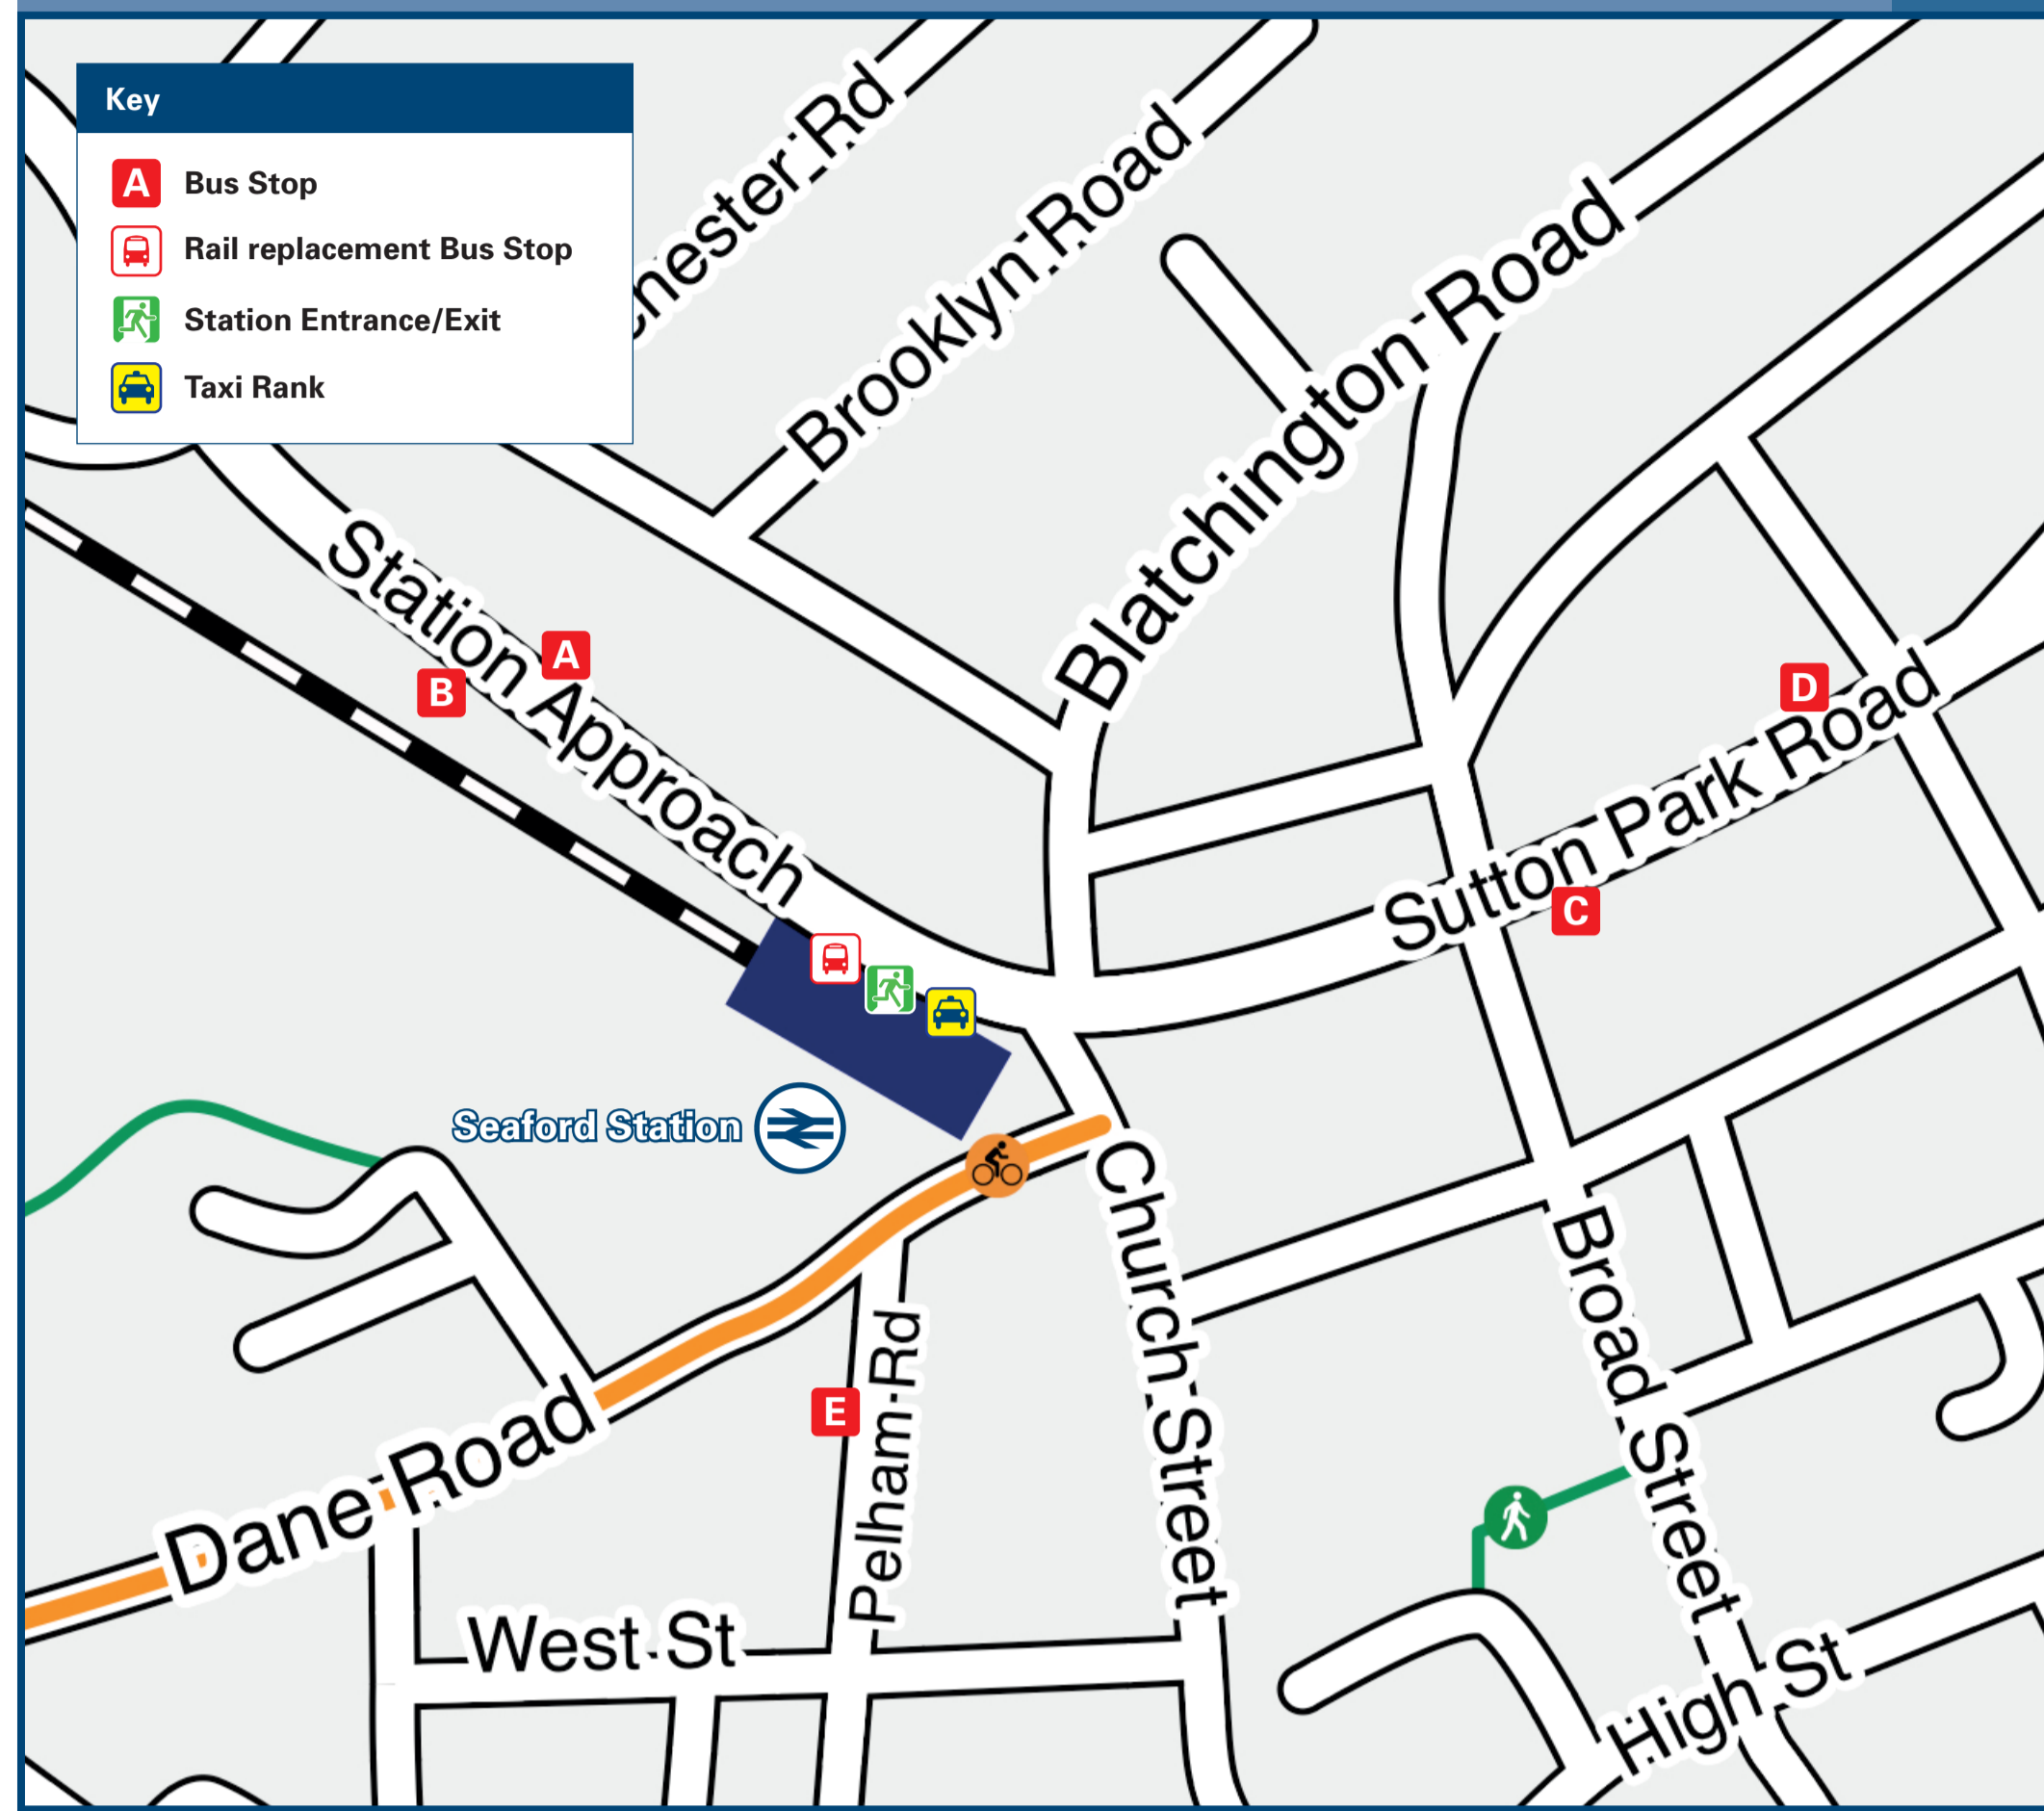

Seaford Station

Onward Travel Information

Buses and Taxis

Rail replacement buses depart outside the station on Station Approach.