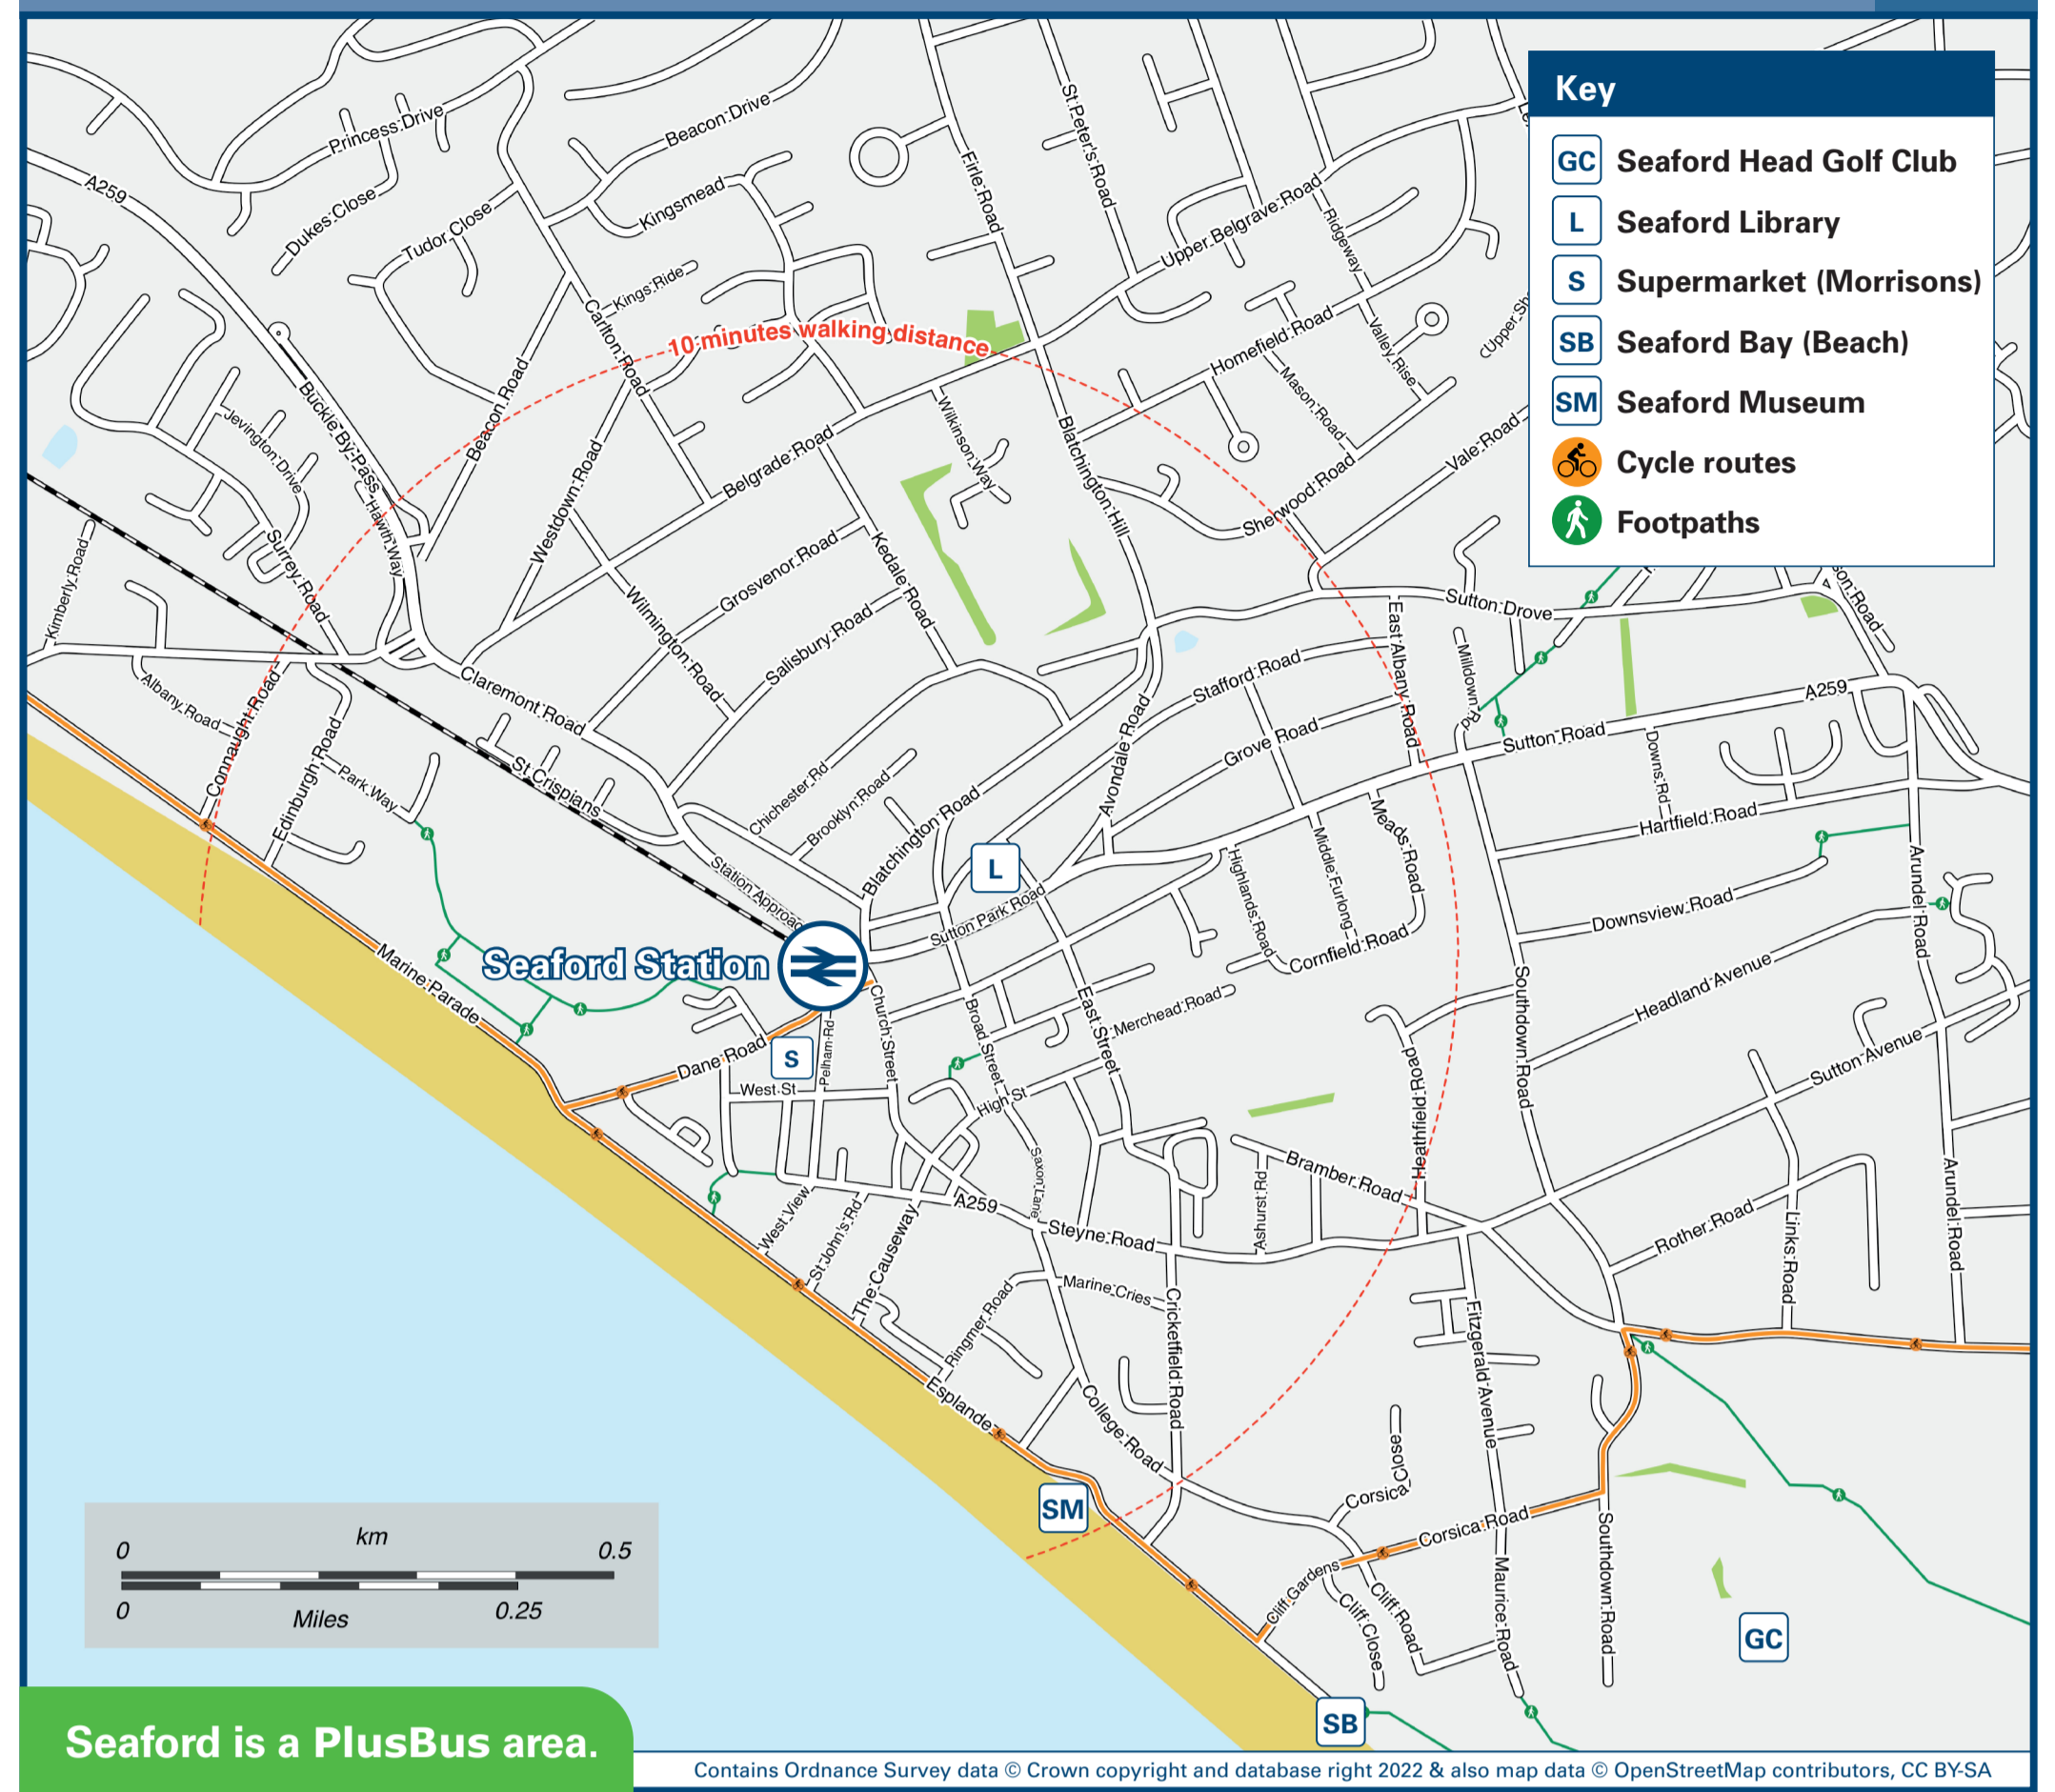

# Seaford Station

# Onward Travel Information

## Local area map

Seaford is a PlusBus area.

PlusBus is a discount price 'bus pass' that you buy with your train ticket. It gives you unlimited bus travel around your chosen town, on participating buses. Visit [www.plusbus.info](http://www.plusbus.info)

## Main destinations by bus

(Data correct at April 2023)

DESTINATION	BUS ROUTES	BUS STOP
Alfriston	26*, 126^	D E
Beachy Head (Pub)	13X*	D
Berwick Station	40**, 47#, 126^	D E
Birling Gap (National Trust)	13X*	D
Bishopstone	12, 12A	B C
	120	E
Brighton (Clock Tower, for Churchill Square)	12, 12A	B
	12, 12A, 12X, 13X*	C
Brighton (Marine Gate, for Brighton Marina)	12, 12A	B C
Brighton (Paston Place for County Hospital)	12, 12A	B
	12, 12A, 12X, 13X*	C
Brighton (Sealife Centre for Brighton Palace Pier)	12, 12A	B
	12, 12A, 12X, 13X*	C
Brighton Station	12, 12A	B
	12, 12A, 12X, 13X*	C
Denton Corner	12, 12A	B C
Drusillas Zoo Park (Berwick)	26*, 40**, 47#, 126^	D E
Eastbourne (Old Town)	12, 12A	A
	12, 12A, 12X, 13X*	D
Eastbourne (Town Centre)	12, 12A	A
	12, 12A, 12X, 13X*, 26*	D
Eastbourne Pier	13X*	D
East Dean	12, 12A	A
	12, 12A, 12X, 13X*	D
Exceat	12, 12A	A
(Seven Sisters Country Park Centre)	12, 12A, 12X, 13X*, 40**, 47#	D
	40**, 47#	D E