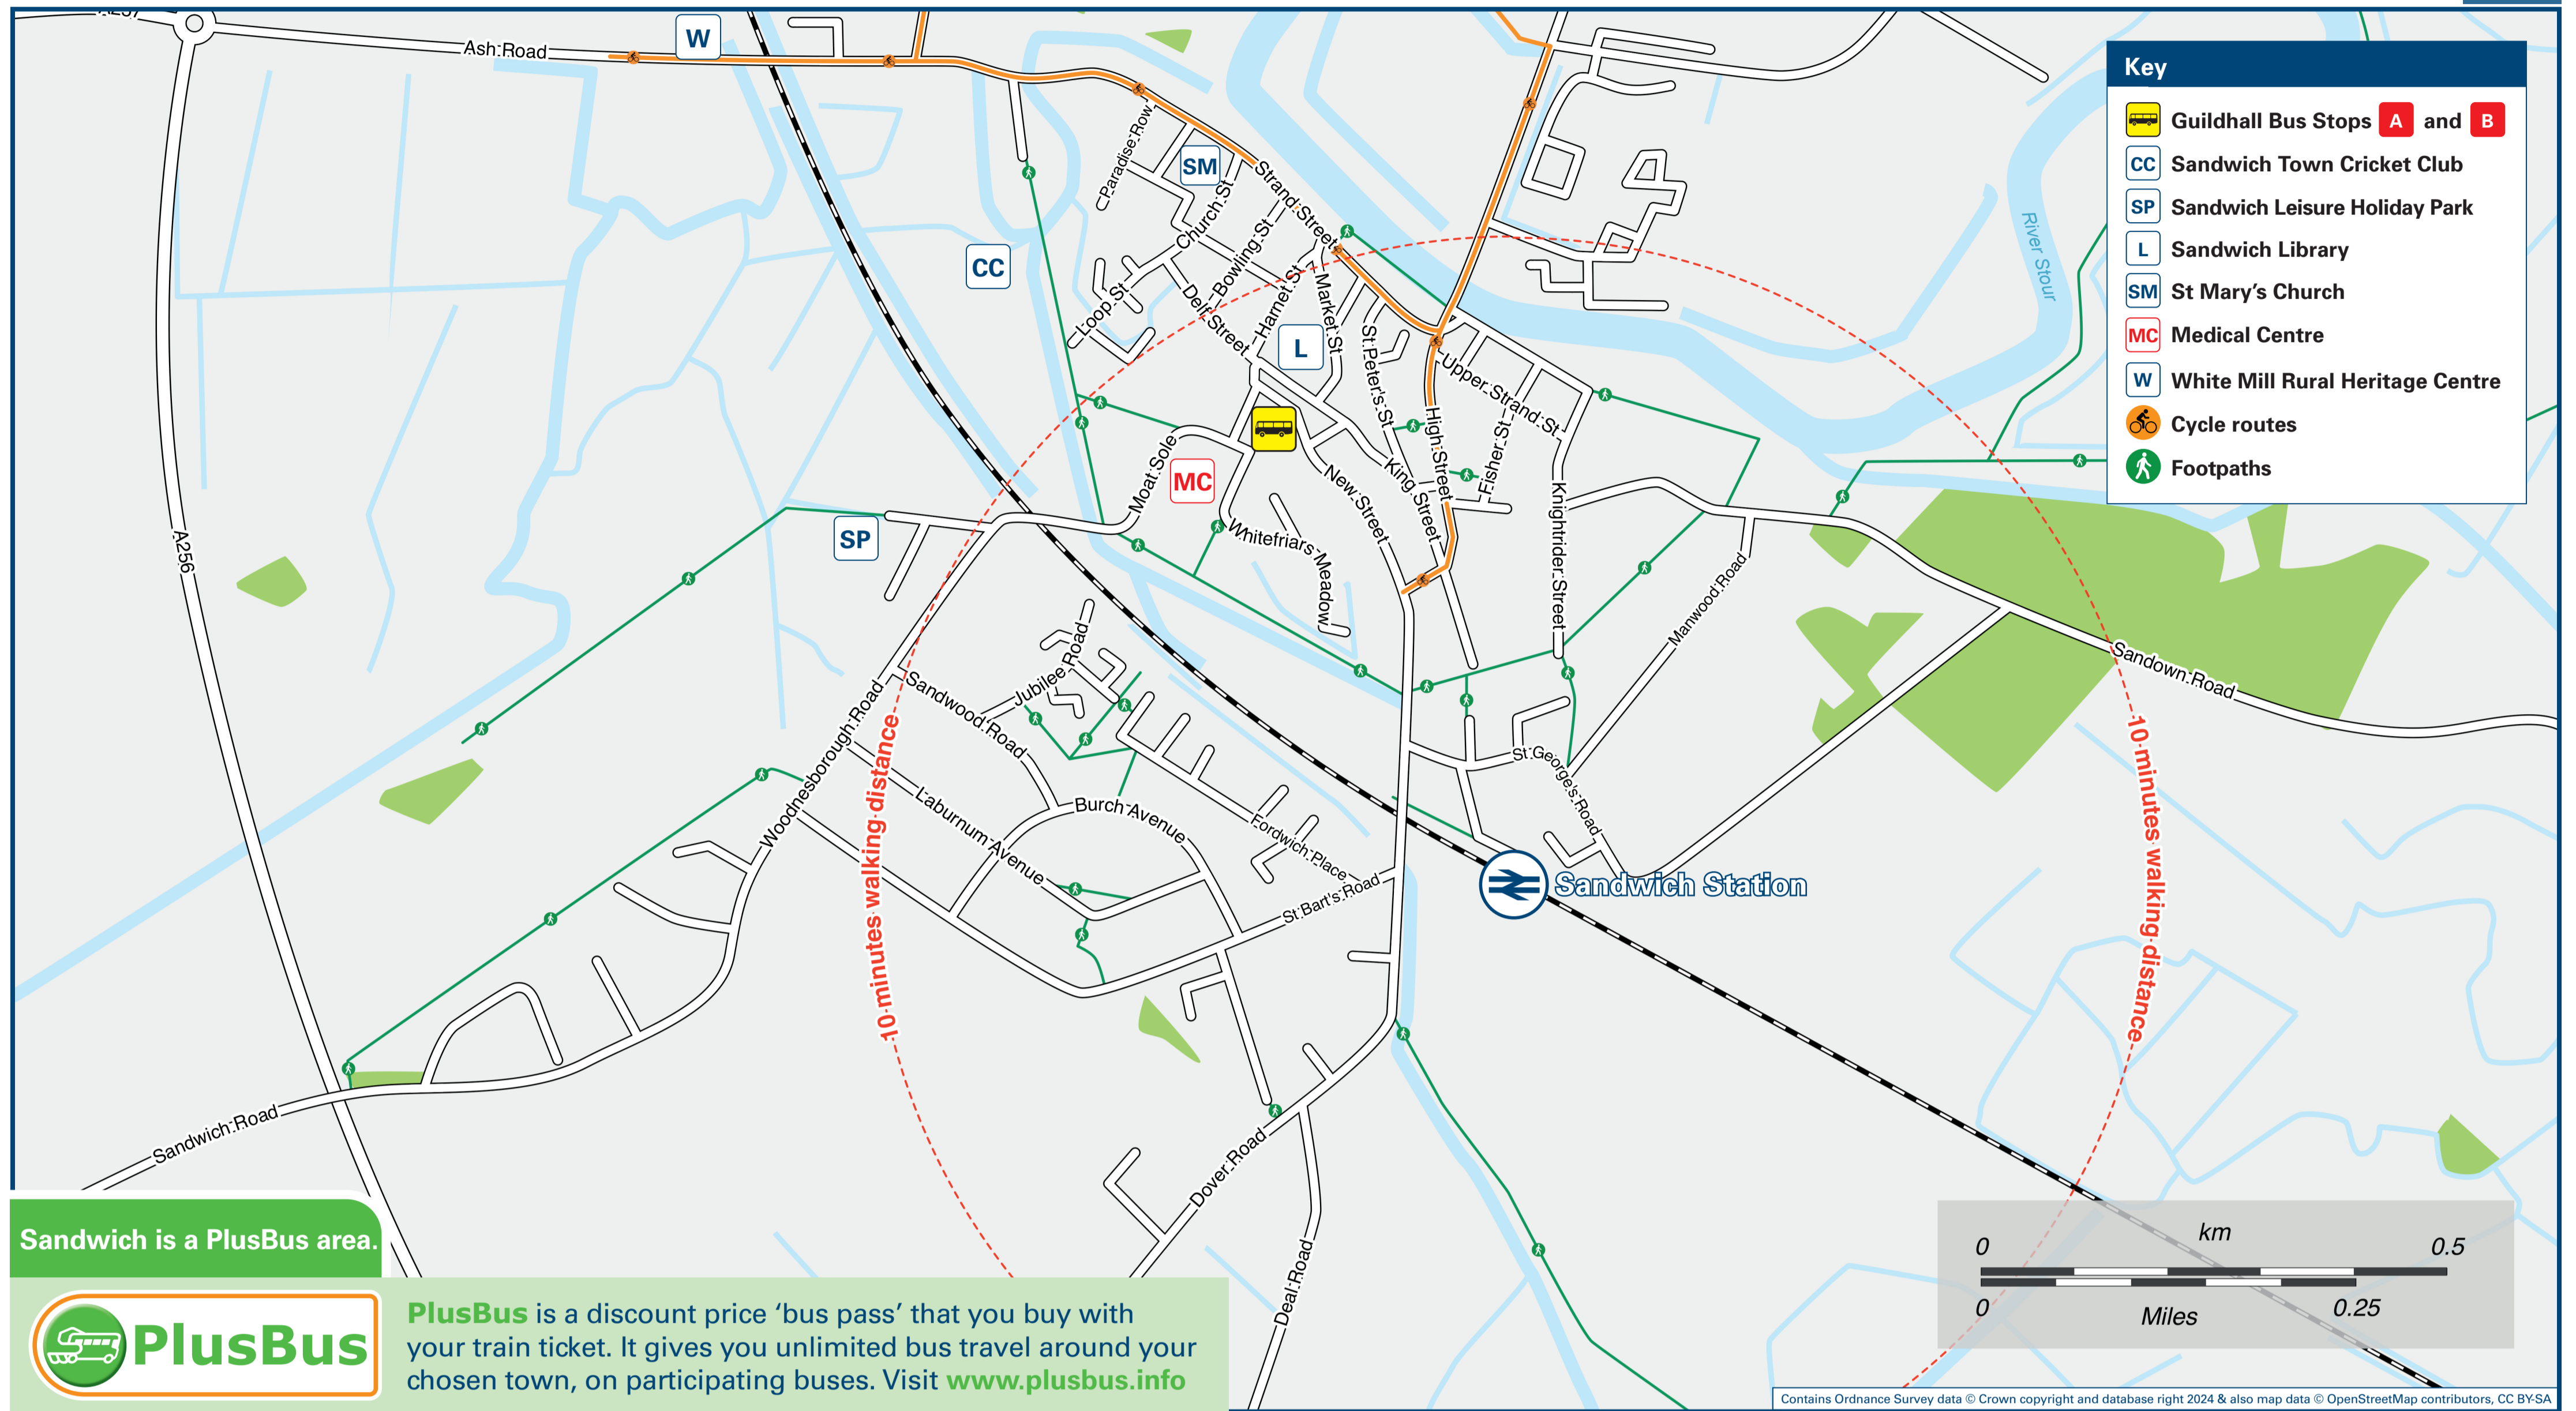

Sandwich Station

Onward Travel Information

Local area map