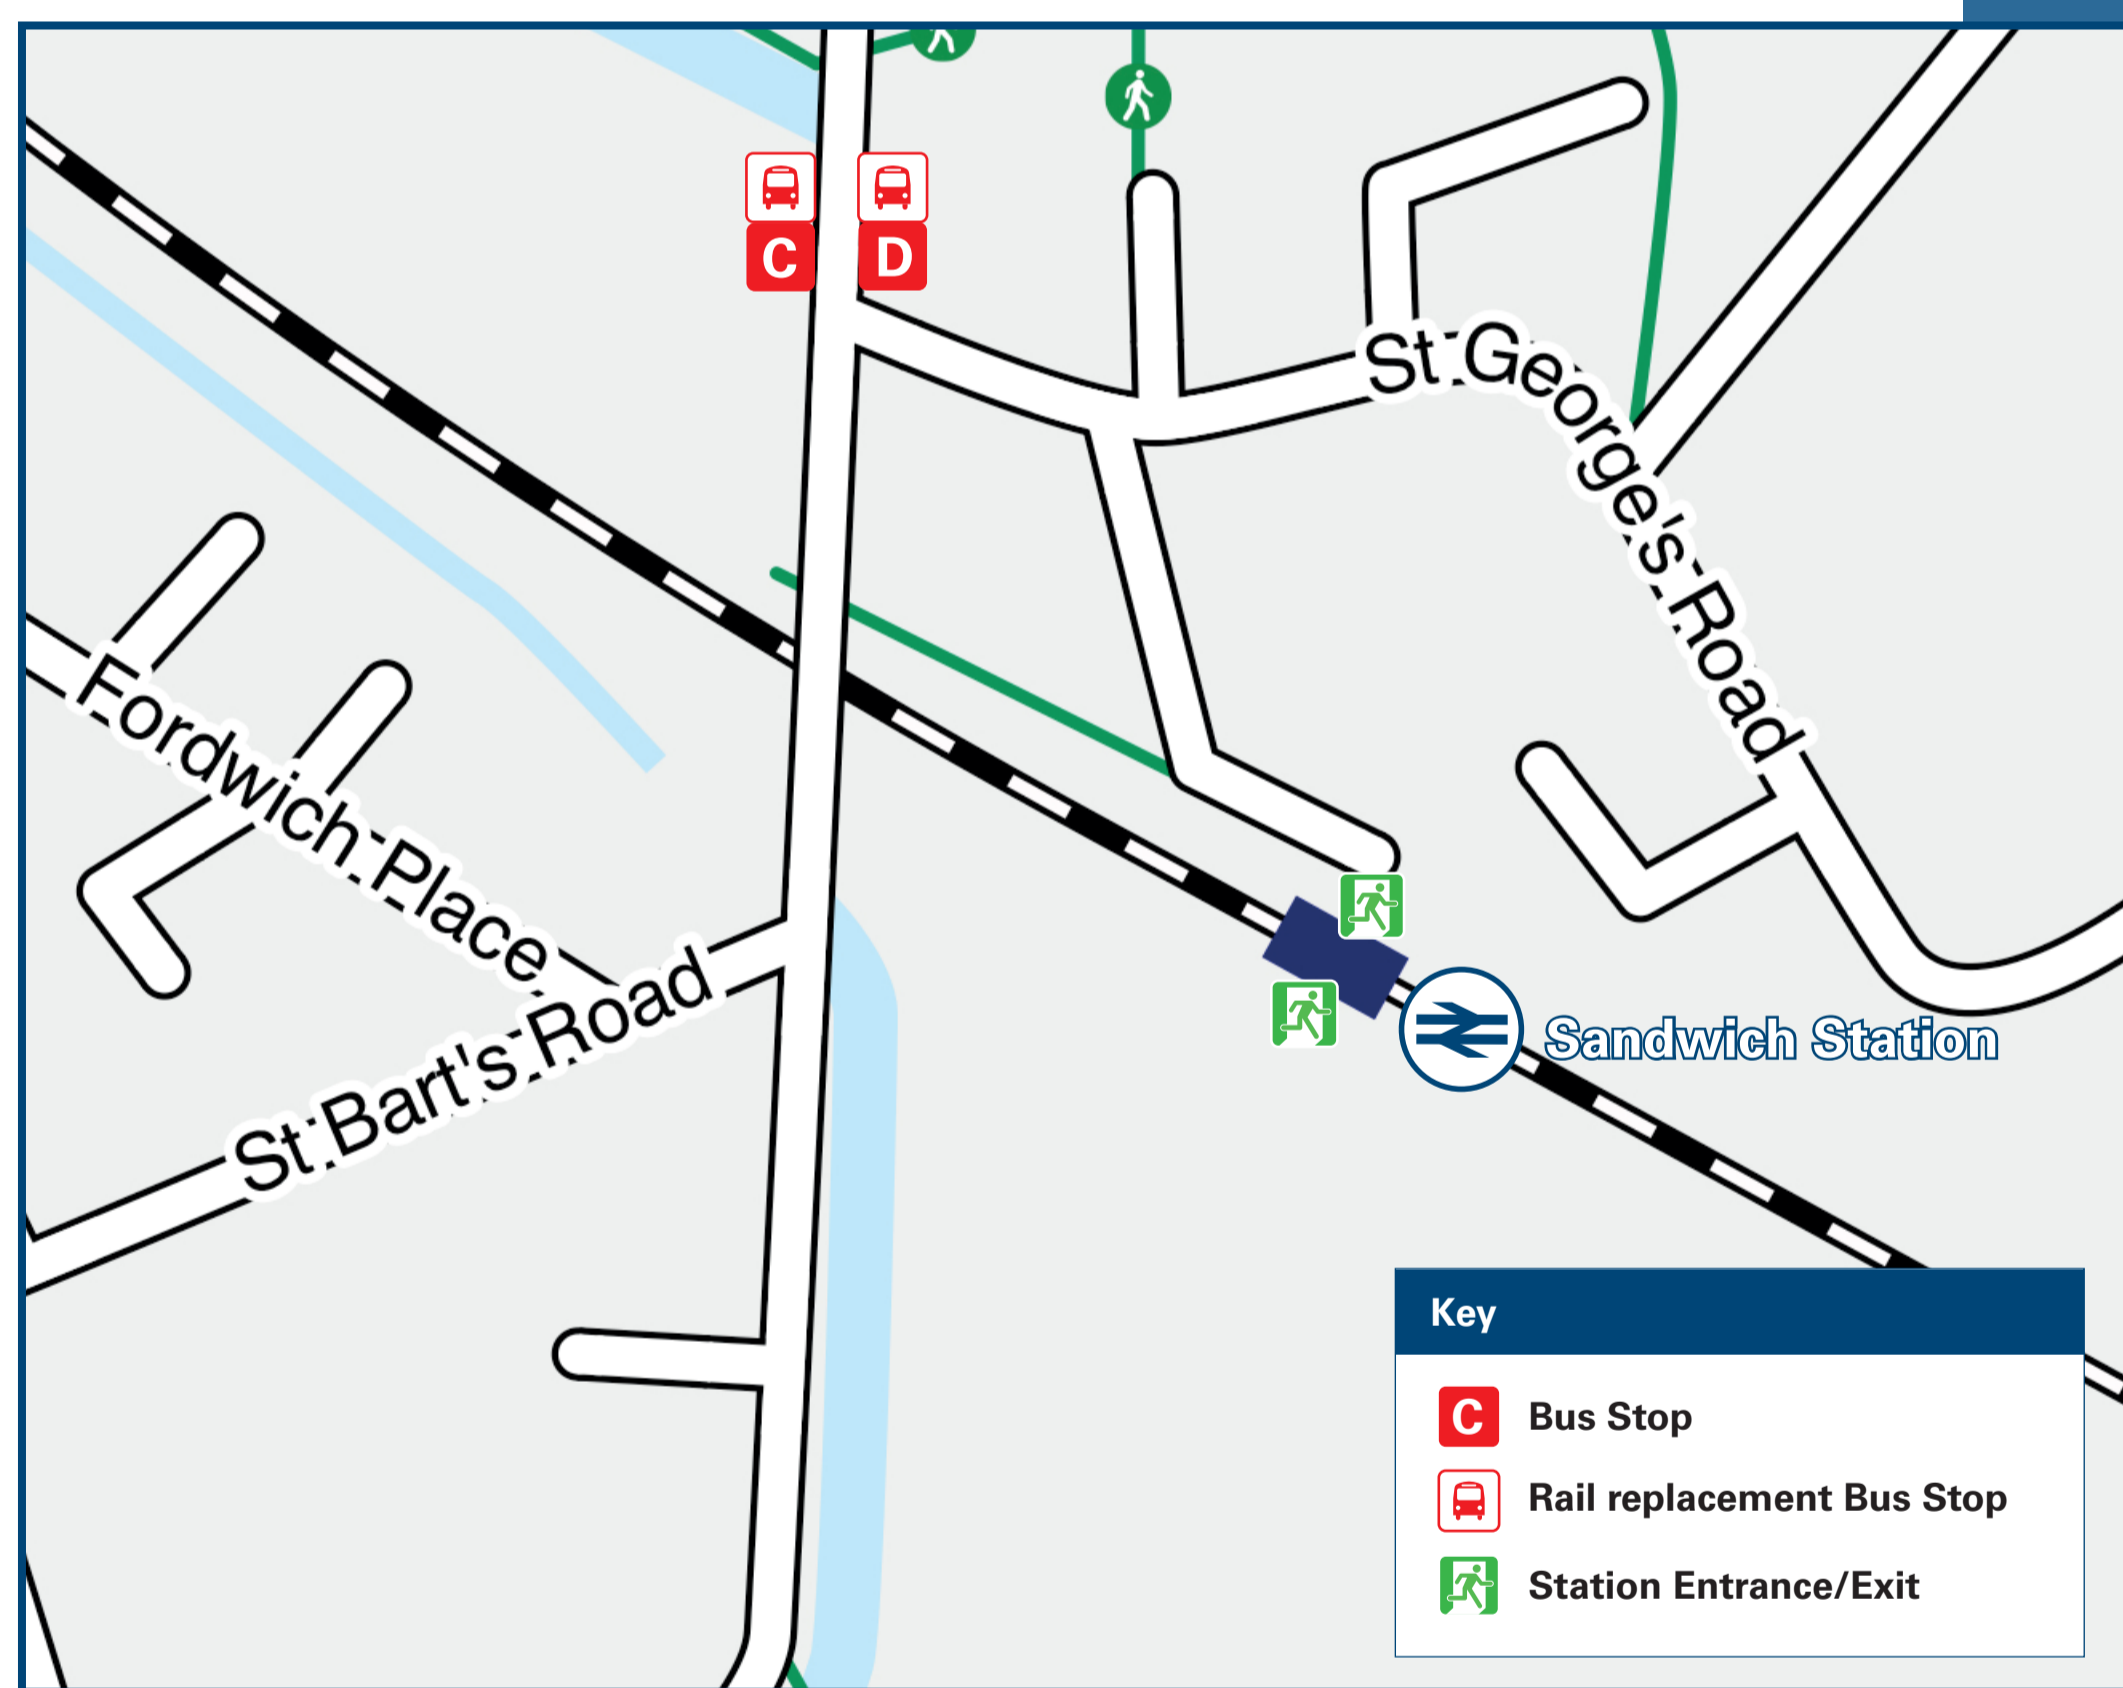

Buses and Taxis

Rail replacement buses depart from bus stop **C** on New Road opposite St Georges Road towards Ramsgate; from bus stop **D** on New Road adjacent St Georges Road towards Deal.

Main destinations by bus

(Data correct at July 2024)

DESTINATION	BUS ROUTES	BUS STOP
Ash (The Street)	43	D
Betteshanger (North Way)	81	D
Broadstairs (& Broadstairs station)	45	A
Burgess Green	81	D
Canterbury (Bus Station)	43	D
Cliffsend	45	A
Deal (South Street)	81	D
Dover (Town Centre, Pencester Road)	81	D
Dumpton (& Dumpton Park station)	45	A
Eastry	81	D
Finglesham (The Street)	81	D
Guliton	43	D
Littlebourne (The Maltings, alight here for Howletts Wild Animal Park)	43	D
Ramsgate (Town Centre)	45	A
Sandwich (Discovery Park)	43*	C
	43*, 45	A
Sandwich (Town Centre / Guildhall for bus stop {A})	43, 81	C
Shatterling	43	D
Sholden (New Road/A258)	81	D
Walmer	81	D
Wingham (Church)	43	D
Wingham Wildlife Park	43	D
Woodnesborough	81	D

Notes

- PlusBus destination, please see below for details.
- Bus routes 43 and 81 operate a frequent daily service.
- Bus route 45 operates every 90 minutes daytime Mondays to Saturdays only.
- For further information contact Stagecoach South East (for bus routes 43, 45 & 81) www.stagecoachbus.com/help-and-contact or call 0345 241 8000 or contact Traveline on 0871 200 22 33.
- Direct and connecting trains operate to this destination from this station.
- It's a 10 minutes walk from this station to Sandwich town centre, see Local area map.
- Bus route 43 operates Monday to Saturday daytime only to Sandwich Discovery Park.

Taxis

Sandwich Station has no taxi rank or cab office. Advance booking is essential, please consider using the following local operators: (Inclusion of this number doesn't represent any endorsement of the taxi firm)

A1 Castle Cars
01304 363 636

Deal Cars
01304 382 345

Sandwich Cars
01304 617 424

Further information about all onward travel

Local Cycle Info dover.gov.uk For more information about cycle routes.	National Cycle Info sustrans.org.uk Sustrans is the UK's leading sustainable transport charity.	Bus Times See timetable displays at bus stops. www.traveline.info 0871 200 22 33 call cost 12p per minute plus your phone company's access charge	NextBuses Find the bus times for your stop. Search for a bus stop by entering a postcode, street & town or a stop name & town.	PlusBus plusbus.info A discount price 'bus pass' that you buy with your train ticket. It gives you unlimited bus travel around your chosen town, on participating buses.

National Rail Enquiries