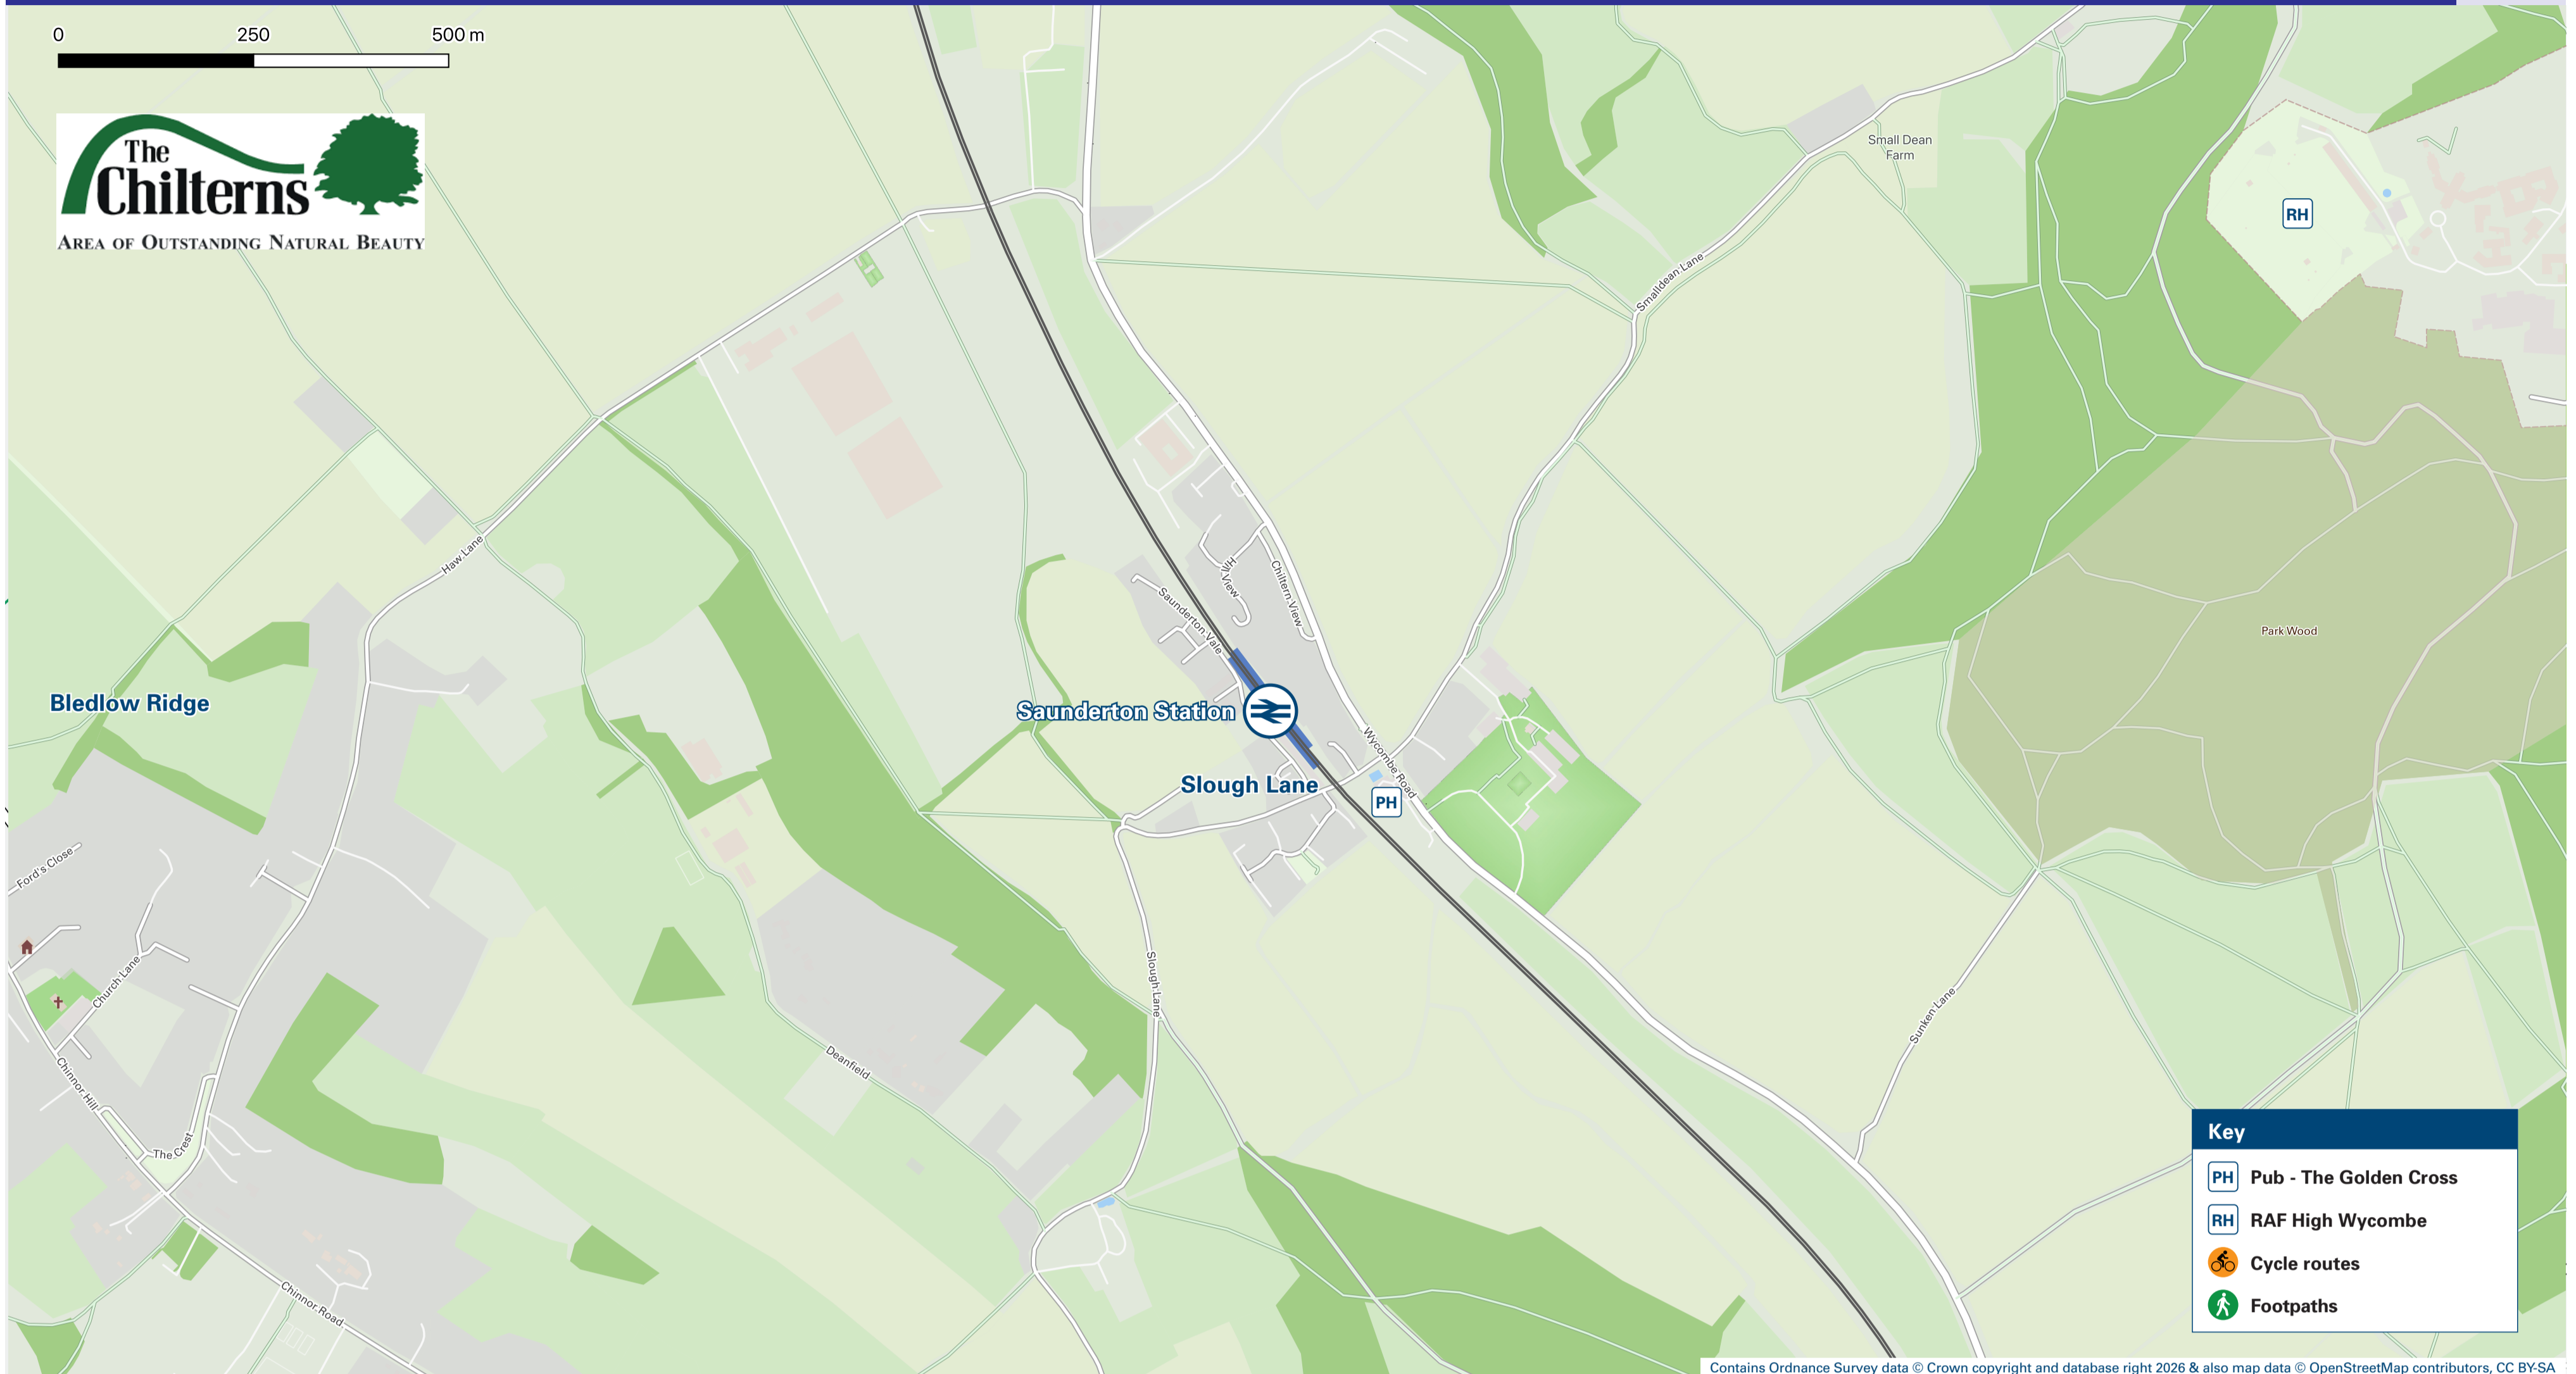

Onward Travel Information

Saunderton Station

Local area map