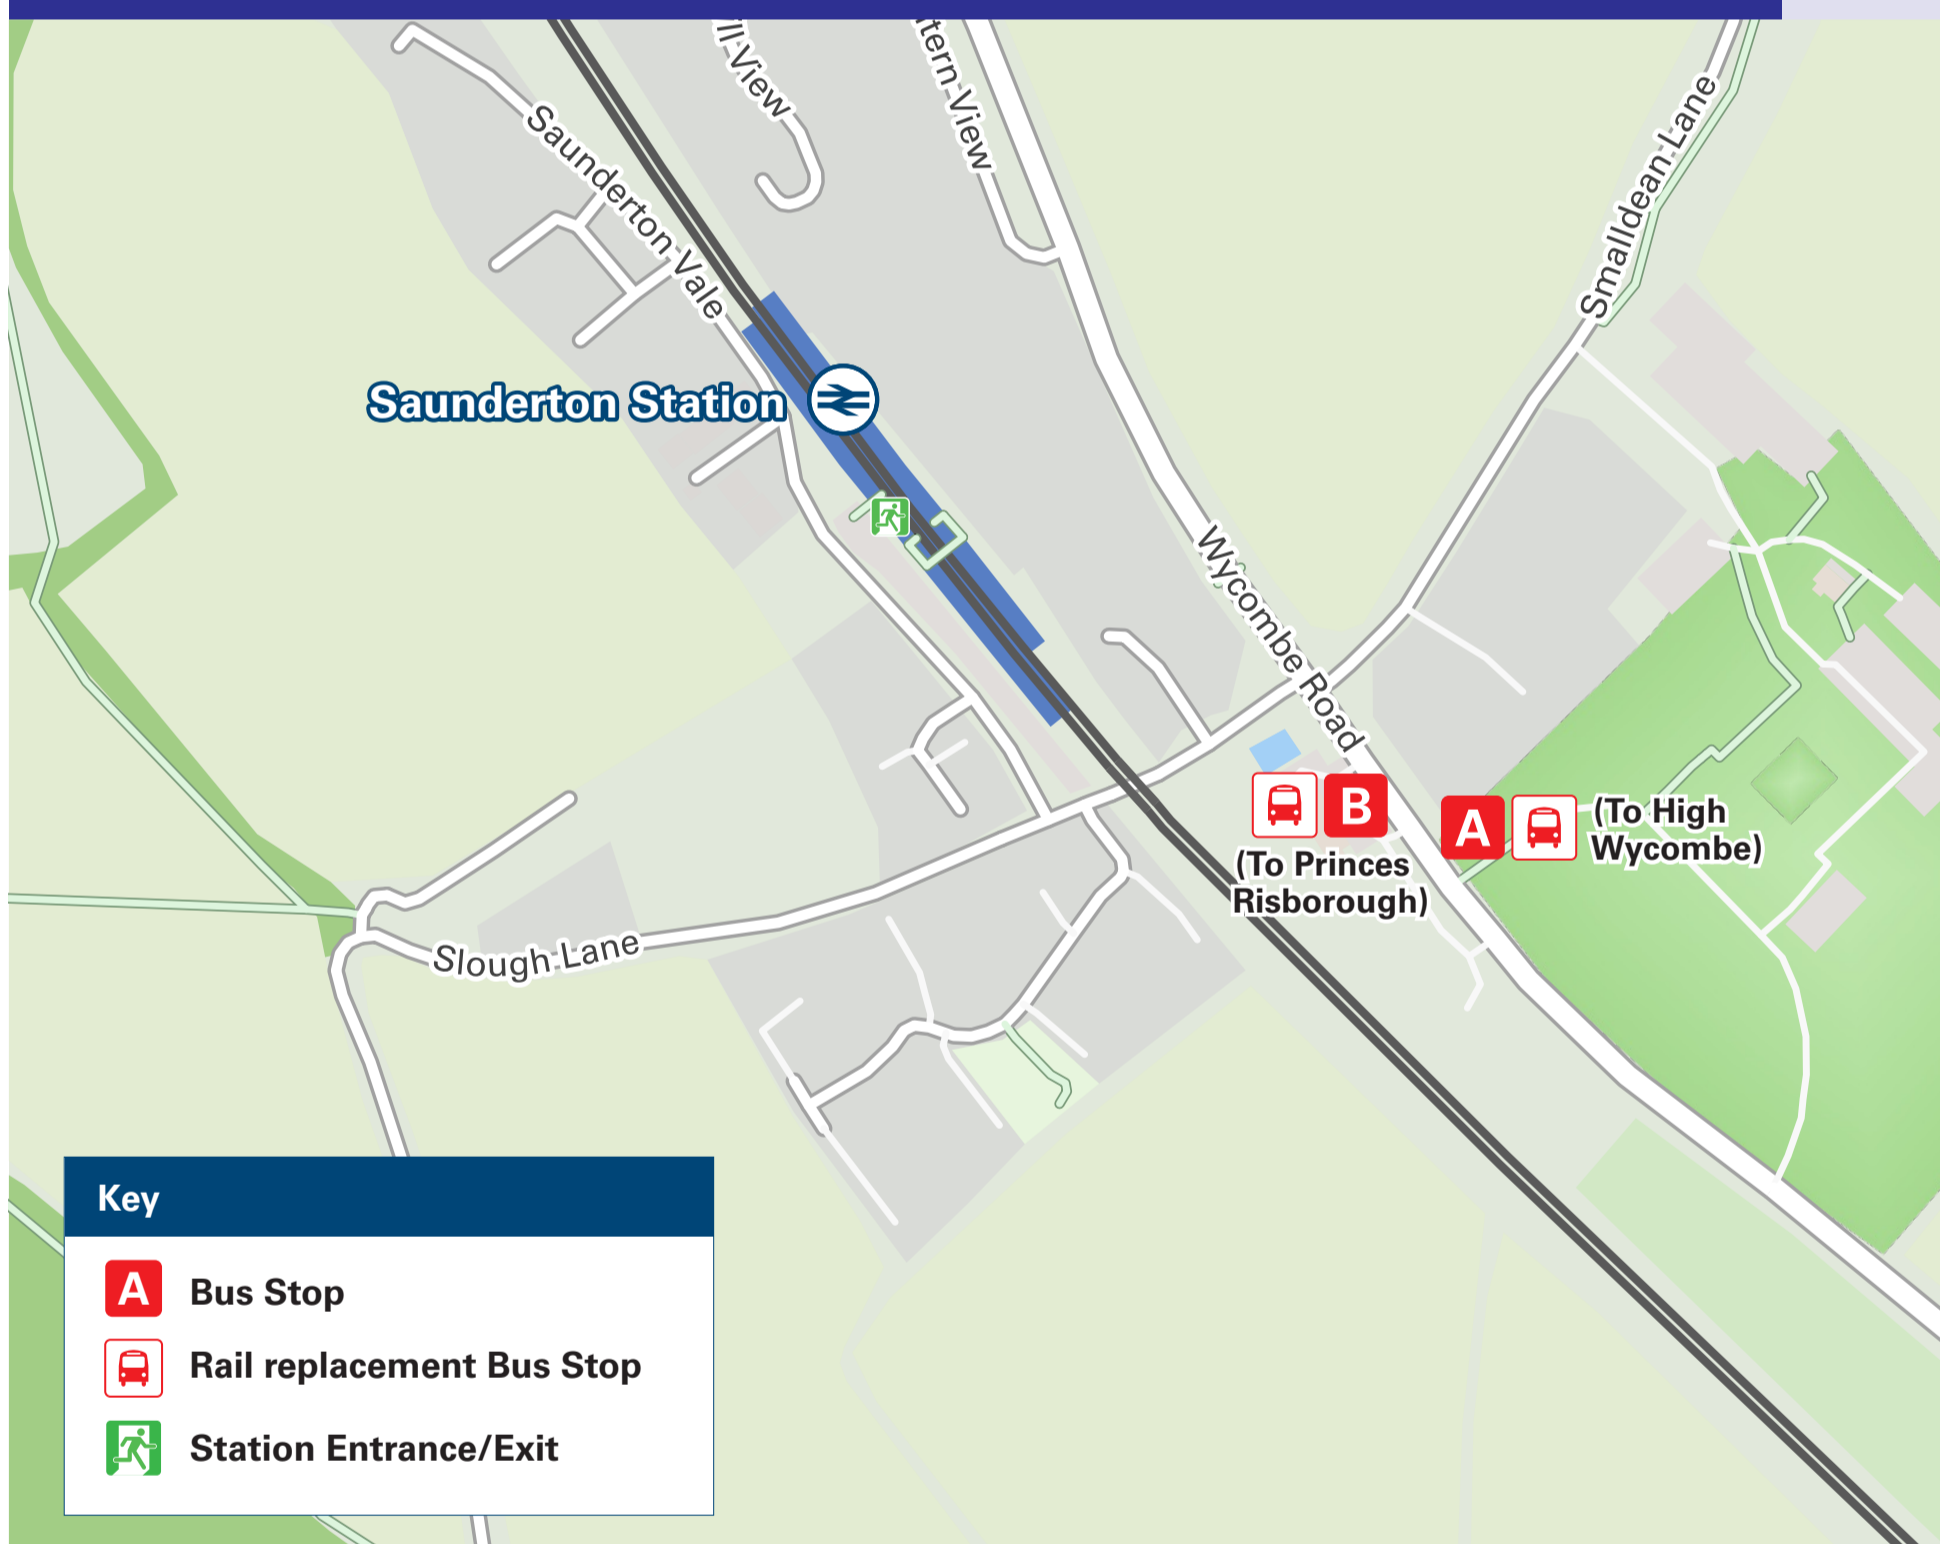

Buses

Main destinations by bus

(Data correct at April 2026)

DESTINATION	BUS ROUTES	BUS STOP
Aylesbury	130	B
Bradenham	130	A
Great Kimble	130	B
High Wycombe	130	A
Little Kimble	130	B
Monks Risborough	130	B
Princes Risborough	130	B
Stoke Mandeville Hospital	130	B
Terrick	130	B
West Wycombe	130	A

NOTES

Bus route 130 runs a daily service, Mondays to Sundays.
For bus times and days of operation please contact Traveline on www.traveline.info or call: 0871 200 22 33

Direct trains operate to this destination from this station.

AONB Chiltern Hills AONB

Taxis

Saunderton Station has no taxi rank or cab office. Advance booking is essential, please consider using the following local operators: (Inclusion of this number doesn't represent any endorsement of the taxi firm)

Risborough Cars
01844 274 111

Grand Taxi
01844 617 305

Village Cars
01844 342 551

Further information about all onward travel

Local Cycle Info

buckinghamshire.gov.uk
For more information about cycle routes.

National Cycle Info

walkwheelcycletrust.org.uk

Bus Times

PlusBus

plusbus.info

PlusBus is a discount price 'bus pass' that you buy with your train ticket. It gives you unlimited bus travel around your chosen town, on participating buses. Visit plusbus.info

National Rail Enquiries

Online	NRE App	Social Media	Alert Me	Contact Centre	PlusBike
nationalrail.co.uk	Free National Rail Enquiries app for iOS and Android	facebook.com/nationalrailenq @nationalrailenq	nationalrail.co.uk/alertme You can sign up to Alert Me messages on the National Rail Enquiries website where you can receive train and platform notifications directly to your smart phone.	03457 48 49 50 Calls cost no more than calls to geographic numbers (01 or 02) and may be recorded.	nationalrail.co.uk/plusbike For more information.