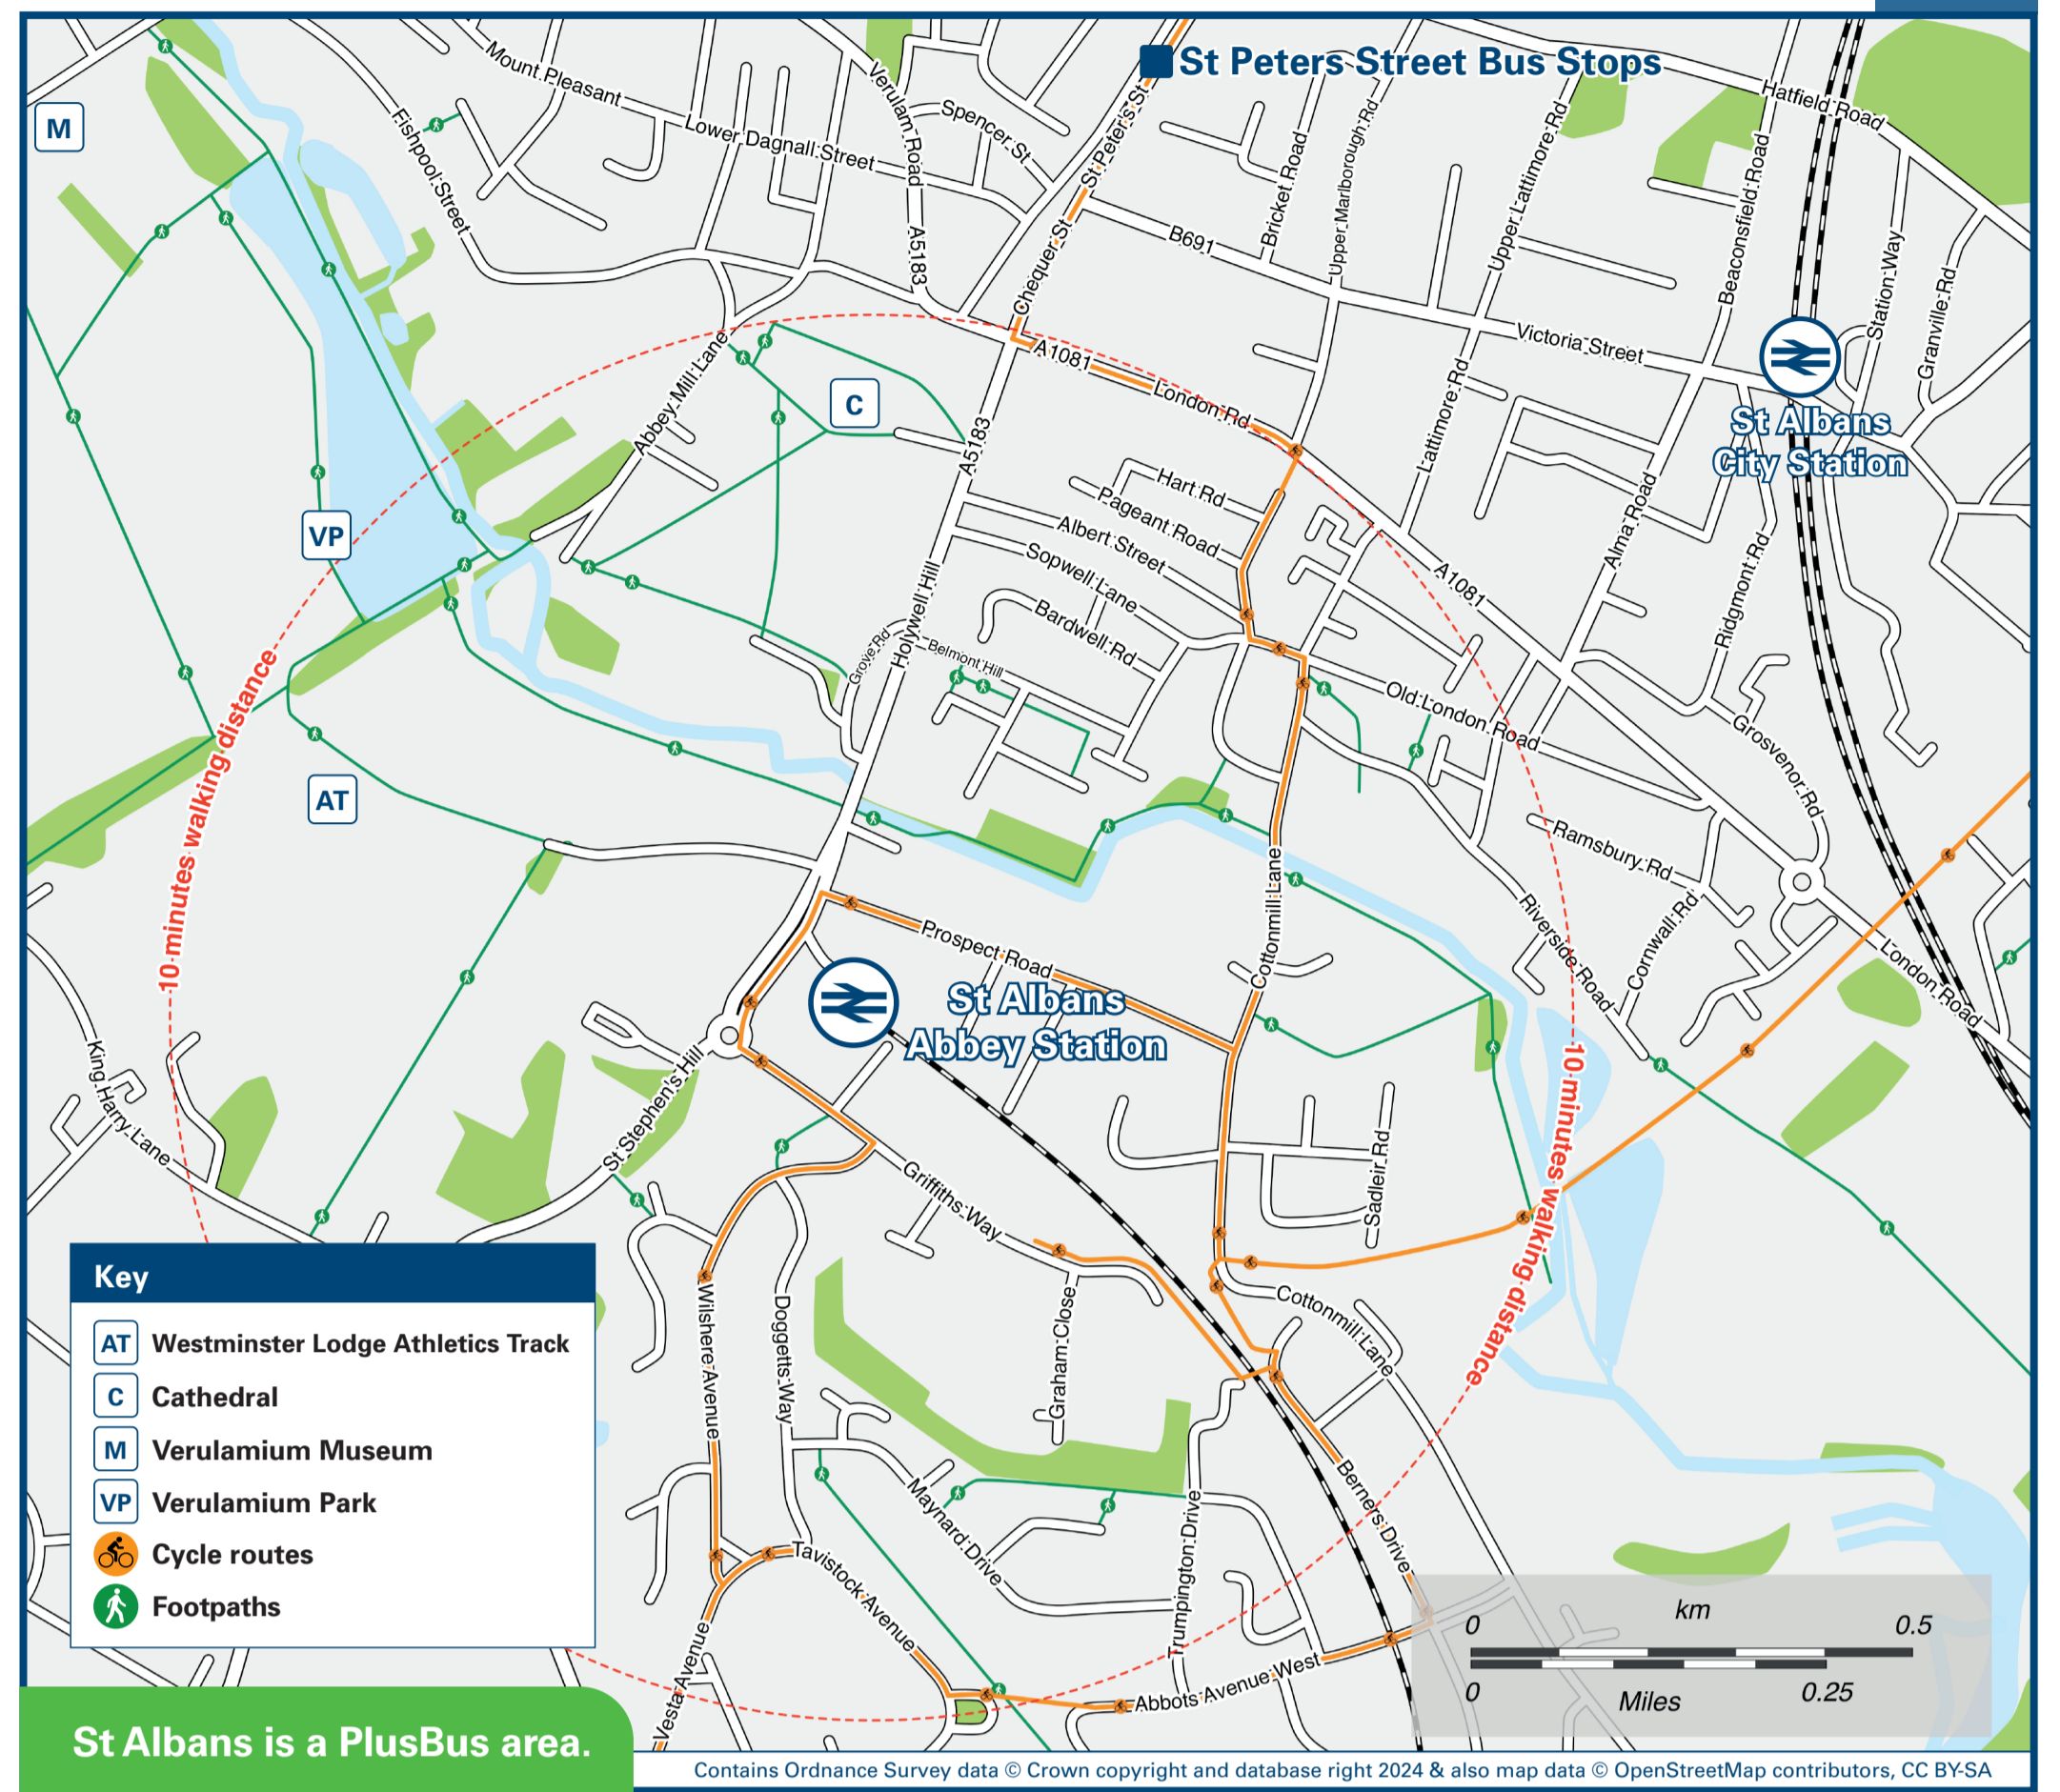

Local area map

Main destinations by bus

(Data correct at July 2024)

DESTINATION	BUS ROUTES	BUS STOP
Borehamwood	361, 601	A
Bricket Wood (North Orbital Road)	321, 724, 725	A
Bricket Wood (Village Centre)	361	A
Chiswell Green	321, 361, 724, 725	A
Colney Street	361, 601	A
Croxley Green	724, 725	A
Denham Station	724	A
Garston	321, 724, 725	A
Harpenden	321, 721*	B
Harlow	724	B
Hatfield (Railway Station)	724	B
Hatfield (The Galleria)	601, 724	B
Hatfield (Town Centre)	724	B
Hatfield (UH De Havilland Campus)	601, 724, 725	B
Hatfield Business Park	601	B
Heathrow Airport (Central Bus Station)	724	A
Hemel Hempstead (Town Centre)	721*	A
Hertford	724	B
How Wood	361	A
Kinsbourne Green	321, 721*	B
Knebworth	725	B

DESTINATION	BUS ROUTES	BUS STOP
Leverstock Green	721*	A
Luton (for Luton Airport)	321, 721*	B
Maple Cross	724	A
North Watford	321, 724, 725	A
Park Street	601	A
Radlett	361, 601	A
Rickmansworth	724, 725	A
St Albans (City Centre, St Peter's Street)	S4, S5, S8, S9, 321, 361, 601, 721*, 724, 725	B
St Albans (City Railway Station)	601, 724, 725	B
St Albans (Fleetville, Hatfield Road)	601, 724, 725	B
St Albans (Marshalswick)	S8, S9	B
St Albans (New Greens Estate, Harpenden Road)	321, 721*	B
St Albans (Oaklands, Hatfield Road, for Oaklands College)	601, 724, 725	B
St Albans (Smallford, Hatfield Road)	601	B
St Albans (St Julians)	S5, 601	A
St Albans (St Stephens, King Harry PH, Watford Road)	321, 361, 724, 725	A
St Albans (St Stephens, St Columba's College)	721*	A
St Albans (Verulam Estate)	S8, S9, 721*	A
Stevenage (Railway Station & Lister Hospital)	725	A
Uxbridge	724	A
Ware	724	B

DESTINATION	BUS ROUTES	BUS STOP
Watford Junction Railway Station	321, 724, 725	A
Watford (Town Centre)	321, 724, 725	A
Welwyn	725	A
Welwyn Garden City	601+, 724, 725	B

Notes

- **PlusBus** destination, please see below for details. Bus routes 321, 724 and S4 operate daily. Bus routes 361, 601, 725, S5, S8 and S9 operate Mondays to Saturdays. For bus times and other bus enquiries, please contact Traveline on 0871 200 22 33.
- Direct trains operate to this destination from this Station
- Direct trains operate from St Albans City station to this destination.
- Change at Luton Station Interchange for regular buses to Luton Airport or take the train from St Albans City Station to Luton Airport Parkway station and change for the Luton DART Air-Rail Transit.
- It's a 15 minutes walk from this station to St Albans City Centre St Peter's Street.
- Additional bus services operate from St Albans City Centre, St Peter's Street, contact Traveline for more information.
- + Bus route 601 operates to Welwyn Garden City on Mondays to Fridays only.
- Bus route 721 operates every 30 minutes daytime Mondays to Fridays only.

Taxis

St Albans Abbey Station has no taxi rank or cab office. Advance booking is essential, please consider using the following local operators: (Inclusion of this number doesn't represent any endorsement of the taxi firm)

A1 Taxis
01727 866 666

Gold Line
01727 833 333

Green Line Taxis
01727 789 550