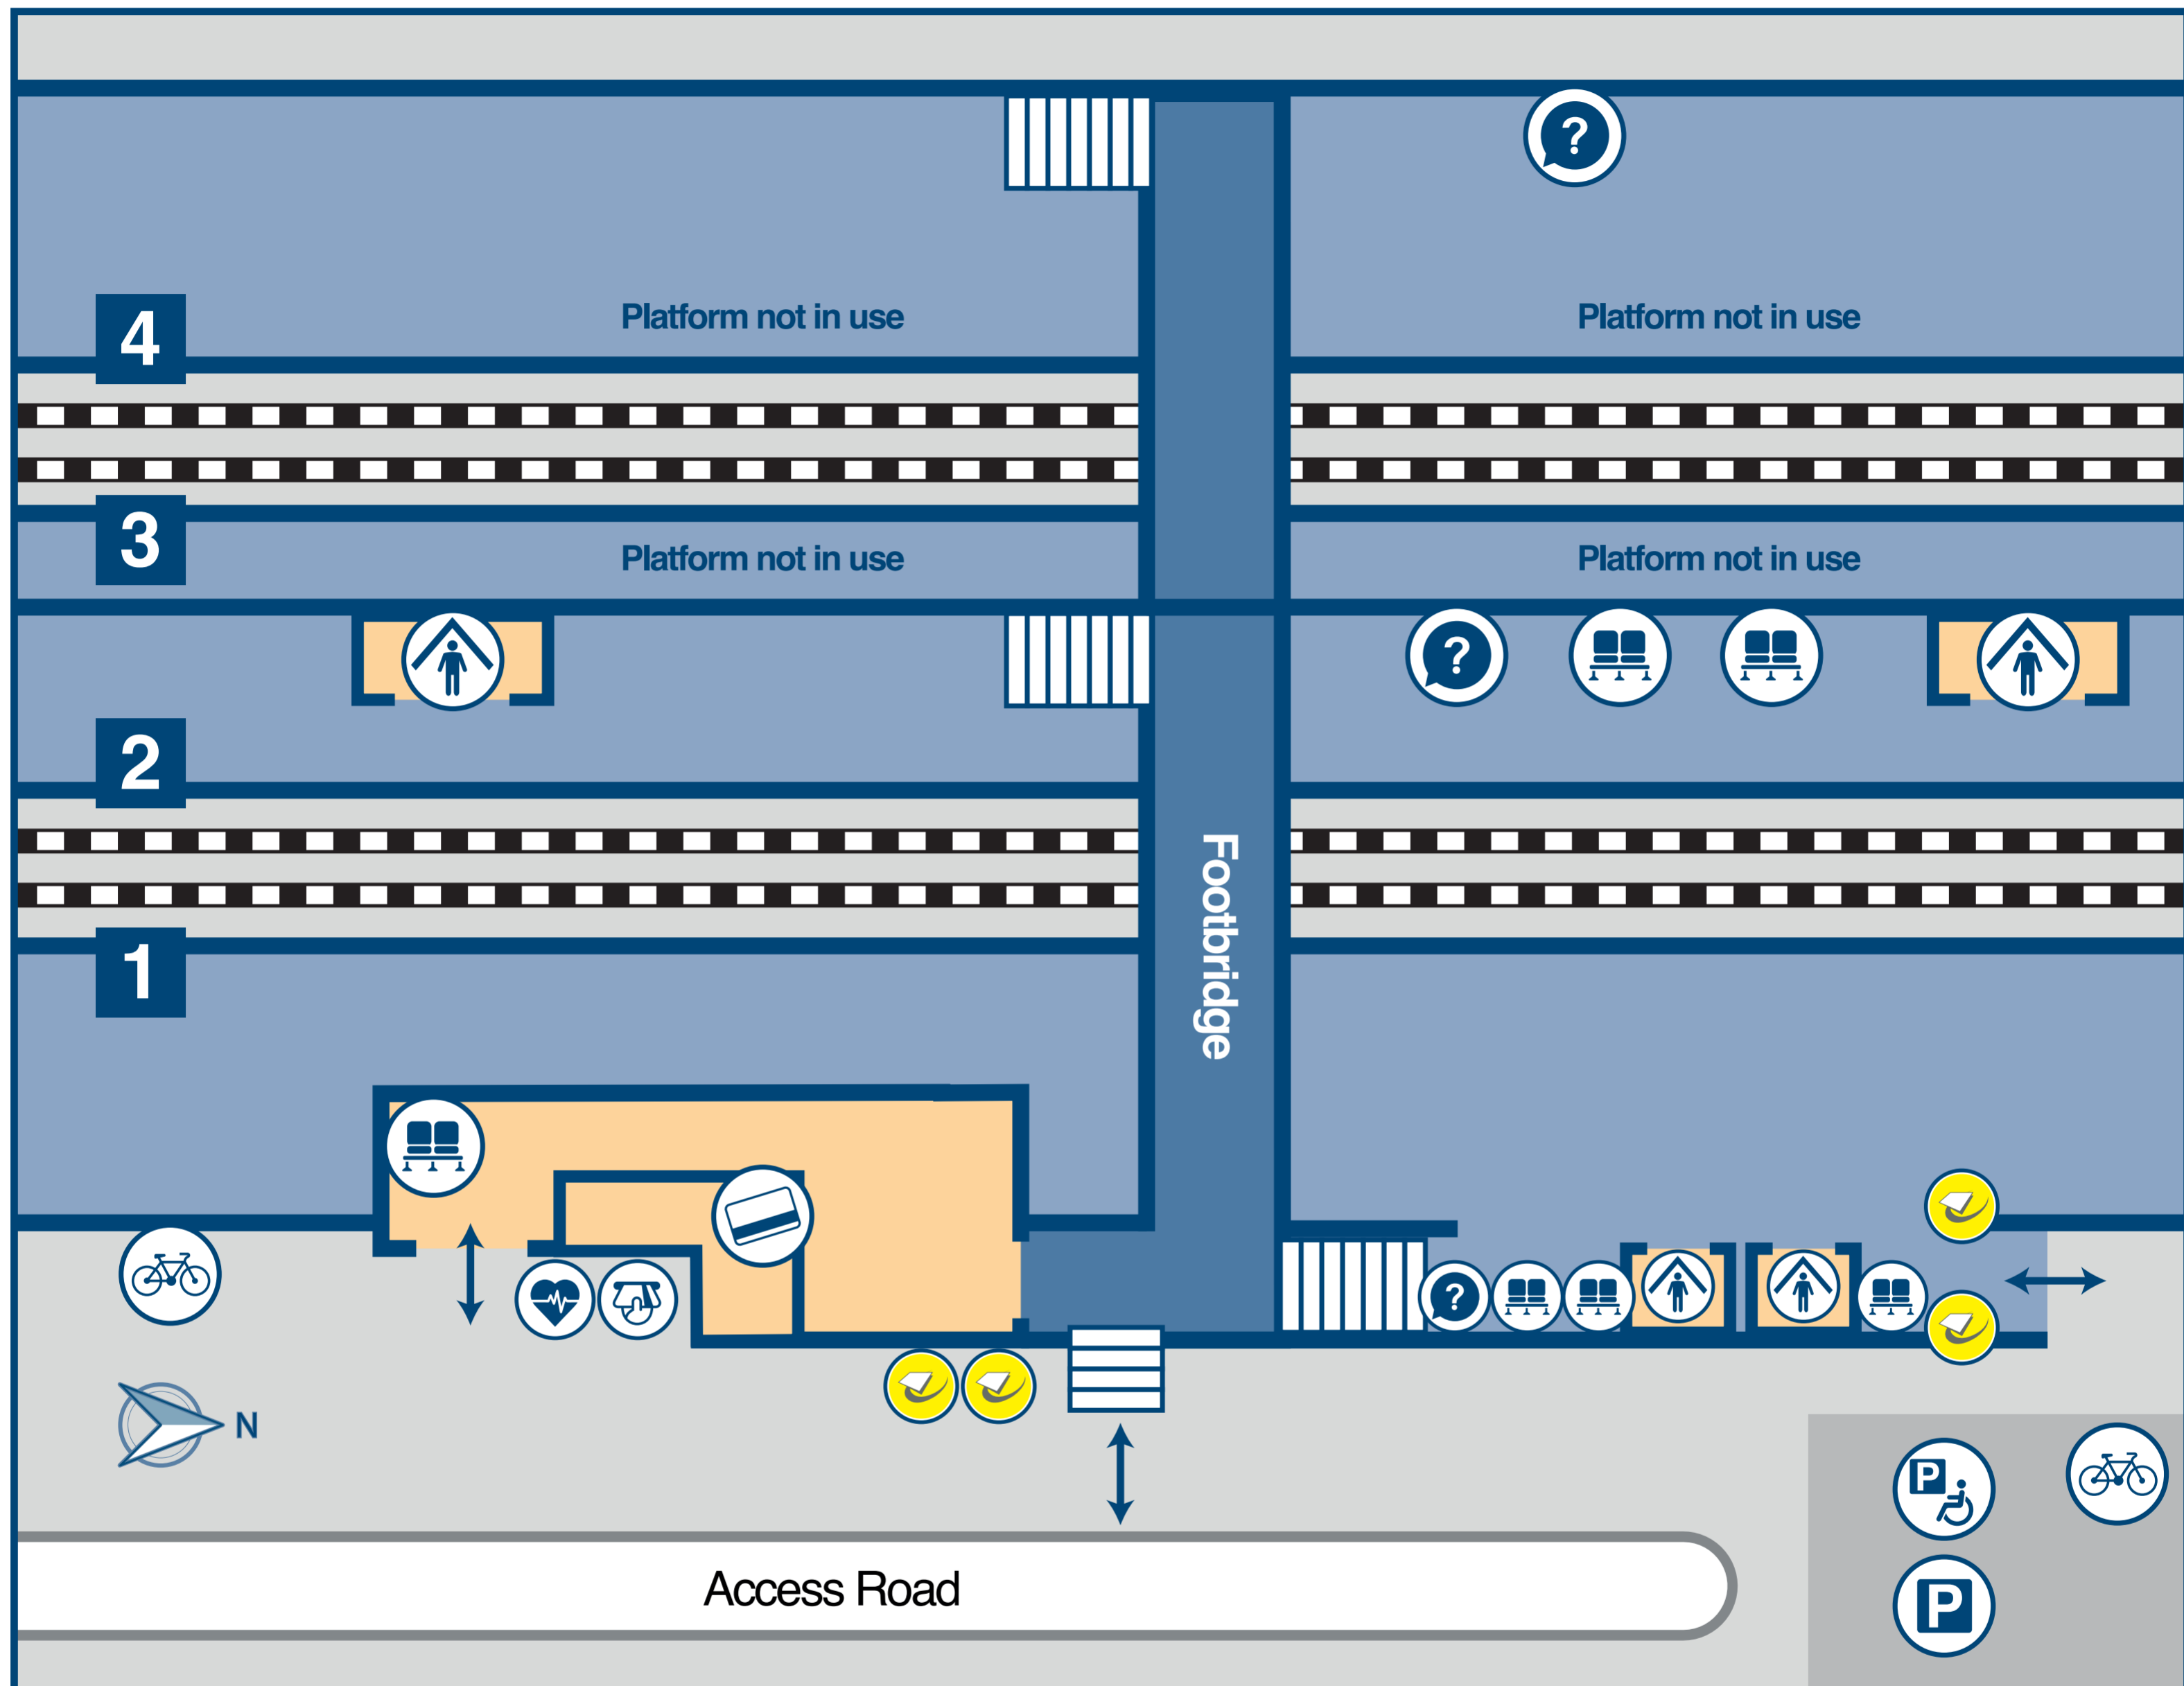

Hendon Station Plan

Key

- | | | | |
|---------------------|--------------------------|---------------------|----------------|
| 1 Platform 1 | Car Park | Entrance/Exit | Shelter |
| 2 Platform 2 | Cycle Rack | Help Point | Ticket Machine |
| 3 Platform 3 | Disabled Car Park Spaces | Oyster Card Machine | Ticket Office |
| 4 Platform 4 | Defibrillator | Seats | |