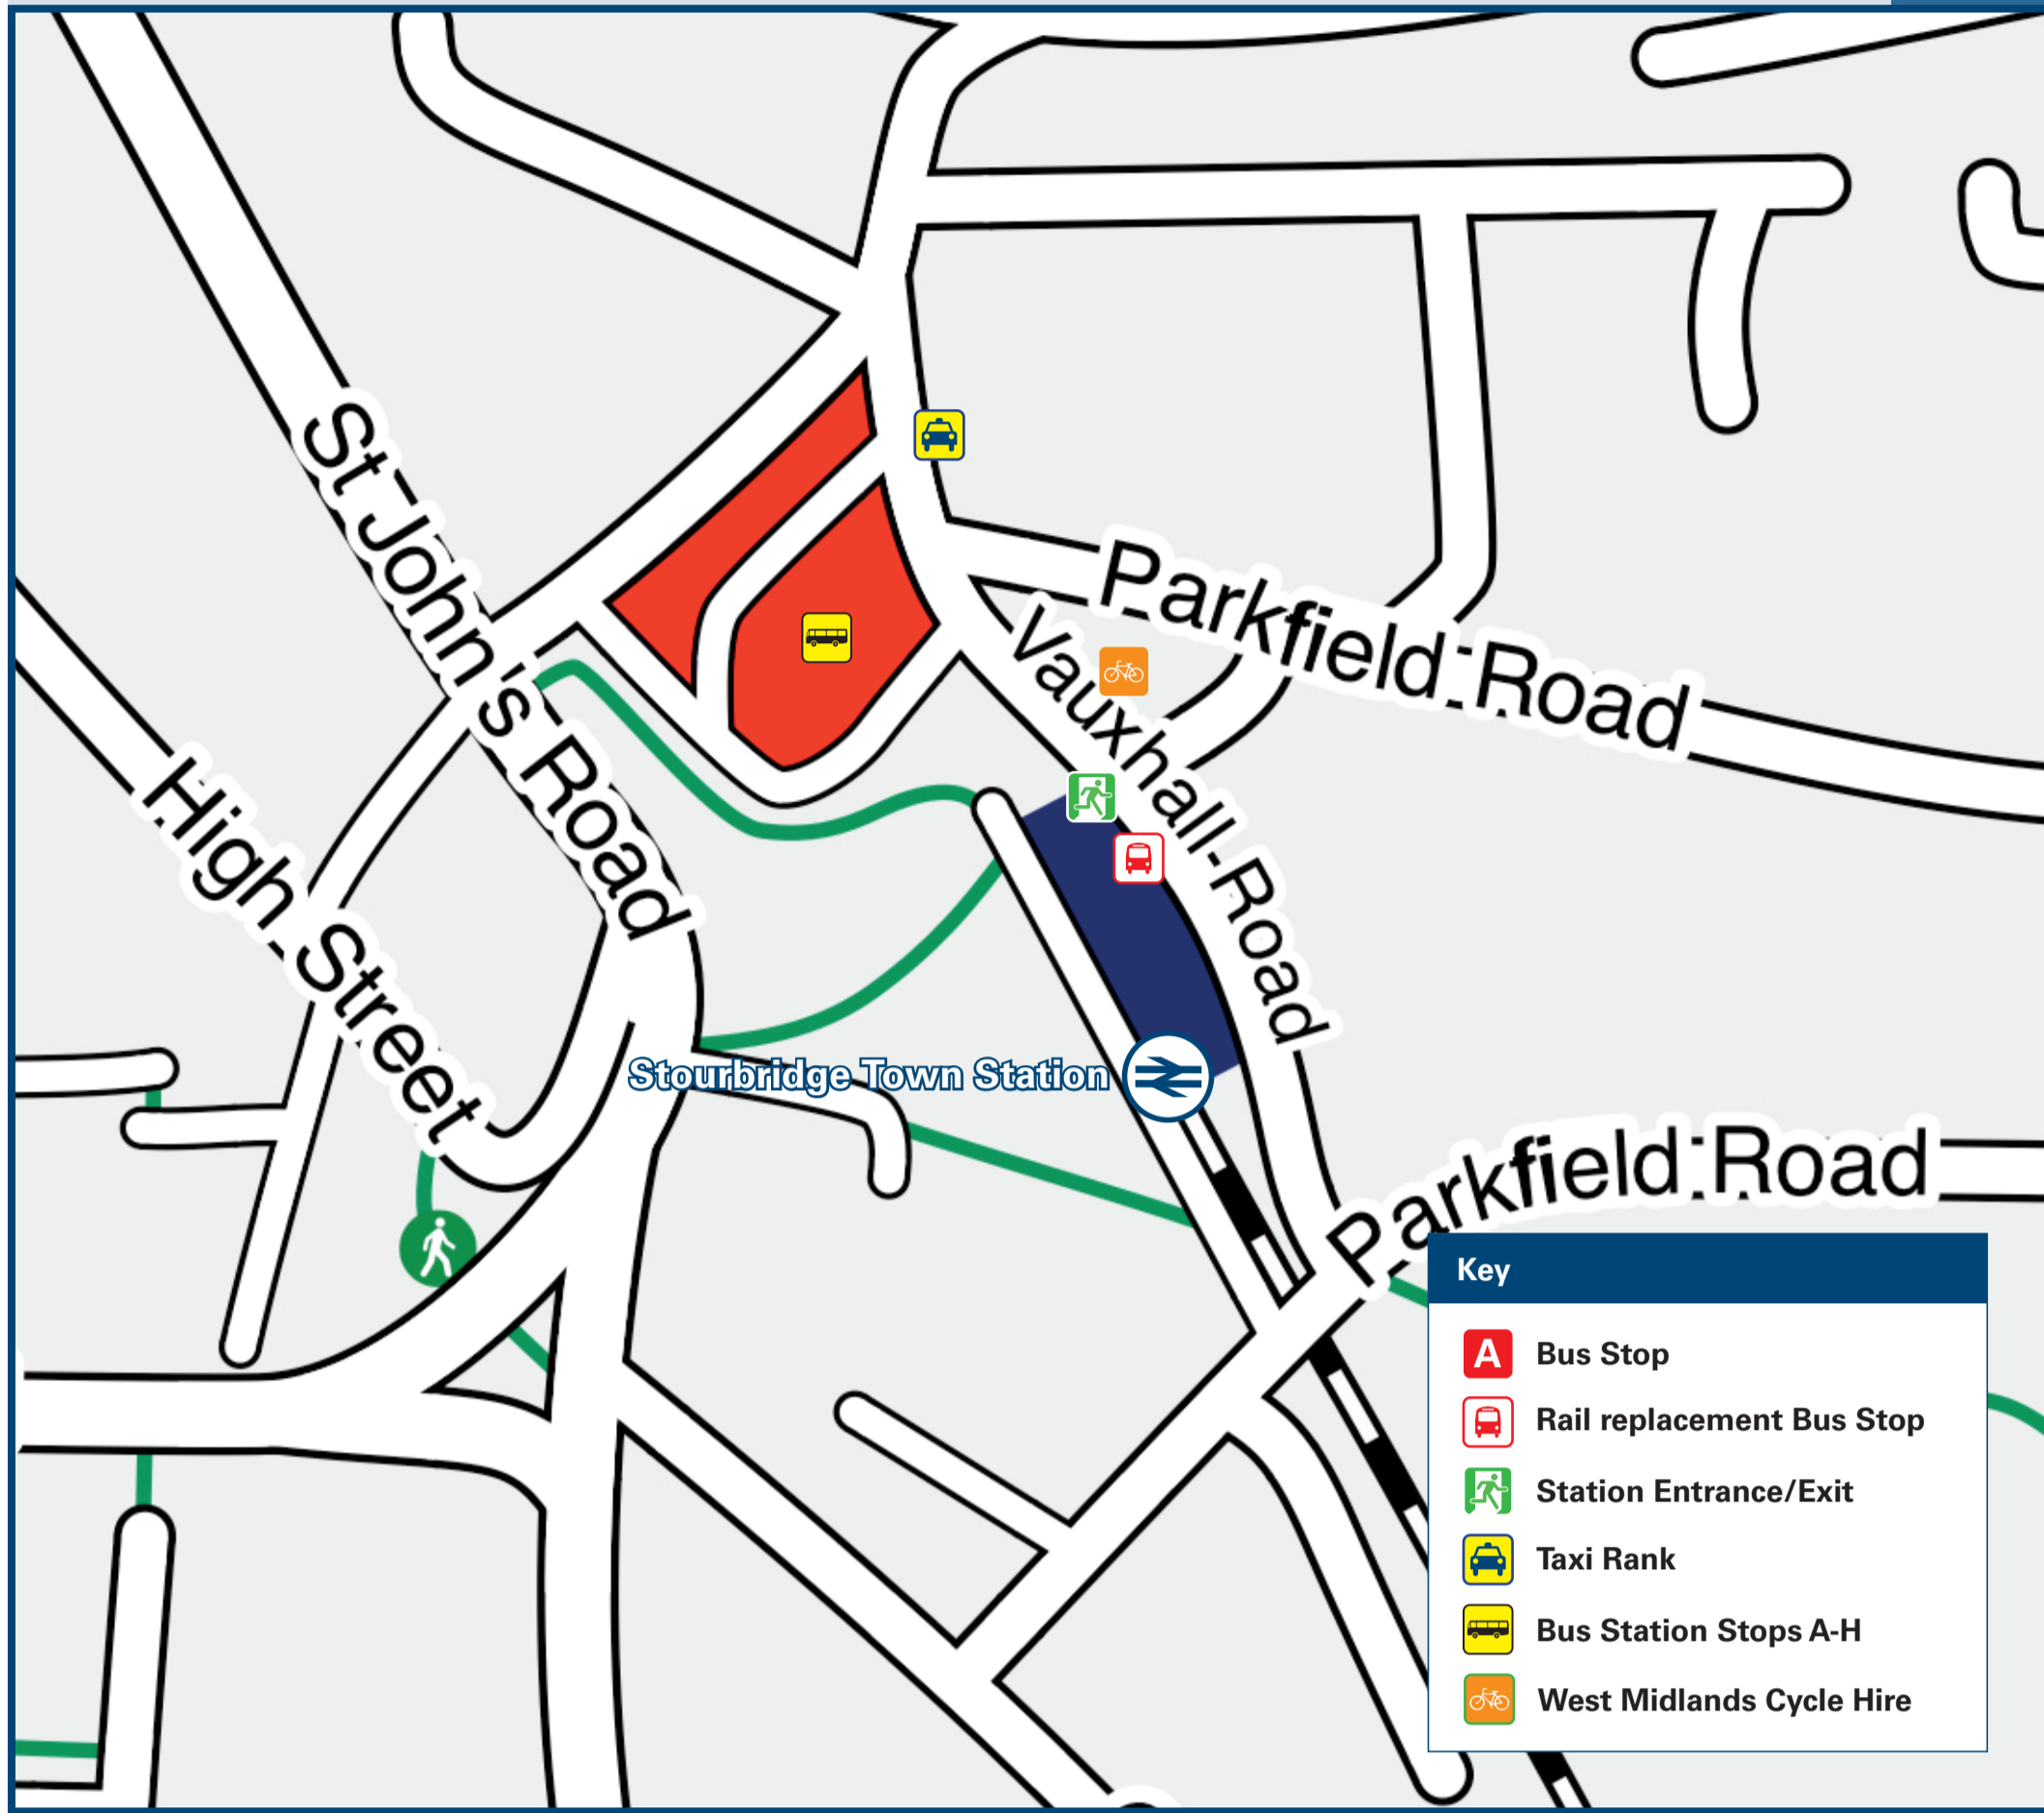

Stourbridge Town Station

Onward Travel Information

Buses, Taxis and Cycle Hire

Rail replacement buses/coaches set-down/pick-up on Vauxhall Road, adjacent to the entrance to the station.