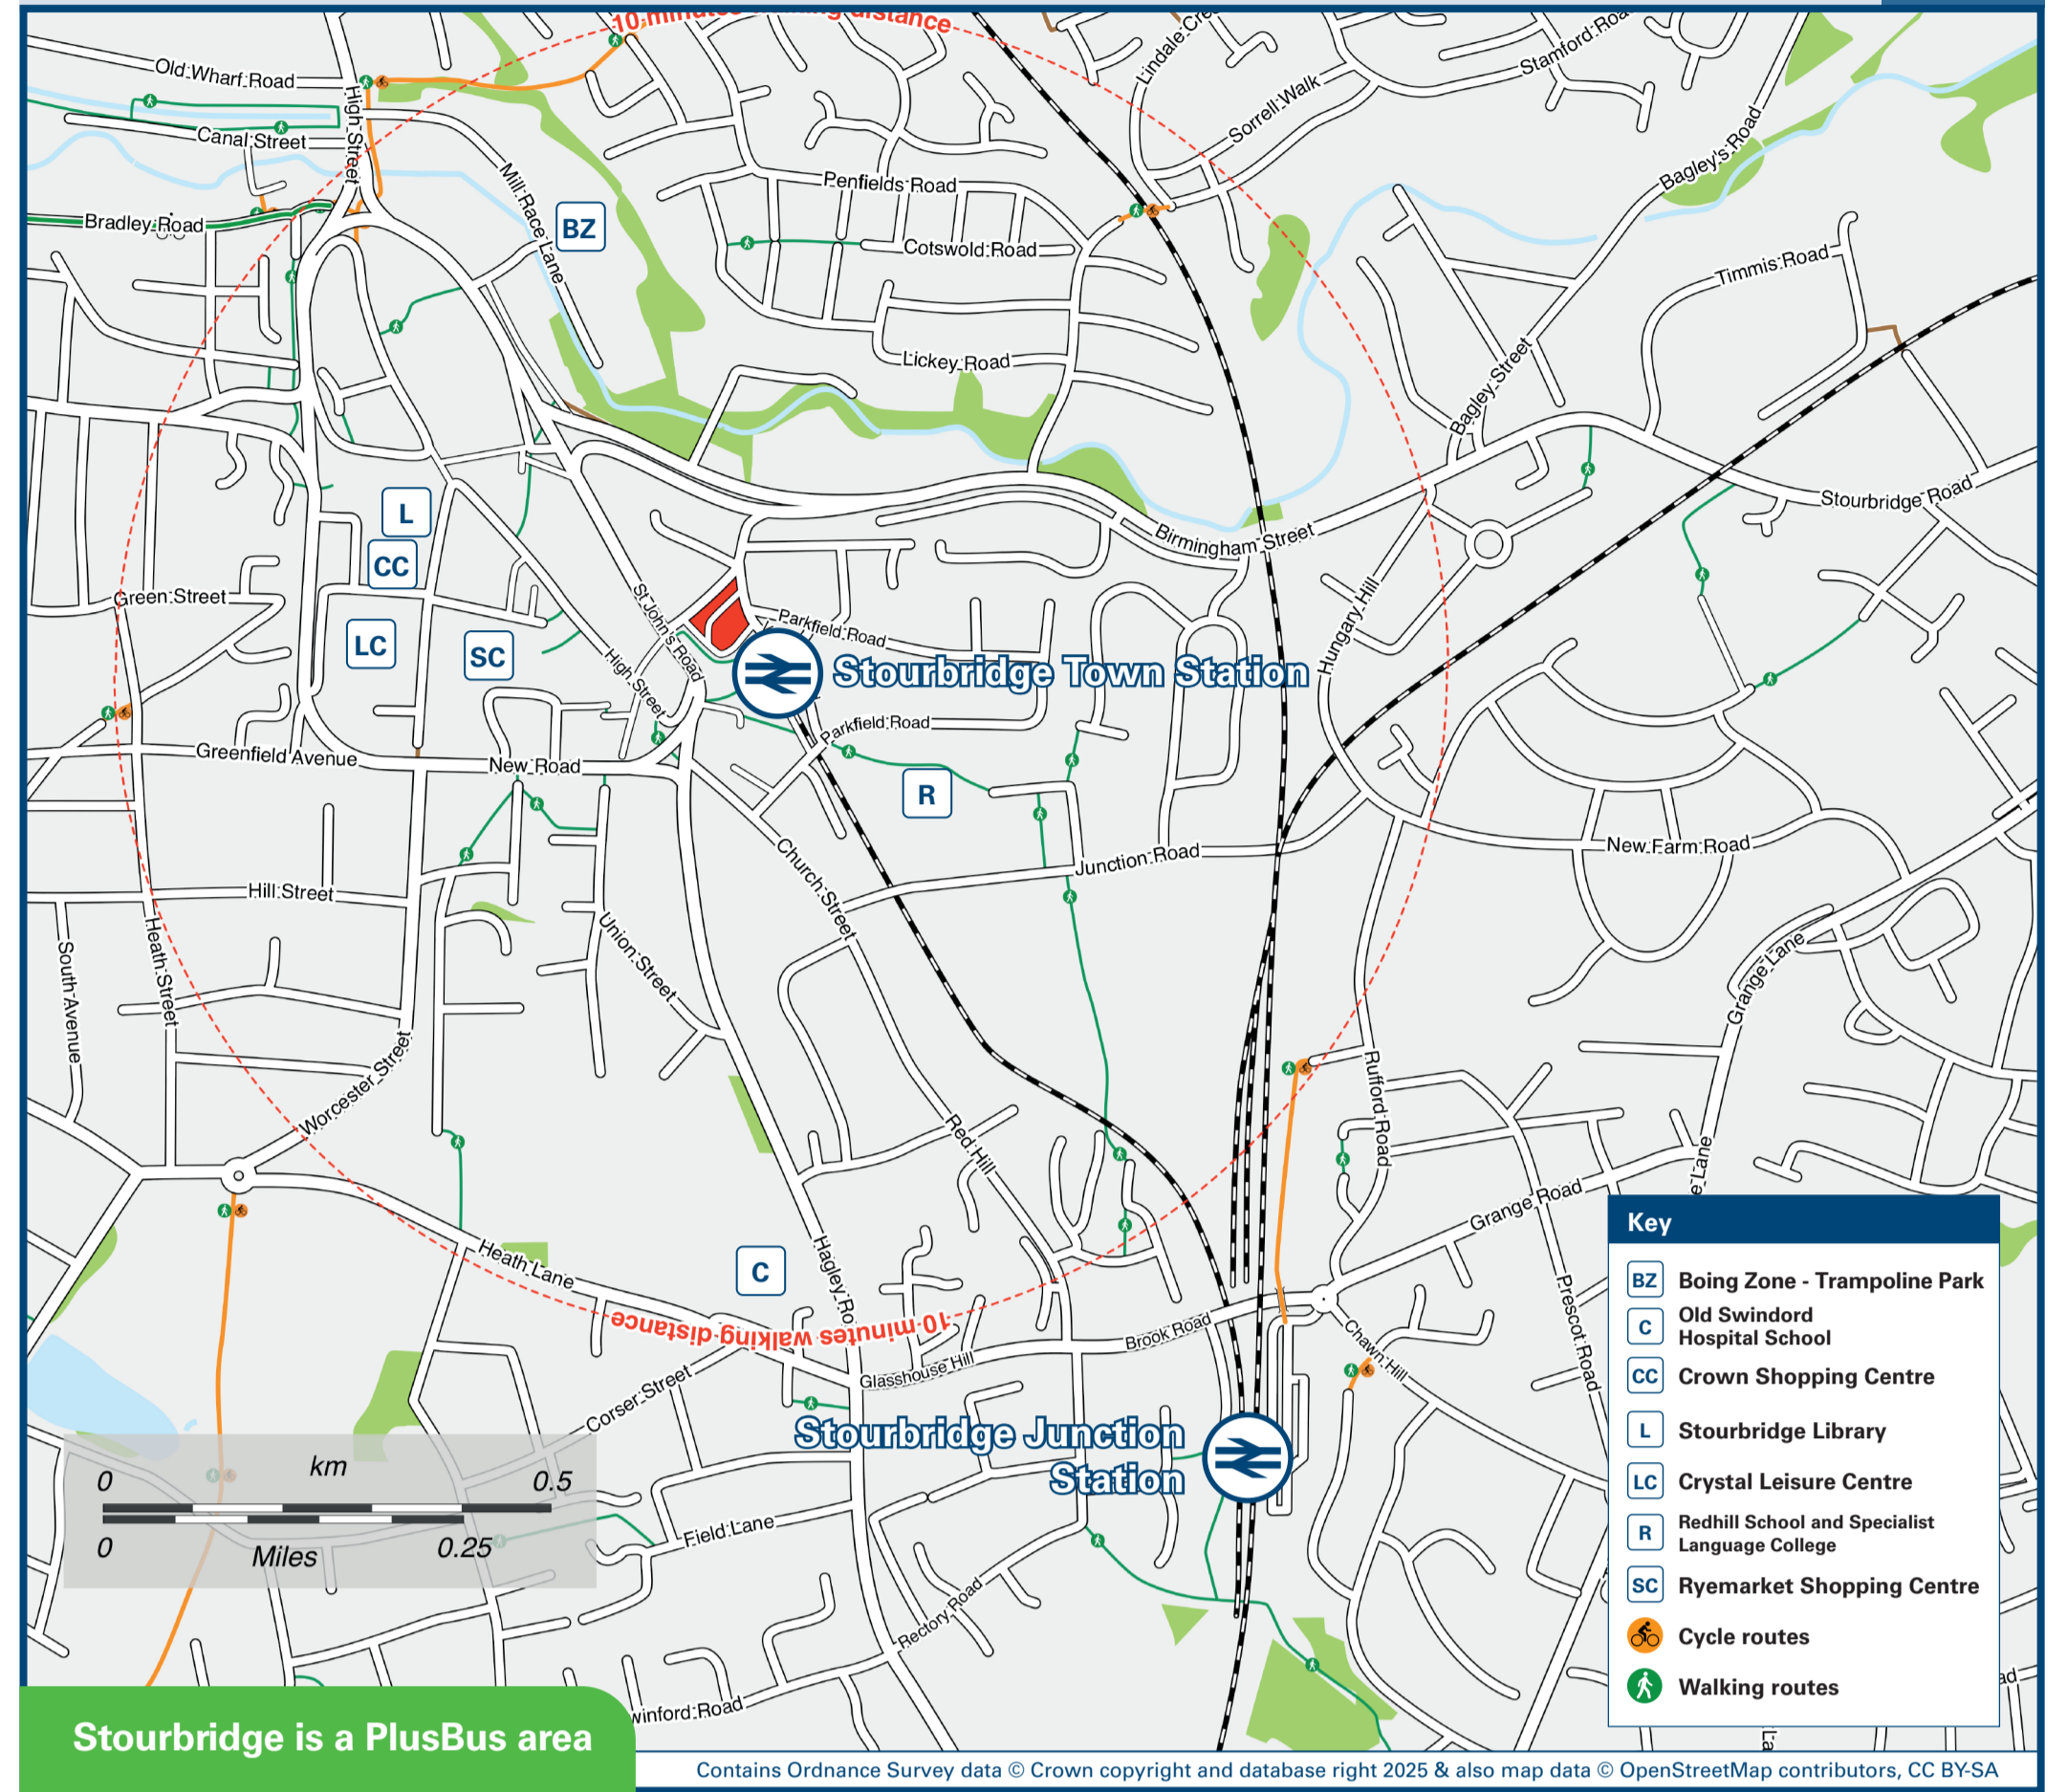

Stourbridge Town Station

Onward Travel Information

Buses, Taxis and Cycle Hire

Rail replacement buses/coaches set-down/pick-up on Vauxhall Road, adjacent to the entrance to the station.

Local area map

Stourbridge is a PlusBus area

(Data correct at September 2025)

DESTINATION	BUS ROUTES	BUS STOP
Amblecote (Church Avenue)	8	D
Amblecote (High Street)	16, 17, 17A, 57*	C
Ashwood Park (Balmoral Road)	17	C
Audnam	16, 17, 17A, 57*	C
Baptist End	25, 25A	B
Bearwood (Bus Interchange)	7	E
Belbroughton	9	H
Belle Vale	318*	A
Birmingham City Centre	9	H
Brierley Hill (High Street)	6	F
Broadwaters	25A	E
Brockmoor	25, 25A	B
Bromsgrove (Rail Station Interchange)	318*	A
Bromsgrove (Town Centre Bus Station)	318*	A
Catshill	318*	A
Clent	318*	A
Colley Gate	9	H
Corbett Hospital	8	D
Coseley	8	D
Darby End (Cole Street)	7	E
Dixons Green	7	E
Dudley (Bus Station)	8	F
Dudley Wood	6	F
Dunsley	7	E
Edgbaston (Hagley Road)	242	A
Fairfield	9	H
Fatherless Barn	318*	A
Five Ways	142, 142A	D
Gornal Wood	9	H
Grange Estate	17	C
Hagley	7	E
Halesowen	142, 142A	D
Harts Hill	7	E
Hasbury (Hagley Road)	9	H
Hasbury (Huntingtree)	6	F
Hawbush	142A	D
High Park	142	D
Hinksford	25, 25A	B
Holly Hall	7	E
Iverley	16	C
Kidderminster	6	F
	25A	E
	25A	B