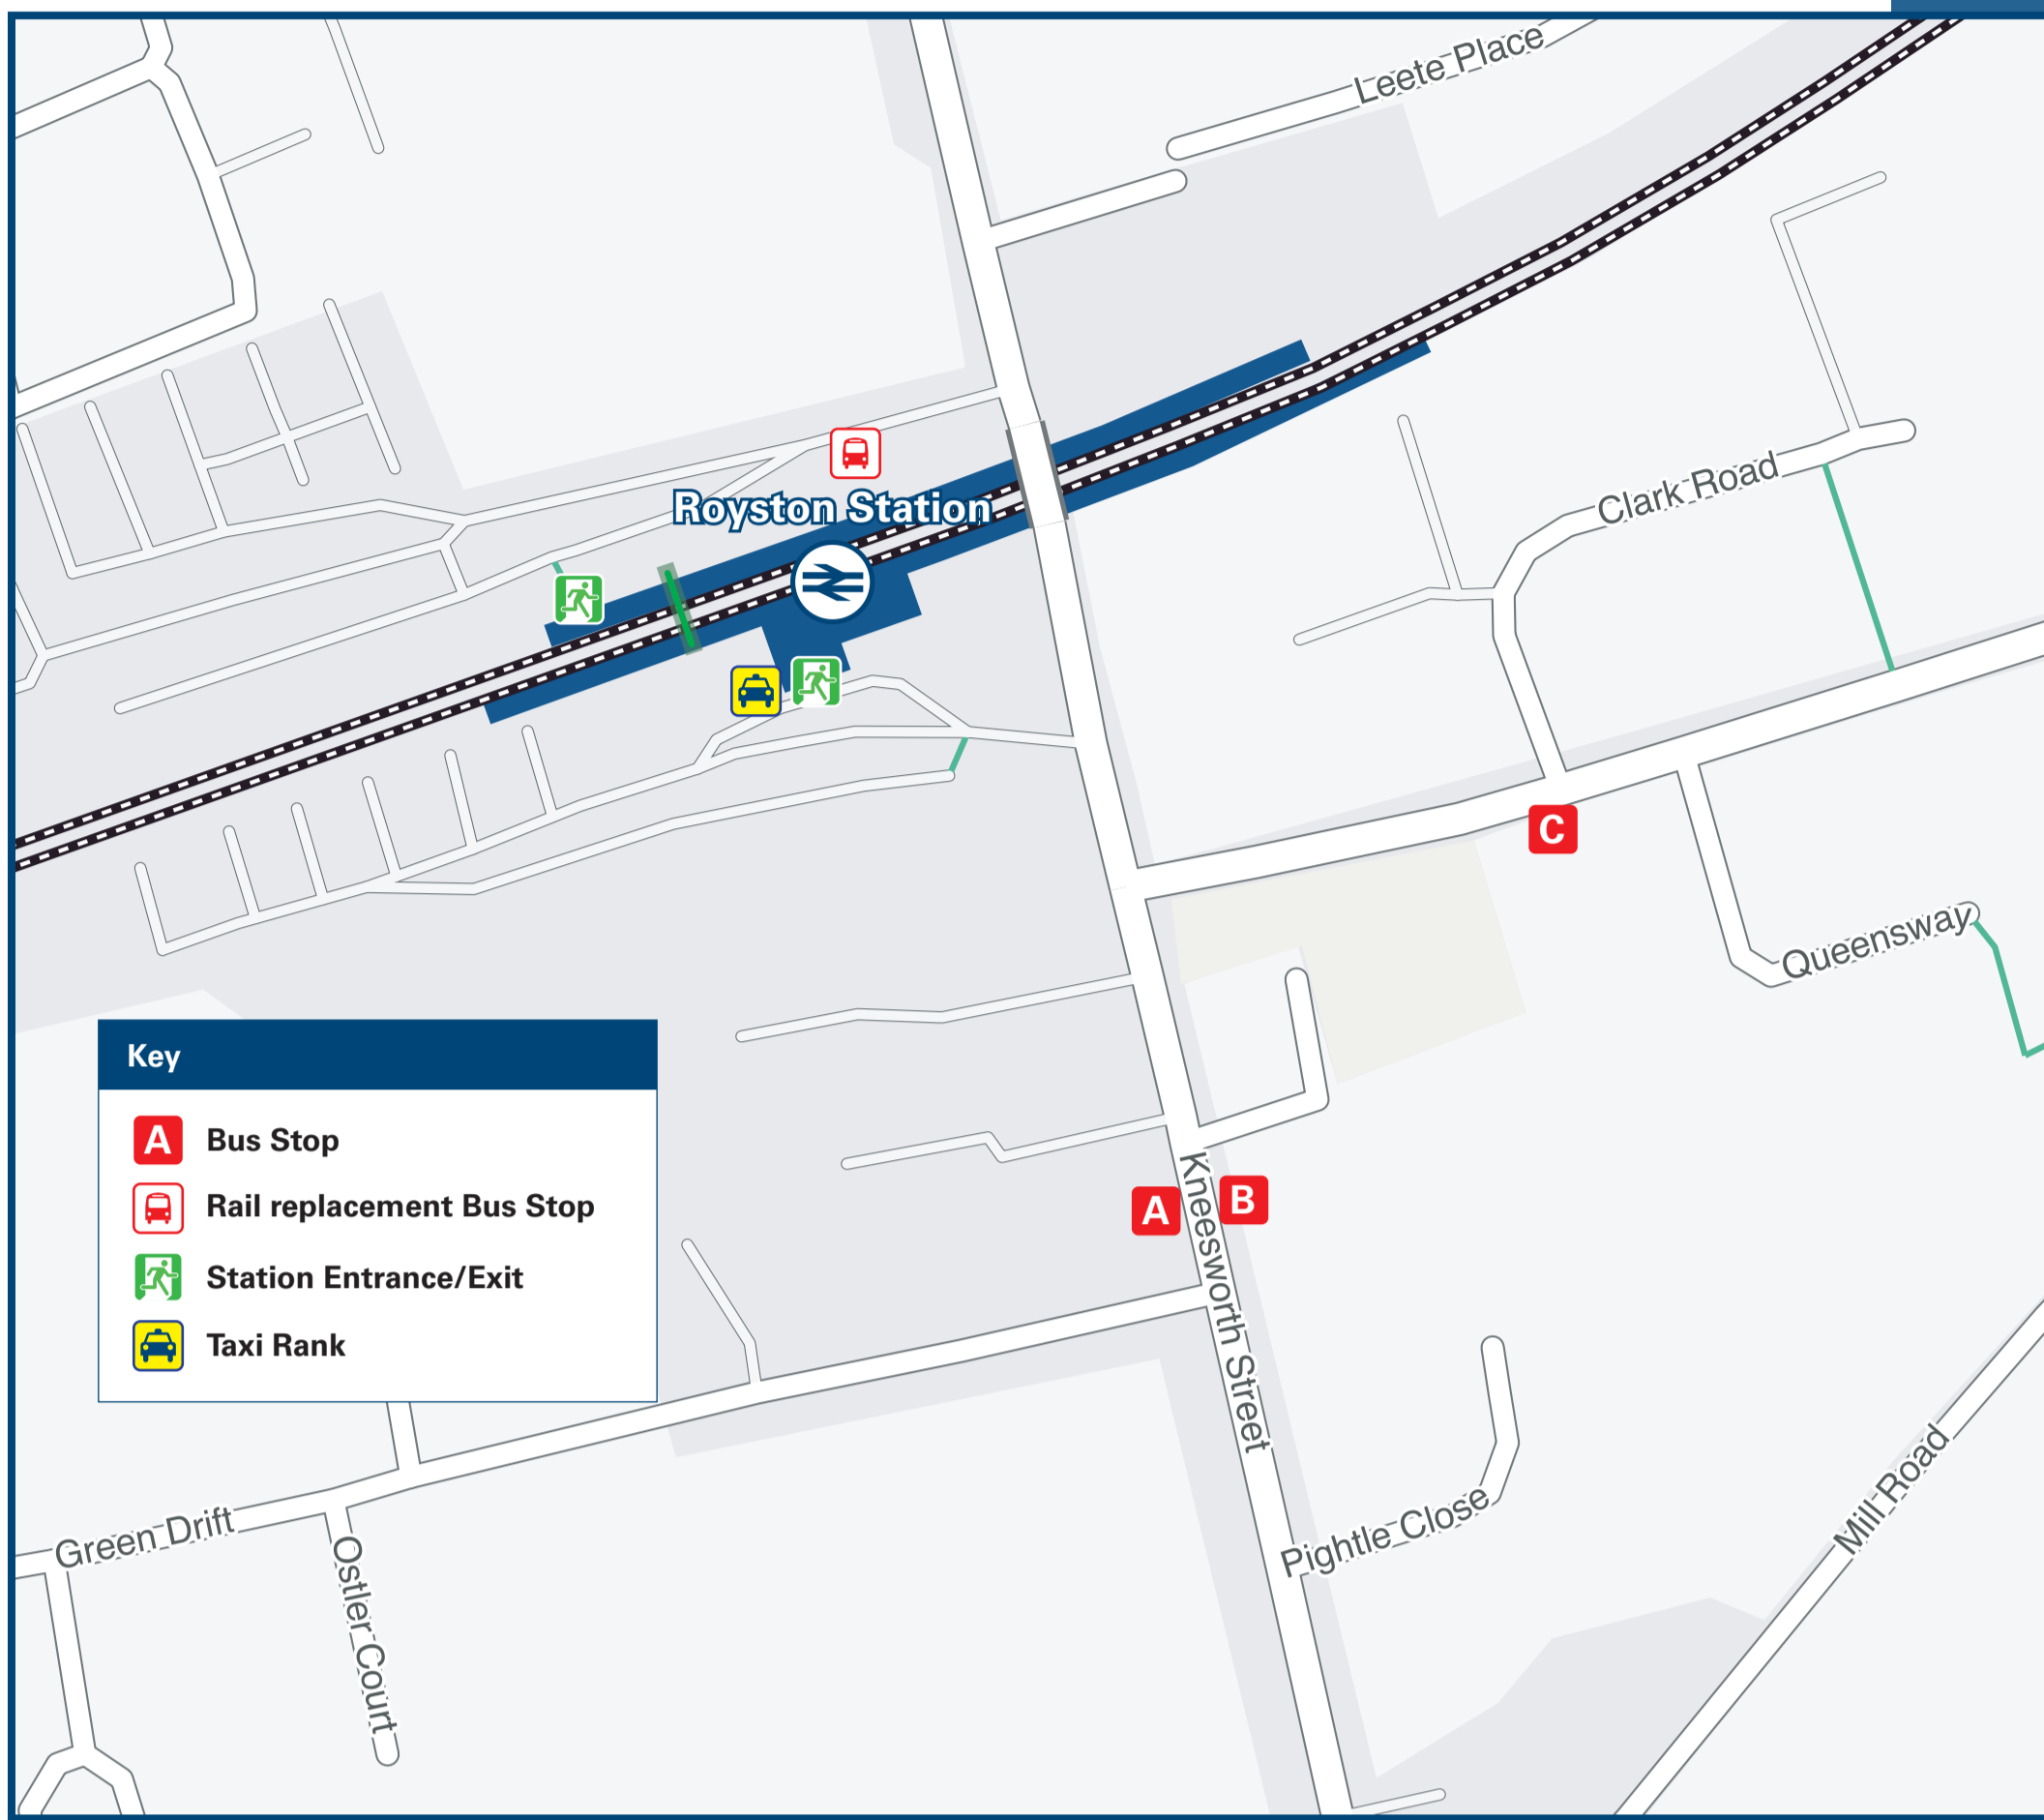

Royston Station

Onward Travel Information

Buses and Taxis

Rail replacement buses depart from the station car park (Platform 2).