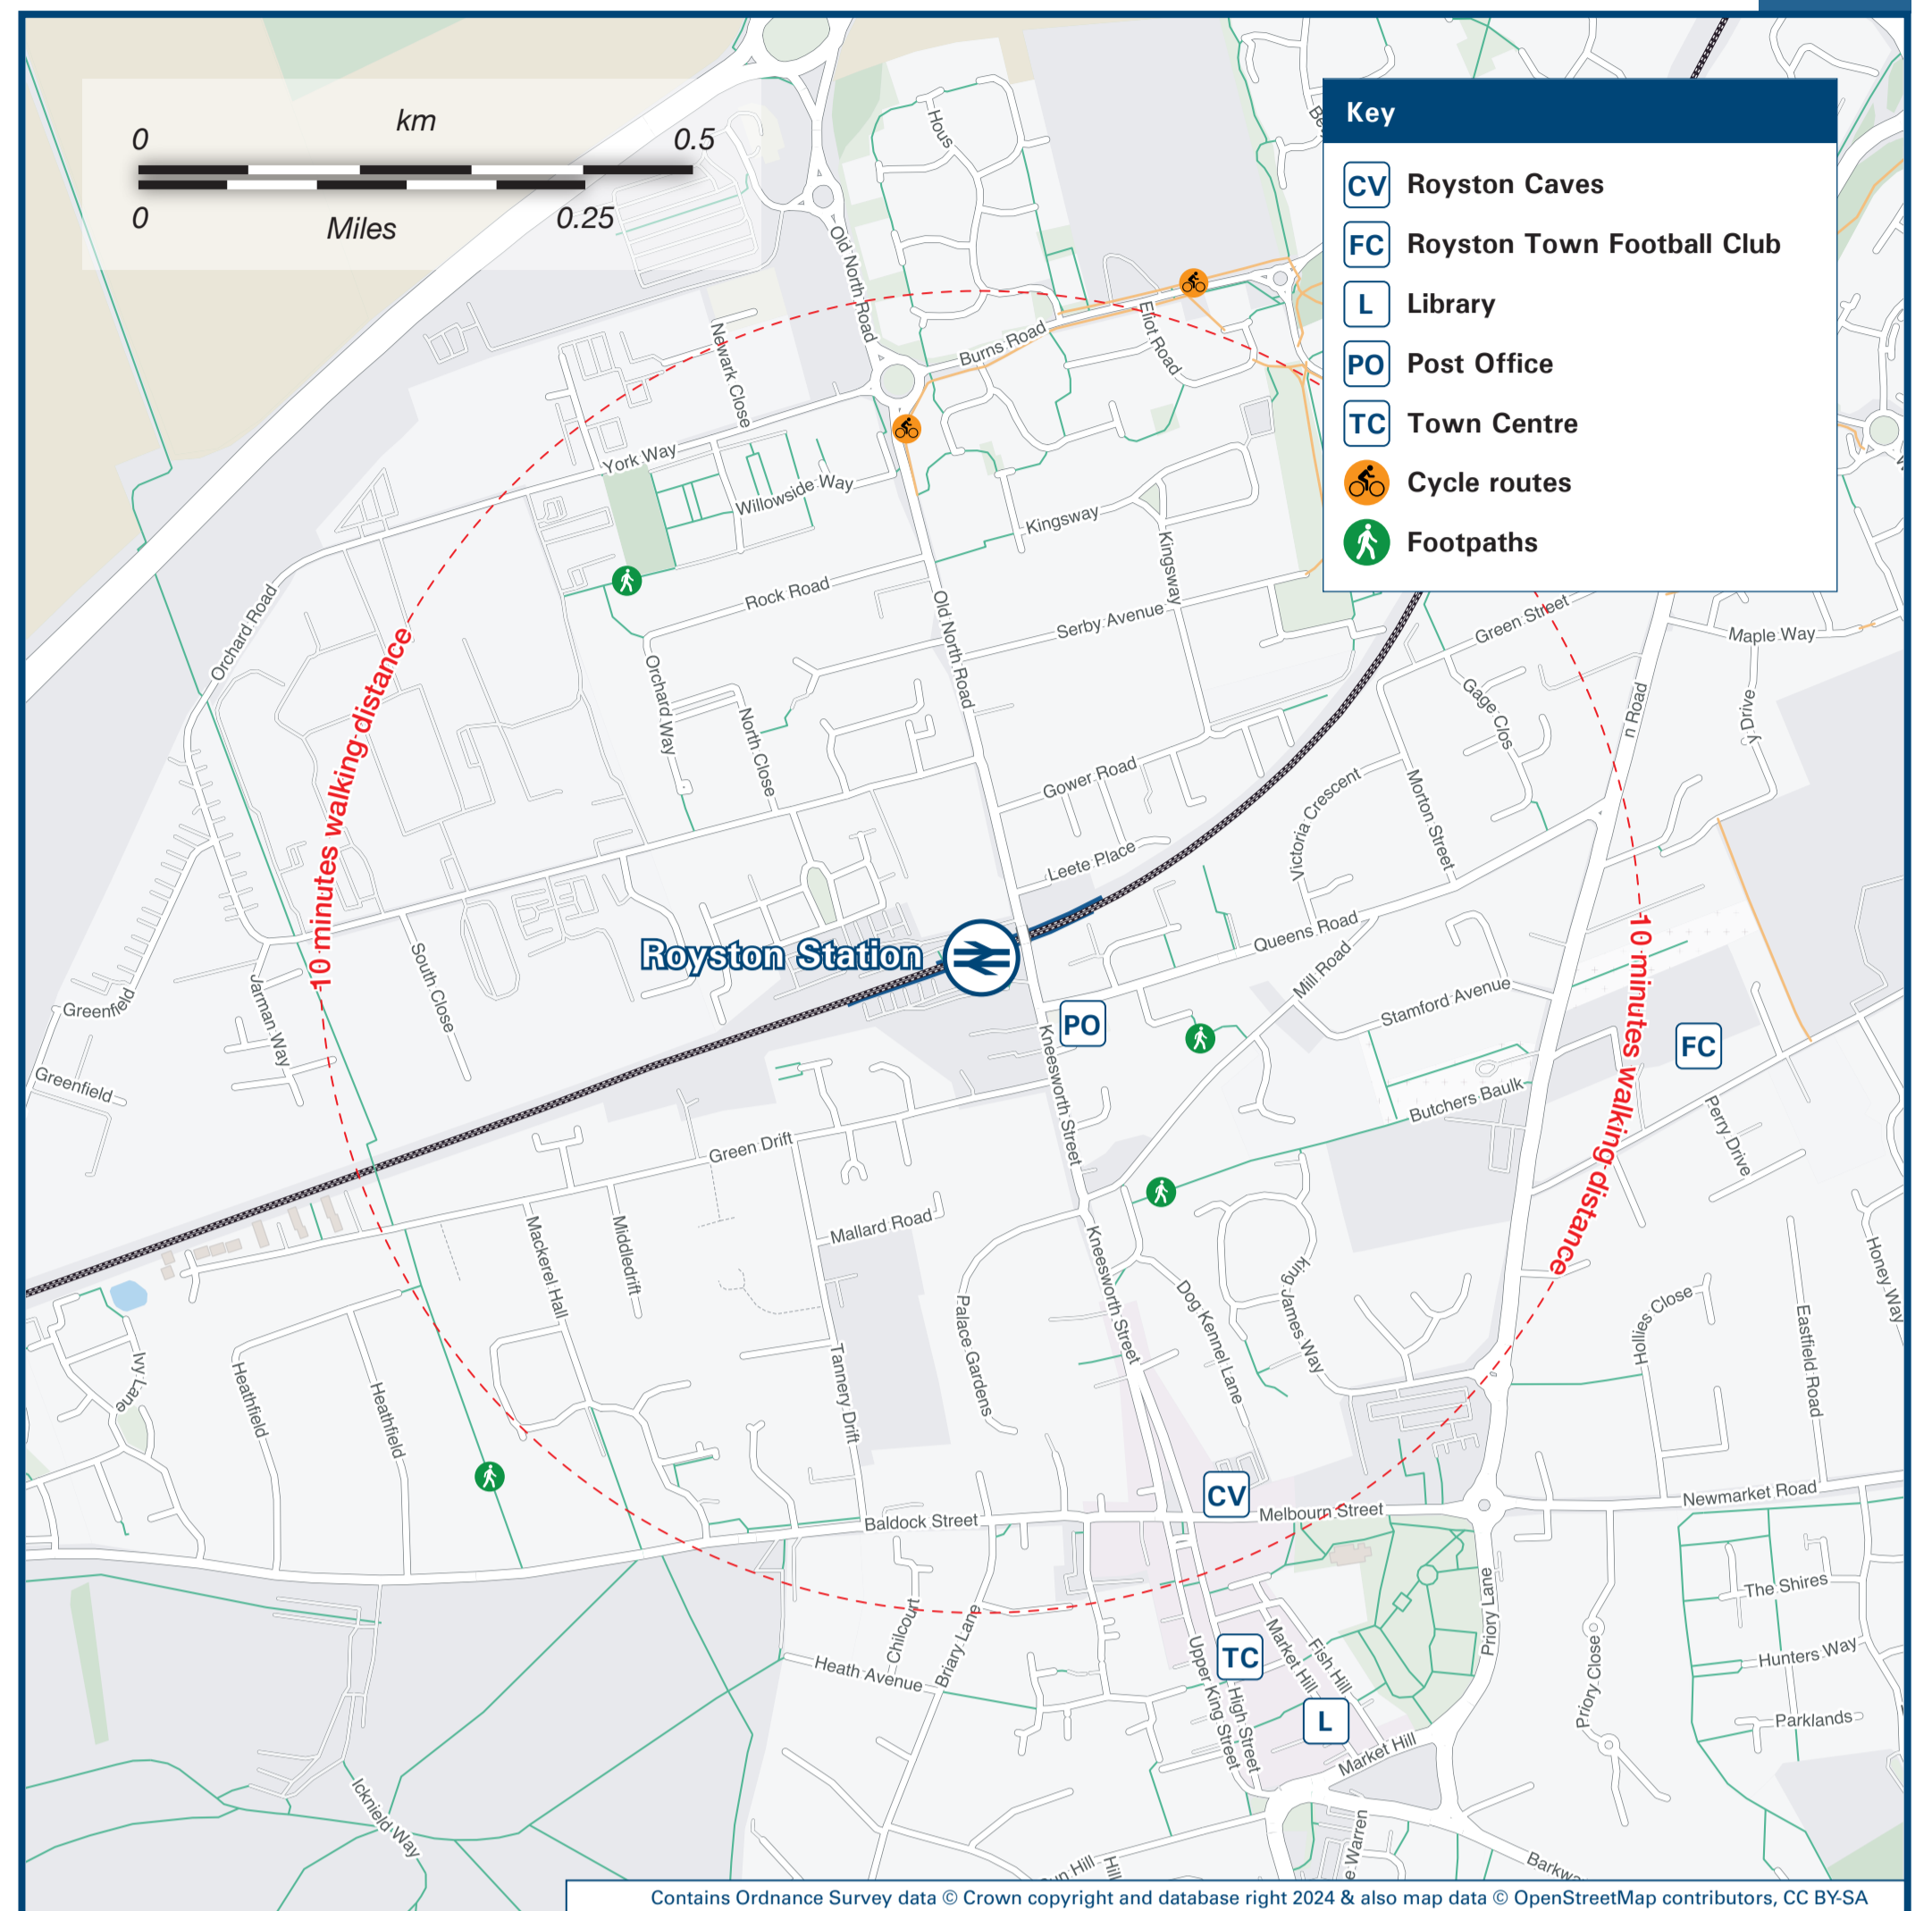

Local area map

Main destinations by bus

(Data correct at May 2024)

DESTINATION	BUS ROUTES	BUS STOP
Barkway	18	B
Barley	18	B
Bassingbourn	17	A
Buckland	18	B
Buntingford	18	B
Chipping	18	B
Guilden Morden	17	A
Kneesworth	17	A

DESTINATION	BUS ROUTES	BUS STOP
Litlington	17	A
Morden Green	17	A
Reed	18	B
Royston (Burns Road)	16	A
Royston (Studlands Rise)	16	B
Royston (Town Centre/Bus Station)	17, 18	B
Steeple Morden	17	A

10 minutes walk from this station, please see Local area map.

DESTINATION	BUS ROUTES	BUS STOP
Whaddon	17	A

Notes

Bus routes 17 & 18 operate limited Mondays to Saturdays services, only. No Sunday services.
Bus route 16 operates a Mondays to Saturdays service, only. No Sunday service.
For all bus times and days of operation please see bus stop timetables or contact Traveline.
Direct trains operate to this destination from this station.

Taxis

Royston station is served by a taxi rank or a cab office. Check availability before travelling, and pre-book if necessary. Please consider the following local operators: (Inclusion of this number doesn't represent any endorsement of the taxi firm)

Royston Taxis
01763 250 811

A Plus Taxi service Royston
01763 777 877

ButlerMeltax
01763 430 078

Further information about all onward travel

Local Cycle Info north-herts.gov.uk For more information about cycle routes.	National Cycle Info sustrans.org.uk Sustrans is the UK's leading sustainable transport charity.	Bus Times See timetable displays at bus stops. www.traveline.info 0871 200 22 33 calls cost 13p per minute plus your phone company's access charge	NextBuses Find the bus times for your stop. Search for a bus stop by entering a postcode, street & town or a stop name & town.	PlusBus plusbus.info A discount price 'bus pass' that you buy with your train ticket. It gives you unlimited bus travel around your chosen town, on participating buses.

National Rail Enquiries

Online nationalrail.co.uk	NRE App Free National Rail Enquiries app for iOS and Android	Social Media facebook.com/nationalrailenq @nationalrailenq	Alert Me You can sign up to Alert Me messages on the National Rail Enquiries website where you can receive train and platform notifications directly to your smart phone. nationalrail.co.uk/alertme	Contact Centre 03457 48 49 50 Calls cost no more than calls to geographic numbers (01 or 02) and may be recorded.	PlusBike nationalrail.co.uk/plusbike For more information.

Great Northern

National Rail
Britain's train companies working together