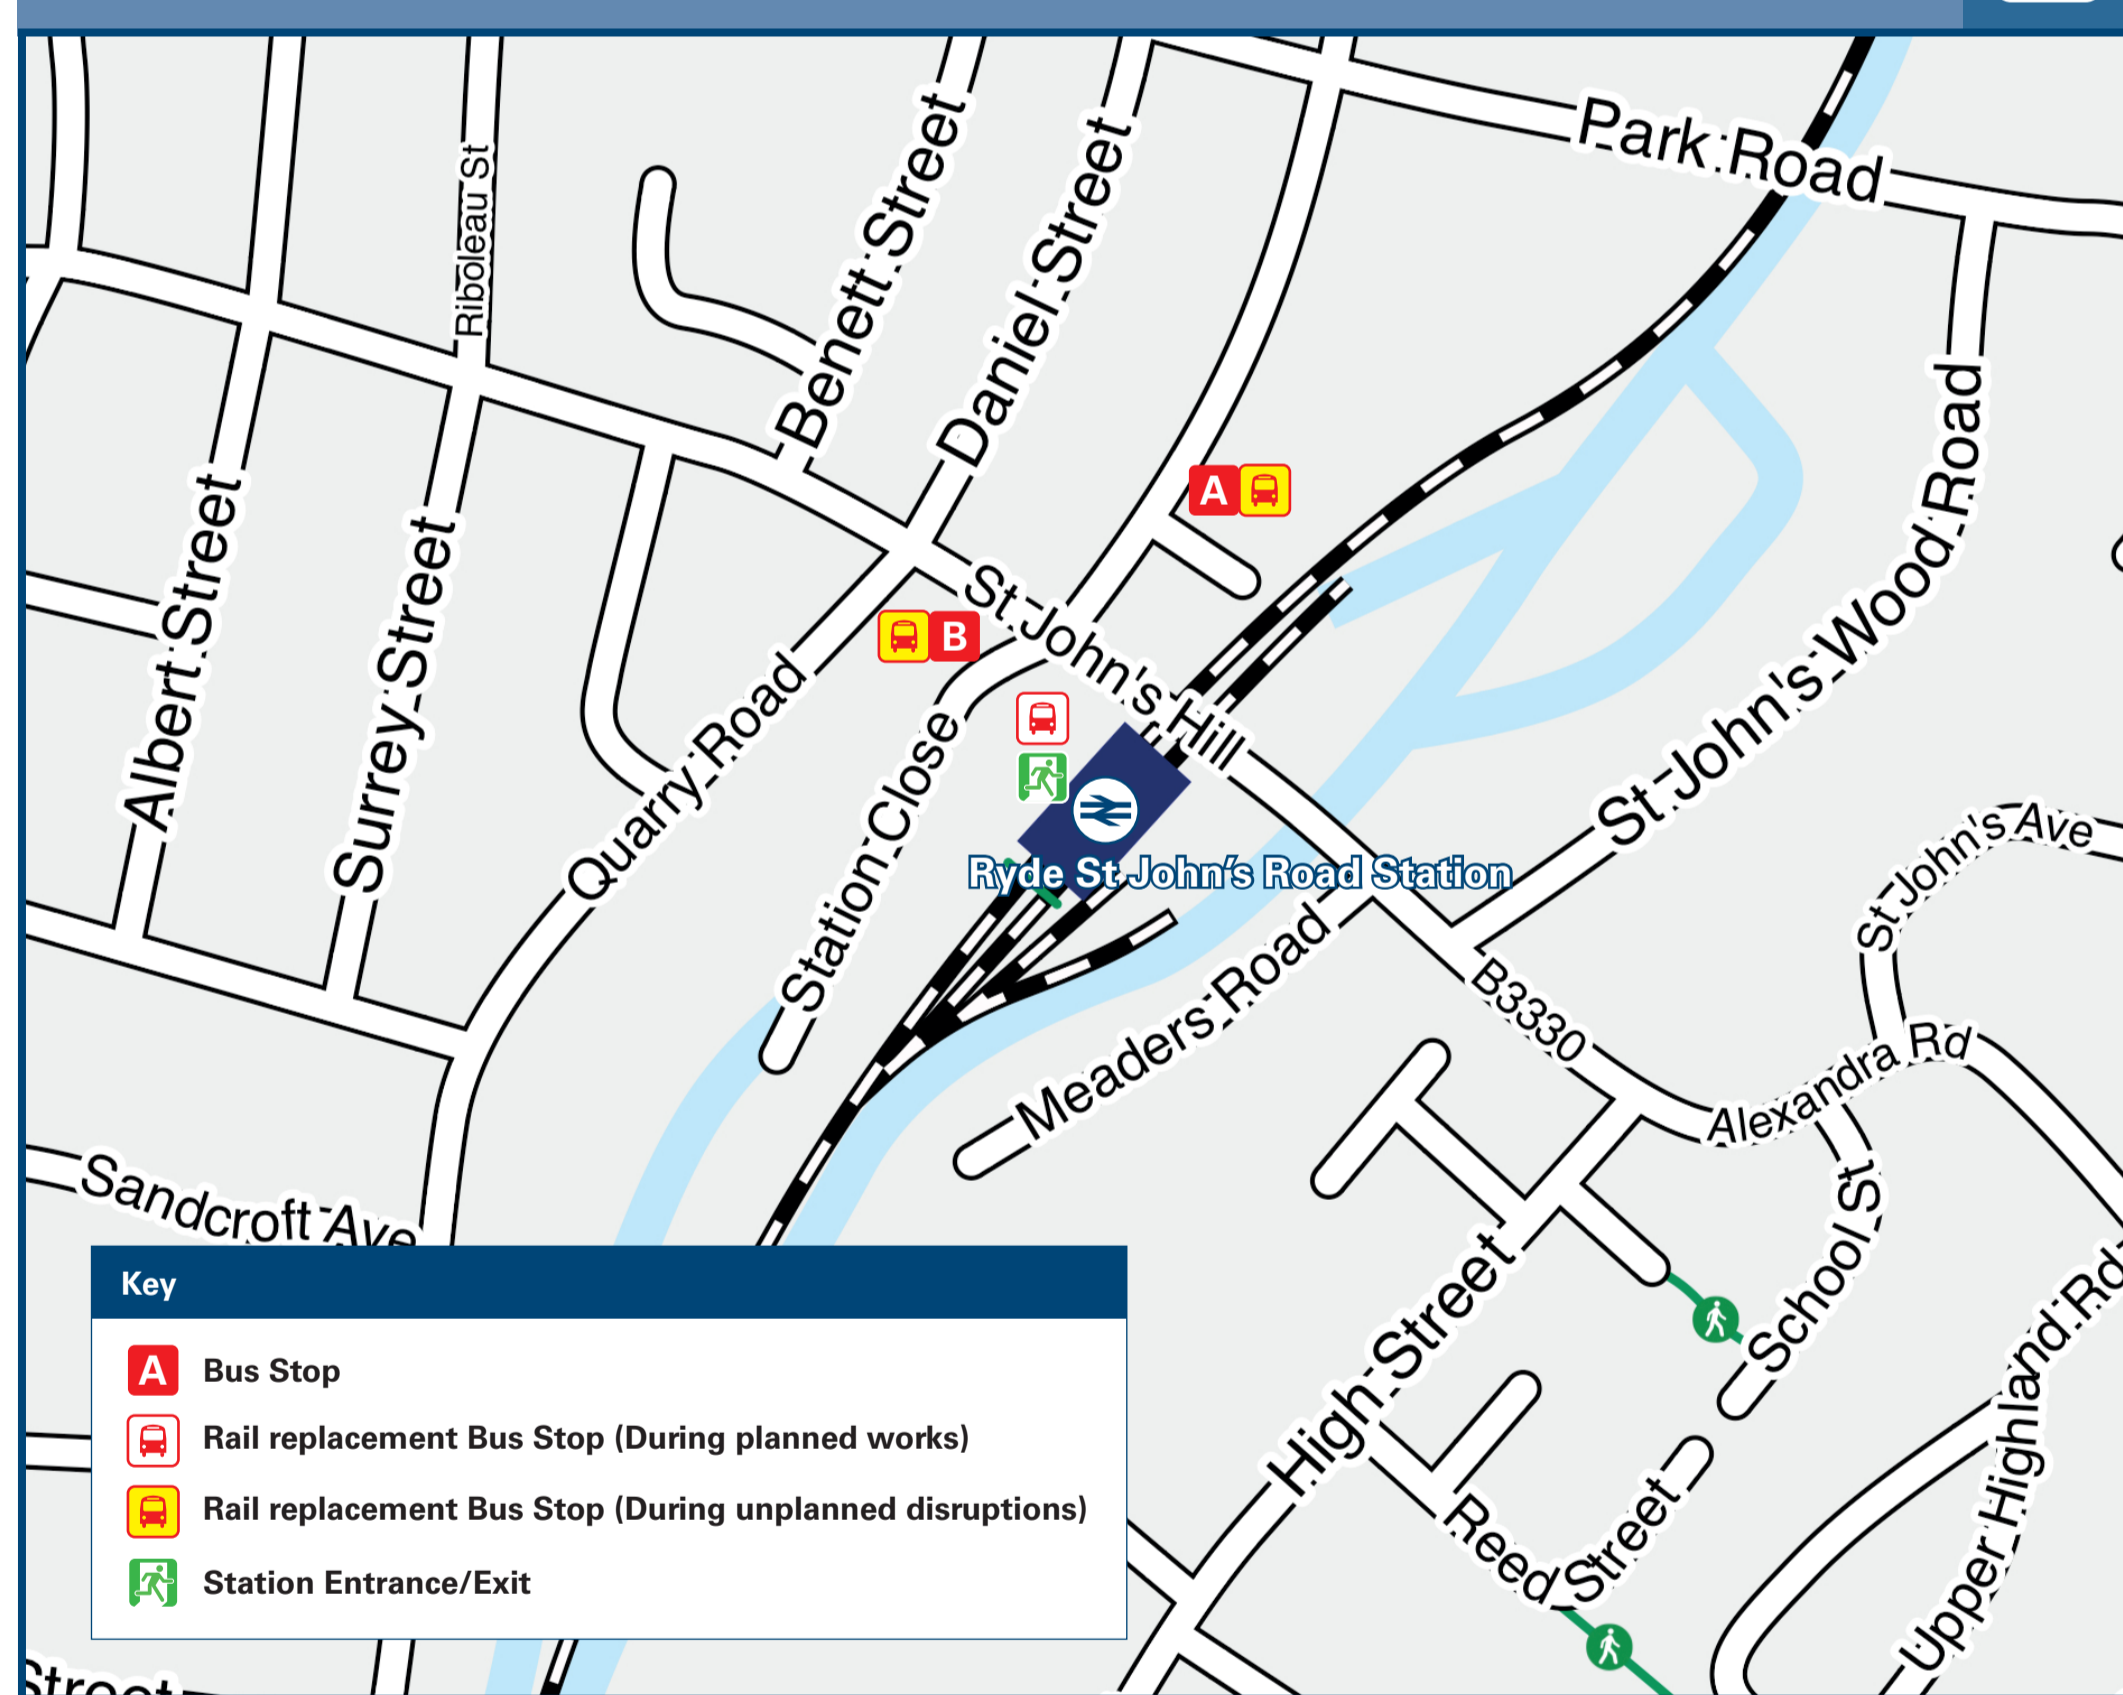

Ryde St John's Road Station

Onward Travel Information

Local area map

Buses

During planned works, rail replacement buses will pick-up/drop-off in the station forecourt. During unplanned disruptions, buses will run to Ryde Esplanade from stop B, to Brading, Sandown, Lake and Shanklin from stop A.

Main destinations by bus

(Data correct at December 2023)

DESTINATION	BUS ROUTES	BUS STOP
Amazon World Zoo Park	8	A
Arreton (Old Village)	8	A
Bembridge (& Bembridge Harbour)	8	A
Brading	2, 3	A
Godshill	2, 3	A
Lake	2, 3, 8	A
Nettlestone	8	A
Newport	2, 3, 8	A
Oakfield	2	A
Robin Hill Adventure Park & Gardens	8	A
Ryde (Transport Interchange & Town Centre)	2, 3, 8	B
Sandown (Grand Hotel - for Dinosaur Isle)	8	A
Sandown (High Street)	2, 3, 8	A
Seaview	8	A
Shanklin	2, 3	A
St Helens	8	A
Ventnor	3	A
Westridge (Tesco Superstore & Garden Centre)	2, 3	A
Whitecliff Bay Holiday Centre	8	A
Wroxall	3	A
Yaverland (for Dinosaur Isle and the Wildheart Animal Sanctuary)	8	A

Notes

Bus routes 2, 3 and 8 run daily services.

Direct trains operate to this destination from this station.

This is a Rail-Bus Link destination, take the Island Line train to Shanklin station and change for bus route 3 to Ventnor or take bus route 3 direct from Ryde St Johns to Ventnor.