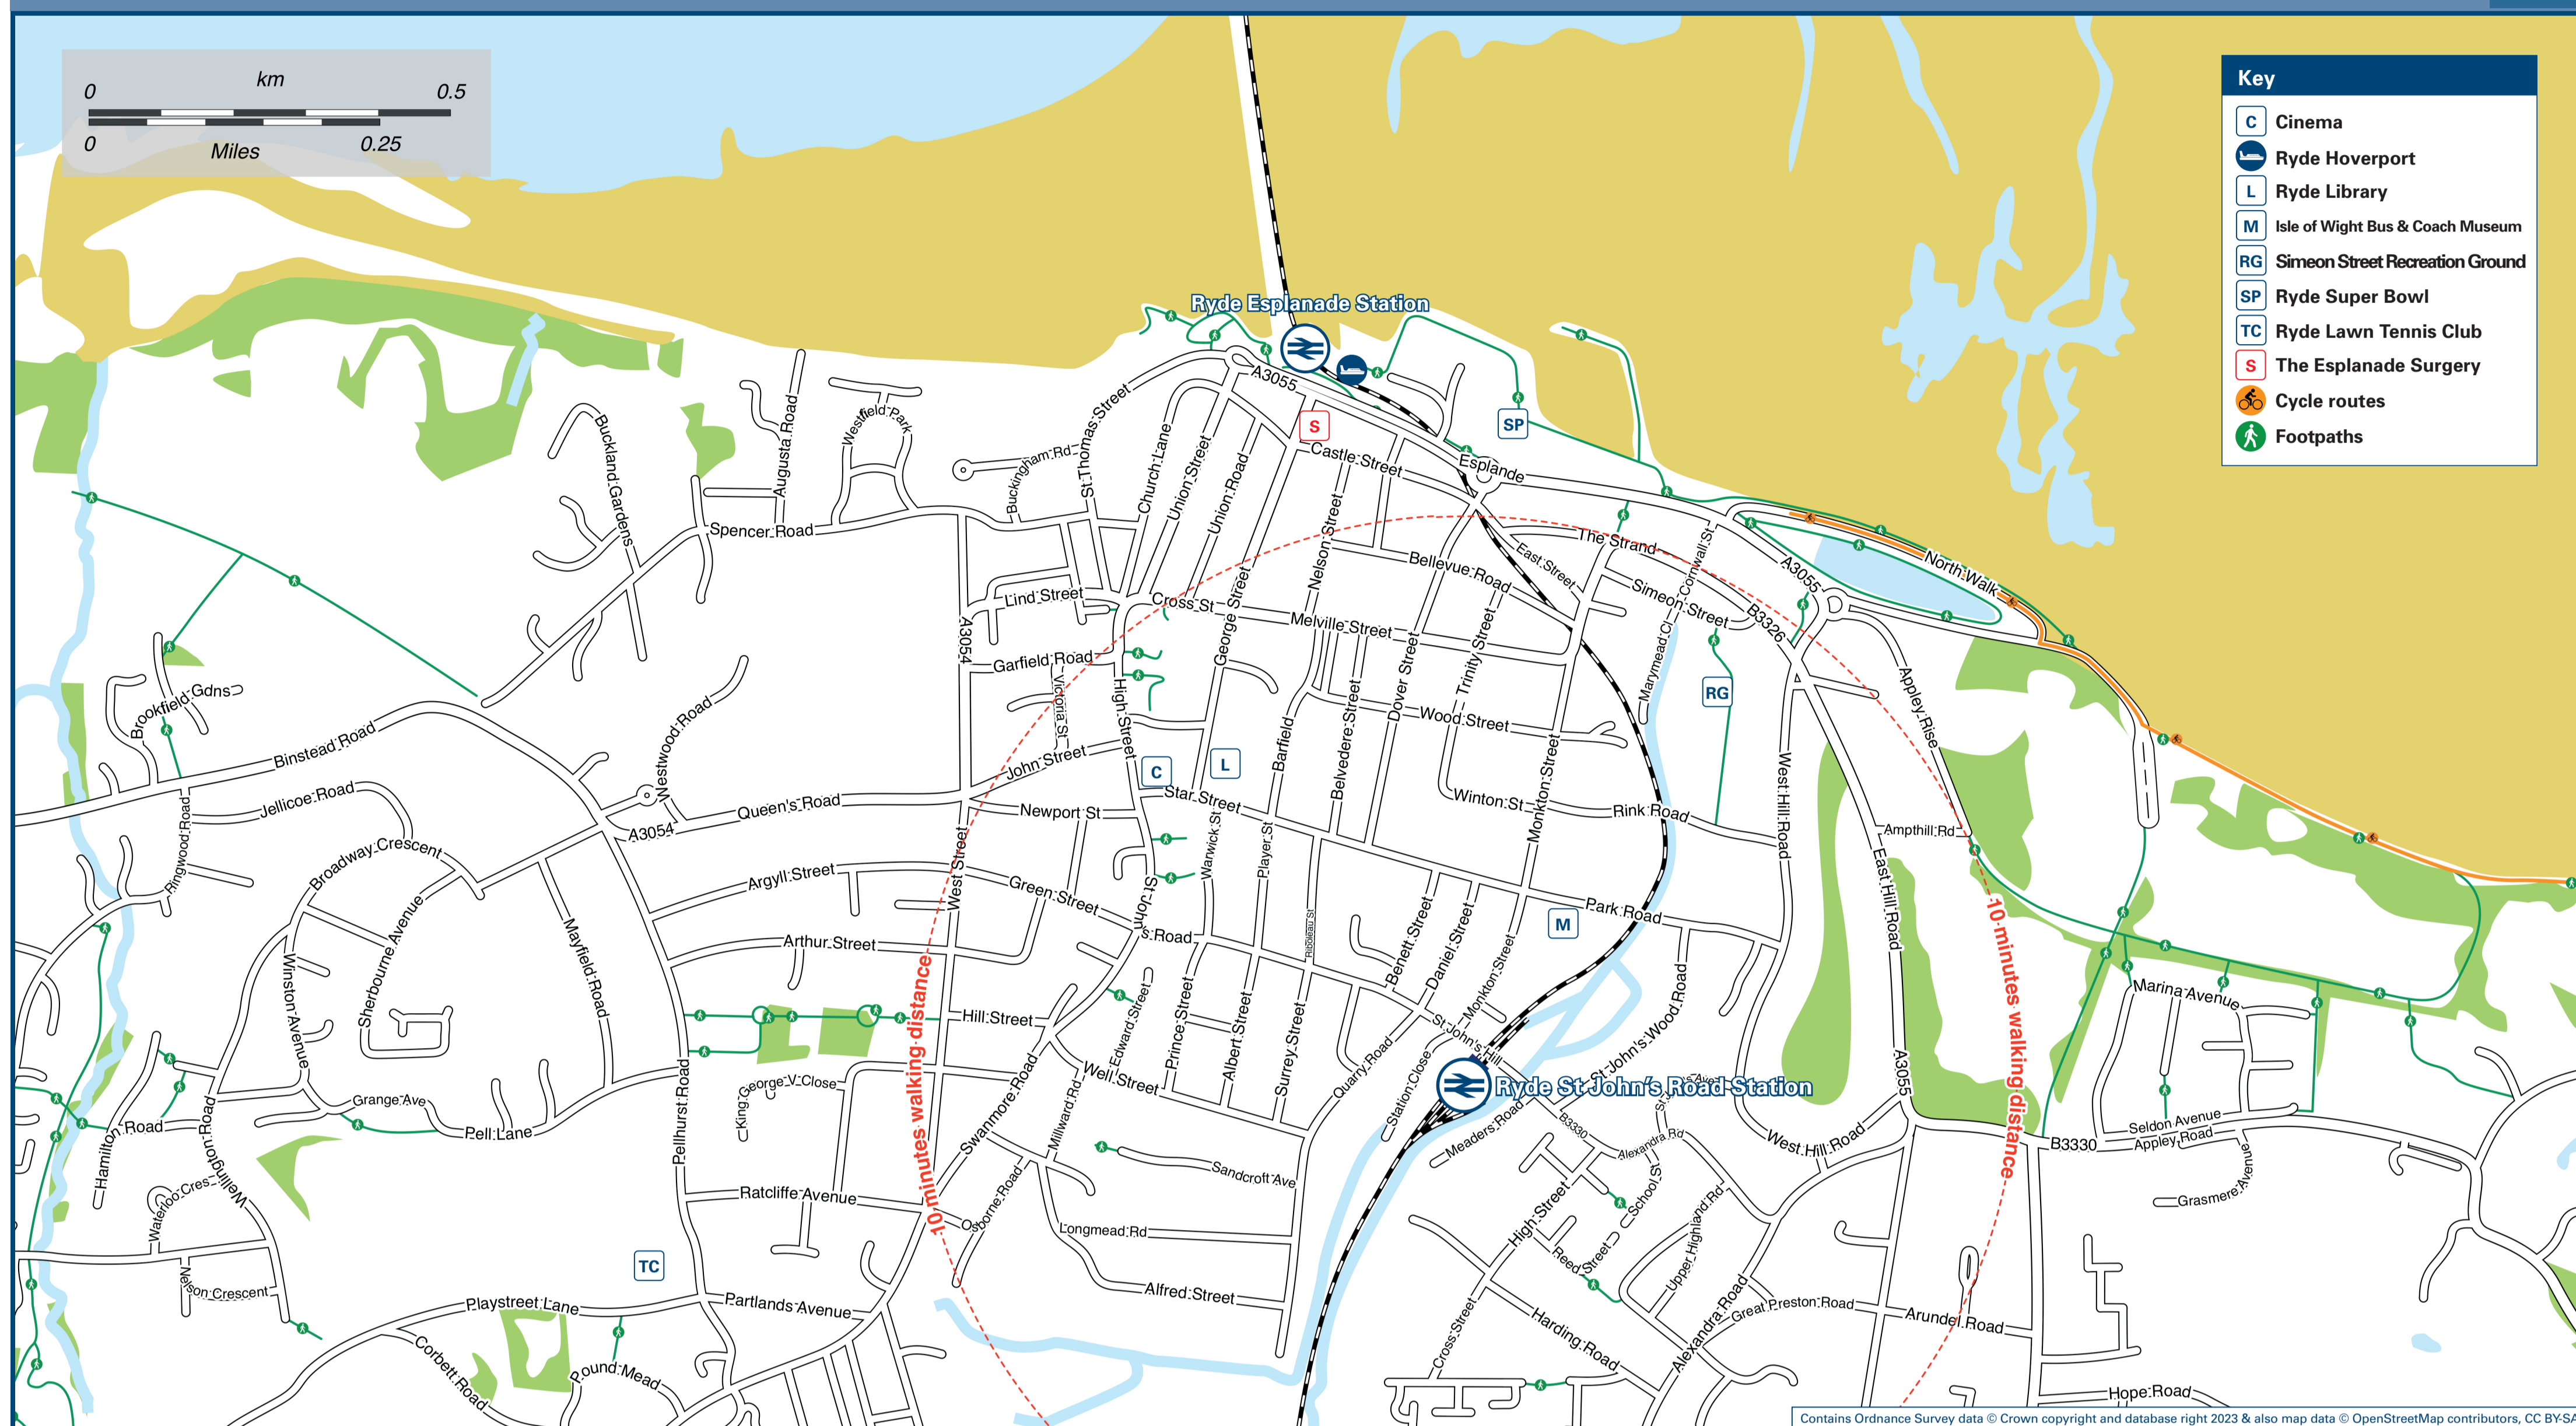

Ryde St John's Road Station

Onward Travel Information

Local area map

Buses

During planned works, rail replacement buses will pick-up/drop-off in the station forecourt. During unplanned disruptions, buses will run to Ryde Esplanade from stop B, to Brading, Sandown, Lake and Shanklin from stop A.

Main destinations by bus

(Data correct at December 2023)

DESTINATION	BUS ROUTES	BUS STOP
Amazon World Zoo Park	8	A
Arreton (Old Village)	8	A
Bembridge (& Bembridge Harbour)	8	A
Brading	2, 3	A
Godshill	2, 3	A
Lake	2, 3, 8	A
Nettlestone	8	A
Newport	2, 3, 8	A
Oakfield	2	A
Robin Hill Adventure Park & Gardens	8	A
Ryde (Transport Interchange & Town Centre)	2, 3, 8	B
Sandown (Grand Hotel - for Dinosaur Isle)	8	A
Sandown (High Street)	2, 3, 8	A
Seaview	8	A
Shanklin	2, 3	A
St Helens	8	A
Ventnor	3	A
Westridge (Tesco Superstore & Garden Centre)	2, 3	A
Whitecliff Bay Holiday Centre	8	A
Wroxall	3	A
Yaverland (for Dinosaur Isle and the Wildheart Animal Sanctuary)	8	A