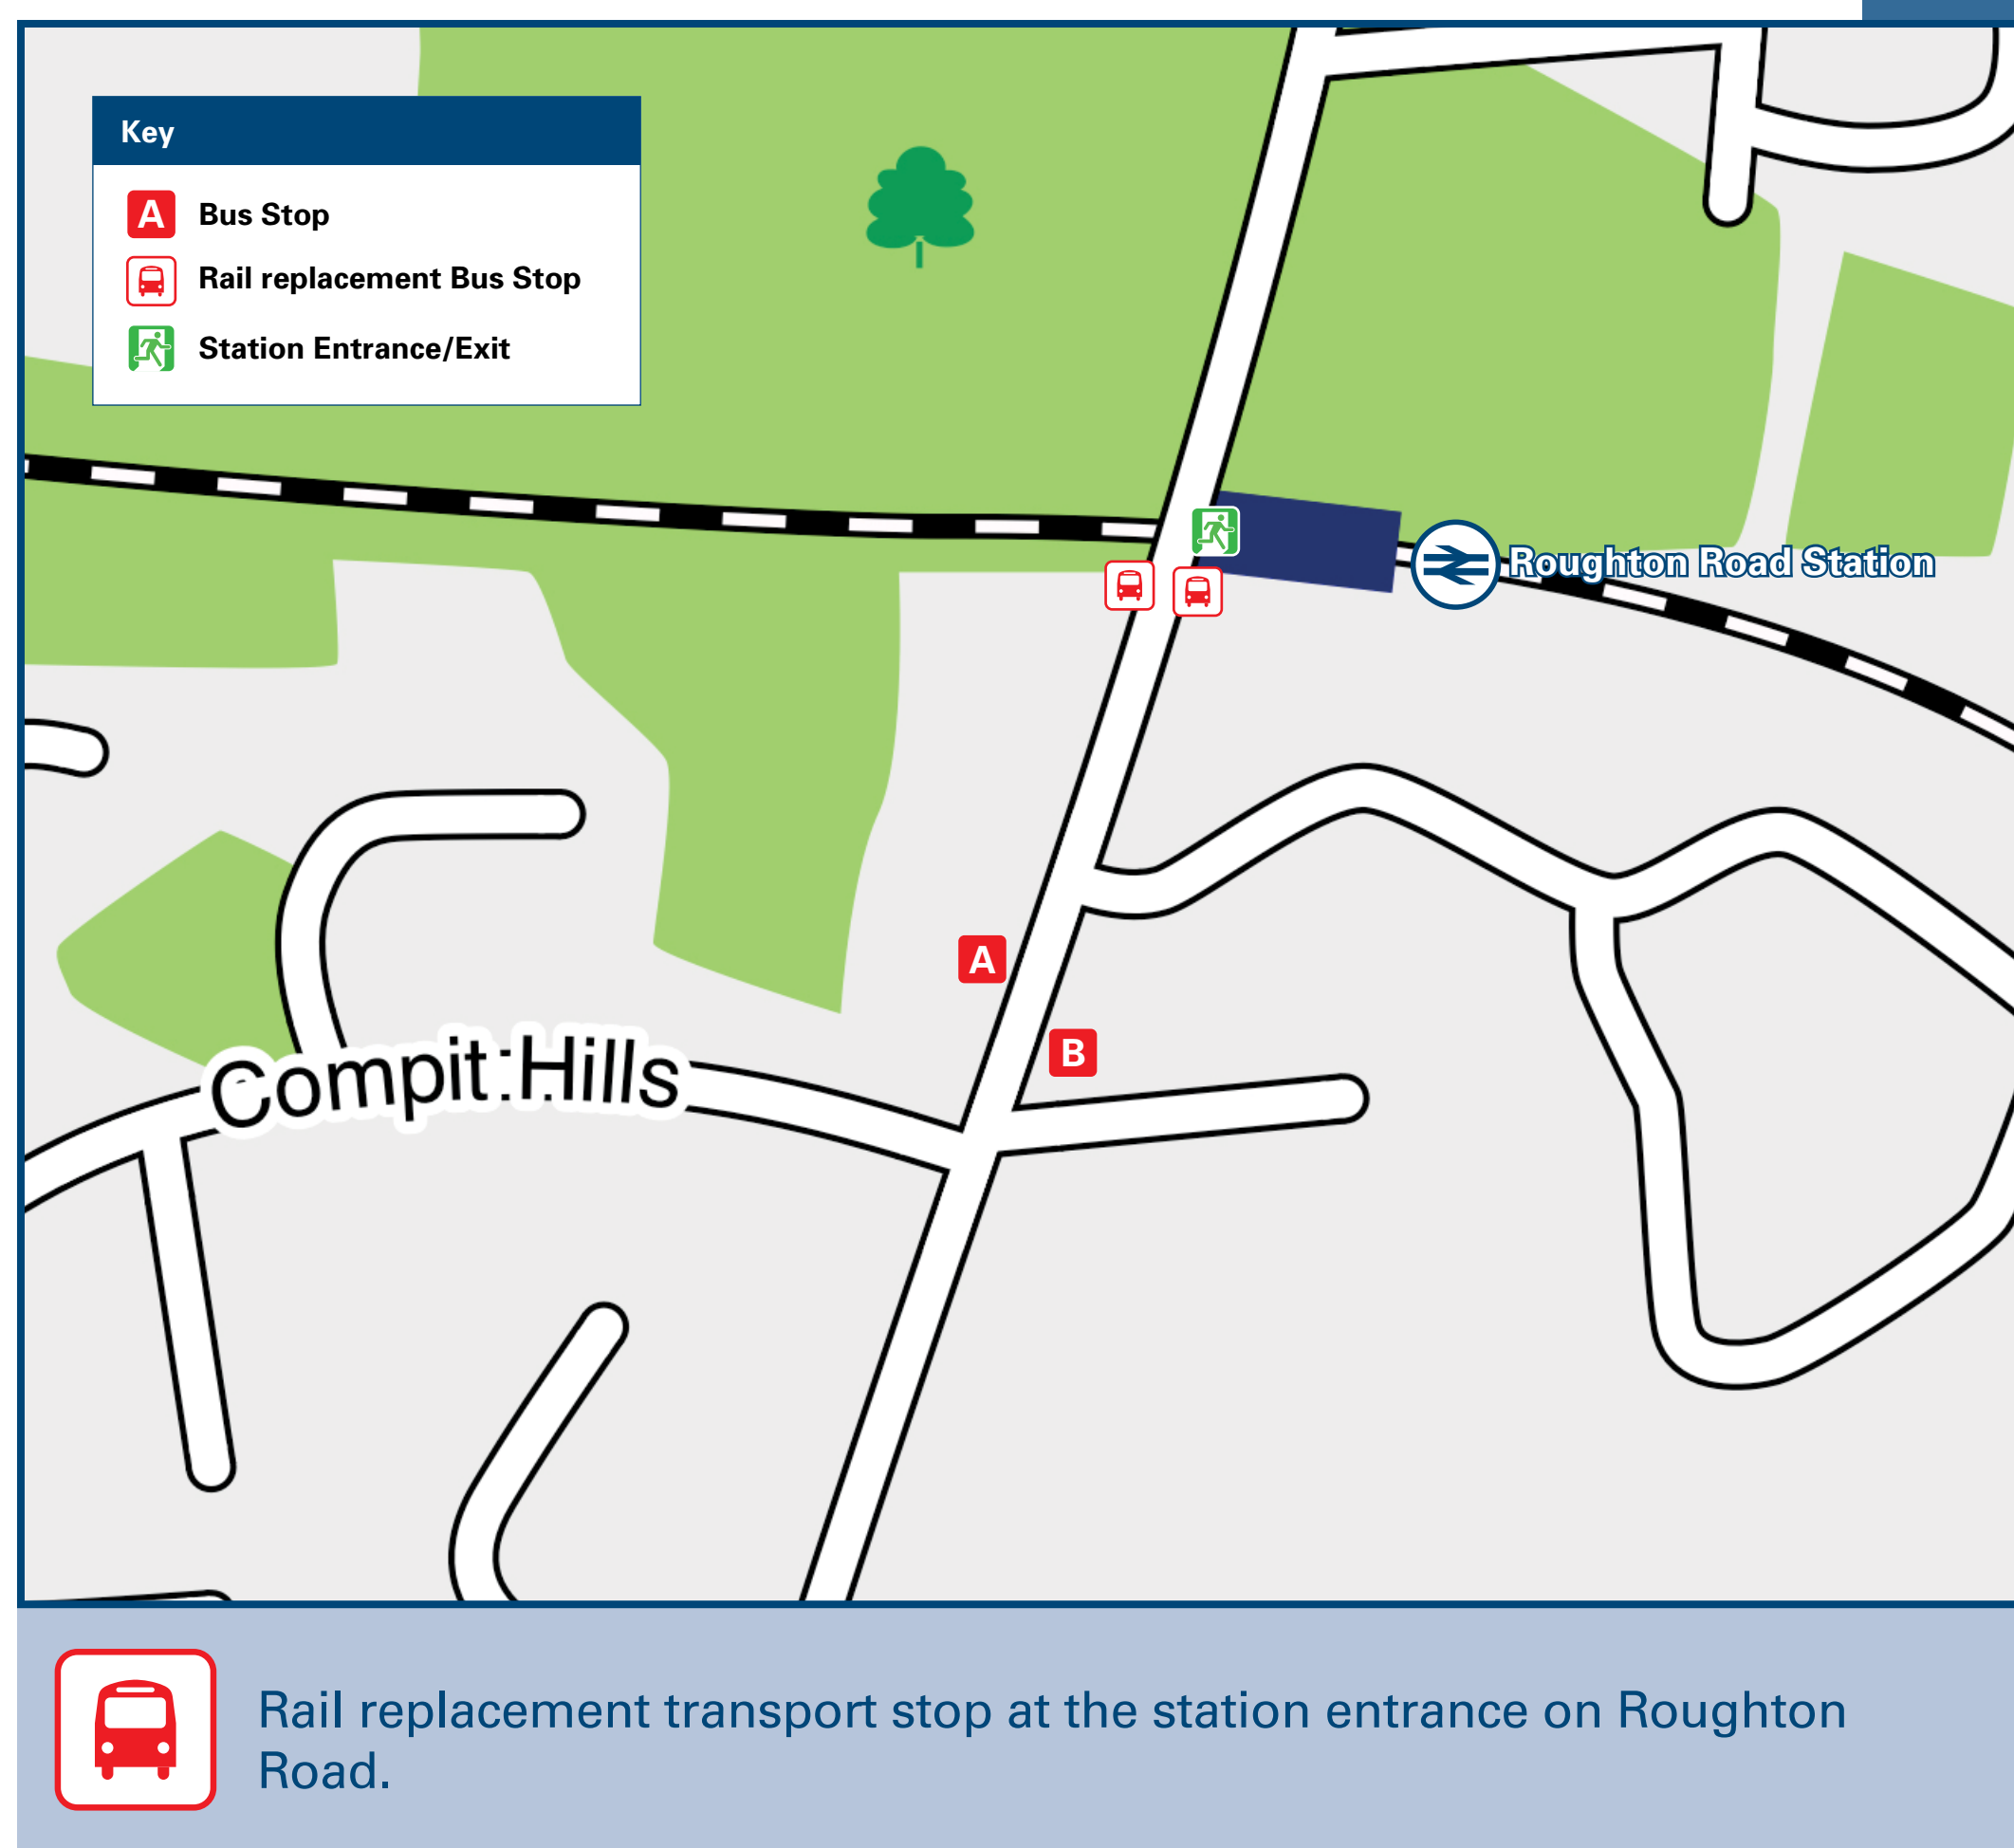

Buses

Main destinations by bus

(Data correct at July 2024)

DESTINATION	BUS ROUTES	BUS STOP
Amazona Zoo	6A	A
Antingham	6A	B
Cromer	6A	A
North Walsham	6A	B
Roughton (Village)	6A	B
Thorpe Market	6A	B

Notes
Bus route 6A operates Mondays to Saturdays. No Sunday service.
For bus times please see bus stop timetables or contact Traveline.
Direct trains operate to this destination from this station.
AONB Norfolk Coast (AONB) www.norfolkcoastaonb.org.uk

Taxis

Roughton Road Station has no taxi rank or cab office. Advance booking is essential, please consider using the following local operators: (Inclusion of this number doesn't represent any endorsement of the taxi firm)

A1 Cabs
01263 513 371

Anytime Taxis
01263 839 003

Country Cars
01263 515 440

Further information about all onward travel

Local Cycle Info www.norfolkcoastaonb.org.uk For more information about cycle routes.	National Cycle Info sustrans.org.uk Sustrans is the UK's leading sustainable transport charity.	Bus Times See timetable displays at bus stops. traveline public transport info www.traveline.info 0871 200 22 33 calls cost 13p per minute plus your phone company's access charge	NextBuses Find the bus times for your stop. Search for a bus stop by entering a postcode, street & town or a stop name & town.	PlusBus plusbus.info A discount price 'bus pass' that you buy with your train ticket. It gives you unlimited bus travel around your chosen town, on participating buses.

National Rail Enquiries

Online nationalrail.co.uk	NRE App Free National Rail Enquiries app for iOS and Android	Social Media facebook.com/nationalrailenq @nationalrailenq	Alert Me You can sign up to Alert Me messages on the National Rail Enquiries website where you can receive train and platform notifications directly to your smart phone. nationalrail.co.uk/alertme	Contact Centre 03457 48 49 50 Calls cost no more than calls to geographic numbers (01 or 02) and may be recorded.	PlusBike nationalrail.co.uk/plusbike For more information.

National Rail
Britain's train companies working together