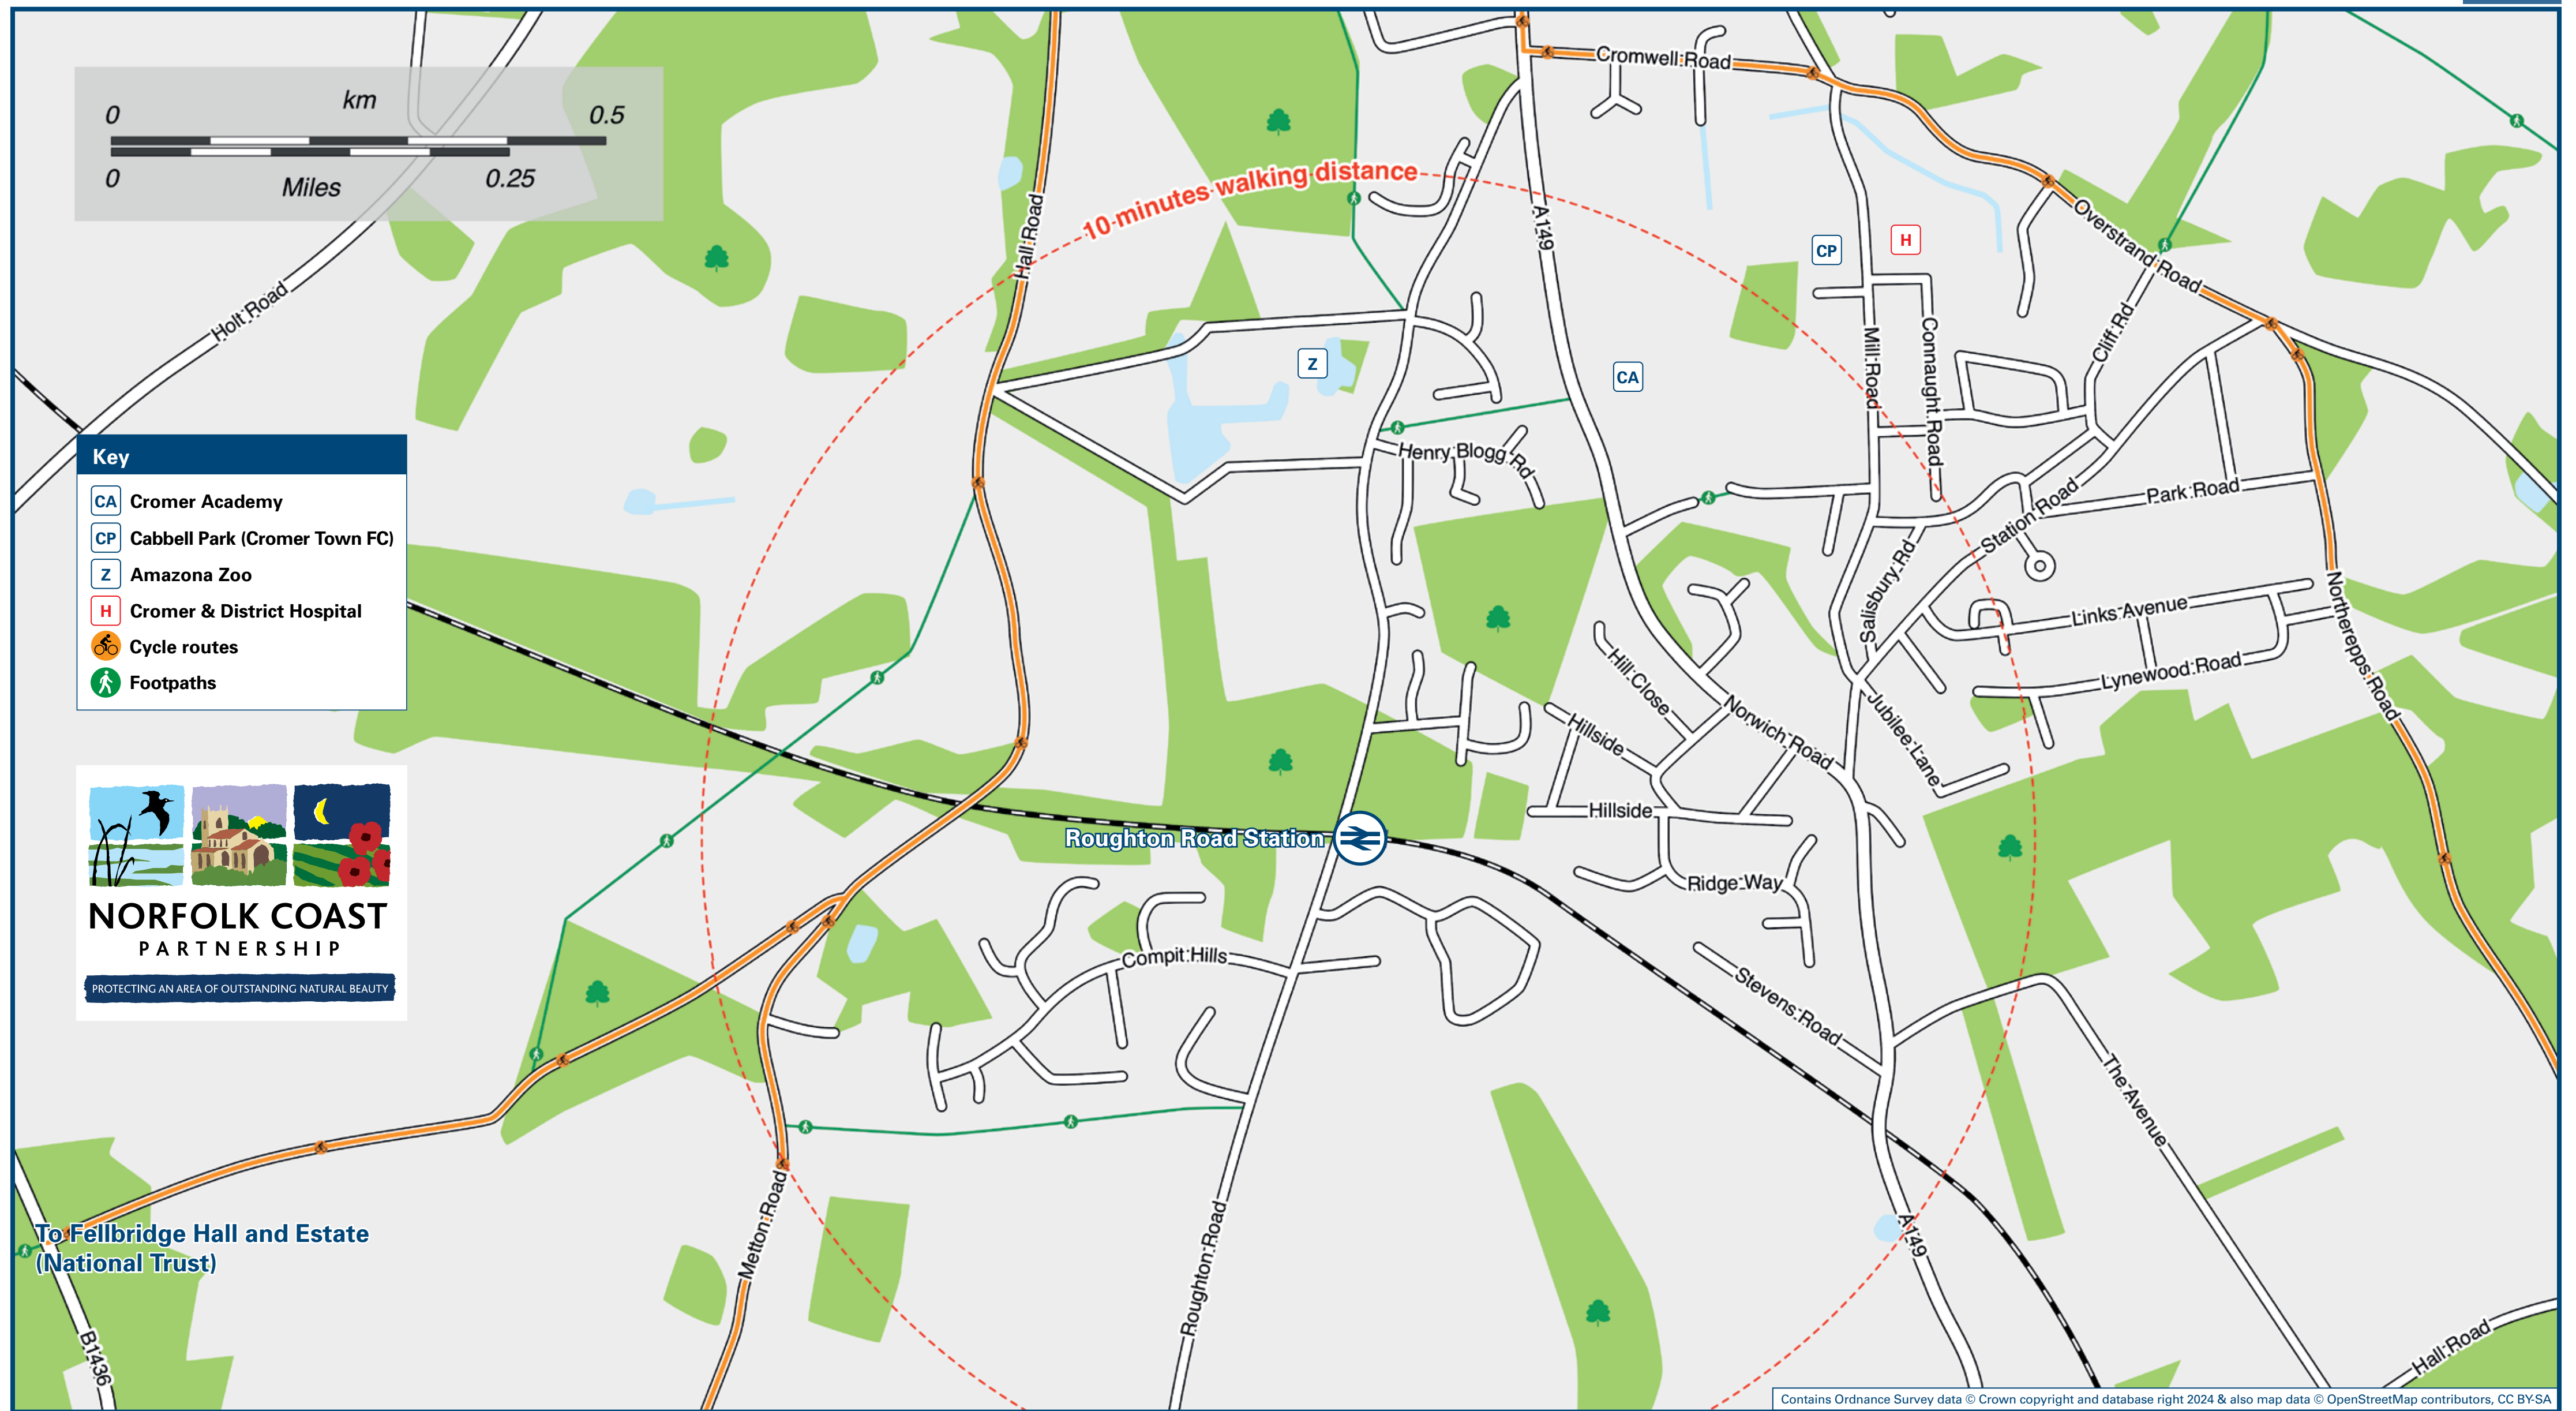

Roughton Road Station

Onward Travel Information

Local area map