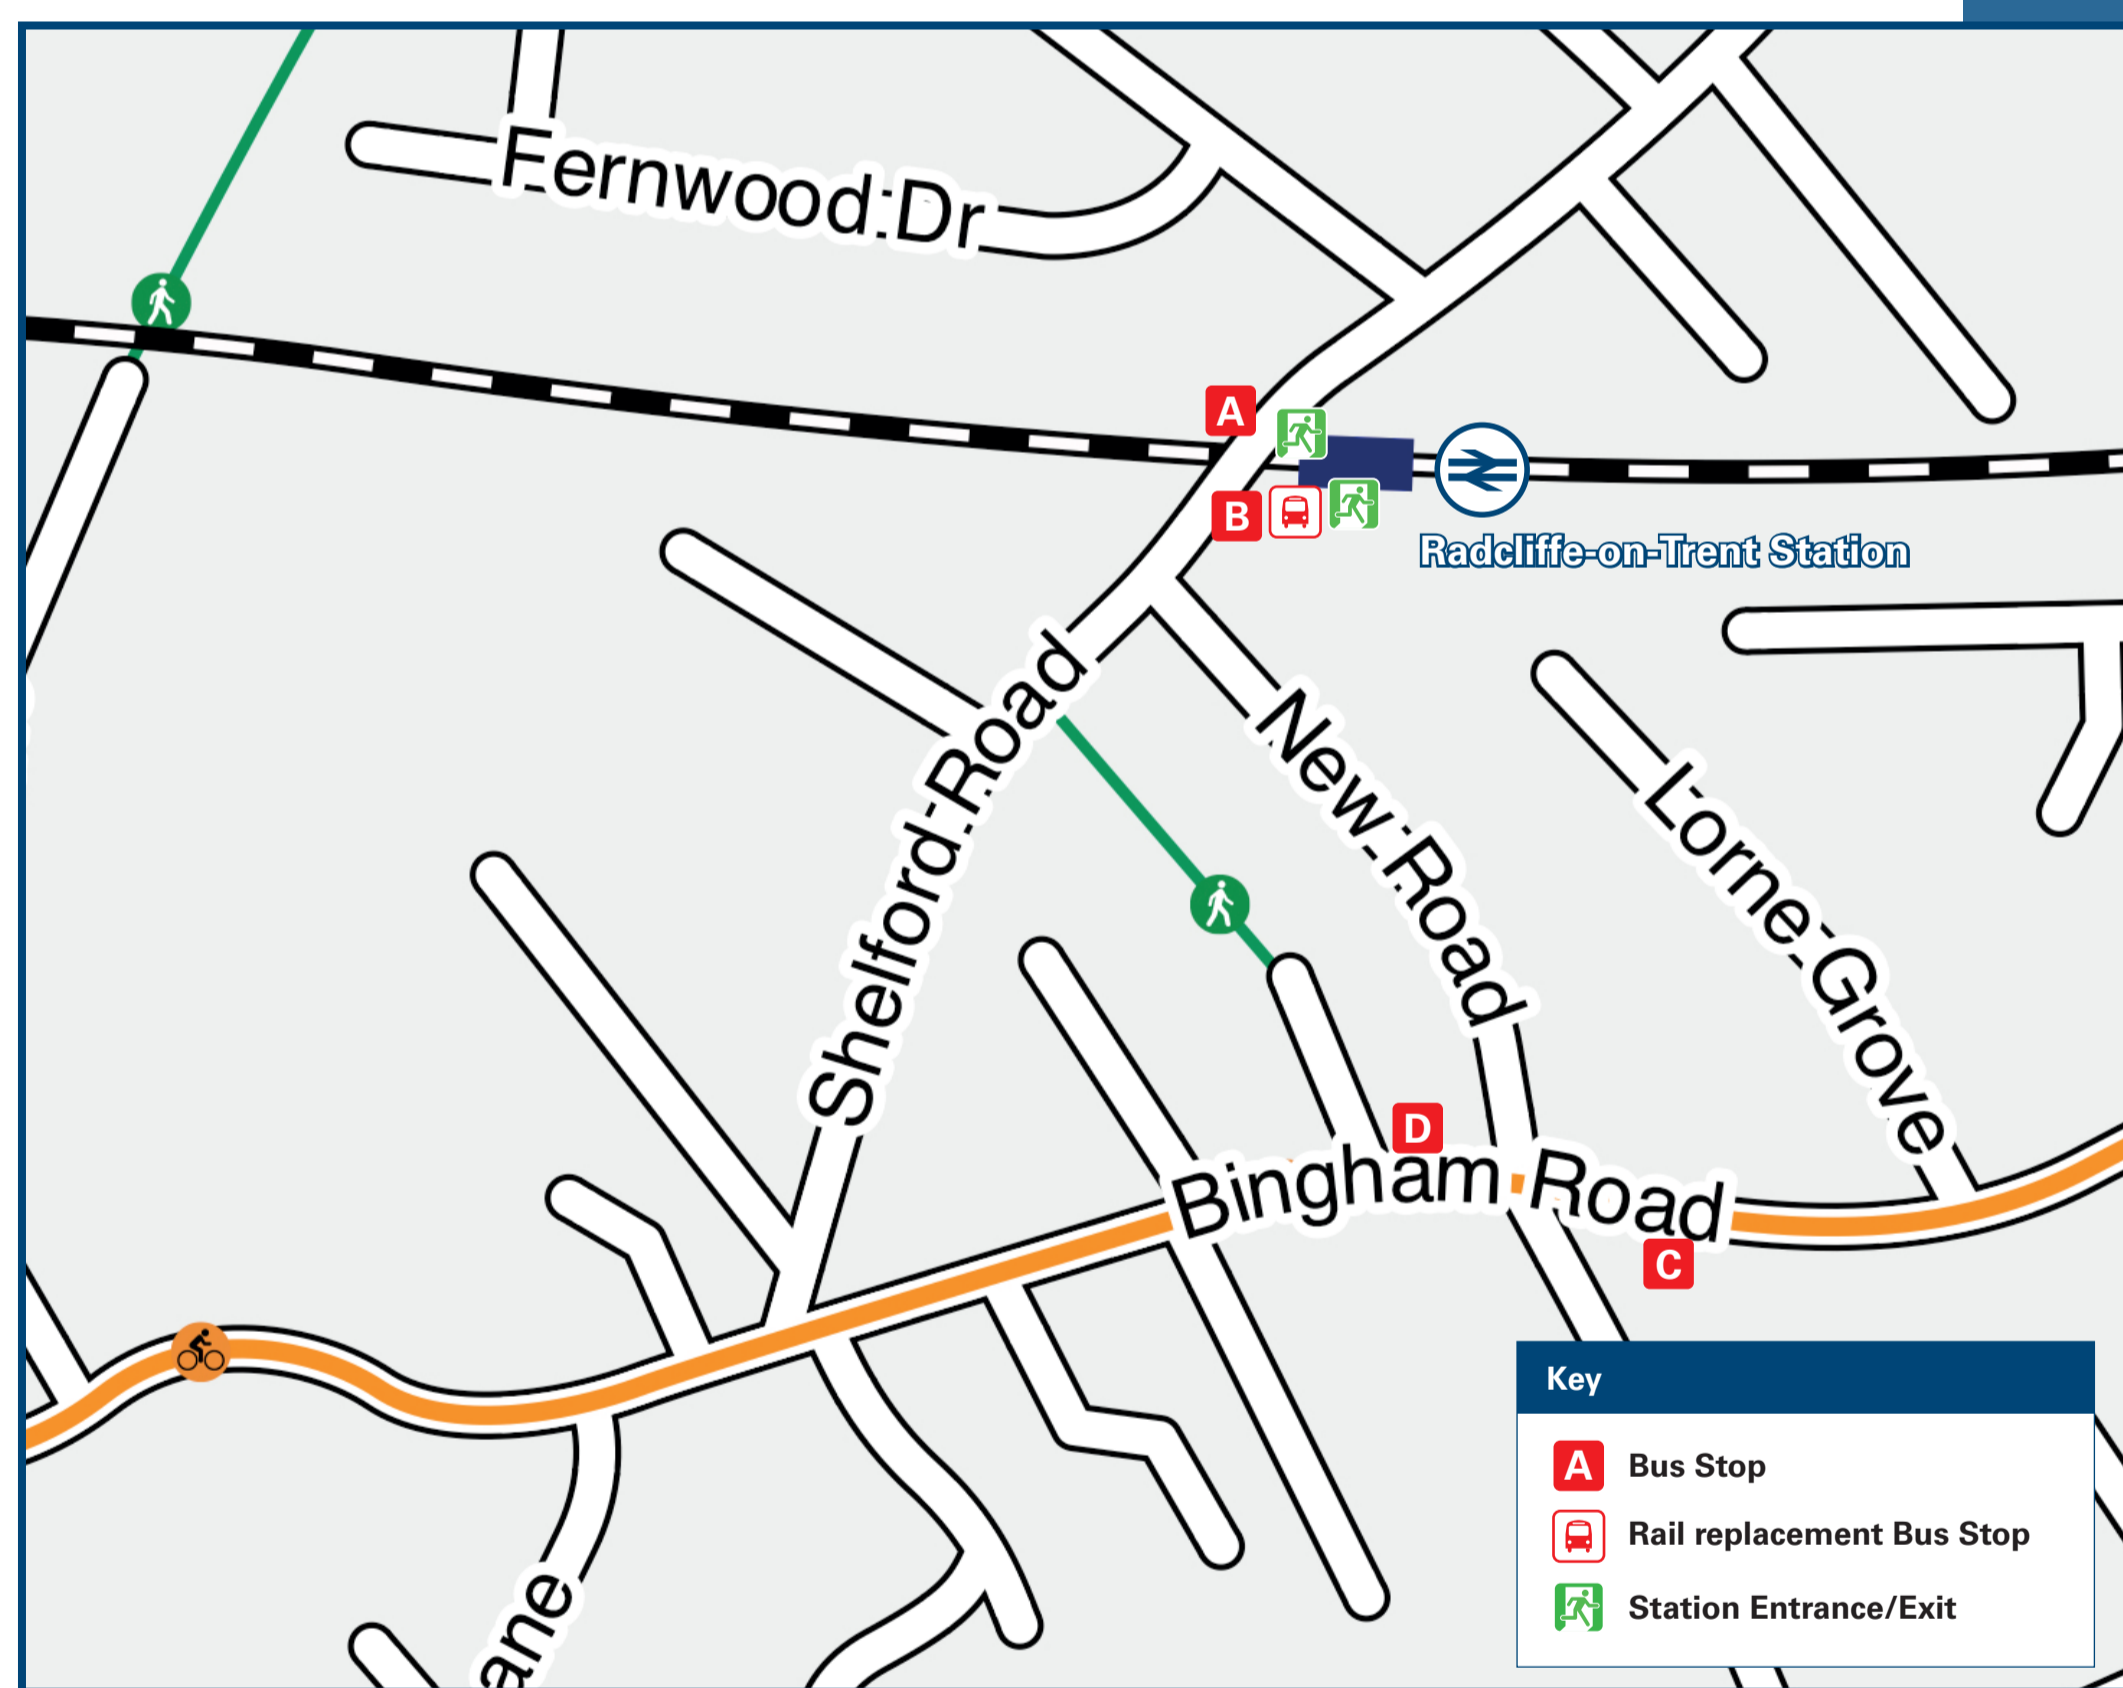

Radcliffe (Notts) Station

Onward Travel Information

Local area map

Buses

Rail replacement buses and coaches depart from the rail bridge on Shelford Road.

Main destinations by bus

(Data correct at April 2024)

DESTINATION	BUS ROUTES	BUS STOP
Bassingfield	rushcliffe villager mainline	B C
Bingham	rushcliffe villager mainline	A D
Colston Bassett	850, 852	D
Cotgrave	33 850, 852	C D
Cropwell Bishop	33 850, 852	C D
Cropwell Butler	33 850, 852	C D
East Bridgford	rushcliffe villager	A
Gamston	rushcliffe villager mainline, 33	B C
Gunthorpe	rushcliffe villager	A
Newton Village	rushcliffe villager	A
Nottingham (City Centre)	rushcliffe villager mainline, 33	B C C
Radcliffe Harlequin	33 mainline, 850, 852	C D
Shelford	rushcliffe villager	A
Tollerton	33	C
Upper Saxondale Turn (A52 Grantham Road)	33 mainline, 850	C D
Upper Saxondale Village (Turning Circle)	33 850	C D
West Bridgford	rushcliffe villager mainline, 33	B C

Notes

- Bus route mainline operates daily.
- Bus routes 33 and rushcliffe villager operate Mondays to Saturdays.
- Bus routes 850 and 852 operate a limited service Mondays to Fridays only.
- Direct trains operate to this destination from this station