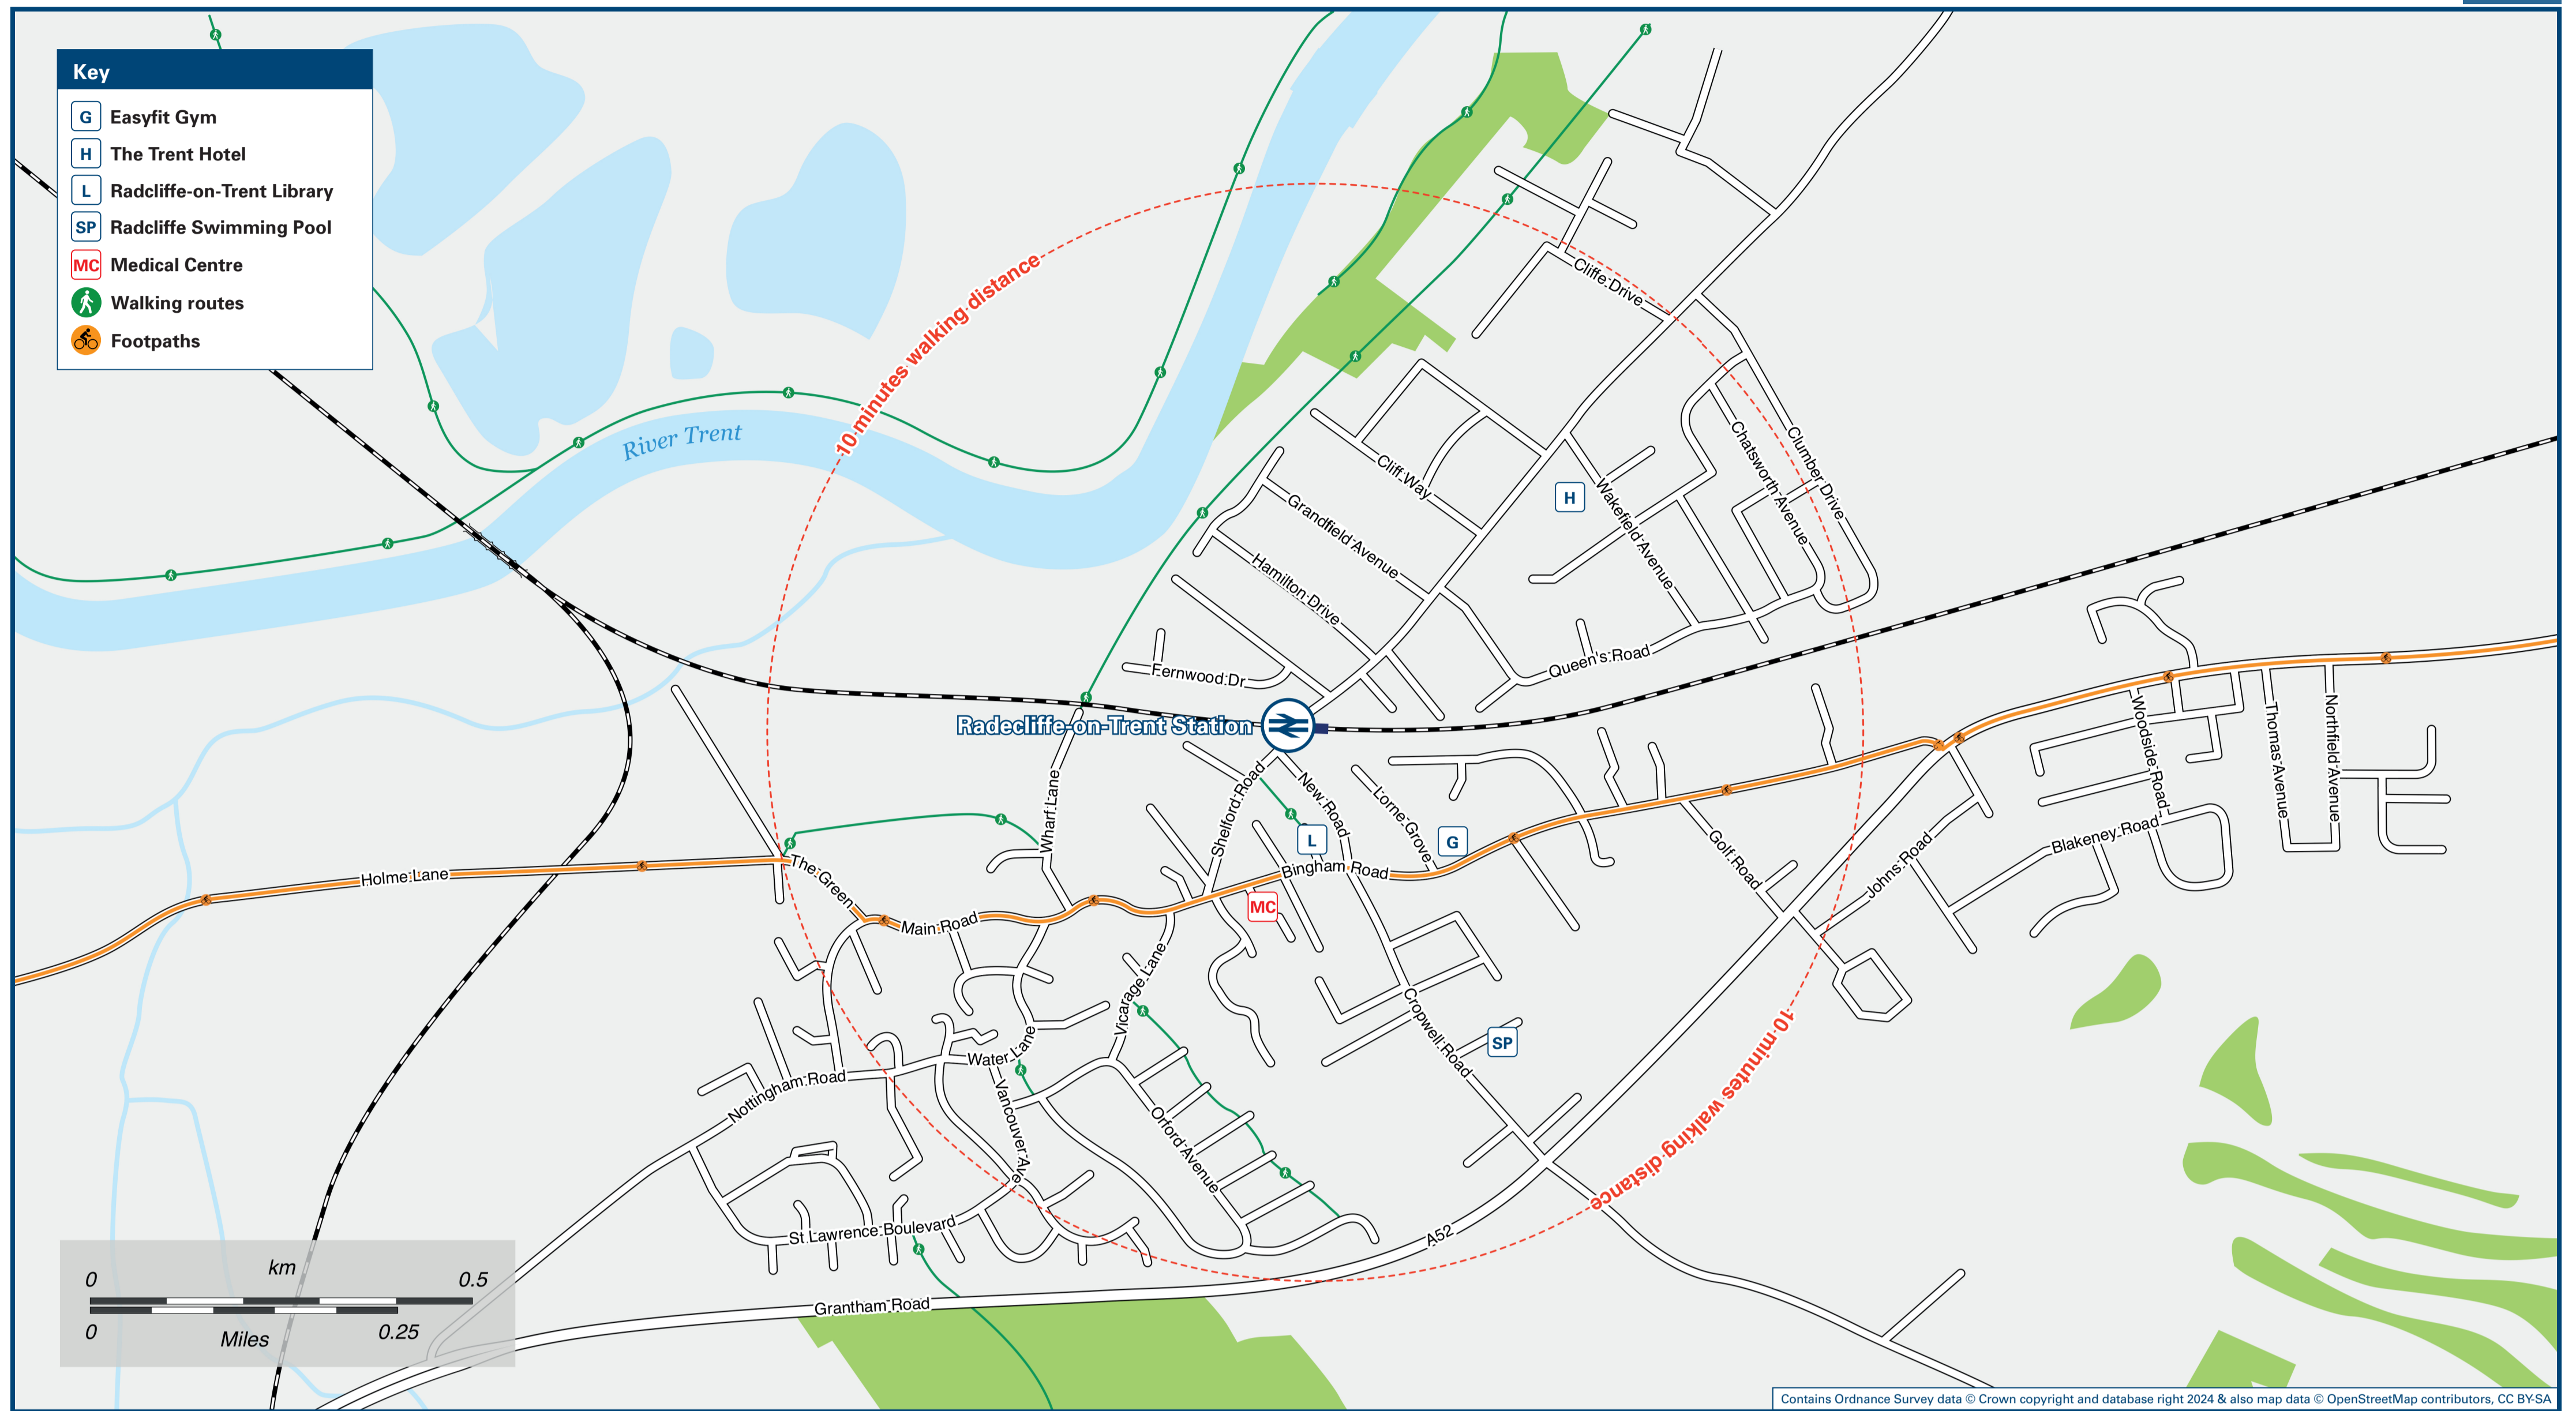

Radcliffe (Notts) Station

Onward Travel Information

Local area map

Buses

Rail replacement buses and coaches depart from the rail bridge on Shelford Road.

Main destinations by bus

(Data correct at April 2024)

DESTINATION	BUS ROUTES	BUS STOP
Bassingfield	rushcliffe villager mainline	B C
Bingham	rushcliffe villager mainline	A D
Colston Bassett	850, 852	D
Cotgrave	33 850, 852	C D
Cropwell Bishop	33 850, 852	C D
Cropwell Butler	33 850, 852	C D
East Bridgford	rushcliffe villager	A
Gamston	rushcliffe villager mainline, 33	B C
Gunthorpe	rushcliffe villager	A
Newton Village	rushcliffe villager	A
Nottingham (City Centre)	rushcliffe villager mainline, 33	B C C
Radcliffe Harlequin	33 mainline, 850, 852	C D
Shelford	rushcliffe villager	A
Tollerton	33	C
Upper Saxondale Turn (A52 Grantham Road)	33 mainline, 850	C D
Upper Saxondale Village (Turning Circle)	33 850	C D
West Bridgford	rushcliffe villager mainline, 33	B C

Notes

- Bus route mainline operates daily.
- Bus routes 33 and rushcliffe villager operate Mondays to Saturdays.
- Bus routes 850 and 852 operate a limited service Mondays to Fridays only.
- Direct trains operate to this destination from this station