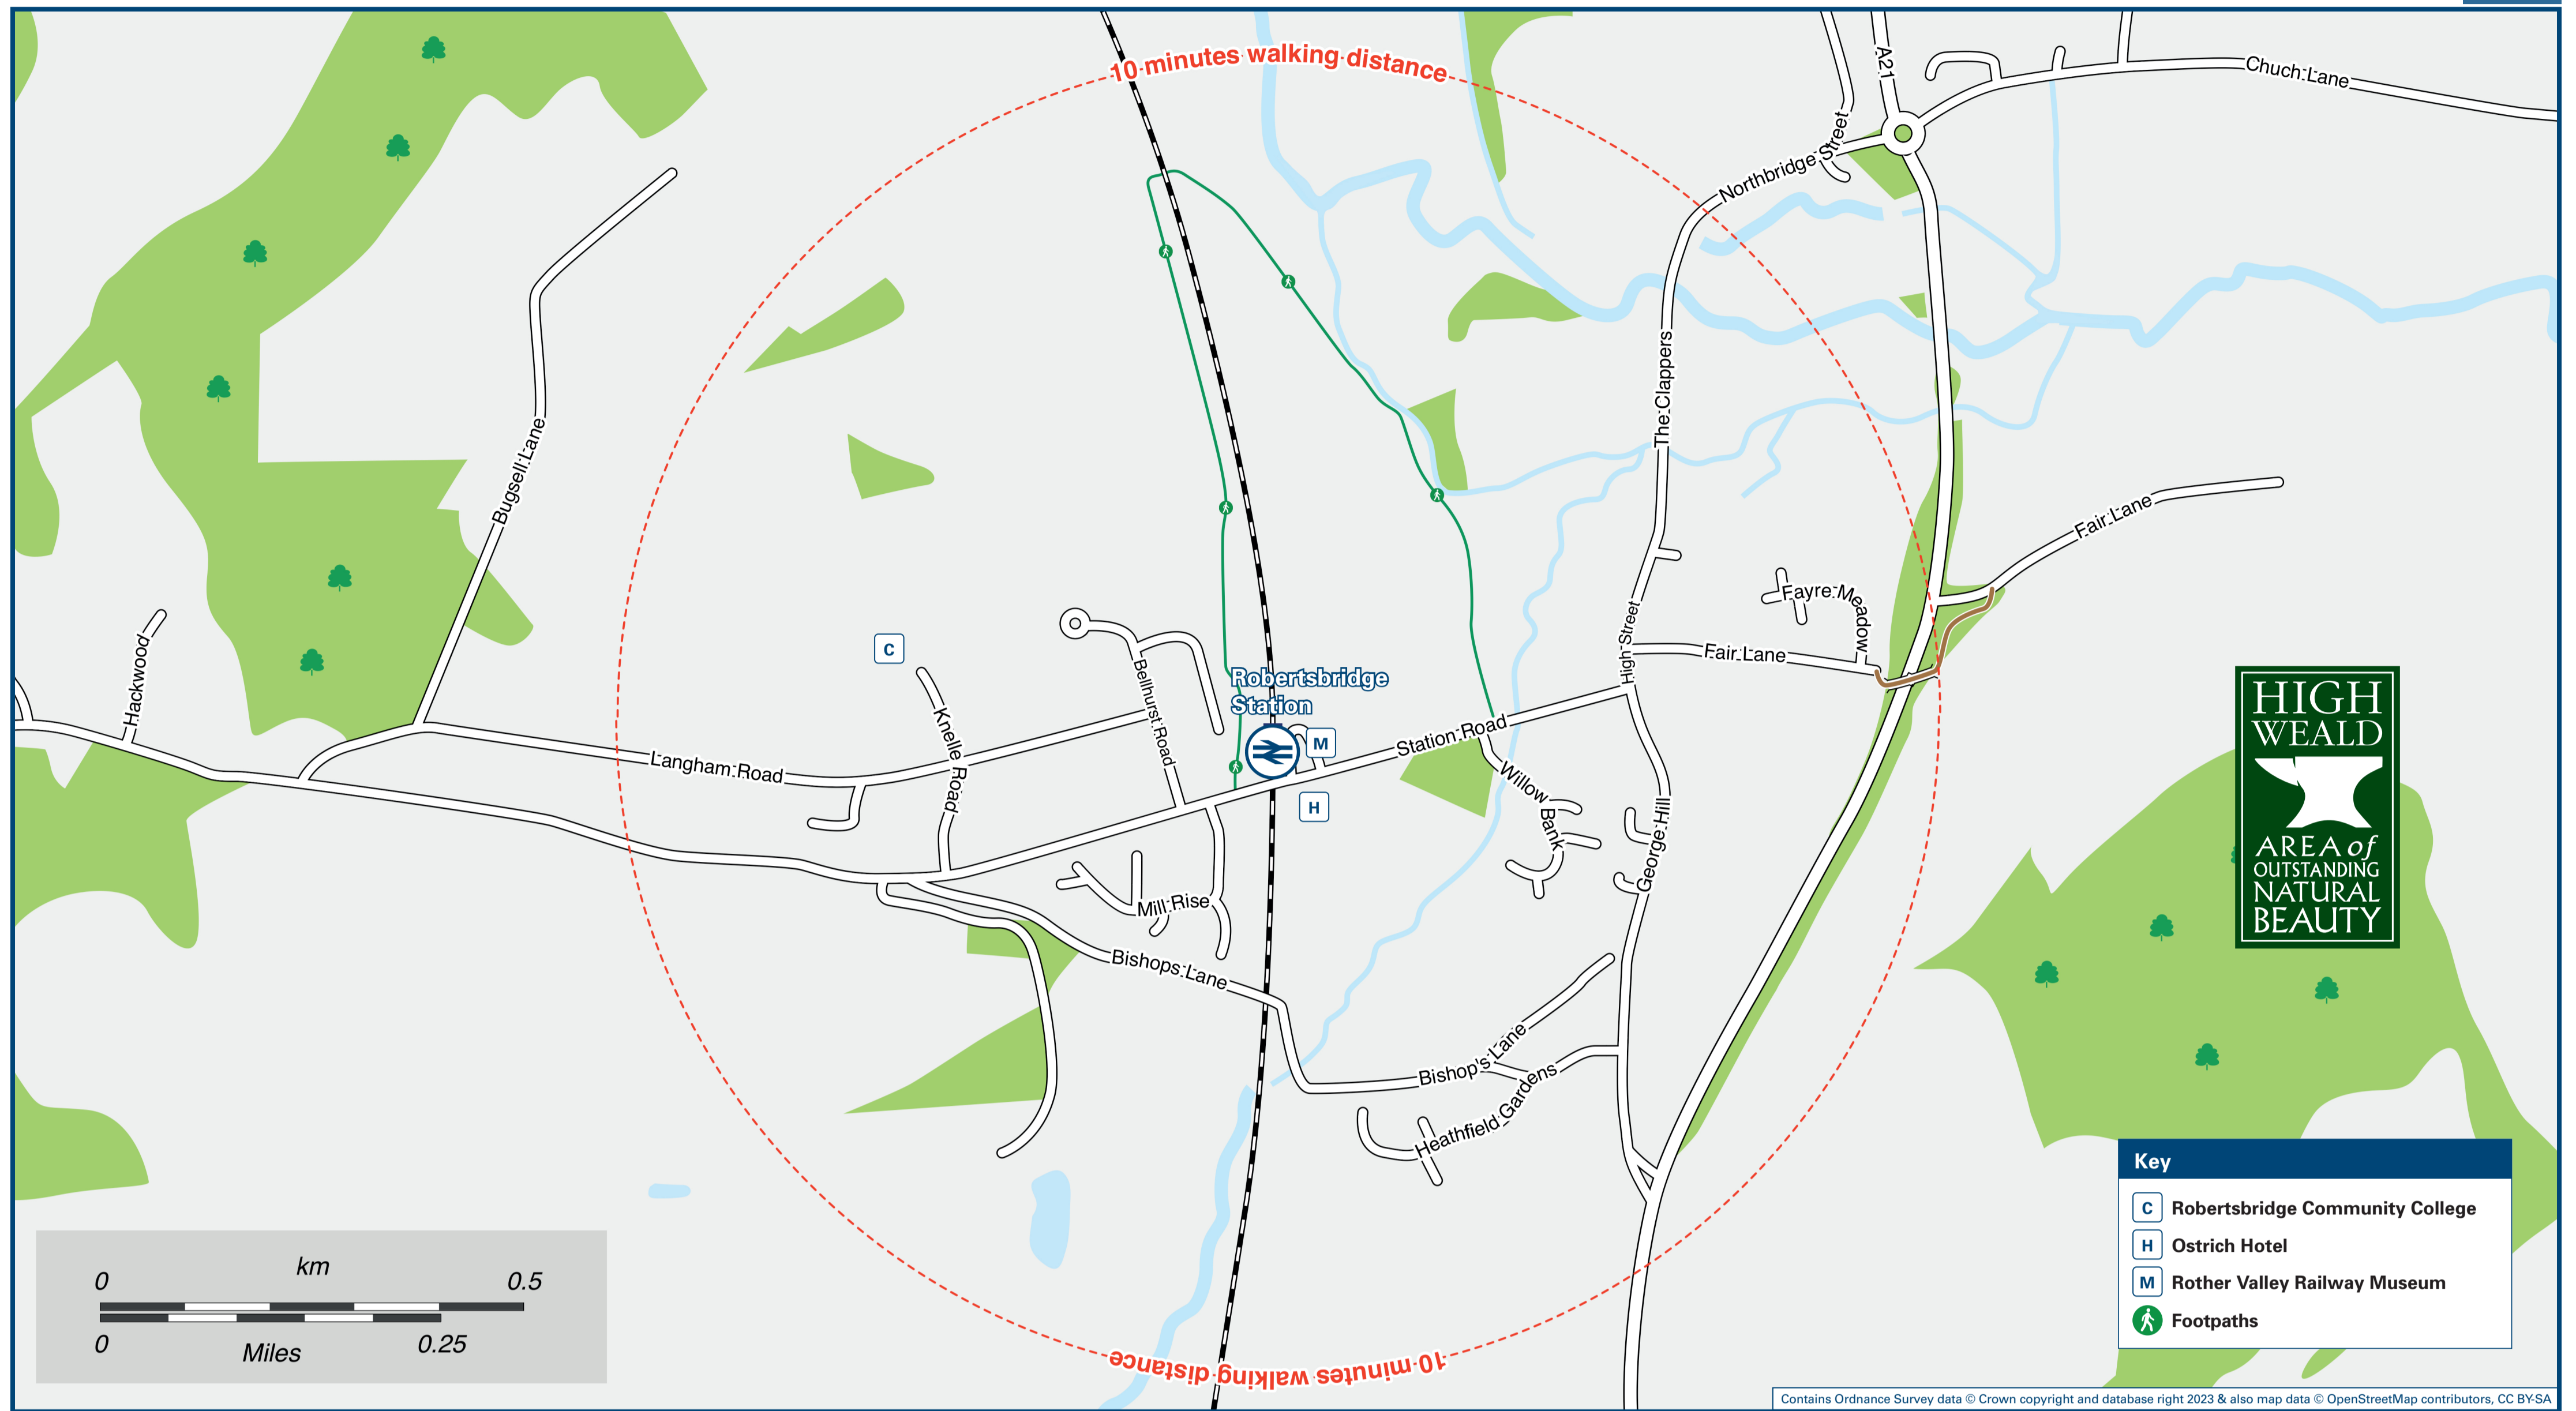

# Robertsbridge Station

# Onward Travel Information

## Local area map

## Main destinations by bus

(Data correct at July 2024)

DESTINATION	BUS ROUTES	BUS STOP
Battle	1066	A
Beauport	1066	A
Frant	1066	B
Hastings	1066	A
Hawkhurst	1066	B
Hurst Green	1066	B
John's Cross	1066	A
Northbridge Street	1066	B
Silverhill	1066	A
St Leonards Warrior Square	1066	A
Telham	1066	A
Tunbridge Wells	1066	B
Wadhurst	1066	B
Whatlington	1066	A