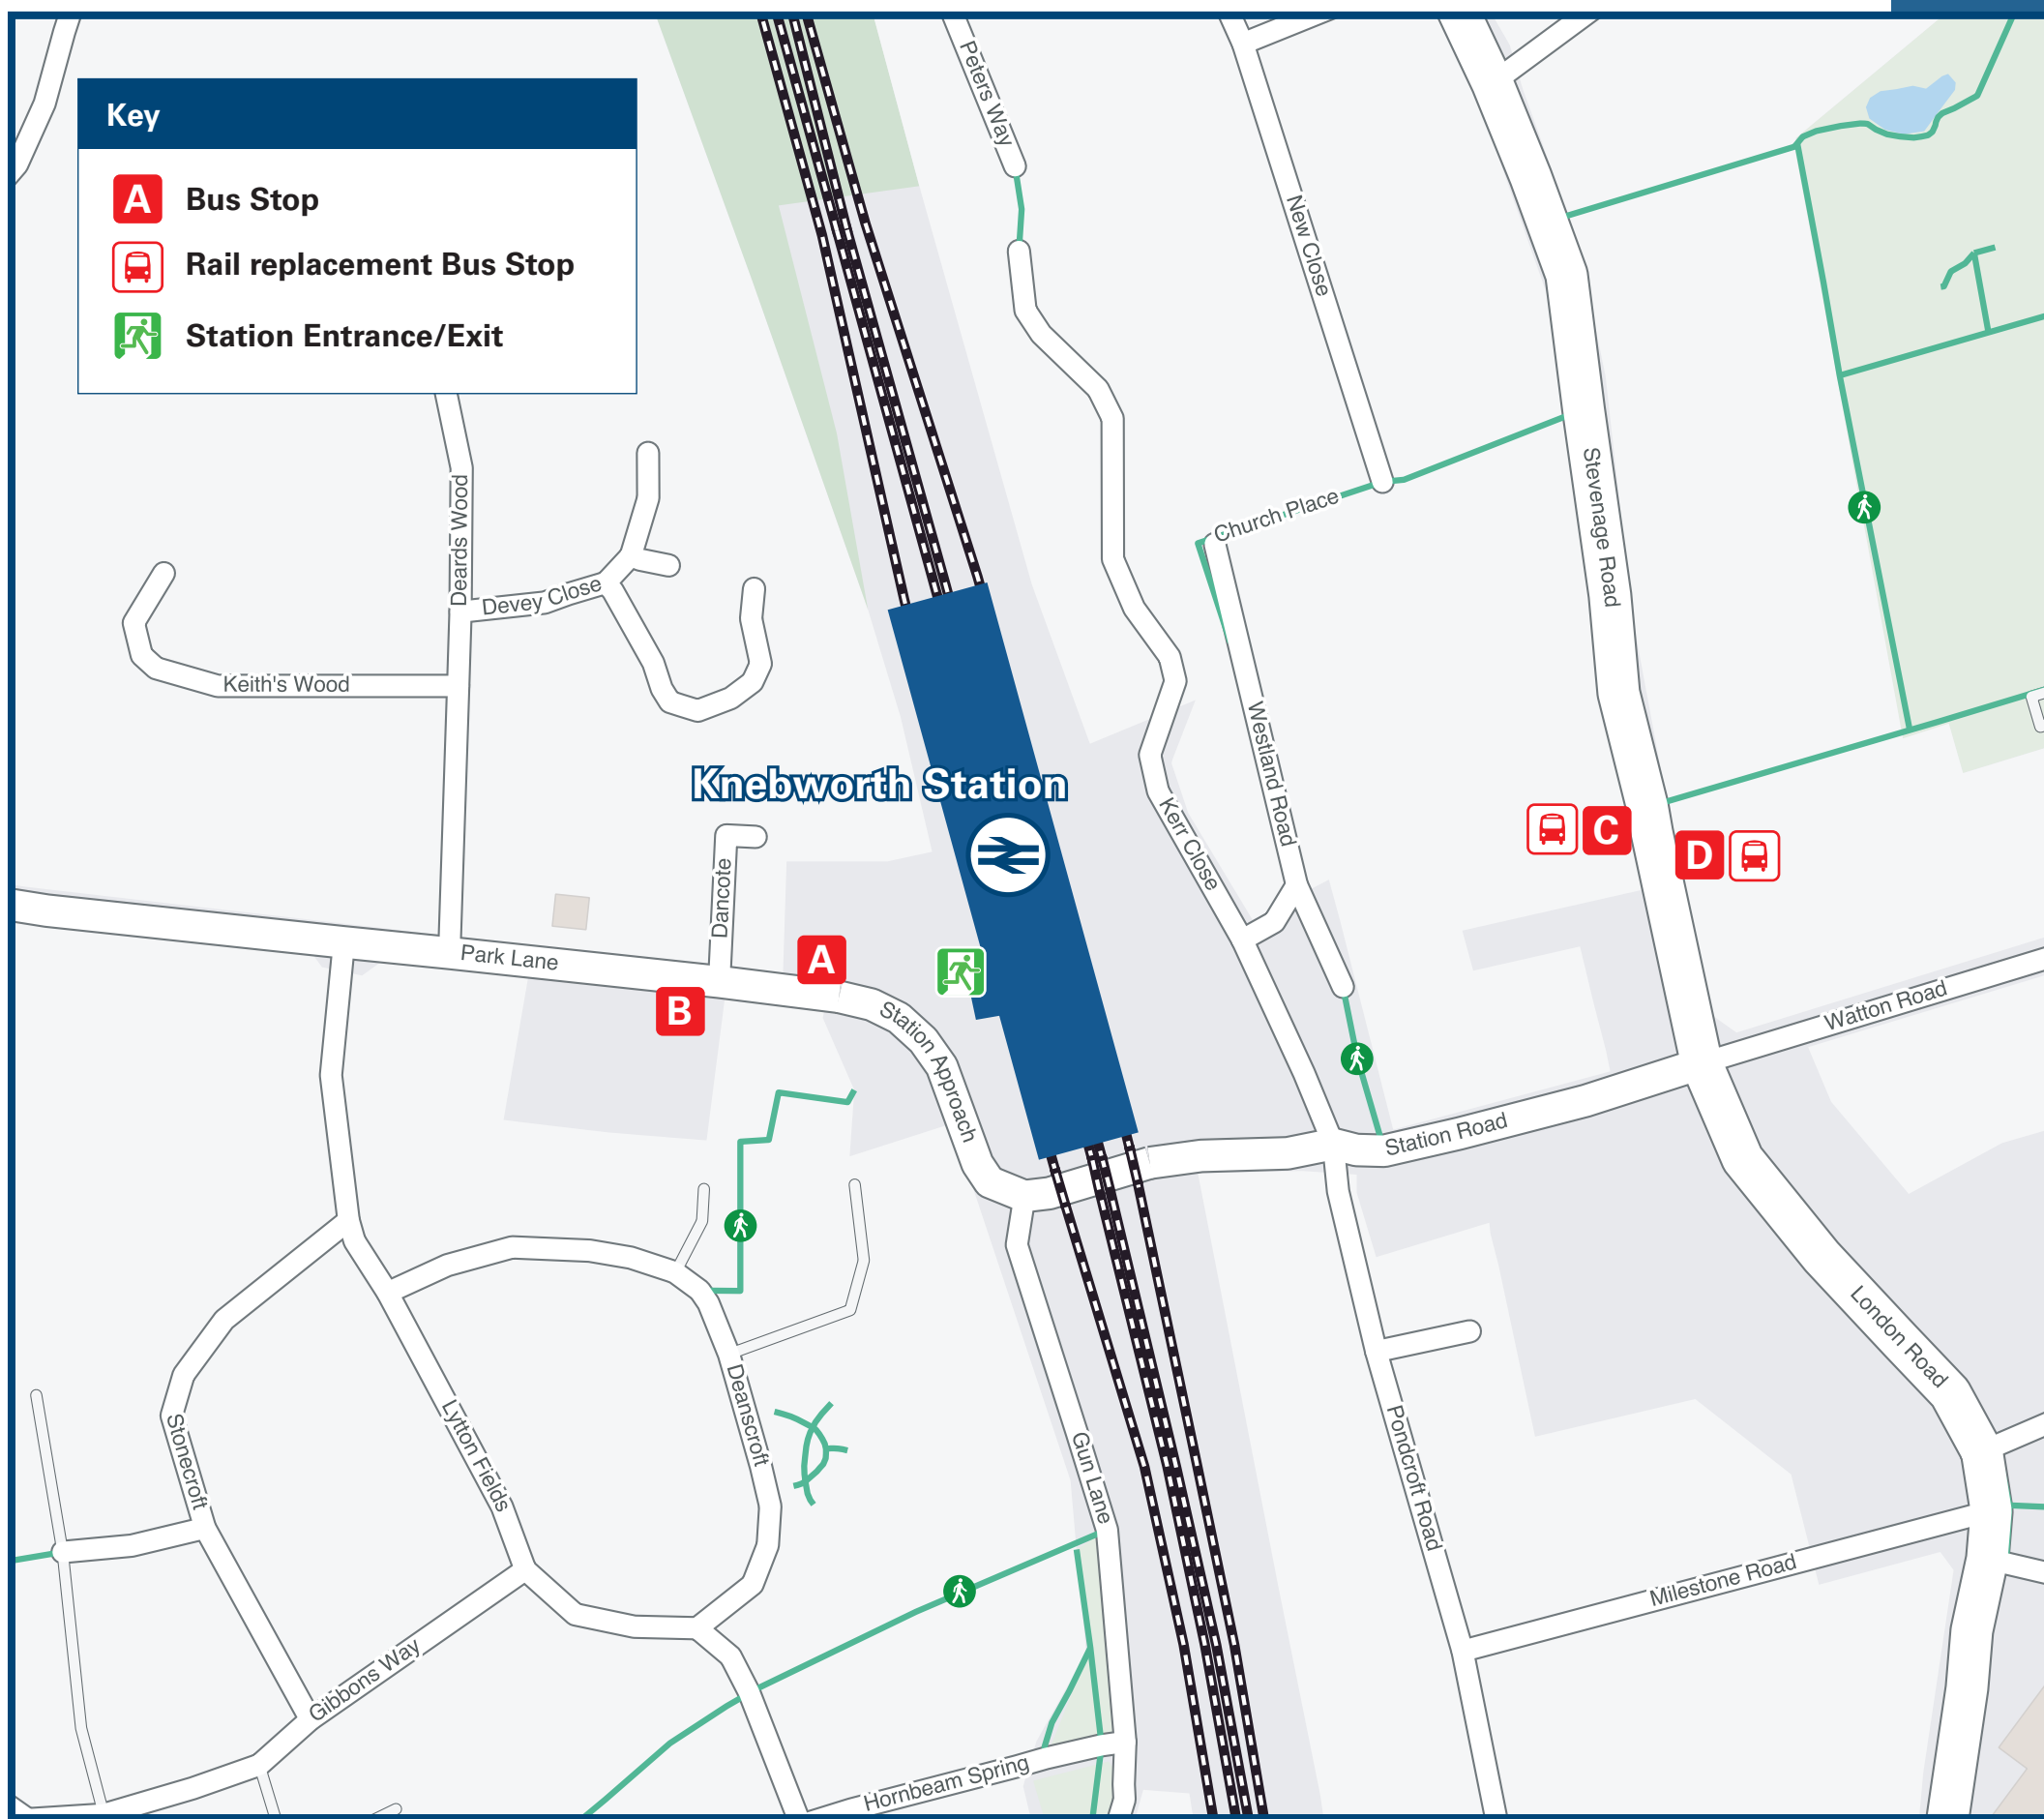

Knebworth Station

Onward Travel Information

Buses

Rail replacement buses depart from public bus stop C on Stevenage Road towards Stevenage; rail replacement buses depart from public bus stop D on Stevenage Road towards Welwyn and London.

Local area map

Main destinations by bus

(Data correct at May 2024)

DESTINATION	BUS ROUTES	BUS STOP
Bramfield	379*	D
Bull's Green	379*	D
Chiltern Green	44*	B
Codicote	44*	B
Datchworth	379*	D
Digswell Park (Welwyn Garden City)	301	D
Fleetville (St Albans)	301, 725	D
Hatfield #	301, 725	D
Hertford (serves Hertford North Station)	379*	D
Kimpton	44*	B
Knightsfield (Welwyn Garden City)	301	D
Lister Hospital (Stevenage)	301, 725	C
Luton	44*	B
Luton Airport Parkway	44*	B

DESTINATION	BUS ROUTES	BUS STOP
Monk's Wood (Retail Park)	44*	A
Newmill End	301, 379*, 725, 908	C
Nup End	44*	B
Oaklands (Mardley Hill)	44*	B
Oaklands (St Albans)	301, 908	D
Old Knebworth	301, 725	D
Peter's Green	44*	B
QEII Hospital (Welwyn Garden City)	44*	B
St Albans City Centre (St Peter's Street)	301	D
St Albans City Station (for Thameslink trains)	301, 725	D
Stevenage (Town Centre)	44*	A
Stevenage Old Town	44*, 301, 379*, 725, 908	C

DESTINATION	BUS ROUTES	BUS STOP
Welwyn	301, 725, 908	D
Welwyn Garden City (Town Centre)	301, 725, 908	D
Woolmer Green	301, 379*, 725, 908	D

Notes

Bus routes 725 & 908 run Mondays to Saturdays, only. No Sunday services.
 Bus route 301 runs daily services.
 For all bus times and days of operation please see bus stop timetables or contact Traveline.
 Direct trains operate to this destination from this station.
 Change here for National Rail services.
 Change here for domestic and international airline connections.
 * Bus routes 44 & 379 runs a limited Mondays to Saturdays service, only. No Sunday services.
 # Serves Hatfield: Railway Station; Town Centre; The Galleria Outlet Shopping and stops near to the University of Hertfordshire.