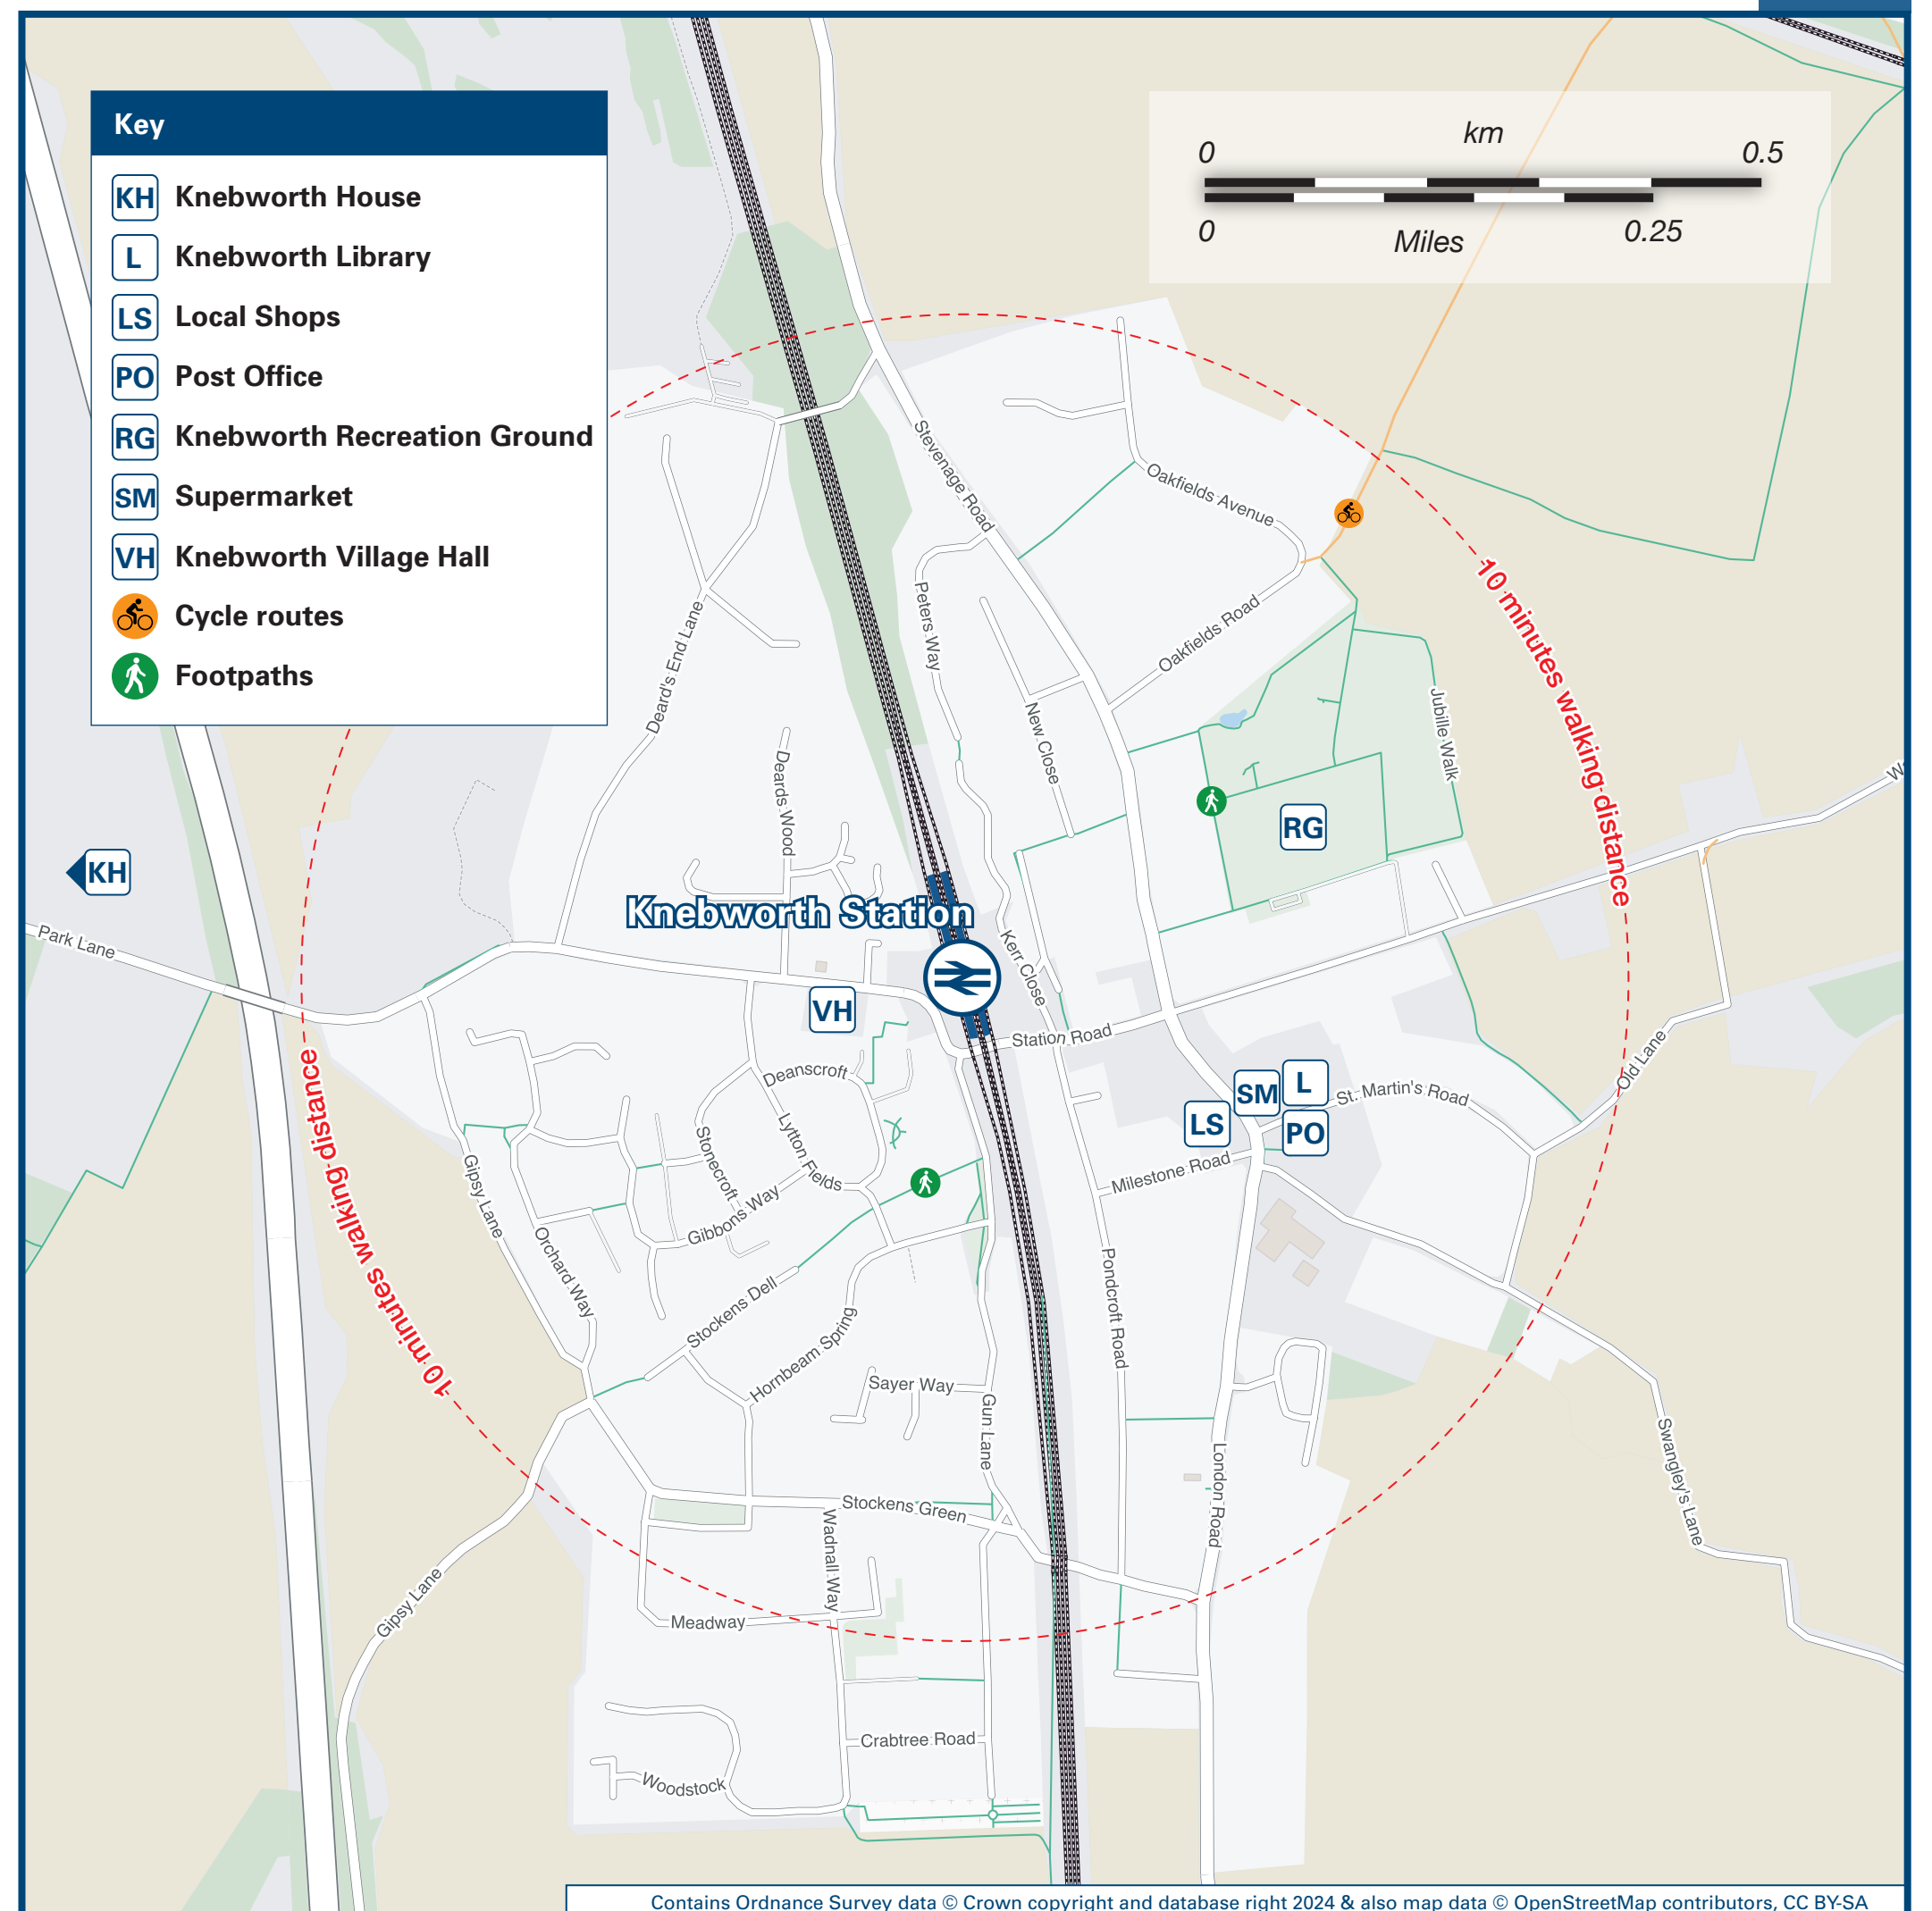

Knebworth Station

Onward Travel Information

Buses

Rail replacement buses depart from public bus stop C on Stevenage Road towards Stevenage; rail replacement buses depart from public bus stop D on Stevenage Road towards Welwyn and London.

Local area map

Main destinations by bus

(Data correct at May 2024)

DESTINATION	BUS ROUTES	BUS STOP
Bramfield	379*	D
Bull's Green	379*	D
Chiltern Green	44*	B
Codicote	44*	B
Datchworth	379*	D
Digswell Park (Welwyn Garden City)	301	D
Fleetville (St Albans)	301, 725	D
Hatfield #	301, 725	D
Hertford (serves Hertford North Station)	379*	D
Kimpton	44*	B
Knightsfield (Welwyn Garden City)	301	D
Lister Hospital (Stevenage)	301, 725	C
Luton	44*	B
Luton Airport Parkway	44*	B

DESTINATION	BUS ROUTES	BUS STOP
Monk's Wood (Retail Park)	44*	A
Newmill End	301, 379*, 725, 908	C
Nup End	44*	B
Oaklands (Mardley Hill)	44*	B
Oaklands (St Albans)	301, 908	D
Old Knebworth	301, 725	D
Peter's Green	44*	B
QEII Hospital (Welwyn Garden City)	44*	B
St Albans City Centre (St Peter's Street)	301	D
St Albans City Station (for Thameslink trains)	301, 725	D
Stevenage (Town Centre)	44*	A
Stevenage Old Town	44*, 301, 379*, 725, 908	C