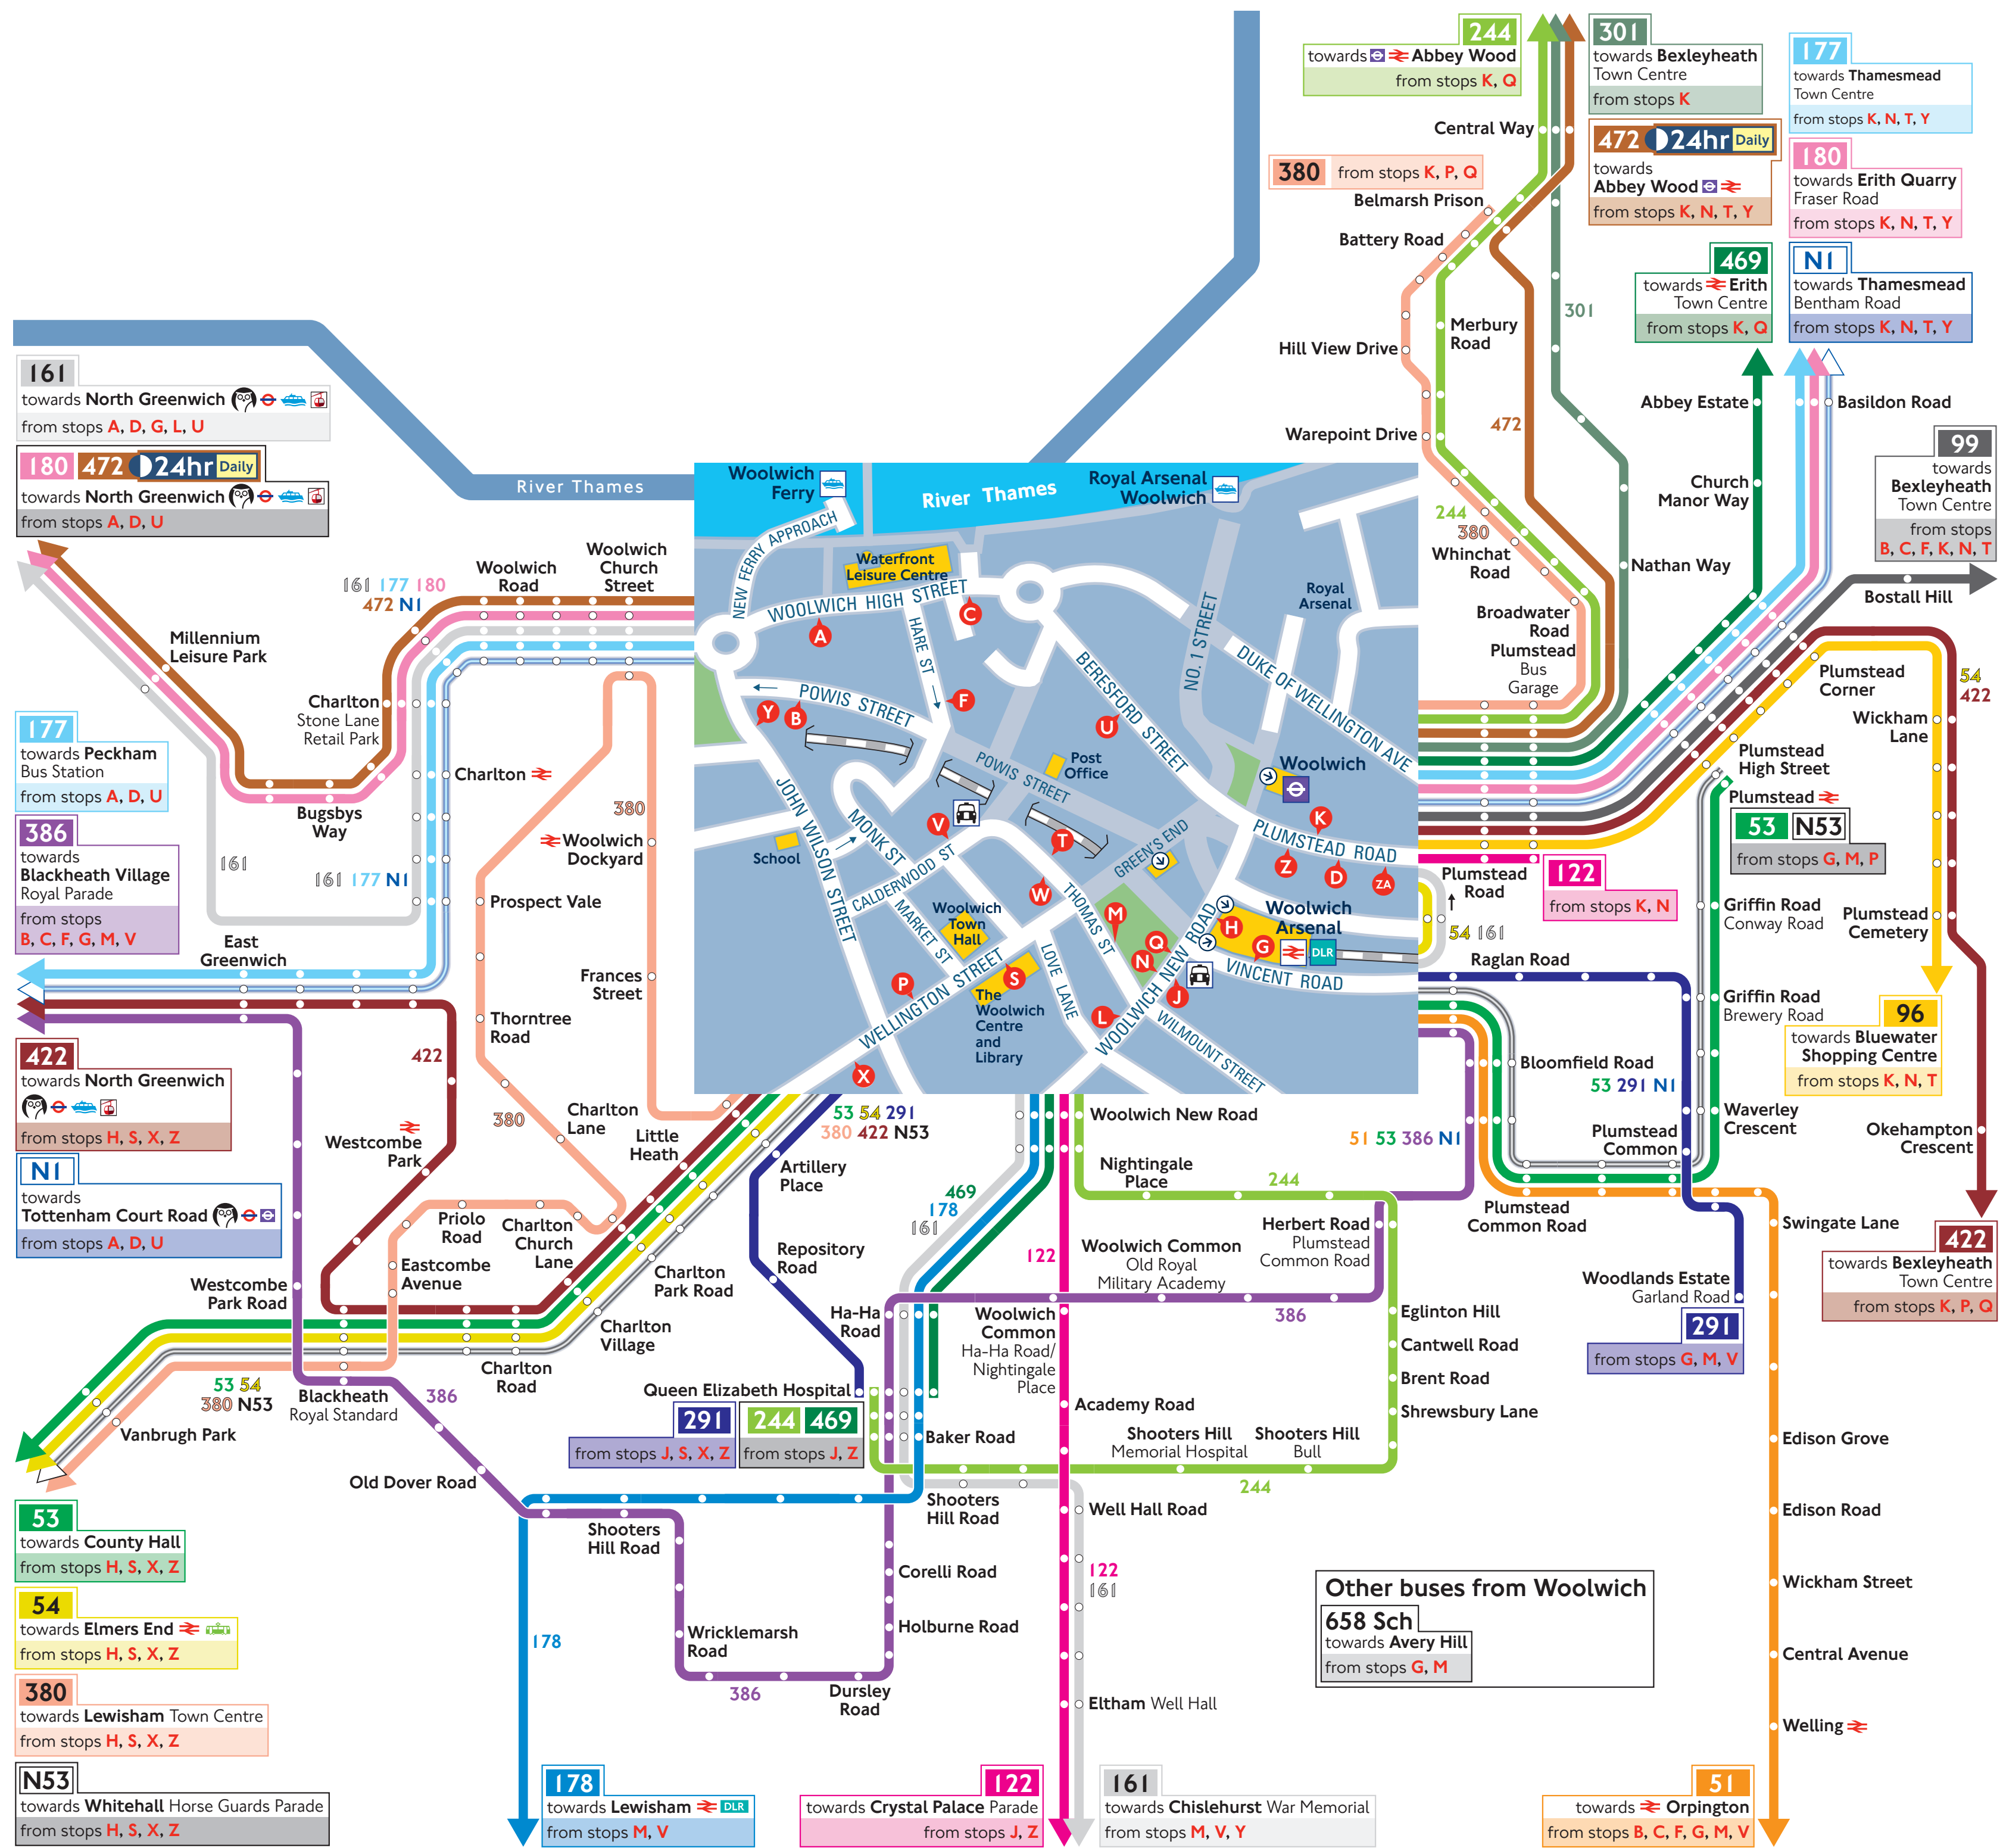

Woolwich station

Continuing your journey using local buses

How to use this map

- Find your destination on the map or in the Destination finder
- See the coloured lines on the map and numbers in the Destination finder for the bus routes that go to your destination
- Check the Destination finder and map (at the end of each coloured line) for the bus stops to catch your bus from
- Use the central map to find the nearest bus stop for your route
- Look for the bus stop letters at the top of the stop (see example for stop A to the right)

Key

- Connections with London Underground
- Connections with London Overground
- Connections with Elizabeth line
- Connections with National Rail
- Connections with DLR
- Connections with London Trams
- Connections with river boats
- Connections with London Cable Car
- Taxi rank
- Tube/London Overground station with 24-hour service Friday and Saturday nights
- Sch School journeys only

Ways to pay

Destination finder

Destination	Bus routes	Bus stops
A Abbey Estate	469	K, Q
A Abbey Wood	180, 472, NI	K, N, T, Y
B Aldwych for Covent Garden	301	A, D, U
B Barnehurst	99	B, C, F, K, N, T
B Beckenham Hill	54	H, S, X, Z
B Beckenham Junction	54	H, S, X, Z
B Bellingham	54	H, S, X, Z
B Belvedere	469	K, Q
B Belvedere	422	K, Q, P
B Bexleyheath	96	B, C, F, K, N, T
B Bexleyheath	301	K
B Blackfen	422	K, O, P
B Blackheath	54, 380	H, S, X, Z
B Blackheath	386	B, C, F, G, M, V
B Blackheath Royal Standard	53, 54, 380, 422	H, S, X, Z
B Blackheath Village Royal Parade	386	B, C, F, G, M, V
B Bluewater Shopping Centre	96	B, C, F, K, N, T
B Brampton Road	301	K
B Broadwater Road	244	K, Q
B Broadwater Road	380	K, O, P
C Charlton	161	A, D, G, L, U
C Charlton Village	177, NI	A, D, U
C Chislehurst	161	M, V, Y
C Crayford Town Hall	96	K, N, T
C Crofton Park	122	J, Z
C Crook Log	96	K, N, T
C Crystal Palace Parade	122	J, Z
D Darent Valley Hospital	96	K, N, T
D Dartford	96	K, N, T
D Deptford Bridge	53, N53	H, S, X, Z
D Dursley Road	177	A, D, U
D Dursley Road	386	B, C, F, G, M, V
E East Greenwich	177, NI	A, D, U
E East Greenwich	422	B, C, F, G, M, V
E East Greenwich	122	H, S, X, Z
E Elephant & Castle	NI	A, D, U
E Elmers End	54	H, S, X, Z
E Eltham and Church	161	M, V, Y
E Eltham Well Hall	122	J, Z
E Eltham Green	161	M, V, Y
E Eltham Green	178	M, V