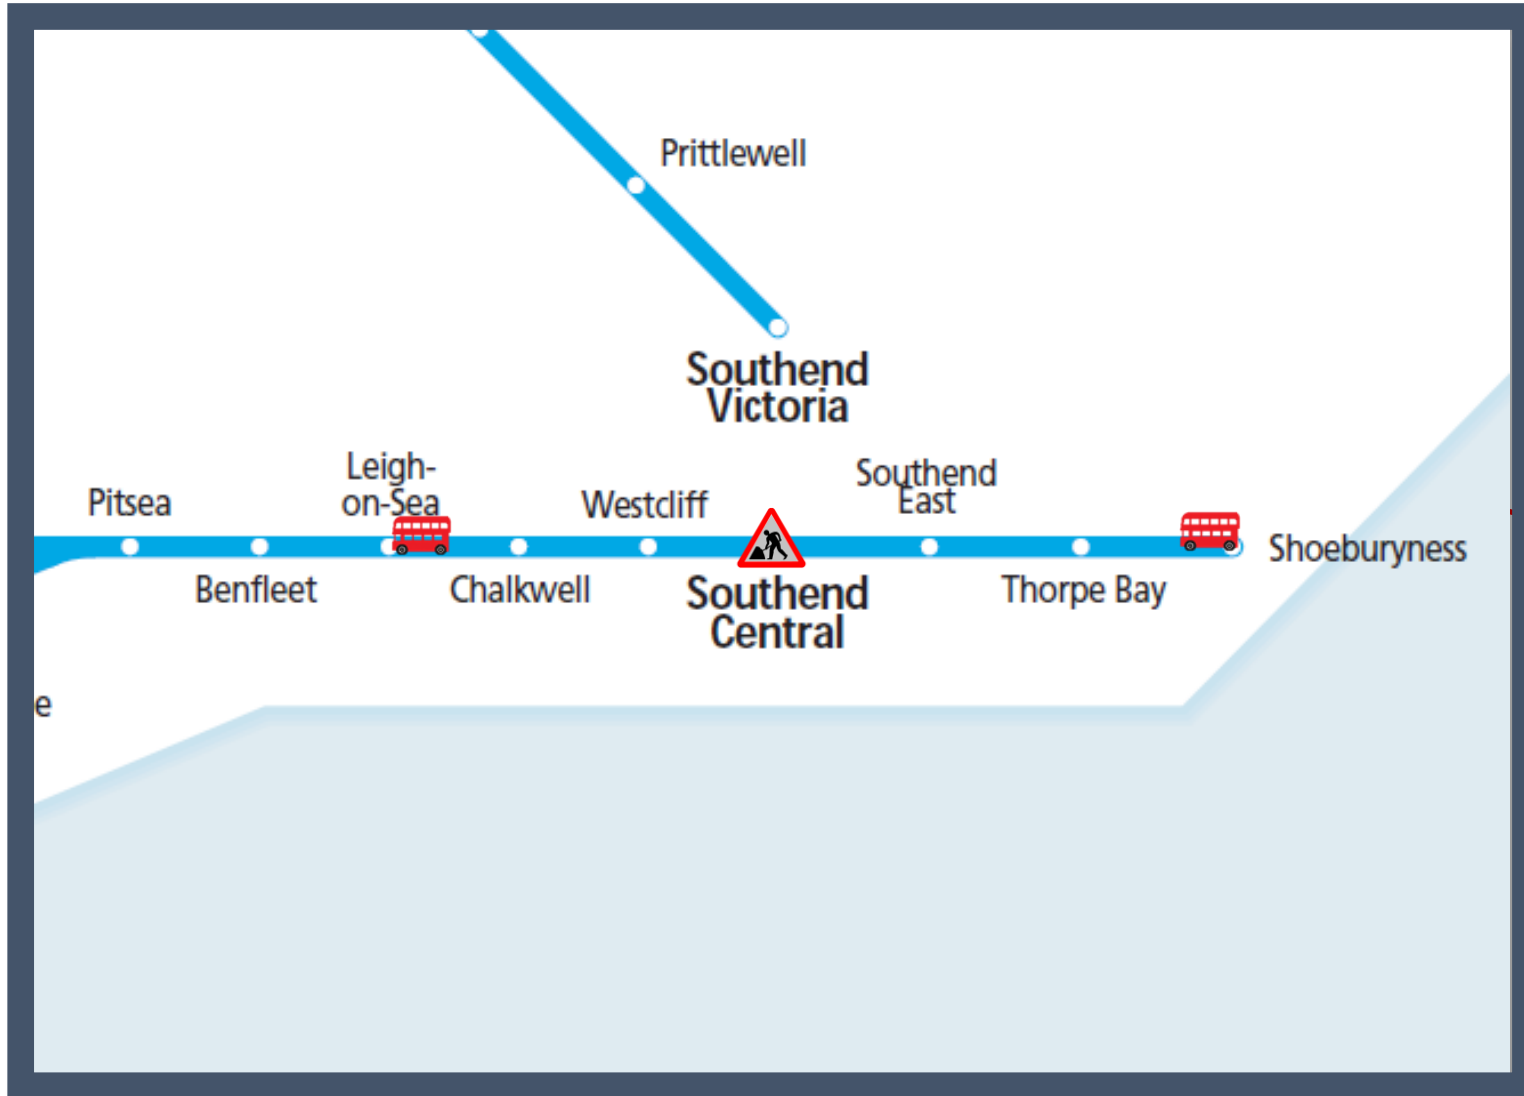

Buses replace trains between Leigh-on-Sea and Shoeburyness

TOC affected: c2c

Key:

Engineering Works

Bus Replacement Services