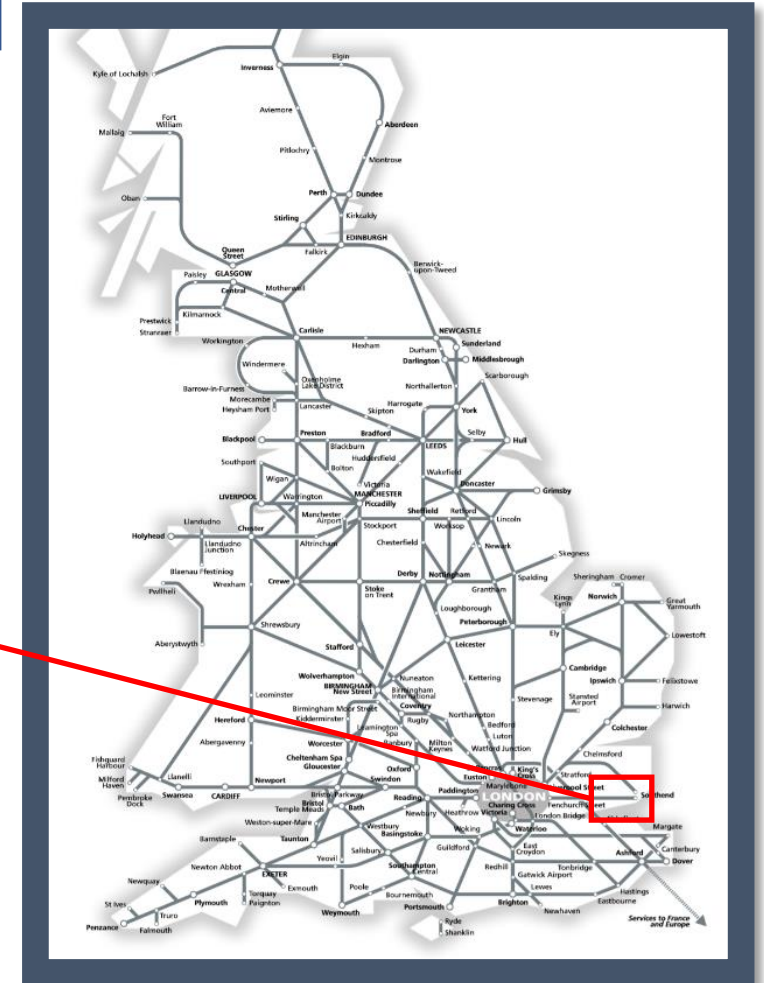

Buses replace trains between Leigh-on-Sea and Shoeburyness

TOC affected: c2c

Key:

Engineering Works

Bus Replacement Services