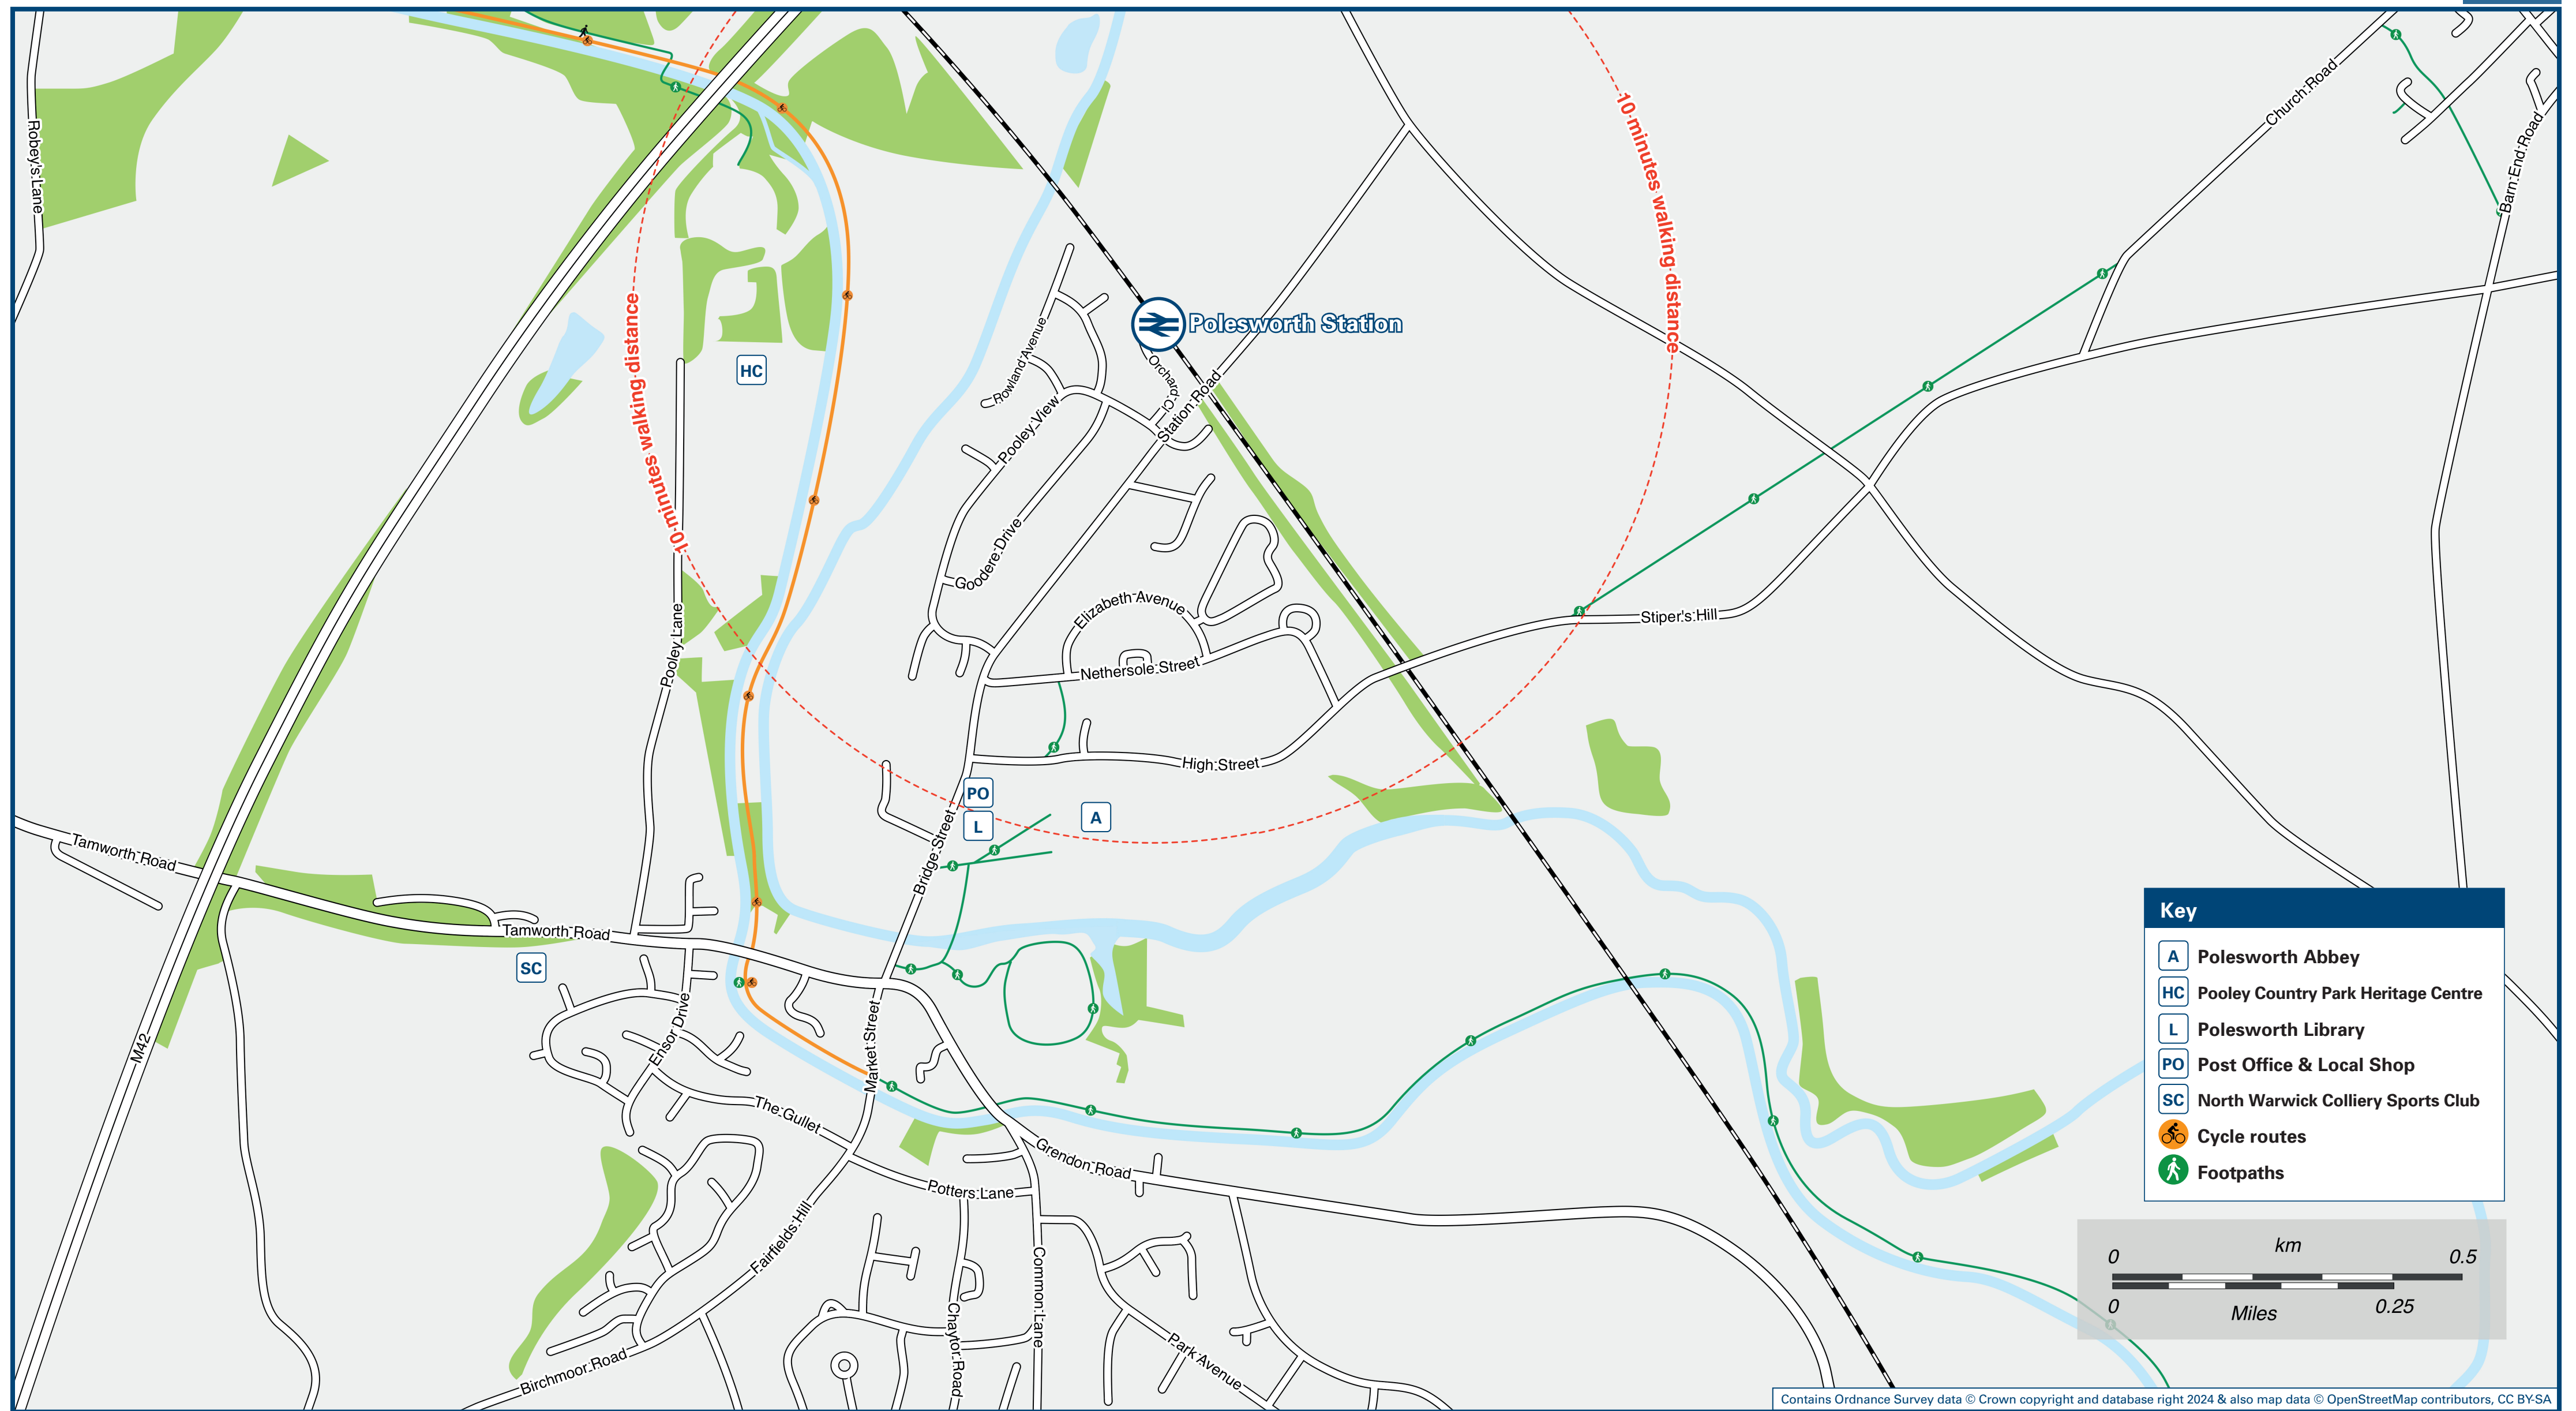

Polesworth Station

Onward Travel Information

Local area map