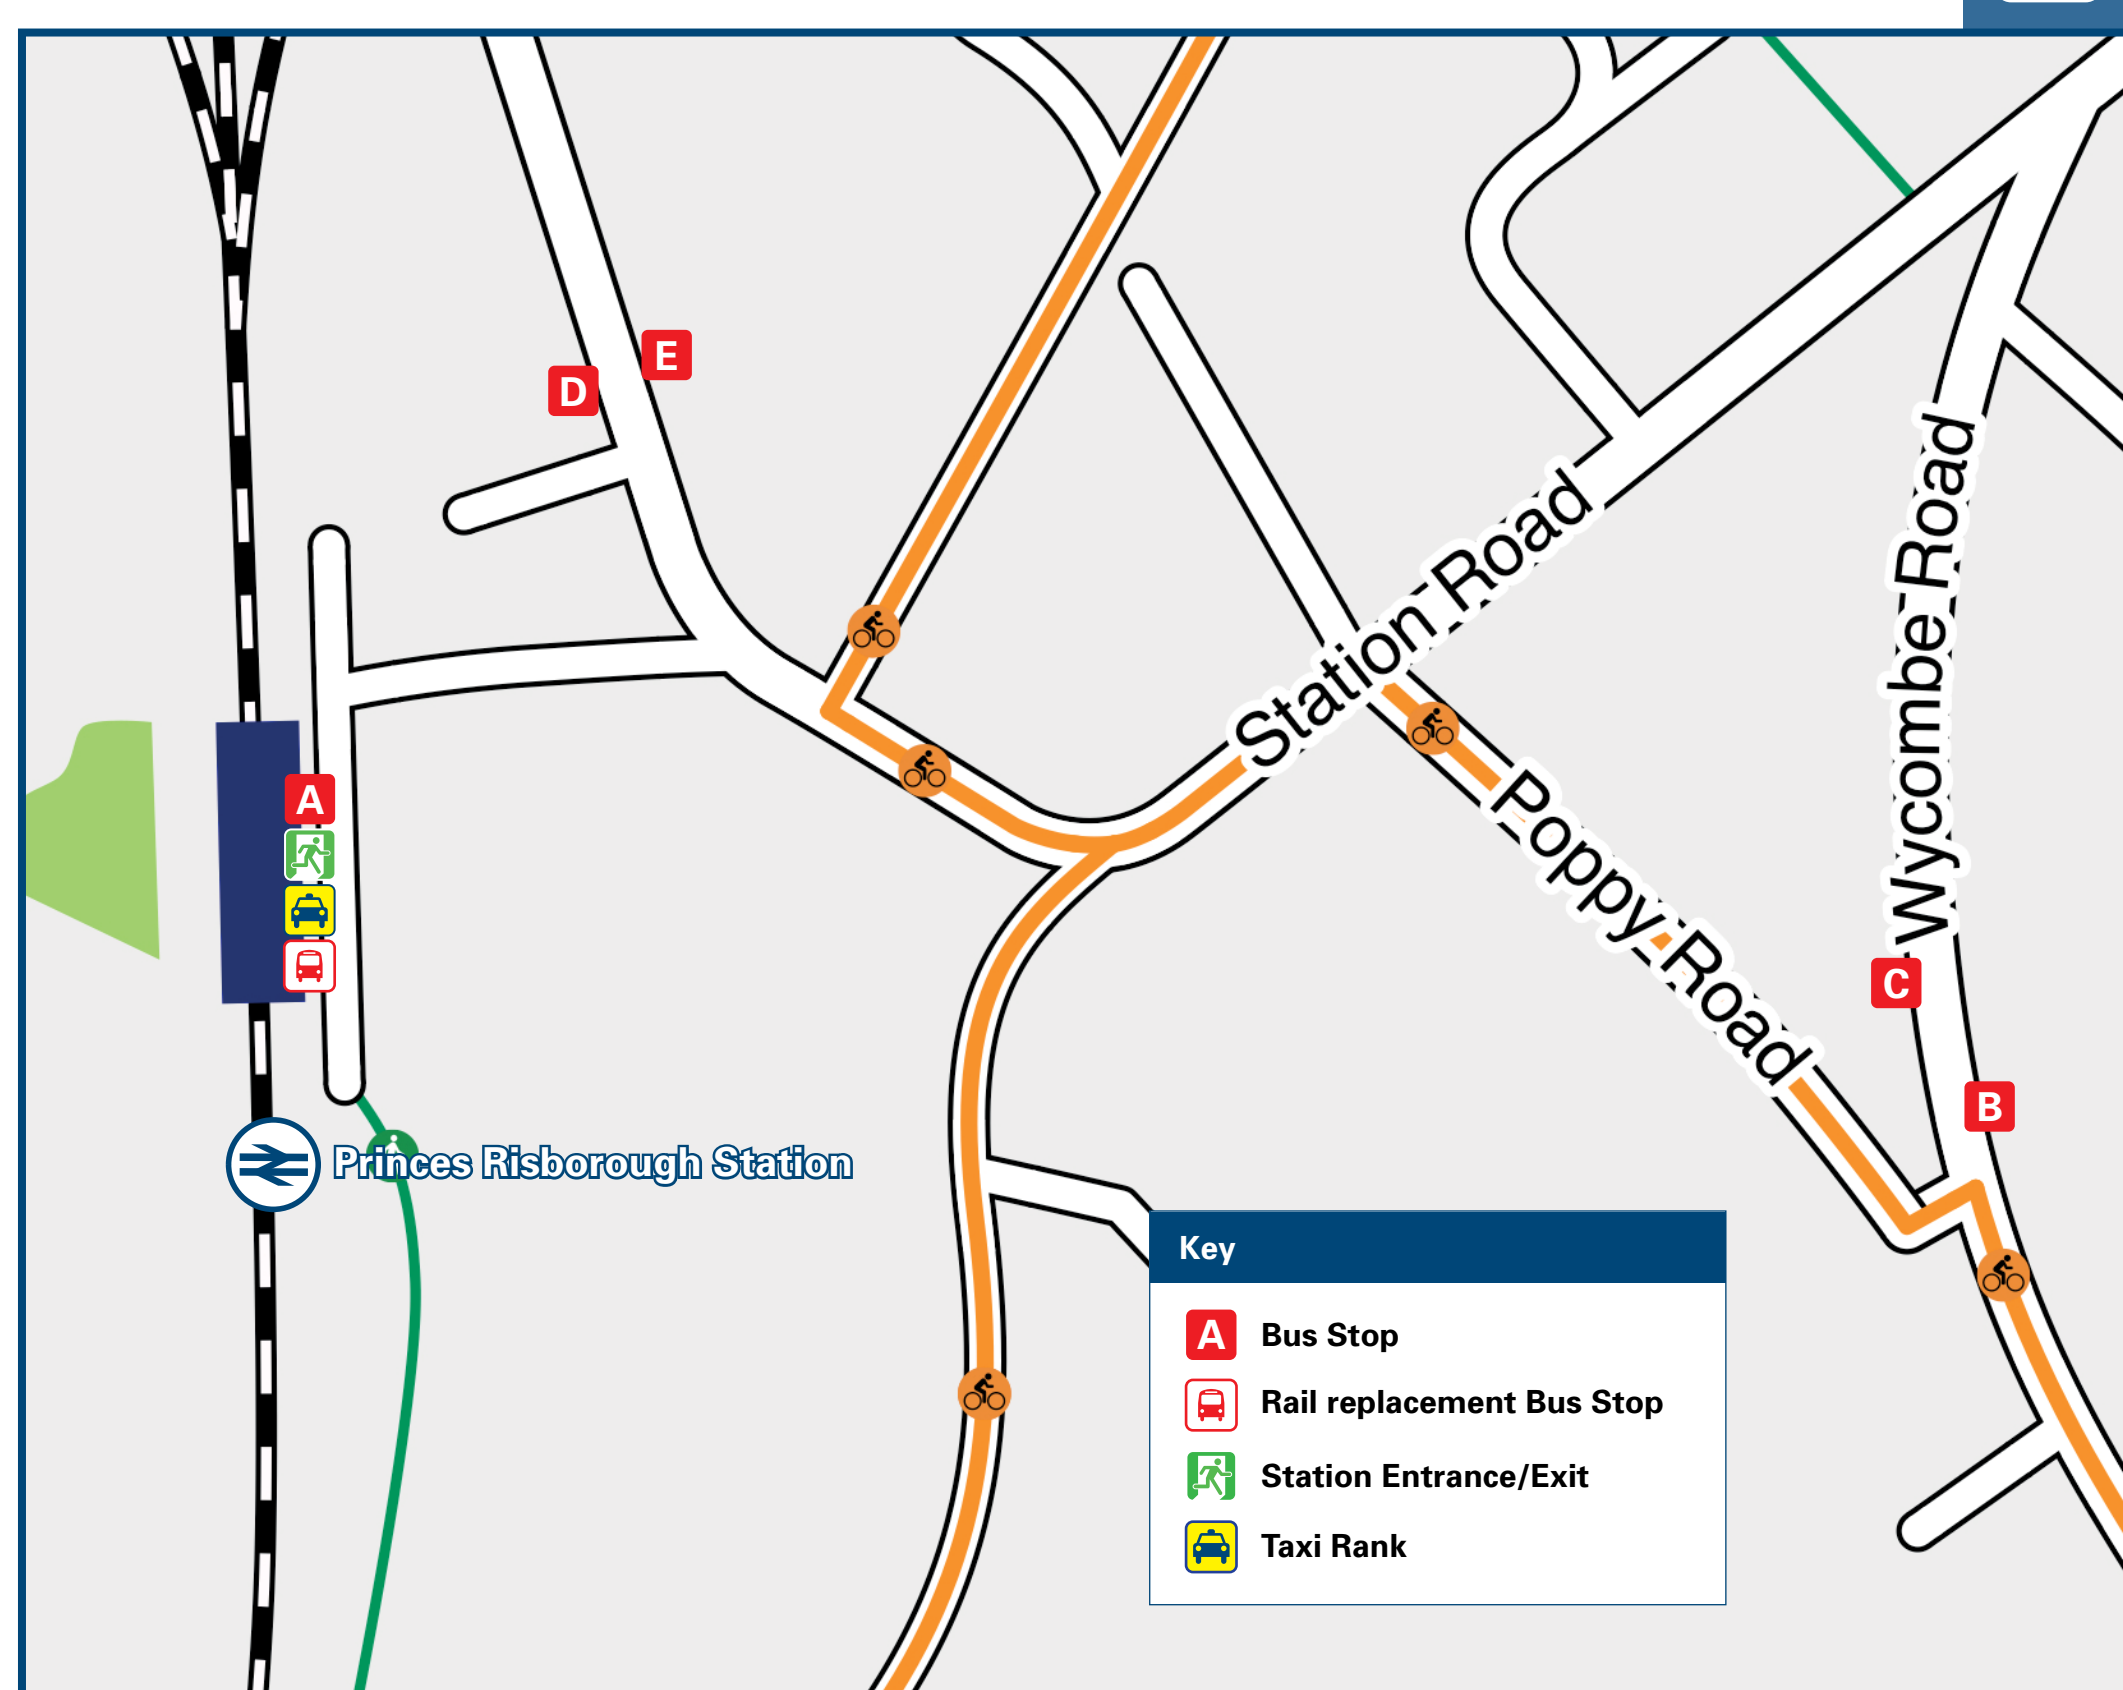

Buses and Taxis

Rail replacement bus services depart from the station entrance.

Main destinations by bus

(Data correct at August 2024)

DESTINATION	BUS ROUTES	BUS STOP
Aylesbury	130, 300	C
Bledlow	320#	A
Bradenham	130	B
Chinnor	320#	A
Great Kimble	130, 300	C
High Wycombe	130, 300	B
Hughenden Valley	300	B
Little Kimble	130, 300	C
Longwick	320#	A
Loosley Row	3*	D
Monks Risborough	300	B
Naphill	300	B
Princes Risborough (Town Centre)	15 minutes walk from this station via Station Road (see maps)	
	320#	A
	3*	E
Saunderton	130, 300	C
Stoke Mandeville Hospital	130	B
Stoke Mandeville Village	130, 300	C
Walter's Ash	300	B
West Wycombe Village	130	B

Notes

- Bus 3 (Risborough Area Community Bus) operates limited Monday to Saturday from the stops (D) and (E) on Summerleys road to Longwick. Further RCB routes can be caught from the town centre, Market Square stop. Bus routes 130 & 300 operate daily services, Mondays to Sundays.
- Direct trains operate to this destination from this station.
- # Bus route 320 operates a limited service on Mondays to Fridays, only. No Saturday, Sunday or Public Holidays service.
- Bus route 3 operates a limited service on Mondays to Saturdays, only. No Sunday service.

AONB Chiltern Hills AONB; www.chilternsaonb.org

Taxis

Princes Risborough Station is served by a taxi rank or cab office. Check availability before travelling, and pre-book if necessary. Please consider using the following local operators: (Inclusion of this number doesn't represent any endorsement of the taxi firm)

Risborough Cars
01844 274 111

Village Cars
01296 651 048

Further information about all onward travel

Local Cycle Info buckinghamshire.gov.uk For more information about cycle routes.	National Cycle Info sustrans.org.uk Sustrans is the UK's leading sustainable transport charity.	Bus Times See timetable displays at bus stops. www.traveline.info 0871 200 22 33 calls cost 10p per minute plus your phone company's access charge	NextBuses Find the bus times for your stop. Search for a bus stop by entering a postcode, street & town or a stop name & town.	PlusBus plusbus.info A discount price 'bus pass' that you buy with your train ticket. It gives you unlimited bus travel around your chosen town, on participating buses.

National Rail Enquiries

Online nationalrail.co.uk	NRE App Free National Rail Enquiries app for iOS and Android	Social Media facebook.com/nationalrailenq @nationalrailenq	Alert Me You can sign up to Alert Me messages on the National Rail Enquiries website where you can receive train and platform notifications directly to your smart phone. nationalrail.co.uk/alertme	Contact Centre 03457 48 49 50 Calls cost no more than calls to geographic numbers (01 or 02) and may be recorded.	PlusBike nationalrail.co.uk/plusbike For more information.

National Rail
Britain's train companies working together

Scan this code with your mobile for full station information.