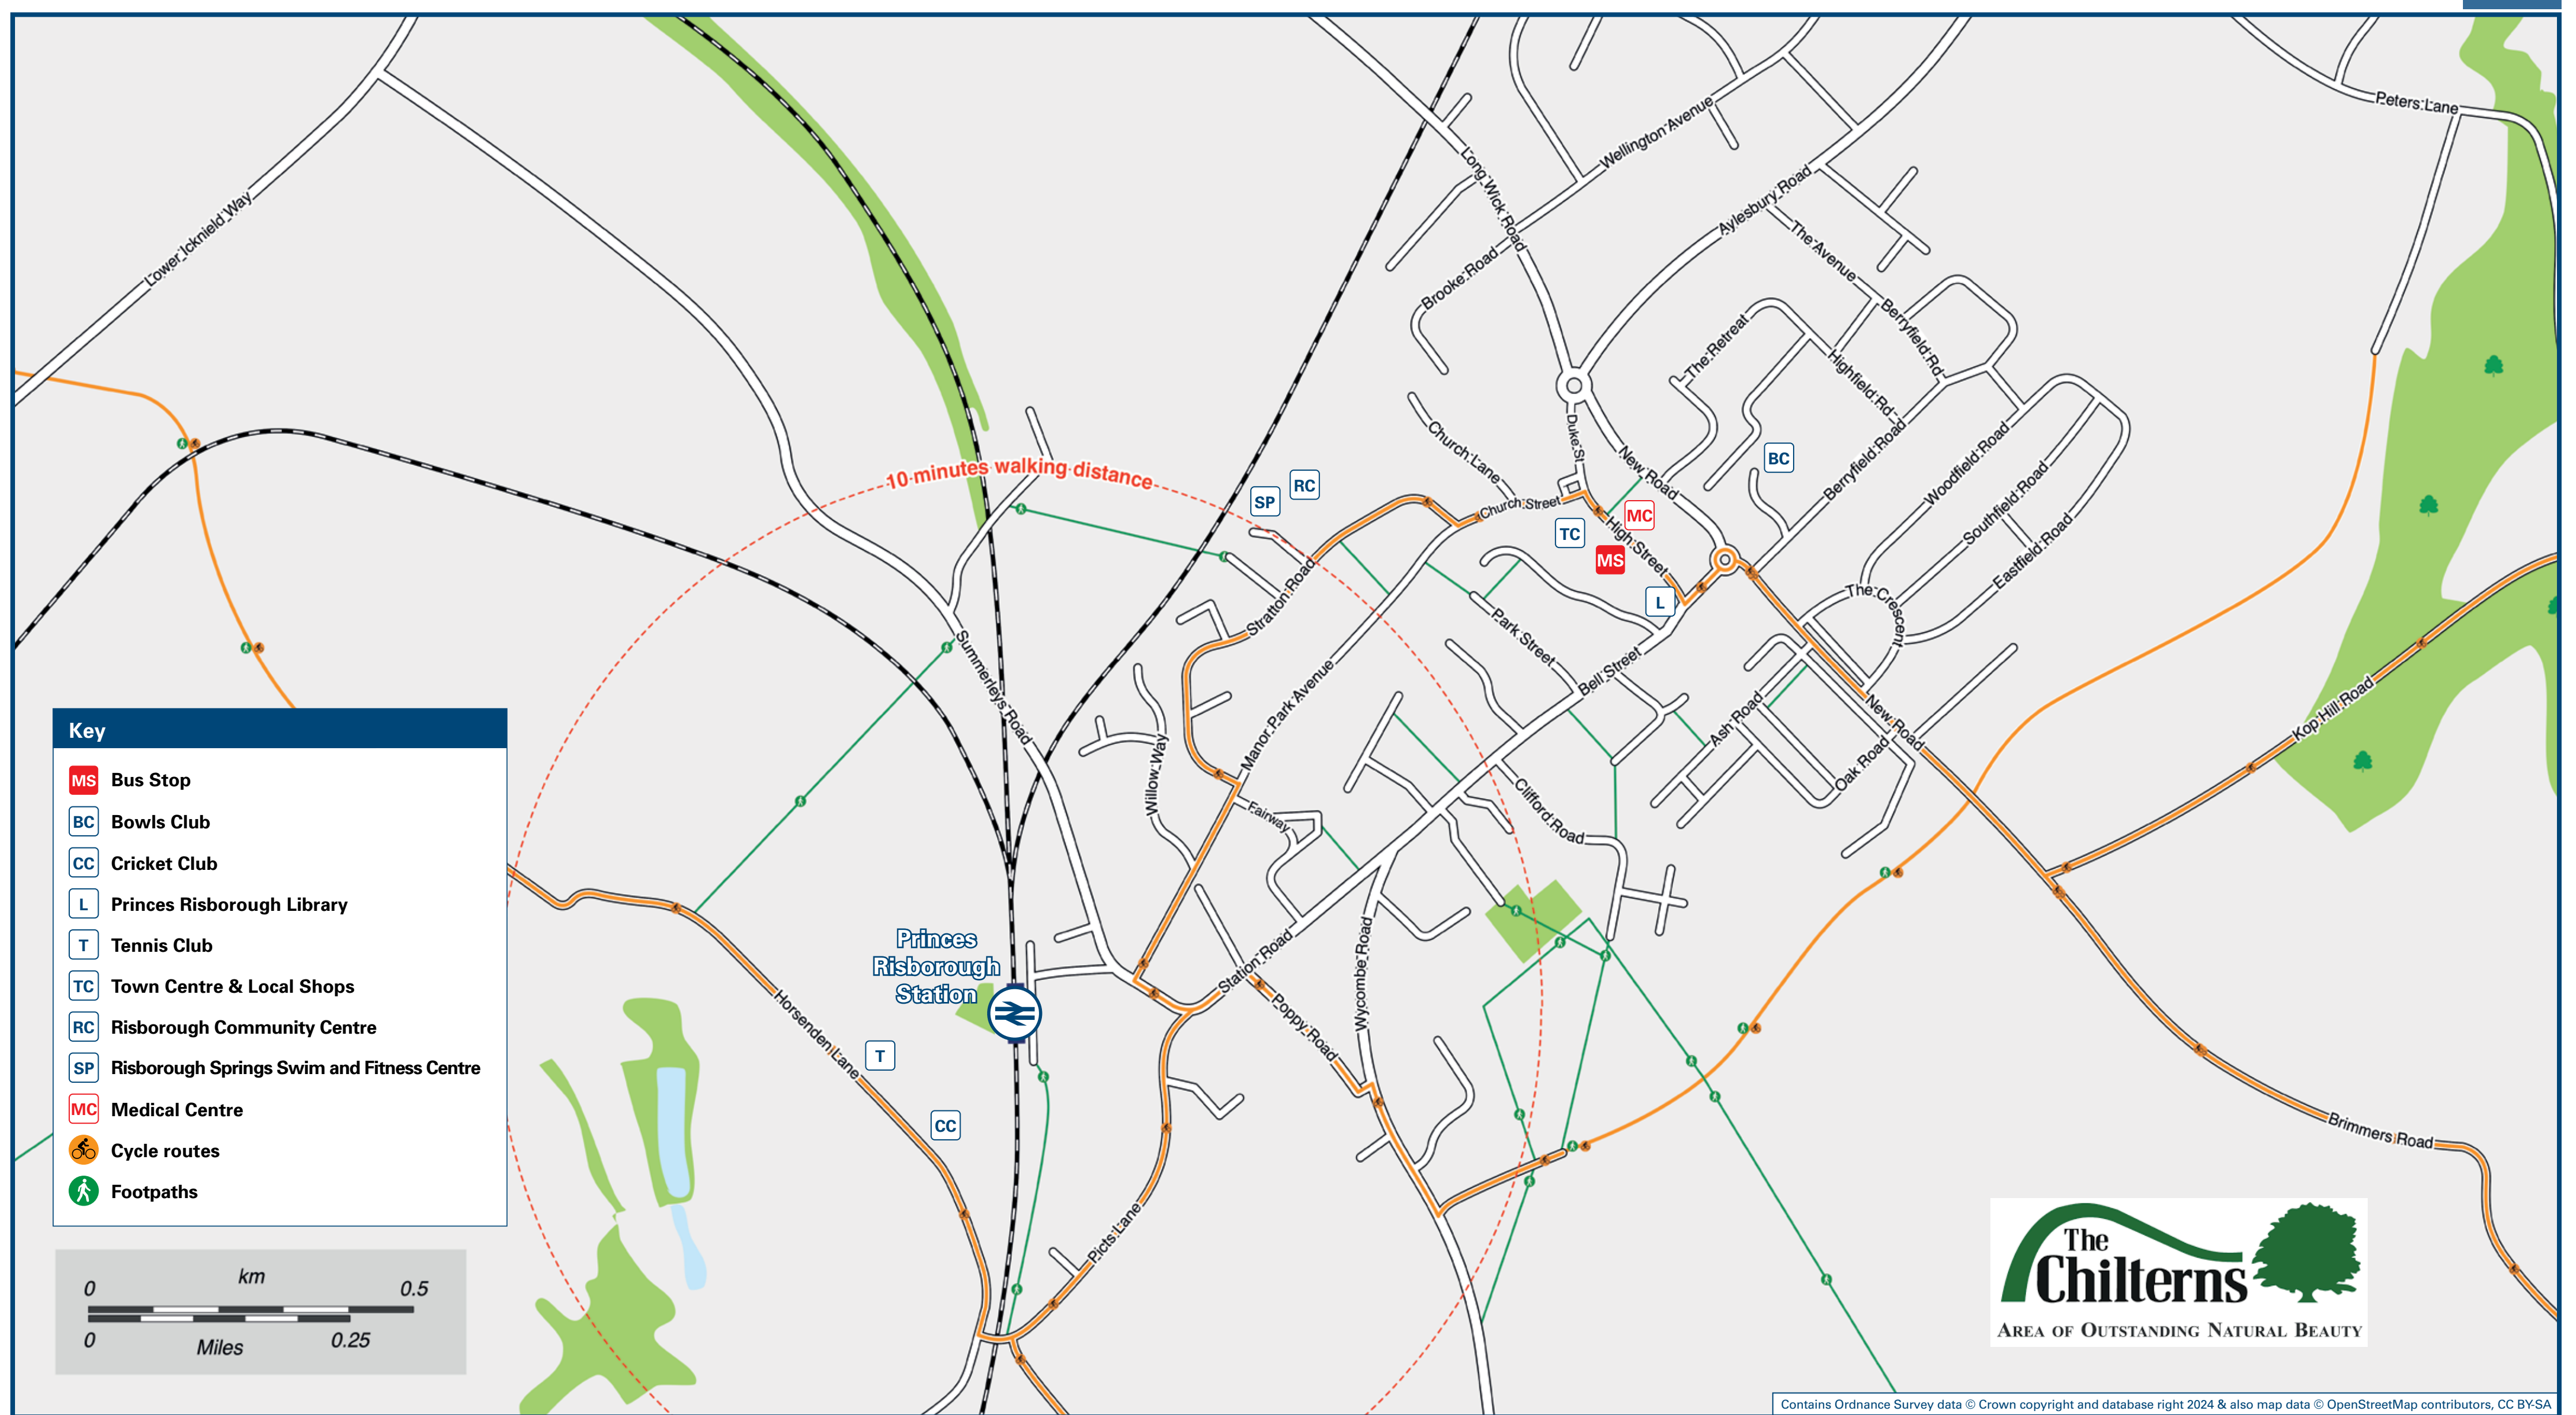

Princes Risborough Station

Onward Travel Information

Local area map