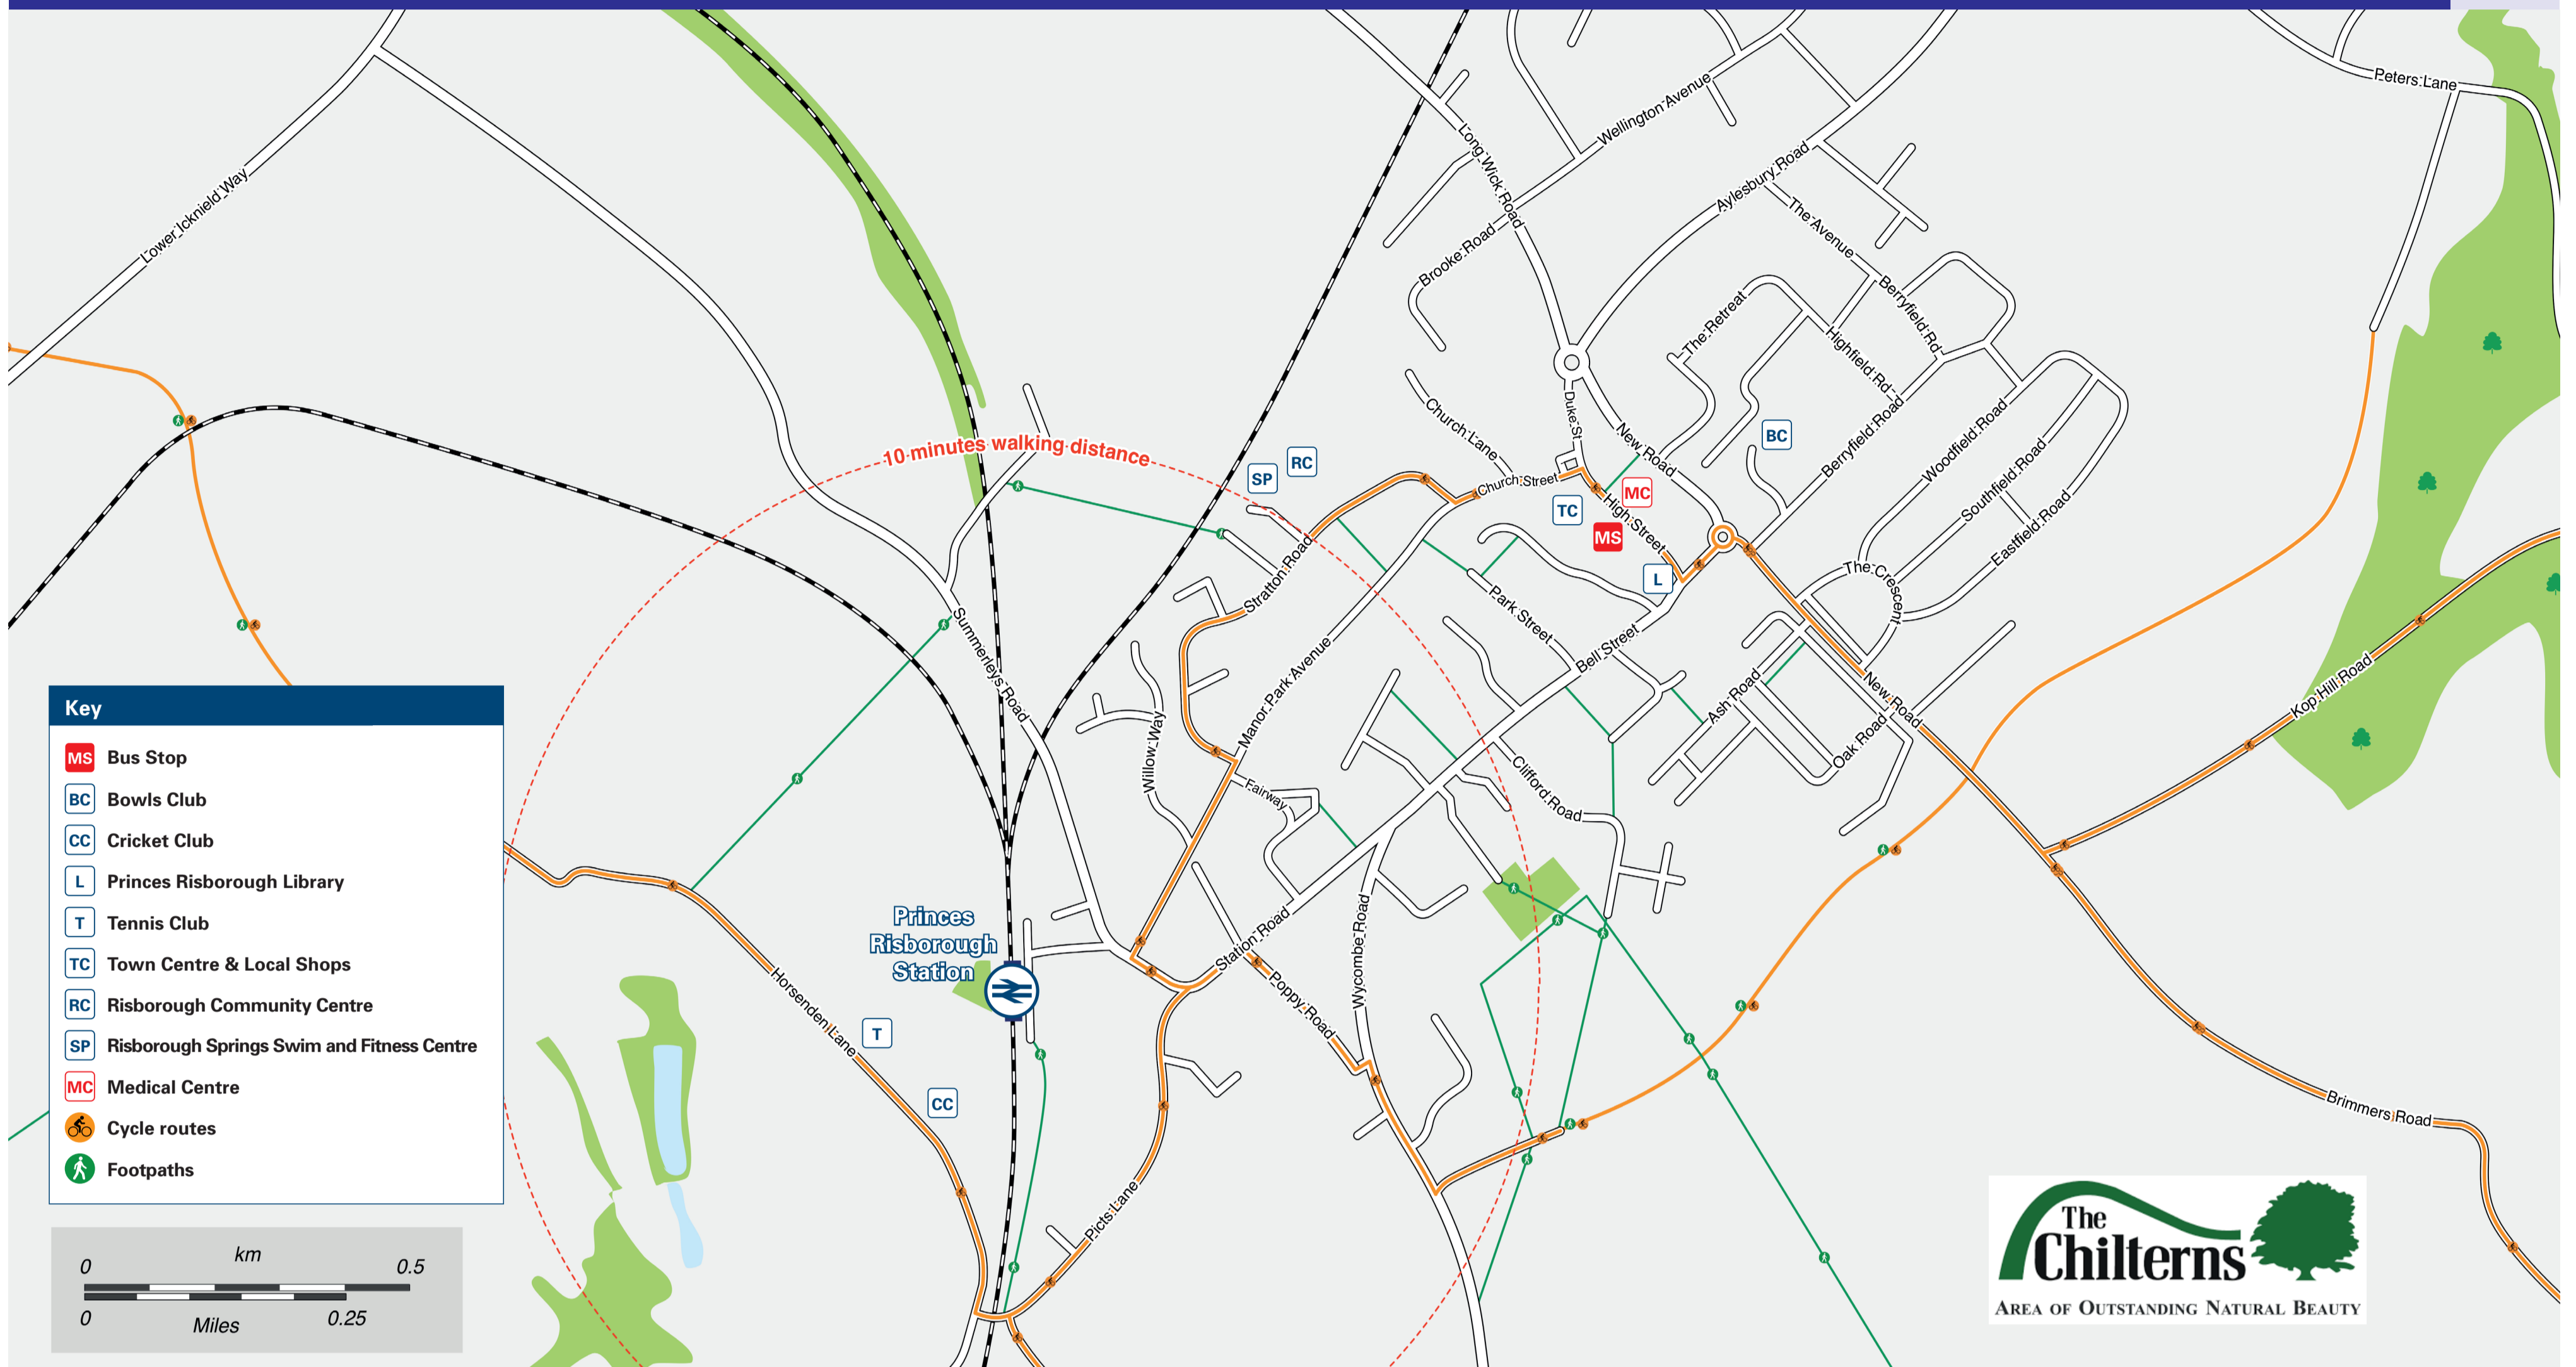

Onward Travel Information

Princes Risborough Station

Local area map

Buses and Taxis

Rail replacement bus services depart from the station entrance.

Main destinations by bus

(Data correct at April 2026)

DESTINATION	BUS ROUTES	BUS STOP
Aylesbury	130, 300	C
Bledlow	320#	A
Bradenham	130	B
Chinnor	320#	A
Great Kimble	130, 300	C
High Wycombe	130, 300	B
Hughenden Valley	300	B
Little Kimble	130, 300	C
Longwick	320#	A
Loosley Row	3~	D
Monks Risborough	300	B
Naphill	300	B
15 minutes walk from this station via Station Road (see maps)		
Princes Risborough (Town Centre)	320#	A
	3~	E
	130, 300	C
Saunderton	130	B
Stoke Mandeville Hospital	130, 300	C
Stoke Mandeville Village	300	C
Walter's Ash	300	B
West Wycombe Village	130	B

NOTES

Bus routes 130 & 300 operate daily services, Mondays to Sundays.

For bus times and days of operation please contact Traveline on www.traveline.info or call: 0871 200 22 33

• Direct trains operate to this destination from this station.

~ Bus 3 (Risborough Area Community Bus) operates a limited daytime service on Mondays to Saturdays from the stops **D** and **E** on Summerleys road to Longwick. Further RCB routes can be caught from Princes Risborough town centre, from the Market Square stop.