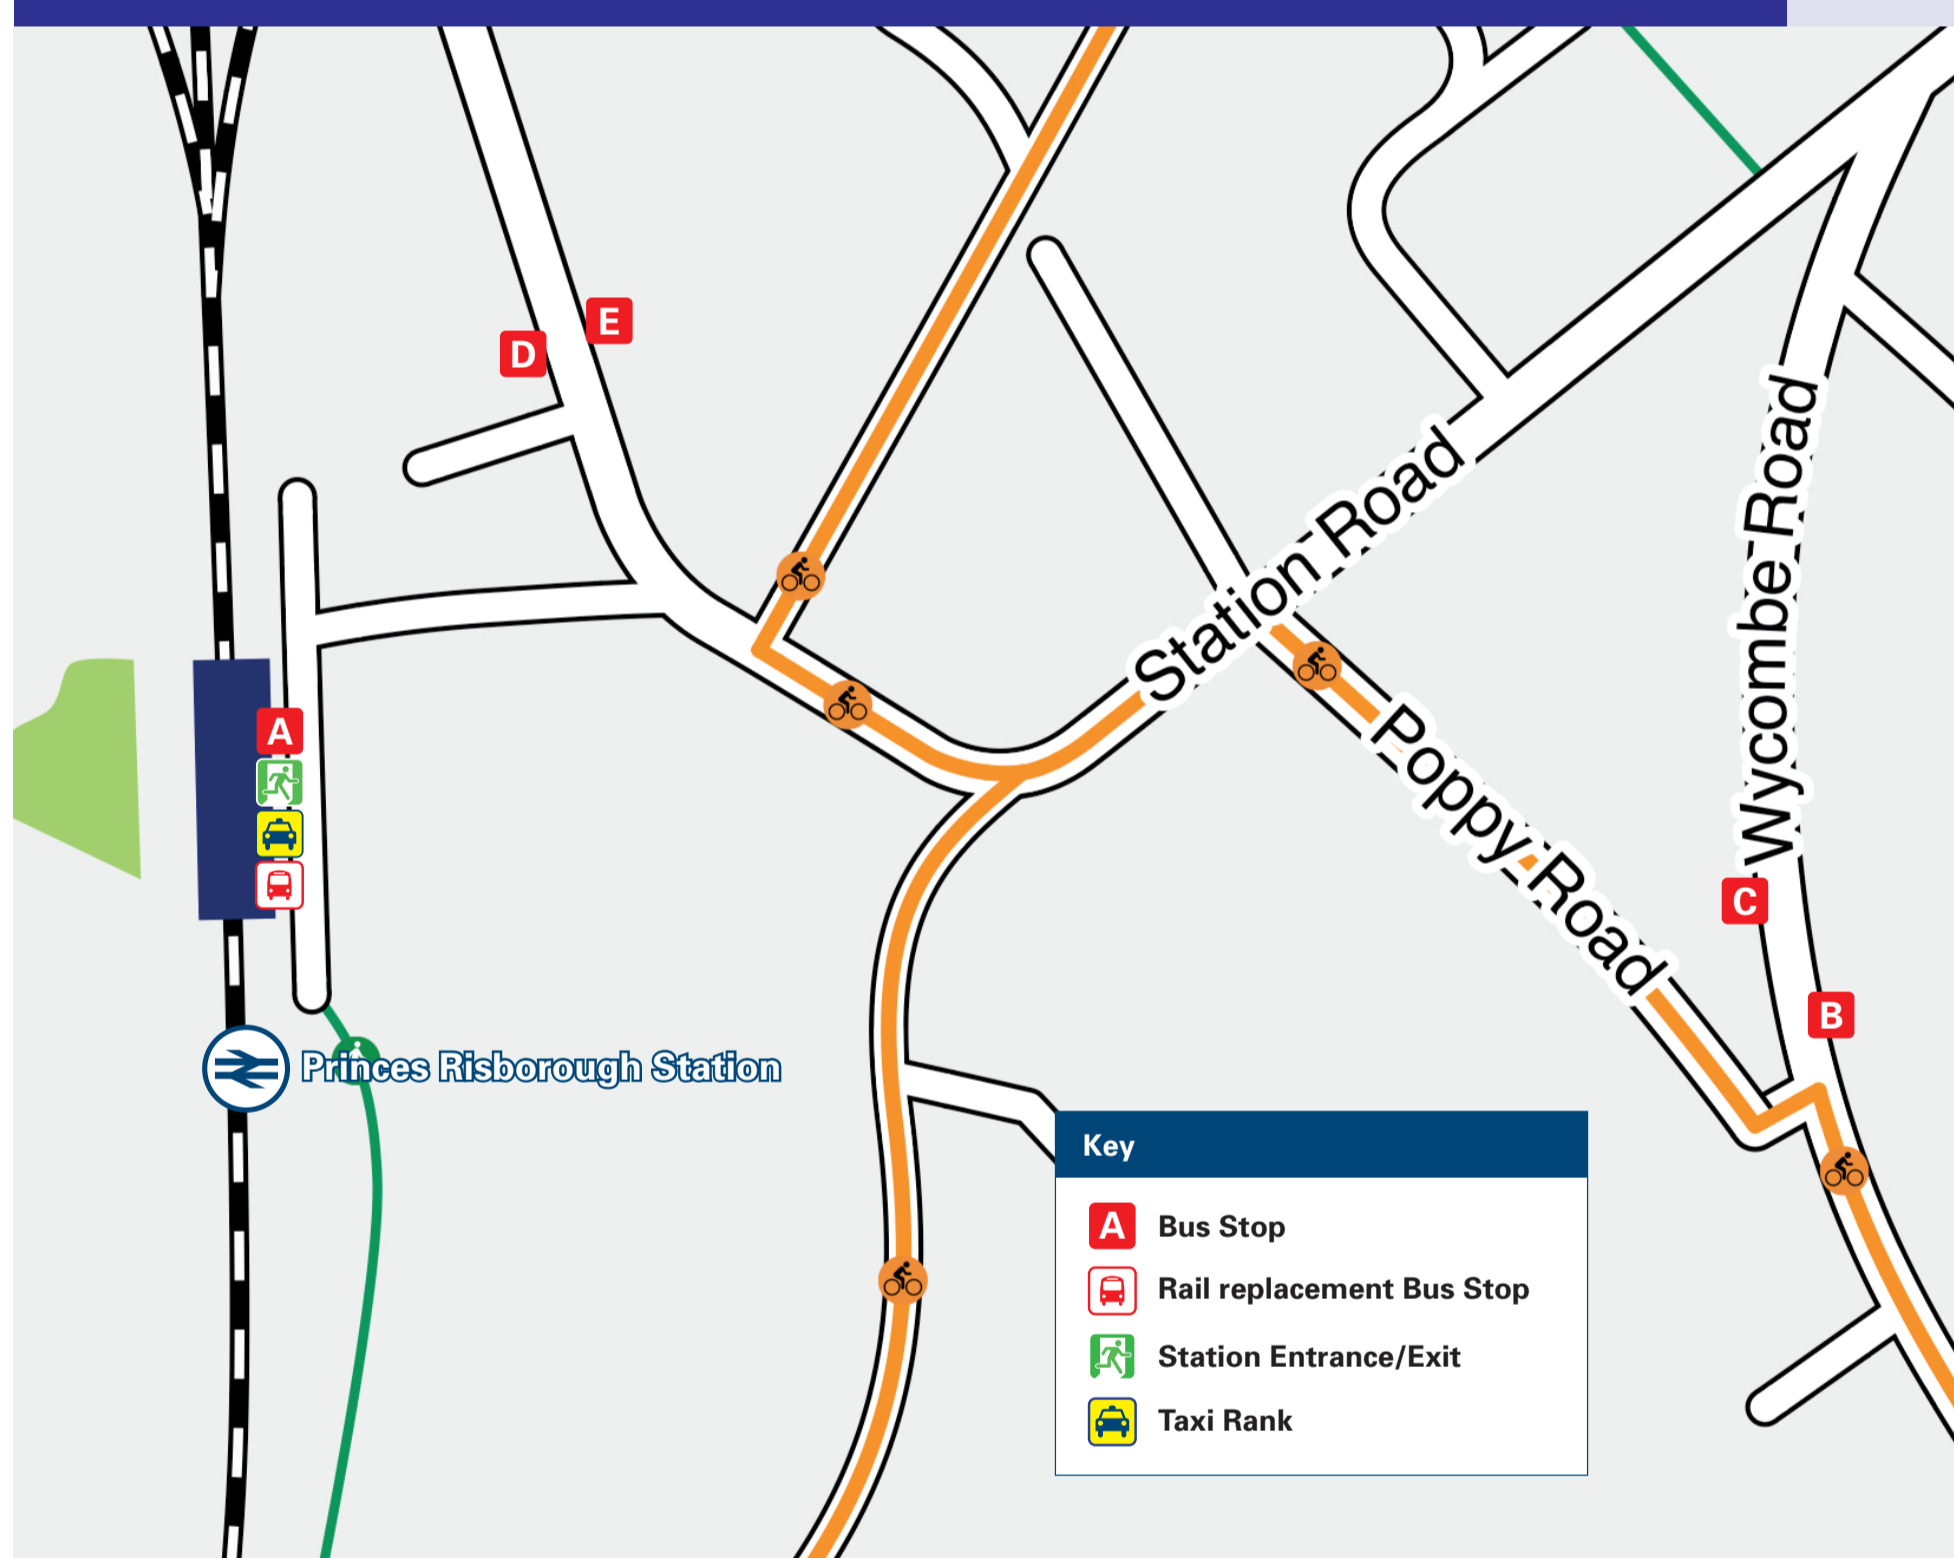

Onward Travel Information

Princes Risborough Station

Local area map

Buses and Taxis

Rail replacement bus services depart from the station entrance.

Main destinations by bus

(Data correct at April 2026)

DESTINATION	BUS ROUTES	BUS STOP
Aylesbury	130, 300	C
Bledlow	320#	A
Bradenham	130	B
Chinnor	320#	A
Great Kimble	130, 300	C
High Wycombe	130, 300	B
Hughenden Valley	300	B
Little Kimble	130, 300	C
Longwick	320#	A
Loosley Row	3~	D
Monks Risborough	300	B
Naphill	300	B
15 minutes walk from this station via Station Road (see maps)		
Princes Risborough (Town Centre)	320#	A
	3~	E
	130, 300	C
Saunderton	130	B
Stoke Mandeville Hospital	130, 300	C
Stoke Mandeville Village	300	C
Walter's Ash	300	B
West Wycombe Village	130	B

~ Bus 3 (Risborough Area Community Bus) operates a limited daytime service on Mondays to Saturdays from the stops **D** and **E** on Summerleys road to Longwick. Further RCB routes can be caught from Princes Risborough town centre, from the Market Square stop.