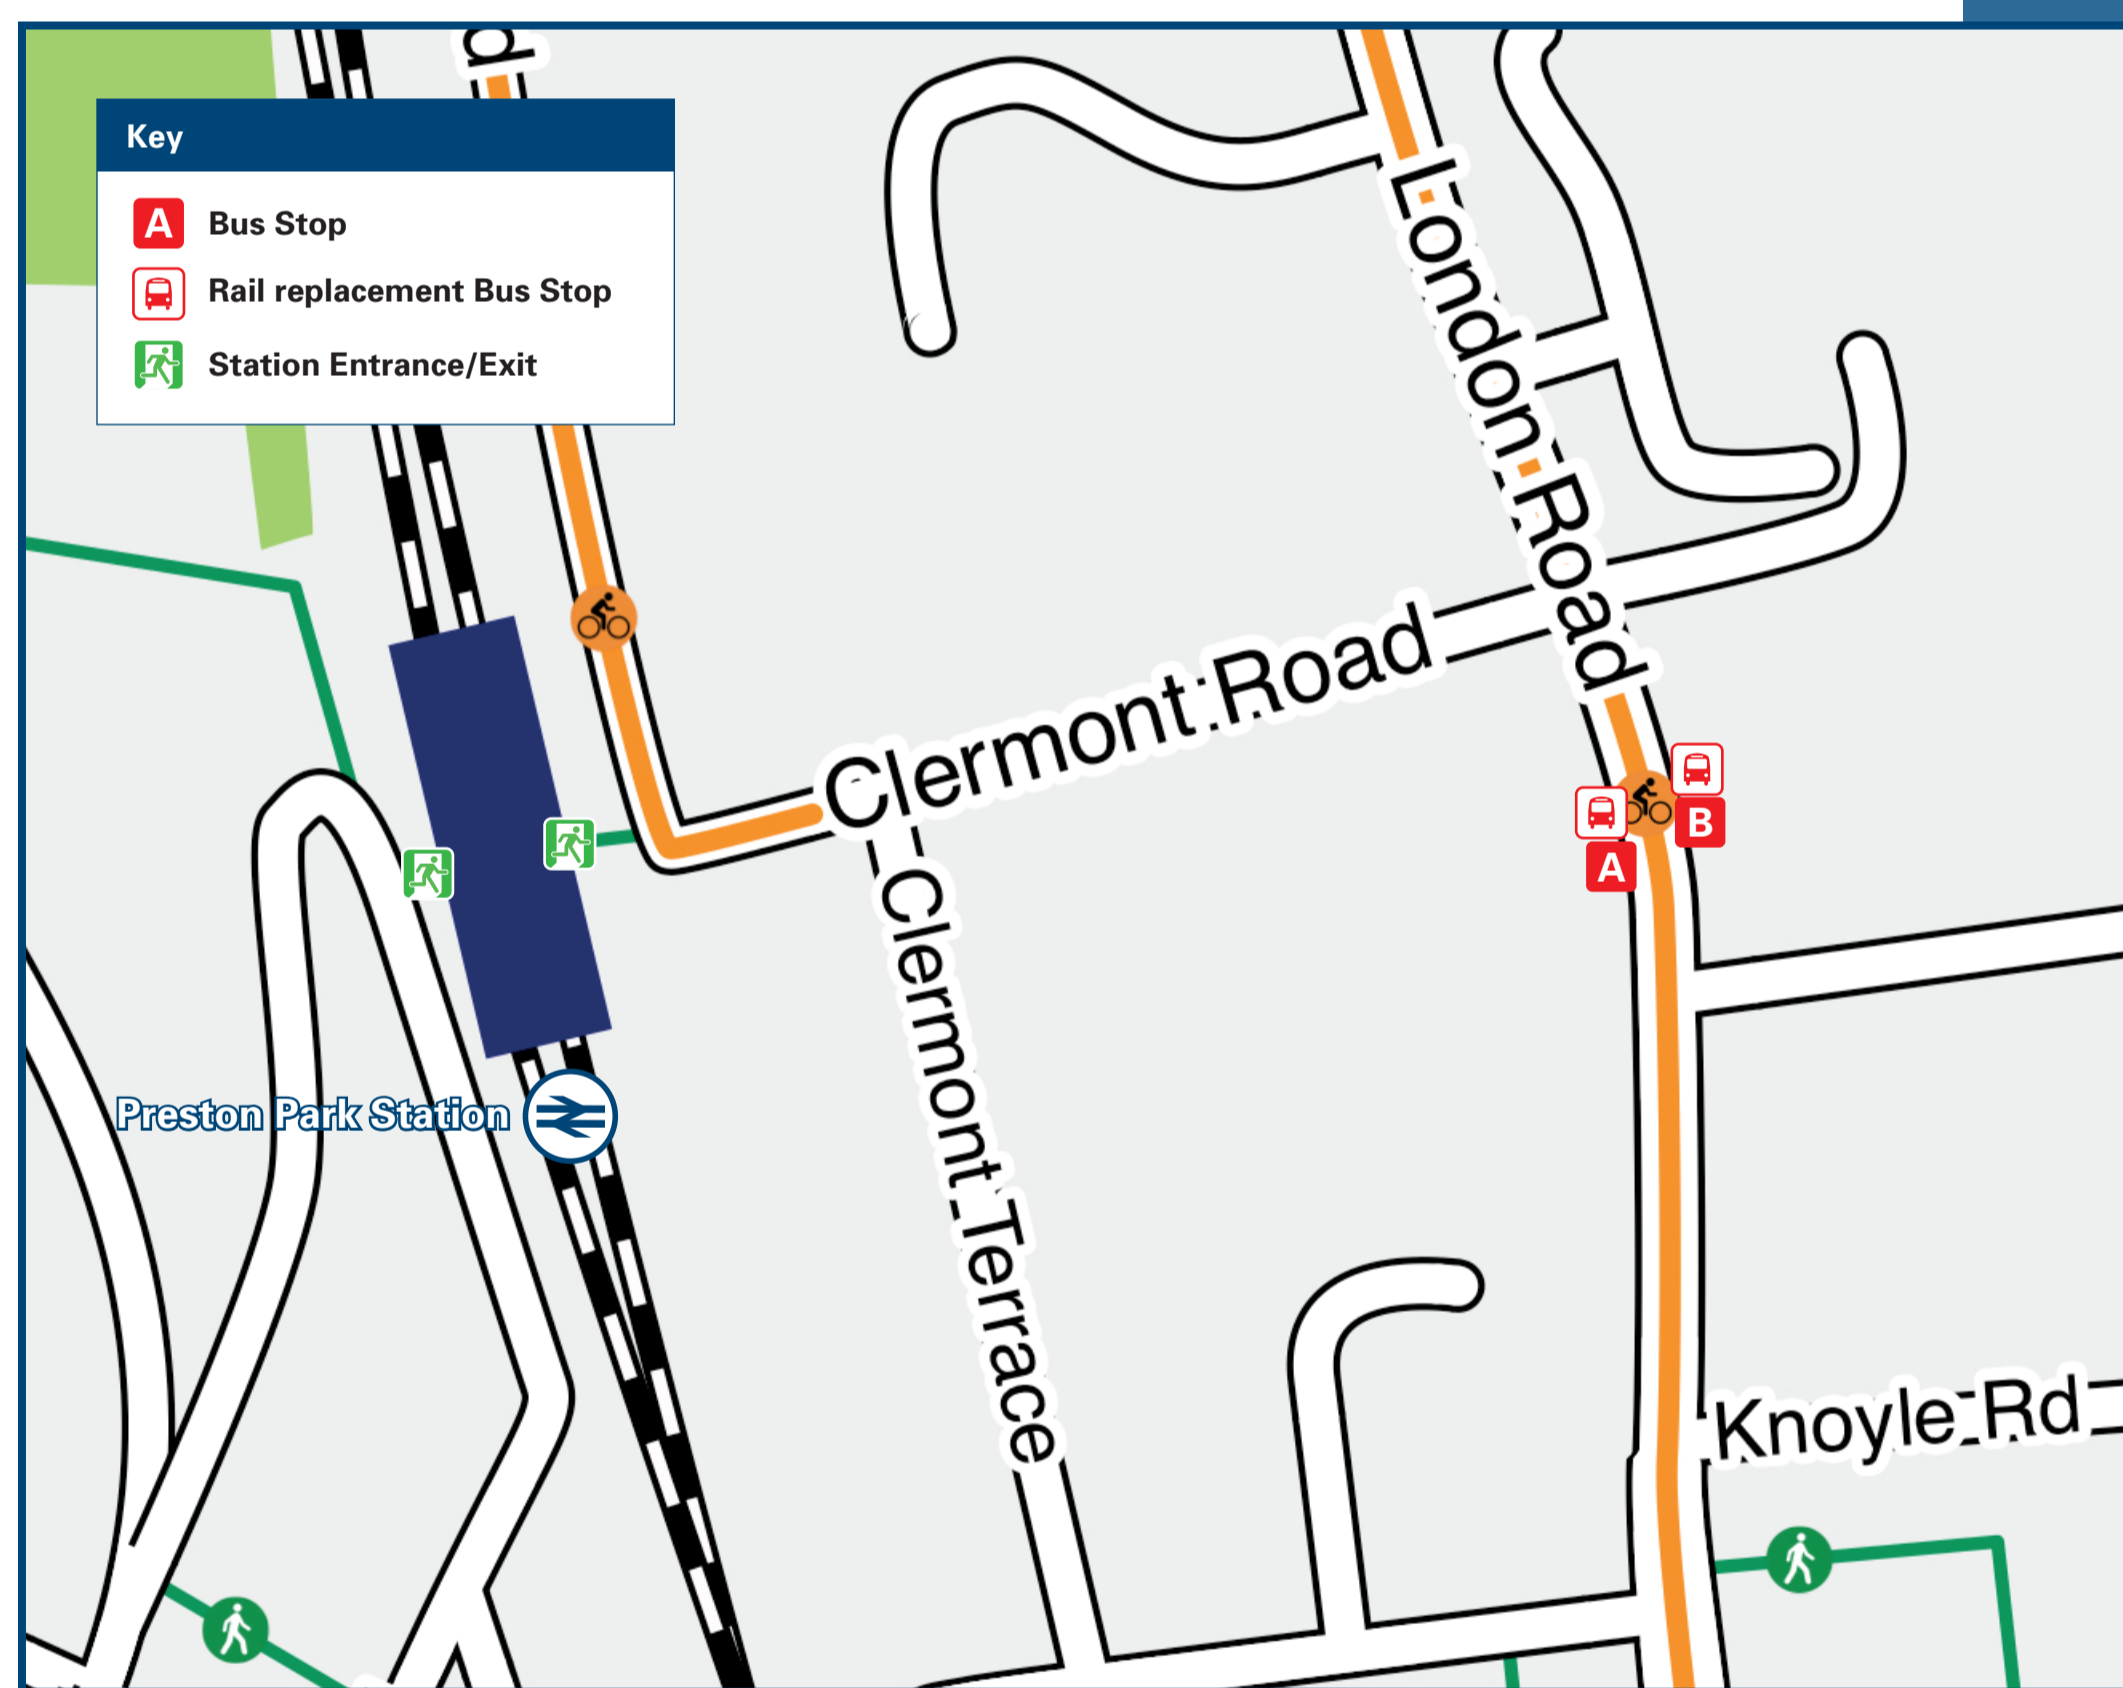

Preston Park Station

Onward Travel Information

Local area map

Buses

Rail replacement buses depart along from the station at existing bus stops {A} and {B} on A23 London Road.

Main destinations by bus

(Data correct at June 2024)

DESTINATION	BUS ROUTES	BUS STOP
Albourne	273	A
Brighton (Churchill Square)	5, 5A, 17, 270	B
Brighton (London Road Shops)	5, 5A, 17, 270, 271, 272, 273	B
Brighton (Old Steine)	5, 5A, 17, 270, 271, 272, 273	B
Brighton (Royal Sussex County Hospital)	271, 272	B
Burgess Hill	270, 271, 272	A
Clayton	270, 271, 272, 273	A
Cowfold	17	A
Cuckfield	271	A
Hangleton	5, 5A	B
Hassocks	270, 271, 272, 273	A
Haywards Heath	270, 271, 272	A
Henfield	17	A
Horsham	17	A
Hove (George Street Shops)	5, 5A	B
Hove (Palmeira Square)	5, 5A	B
Hove (Mill View Hospital)	5A	B
Hove Polyclinic	5A (Mondays to Fridays only)	B
Hurstpierpoint	273	A
Lower Beeding	17	A
Mannings Heath	17	A
Partridge Green	17	A
Patcham (London Road)	5, 5A, 17, 270, 271, 272, 273	A
Patcham (Mackie Avenue)	5, 5A	A
Pyecombe	17, 270, 271, 272, 273	A
Wivelsfield Village (Ote Hall Chapel)	271, 272	A