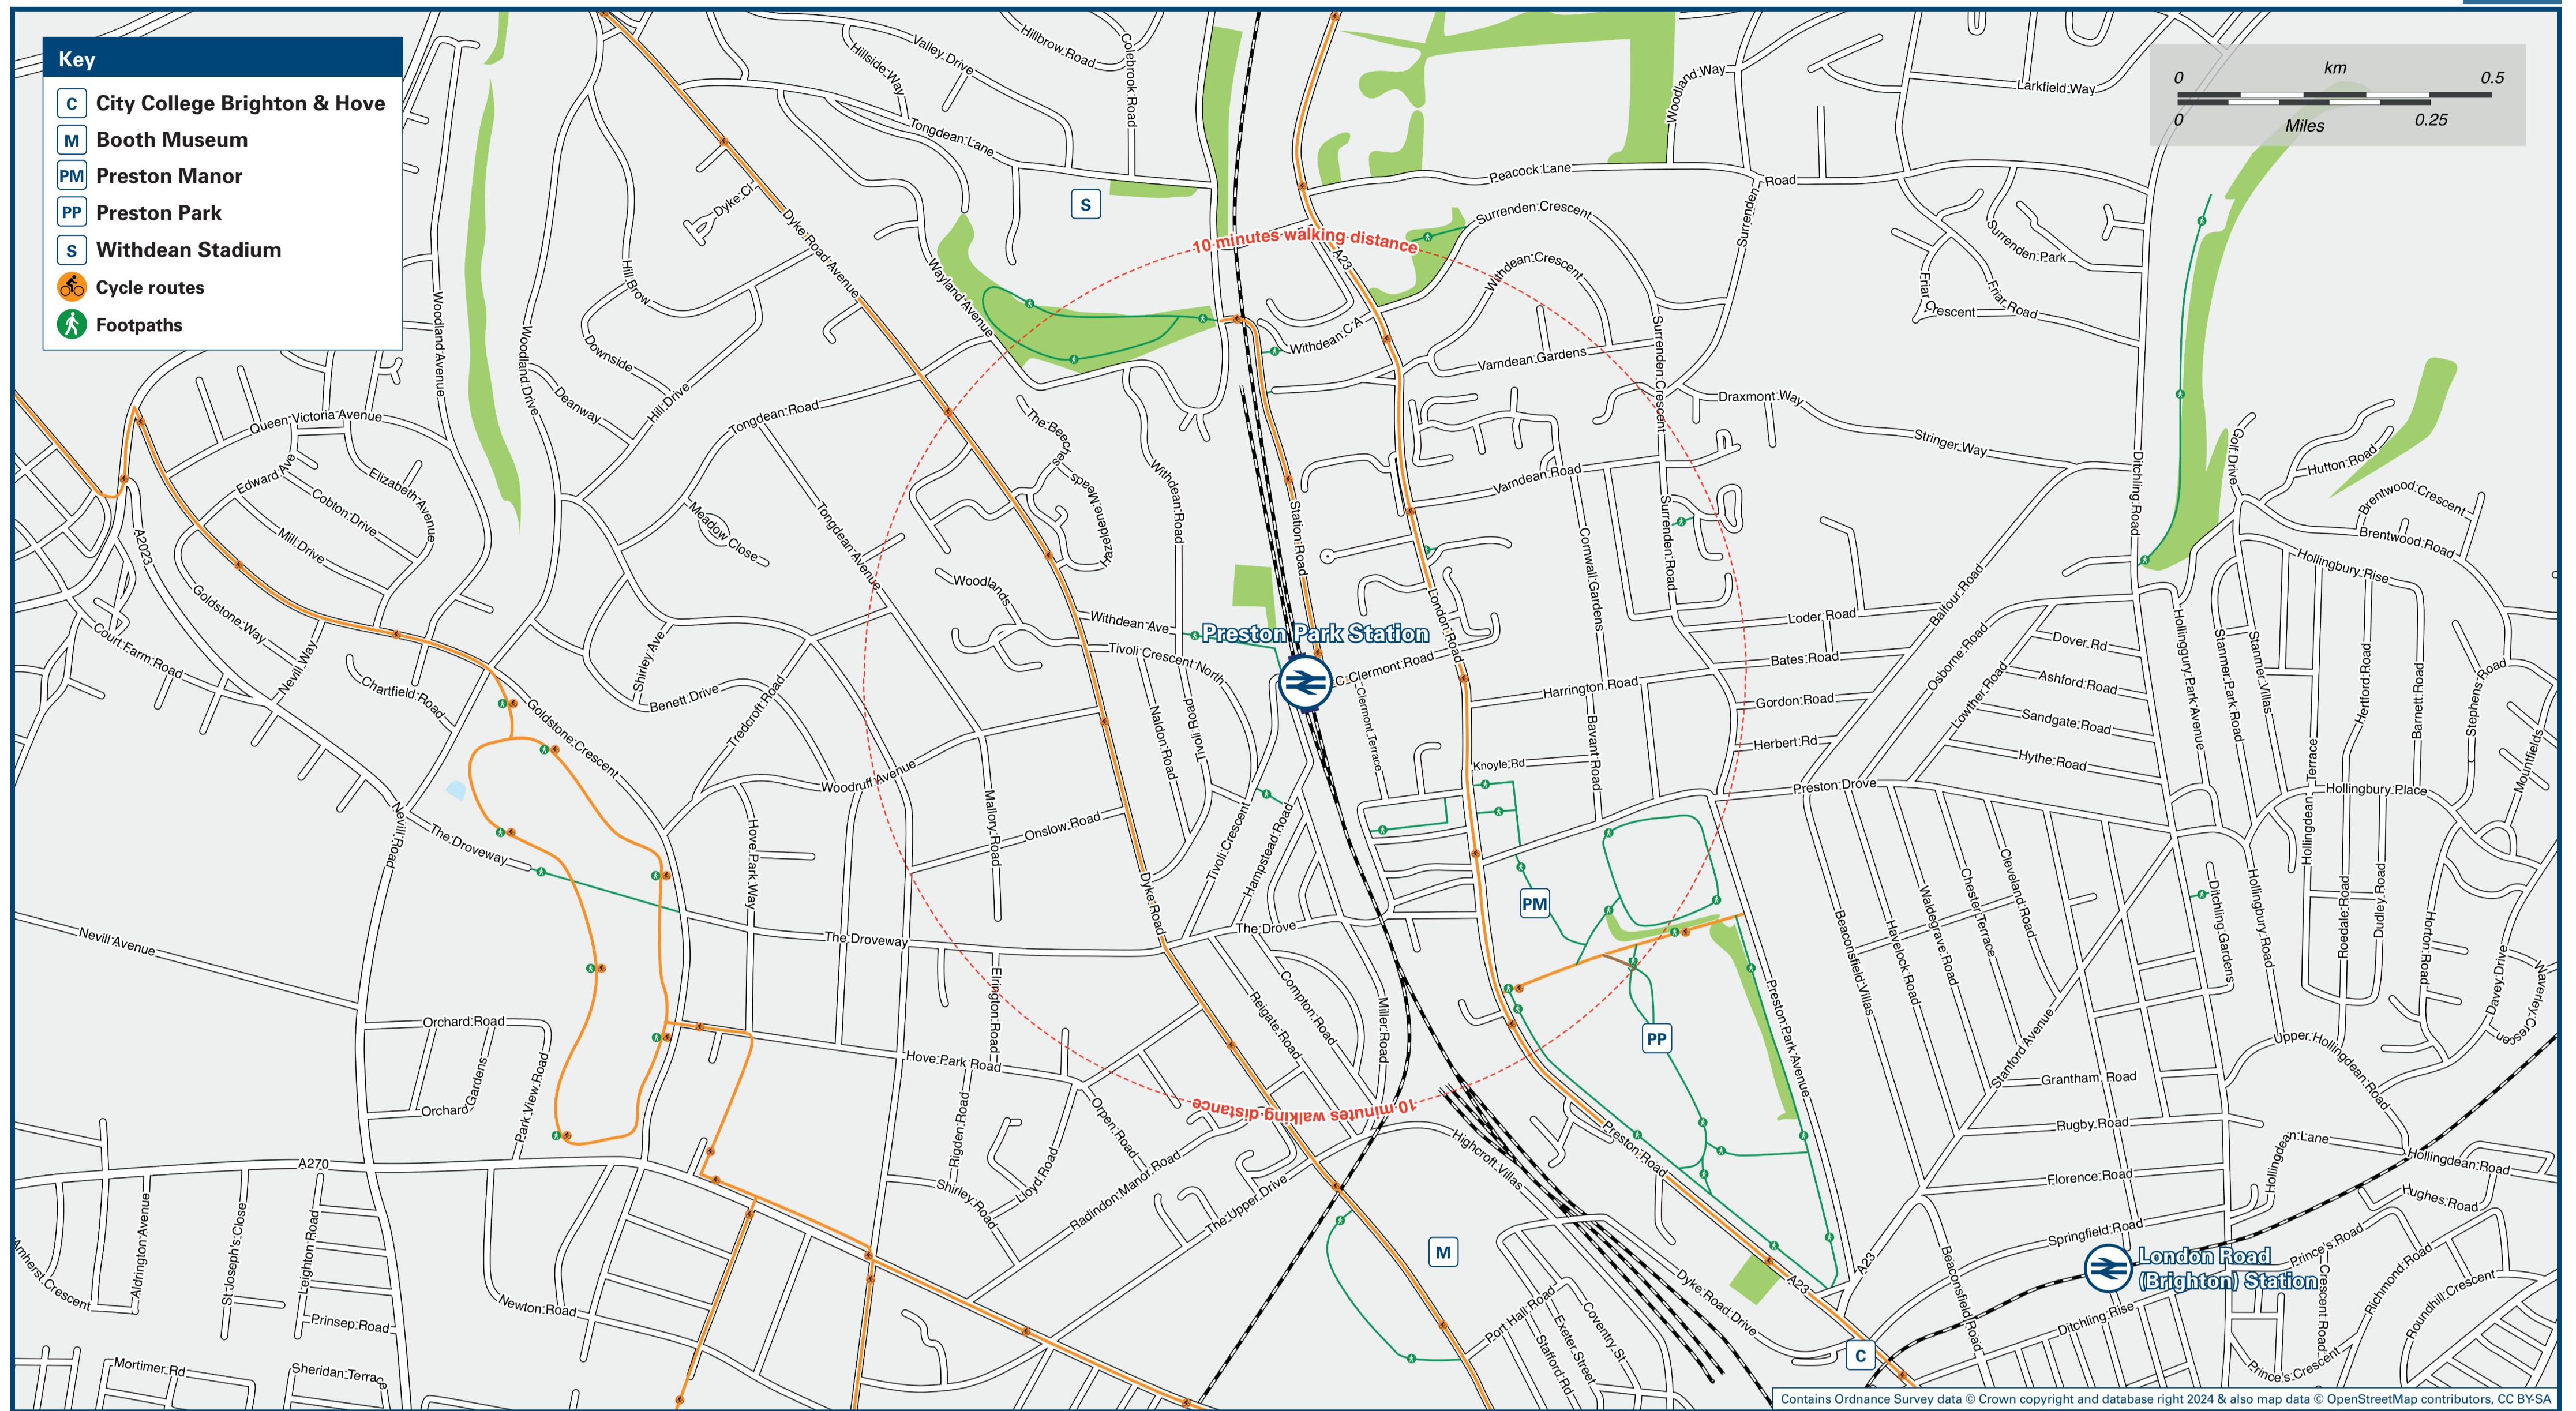

Preston Park Station

Onward Travel Information

Local area map

Buses

Rail replacement buses depart along from the station at existing bus stops {A} and {B} on A23 London Road.

Main destinations by bus

(Data correct at June 2024)

DESTINATION	BUS ROUTES	BUS STOP
Albourne	273	A
Brighton (Churchill Square)	5, 5A, 17, 270	B
Brighton (London Road Shops)	5, 5A, 17, 270, 271, 272, 273	B
Brighton (Old Steine)	5, 5A, 17, 270, 271, 272, 273	B
Brighton (Royal Sussex County Hospital)	271, 272	B
Burgess Hill	270, 271, 272	A
Clayton	270, 271, 272, 273	A
Cowfold	17	A
Cuckfield	271	A
Hangleton	5, 5A	B
Hassocks	270, 271, 272, 273	A
Haywards Heath	270, 271, 272	A
Henfield	17	A
Horsham	17	A
Hove (George Street Shops)	5, 5A	B
Hove (Palmeira Square)	5, 5A	B
Hove (Mill View Hospital)	5A	B
Hove Polyclinic	5A (Mondays to Fridays only)	B
Hurstpierpoint	273	A
Lower Beeding	17	A
Mannings Heath	17	A
Partridge Green	17	A
Patcham (London Road)	5, 5A, 17, 270, 271, 272, 273	A
Patcham (Mackie Avenue)	5, 5A	A
Pyecombe	17, 270, 271, 272, 273	A
Wivelsfield Village (Ote Hall Chapel)	271, 272	A