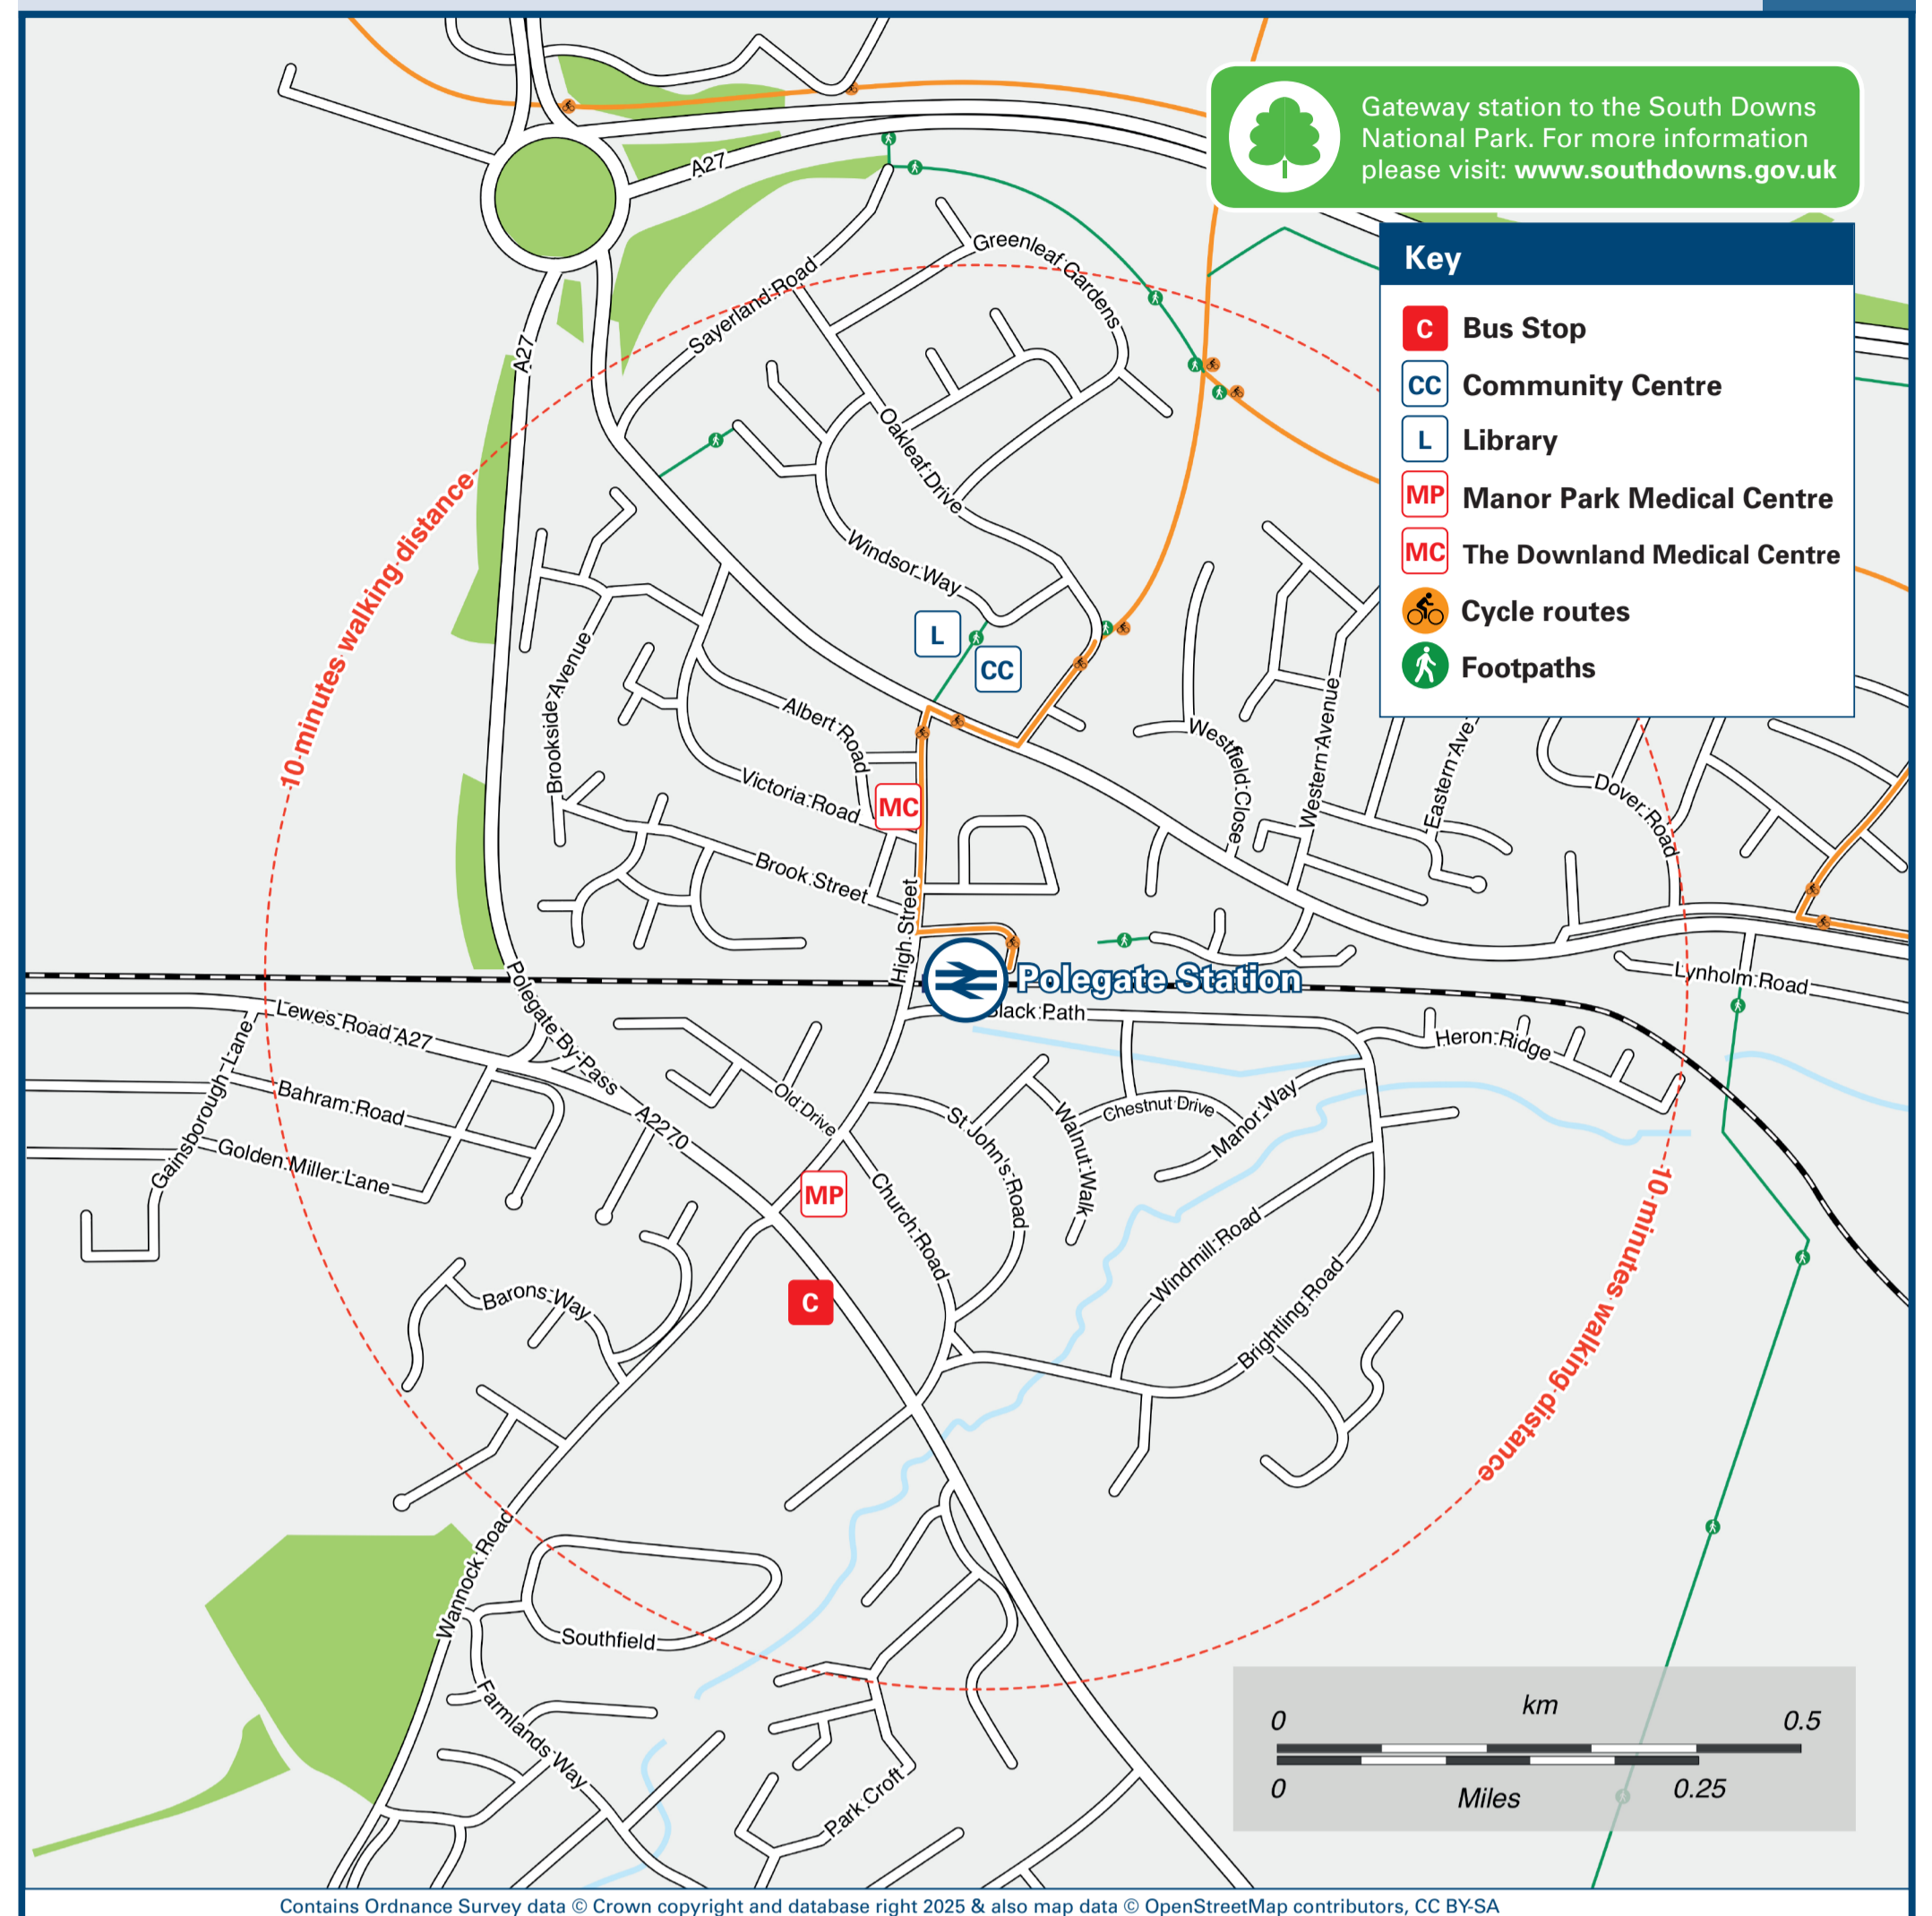

Polegate Station

Onward Travel Information

Buses and Taxis

Local area map

Main destinations by bus

(Data correct at June 2025)

DESTINATION	BUS ROUTES	BUS STOP
Alfriston	25#, 26##	B
Berwick Drusillas Corner (for Drusillas Zoo)	25#, 26## 11X*	B C
Dittons Farm (Dittons Road)	6, 52, 54	B
East Hoathly	54	B
Eastbourne District General Hospital (Upperton)	6, 25#, 26##, 51, 52, 53, 53A##, 54	A
Eastbourne Town Centre	6, 25#, 26##, 51, 52, 53, 53A##, 54	A
Farmlands Way (Southfield / Wannock Road)	6, 25#, 26##, 51, 52, 53A##	A
Golden Cross	28 54	C B
Hailsham	28 51, 52, 53, 53A##, 54	C B
Halland	54	B
Hamlands (Seven Sisters Pub)	6	A
Heathfield	51	B
Hellingly (Village Hall)	51	B
Herstmonceux	53, 53A##	B

DESTINATION	BUS ROUTES	BUS STOP
Horam	51	B
Langney (Eastbourne Crematorium)	6	B
Langney Shopping Centre	6	B
Lewes	25# 28	B C
Lower Dicker	28 54	C B
Lower Horsebridge	28 51, 54	C B
Lower Willingdon (The Triangle / Post Office)	6, 25#, 26##, 51, 52, 53, 53A##, 54	A
Maynard's Green	51	B
Windmill Hill	53, 53A## 53, 53A##	B B
Ringmer	28	C
Seaford #	26##	B
Stone Cross	6	B
Tunbridge Wells	51	B
Uckfield	54	B

DESTINATION	BUS ROUTES	BUS STOP
Upper Horsebridge	28 51, 53, 53A##, 54	C B
Wannock (Glen Close)	6, 25#, 26##	A
Westham	6	B
Willingdon (Woodland Avenue / King's Drive)	6, 25#, 26##, 51, 52, 54	A
Wilmington (Crossroads - Thornwell Road)	25#, 26##	B