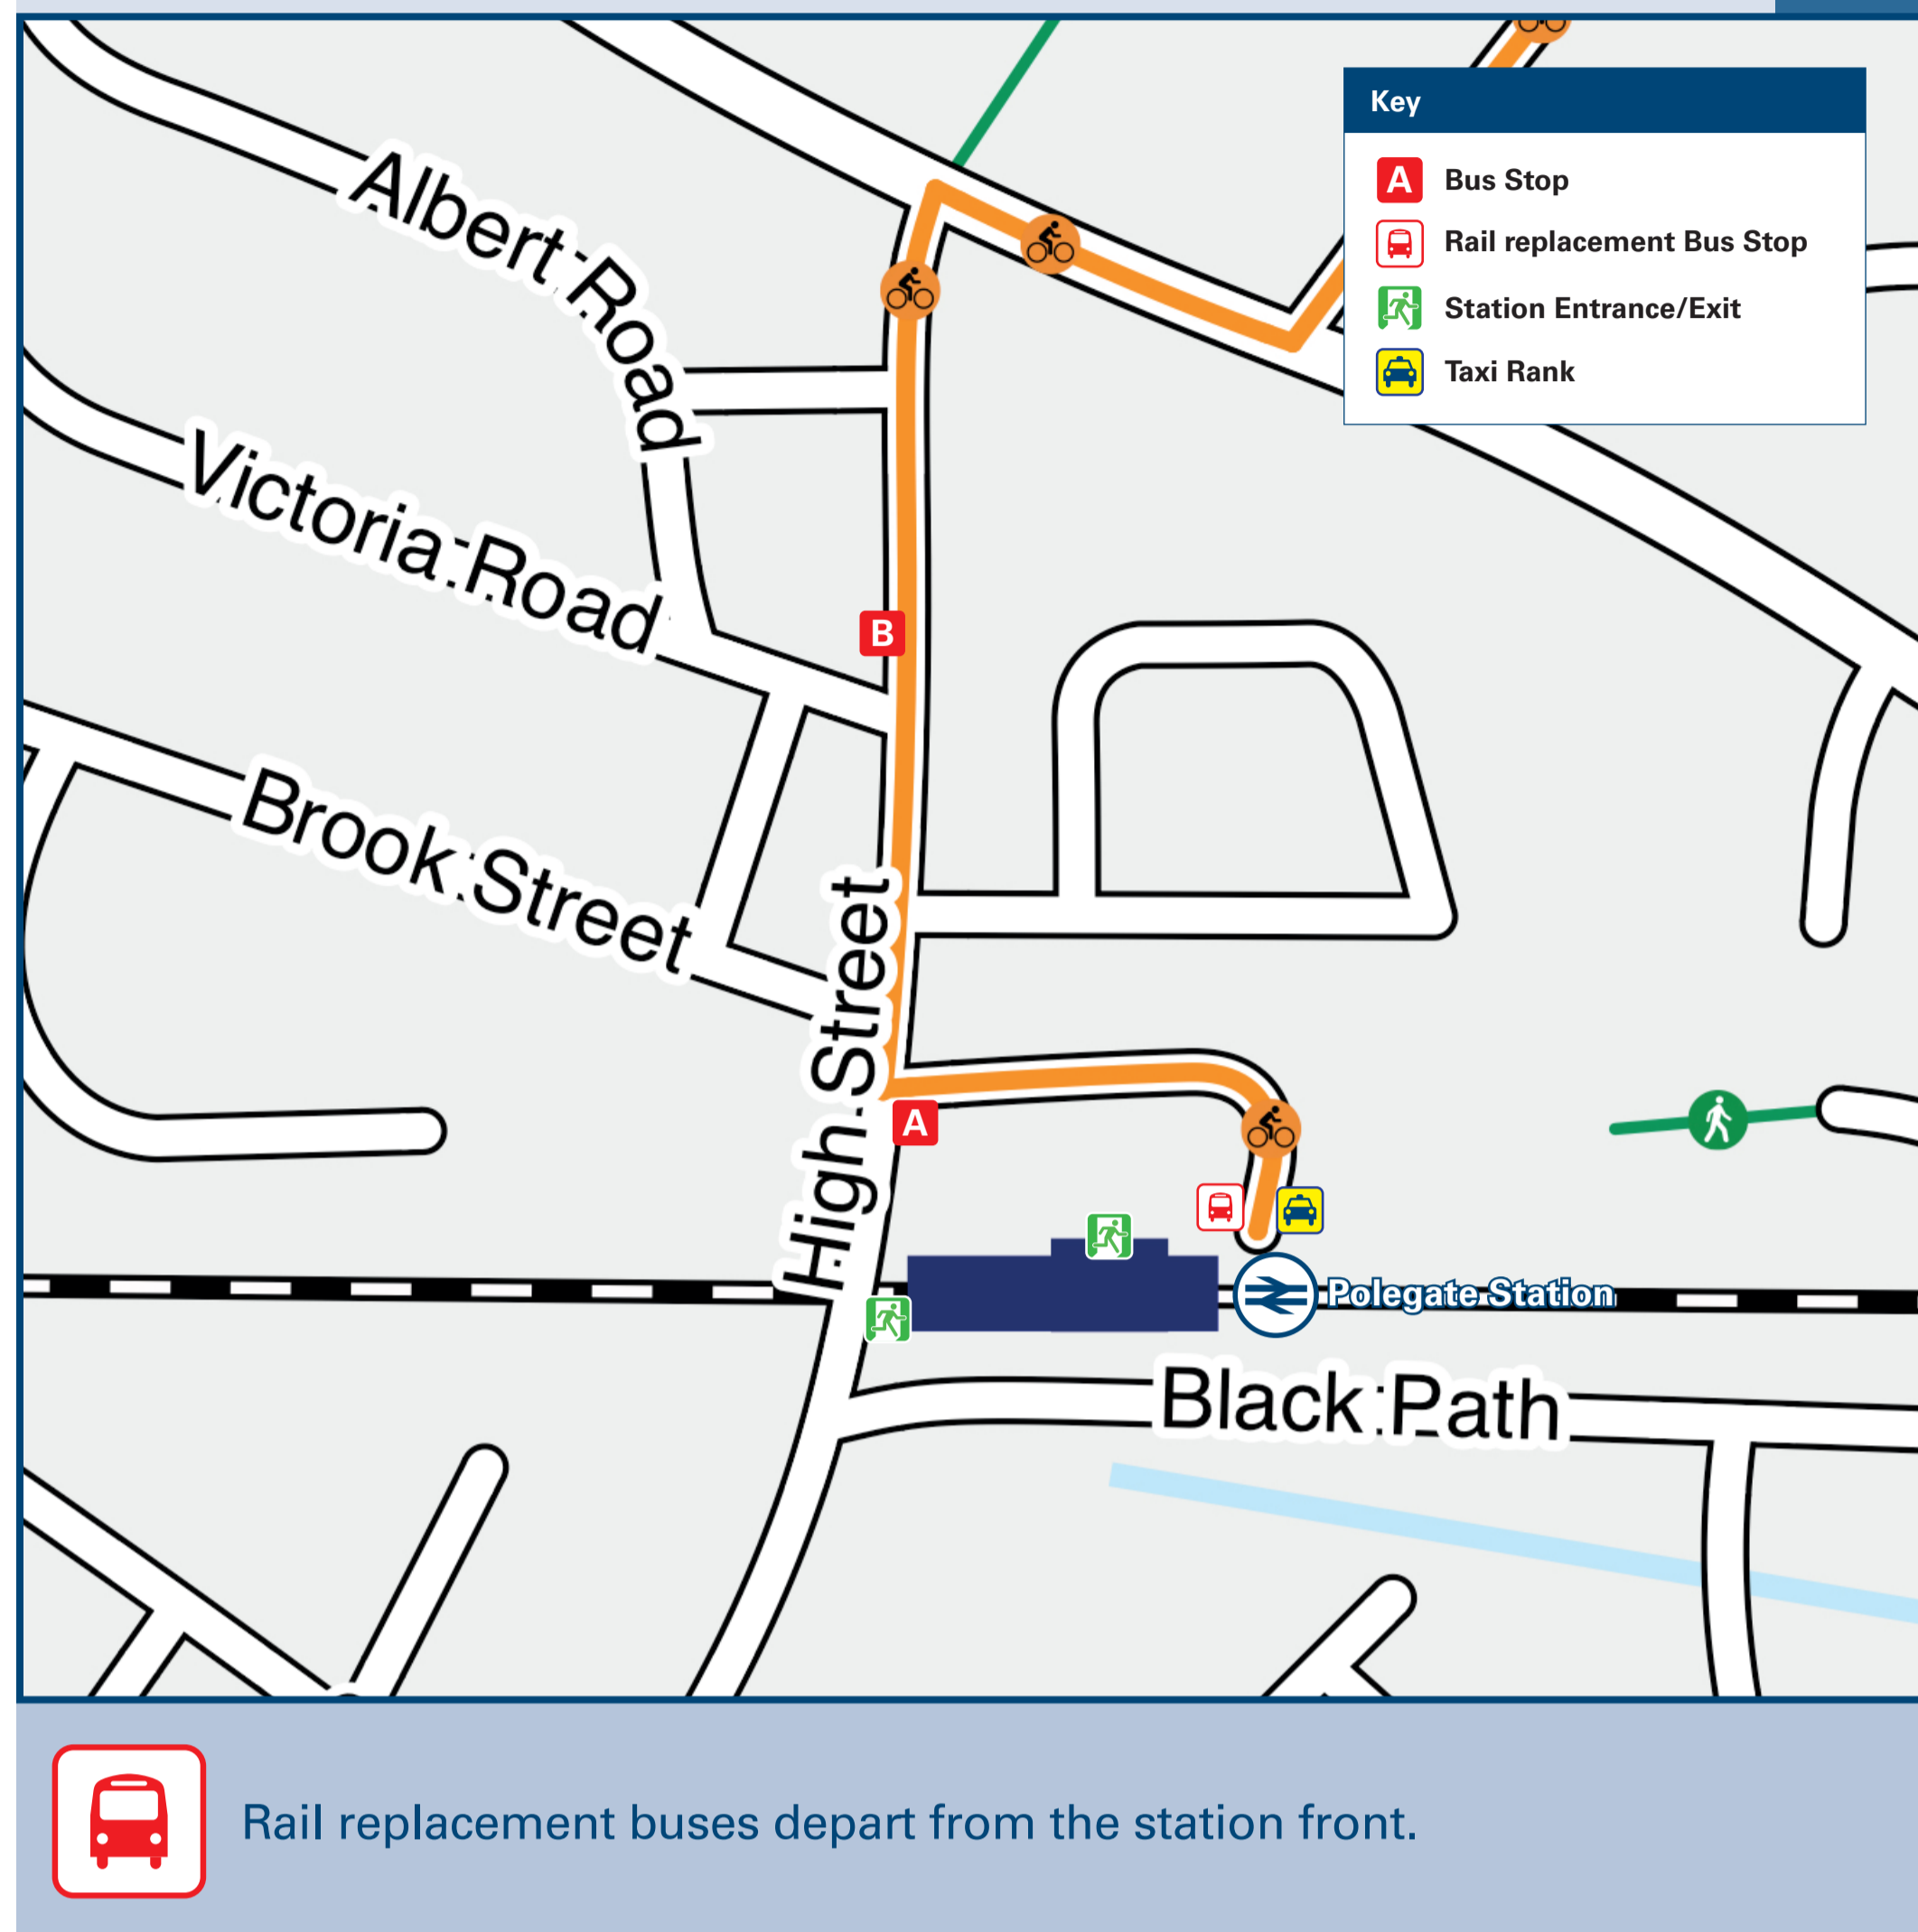

Polegate Station

Onward Travel Information

Buses and Taxis

Local area map

Main destinations by bus

(Data correct at June 2025)

DESTINATION	BUS ROUTES	BUS STOP
Alfriston	25#, 26##	B
Berwick Drusillas Corner (for Drusillas Zoo)	25#, 26## 11X*	B C
Dittons Farm (Dittons Road)	6, 52, 54	B
East Hoathly	54	B
Eastbourne District General Hospital (Upperton)	6, 25#, 26##, 51, 52, 53, 53A##, 54	A
Eastbourne Town Centre	6, 25#, 26##, 51, 52, 53, 53A##, 54	A
Farmlands Way (Southfield / Wannock Road)	6, 25#, 26##, 51, 52, 53A##	A
Golden Cross	28 54	C B
Hailsham	28 51, 52, 53, 53A##, 54	C B
Halland	54	B
Hamlands (Seven Sisters Pub)	6	A
Heathfield	51	B
Hellingly (Village Hall)	51	B
Herstmonceux	53, 53A##	B

DESTINATION	BUS ROUTES	BUS STOP
Horam	51	B
Langney (Eastbourne Crematorium)	6	B
Langney Shopping Centre	6	B
Lewes	25# 28	B C
Lower Dicker	28 54	C B
Lower Horsebridge	28 51, 54	C B
Lower Willingdon (The Triangle / Post Office)	6, 25#, 26##, 51, 52, 53, 53A##, 54	A
Maynard's Green	51	B
Windmill Hill	53, 53A## 53, 53A##	B B
Ringmer	28	C
Seaford #	26##	B
Stone Cross	6	B
Tunbridge Wells	51	B
Uckfield	54	B

DESTINATION	BUS ROUTES	BUS STOP
Upper Horsebridge	28 51, 53, 53A##, 54	C B
Wannock (Glen Close)	6, 25#, 26##	A
Westham	6	B
Willingdon (Woodland Avenue / King's Drive)	6, 25#, 26##, 51, 52, 54	A
Wilmington (Crossroads - Thornwell Road)	25#, 26##	B