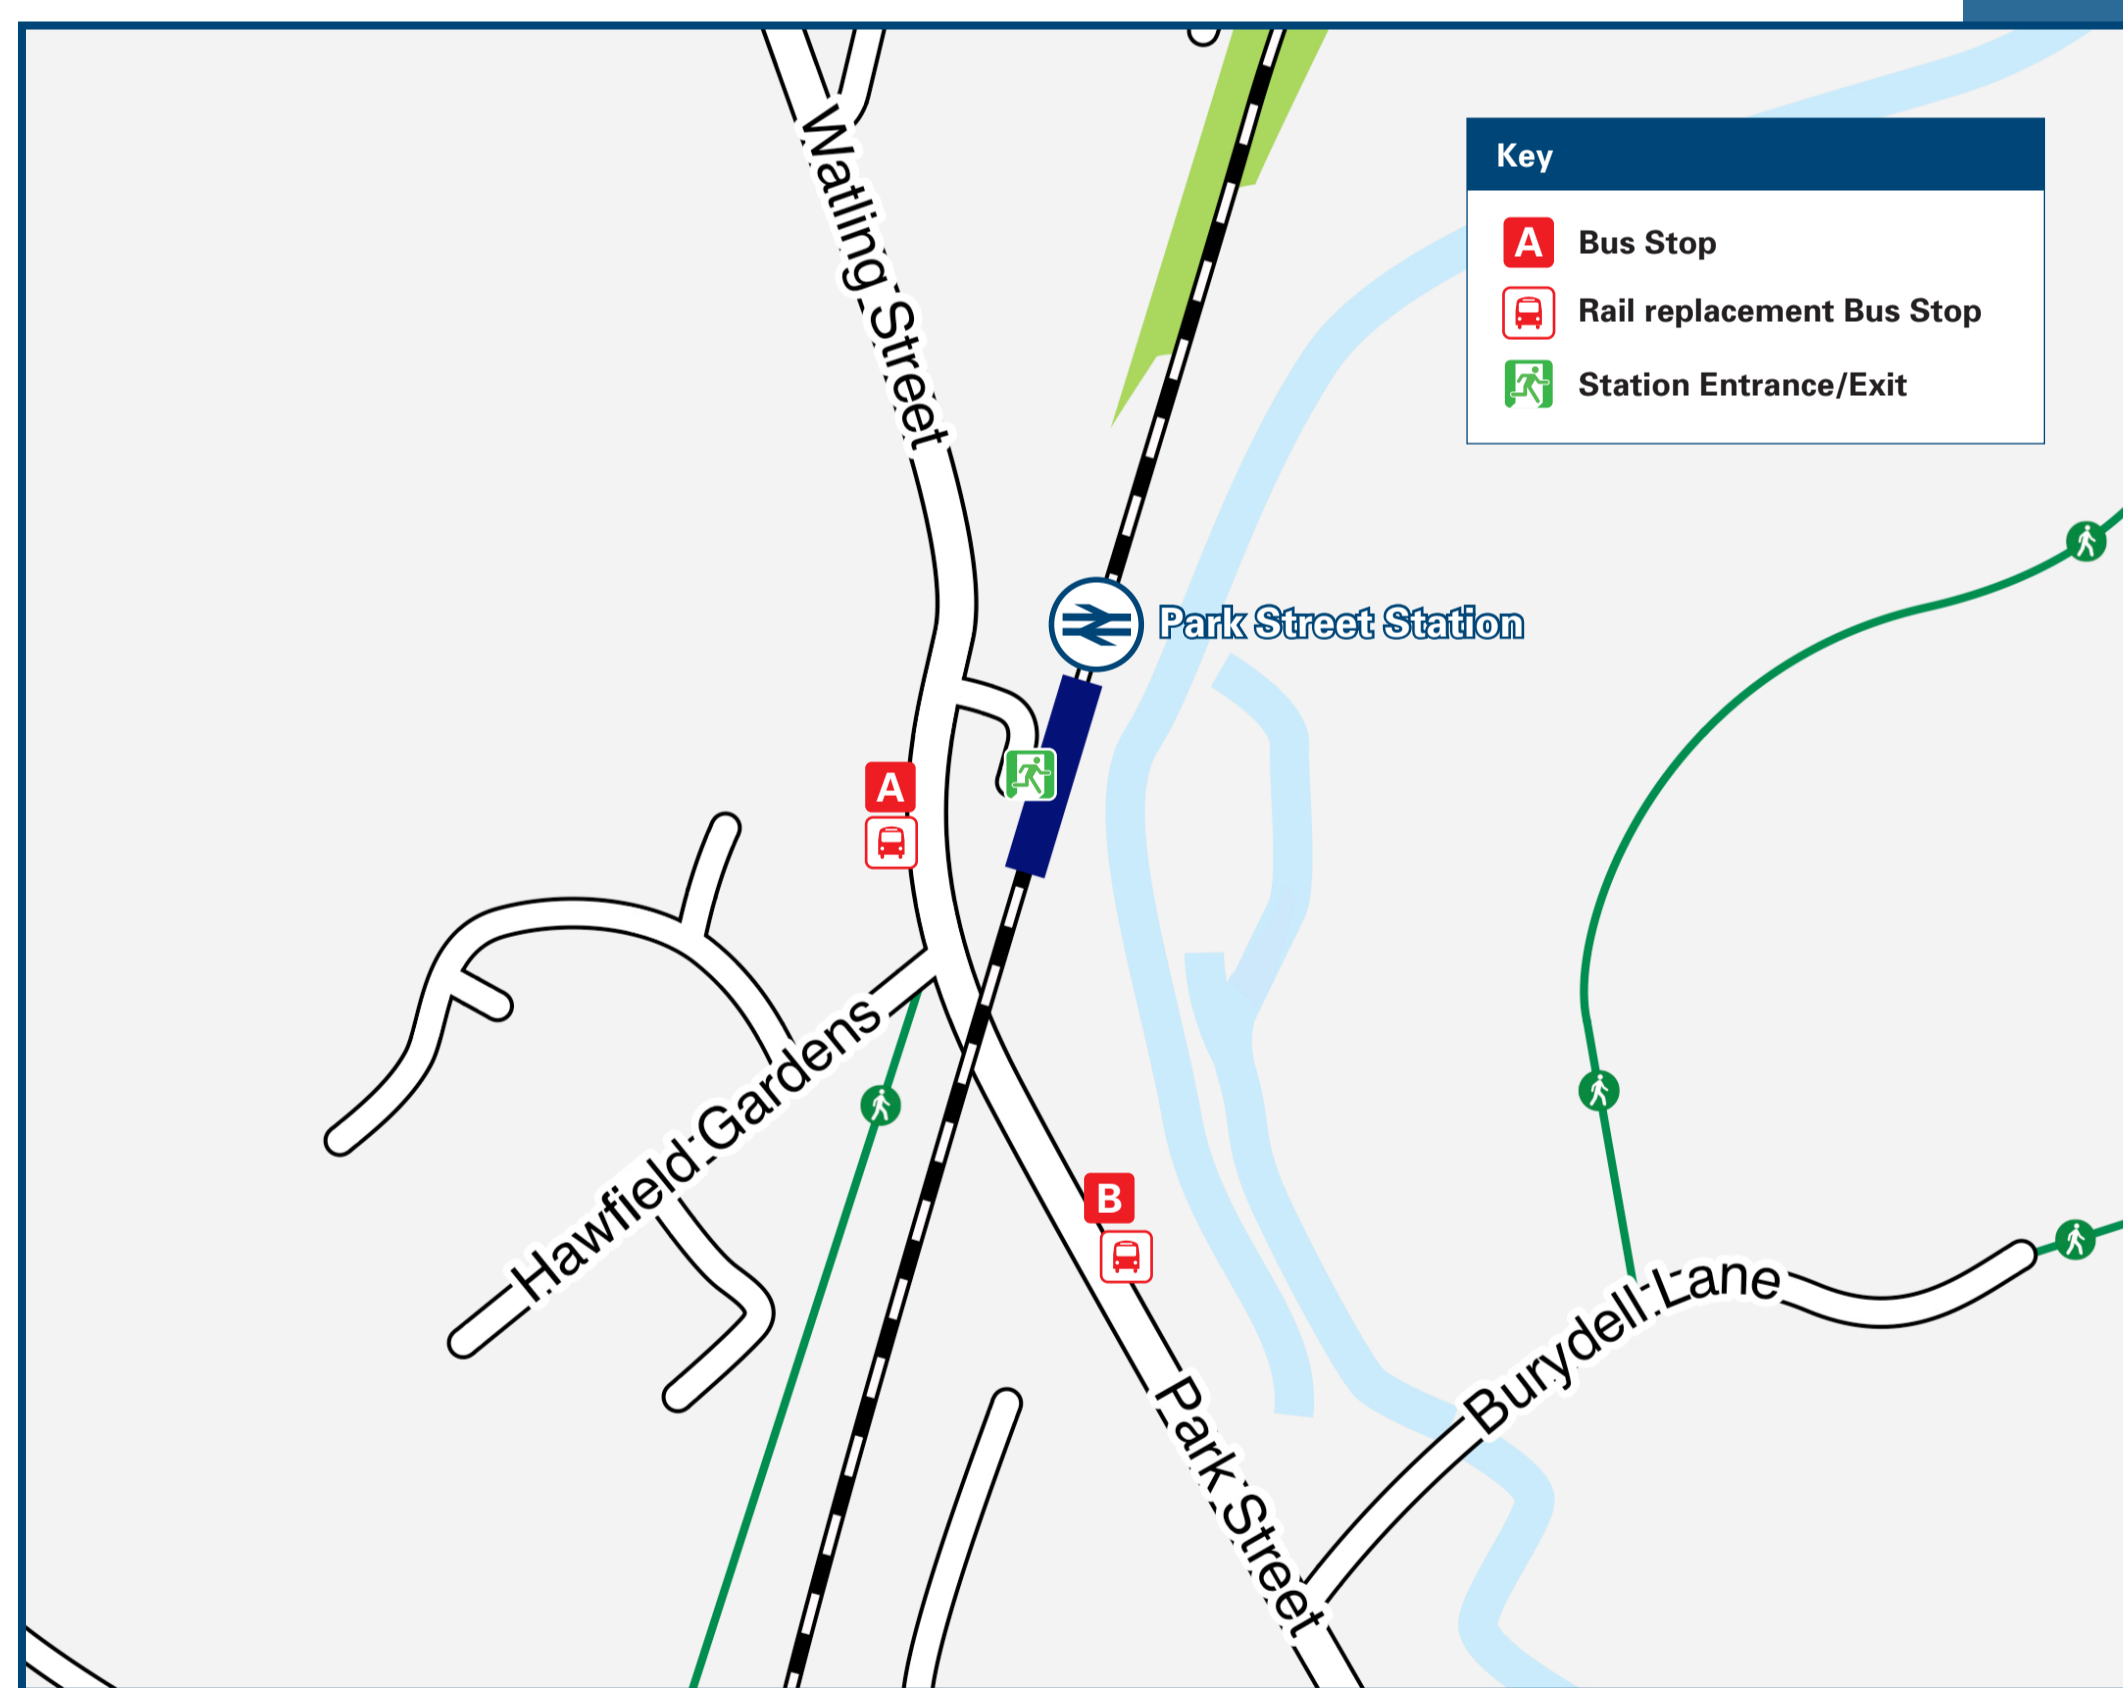

Buses

Rail replacement buses/coaches depart from existing bus stops near this station: stop **A** on Watling Street towards St Albans and stop **B** on Park Street towards Watford - see Buses map above.

Main destinations by bus

(Data correct at July 2024)

DESTINATION	BUS ROUTES	BUS STOP
Borehamwood	601	B
Bricket Wood	635	B
Colney Street	601	B
Fleetville	601	A
Frogmore	601	B
Garston	635	B
Hatfield (The Galleria)	601, 635	A
Hatfield (UH The Forum)	601, 635	A
Hatfield (UH de Havilland Campus)	635	A
Hatfield Business Park	601, 635	A
Hitchin (Town Centre & Railway Station)	635	A
How Wood	635	B
Oaklands	601	A
Radlett	601	B
St Albans (City Centre)	601	A
St Albans (City Railway Station)	601	A
St Julians	601	A
Stevenage (Town Centre & Railway Station)	635	A
Watford Junction Railway Station	635	B
Watford North Railway Station	635	B
Watford (Town Centre & General Hospital)	635	B
Welwyn Garden City (Bus Station, for Railway Station)	601+	A

Notes

Bus route 601 operates Mondays to Saturdays.
Bus route 635 operates Mondays to Fridays only.
For bus times and further information contact Traveline on 0871 200 22 33 or contact Uno (for bus routes 601 & 635) www.unobus.info/contact-us or call 01707 255 764 (7am to 7pm Mondays to Fridays).
Direct trains operate to this destination from this station.
+ Mondays to Fridays only, on Saturdays change buses at St Albans or Hatfield for Welwyn Garden City.
Cycling info sustrans.org.uk

Taxis

Park Street Station has no taxi rank or cab office. Advance booking is essential, please consider using the following local operators: (Inclusion of this number doesn't represent any endorsement of the taxi firm)

A1 Taxis
01727 866 666

Gold Line Taxis
01727 833 333

Abbey Astar Cars
01727 855 555

Further information about all onward travel

Local Cycle Info stalbans.gov.uk For more information about cycle routes.	National Cycle Info sustrans.org.uk Sustrans is the UK's leading sustainable transport charity.	Bus Times See timetable displays at bus stops. www.traveline.info 0871 200 22 33 calls cost 13p per minute plus your phone company's access charge	NextBuses Find the bus times for your stop. Search for a bus stop by entering a postcode, street & town or a stop name & town.	PlusBus plusbus.info A discount price 'bus pass' that you buy with your train ticket. It gives you unlimited bus travel around your chosen town, on participating buses.

National Rail Enquiries

Online nationalrail.co.uk	NRE App Free National Rail Enquiries app for iOS and Android	Social Media facebook.com/nationalrailenq @nationalrailenq	Alert Me You can sign up to Alert Me messages on the National Rail Enquiries website where you can receive train and platform notifications directly to your smart phone. nationalrail.co.uk/alertme	Contact Centre 03457 48 49 50 Calls cost no more than calls to geographic numbers (01 or 02) and may be recorded.	PlusBike nationalrail.co.uk/plusbike For more information.