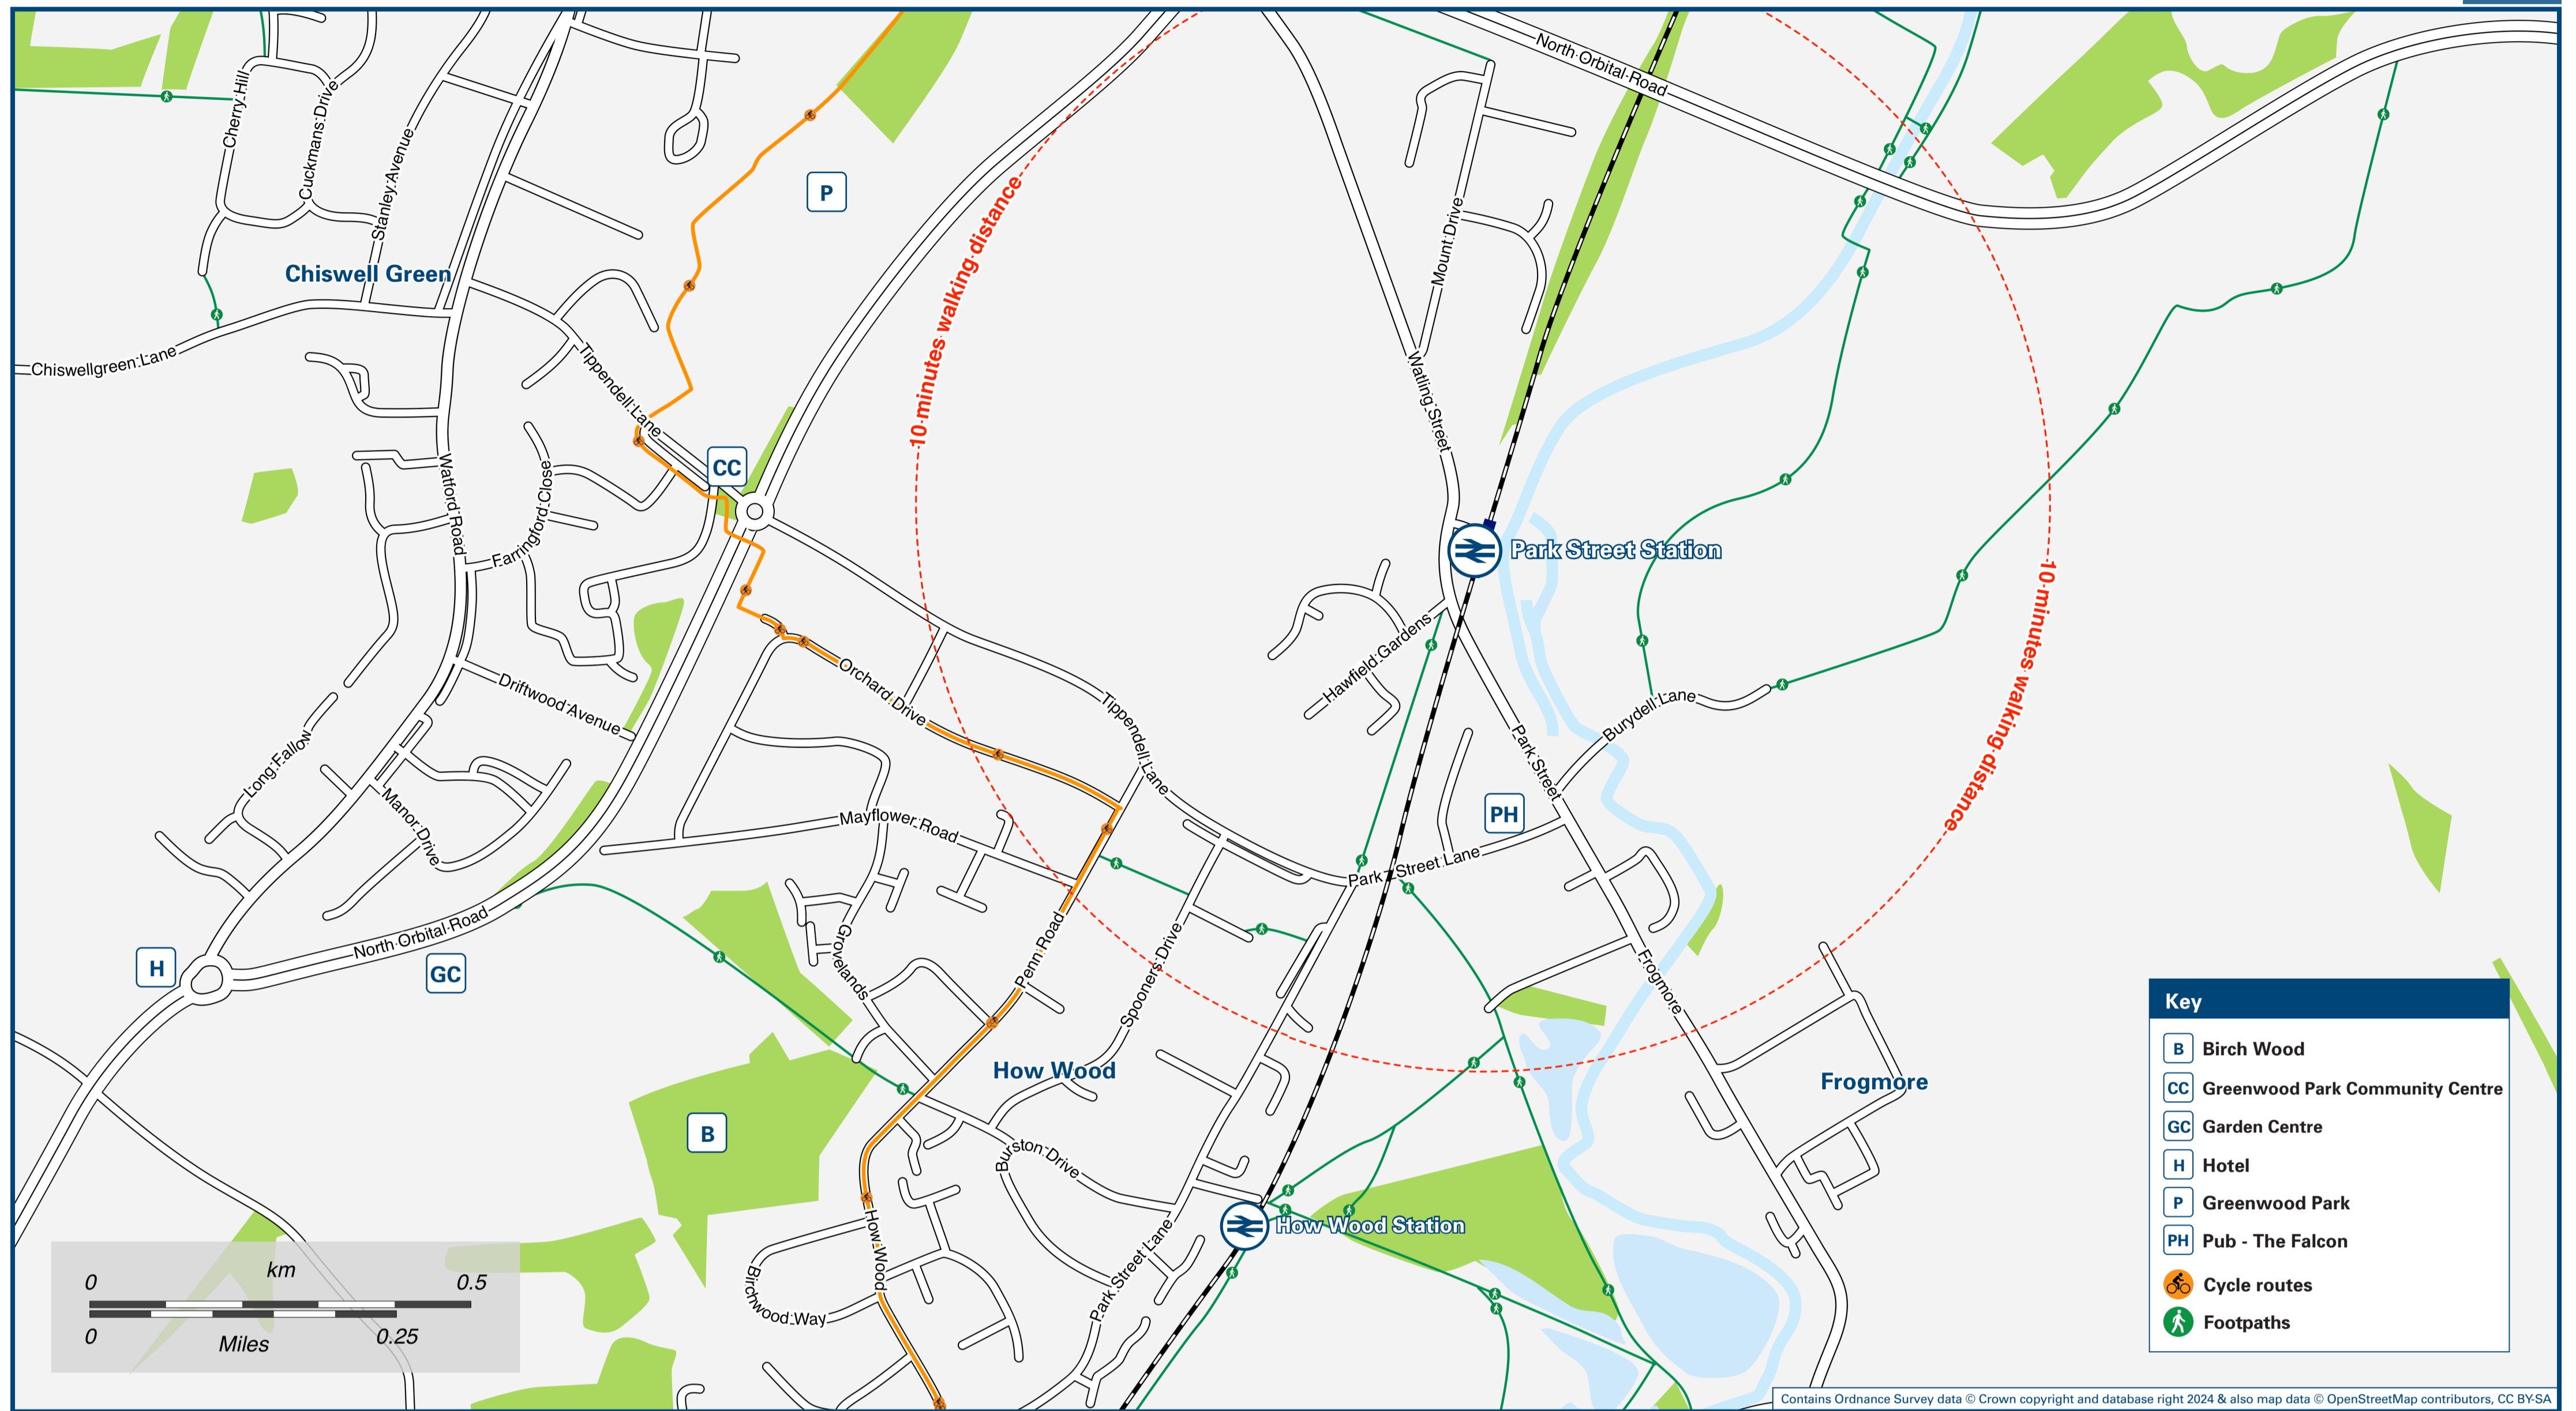

Park Street Station

Onward Travel Information

Local area map