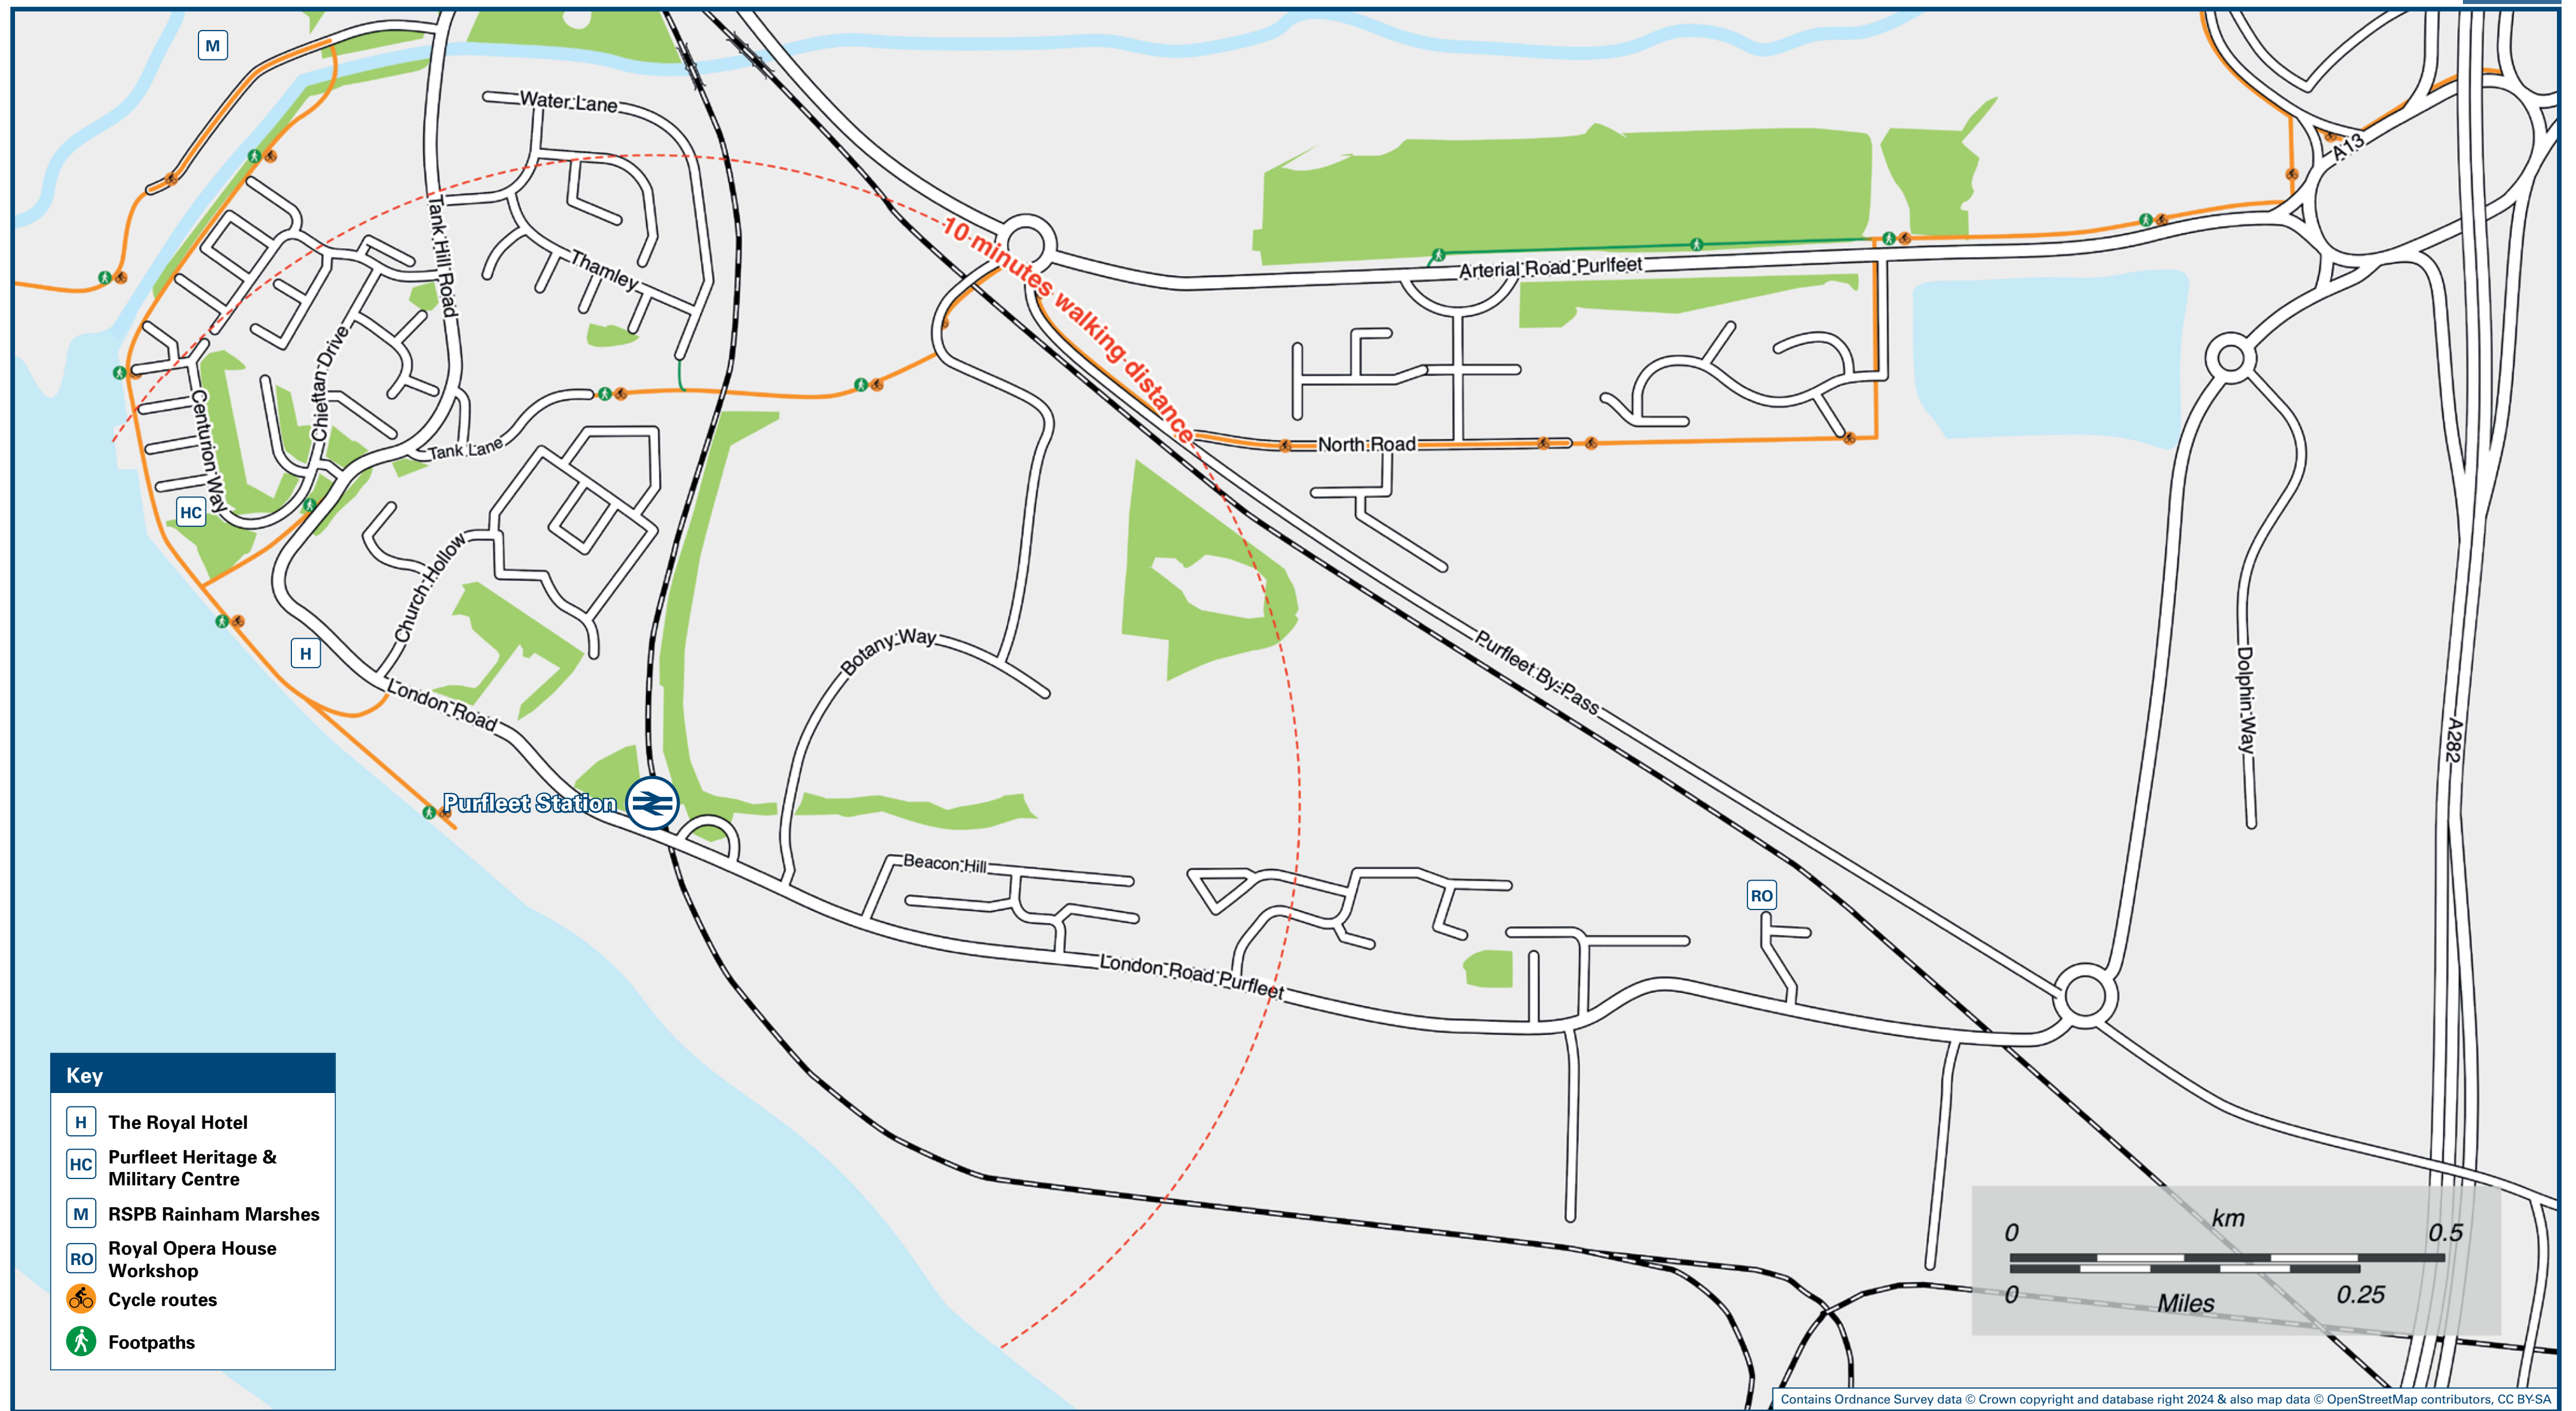

Purfleet Station

Onward Travel Information

Local area map

Buses

Main destinations by bus

(Data correct at June 2024)

DESTINATION	BUS ROUTES	BUS STOP
Garrison Estate (Purfleet)	44	A
Grays	44	B
intu Lakeside (Bus Station)	44	A
South Stifford (London Road)	44	B
Uplands Estate (Watts Crescent)	44	A
West Thurrock	44	B