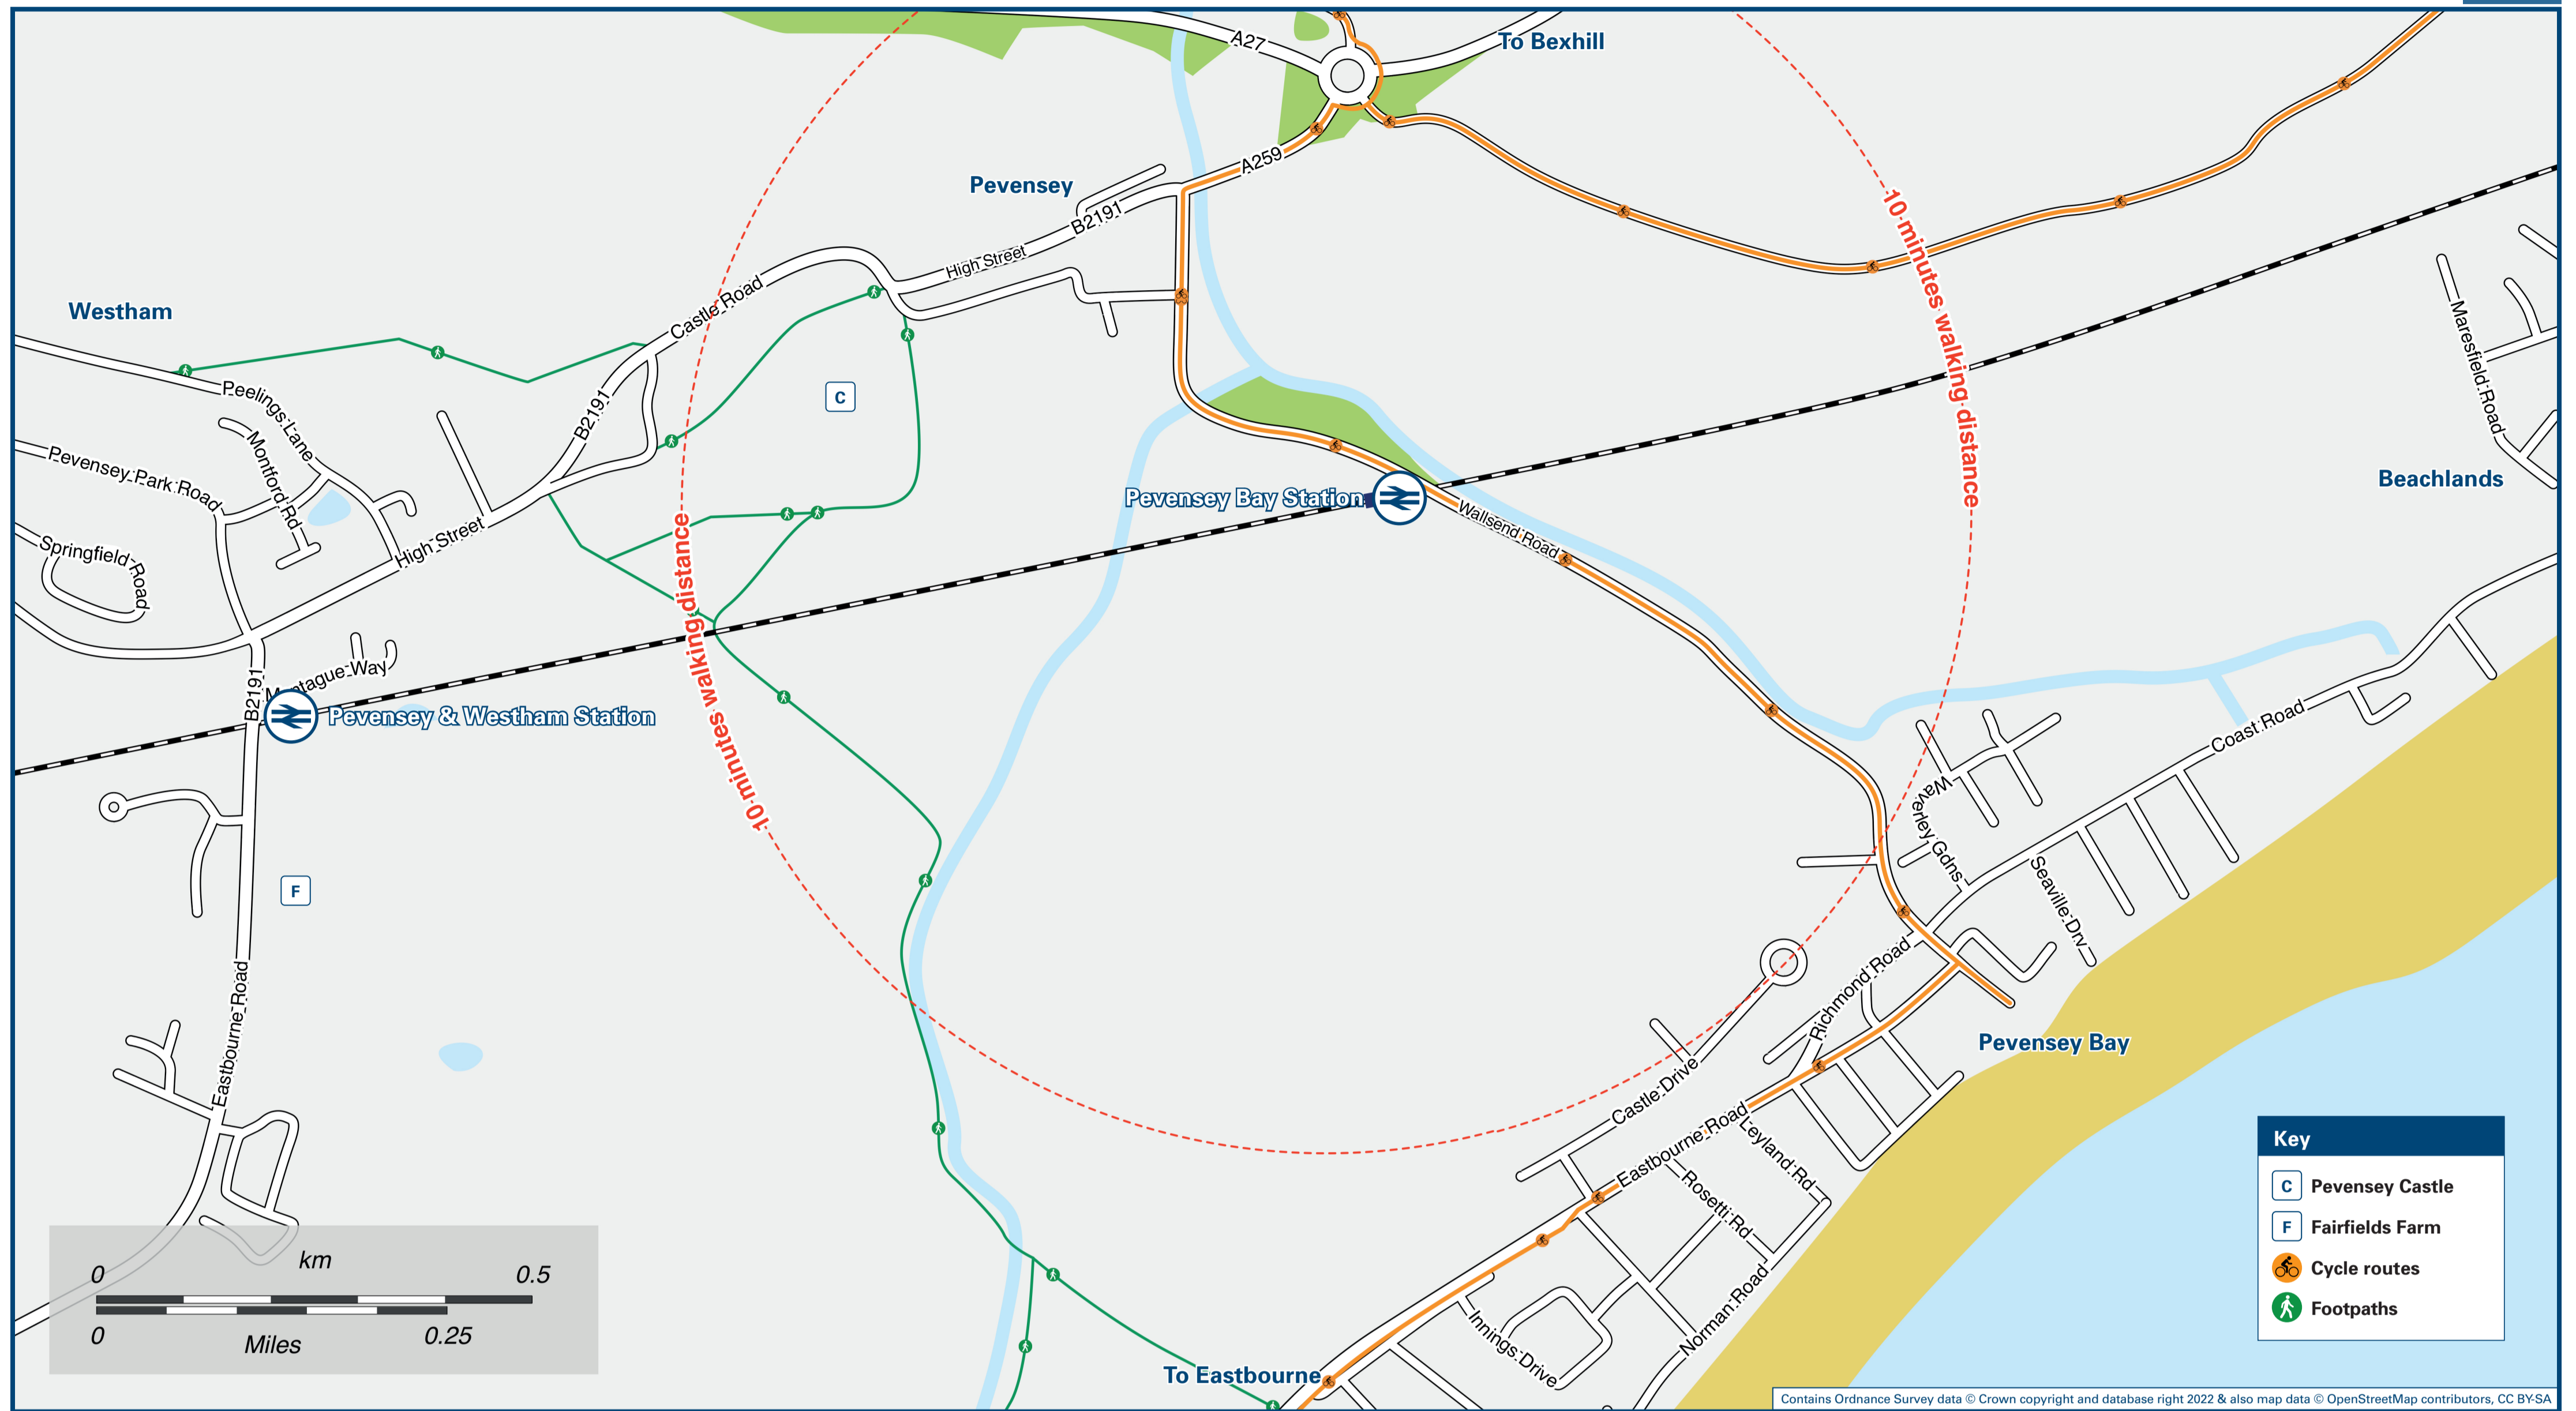

Pevensey Bay Station

Onward Travel Information

Local area map

Buses

Rail replacement buses depart from the A259 Pevensey High Street.

Main destinations by bus

(Data correct at May 2024)

DESTINATION	BUS ROUTES	BUS STOP
Beachlands (The Square)	8	A
Bexhill	99	B
Eastbourne District General Hospital	8	B
Eastbourne Seafront & Pier	99	A
Eastbourne Town Centre	99	A
Hastings	8	B
Hastings	99	B
Langney (Crumbles - ASDA)	99	A
Langney (Eastbourne Crematorium)	8	B
Langney (Friday Street)	8	B
Langney (Pennine Way)	8	B
Langney Shopping Centre	8	B
Little Common	99	B
Pevensey Castle	8	B
Pevensey (Church Lane)	8, 99	B
Pevensey Bay (Richmond Road)	8, 99	A
Roselands (Sovereign Centre)	99	A
St Leonards	99	B
Stone Cross	8	B
Westham	8	B

Notes

Limited bus services from this station:
 Bus routes 195 and 196 run Wednesdays, from stop B to Wartling, Herstmonceux(196), Rushlake Green, Heathfield(195) and Waldron(195).
 Bus routes 195 and 196 run Wednesdays, from stop A to Pevensey Bay village, Crumbles Asda, Eastbourne Town Centre & Pier.

Limited direct trains operate to this destination from this station on Mondays to Fridays only.

It's a 10 to 15 minutes walk to Pevensey village, Pevensey Castle and Pevensey Bay village from this station, see maps for walking routes.