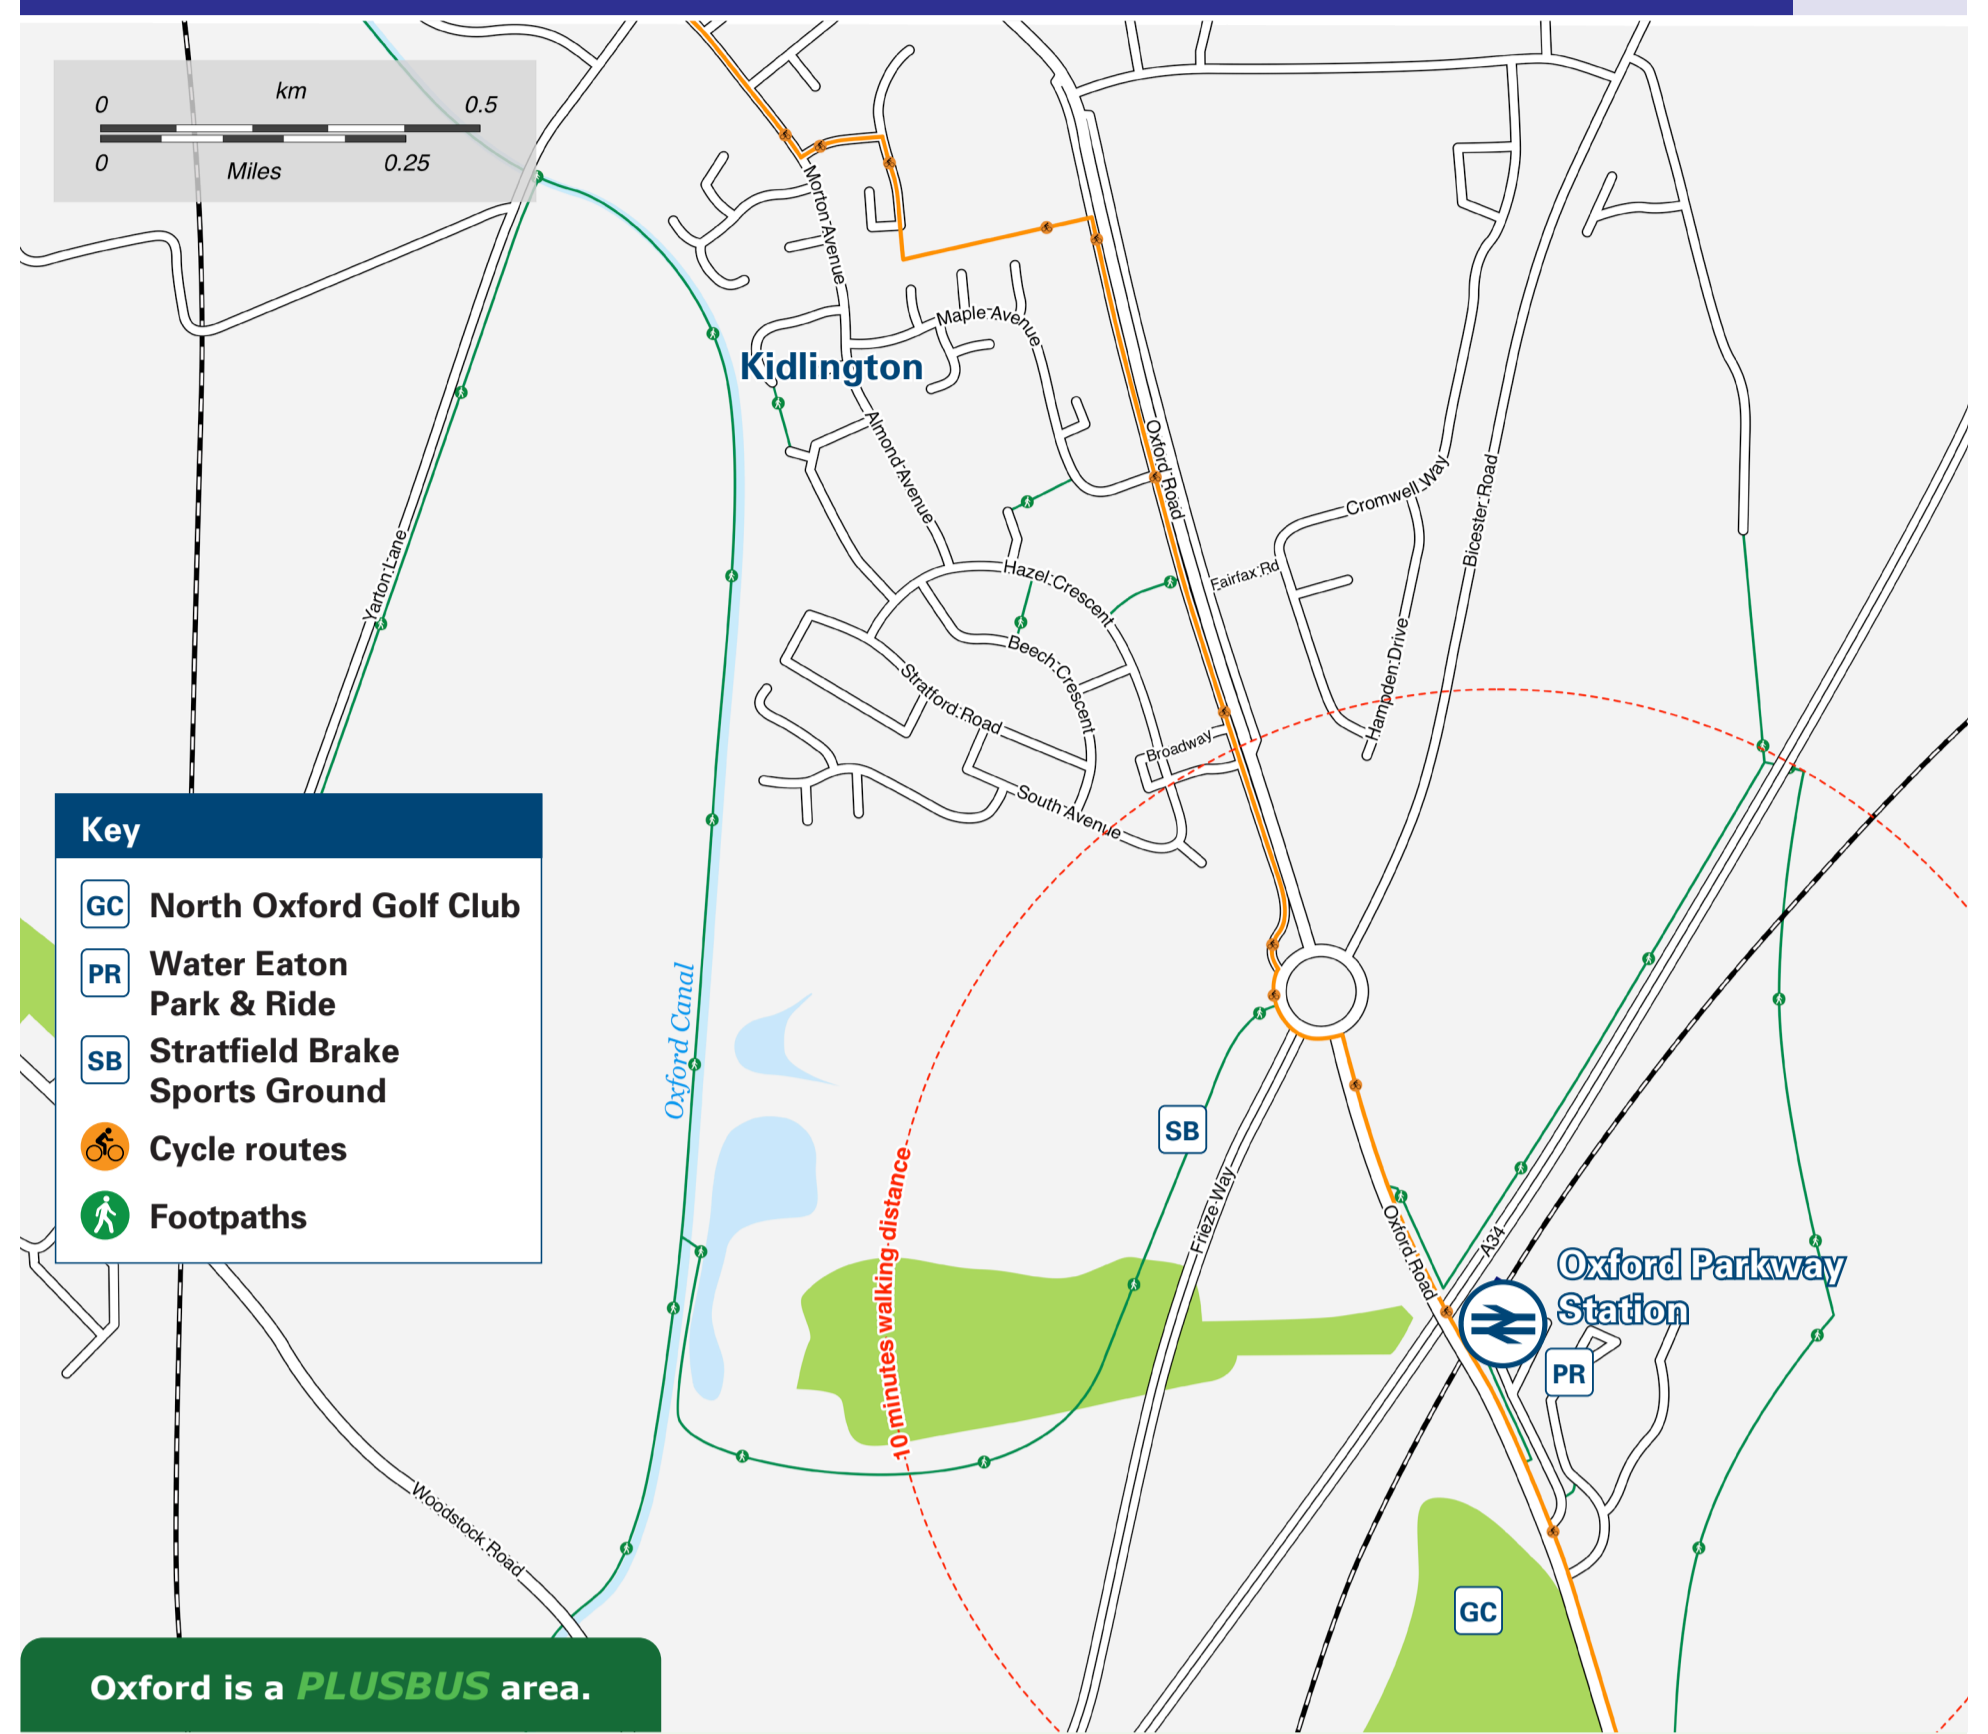

Onward Travel Information

Oxford Parkway Station

Buses

Rail replacement bus services depart from the front of the station or from the Park & Ride bus stop.

Local area map

Add **PlusBus** to your train ticket—now available on eTicket from leading rail ticketing apps—for unlimited bus travel in the **PlusBus** zone in your destination town or city. Visit plusbus.info

Main destinations by bus

(Data correct at March 2026)

DESTINATION	BUS ROUTES	BUS STOP	DESTINATION	BUS ROUTES	BUS STOP	DESTINATION	BUS ROUTES	BUS STOP
Banbury *	S4	E	John Radcliffe Hospital	600	A	Summertown	2, 2A, 600, 800	A
Bicester Town Centre	24#, S5	E	Kidlington	2, 2A, 700, 800, S4, S7	E	Tackley	S4	E
Blenheim Palace	S7	E	Kirtlington	24#	E	West Adderbury	S4	E
Bletchington	24#	E	Langford Lane (For Oxford Airport)	800	A, E	Witney (Market Square)	S7	E
Churchill Hospital	600	A	Oxford Brookes University (Headington Campus)	600	A	Woodstock	S7	E
Cuttleslowe	700	B	Oxford City Centre	2, 2A, 24#, 500, 800, S4, S5, S7	D			
Deddington	2, 2A, 24#, 700, S4, S5, S7	D	Shipton-on-Cherwell	S4	E			
Glory Farm	S5~	E	Steeple Aston	S4	E			
Gosford	24#, S5	E						
Hampton Poyle	24#	E						