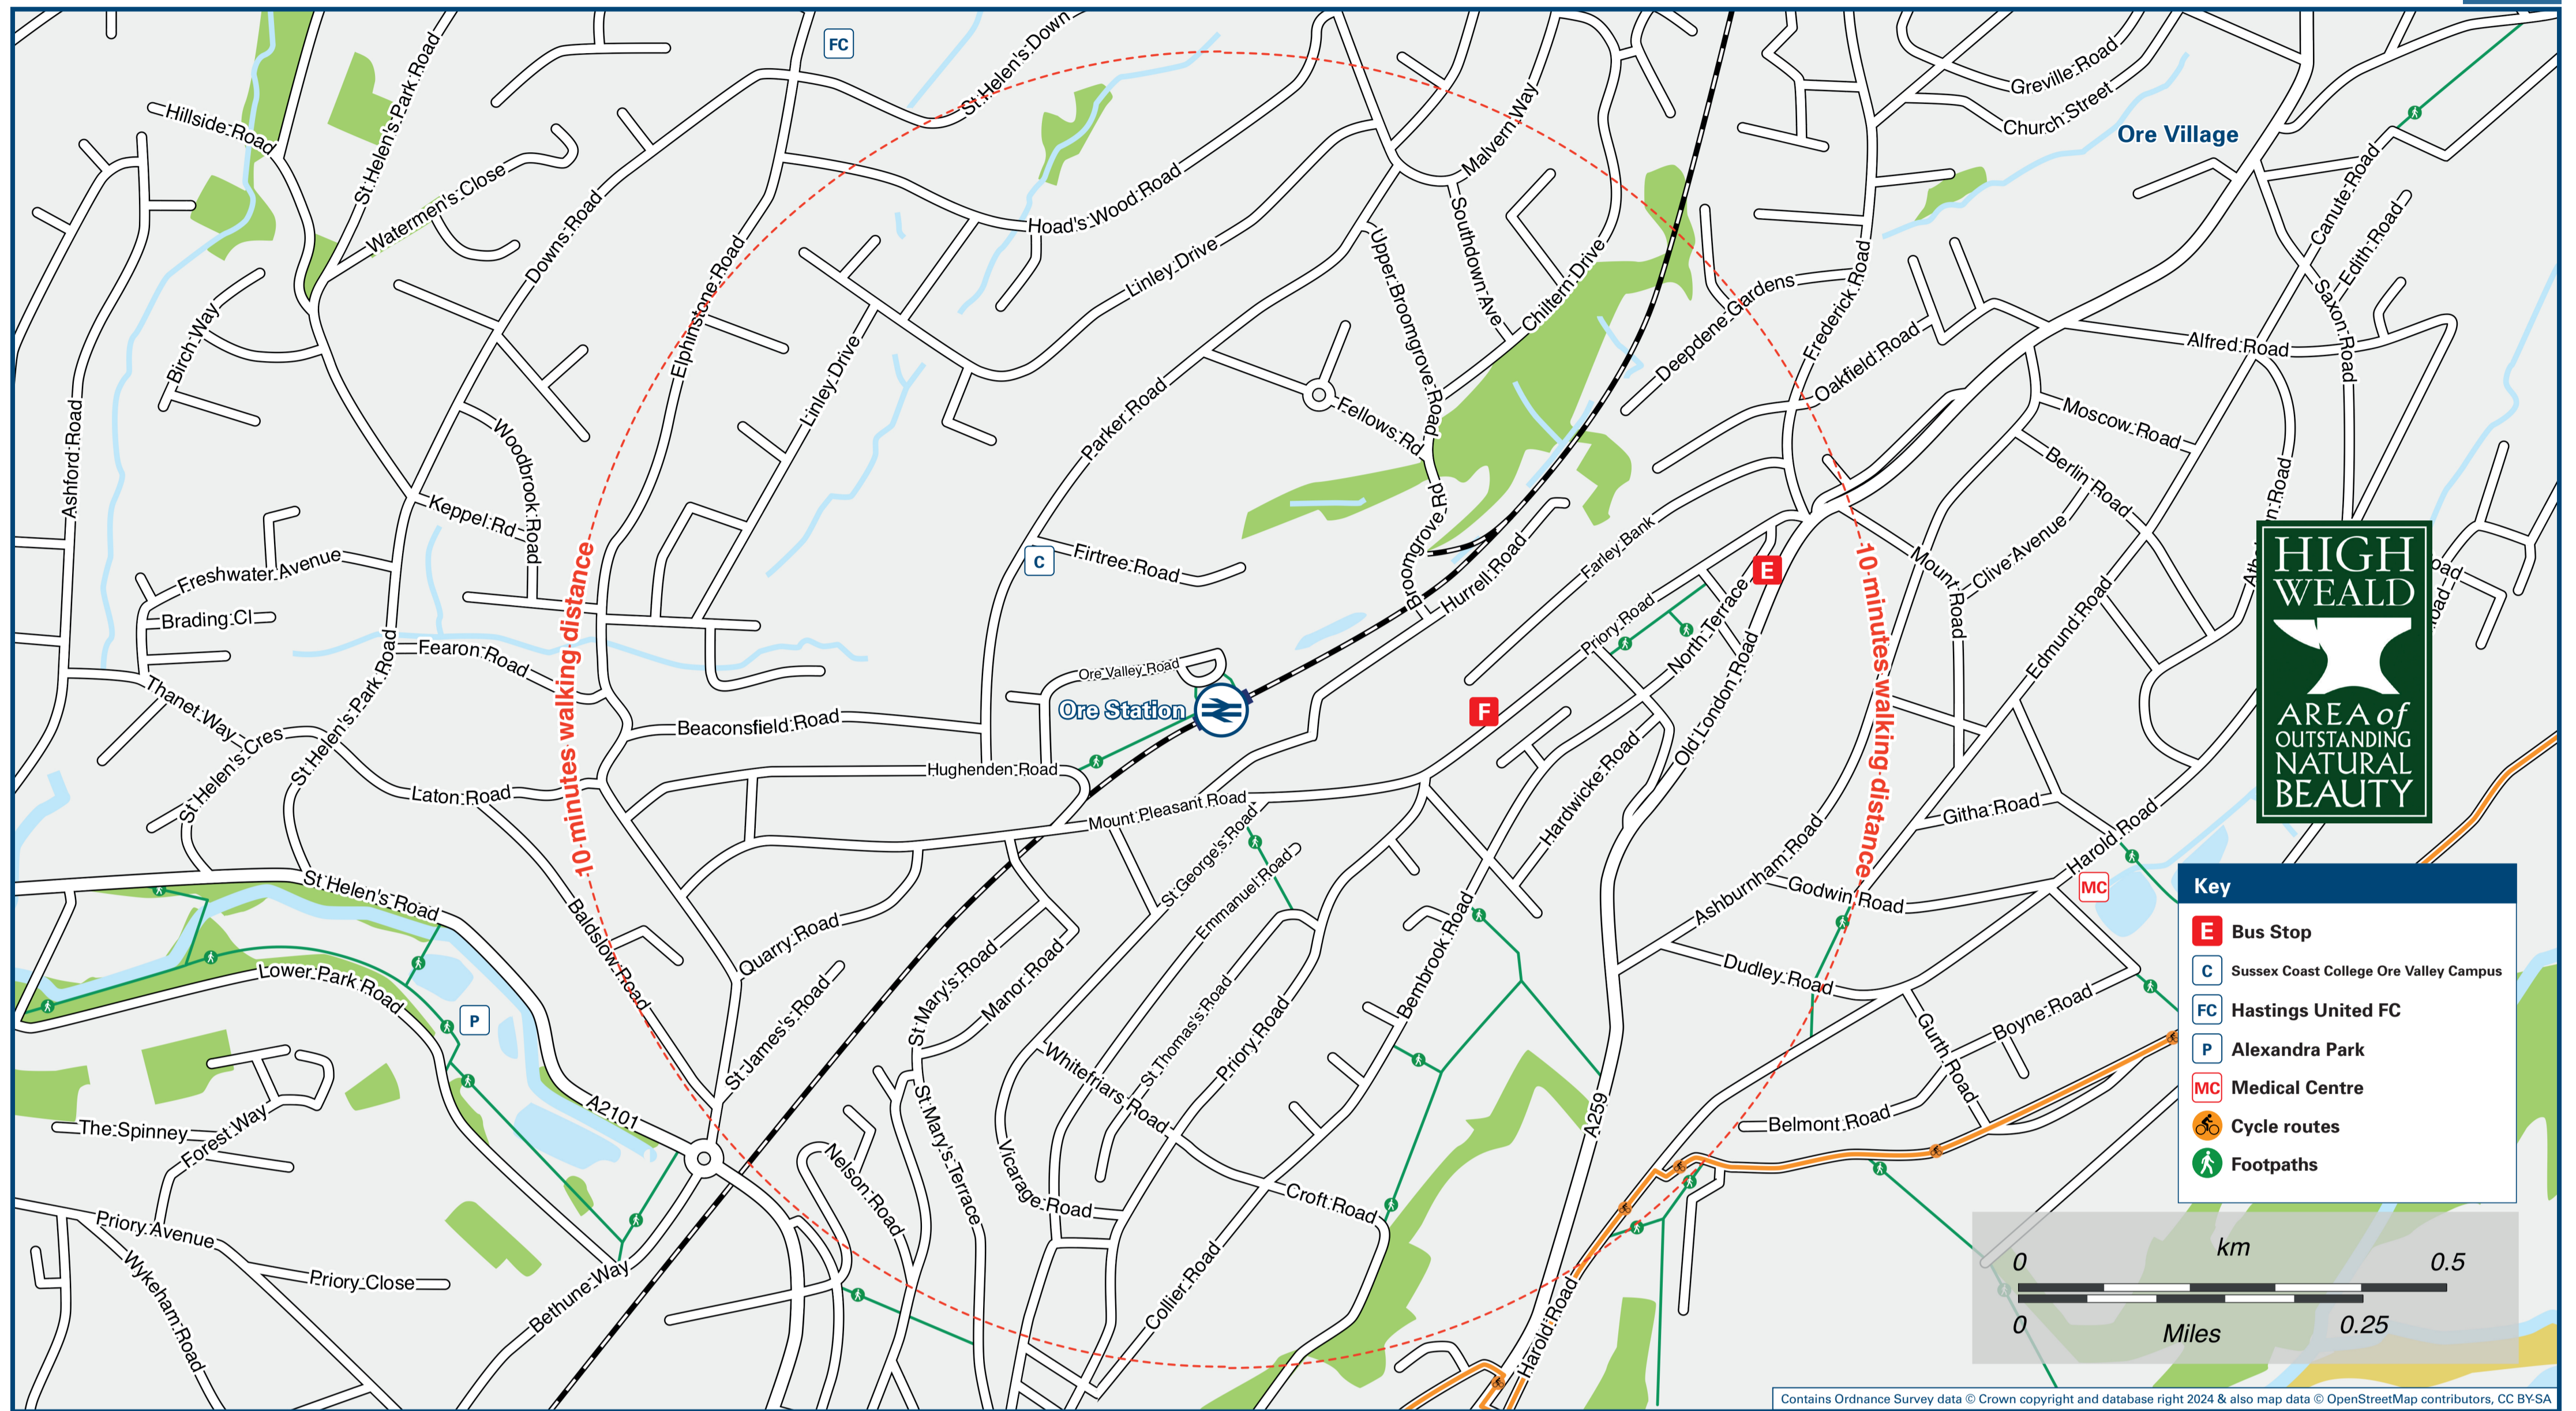

Ore Station

Onward Travel Information

Local area map