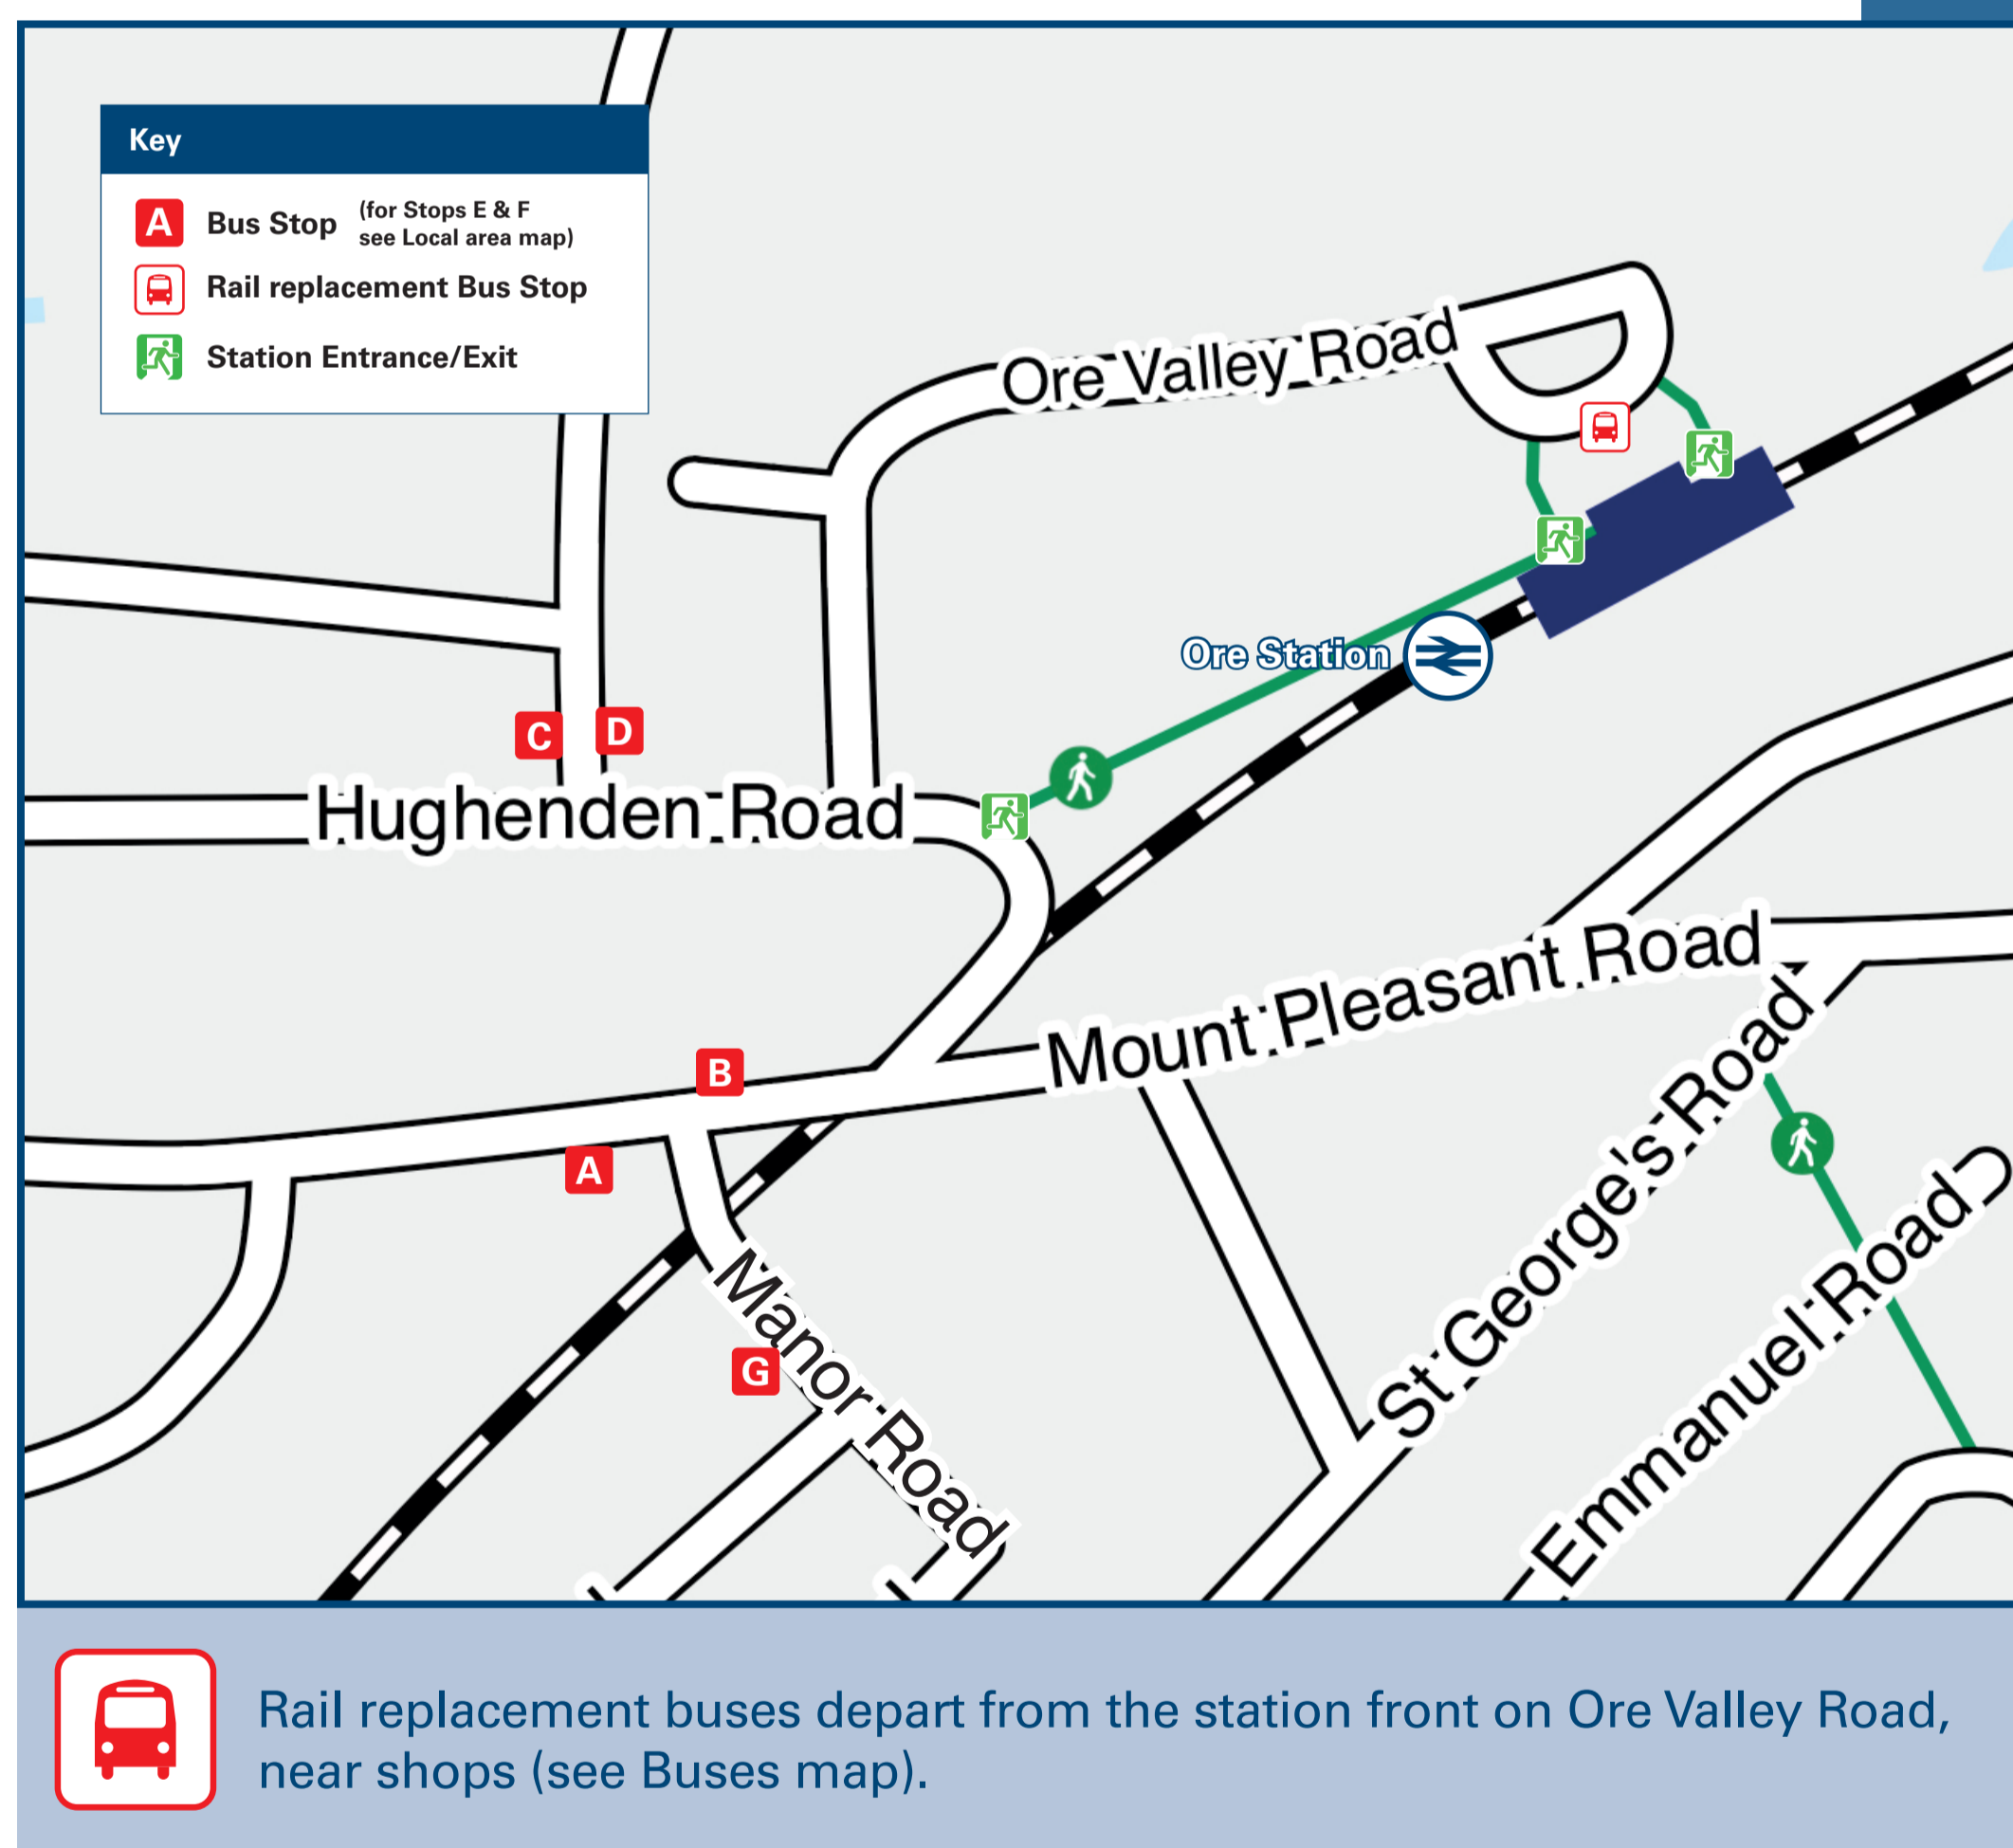

Buses

Rail replacement buses depart from the station front on Ore Valley Road, near shops (see Buses map).

Main destinations by bus

(Data correct at May 2024)

DESTINATION	BUS ROUTES	BUS STOP
Conquest Hospital#	28	F
Fairlight	101	E
Fairlight Cove	101	E
Guestling	347***	G
Harley Shute	100	E
Hastings (Town Centre & Railway Station) Ⓢ	22, 22C*, 31	A, D
Hollington (Tesco)	31	A
Icklesham	22	A
Ore Village	100	E
Pett	22, 22C**, 31	B
Pett Level	31	C
Rye Ⓢ	347***	G
Silverhill	347***	G
St Helens (Cemetery & Crematorium)	101	E
St Helens (Pennine Rise - Malvern Way)	101	E
St Leonards Ⓢ	28	F
Winchelsea Ⓢ	31	C
Winchelsea Beach	22, 22C*, 31	A
	100, 101	E
	101	E

Notes

- Bus routes 22, 28, 31, 100 and 101 run daily.
- For bus times and other bus enquiries, please contact Traveline on 0871 200 22 33 or contact the bus operator: Stagecoach South East on 0345 241 8000.
- Ⓢ Direct trains operate to this destination from this station.
- # Additional buses run from Hastings railway station to the Conquest Hospital, contact Traveline for details.
- Bus route 22C runs hourly daytime Sundays and Public Holidays only to this destination.
- ** Bus route 22C runs 2 early morning buses Mondays to Fridays and hourly daytime Sundays and Public Holidays only to Ore village.
- *** Bus route 347 runs a limited service Mondays to Saturdays only, please check the timetable for times.

AONB High Weald (AONB) www.highweald.org

Taxis

Ore Station has no taxi rank or cab office. Advance booking is essential, please consider using the following local operators: (Inclusion of this number doesn't represent any endorsement of the taxi firm)

247 247 Taxis
01424 247 247

Hastings Taxi Call
01424 866 866

Town Trip
01424 447 070

Further information about all onward travel

Local Cycle Info hastings.gov.uk For more information about cycle routes.	National Cycle Info sustrans.org.uk Sustrans is the UK's leading sustainable transport charity.	Bus Times See timetable displays at bus stops. www.traveline.info 0871 200 22 33 plus your phone company's access charge	NextBuses Find the bus times for your stop. Search for a bus stop by entering a postcode, street & town or a stop name & town.	PlusBus plusbus.info A discount price 'bus pass' that you buy with your train ticket. It gives you unlimited bus travel around your chosen town, on participating buses.

National Rail Enquiries

Online nationalrail.co.uk	NRE App Free National Rail Enquiries app for iOS and Android	Social Media facebook.com/nationalrailenq @nationalrailenq	Alert Me You can sign up to Alert Me messages on the National Rail Enquiries website where you can receive train and platform notifications directly to your smart phone. nationalrail.co.uk/alertme	Contact Centre 03457 48 49 50 Calls cost no more than calls to geographic numbers (01 or 02) and may be recorded.	PlusBike nationalrail.co.uk/plusbike For more information.

National Rail
Britain's train companies working together