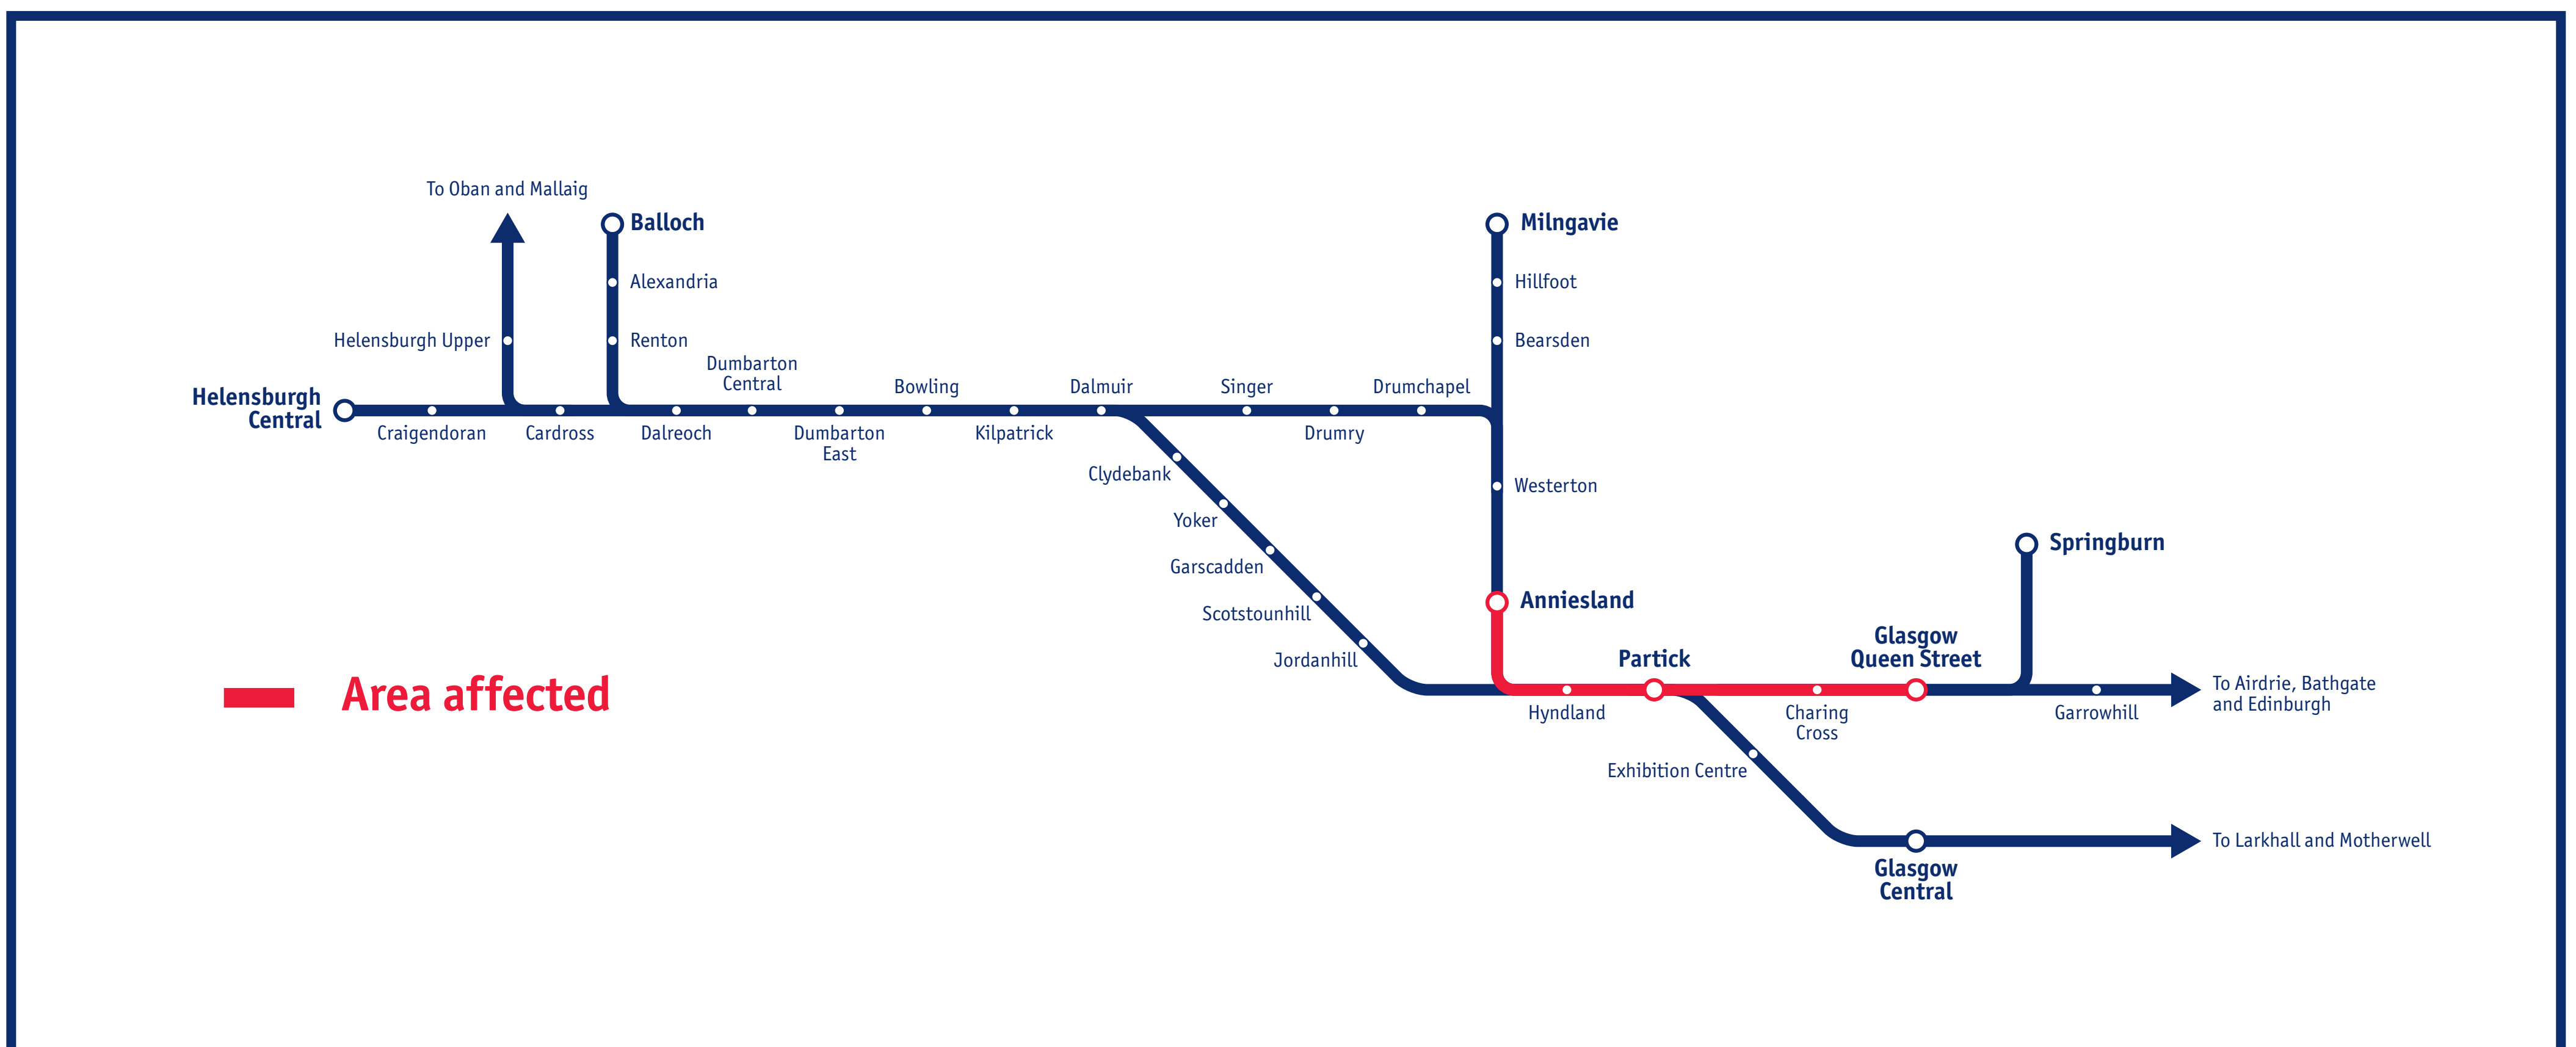

Service Alterations

Glasgow Queen St - Anniesland

Sunday 28 July

If you travel to / from any of the stations marked in red above, your journey may be affected as follows:

Glasgow Queen St – Anniesland

Train services are cancelled.

Journey times may be increased. Some journeys may not be available. Please visit www.scotrail.co.uk or download our app to check your own journey.

www.scotrail.co.uk