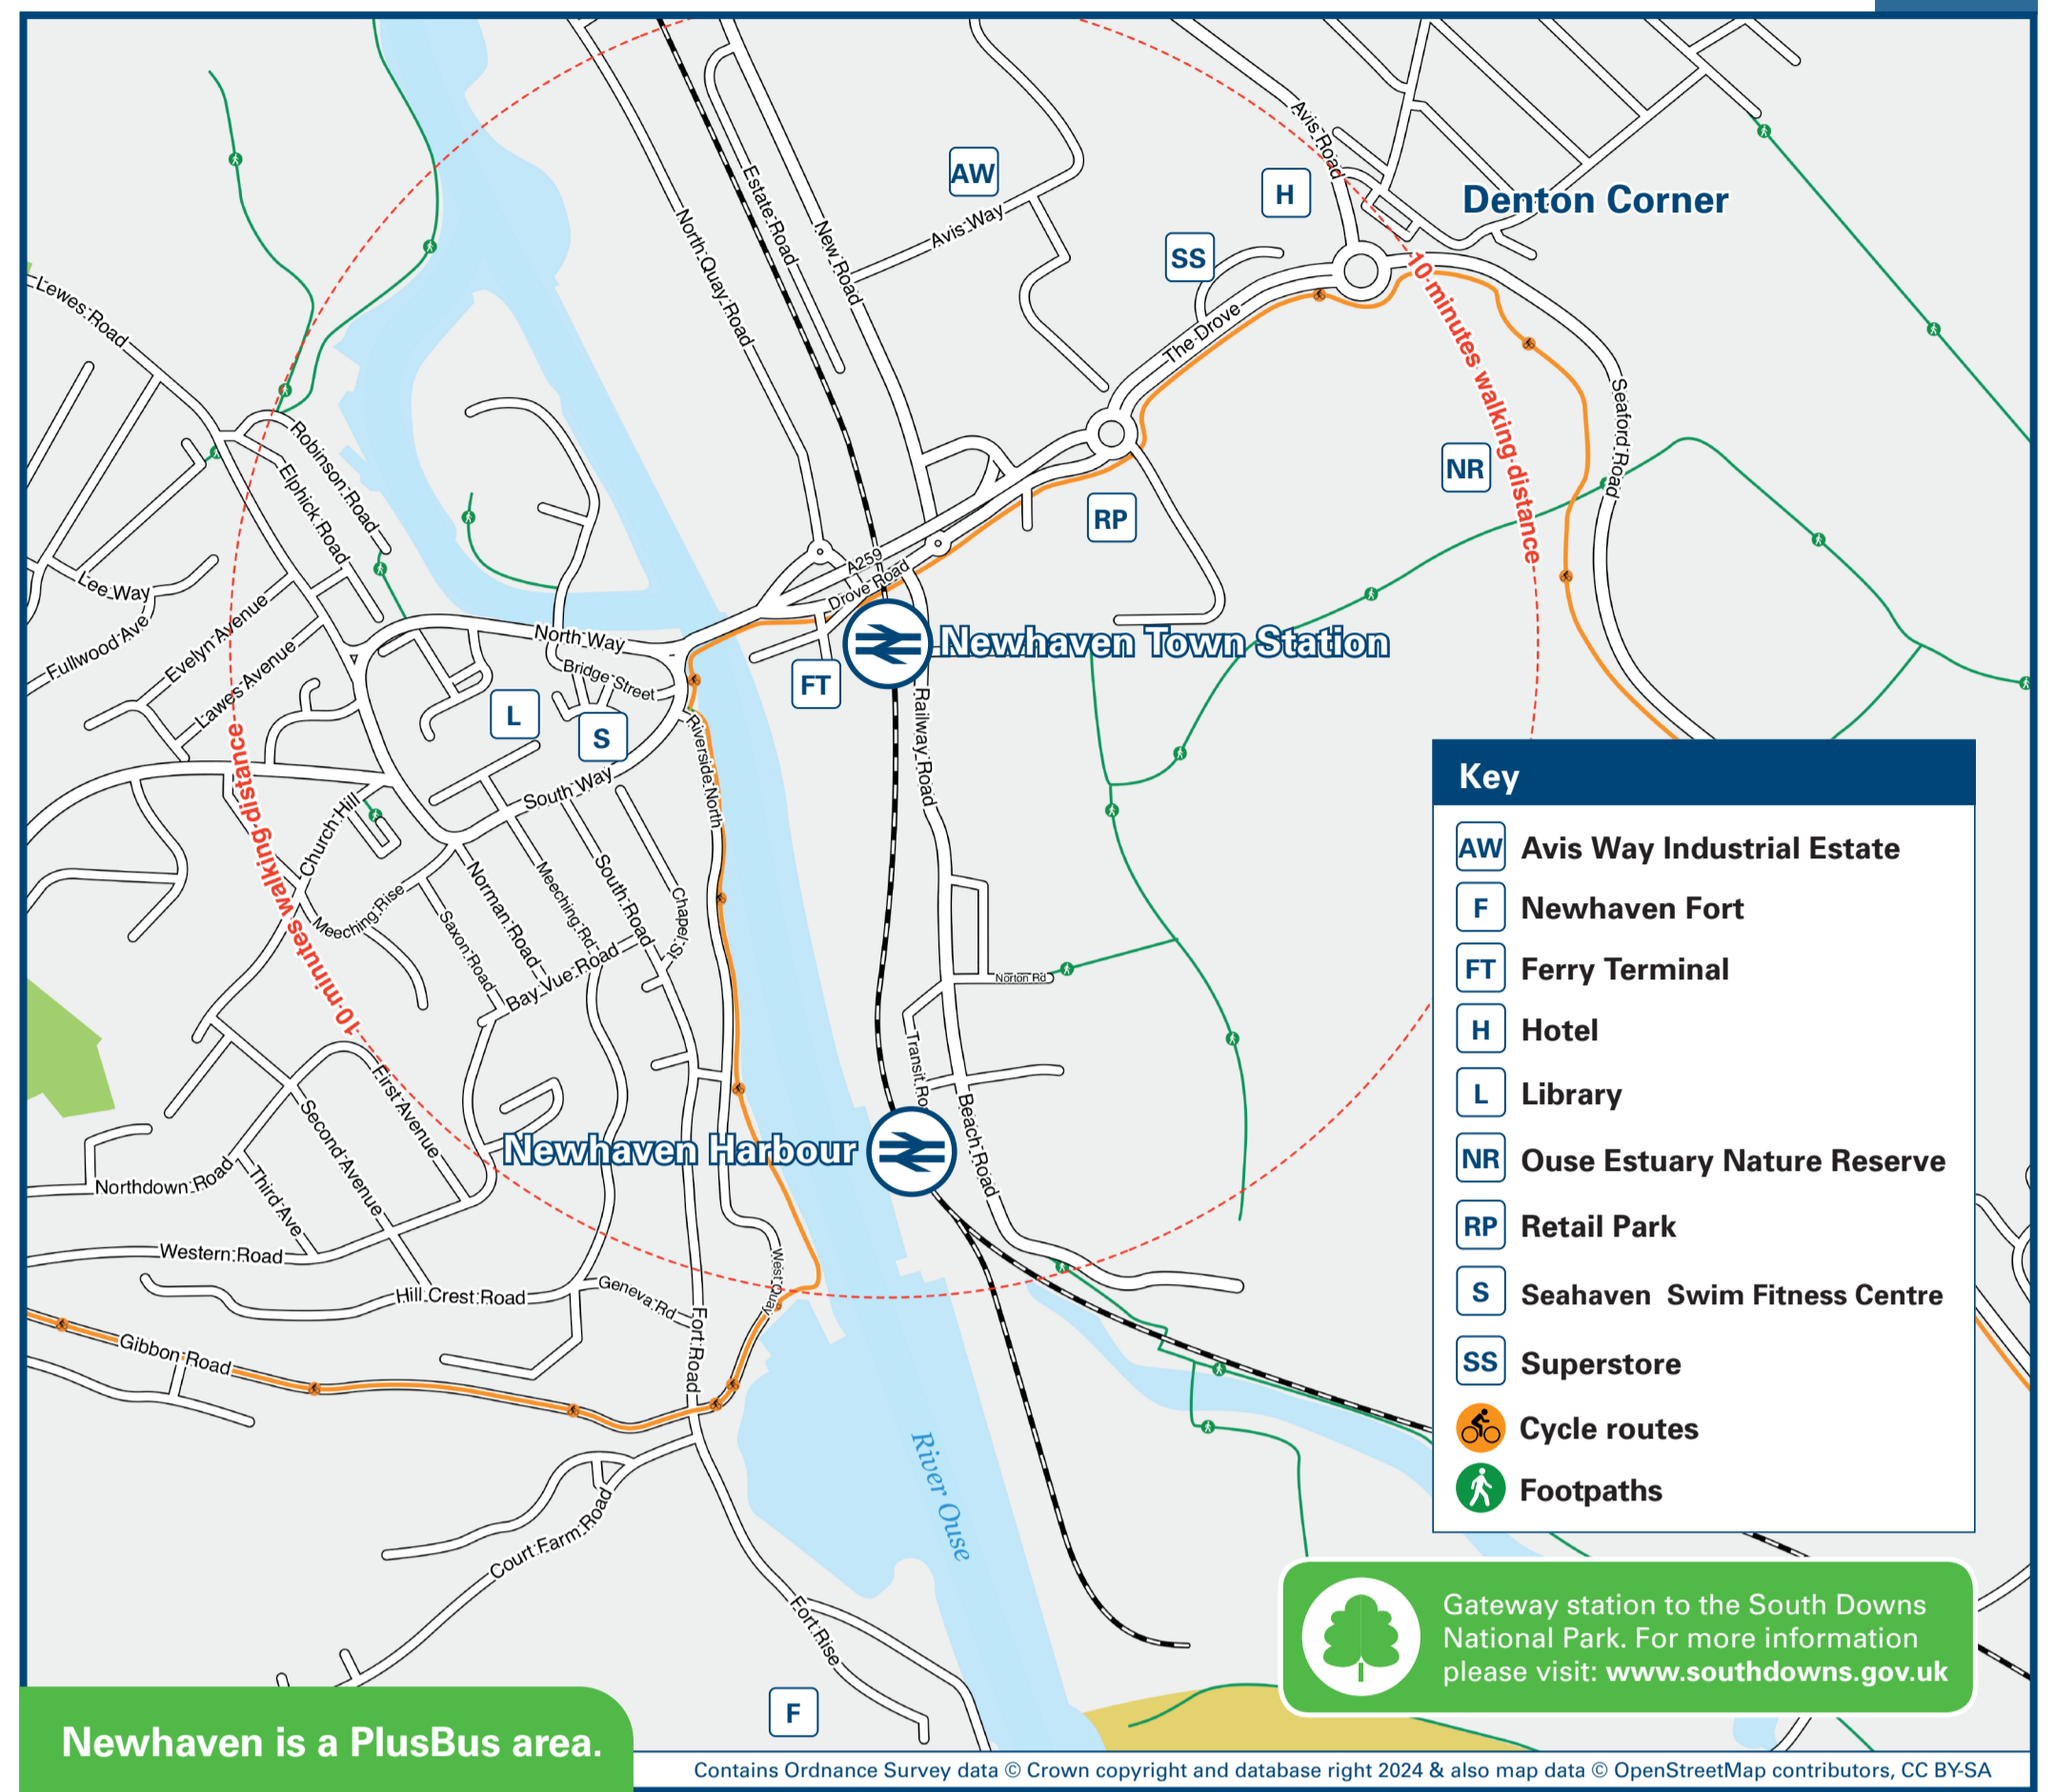

Local area map

Newhaven is a PlusBus area.

PlusBus is a discount price 'bus pass' that you buy with your train ticket. It gives you unlimited bus travel around your chosen town, on participating buses. Visit www.plusbus.info

Main destinations by bus (Data correct at May 2024)

DESTINATION	BUS ROUTES	BUS STOP
Avis Way Industrial Estate (5 minutes walk from this station)	12, 12A	B
Beachy Head (Pub)	13X**	D
Birling Gap (National Trust)	13X**	D
Bishopstone	12, 12A, 701	B
Brighton -	12, 12A, 14, 14C^	A
- Brighton Station	11X*, 12, 12A, 12X, 13X**, 14, 14C^	C
- City Centre (Clock Tower for Churchill Square)	12, 12A, 14, 14C^	A
- Kemp Town (Paston Place for County Hospital)	11X*, 12, 12A, 12X, 13X**, 14	C
- Marine Gate (for Brighton Marina)	12, 12A, 14, 14C^	A
- Old Steine	12, 12A, 14, 701	A
- Royal Sussex County Hospital (Main Entrance)	11X*, 12, 12A, 12X, 13X**, 14, 701	C
- Sea Life Centre (for Brighton Palace Pier)	14C^	A
- Chyngton Estate (Seaford)	12, 12A, 14	A
- Denton Corner (10 minutes walk from this station)	11X*, 12, 12A, 12X, 13X**, 14	C
- Drusillas Zoo Park	12A	B
East Dean	12, 12A, 701	B
	12, 12A, 12X, 13X**, 701	D

DESTINATION	BUS ROUTES	BUS STOP
Eastbourne (Town Centre & Railway Station)	12, 12A, 701	B
Eastbourne Pier	11X*, 12, 12A, 12X, 13X**, 14, 701	D
Falmer Station (for Amex Stadium, University of Brighton & University of Sussex)	11X*, 13X**	D
Iford	701	A, C, D
Kingston	123#	A, C
Lewes	123#	A, C
Moulsecoomb (opp. University of Brighton)	123#	A, C
Newhaven (Court Farm Road - for Newhaven Fort)	701	A, C, D
North Peacehaven (Bretts Field)	145	B
Paradise Park (10 minutes walk from this station)	14, 14C^	A, C
Peacehaven (Meridian Centre)	12, 12A, 14, 14C^	A
Peacehaven (Roderick Avenue - A259)	11X*, 12, 12A, 12X, 13X**, 14, 14C^	C
Piddinghoe	123#	A, C
Rodmell	123#	A, C
Rottingdean (White Horse)	12, 12A, 14, 14C^	A
Saltdean (Longridge Avenue - A259)	11X*, 12, 12A, 12X, 13X**, 14, 14C^	C
Seaford (Library)	12, 12A, 701	B
Seaford Station	12, 12A, 12X, 13X**, 701	D
Seaford Station	12, 12A, 701	B

DESTINATION	BUS ROUTES	BUS STOP
Seven Sisters Country Park (Exceat)	12, 12A, 701	B
Southeast Village	12, 12A, 12X, 13X**, 701	D
South Heighton	123#	A, C
Southover (High Street - Lewes)	145	B
Telscombe Cliffs	123#	A, C
	12, 12A, 14, 14C^	A
	11X*, 12, 12A, 12X, 13X**, 14, 14C^	C

Notes