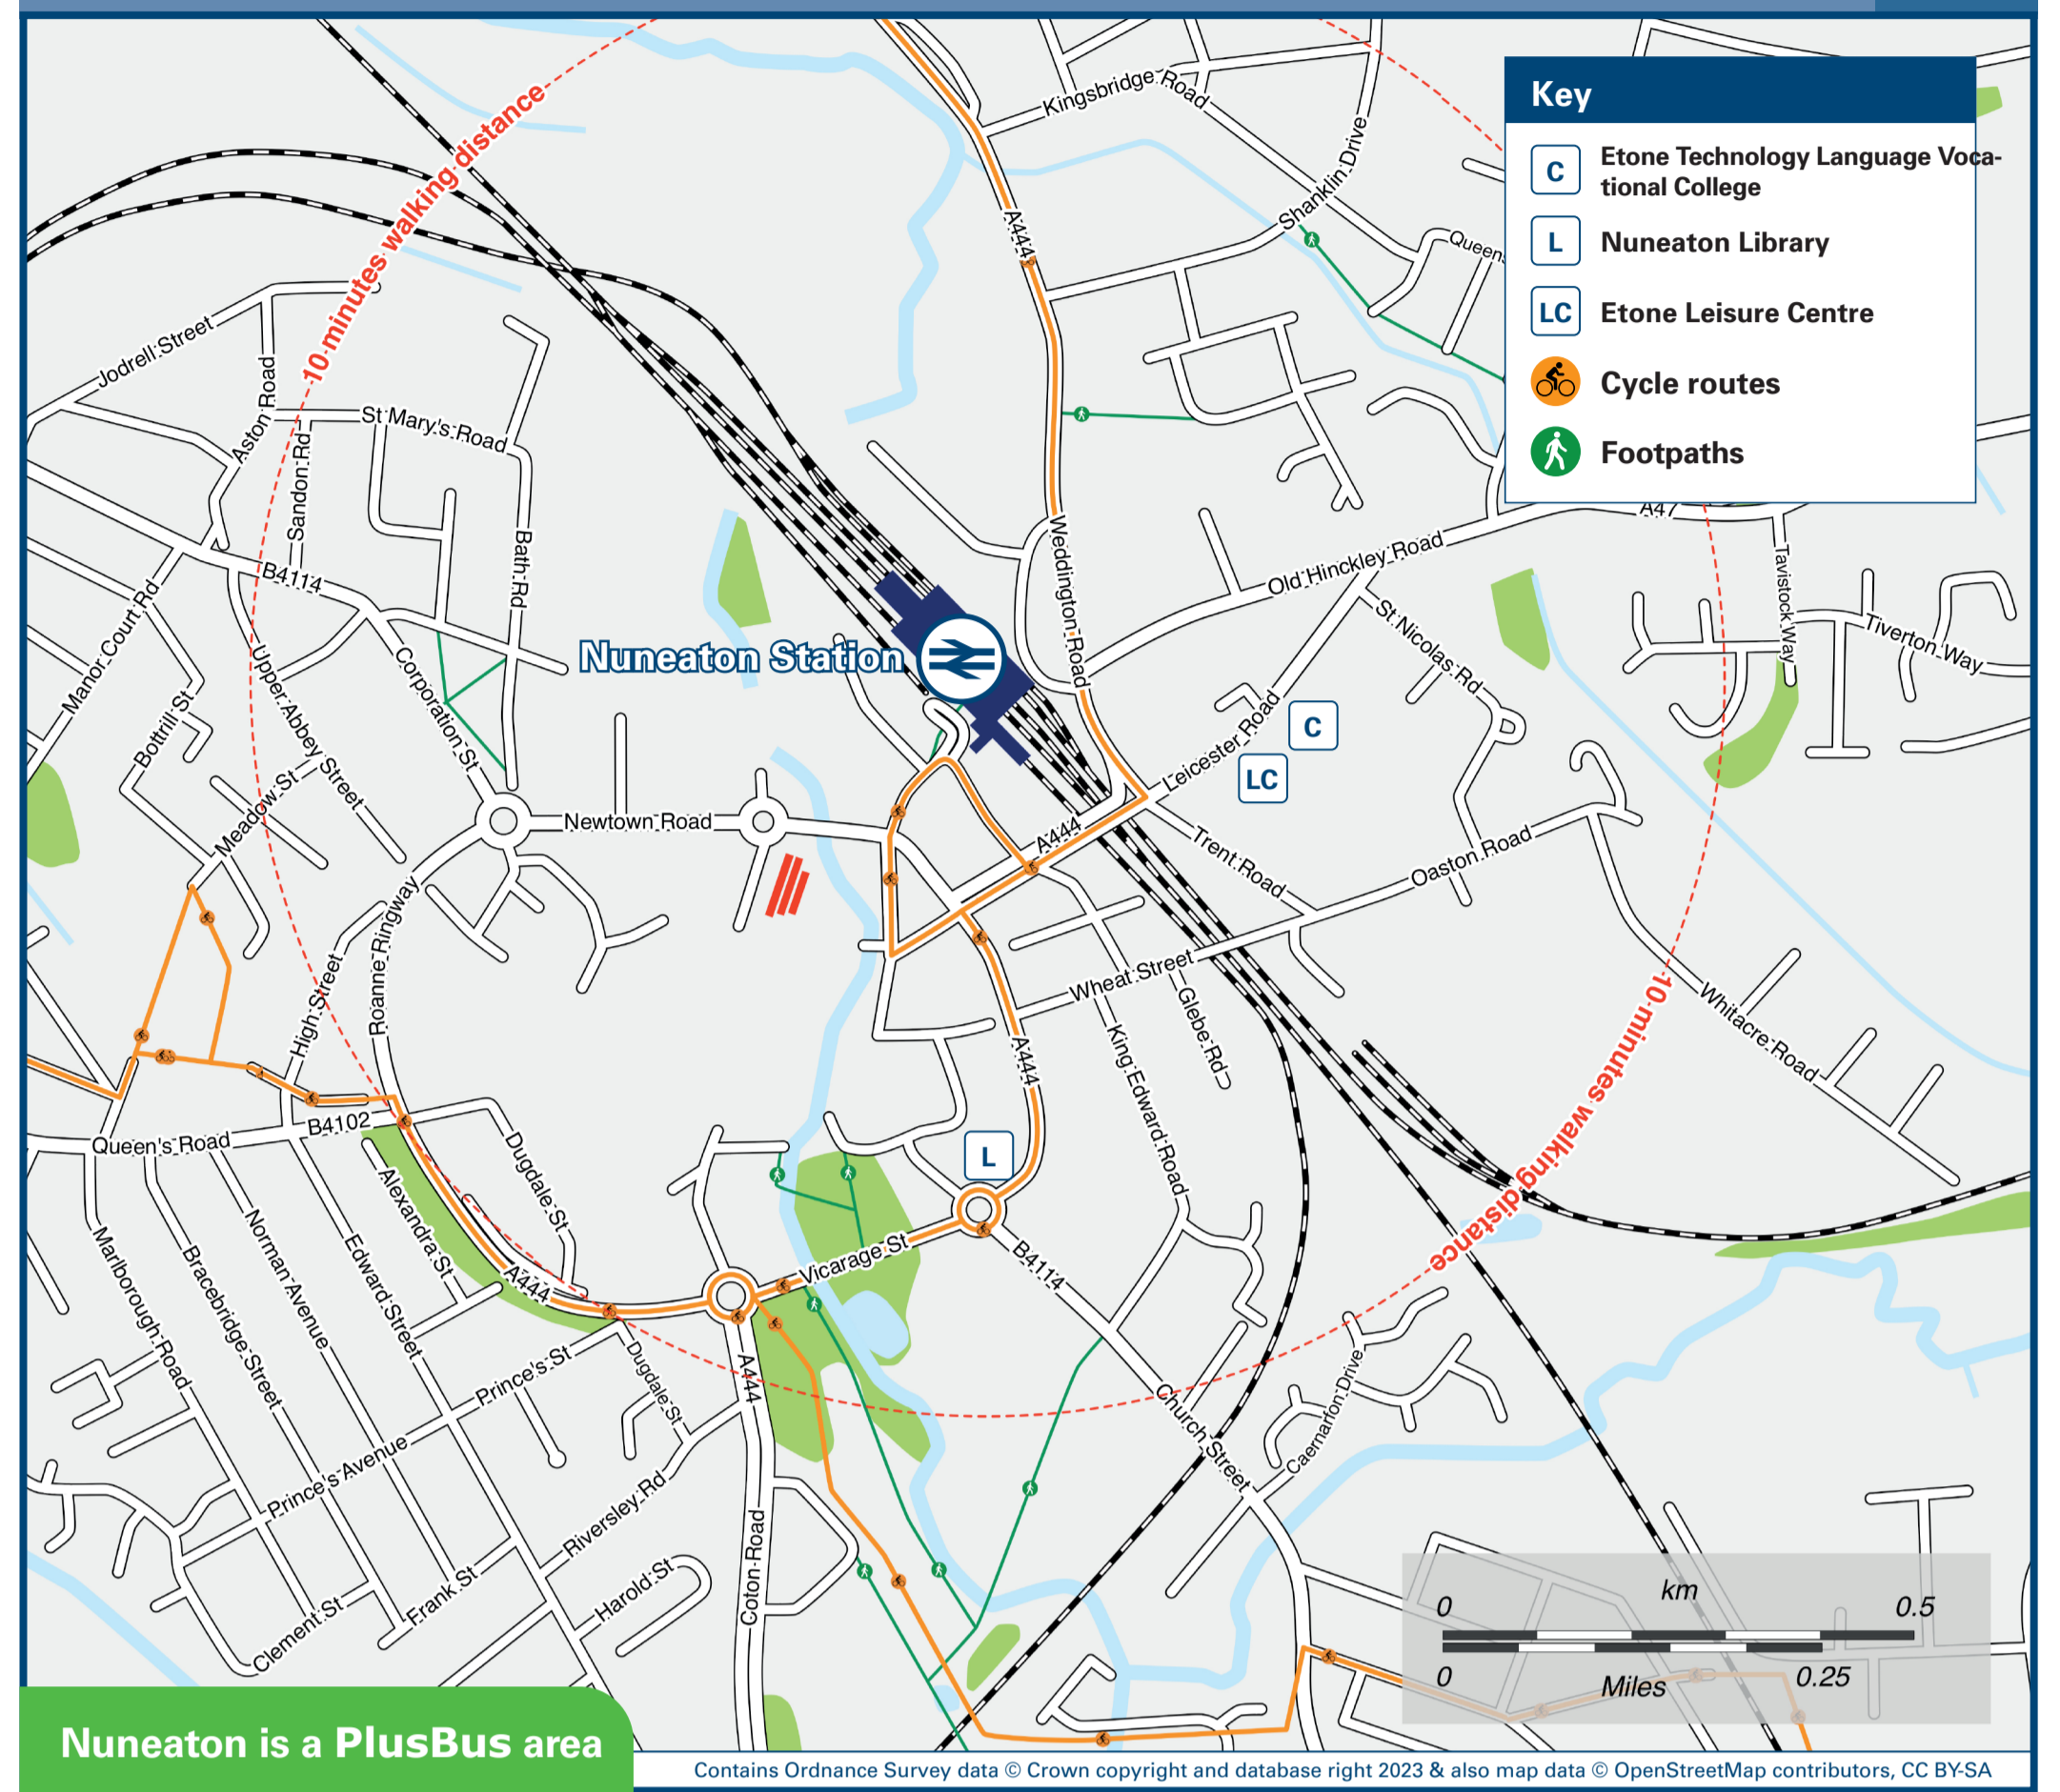

Local area map

PlusBus is a discount price 'bus pass' that you buy with your train ticket. It gives you unlimited bus travel around your chosen town, on participating buses. Visit www.plusbus.info

Main destinations by bus

(Data correct at September 2023)

DESTINATION	BUS ROUTES	BUS STOP
Ansley Village	18, 19	Bus Stn A3
Ansley Common	41	Bus Stn A3
Ansty	74, 74A	Bus Stn B3
	41	Bus Stn A3
Atherstone	48A, 65, 748+, 767[^]	Bus Stn A1
	65	Rail Stn X
	1, 2	Bus Stn D1
Attleborough (Nuneaton)	56	Bus Stn B1
	73, 74, 74A	Bus Stn B3
Baddesley Ensor	748+, 767[^]	Bus Stn A1
Barwell	148, 158	Bus Stn C2
	20	Bus Stn C3
Bedworth	56	Bus Stn B1
	78, 78A, 79	Bus Stn B3
	148	Bus Stn B2
Bermuda Park (Nuneaton)	78A, 79	Bus Stn B3
Birchley Heath	41	Bus Stn A3
Bramcote	74	Bus Stn B3
Bulkington	56	Bus Stn B1
	74, 74A	Bus Stn B3
	6, 6A	Rail Stn X
Burbage	6, 6A, 7, 7A	Bus Stn C1
	5, 5A	Bus Stn A2
Camp Hill	18	Bus Stn A3
	48A, 748+, 767[^]	Bus Stn A1
	5, 5A	Bus Stn A2
Chapel End	18, 19, 41	Bus Stn A3
	48A, 748+, 767[^]	Bus Stn A1
	20	Bus Stn C3
Collycroft	78, 78A, 79	Bus Stn B3
	148	Bus Stn B2
	20	Bus Stn C3
Coventry (City Centre)	56	Bus Stn B1
	74, 74A	Bus Stn B3
	148	Bus Stn B2
	65	Rail Stn X
Dordon	65, 748+, 767[^]	Bus Stn A1
Earl Shilton	148, 158	Bus Stn C2
	20	Bus Stn C3
Exhall (Coventry Road)	78, 78A	Bus Stn B3
	148	Bus Stn B2
Galley Common	18, 19	Bus Stn A3

DESTINATION	BUS ROUTES	BUS STOP
	1, 2	Bus Stn D1
	20	Bus Stn C3
George Eliot Hospital	41, 42	Bus Stn A3
	56++	Bus Stn B1
	78, 78A, 79	Bus Stn B3
	65	Rail Stn X
Grendon	65, 748+, 767[^]	Bus Stn A1
Grove Farm	10	Bus Stn E2
Gun Hill	18, 19	Bus Stn A3
Hawkesbury (Blackhorse Road)	78, 78A	Bus Stn B3
Hartshill	5, 5A, 18, 19	Bus Stn A2
	48A, 748+, 767[^]	Bus Stn A1
Higham-on-the-Hill Village	6, 6A	Rail Stn X
	6, 6A	Rail Stn X
Hinckley	6, 6A, 7, 7A	Bus Stn C1
	148, 158	Bus Stn C2
Horeston Grange (Camborne Drive)	73, 74	Bus Stn B3
Keresley Village	79, 79A	Bus Stn B3
Leicester	148, 158	Bus Stn C2
	20	Bus Stn C3
Longford (Longford Square)	78, 78A	Bus Stn B3
	148	Bus Stn B2
	7, 7A	Bus Stn C1
The Longshoot	148, 158	Bus Stn C2
	48A, 65, 748+, 767[^]	Bus Stn A1
Mancetter	65	Rail Stn X
	65	Rail Stn X
MIRA Technology Park	65	Bus Stn A1
New Arley	18, 19	Bus Stn A3
	6, 6A, 65	Rail Stn X
	6, 6A, 7, 7A	Bus Stn C1
North Warwickshire & Hinckley College	65	Bus Stn A1
	148, 158	Bus Stn C2
Nuneaton (Bermuda Road Turning Circle)	41*	Bus Stn A3
Nuneaton (Cumberland Drive)	41	Bus Stn A3
	6, 6A, 7	Bus Stn C1
Nuneaton (Higham Lane)	6, 6A, 65	Rail Stn X
	148+++, 158++	Bus Stn C2
	9	Bus Stn E1
Nuneaton (The Raywoods)	41, 42	Bus Stn A3
Nuneaton (Red Deeps)	1, 2	Bus Stn D1
	1, 2	Bus Stn D2
Nuneaton (Shankin Drive)	6, 6A	Bus Stn C1