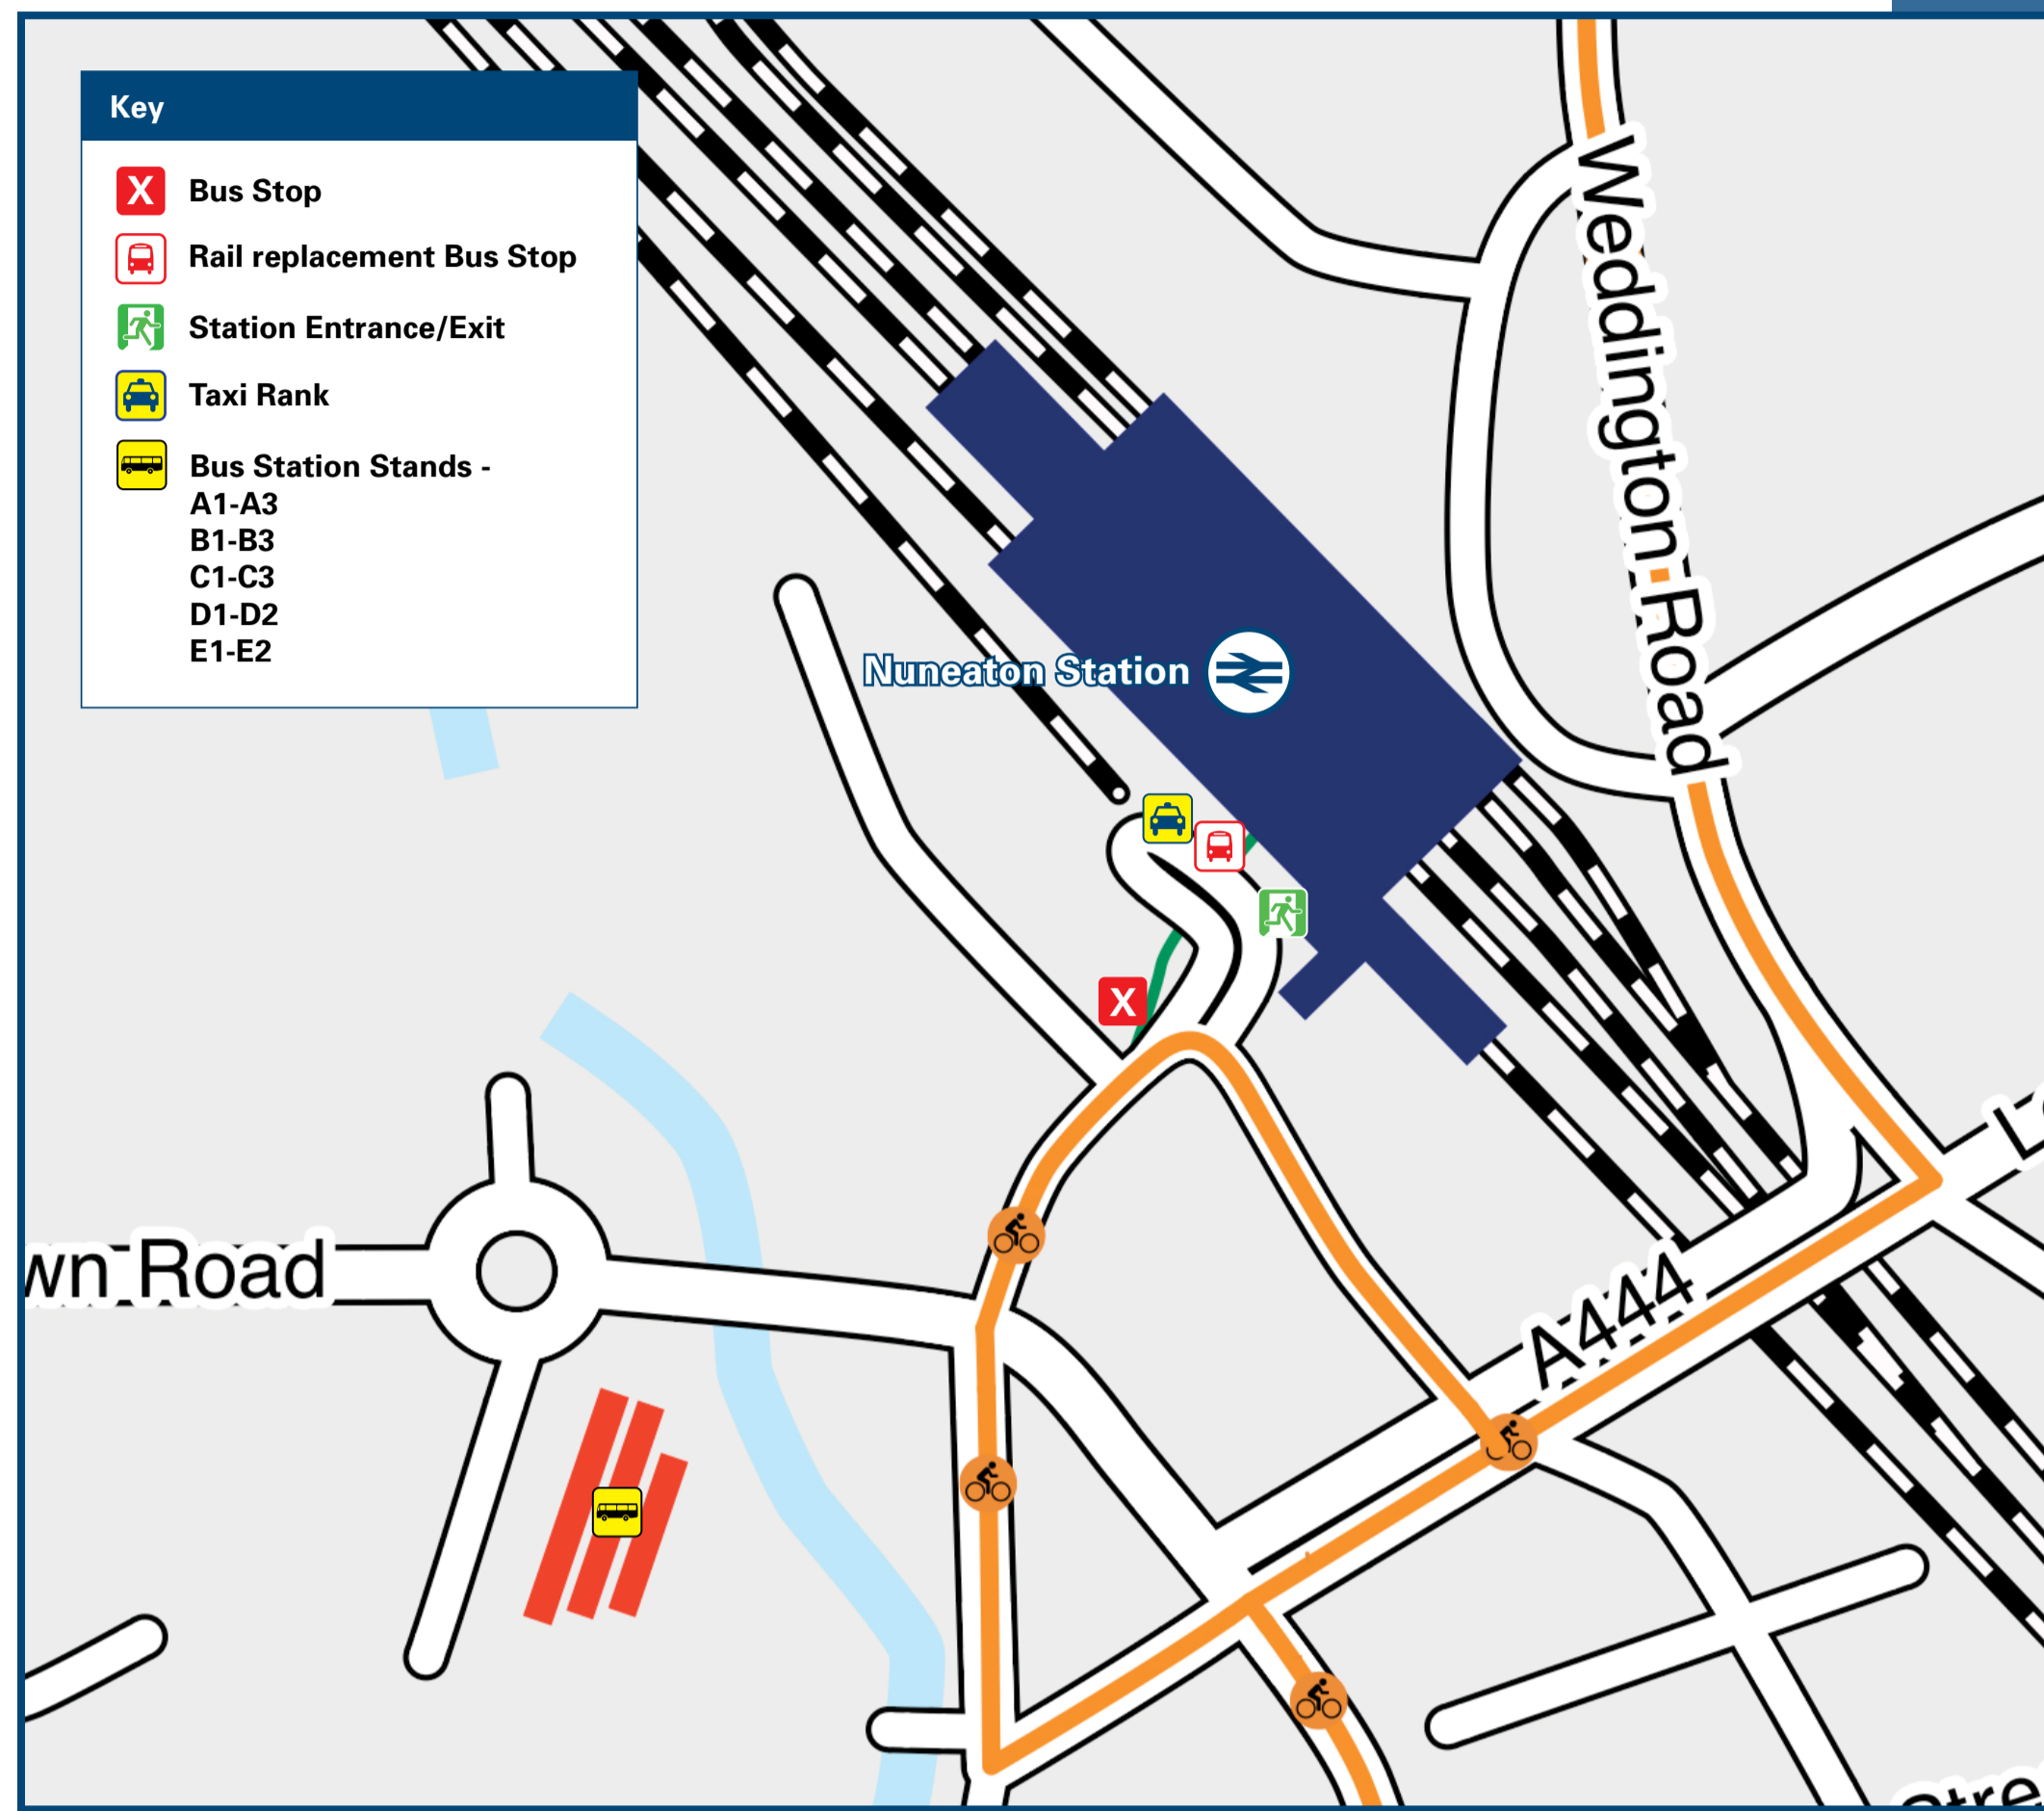

Nuneaton Station

Onward Travel Information

Buses and Taxis

Rail replacement vehicles depart from the front of the station.

Local area map

PlusBus is a discount price 'bus pass' that you buy with your train ticket. It gives you unlimited bus travel around your chosen town, on participating buses. Visit www.plusbus.info

Main destinations by bus

(Data correct at August 2024)

DESTINATION	BUS ROUTES	BUS STOP
Ansley Village	5B** 18, 19	Bus Stn A2 Bus Stn A3
Ansley Common	41	Bus Stn A3
Ansty	74, 74A	Bus Stn B3
Atherstone	41 48A, 65, 748+ 65 766^	Bus Stn A3 Bus Stn A1 Rail Stn X Bus Stn C3
Attleborough (Nuneaton)	1, 2 56 73, 74, 74A	Bus Stn B1 Bus Stn B1 Bus Stn B3
Baddesley Ensor	41 748+ 766^	Bus Stn A3 Bus Stn A1 Bus Stn C3
Barwell	148, 158	Bus Stn C2
Bedworth	20 56, 57 78, 78A, 79 148	Bus Stn C3 Bus Stn B1 Bus Stn B3 Bus Stn B2
Bermuda Park (Nuneaton)	5B** 57	Bus Stn A2 Bus Stn B1
Bermuda Village	78A, 79, 79A	Bus Stn B3
Birch Coppice	57 41	Bus Stn B1 Bus Stn A3
Birchley Heath	748+ 766^	Bus Stn A1 Bus Stn C3
Bramcote	41	Bus Stn A3
Bulkington	74, 74A	Bus Stn B3
Burbage	56 74, 74A	Bus Stn B1 Bus Stn B3
Camp Hill	7, 7A 5, 5A, 5B** 18, 19	Bus Stn C1 Bus Stn A2 Bus Stn A3
Chapel End	48A, 748+ 766^ 5, 5A, 5B** 18, 19, 41 48A, 748+ 766^	Bus Stn A1 Bus Stn C3 Bus Stn A2 Bus Stn A3 Bus Stn A1 Bus Stn C3
Collycroft	20 78, 78A, 79, 79A 148	Bus Stn C3 Bus Stn B3 Bus Stn B2
Coventry (City Centre)	20 56, 57 74, 74A 148	Bus Stn C3 Bus Stn B1 Bus Stn B3 Bus Stn B2
Dordon	41 65	Bus Stn A3 Rail Stn X
Earl Shilton	65, 748+ 766^ 148, 158	Bus Stn A1 Bus Stn C3 Bus Stn C2