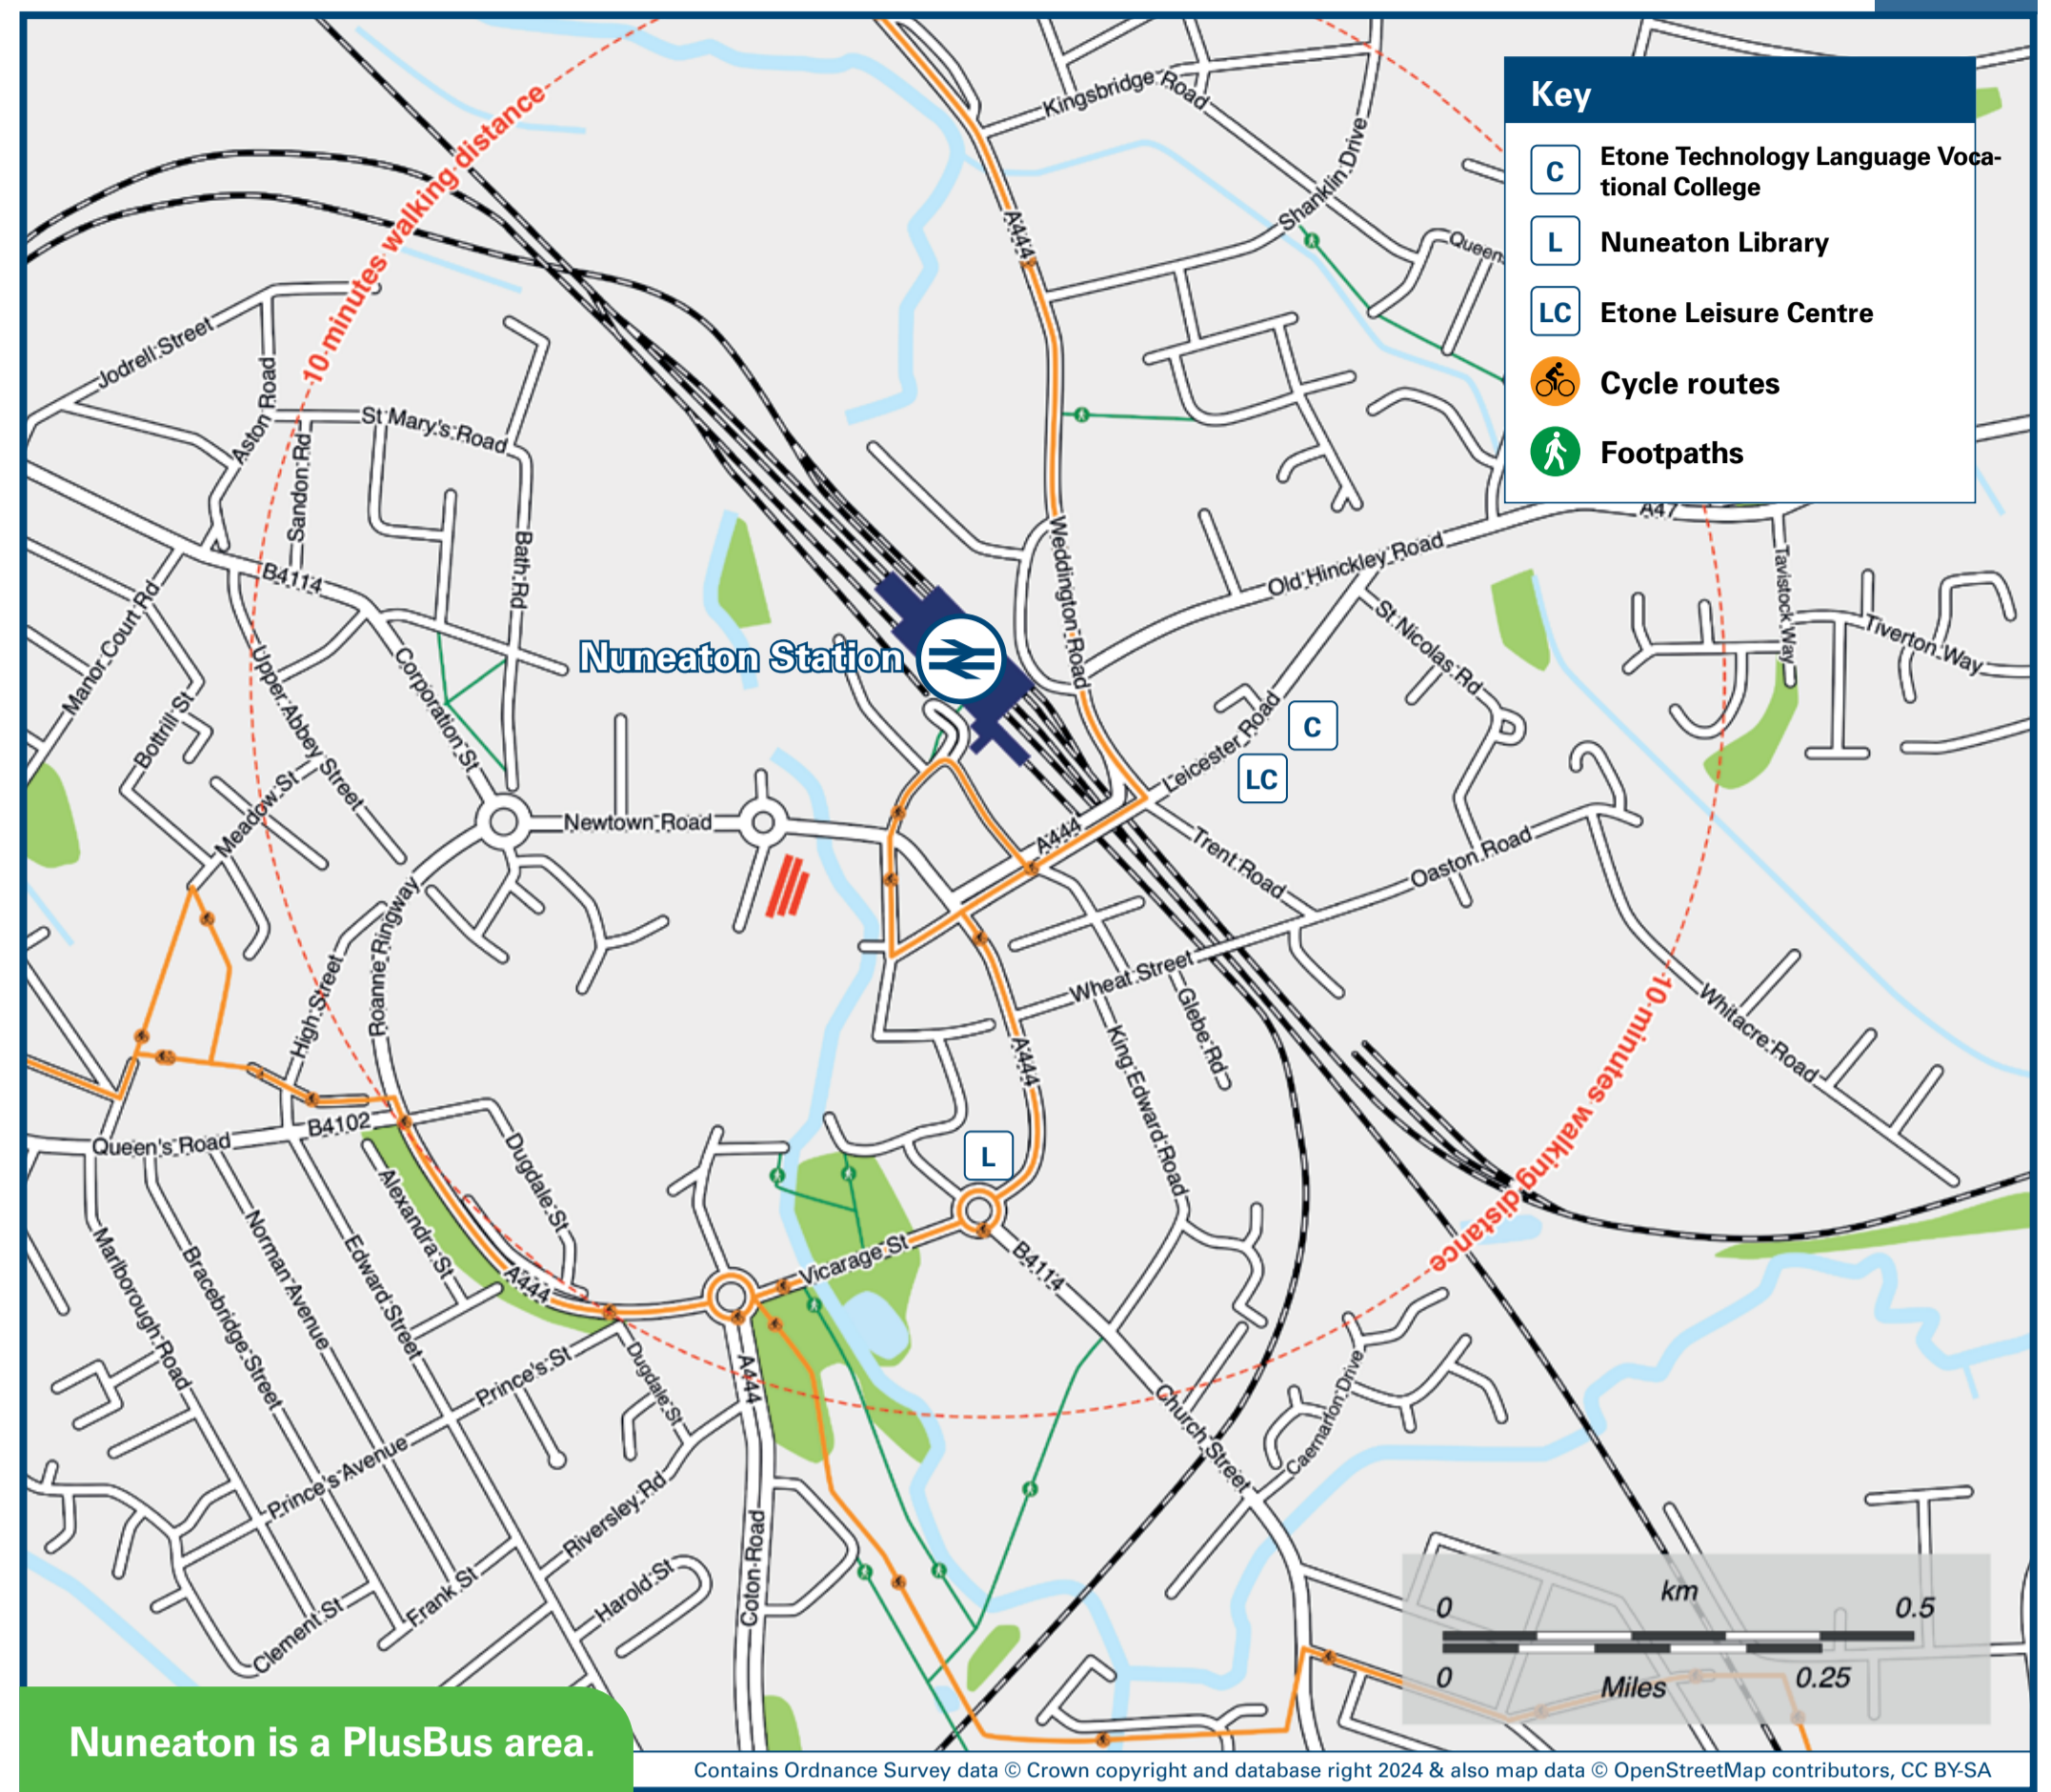

Nuneaton Station

Onward Travel Information

Buses and Taxis

Rail replacement vehicles depart from the front of the station.

Local area map

PlusBus is a discount price 'bus pass' that you buy with your train ticket. It gives you unlimited bus travel around your chosen town, on participating buses. Visit www.plusbus.info

Main destinations by bus

(Data correct at August 2024)

DESTINATION	BUS ROUTES	BUS STOP
Ansley Village	5B** 18, 19	Bus Stn A2 Bus Stn A3
Ansley Common	41	Bus Stn A3
Ansty	74, 74A	Bus Stn B3
Atherstone	41 48A, 65, 748+ 65 766^	Bus Stn A3 Bus Stn A1 Rail Stn X Bus Stn C3
Attleborough (Nuneaton)	1, 2 56 73, 74, 74A	Bus Stn B1 Bus Stn B1 Bus Stn B3
Baddesley Ensor	41 748+ 766^	Bus Stn A3 Bus Stn A1 Bus Stn C3
Barwell	148, 158	Bus Stn C2
Bedworth	20 56, 57 78, 78A, 79 148	Bus Stn C3 Bus Stn B1 Bus Stn B3 Bus Stn B2
Bermuda Park (Nuneaton)	5B** 57	Bus Stn A2 Bus Stn B1
Bermuda Village	78A, 79, 79A	Bus Stn B3
Birch Coppice	57 41	Bus Stn B1 Bus Stn A3
Birchley Heath	748+ 766^	Bus Stn A1 Bus Stn C3
Bramcote	41	Bus Stn A3
Bulkington	74, 74A	Bus Stn B3
Burbage	56 74, 74A	Bus Stn B1 Bus Stn B3
Camp Hill	7, 7A 5, 5A, 5B** 18, 19	Bus Stn C1 Bus Stn A2 Bus Stn A3
Chapel End	48A, 748+ 766^ 5, 5A, 5B** 18, 19, 41 48A, 748+ 766^	Bus Stn A1 Bus Stn C3 Bus Stn A2 Bus Stn A3 Bus Stn A1 Bus Stn C3
Collycroft	20 78, 78A, 79, 79A 148	Bus Stn C3 Bus Stn B3 Bus Stn B2
Coventry (City Centre)	20 56, 57 74, 74A 148	Bus Stn C3 Bus Stn B1 Bus Stn B3 Bus Stn B2
Dordon	41 65	Bus Stn A3 Rail Stn X
Earl Shilton	65, 748+ 766^ 148, 158	Bus Stn A1 Bus Stn C3 Bus Stn C2