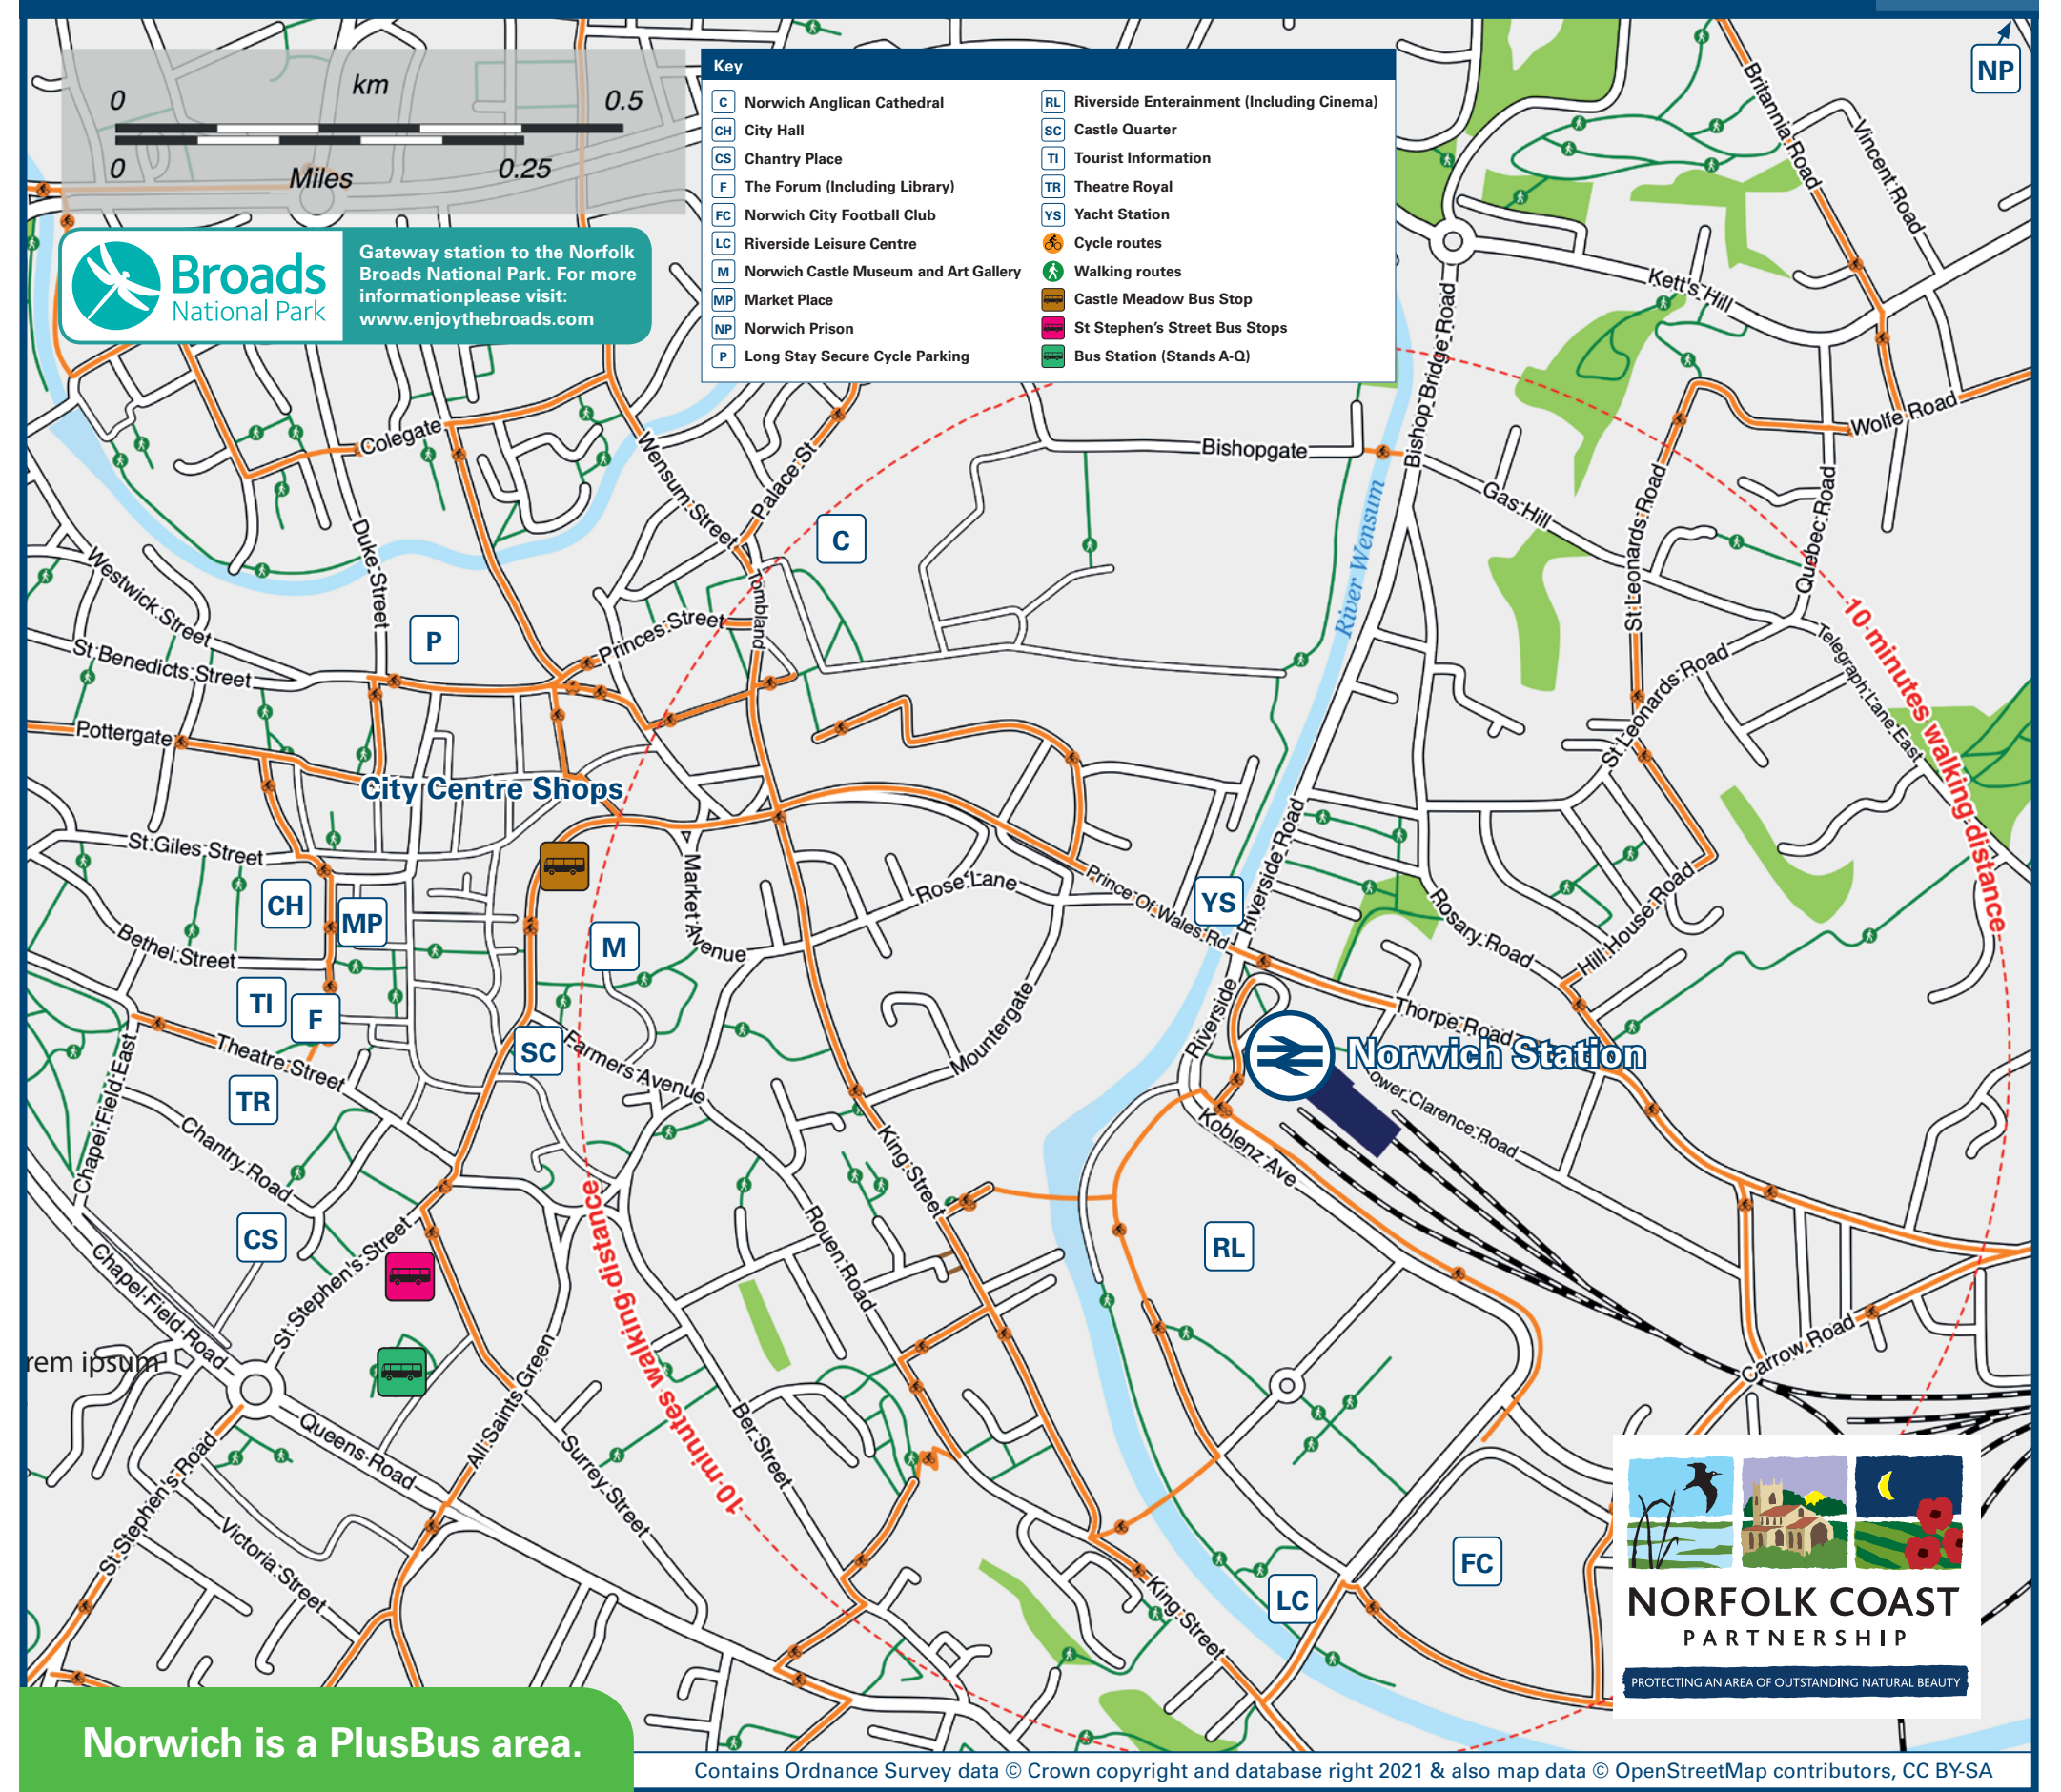

Local area map

Norwich is a PlusBus area.

PlusBus is a discount price 'bus pass' that you buy with your train ticket. It gives you unlimited bus travel around your chosen town, on participating buses. Visit www.plusbus.info

Main destinations by bus

(Data correct at August 2021)

DESTINATION	BUS ROUTES	BUS STOP
Aylsham	43, 43A, 44A, X44	Castle Meadow CE
Beccles	X2, X21, X22 146	Bus Station E St Stephens St BO
Blofield	5B, 14B(Su), 15, 15B	Thorpe Road DD
Blofield Heath	5B, 14B(Su), 15	Thorpe Road DD
Bowthorpe	21, 22	Castle Meadow CT
Broadland Business Park	5B, 15, 15A, 15B	Thorpe Road DD
Bungay	41, 41A(Su), X41	St Stephens St BO
Buxton	210	Castle Meadow CD
Cawston	43, 45, 45A	Castle Meadow CE
Chedgrave	X21, X22	Bus Station E
City Centre (Bus Station)	8	Thorpe Road DE
City Centre (Castle Meadow)	1(MF), 2, 5B, 8, 14, 14A, 14B(Su), 15, 15A, 15B, 25, 26	Thorpe Road DE
City Centre (St Stephens Street)	1(MF), 2, 5B, 14, 14A, 14B, 15, 15A, 15B	Thorpe Road DE
Colman Hospital	25	Thorpe Road DE
Coltishall	5A(Su), 55, X55	Castle Meadow CD
Costessey	23A	Prince of Wales Rd. D1
Cringleford (Interchange) #	15, 15A, 15B	Thorpe Road DE
Dereham #	8 4	Thorpe Road DE St Stephens St BR
Drayton	28, 29, X29	Castle Meadow CB
Dussindale Park	5B, 14, 14A, 14B(Su)	Thorpe Road DD
Earlham (The Enterprise Centre) #	25, 26	Thorpe Road DE
Eaton (Greenways)	5B	Thorpe Road DE
Eaton (Newmarket Road) #	8, 14, 15, 15A, 15B	Thorpe Road DE
Eaton Park	25	Thorpe Road DE
Fakenham	X29	Castle Meadow CB
Framingham Earl	40, 41, 146, X41	St Stephens St BO
Frettenham	5A(Su), 210	Castle Meadow CD
Harford Park & Ride	502	Castle Meadow CV
Harleston	38A 84	St Stephens St BS Bus Station K
Heartsease	23, 23A, 23B(Su), 24, 24A	Prince of Wales Rd. DC
Hellesdon (Reepham Road)	36, 37, 42, 43, 44A, 45, 45A, X40(MF), X44	Castle Meadow CE
Hellesdon Hospital	28, 29, X29	Castle Meadow CB
Hempnall	84	Bus Station K
Hethersett #	15, 15A, 15B	Thorpe Road DE
Hevingham	43, 43A, 44A, X40(MF), X44	Castle Meadow CE