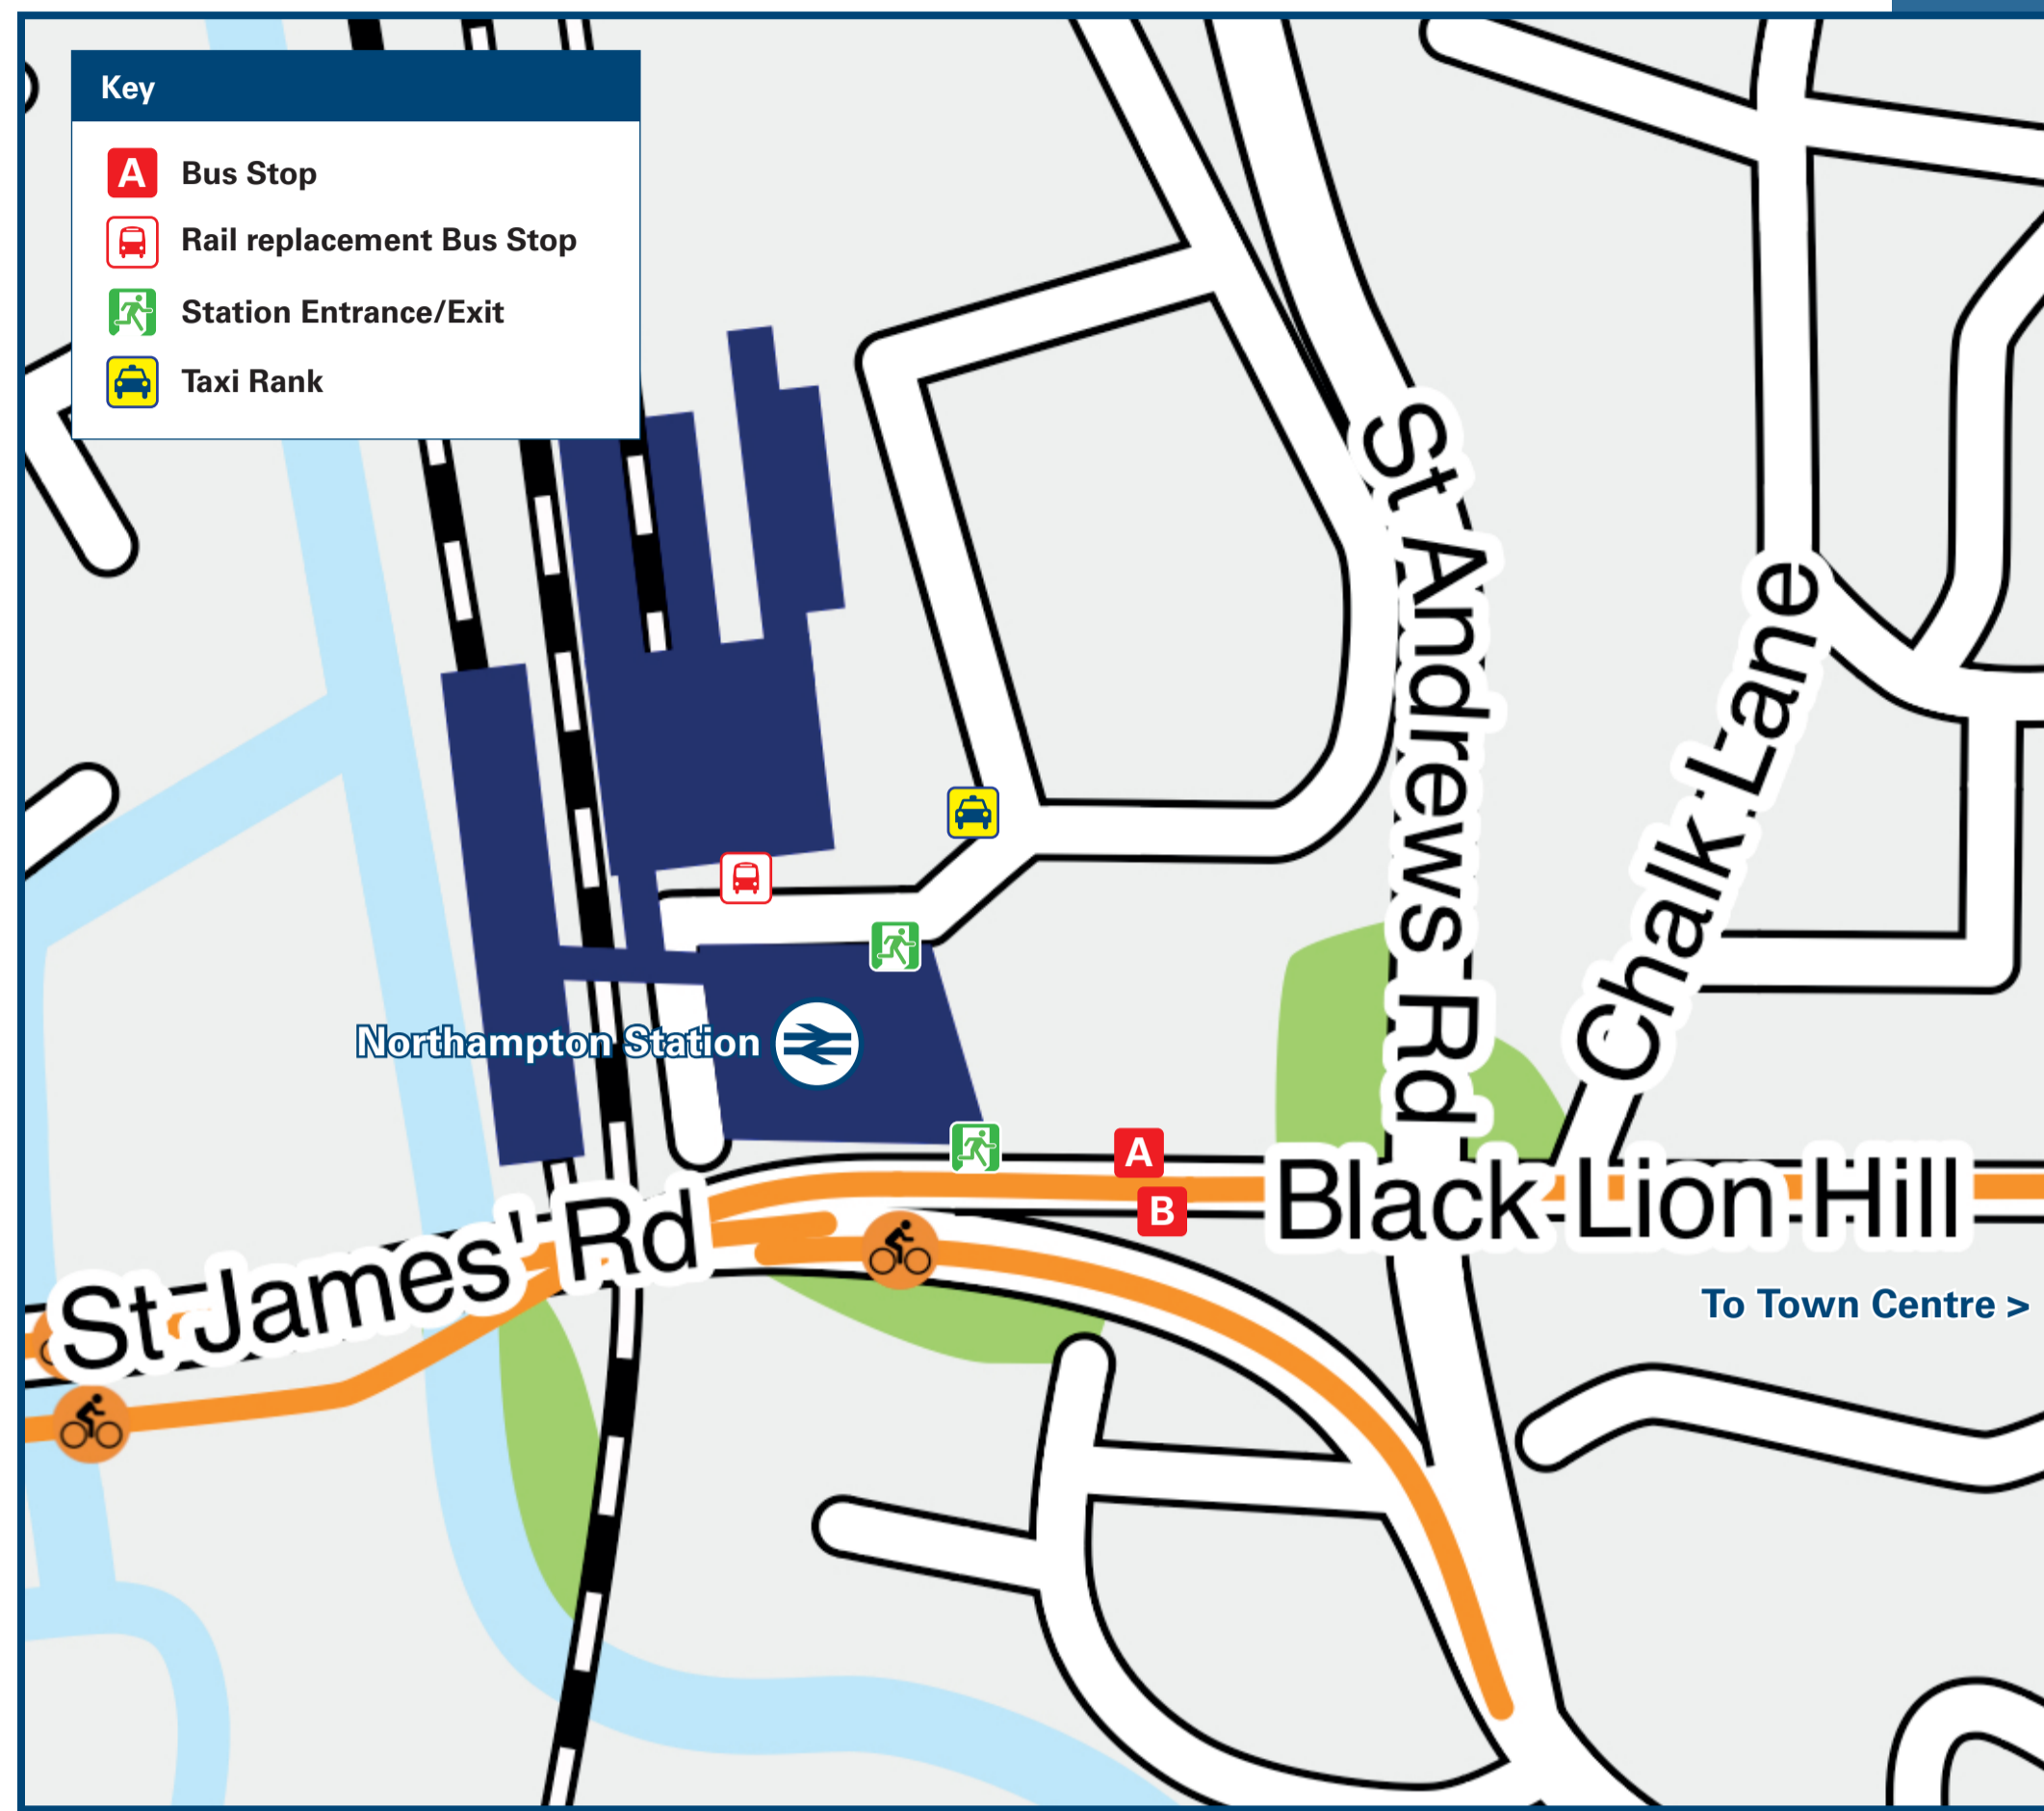

Northampton Station

Onward Travel Information

Buses and Taxis

Rail replacement buses/coaches depart from the rear of the station building, near the car park - see Buses and Taxis map above. Please check destination before boarding.