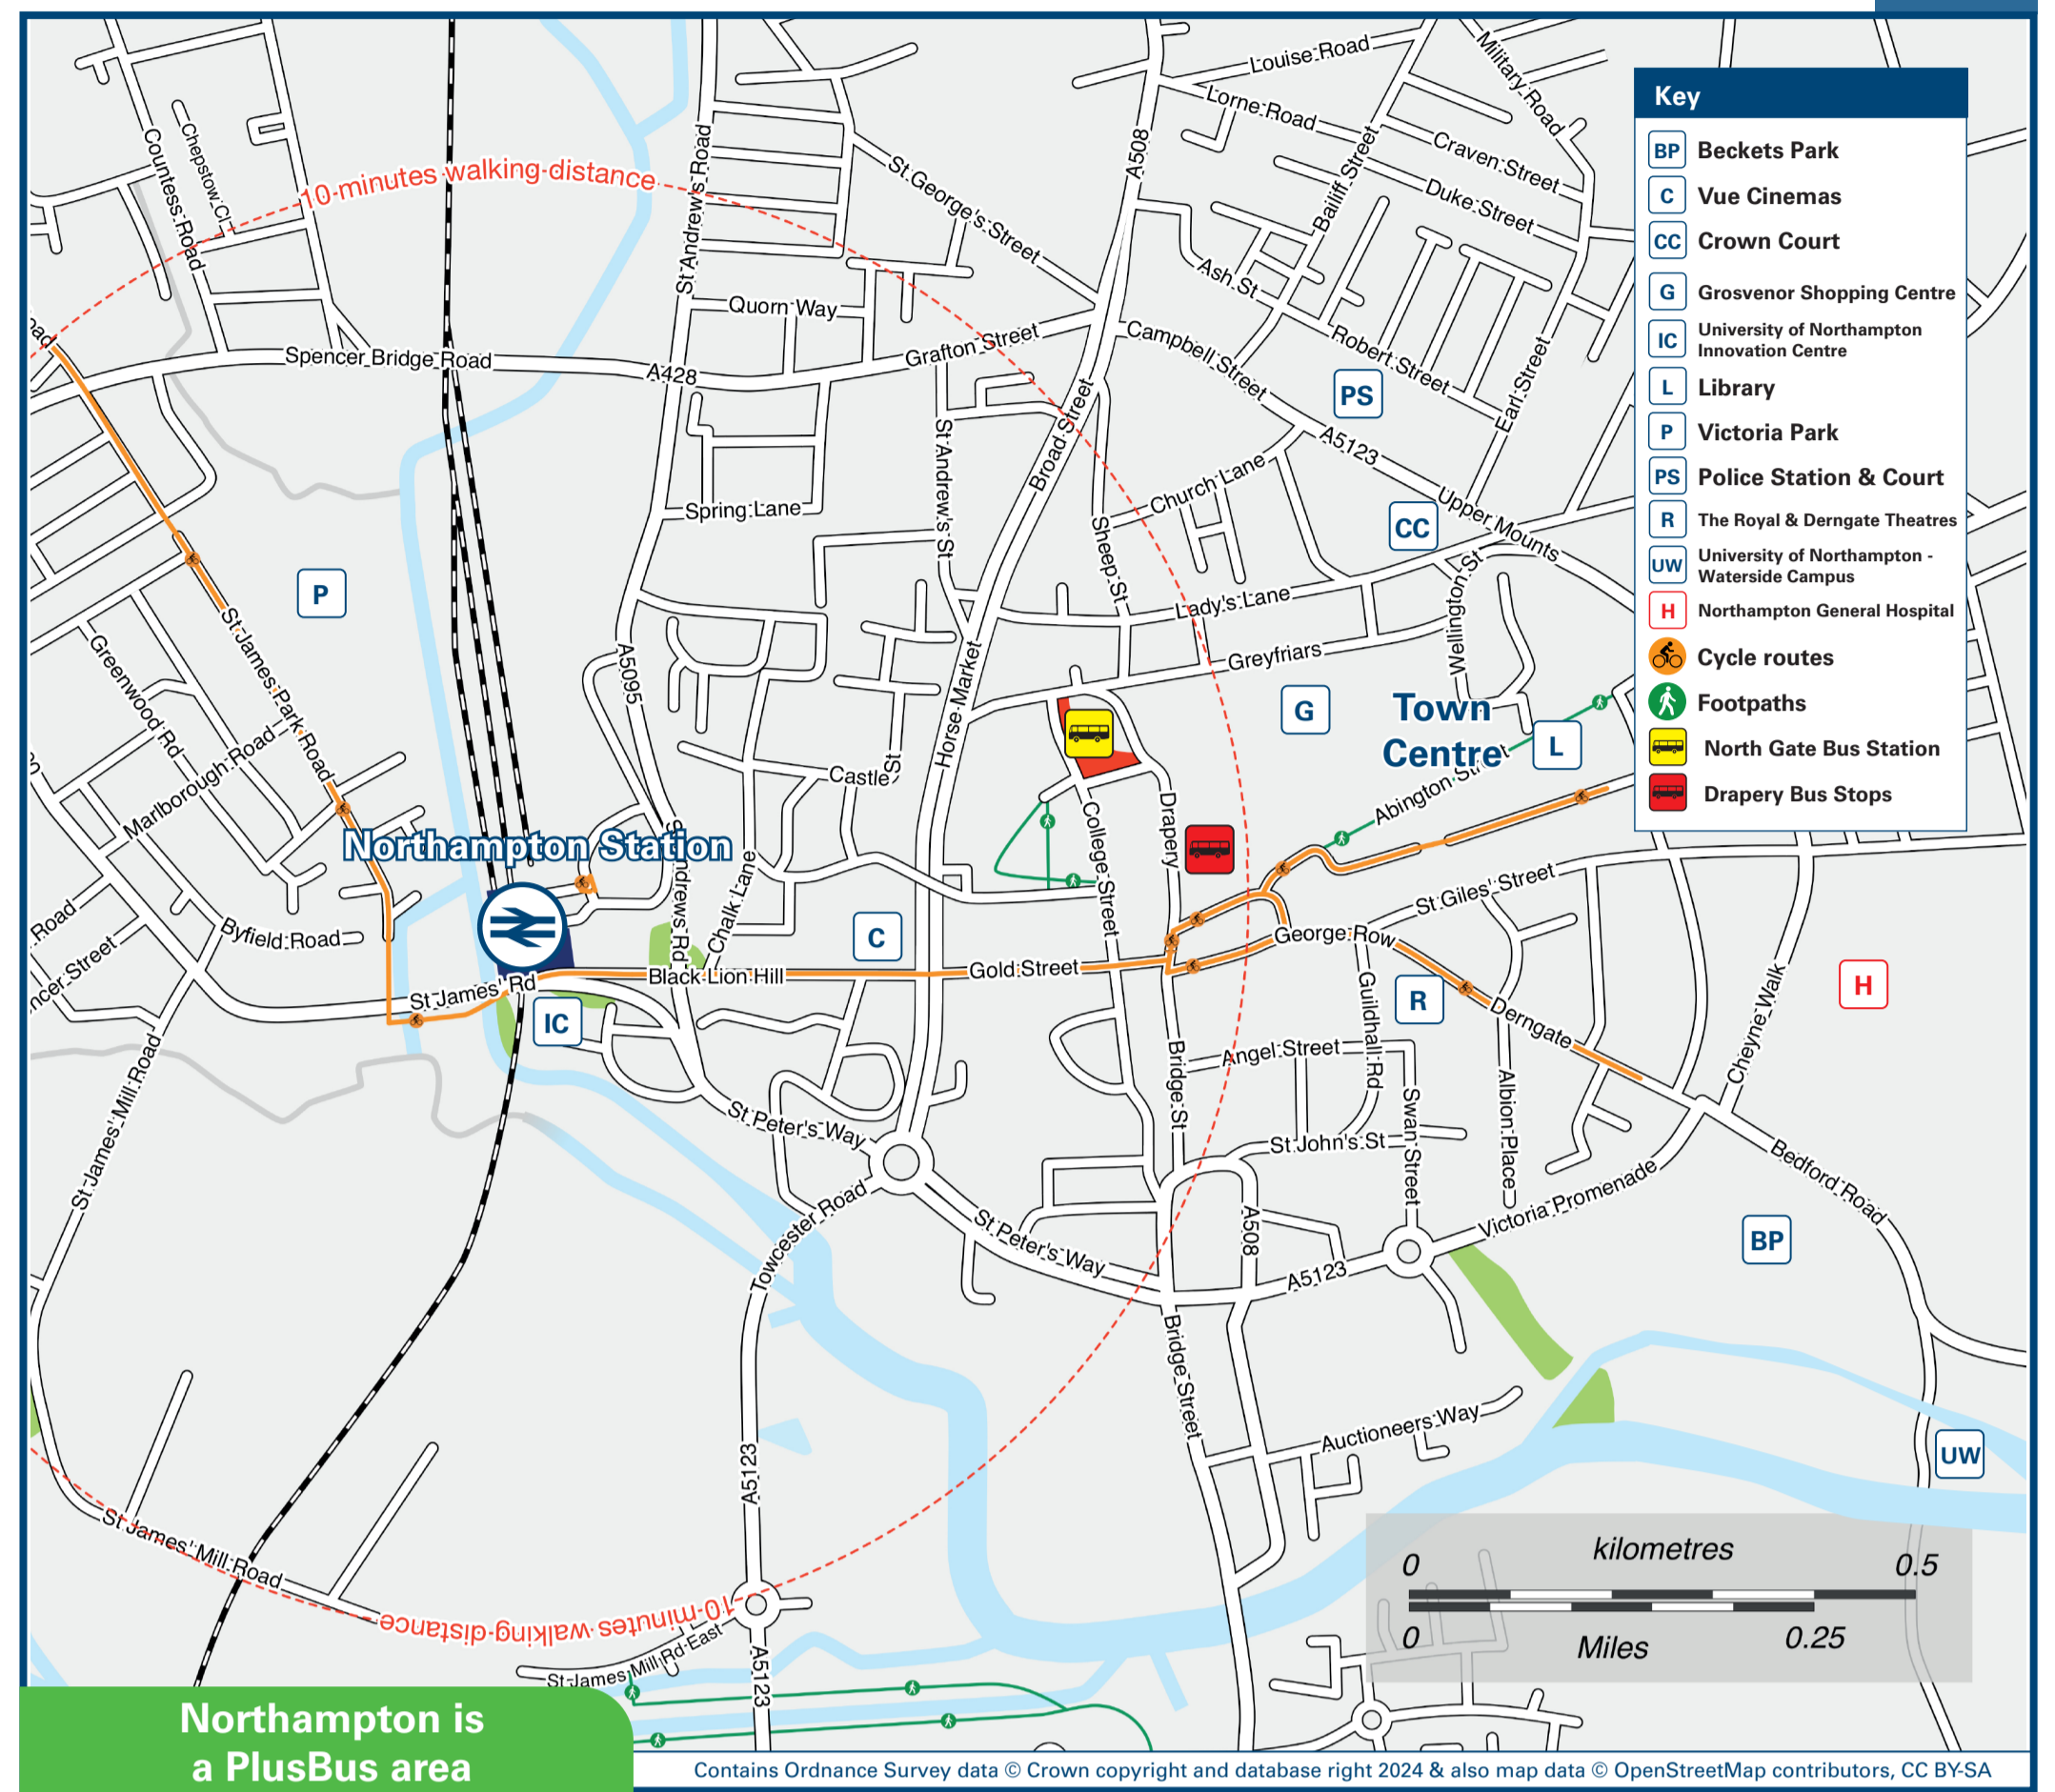

Local area map

Northampton is a PlusBus area

PlusBus is a discount price 'bus pass' that you buy with your train ticket. It gives you unlimited bus travel around your chosen town, on participating buses. Visit www.plusbus.info

Main destinations by bus

(Data correct at July 2024)

DESTINATION	BUS ROUTES	BUS STOP
Abington (for County Cricket Ground)	1, 16, X4+, X46, X47	7*, 12*, 13*
Abington Vale	5	5*
Bedford	41	13*
Bellinge	16	12*
Blackthorn	8	Rail Station A
Bozeat	1, 2, 8, VH1#	7*, 8*, 9*, 13*
Brackmills	12, 12A, 51A	8*
Brafield-on-the-Green	41, VH1#	13*
Briar Hill	3	13**
Brixworth	60AA, X7	3*
Bugbrooke	D3	Rail Station B
Camp Hill	3	13**
Cogenhoe / Whiston	VH1#	13*
Corby	X4	13*
Dallington	96	Rail Station B
Daventry	D2, D3	Rail Station B
Duston	9, 9A, 9B+	Rail Station B
Earls Barton	X4, X46, X47	13*
East Hunsbury	3, 12, 12A, 88	8*, 15**, 17**
Ecton Brook	16	12*
Flore	D2, D3	Rail Station B
Franklin's Gardens (Northampton RUFC) @	9, 9A, 9B+, 15, 15A++, D2, D3	Rail Station B
Goldings	1, 2, 5	5, 7*, 8*
Grange Park	11, 11A, X6	13**
Great Billing	X4+, X46, X47	13*
Great Houghton	41, VH1#	13*
Grendon	VH1#	13*
Hardingstone	11, 11A	13**
Harpole	D3	Rail Station B
Headlands (Birchfield Road East)	16	12*
Headlands (Broadmead Avenue)	8	Rail Station A
Headlands (Broadway East)	7, 7B++, 8	9*, 11*
Higham Ferrers	10A, X10, X47	10*, 13*
Kettering	10A, X4, X10	10*, 13*
Kings Heath	8	Rail Station B
Kingsley Park	8	Rail Station A
Kingsthorpe	2, 4B, 6, 7, 7B++, 8, 10A, 58AA, X10	4*, 5*, 6*, 8*, 9*, 10*, 11*
Kislingbury	4, 4A, 14, 60AA, X7	5*, 6*
The Lakes	D3	Rail Station B
	12A, 41, 51A, VH1#	6*, 13*

DESTINATION	BUS ROUTES	BUS STOP
Lings	5	5*
Little Billing	16	12*
Little Houghton	41, VH1#	13*
Market Harborough	X7	5*
Moulton	7B++, 10A, X10	10*, 11*
Moulton Park	7, 58AA	11*
Nether Heyford	D3	Rail Station B
New Duston	9, 9A, 9B+, 15, 96	Rail Station B
	8	Rail Station A
Northampton College	7, 7B++, 8, 10A, X10, X46, X47	9*, 10*, 11*, 13*
Northampton General Hospital	5, 9B+, 12A, 51A, VH1#, X4, 9B+	5, 6*, 14*
Obelisk Rise	4	4*
Olney	41	13*
Parklands	6	10*
Raunds / Stanwick	X47	13*
Rectory Farm	1, 2, 8	7*, 8*, 9*
Riverside Retail Park	5	5*
Roads	33, 33A, X6, X33A	13*, 16**
Rushden / Rushden Lakes	X46, X47	13*
Rye Hill	96	Rail Station B
Sixfields (Weedon Road)	15, 15A++, D2, D3	Rail Station B
Sixfields Stadium (Northampton Town FC / Park & Ride)	15, 18AA, 55, 87, D2, D3	Rail Station B
Southfields	5	5*
Spinney Hill (Kettering Road)	2, 6, 58AA	3*, 10*, 11*
Spring Park (Acre Lane)	14	8*
Standens Barn	5, 16	5*, 12*
St Crispin	15, 15A++	Rail Station B
St Giles Park	15, 15A++	Rail Station B
Sunnyside / Holly Lodge Drive	4	4*
Swan Valley / Pineham	55, 87A	Rail Station B
Thorplands	2	2*
Towcester	87A, 88	Rail Station B, 17**
Town Centre (Bus Interchange) @	8, 9, 9A, 9B+, 15, 15A++, 18AA, 55, 87A, 96, D2, D3	Rail Station A
University, St Georges Avenue Campus	4B	4*
University, Boughton Green Road Halls of Residence	4A, 4B	4*
University (Waterside Campus)	18AA	Rail Station A
	4, 4A, 4B	16**