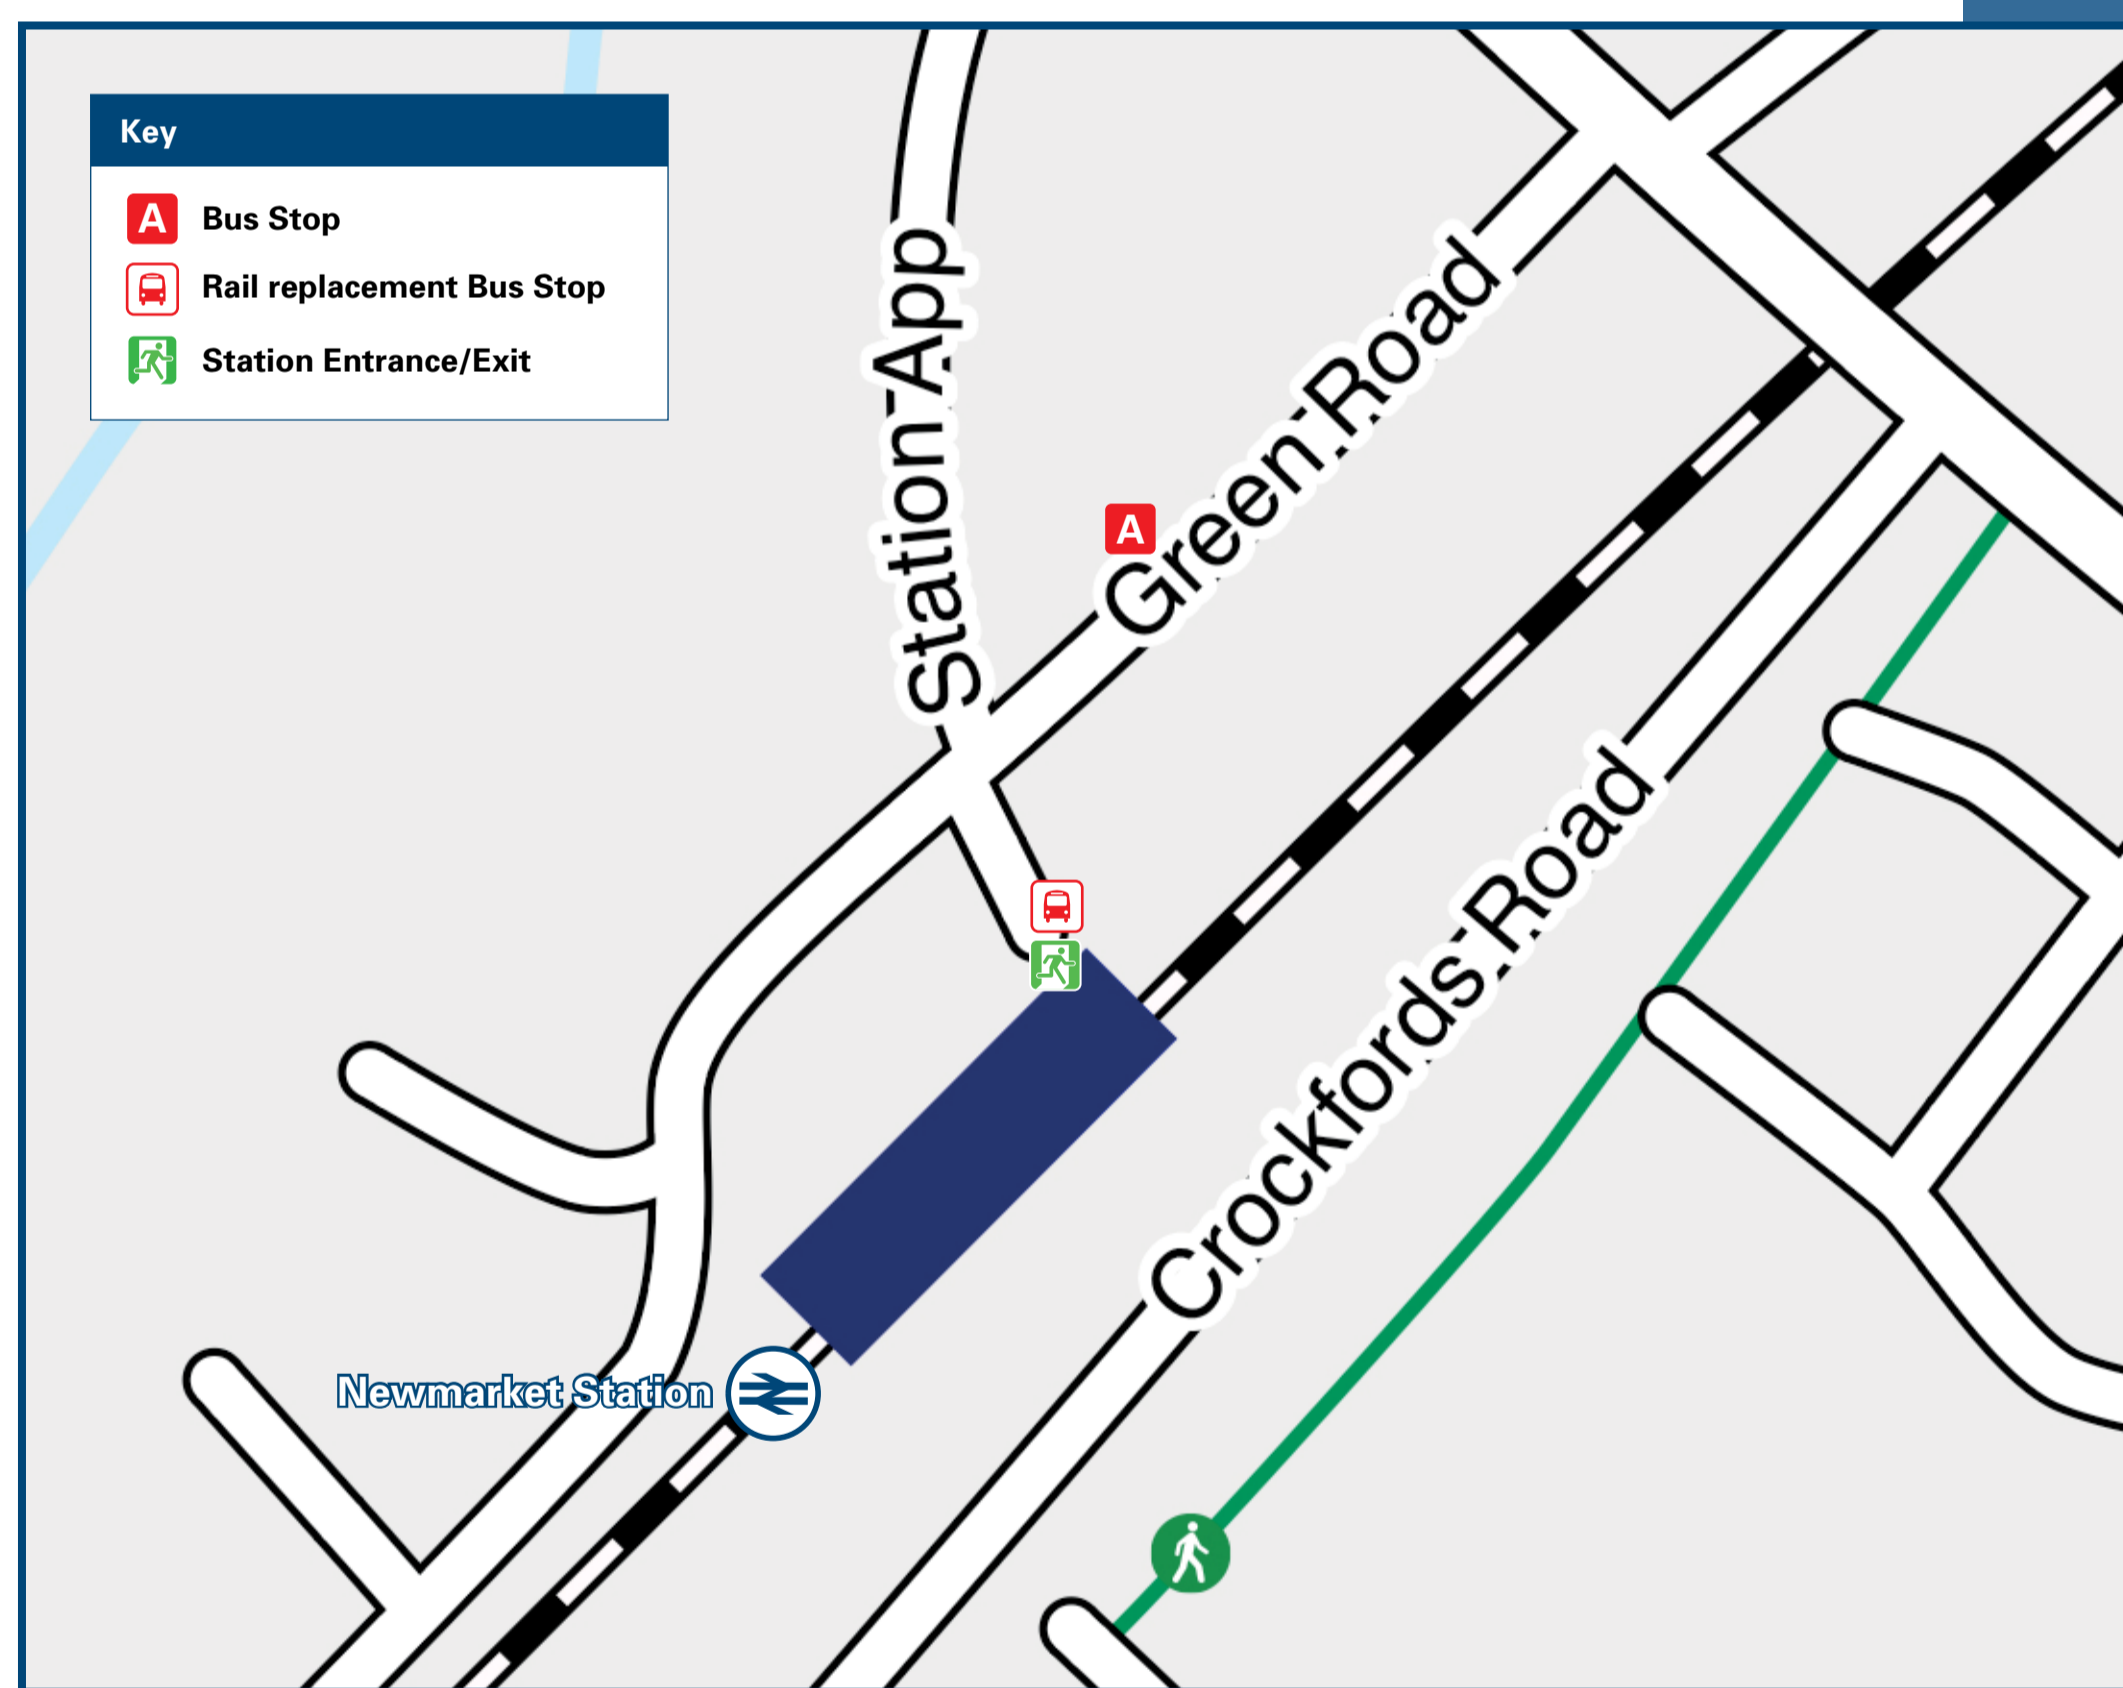

Newmarket Station

Onward Travel Information

Local area map

Buses

Rail replacement bus services pick up and drop off at the bus stop on Green Road, in front of the station entrance.

Main destinations by bus

(Data correct at September 2024)

DESTINATION	BUS ROUTES	BUS STOP
Bottisham	12	High Street
Burwell	11	Bus Station
Cambridge Airport (Fen Ditton)	12	High Street
Ely	112	Bus Station
Exning	11	Bus Station
Fordham	112	Bus Station
Kennett Village	16	Bus Station
Lode	11	Bus Station
Mildenhall	16	Bus Station
Newmarket (Bus Station)	10 - 15 minutes walk from this Station (see Local area map)	
Newmarket (High Street, for the Horse Racing Museum)	10 minutes walk from this Station (see Local area map)	
Newmarket (July Racecourse)	"Shuttle Bus" (Race Days Only)	
Newmarket (Studlands Park)	11	Bus Station
Red Lodge	16	Bus Station
Soham	112	Bus Station
Stuntney	112	Bus Station
Swaffham Bulbeck (and Swaffham Prior)	11	Bus Station
Worlington	16	Bus Station