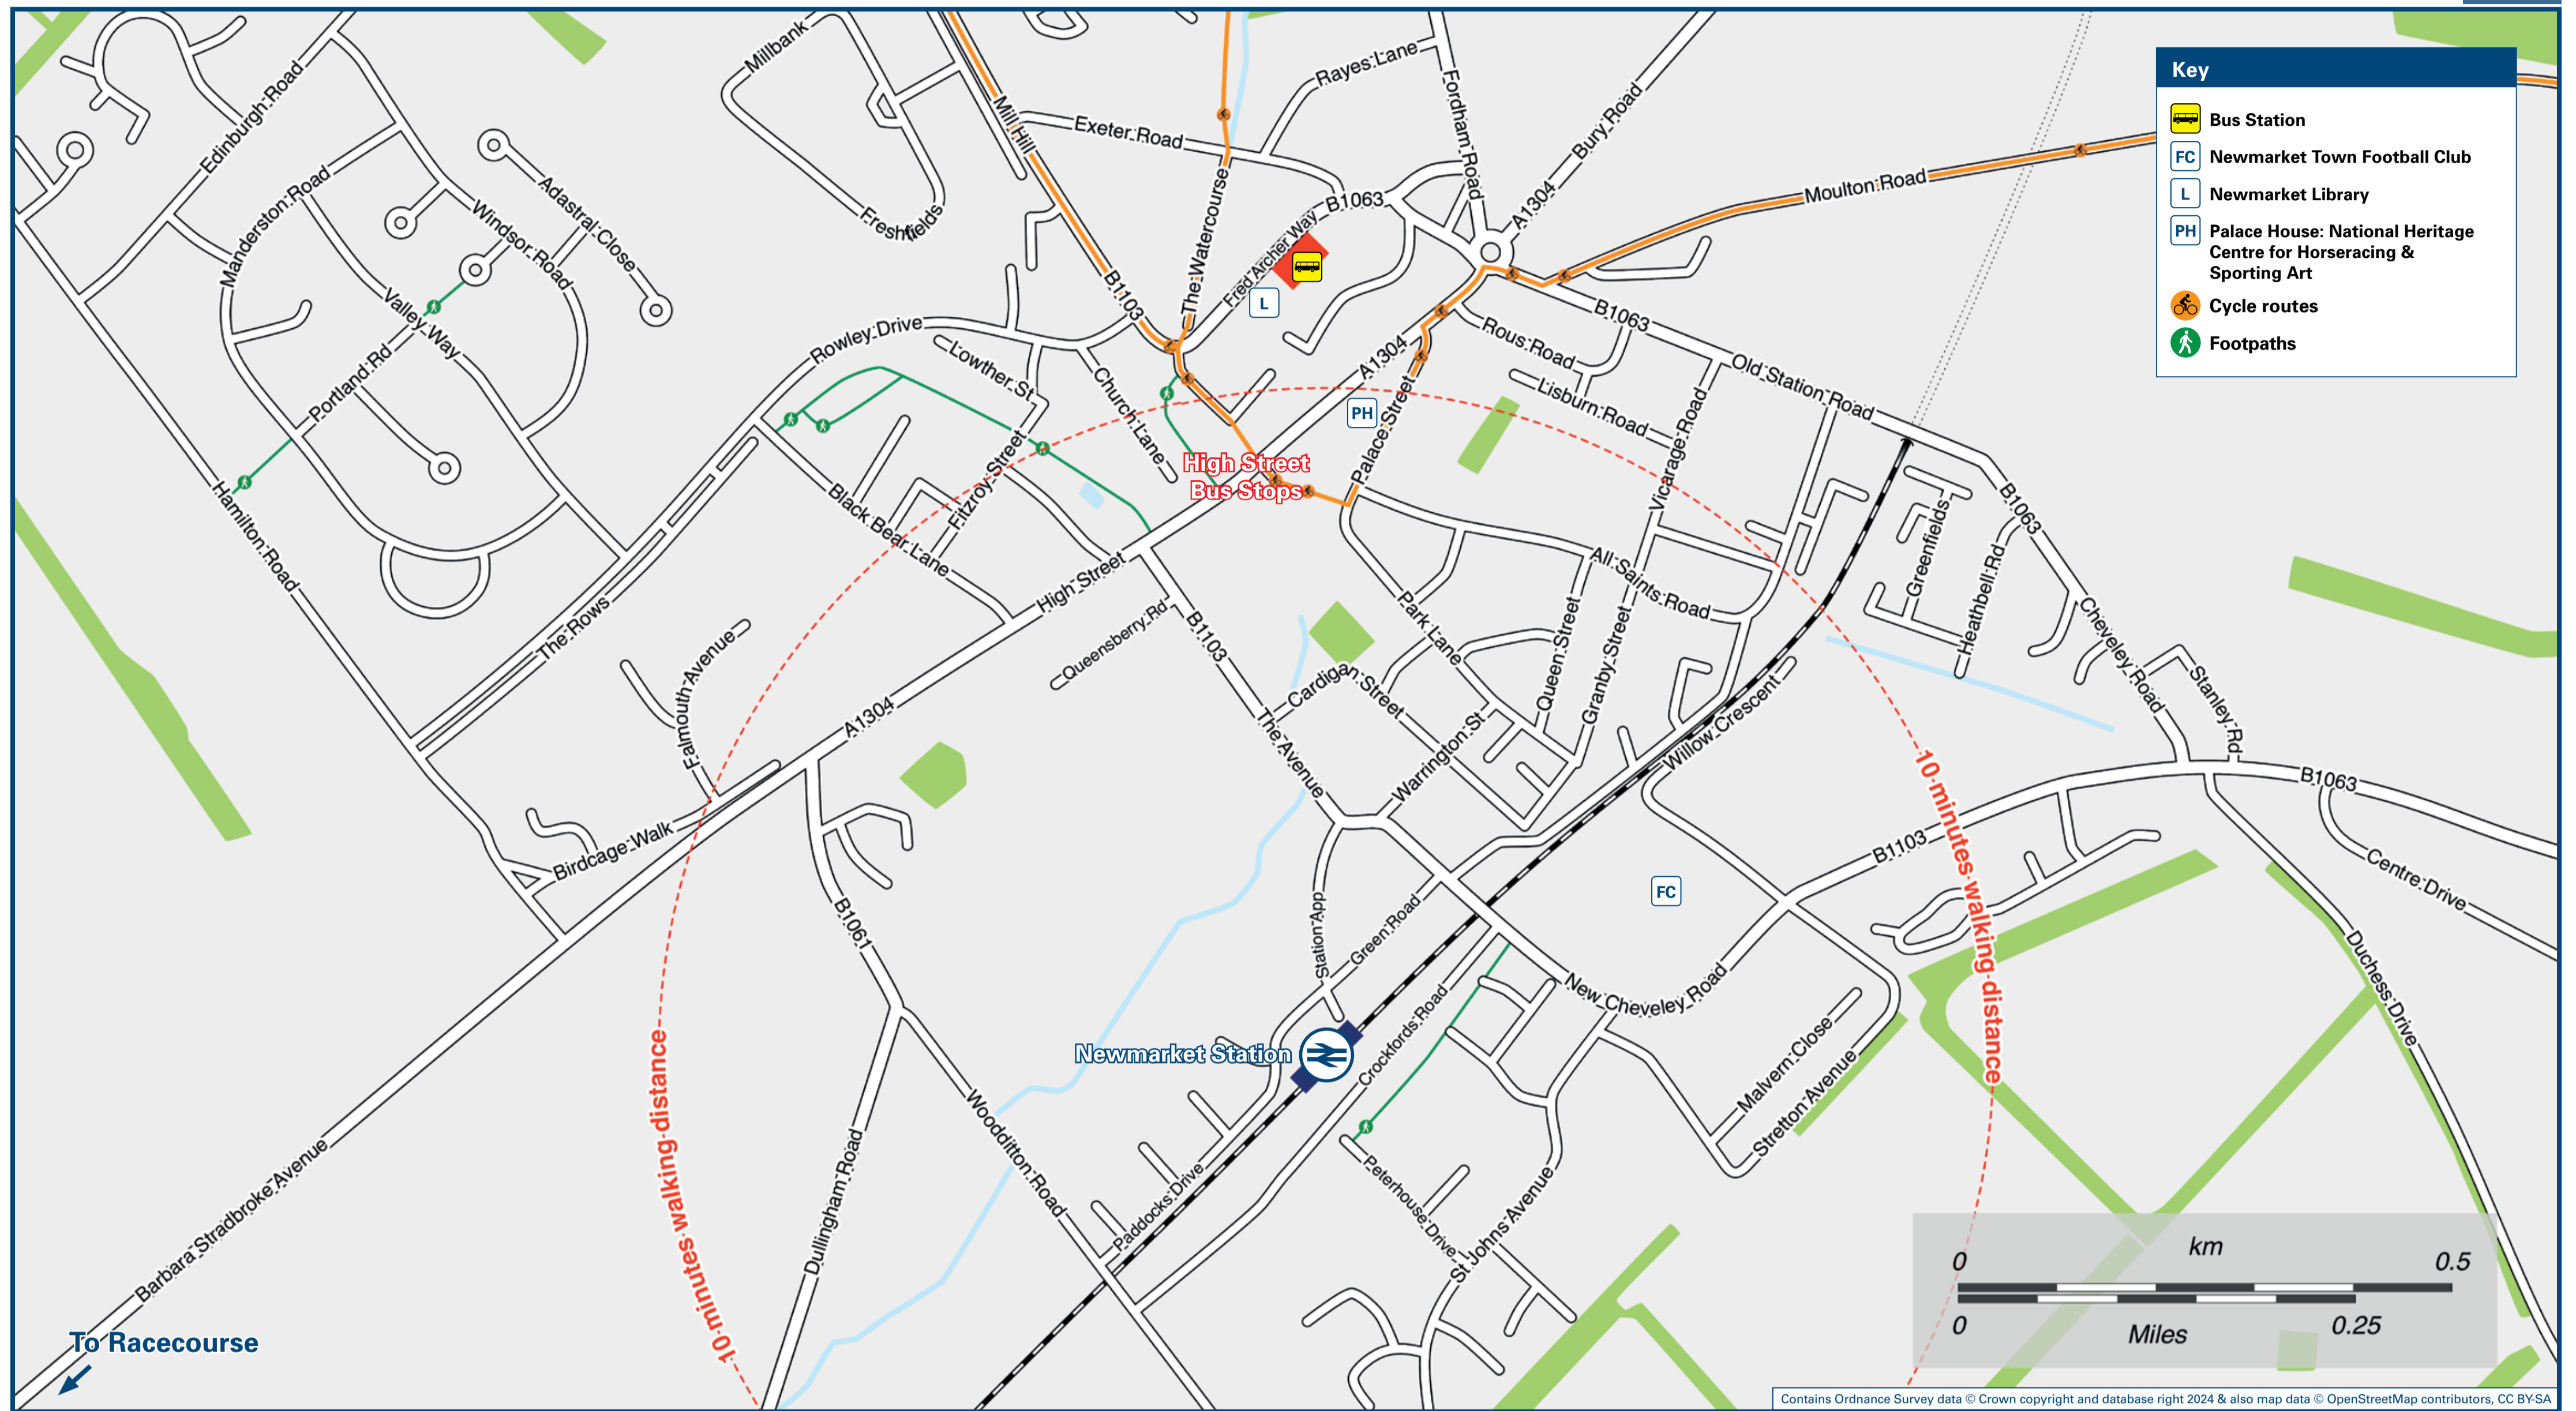

Newmarket Station

Onward Travel Information

Local area map

Buses

Rail replacement bus services pick up and drop off at the bus stop on Green Road, in front of the station entrance.

Main destinations by bus

(Data correct at September 2024)

DESTINATION	BUS ROUTES	BUS STOP
Bottisham	12	High Street
Burwell	11	Bus Station
Cambridge Airport (Fen Ditton)	12	High Street
Ely	112	Bus Station
Exning	11	Bus Station
Fordham	112	Bus Station
Kennett Village	16	Bus Station
Lode	11	Bus Station
Mildenhall	16	Bus Station
Newmarket (Bus Station)	10 - 15 minutes walk from this Station (see Local area map)	
Newmarket (High Street, for the Horse Racing Museum)	10 minutes walk from this Station (see Local area map)	
Newmarket (July Racecourse)	"Shuttle Bus" (Race Days Only)	
Newmarket (Studlands Park)	11	Bus Station
Red Lodge	16	Bus Station
Soham	112	Bus Station
Stuntney	112	Bus Station
Swaffham Bulbeck (and Swaffham Prior)	11	Bus Station
Worlington	16	Bus Station

Notes

All bus services on this poster operate Mondays to Saturdays. For times see bus stop timetables or contact Traveline.
From bus stop Connecting Communities services operate - for bus services towards Thurston, or Kentford, Moulton, Higham and Brandon. Journeys must be booked in advance. Call 01638 664 304 for booking and further information. www.thevoluntarynetwork.org