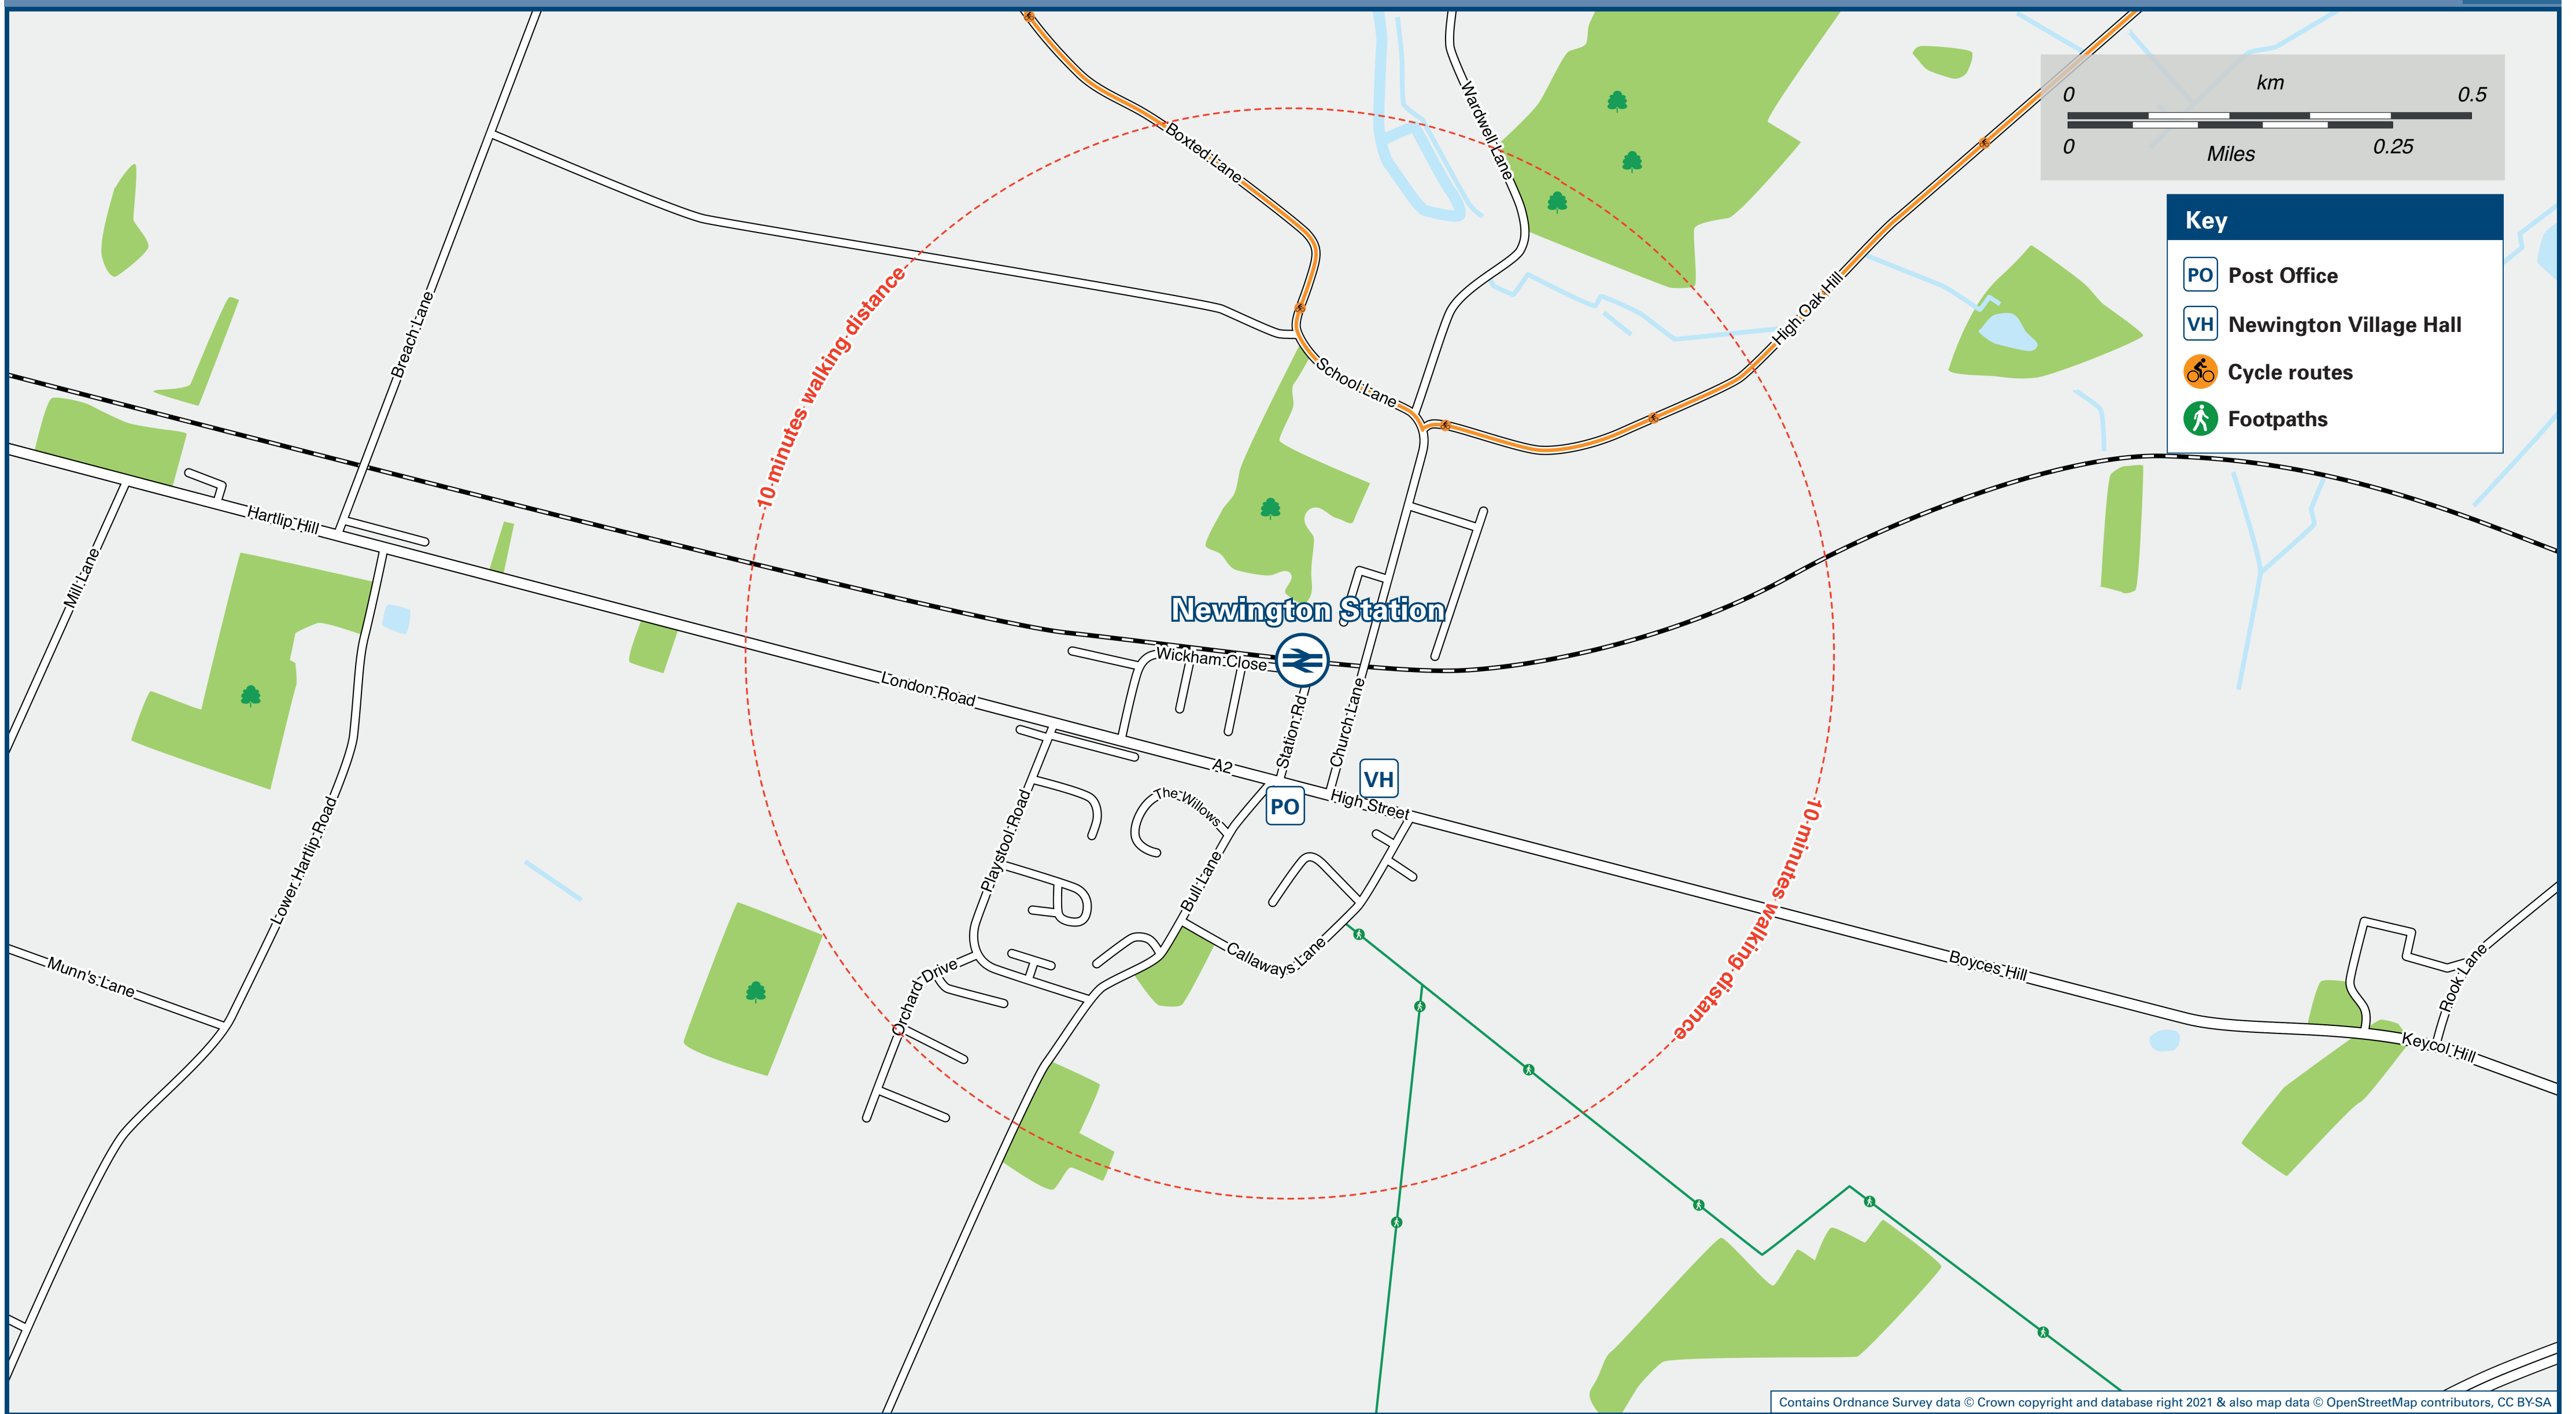

Newington Station

Onward Travel Information

Local area map

Buses

Rail replacement buses depart from bus stops on the A2 High Street (at the end of Station Road): Towards London buses depart from Stop B (near The Bull Pub); Towards Faversham buses depart from Stop A. See map for directions.

Main destinations by bus

(Data correct at August 2023)

DESTINATION	BUS ROUTES	BUS STOP
Brompton (King Charles Hotel)	326, 327	B
Chalkwell (The King's Head)	326, 327	A
Chatham (Waterfront Bus Station) #	326, 327	B
Gillingham (Britton Farm Mall) ##	326, 327	B
Gillingham (Medway Maritime Hospital)	326, 327	B
Gillingham (Medway Park War Memorial)	326, 327	B
Key Street (Pearce and Batt Garage)	326, 327	A
Lower Halstow (The Green)	327	B
Lower Rainham (The Angel)	327	B
Otterham Quay (Three Sisters Pub)	327	B
Rainham (Railway Station)	327	B
Rainham (Tesco, London Road)	326, 327	B
Rainham (The Cricketers, High Street) ###	326, 327	B
Sittingbourne (Bus Hub, for Station)	326, 327	A
Upchurch (Church)	327	B