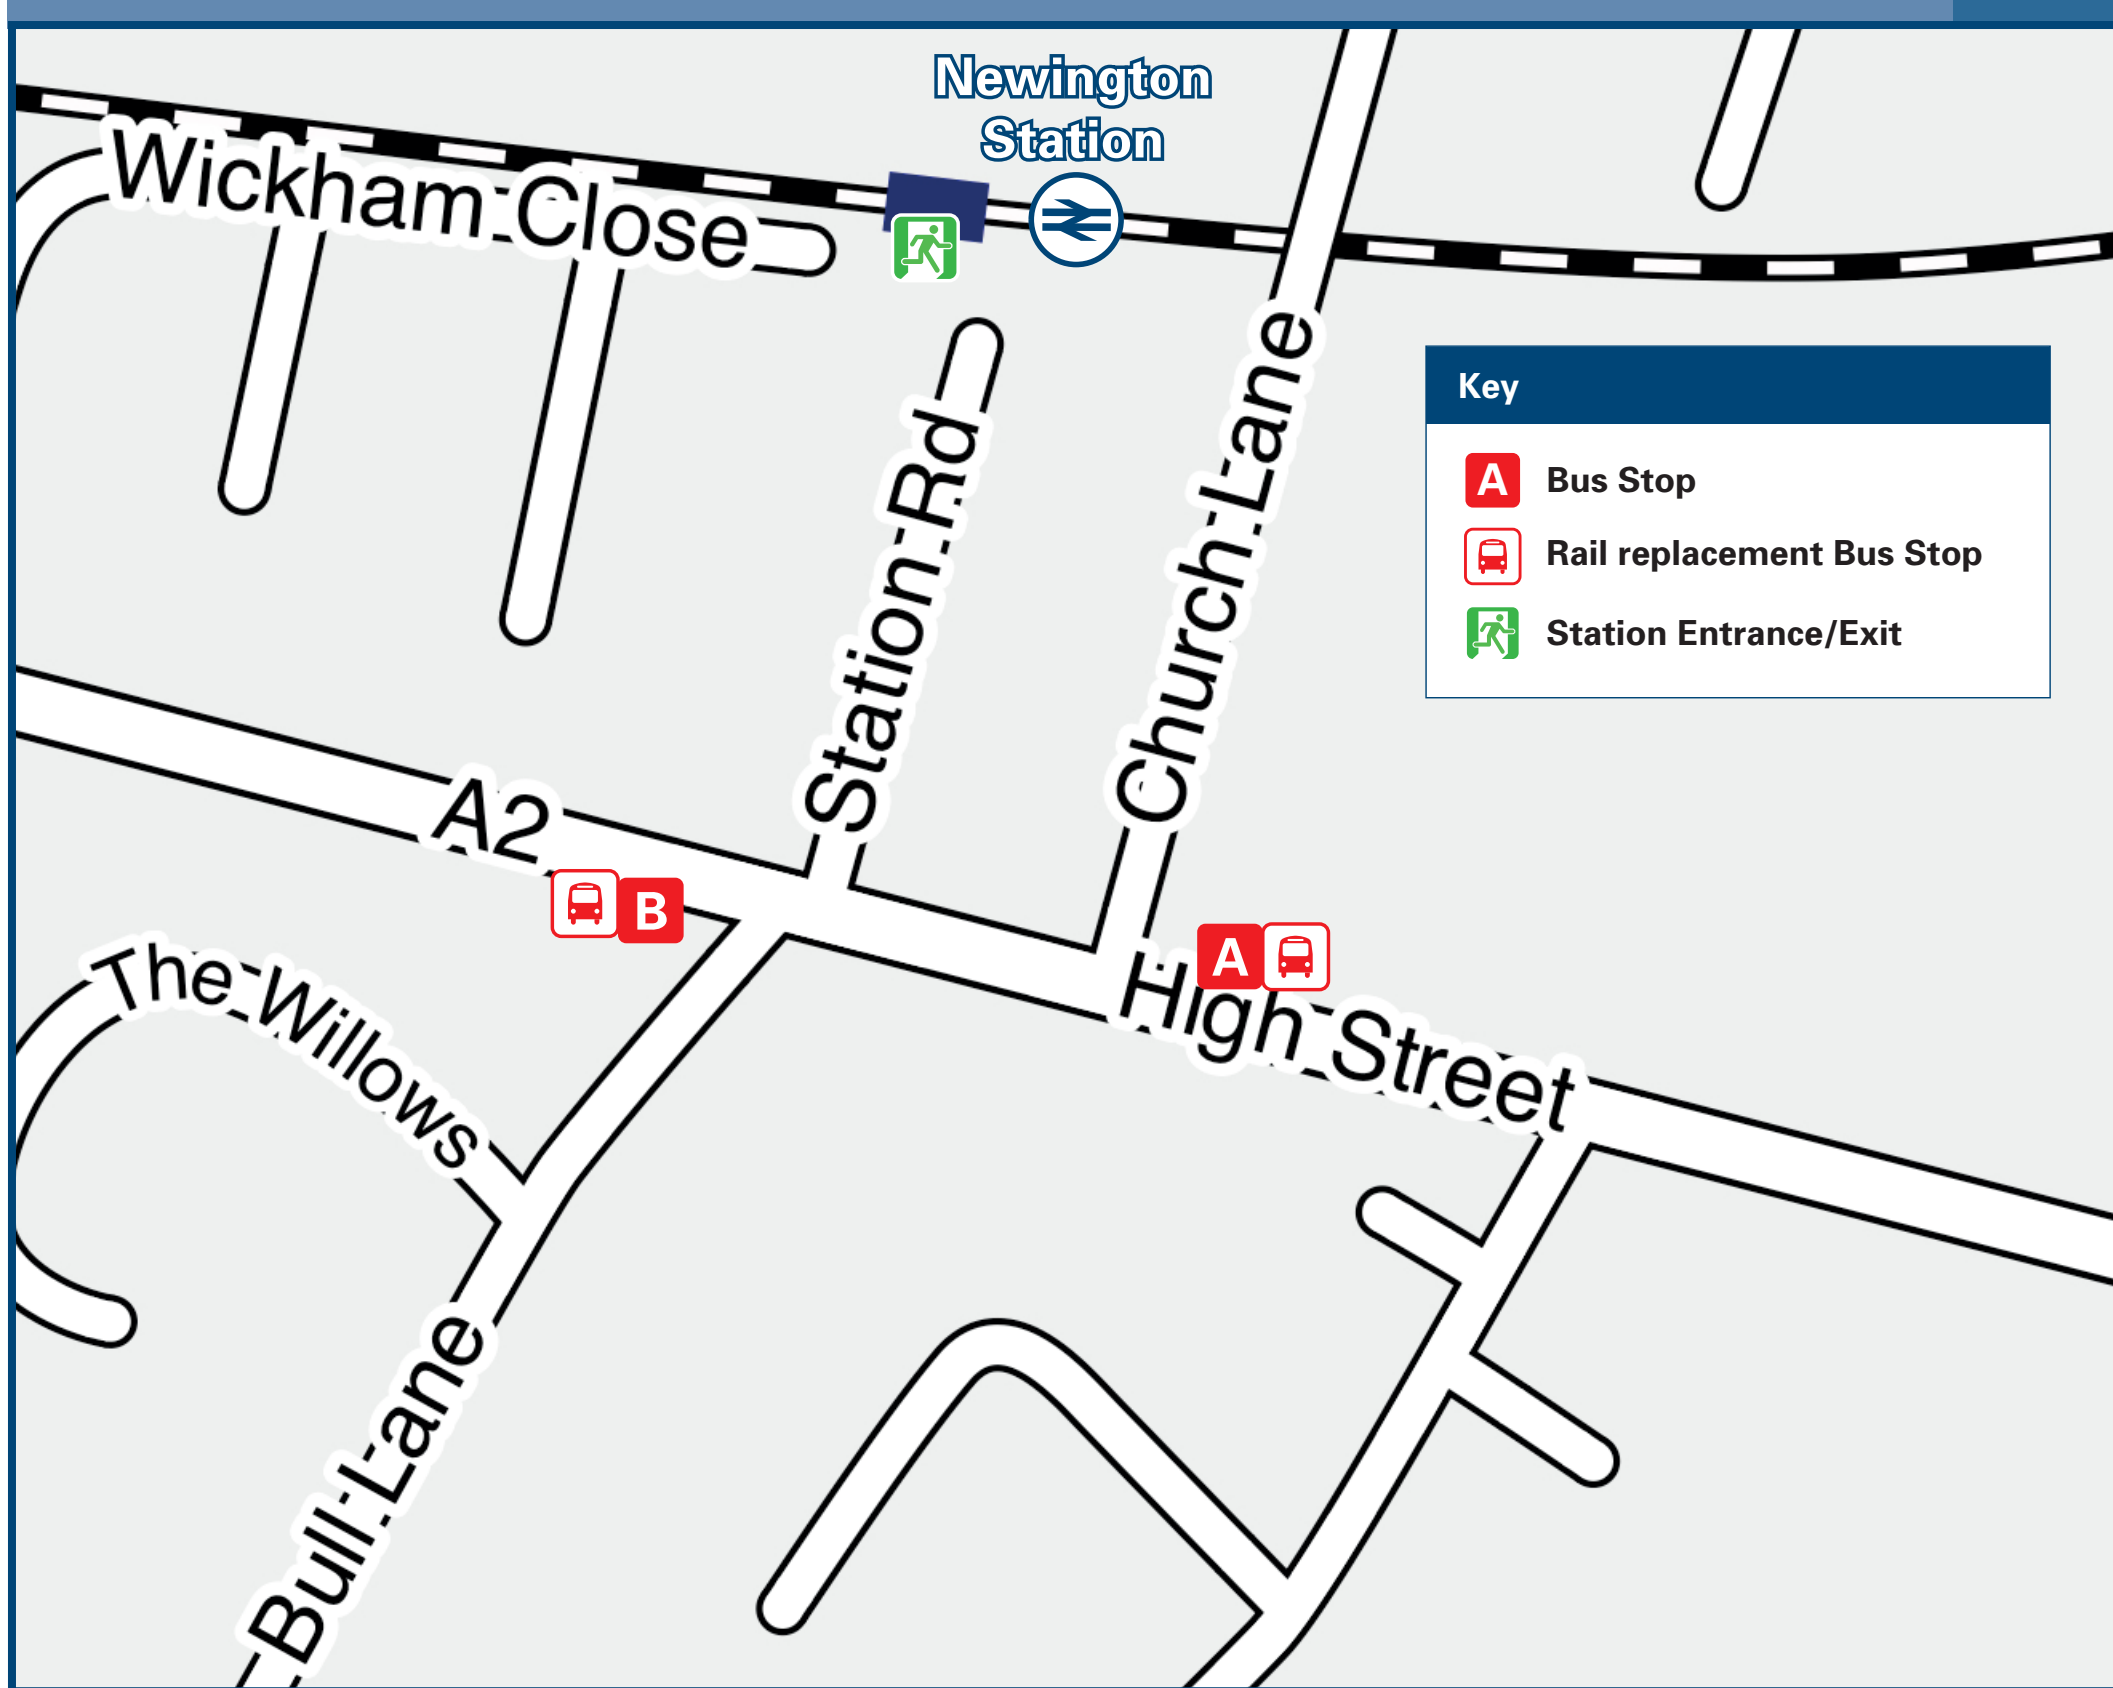

Newington Station

Onward Travel Information

Local area map

Buses

Rail replacement buses depart from bus stops on the A2 High Street (at the end of Station Road): Towards London buses depart from Stop B (near The Bull Pub); Towards Faversham buses depart from Stop A. See map for directions.

Main destinations by bus

(Data correct at August 2023)

DESTINATION	BUS ROUTES	BUS STOP
Brompton (King Charles Hotel)	326, 327	B
Chalkwell (The King's Head)	326, 327	A
Chatham (Waterfront Bus Station) #	326, 327	B
Gillingham (Britton Farm Mall) ##	326, 327	B
Gillingham (Medway Maritime Hospital)	326, 327	B
Gillingham (Medway Park War Memorial)	326, 327	B
Key Street (Pearce and Batt Garage)	326, 327	A
Lower Halstow (The Green)	327	B
Lower Rainham (The Angel)	327	B
Otterham Quay (Three Sisters Pub)	327	B
Rainham (Railway Station)	327	B
Rainham (Tesco, London Road)	326, 327	B
Rainham (The Cricketers, High Street) ###	326, 327	B
Sittingbourne (Bus Hub, for Station)	326, 327	A
Upchurch (Church)	327	B