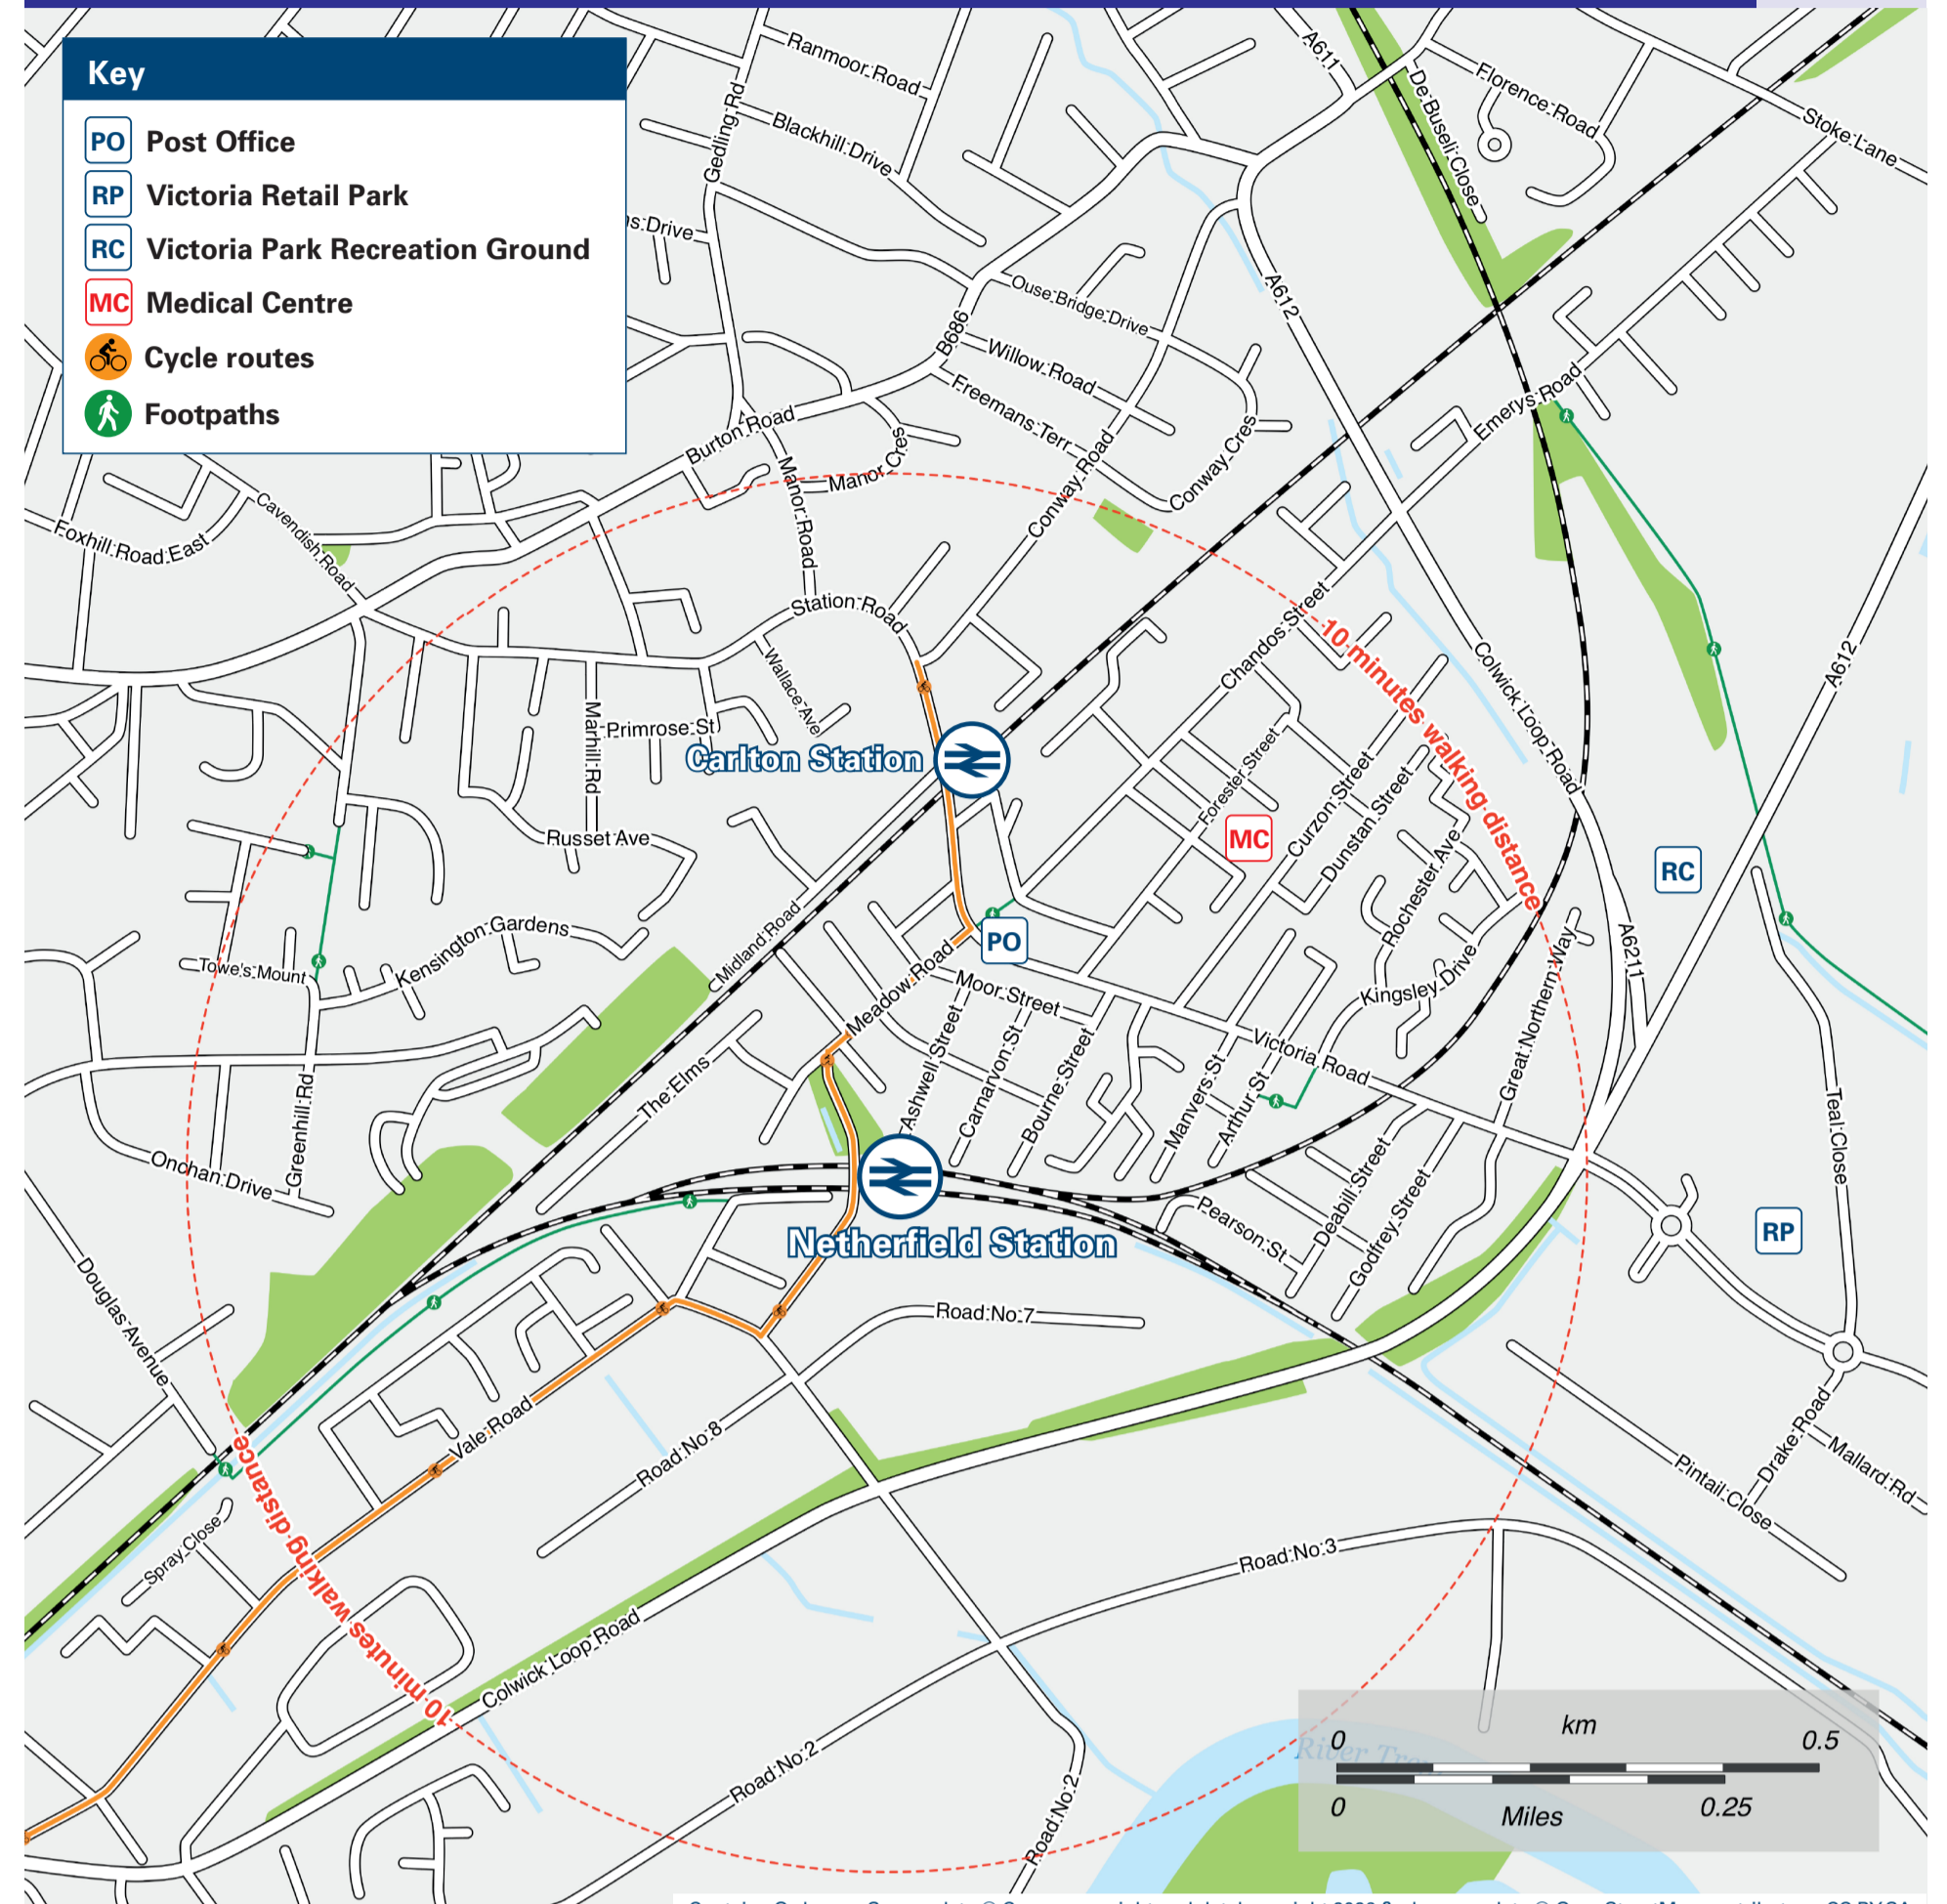

Onward Travel Information

Netherfield Station

Buses

Local area map

Main destinations by bus

(Data correct at April 2026)

DESTINATION	BUS ROUTES	BUS STOP	DESTINATION	BUS ROUTES	BUS STOP	DESTINATION	BUS ROUTES	BUS STOP
Bakersfield	773#	B	Colwick Village (Vale Road)	44, 44A#	A	Nottingham (City Centre)	44, 44A#	A
Burton Joyce	775#	E	Gedling (Emerys Road)	775#	E	Porchester (Westdale Lane West)	N73#	B
Carlton (Fraser Square)	N73#	B	Gedling (Main Road/ Church)	44, 44A#	C	Sneinton	44, 44A#	A
Carlton (Gedling Road)	44, 44A#	C	Gedling (Wollaton Avenue)	774#	B	Stoke Bardolph	775#	E
Carlton (Rail Station)	7 - 10 minutes walk from this station via Meadow Road (see Local area map)		Mapperley (Shops)	N73#	B			
Carlton (Square/Tesco)	773#, 774#, N73#	B	Netherfield (Victoria Retail Park)	773#, 774#, 775#, N73	D			
Colwick Industrial Estate	44, 44A#	A						
Colwick Park (for Racecourse & Greyhound Stadium)	44, 44A#	A						