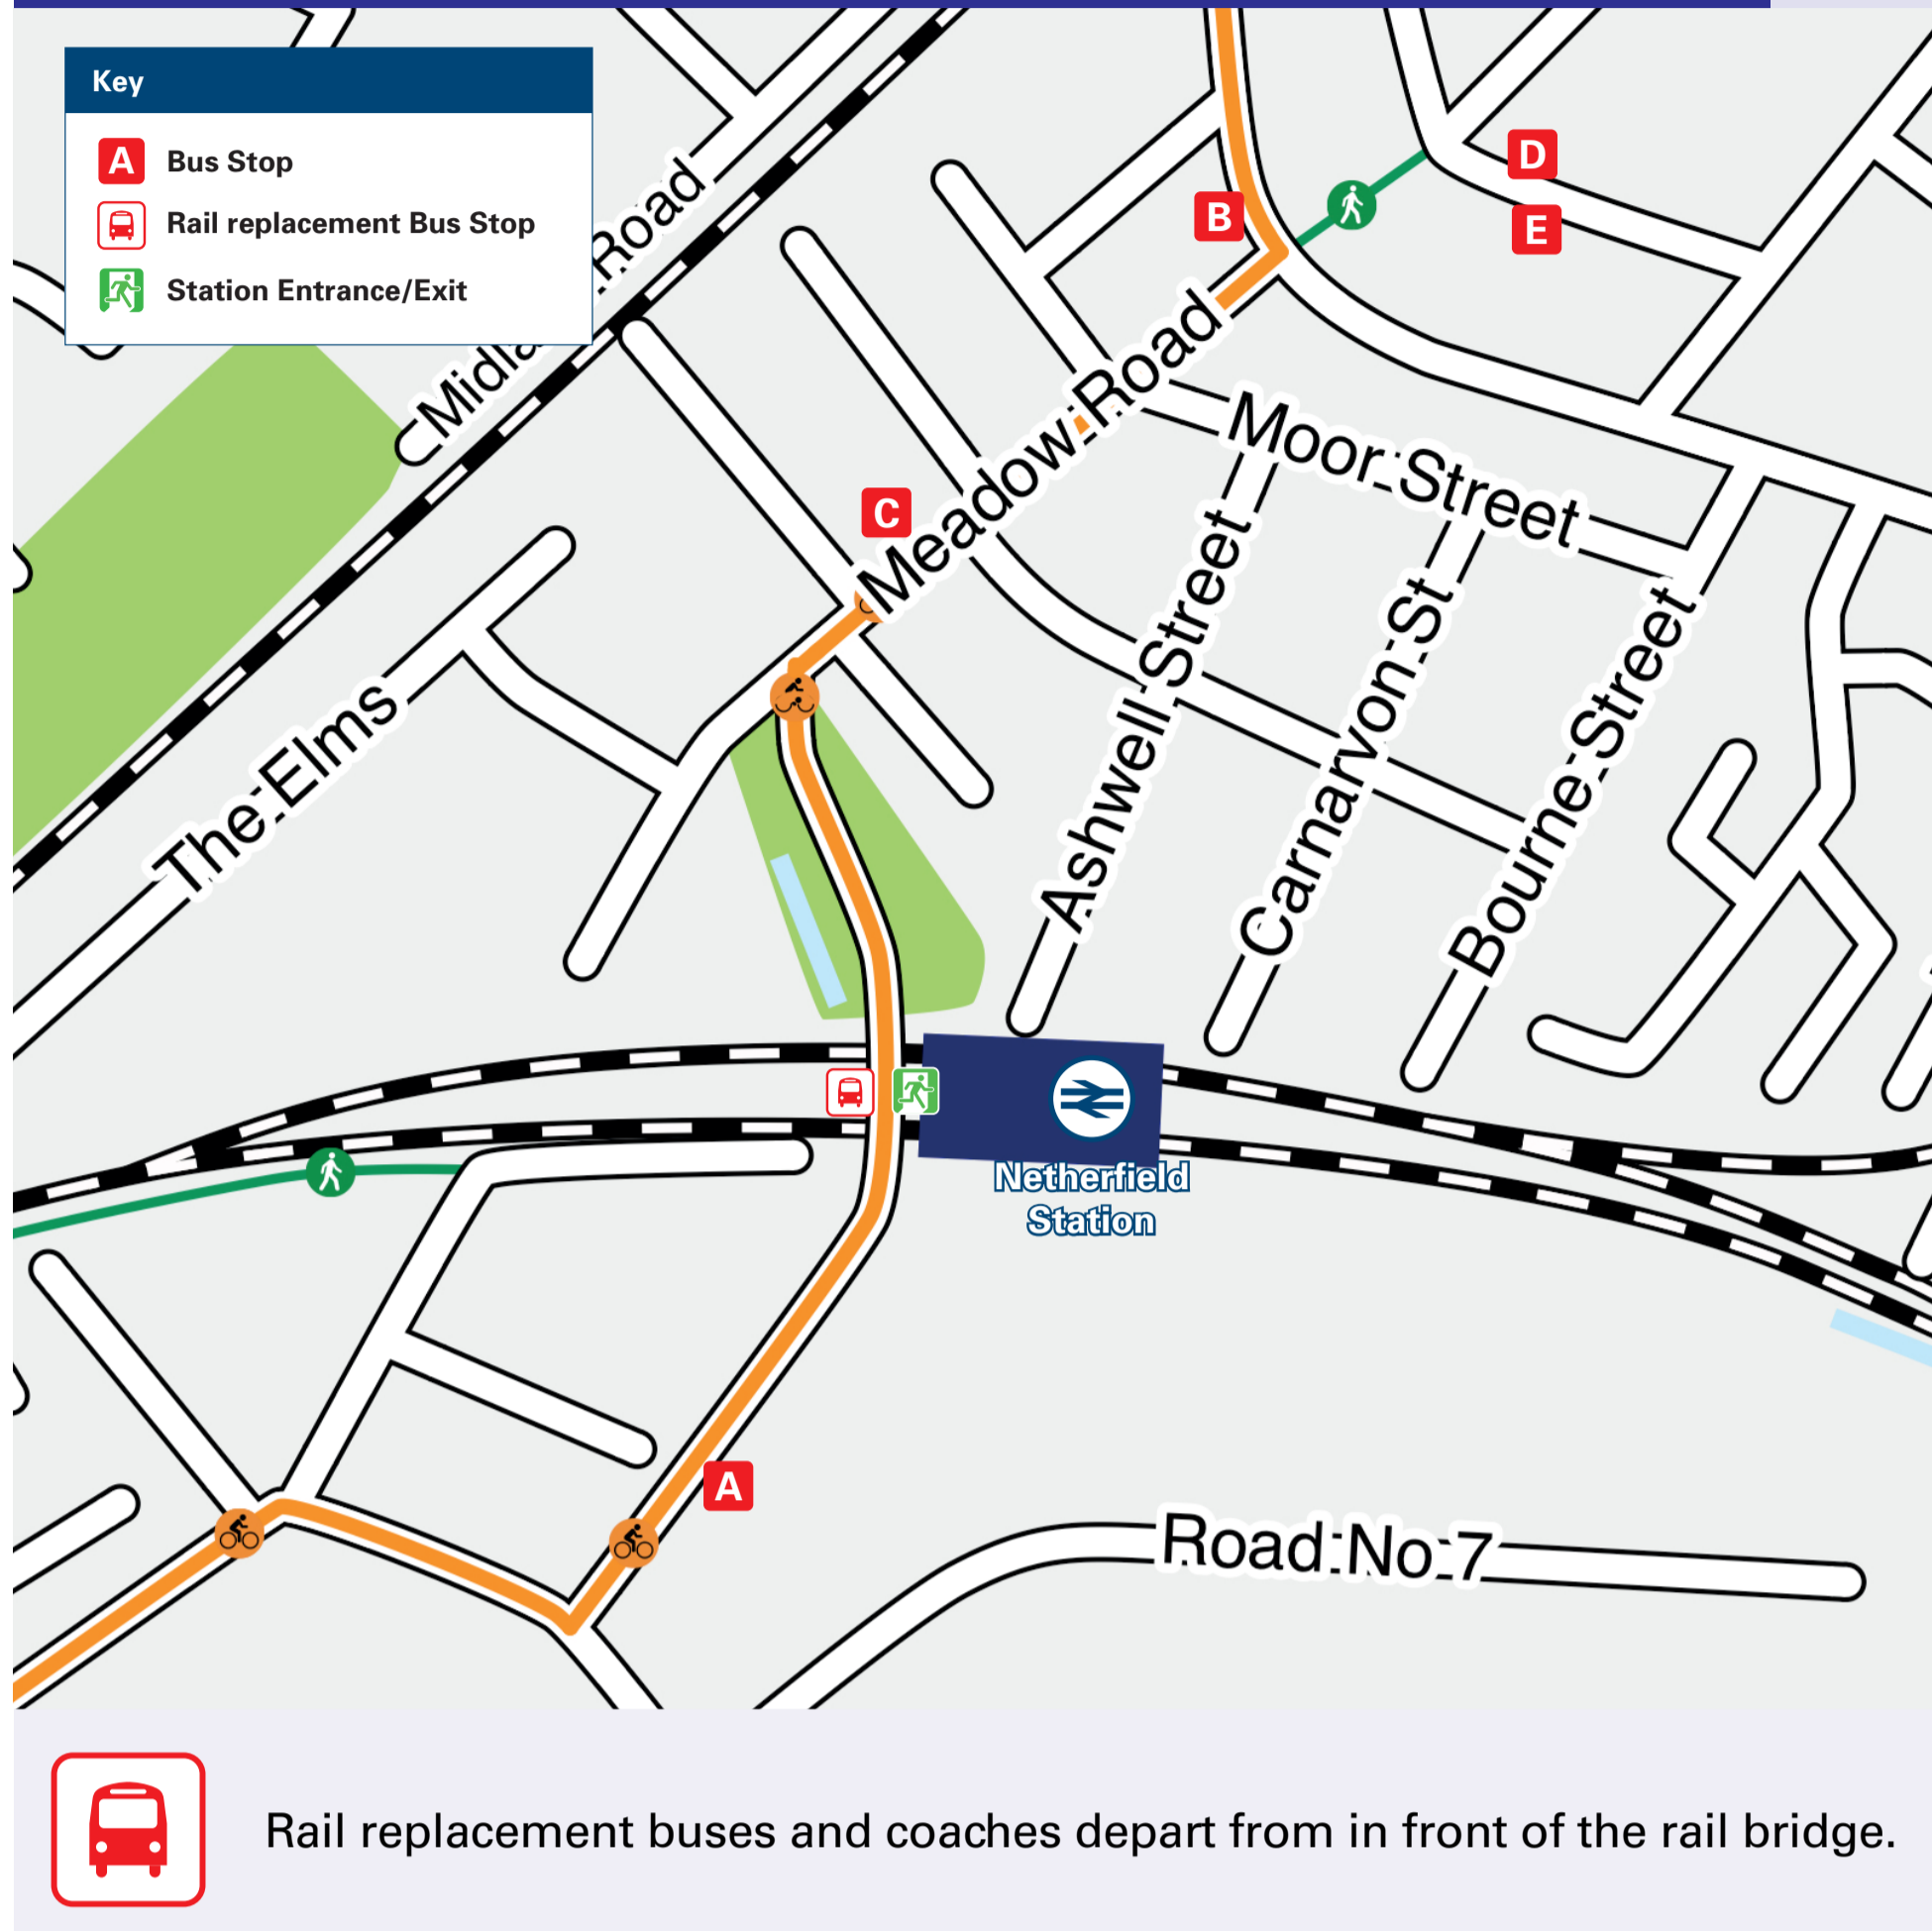

Onward Travel Information

Netherfield Station

Buses

Local area map

Main destinations by bus

(Data correct at April 2026)

DESTINATION	BUS ROUTES	BUS STOP	DESTINATION	BUS ROUTES	BUS STOP	DESTINATION	BUS ROUTES	BUS STOP
Bakersfield	773#	B	Colwick Village (Vale Road)	44, 44A#	A	Nottingham (City Centre)	44, 44A#	A
Burton Joyce	775#	E	Gedling (Emerys Road)	775#	E	Porchester (Westdale Lane West)	N73#	B
Carlton (Fraser Square)	N73#	B	Gedling (Main Road/ Church)	44, 44A#	C	Sneinton	44, 44A#	A
Carlton (Gedling Road)	44, 44A#	C	Gedling (Wollaton Avenue)	774#	B	Stoke Bardolph	775#	E
Carlton (Rail Station)	7 - 10 minutes walk from this station via Meadow Road (see Local area map)		Mapperley (Shops)	N73#	B			
Carlton (Square/Tesco)	773#, 774#, N73#	B	Netherfield (Victoria Retail Park)	773#, 774#, 775#, N73	D			
Colwick Industrial Estate	44, 44A#	A						
Colwick Park (for Racecourse & Greyhound Stadium)	44, 44A#	A						

NOTES

Bus route 44 operates a daily service. For bus times and days of operation please contact Traveline on www.traveline.info or call: 0871 200 22 33

Bus routes 44A, 773, 774, 775 and N73 operate limited daytime services on Mondays to Fridays, only. No evenings, Saturdays or Sundays services.

⚡ Direct trains operate to Nottingham from this station.

⚡ Direct trains operate to this destination from nearby Carlton station.

Taxis

Netherfield station has no taxi rank or cab office. Advance booking is essential, please consider using the following local operators: (Inclusion of this number doesn't represent any endorsement of the taxi firm)

DG Cars
0115 950 0500

Nottingham Green Cars
0115 990 2900

Ali Baba Cabs Taxi
07365 444 888

Further information about all onward travel

Local Cycle Info

gedling.gov.uk
For more information about cycle routes.