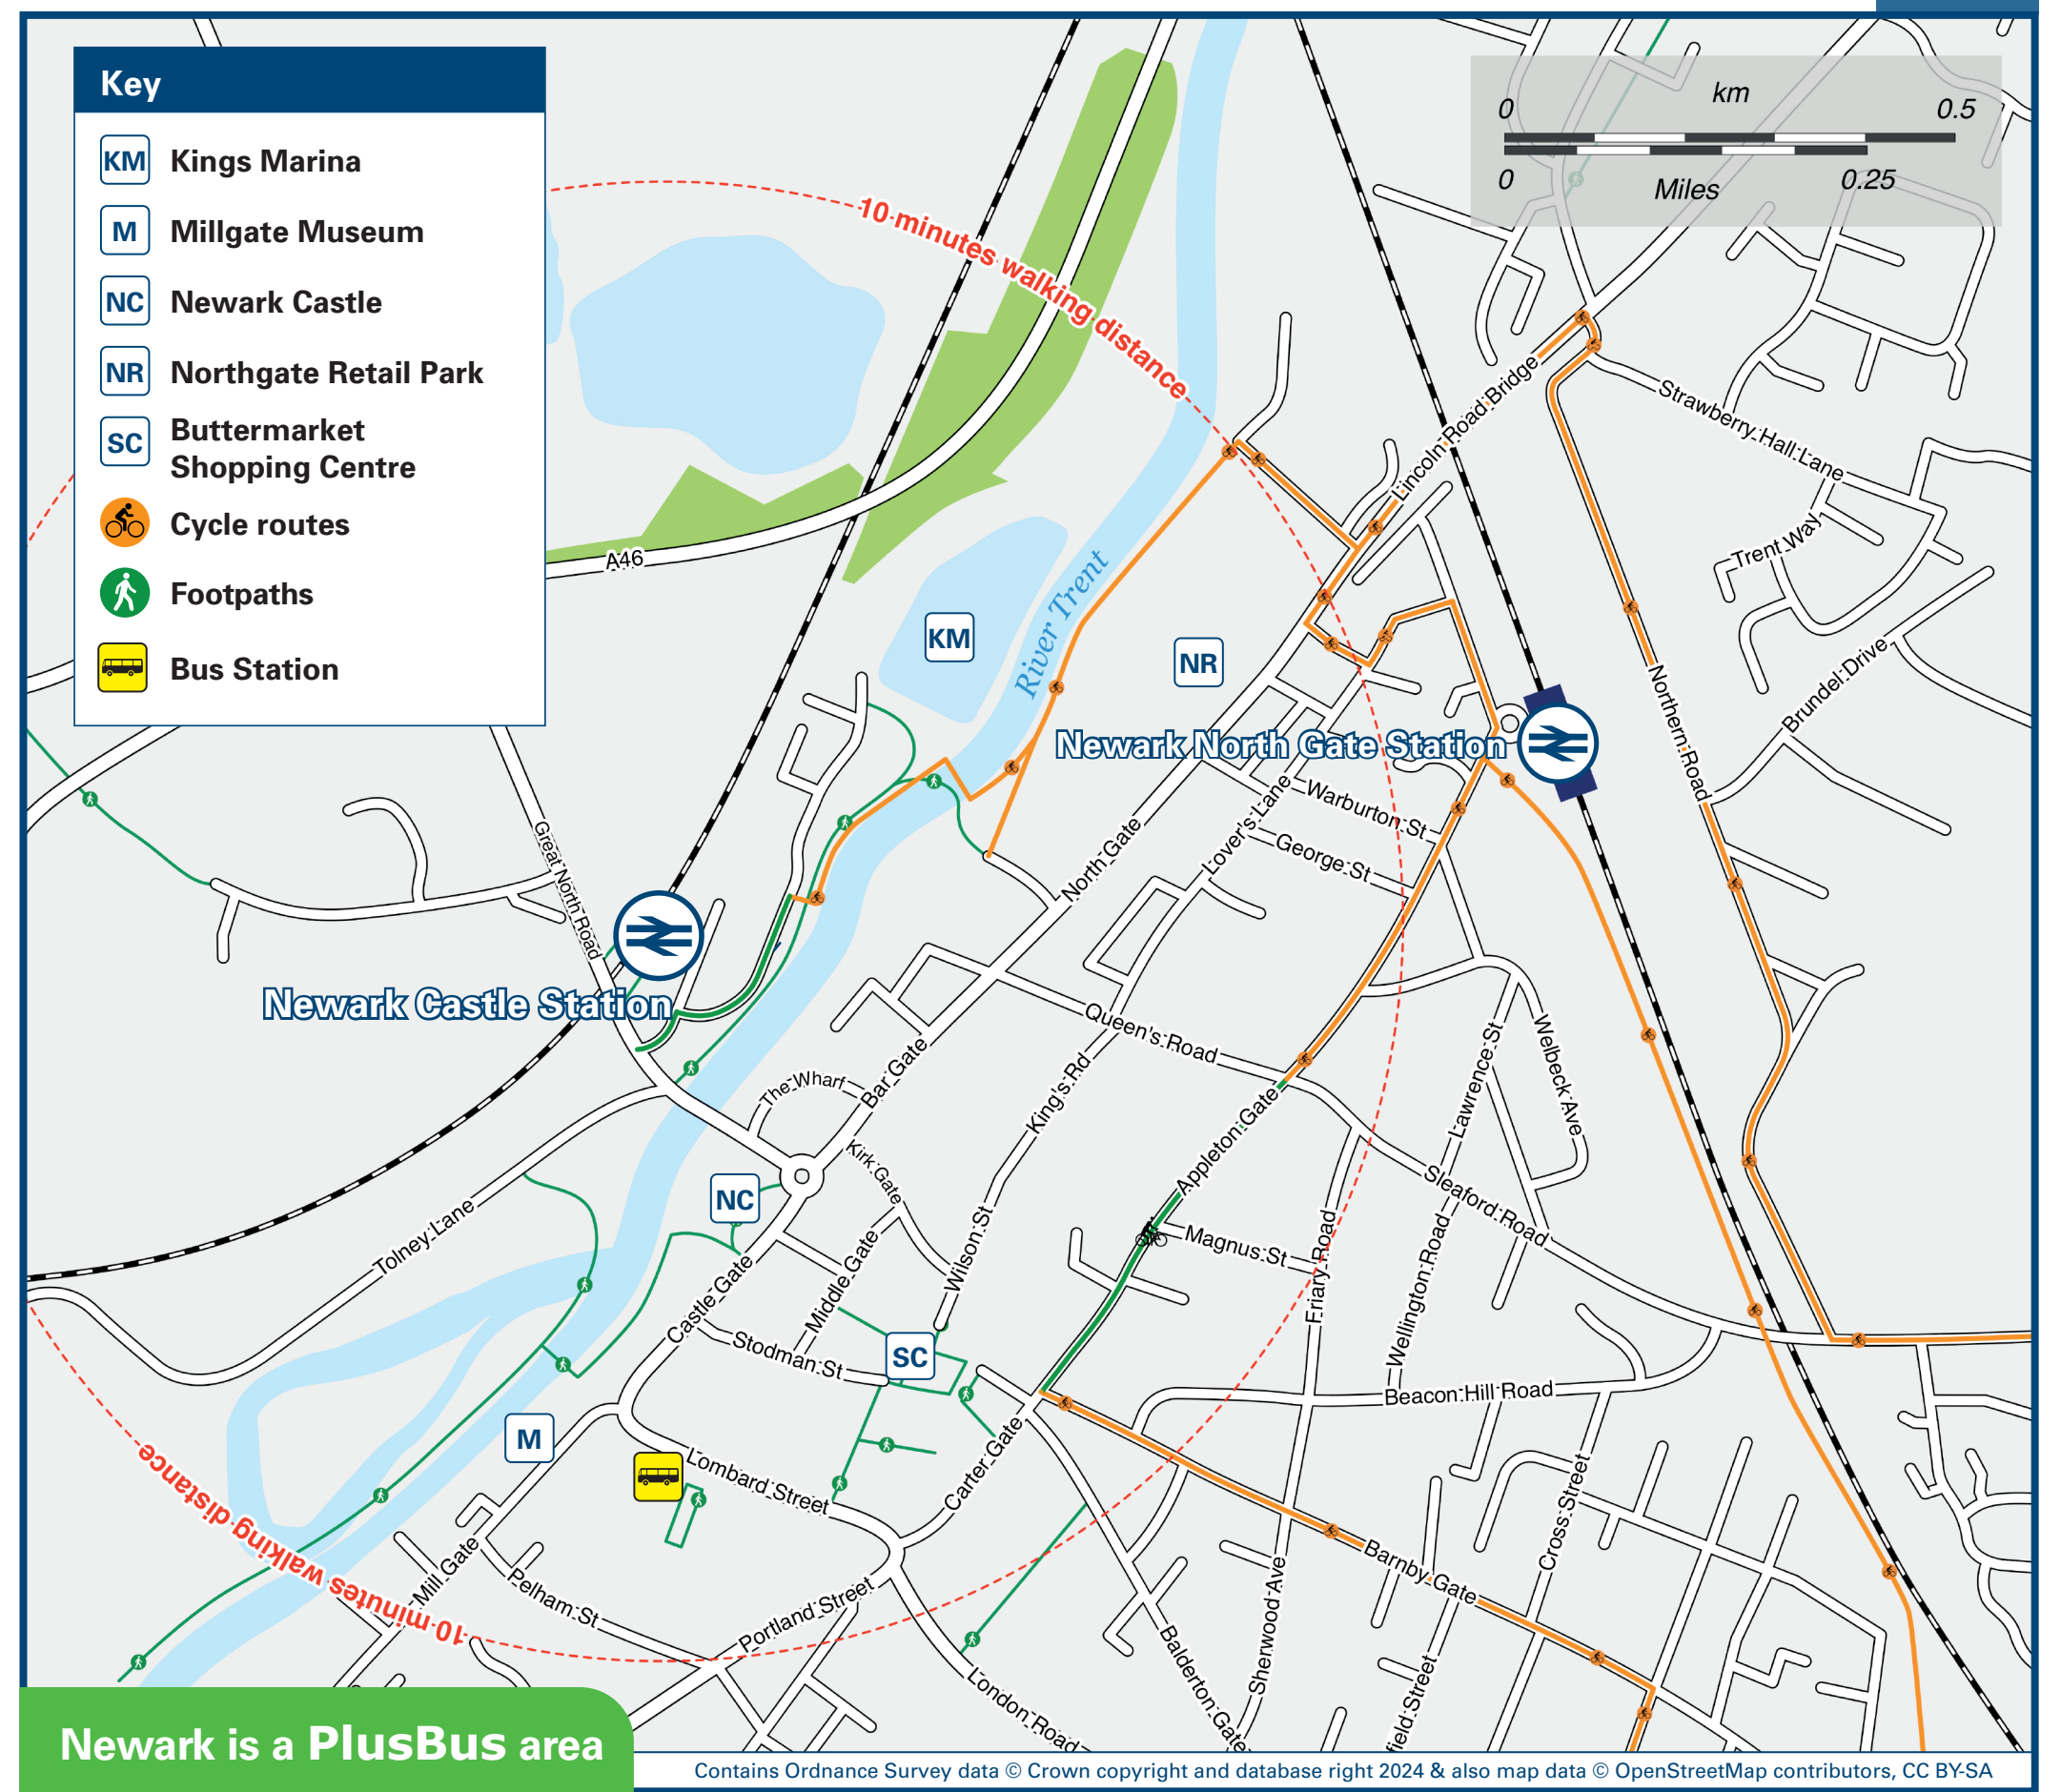

Local area map

Newark is a PlusBus area

PlusBus is a discount price 'bus pass' that you buy with your train ticket. It gives you unlimited bus travel around your chosen town, on participating buses. Visit www.plusbus.info

Main destinations by bus

(Data correct at June 2024)

DESTINATION	BUS ROUTES	BUS STOP
Averham	28, 29	B
Balderton	3N, 24, 90*, 341	Bus Station
Barnby-in-the-Willows	47, 341	Bus Station
Bathley	37A	B
Beckingham	47	Bus Station
Bingham	90, 90B**, 354	Bus Station
Bleasby	300	B
Carlton-on-Trent	37, 37A	B
Caythorpe	300	B
Coddington	1N	D
Collingham	367	C
Cromwell	37A	B
East Bridgford	354	D
East Markham	37, 37A	B
Elston (Village Centre)	354	D
Farndon	90, 90B**, 354	Bus Station
Farnsfield	28, 29	B
Fernwood	24, 90*, 341	Bus Station
Fiskerton	28, 300	B
Flintham (Coney Grey Spinney)	90, 90B**	Bus Station
Flintham (Spring Lane)	354	D
Gamston (near Retford)	37, 37A	B
Grantham	24	Bus Station
Grassthorpe	37A	B
Halam	28	B
Harby	367	C
Hoveringham	300	B
Kelham	28, 29, 300	B

DESTINATION	BUS ROUTES	BUS STOP
Langford	367	C
Long Bennington	24	Bus Station
Lowdham	300	B
Low Marnham	37A	B
Mansfield	28, 29	B
Markham Moor	37, 37A	B
Morton	300	B
Newark (Beacon Hill Road)	1N	D
Newark (Bus Station / Town Centre)	28, 29, 37, 37A, 300, 354, 367	A, D
Newark (Fosse Estate)	2N	C
Newark (Hawtonville)	3N, 77	Bus Station
Newark (Winthorpe Road Estate)	2N	C
Newark Local Area Villages	Nottsbus On Demand #	B
Newark Northgate Railway Station	20 minutes walk from this station	
Normanton-on-Trent	2N, 354, 367	C
North Clifton	37A	B
North Muskham	367	C
North Scarle	37, 37A	B
North Scarle	367	C
Nottingham City Centre	90	Bus Station
Retford	37, 37A	B
Rolleston (for Southwell Racecourse)	28	B
South Clifton	367	C
South Muskham	37, 37A	B
South Scarle	367	C

DESTINATION	BUS ROUTES	BUS STOP
Southwell	28, 29, 300	B
Staythorpe	28	B
Sutton-on-Trent	37, 37A	B
Thorney	367	C
Thurgarton	300	B
Tuxford	37, 37A	B
Upton	29, 300	B
West Bridgford	90	Bus Station
Wigsley	367	C
Winthorpe Village	367	C

Notes