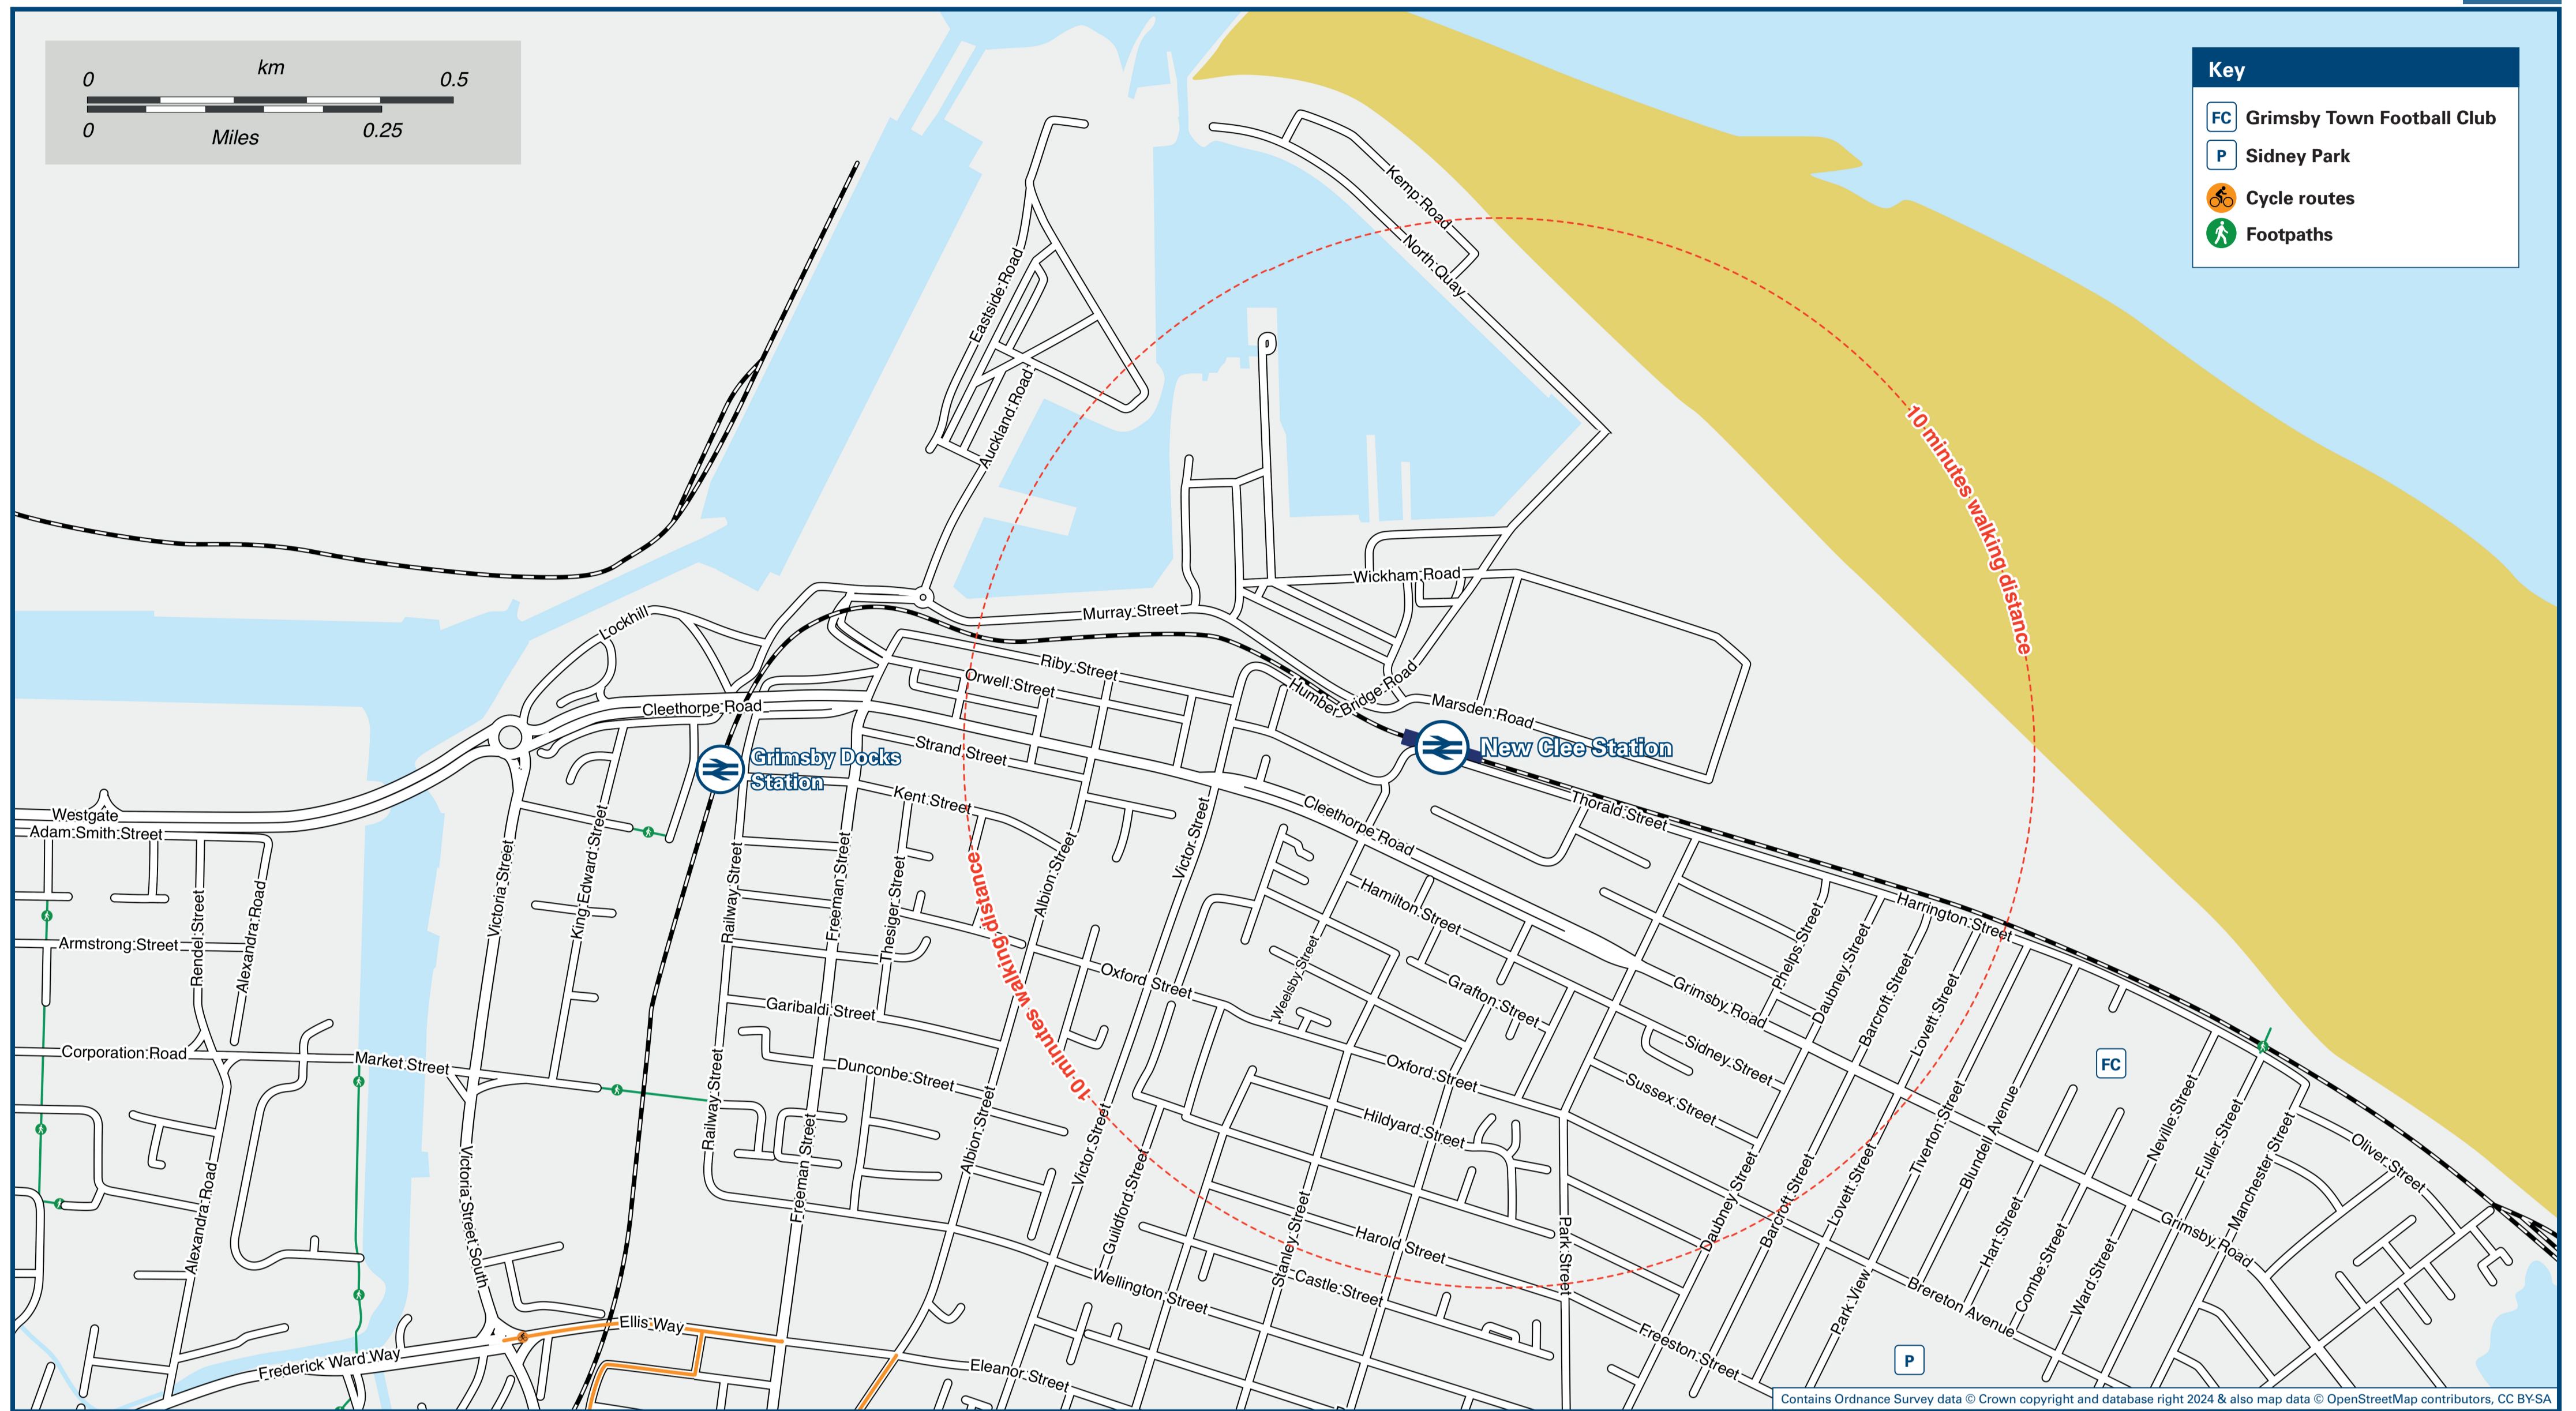

New Clee Station

Onward Travel Information

Local area map

Buses

Key

- A Bus Stop
- Bus Stop with Train Icon Rail replacement Bus Stop
- Green Arrow Station Entrance/Exit

Rail replacement buses will depart from outside the station entrance on Thorald Street.

Main destinations by bus

(Data correct at April 2024)

DESTINATION	BUS ROUTES	BUS STOP
Bradley	3	A
Blundell Park (Grimsby Town FC)	10 minutes walk (see maps)	
Cleethorpes (High Street / Pier / Seafront)	3, 9, 10	B
Diana Princess of Wales Hospital	9, 10	A
Grange Estate	3	A
Grimsby Riverhead Exchange (Bus Station)	3, 9, 10	A
Grimsby Town Station (Bethlehem Street)	3, 9, 10	A
Humberston (North Sea Lane)	9, 10	B
Humberston Road (Hewitts Avenue, near Tesco)	9, 10	B
Nuns Corner	3, 10	A
Nunthorpe	3	A
Scartho / Springfield	9, 10	A
Waltham	9, 10	A

Notes

Bus routes 3 and 10 run daily.
Bus route 9 runs Mondays to Saturdays only. No Sunday service.
For bus times, please see bus stop timetables or contact Traveline on 0871 200 22 33.
Direct trains operate to this destination from New Clee

Taxis

New Clee station has no taxi rank or cab office. Advance booking is essential, please consider using the following local operators: (Inclusion of this number doesn't represent any endorsement of the taxi firm)

Revells Taxis
01472 242 424

Instant Taxis
01472 355 555

Cable Radio Cars
01472 500 500

Further information about all onward travel

Local Cycle Info nelincs.gov.uk For more information about cycle routes.	National Cycle Info sustrans.org.uk Sustrans is the UK's leading sustainable transport charity.	Bus Times See timetable displays at bus stops. www.traveline.info 0871 200 22 33 calls cost 12p per minute plus your phone company's access charge	NextBuses Find the bus times for your stop. Search for a bus stop by entering a postcode, street & town or a stop name & town.	PlusBus plusbus.info A discount price 'bus pass' that you buy with your train ticket. It gives you unlimited bus travel around your chosen town, on participating buses.

National Rail Enquiries

Online nationalrail.co.uk	NRE App Free National Rail Enquiries app for iOS and Android	Social Media facebook.com/nationalrailenq @nationalrailenq	Alert Me You can sign up to Alert Me messages on the National Rail Enquiries website where you can receive train and platform notifications directly to your smart phone. nationalrail.co.uk/alertme	Contact Centre 03457 48 49 50 Calls cost no more than calls to geographic numbers (01 or 02) and may be recorded.	PlusBike nationalrail.co.uk/plusbike For more information.

National Rail
Britain's train companies working together