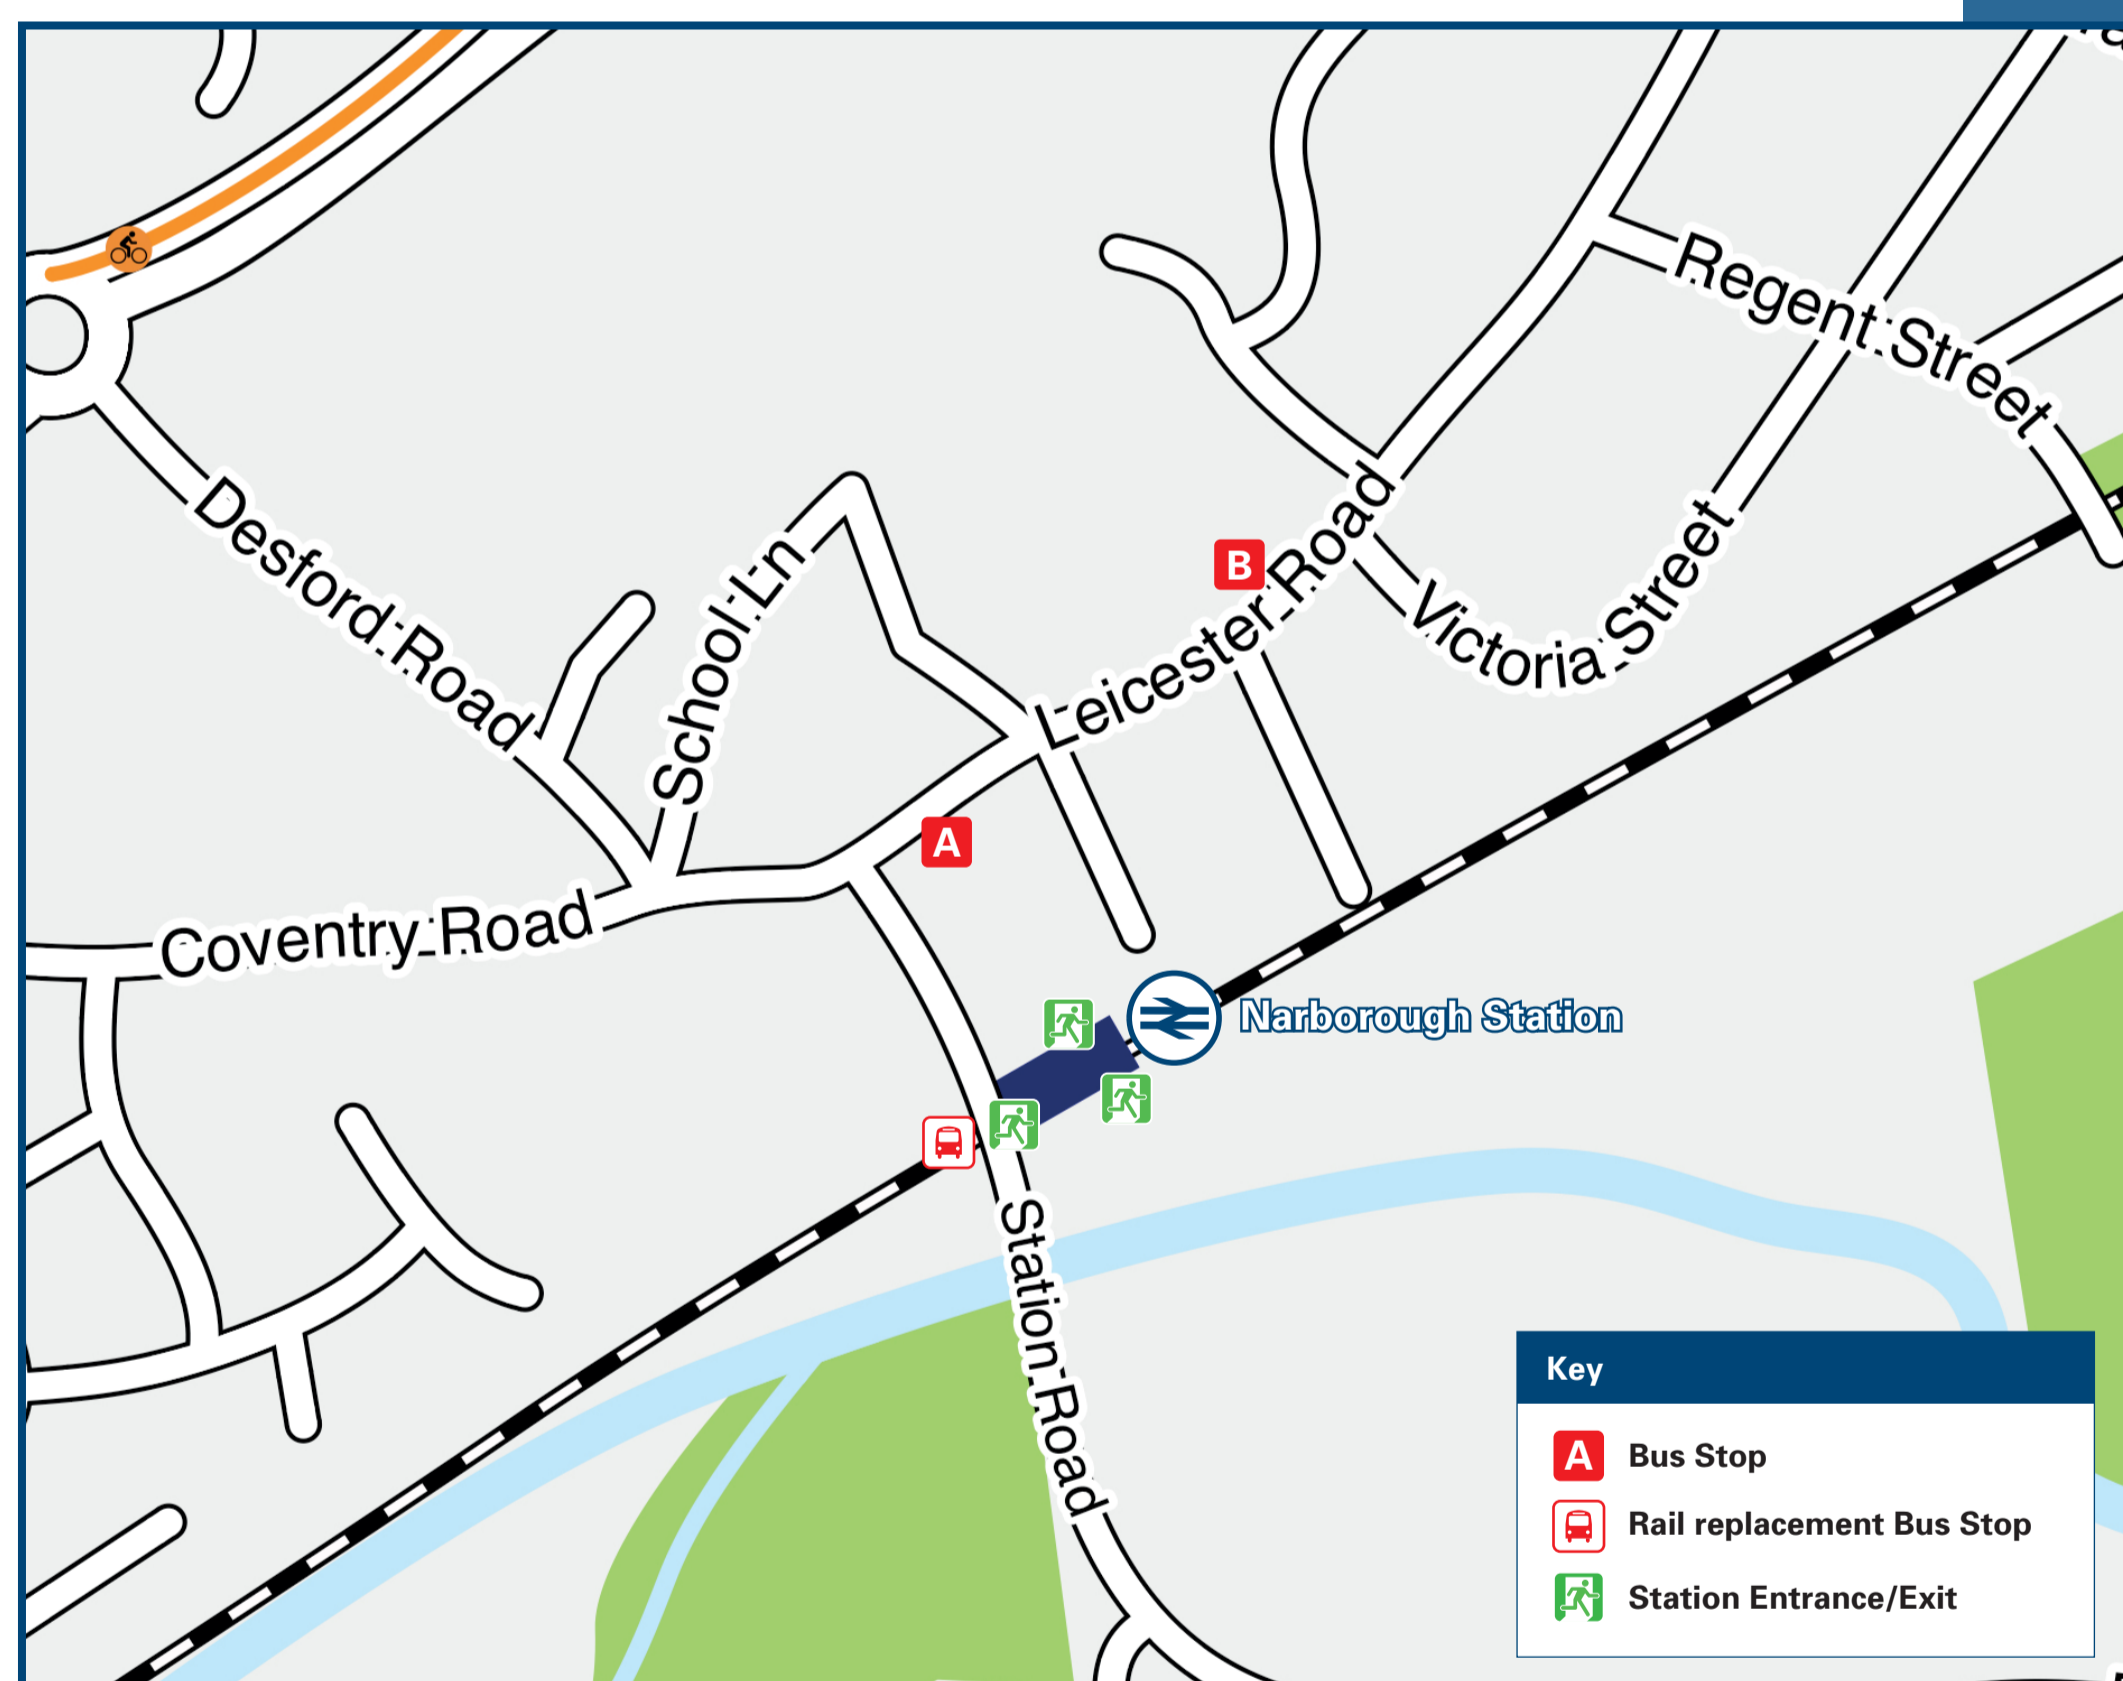

Buses

Rail replacement buses and coaches depart from bus stops outside the station.

Main destinations by bus

(Data correct at April 2024)

DESTINATION	BUS ROUTES	BUS STOP
Ashby Parva	X84	A
Broughton Astley	X84	A
Croft	X84	A
Enderby	50	B
Fosse Park Shopping Centre	50, X84	B
Frolesworth	X84	A
Huncote	X84	A
Leicester City Centre	50, X84	B
Leire	X84	A
Lutterworth	X84	A
Magna Park (via Lutterworth)	X84	A
Narborough (The Pastures)	50	B
Rugby	X84	A

Notes

Bus route 50 operates every 20 minutes daytime and hourly evenings Mondays to Saturdays and every 30 minutes on Sundays and Bank Holidays.
Bus routes X84 operates hourly daytime Mondays to Saturdays, no service evenings or Sundays and Bank Holidays from Narborough.
For bus times and other bus enquiries, please contact Traveline on 0871 200 22 33 or contact the bus operator (see below):
Arriva Midlands (for bus routes 50 & X84) call 0344 800 44 11.
Direct trains operate to this destination from this station.

Taxis

Narborough station has no taxi rank or cab office. Advance booking is essential, please consider using the following local operators: (Inclusion of this number doesn't represent any endorsement of the taxi firm)

Narborough Taxis
0116 284 8444

Blaby Taxis
0116 278 7116

XYZ Private Hire
0116 243 6200

Search FOX connect on your app store

Further information about all onward travel

Local Cycle Info choosehowyoumove.co.uk For more information about cycle routes.	National Cycle Info sustrans.org.uk Sustrans is the UK's leading sustainable transport charity.	Bus Times See timetable displays at bus stops. www.traveline.info 0871 200 22 33 calls cost 12p per minute plus your phone company's access charge	NextBuses^{mobi} Find the bus times for your stop. Search for a bus stop by entering a postcode, street & town or a stop name & town.	PlusBus plusbus.info A discount price 'bus pass' that you buy with your train ticket. It gives you unlimited bus travel around your chosen town, on participating buses.

National Rail Enquiries

Online nationalrail.co.uk	NRE App Free National Rail Enquiries app for iOS and Android	Social Media facebook.com/nationalrailenq @nationalrailenq	Alert Me You can sign up to Alert Me messages on the National Rail Enquiries website where you can receive train and platform notifications directly to your smart phone. nationalrail.co.uk/alertme	Contact Centre 03457 48 49 50 Calls cost no more than calls to geographic numbers (01 or 02) and may be recorded.	PlusBike nationalrail.co.uk/plusbike For more information.

National Rail
Britain's train companies working together