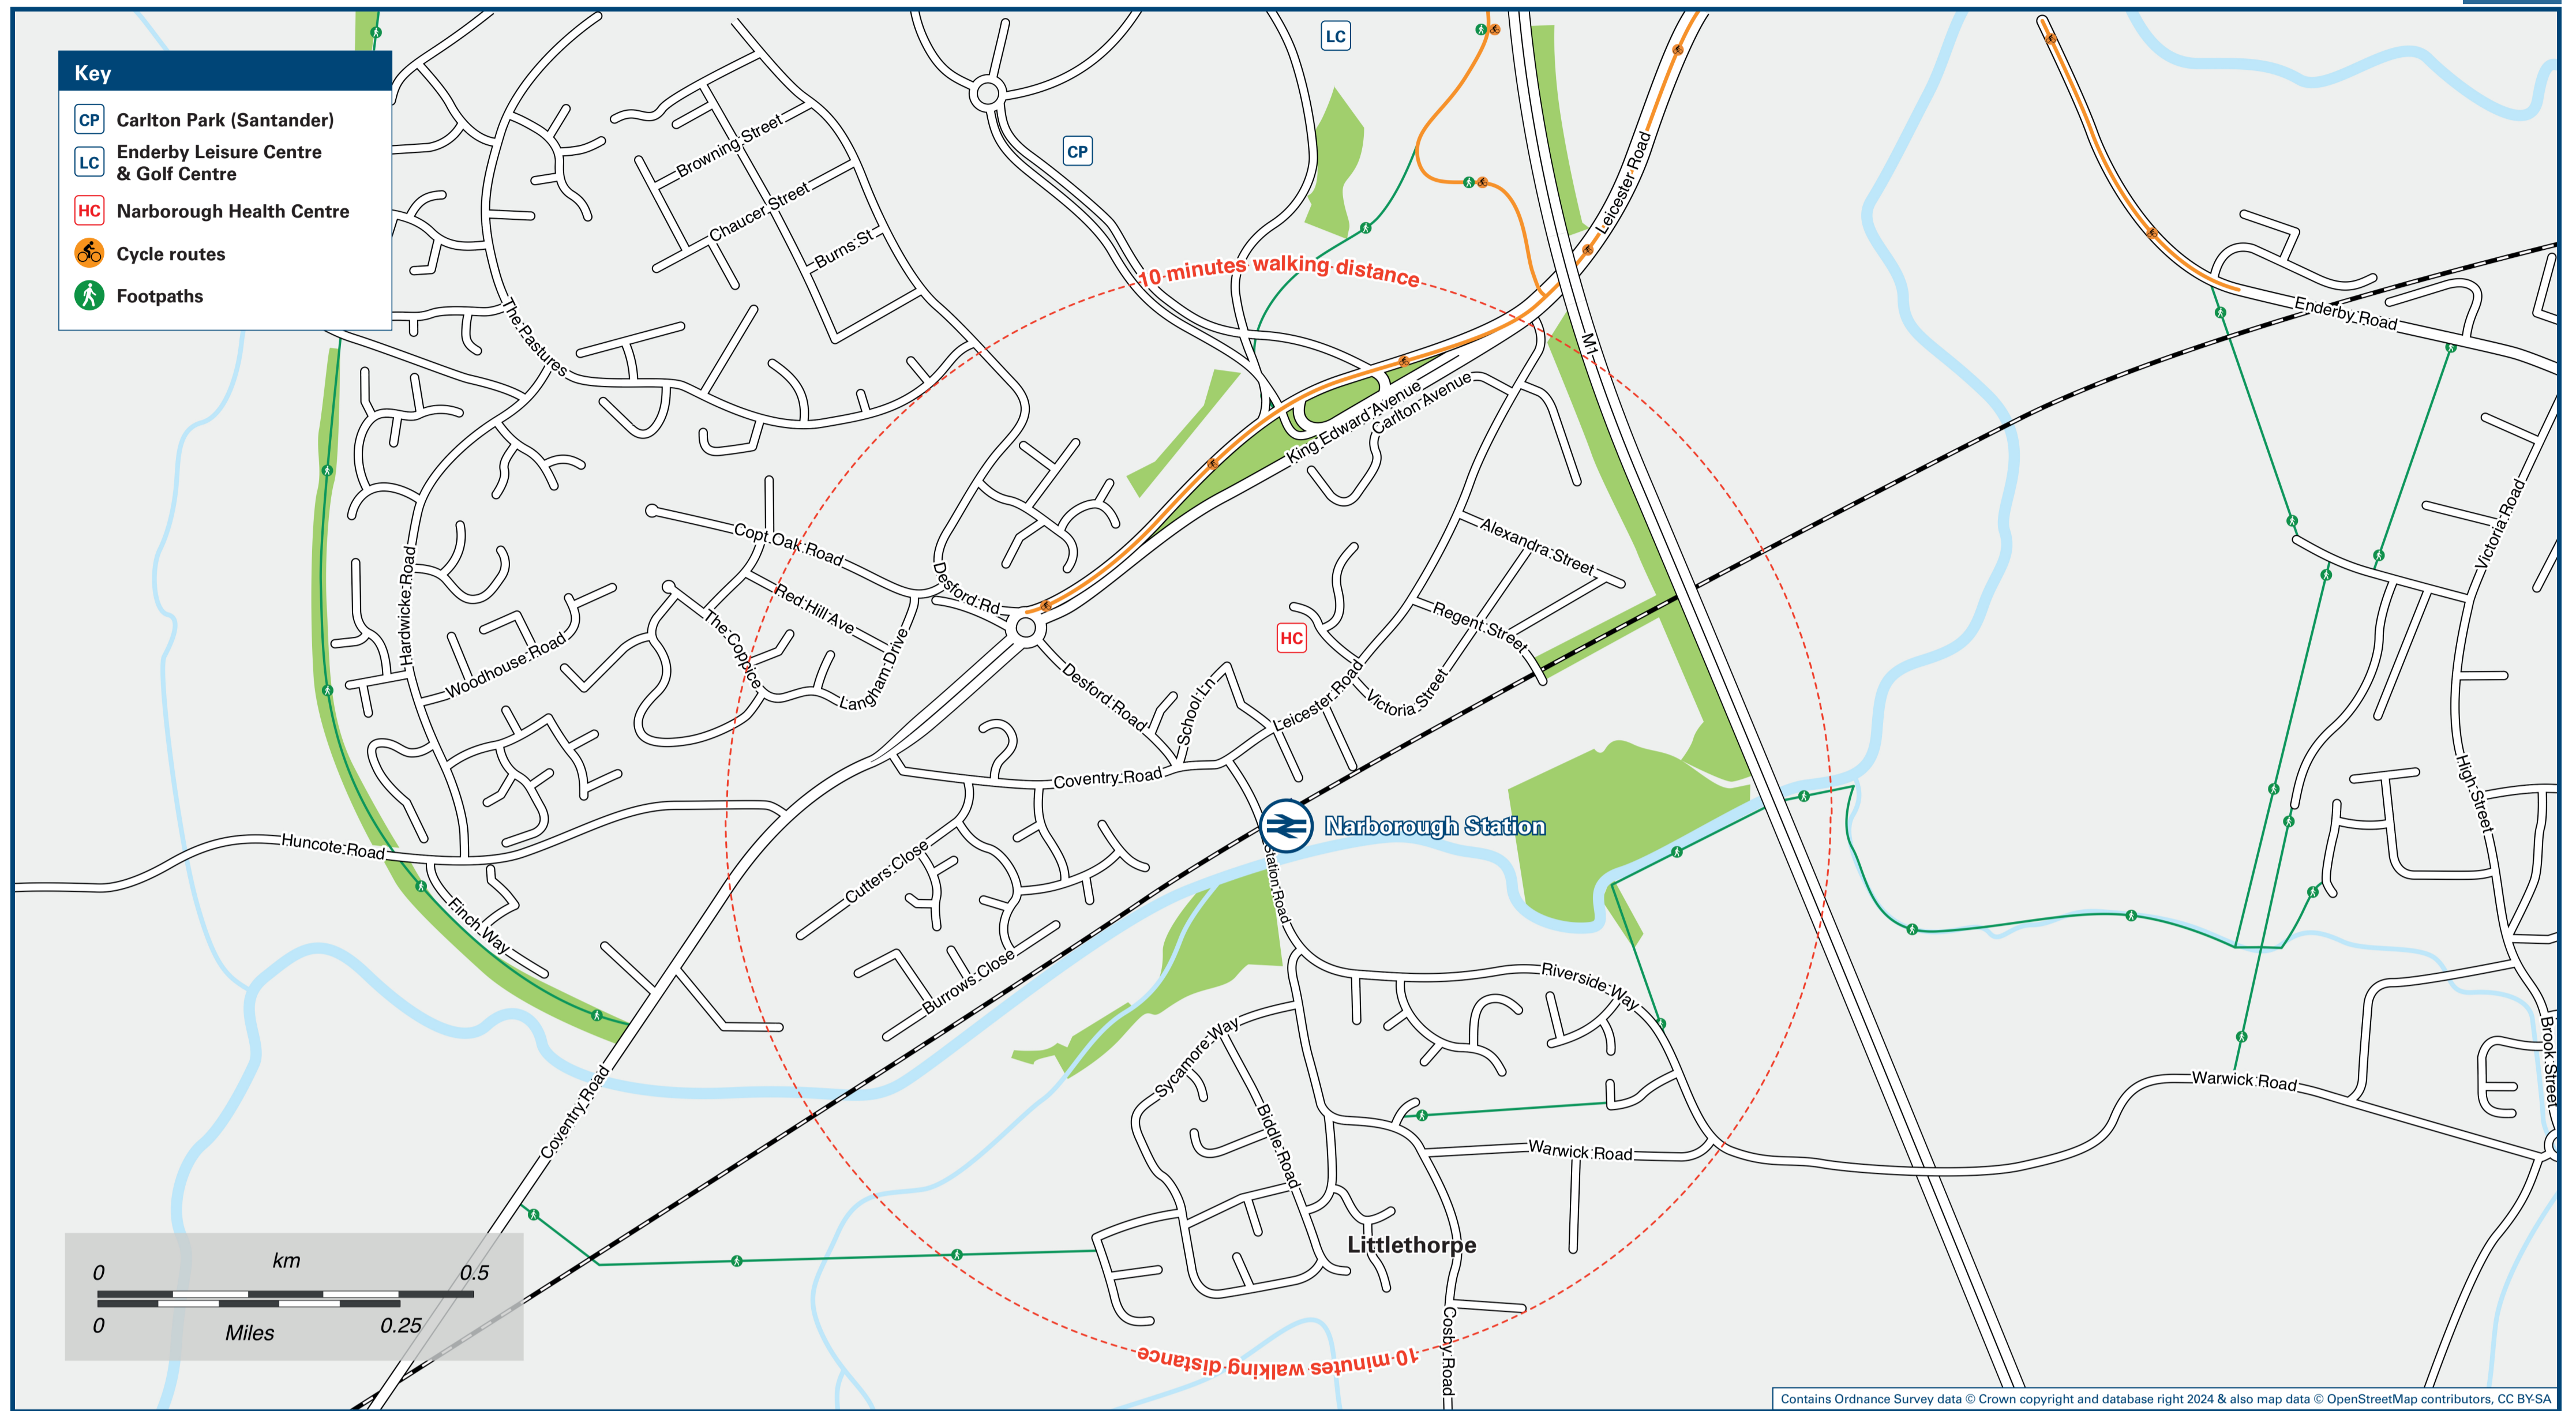

Narborough Station

Onward Travel Information

Local area map