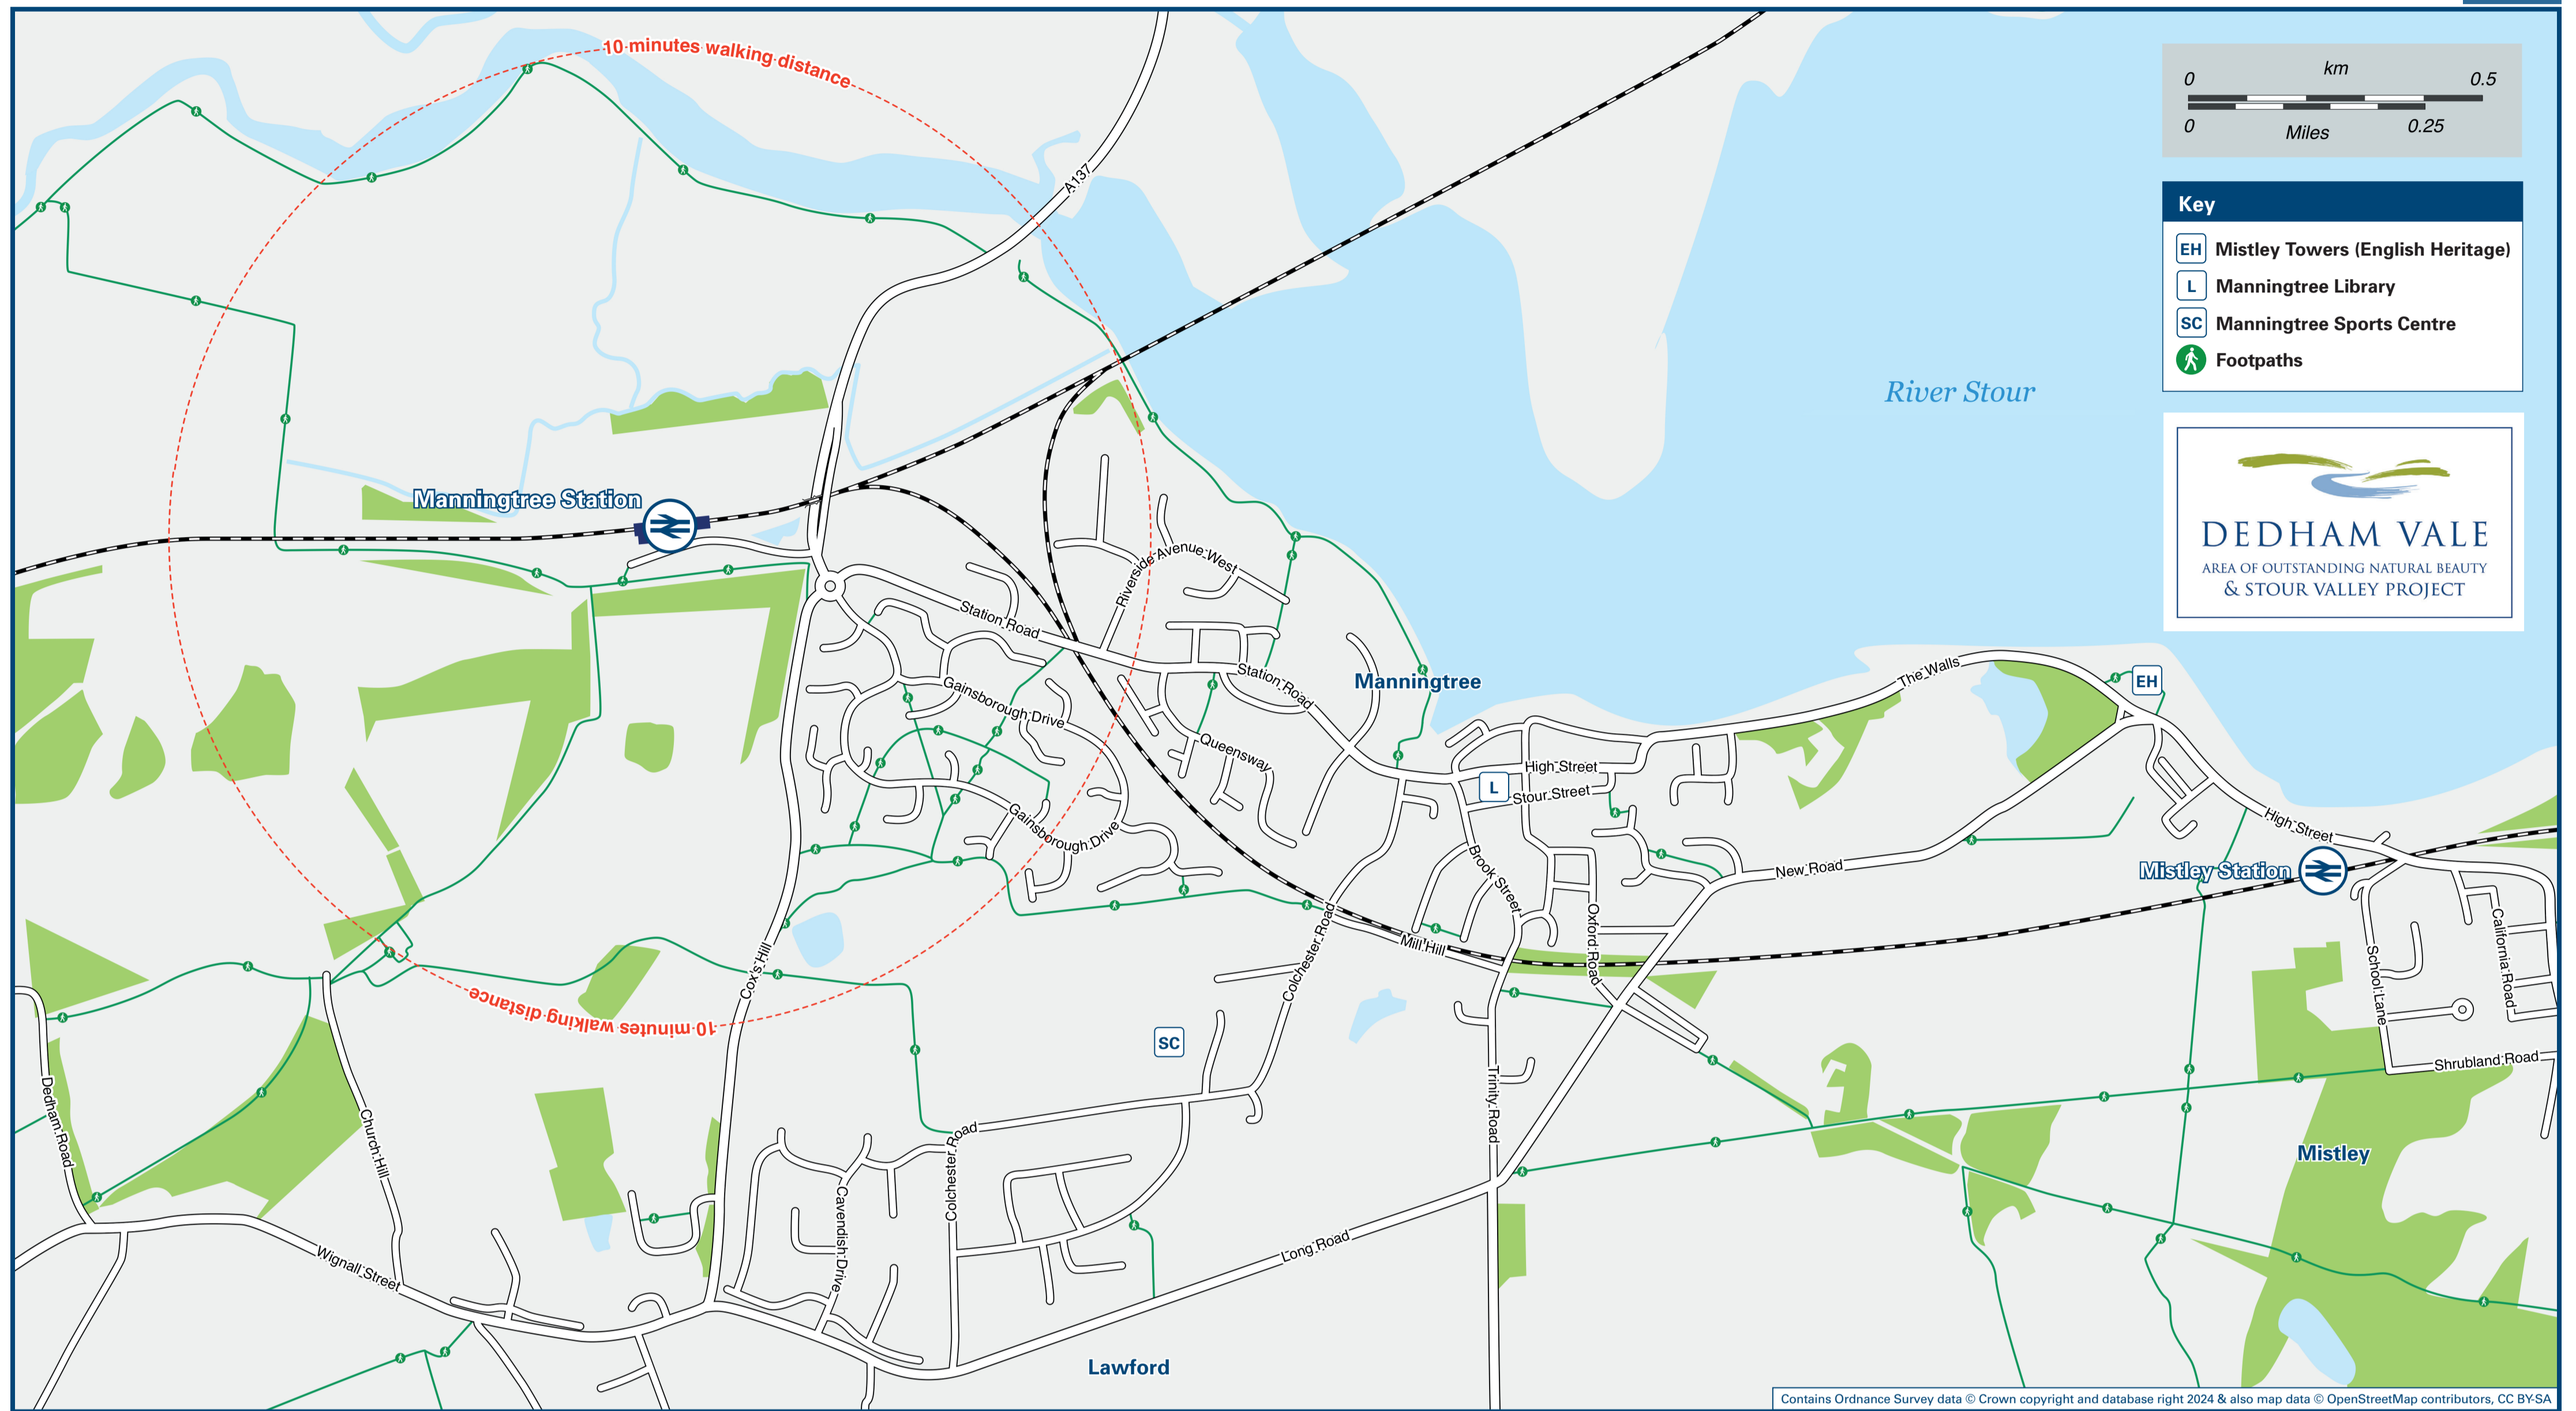

Manningtree Station

Onward Travel Information

Local area map

Buses and Taxis

Rail replacement buses pick up and drop off from the station forecourt, just outside the station entrance.

Main destinations by bus

(Data correct at July 2024)

DESTINATION	BUS ROUTES	BUS STOP
Brantham	92	B
20 minutes walk from this station via The Causeway (A137)		
Cattawade	92	B
Clacton	2	A
Dedham (& Dedham Heath)	81A*	A
Freston	92	B
Holbrook	92	B
Langham	81A*	A
Lawford	2, 81A*	A
Little Bentley	2	A
Little Bromley	2	A
Little Clacton	2	A
Manningtree (Town Centre)	15 - 20 minutes walk from this station via Station Road and High Street	A
Mistley	2	A
Stutton	92	B
Tendring (& Tendring Heath)	2	A
Weeley (& Weeley Heath)	2	A

Direct trains operate to this destination from this station

* Bus route 81A operates limited early morning and evening journeys Mondays to Fridays only to this destination. Please check with Traveline for times.