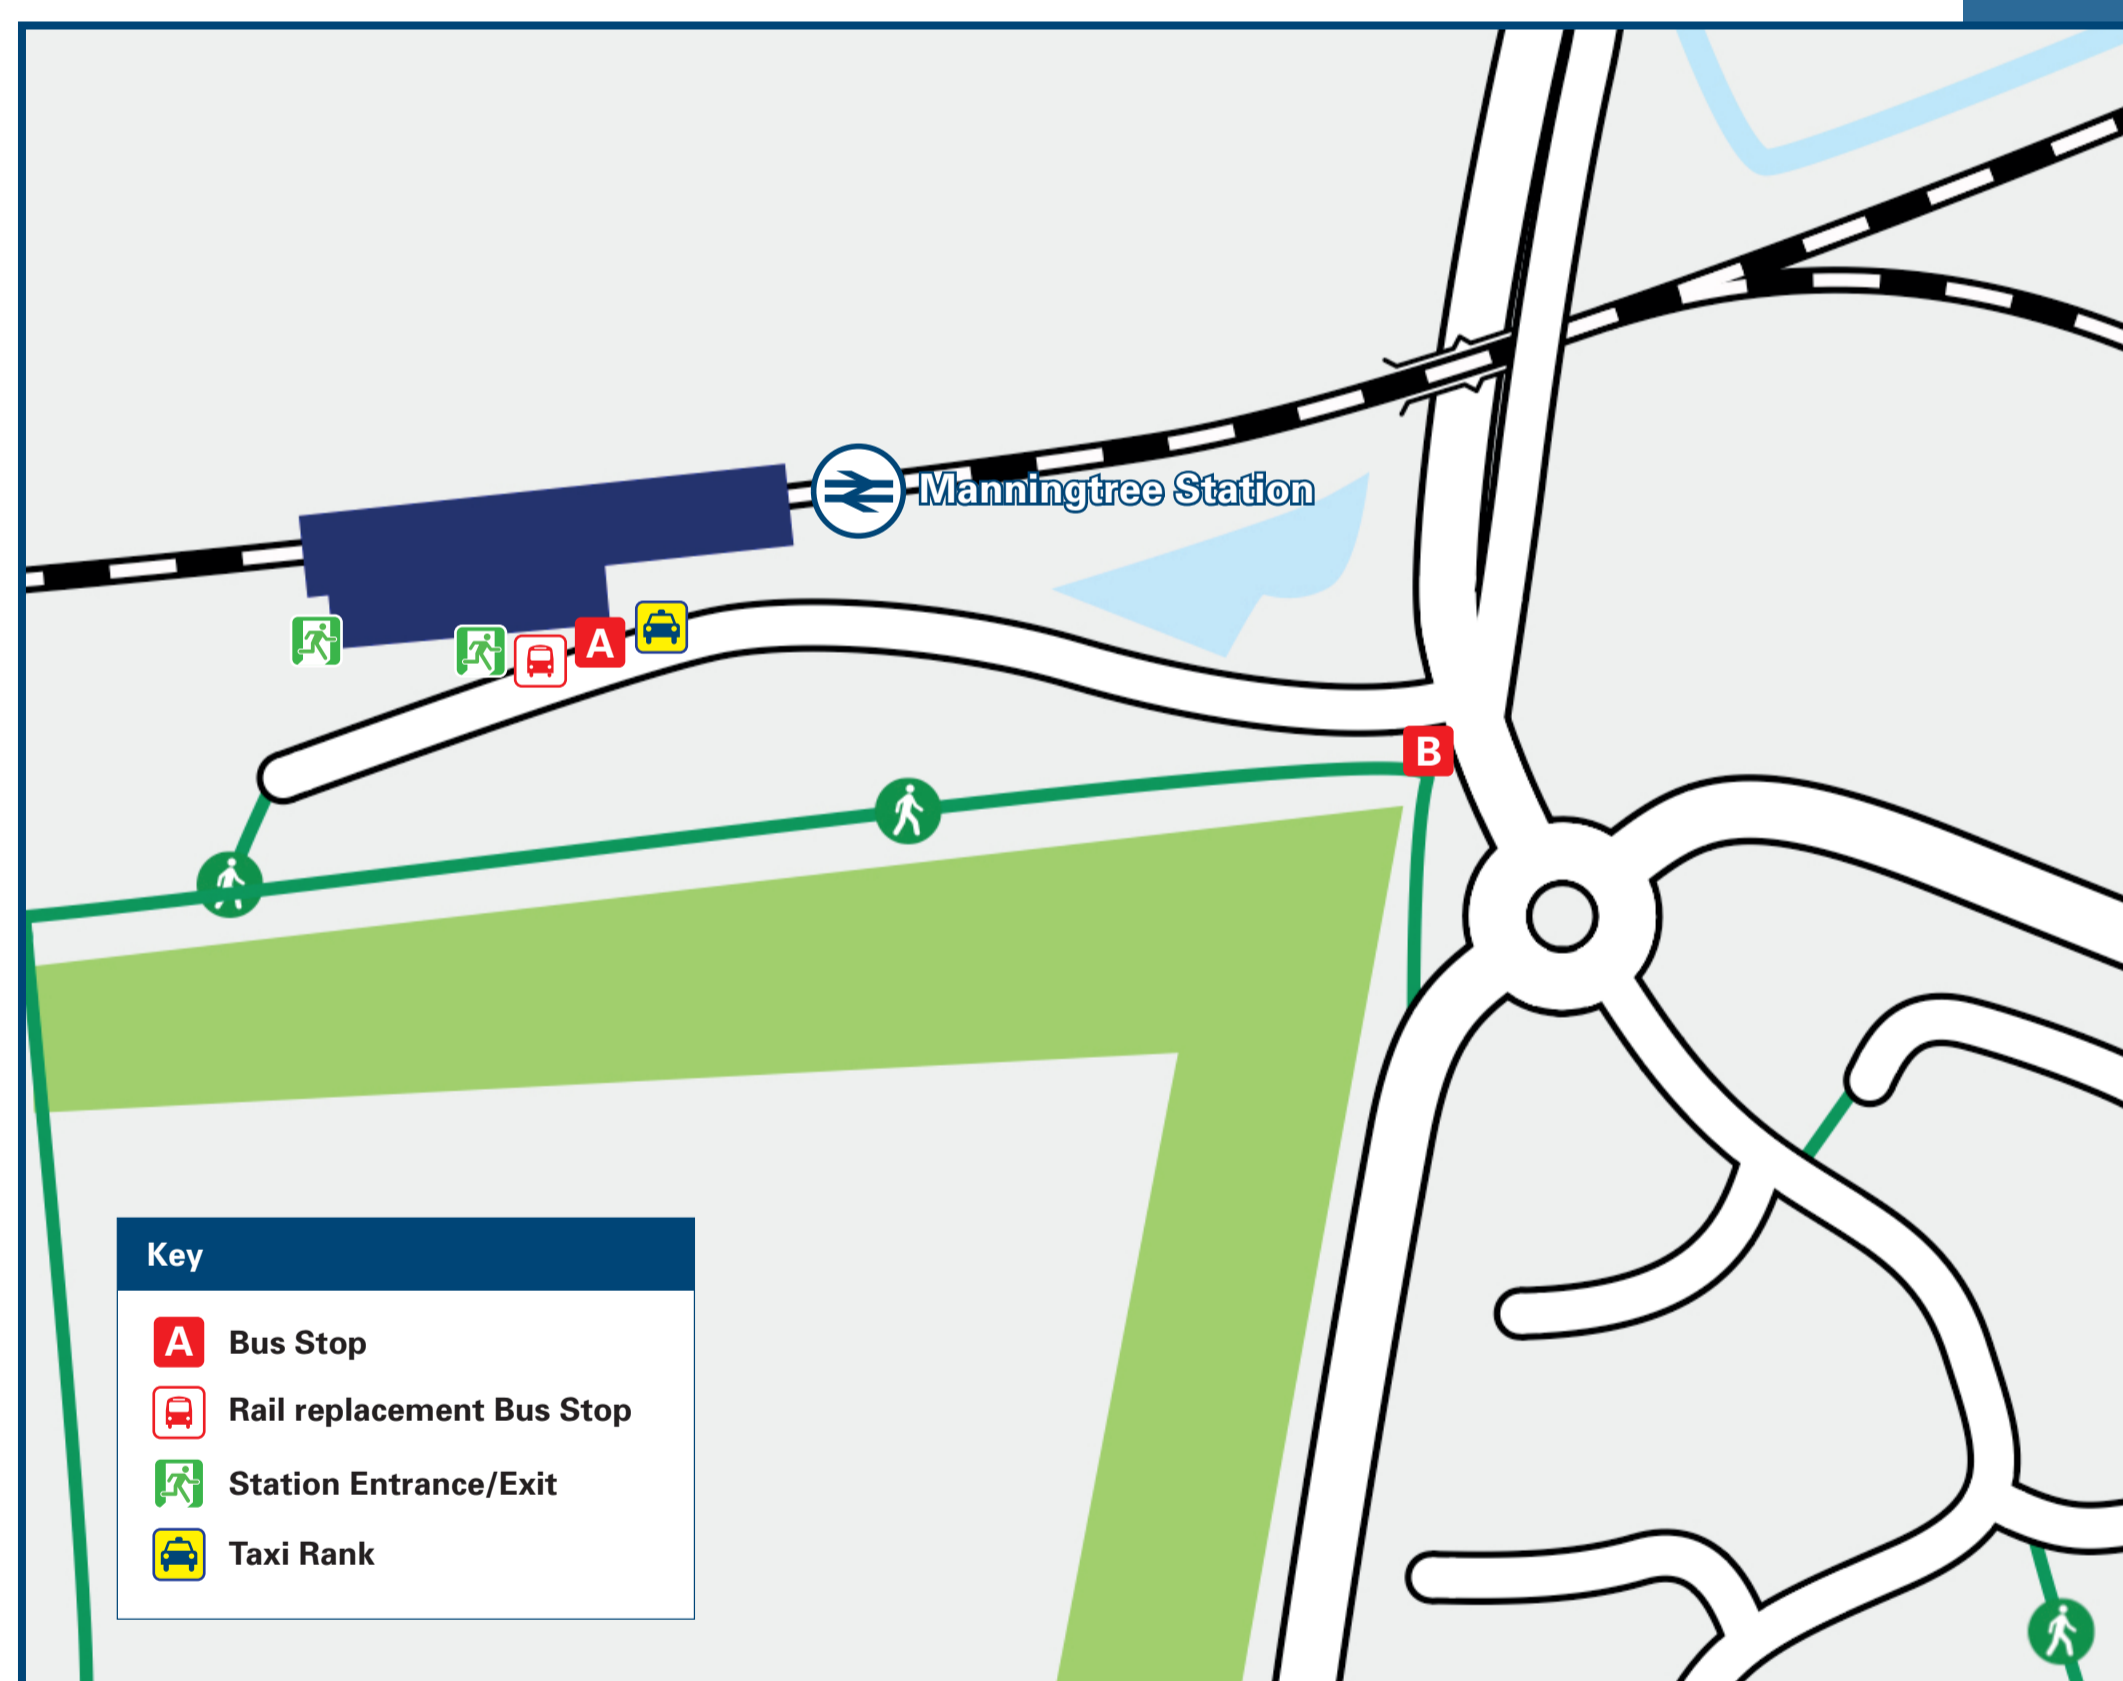

Manningtree Station

Onward Travel Information

Local area map

Buses and Taxis

Rail replacement buses pick up and drop off from the station forecourt, just outside the station entrance.

Main destinations by bus

(Data correct at July 2024)

DESTINATION	BUS ROUTES	BUS STOP
Brantham	92	B
20 minutes walk from this station via The Causeway (A137)		
Cattawade	92	B
Clacton	2	A
Dedham (& Dedham Heath)	81A*	A
Freston	92	B
Holbrook	92	B
Langham	81A*	A
Lawford	2, 81A*	A
Little Bentley	2	A
Little Bromley	2	A
Little Clacton	2	A
Manningtree (Town Centre)	15 - 20 minutes walk from this station via Station Road and High Street	A
Mistley	2	A
Stutton	92	B
Tendring (& Tendring Heath)	2	A
Weeley (& Weeley Heath)	2	A

Direct trains operate to this destination from this station

* Bus route 81A operates limited early morning and evening journeys Mondays to Fridays only to this destination. Please check with Traveline for times.

AONB Dedham Vale (AONB) www.dedhamvalestourvalley.org

Taxis

Manningtree station is served by a taxi rank or cab office. Check availability before travelling, and pre-book if necessary. Please consider using the following local operators: (Inclusion of this number doesn't represent any endorsement of the taxi firm)