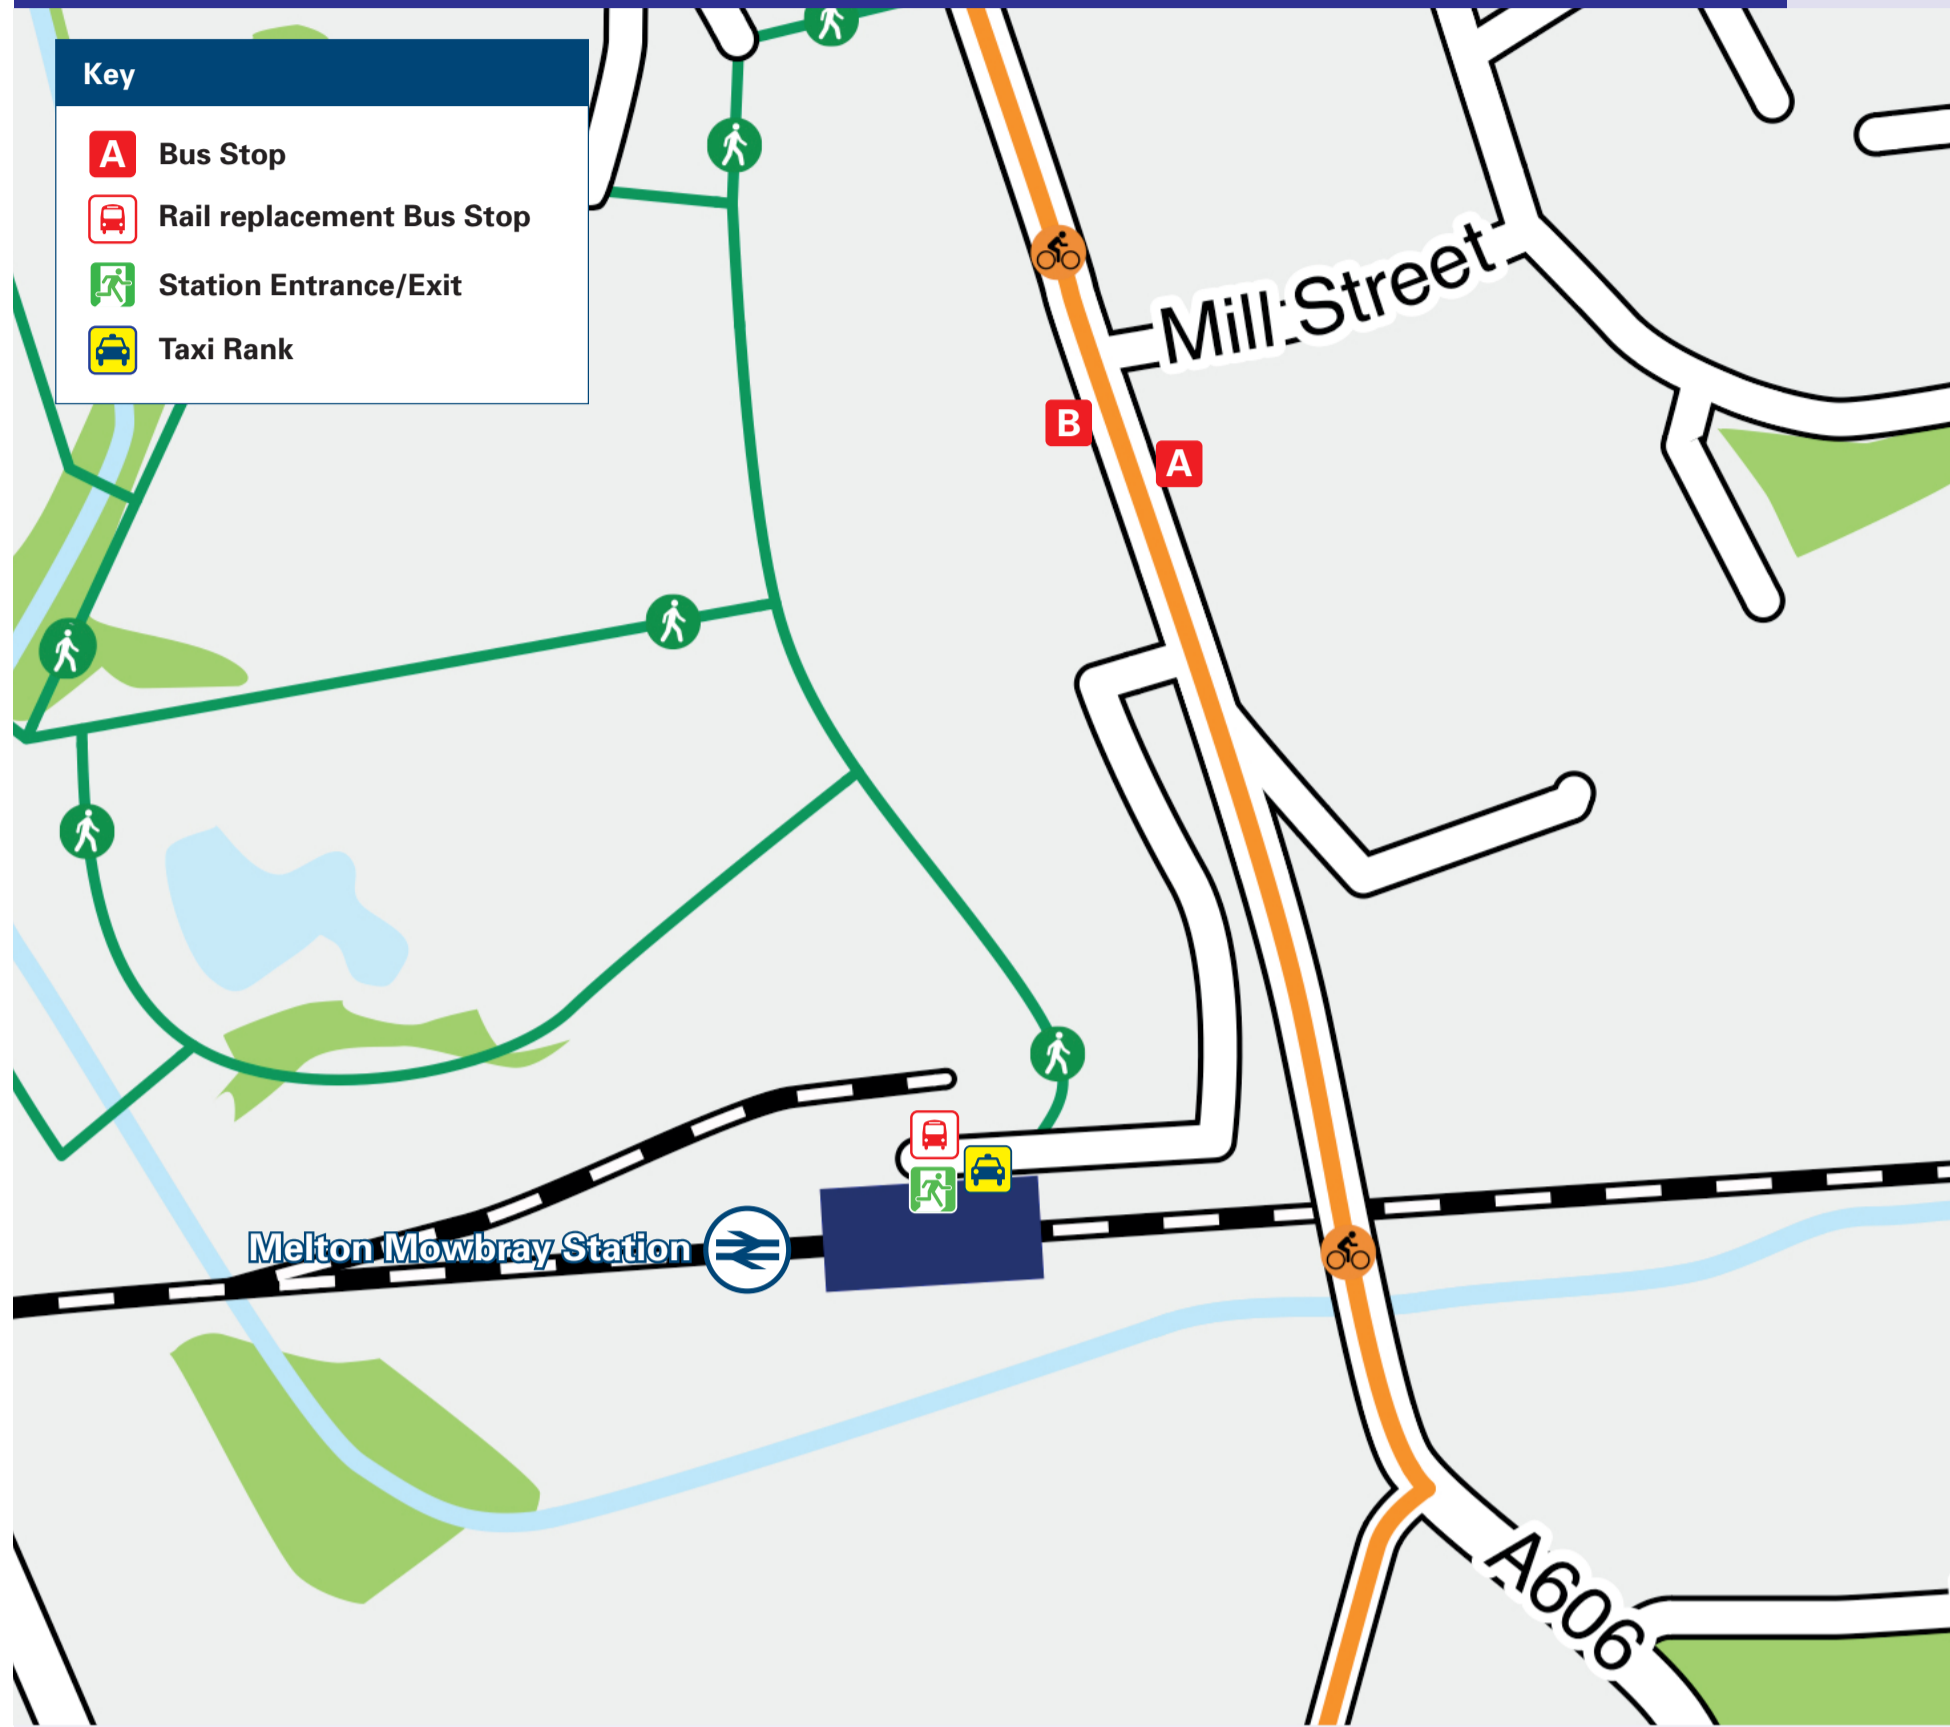

Onward Travel Information

Melton Mowbray Station

Buses and Taxis

Rail replacement buses and coaches depart from outside the station.

Local area map

Main destinations by bus

(Data correct at May 2026)

DESTINATION	BUS ROUTES	BUS STOP	DESTINATION	BUS ROUTES	BUS STOP	DESTINATION	BUS ROUTES	BUS STOP
Asfordby	5*, 5A	B	Leicester City Centre	5*, 5A	B	Thurmaston	5*, 5A	B
Ashwell	R1**	A	Melton Mowbray (Sports Village)	LC1**, MC4	A	Uppingham	R1**	A
Barleythorpe	LC1**	B	Melton Mowbray (Town Centre)	5*, 5A, LC1**, MC4, R1**	B	Whissendine	R1**	A
Brooksby College (Brooksby Campus) #	5*, 5A	B	Oakham	R1**	A	NOTES Bus route 5A operates a Mondays to Saturdays service. No service on Sundays or Bank Holidays. Bus route MC4 operates a daily service, but no service on Bank Holidays. For bus times and days of operation please contact Traveline on www.traveline.info or call: 0871 200 22 33 ~ Bus services to additional destinations depart from Melton Mowbray Town Centre at St Mary's Way and Windsor Street bus stands. # Buses call at Brooksby College (Brooksby Campus) on the main A607 road. ## Buses call at Brooksby College (Melton Campus) on the Asfordby Road, or it's a 10 minutes walk from this station. ### Rotherby village is a 10 to 15 minutes walk via Gaddesby Lane from the main A607 road. * Bus route 5 operates a limited evening service from this station Mondays to Saturdays only. ** Bus routes LC1 & R1 (The Rutlander) operate limited daytime services on Mondays to Saturdays, only. No evenings, Sundays or Bank Holidays services. ☺ Direct trains operate to this destination from this station. 🚶 It's approximately a 10 minutes walk from this station to Melton Mowbray town centre.		
Brooksby College (Melton Campus) ##	5*, 5A	B	Queniborough	5*, 5A	B			
Burton Lazars	R1**	A	Rearsby	5*, 5A	B			
Corby	R1**	A	Rotherby (A607 Leicester Road) ###	5*, 5A	B			
East Goscote	5*, 5A	B	Syston	5*, 5A	B			
Langham	R1**	A						