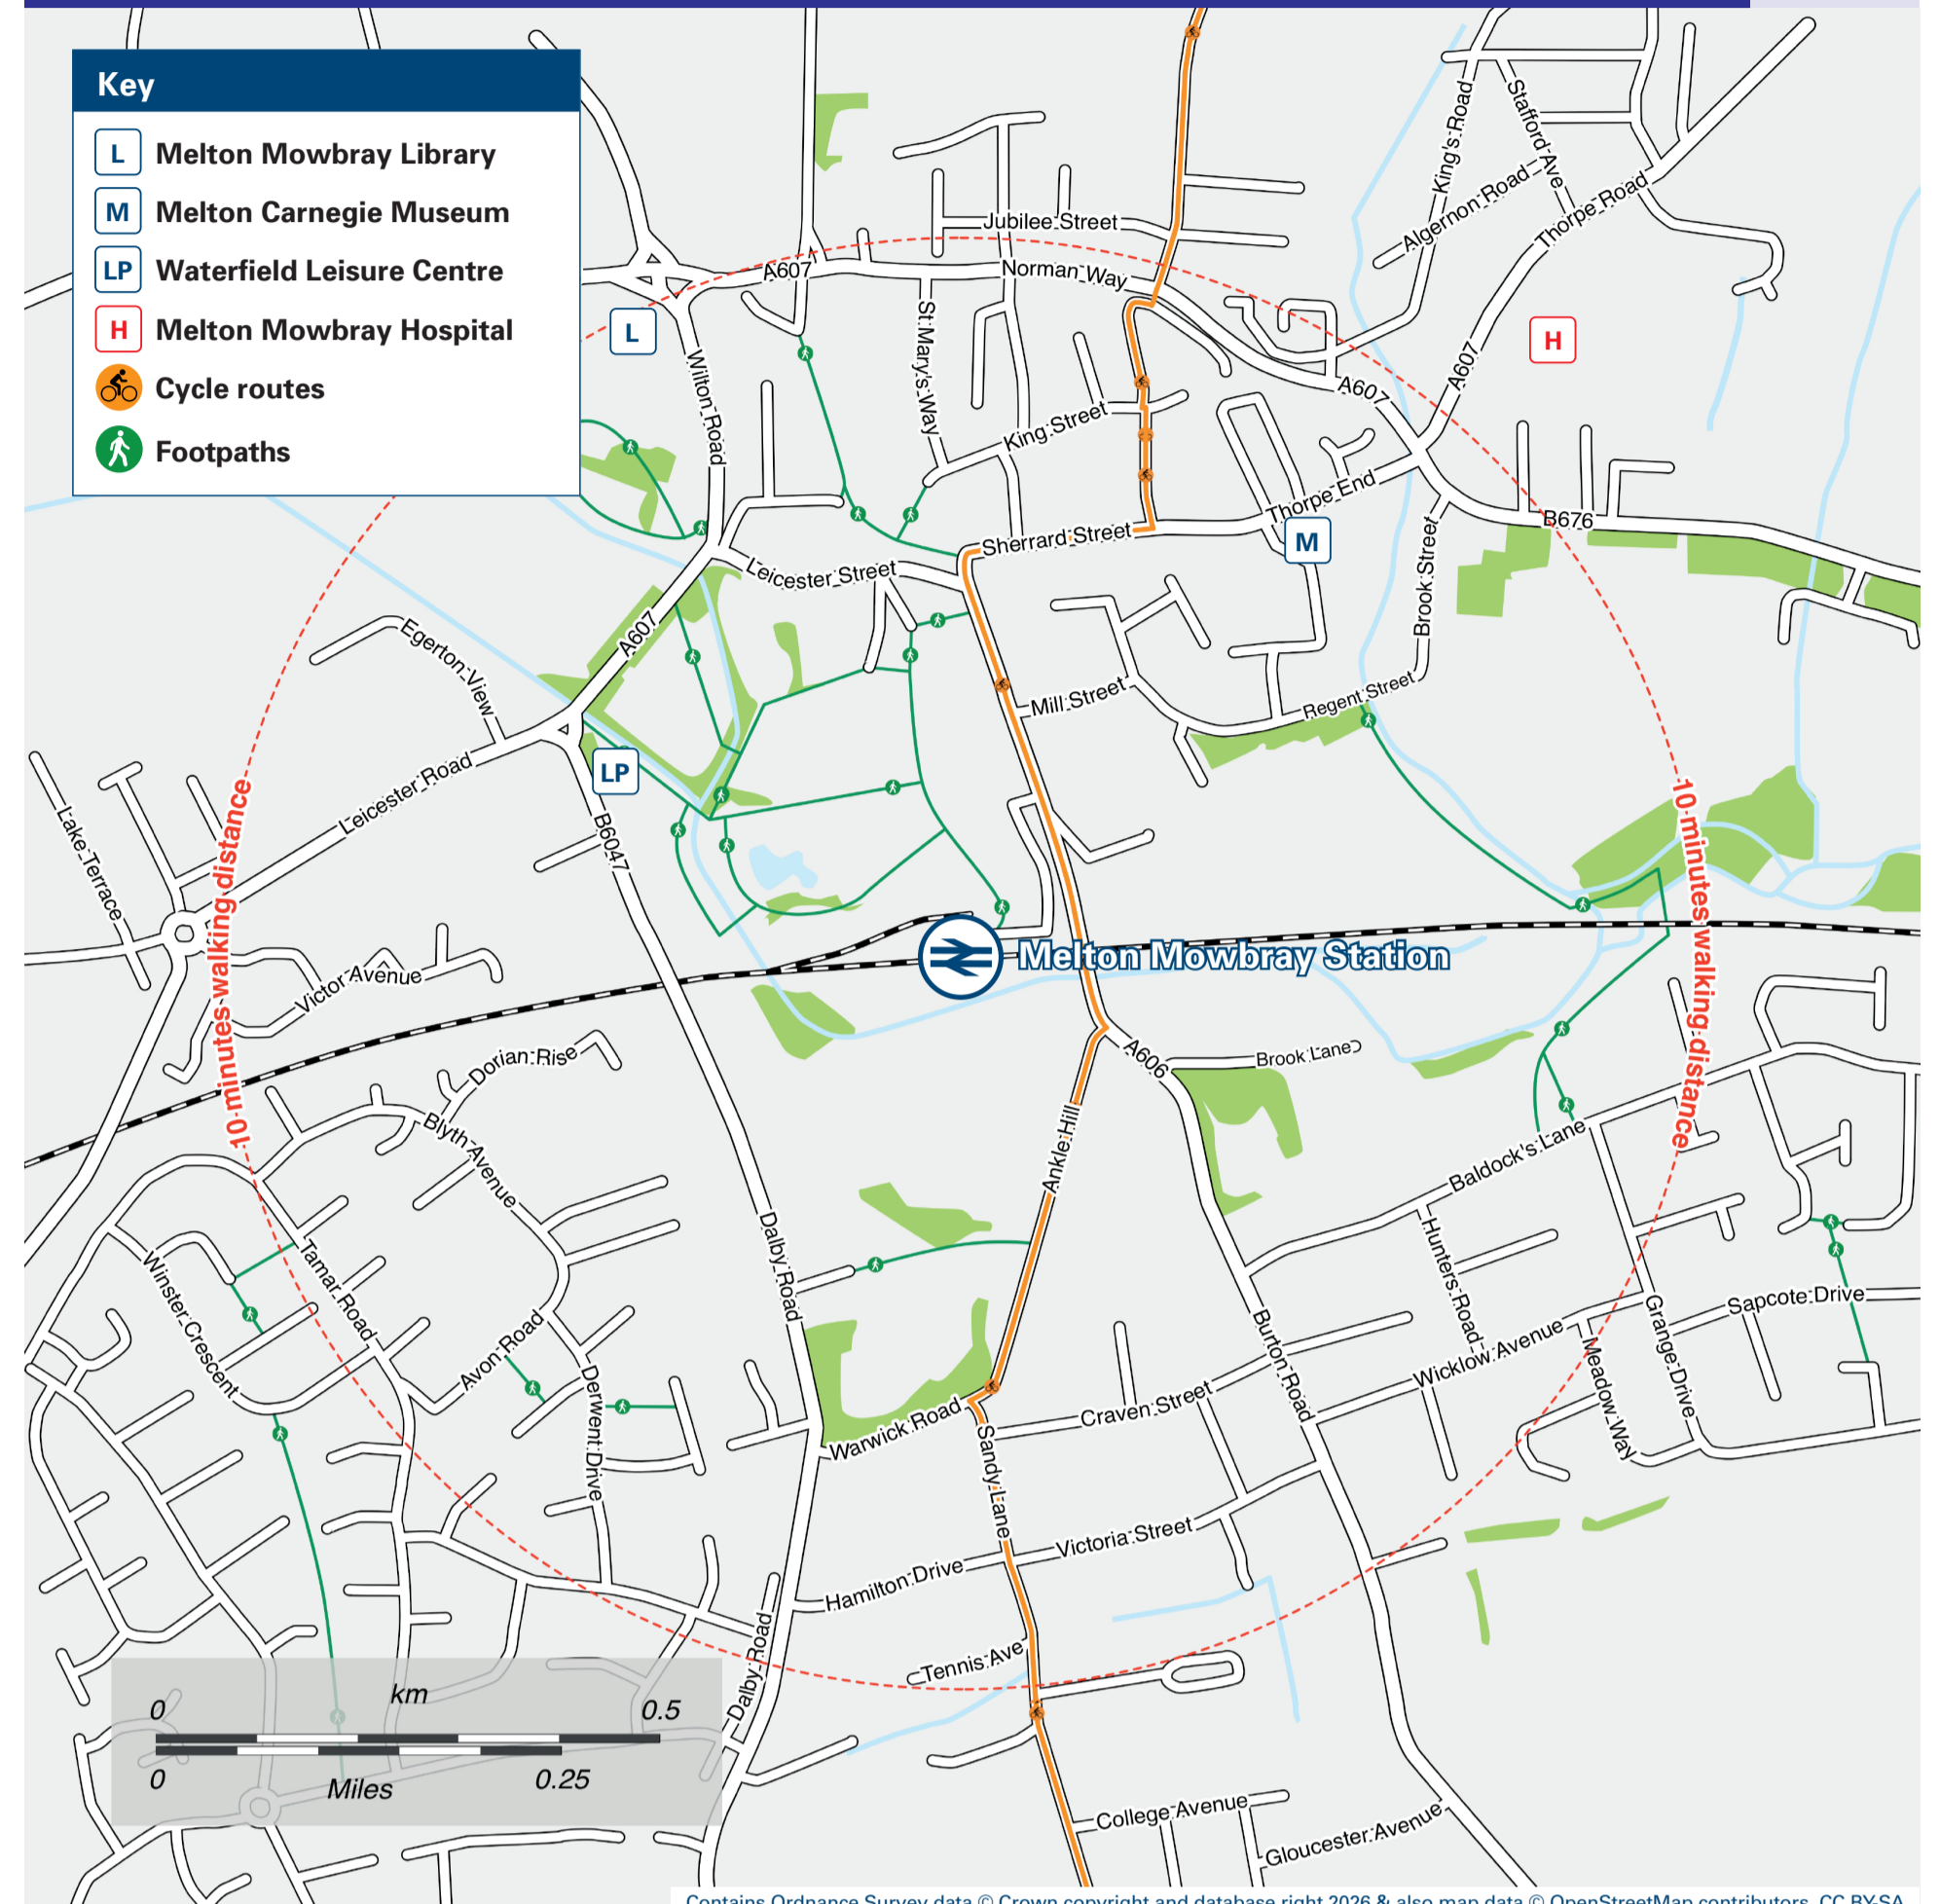

Onward Travel Information

Melton Mowbray Station

Buses and Taxis

Rail replacement buses and coaches depart from outside the station.

Local area map

Main destinations by bus

(Data correct at May 2026)

DESTINATION	BUS ROUTES	BUS STOP	DESTINATION	BUS ROUTES	BUS STOP	DESTINATION	BUS ROUTES	BUS STOP
Asfordby	5*, 5A	B	Leicester City Centre	5*, 5A	B	Thurmaston	5*, 5A	B
Ashwell	R1**	A	Melton Mowbray (Sports Village)	LC1**, MC4	A	Uppingham	R1**	A
Barleythorpe	LC1**	B	Melton Mowbray (Town Centre)	5*, 5A, LC1**, MC4, R1**	B	Whissendine	R1**	A
Brooksby College (Brooksby Campus) #	5*, 5A	B	Oakham	R1**	A	NOTES Bus route 5A operates a Mondays to Saturdays service. No service on Sundays or Bank Holidays. Bus route MC4 operates a daily service, but no service on Bank Holidays. For bus times and days of operation please contact Traveline on www.traveline.info or call: 0871 200 22 33 ~ Bus services to additional destinations depart from Melton Mowbray Town Centre at St Mary's Way and Windsor Street bus stands. # Buses call at Brooksby College (Brooksby Campus) on the main A607 road. ## Buses call at Brooksby College (Melton Campus) on the Asfordby Road, or it's a 10 minutes walk from this station. ### Rotherby village is a 10 to 15 minutes walk via Gaddesby Lane from the main A607 road. * Bus route 5 operates a limited evening service from this station Mondays to Saturdays only. ** Bus routes LC1 & R1 (The Rutlander) operate limited daytime services on Mondays to Saturdays, only. No evenings, Sundays or Bank Holidays services. ☺ Direct trains operate to this destination from this station. 🚶 It's approximately a 10 minutes walk from this station to Melton Mowbray town centre.		
Brooksby College (Melton Campus) ##	5*, 5A	B	Queniborough	5*, 5A	B			
Burton Lazars	R1**	A	Rearsby	5*, 5A	B			
Corby	R1**	A	Rotherby (A607 Leicester Road) ###	5*, 5A	B			
East Goscote	5*, 5A	B	Syston	5*, 5A	B			
Langham	R1**	A						