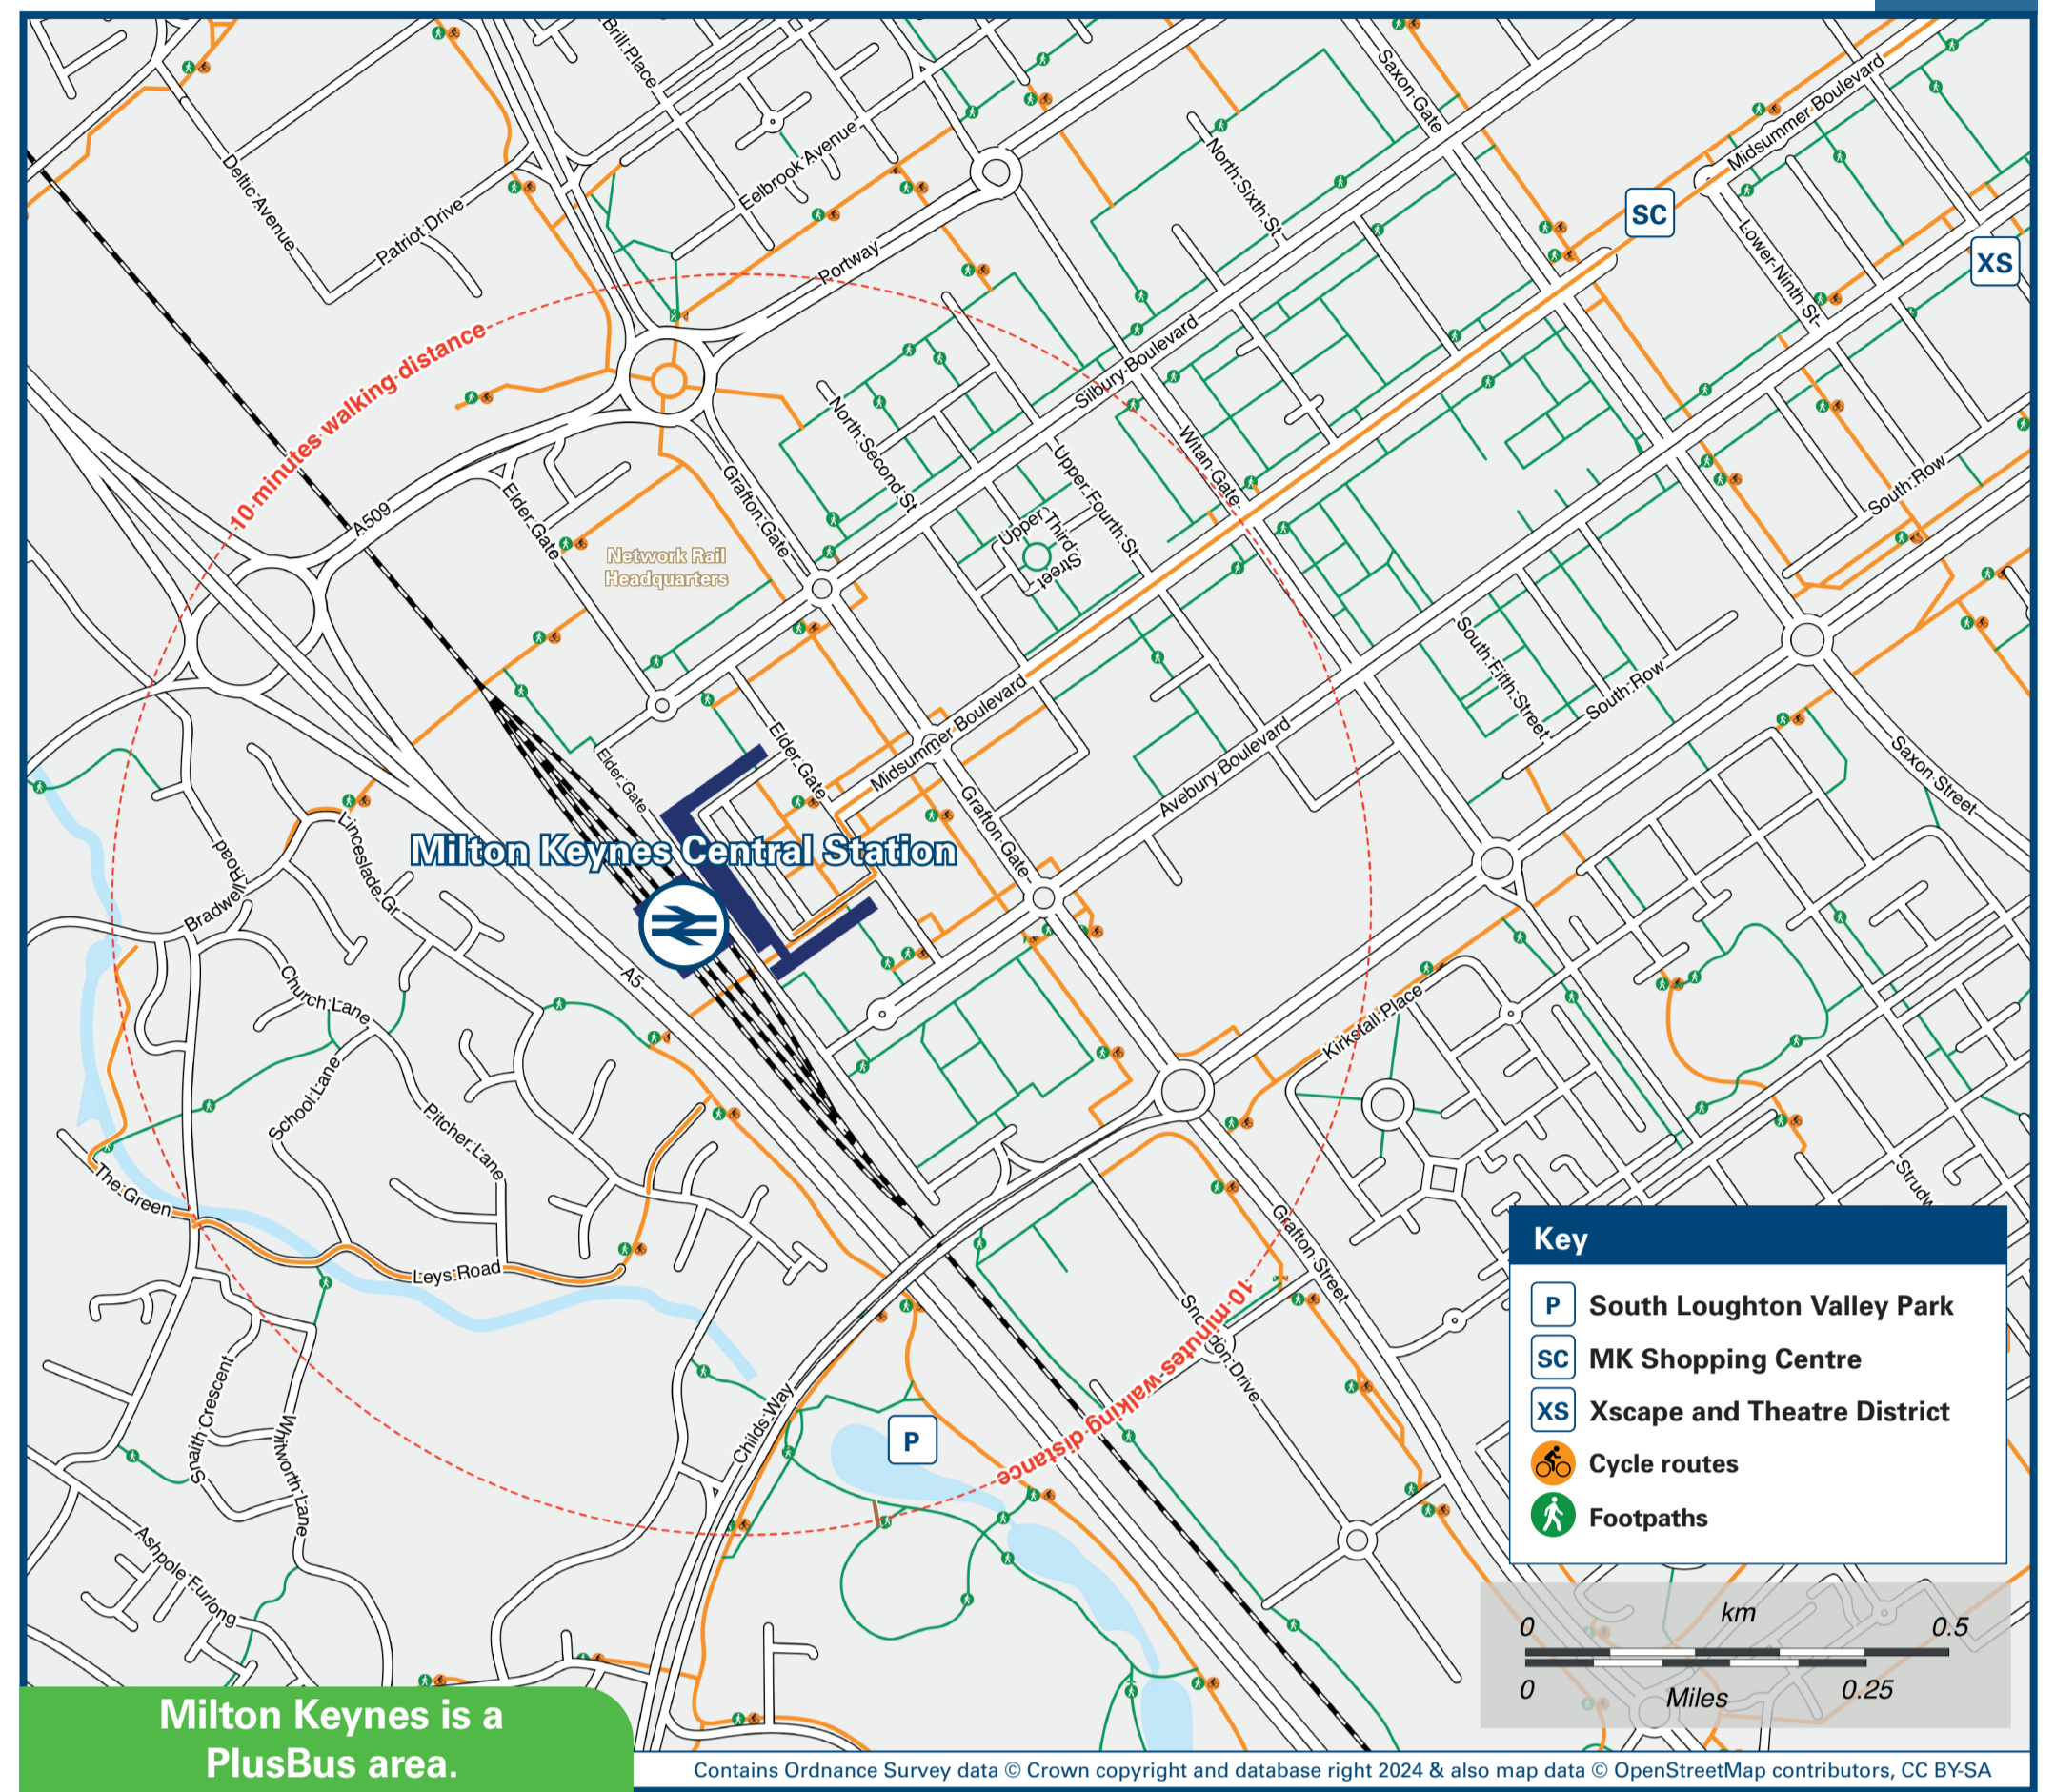

Local area map

Milton Keynes is a PlusBus area.

PlusBus is a discount price 'bus pass' that you buy with your train ticket. It gives you unlimited bus travel around your chosen town, on participating buses. Visit www.plusbus.info

Main destinations by bus (Data correct at August 2024)

DESTINATION	BUS ROUTES	BUS STOP
Ashland	6, F70, F77, M6, X4	Y1, Y6
Aylesbury	X4, X6(Arriva)	Y1, Z5
Bancroft	5, 6, 33, X33	Z3, Z5
Beanhill	4, 4A, F70, F77	Y2, Y6
Bedford	C1, C10, C11, X5	Y4
Bicester	X5	Z4
Blakelands	2, 2A, 21	Y5
Bletchley	4, 4A, 5, 6, F70, F77, M6^, X4	Y1, Y2, Y3, Y6
Bradville	5, 7, X33	Y5, Z3, Z5
Bradwell	5, 6, 7, 33	Y5, Z3, Z5
Broughton / Broughton Gate	3, 3A, 8, 8A, C1, C11	Y3, Y4
Browns Wood	8, 8A, M6	Y3
Buckingham	X5, X6(Arriva), 83	Z4, Z5
Campbell Park	2, 3, 4, 7, 8, 8A, 21, C1, C10, C11	Y2, Y3, Y4, Y5
Castlethorpe	33, X33	Z5
Central Milton Keynes (City Centre Shops)	Frequent buses run from these stops	Y1, Y2, Y3, Y4
Coachway (for National Express services)	3, 3A, C1, X5	Y2, Y4
Coffee Hall (Saxon Street / Standing Way)	4, 4A, 5, 6, F70, F77, M6^, X4	Y1, Y2, Y3, Y6
Cranfield University	C1, C10, C11, CX	Y4
Cranfield Village	C1, C10, C11	Y4
Crownhill	2, X6(Arriva)	Z2, Z5
Downs Barn	2, 7, 21	Y5, Y6, Z6
Dunstable	F70, F77, X1	Y6
Eagle Farm (Amazon)	3, 3A, M5, M6, MK1	Y2, Z6
Emerson Valley (Chaffron Way)	8, 8A	Z1
Far Bletchley	4, 4A	Y2
Fenny Stratford	5, 6, X4	Y1
Fullers Slade	6	Z3
Grange Farm	2	Z2
Great Holm	2, 4, X6(Arriva)	Z2, Z3, Z5
Great Linford	7, 21	Y5, Y6
Greenleys	4, 6	Z3
Green Park (Kingfisher Centre)	2, C10	Y5
Hanslope	33, X33	Z5
Hartwell	33, X33	Z5
Haversham	33, X33	Z5
Heelands (Grafton Street)	5, 6	Z3
Hockliffe	X1	Y6
Hodge Lea	4, 6	Z3
Kempston	C1, C10, C11	Y4
Kents Hill	8, 8A	Y3

DESTINATION	BUS ROUTES	BUS STOP
Kiln Farm	6	Z3
Kingsmead	8, 8A	Z1
Kingston District Centre	3, 3A, 8, 8A, C1, C11	Y2, Y4
Kingston (Standing Way)	MK1	Z6
Lakes Estate Bletchley	5, 6, F70, F77, M6^	Y1, Y3, Y6
Leadenhall	F70, F77	Y6
Leighton Buzzard / Linslade	F70, F77, X4	Y1, Y6
Loughton	2, 4	Z2, Z3
Luton	F70, F77, MK1, X1	Y6, Z6
Luton Airport	MK1	Z6
Magna Park	3, 3A, M5^, M6^, MK1	Y2, Y3
Marston Moretaine	C10, C11	Y4
Middleton / Milton Keynes Village	8, 8A, C1, C11	Y3, Y4
Milton Keynes City Centre Shops (The Point)	Frequent buses run from these stops	Y1, Y2, Y3, Y4, Y5, Y6, Z6
Milton Keynes Hospital	4, 4A, 5, 6, M6^, MK1, X1	Y1, Y2, Y3, Y6, Z6
MK1 Retail (Alight bus at Stadium MK)	5, 6, F70, F77, X4	Y1, Y2, Y3
Monkston	8, 8A, C1, C11	Y3, Y4
Moulsoe	C1, C11	Y4
Mount Farm	5, 6, F70, F77, M6^, X1	Y1, Y3, Y6
Neath Hill	7, 21	Y5, Y6
New Bradwell	5, 7	Y5, Z3
Newlands	3, 3A, 8, 8A, C1, C11	Y3, Y4
Newport Pagnell	2, 21, C10	Y4, Y5, Y6
Newton Leys	5, F70	Y1, Y6
Northampton	33, X6(Stagecoach), X33	Z4, Z5
Oakgrove	C1, C11	Y4
Oakridge Park	7	Y5
Old Stratford	X6(Arriva), 83	Z5
Olney	21	Y6
Open University	8	Y3
Oxford	X5	Z4
Oxley Park (Childs Way)	8	Z1
Padbury	X6(Arriva)	Z5
Poets Estate	2	Y5
Potterspury	X91	Z6
Redhouse Park	2, 21	Y5, Y6
Renny Lodge (Tickford End)	C10	Y4
Road	33, X6(Stagecoach), X33	Z4, Z5
Shenley Brook End (Chaffron Way)	8, 8A	Z1