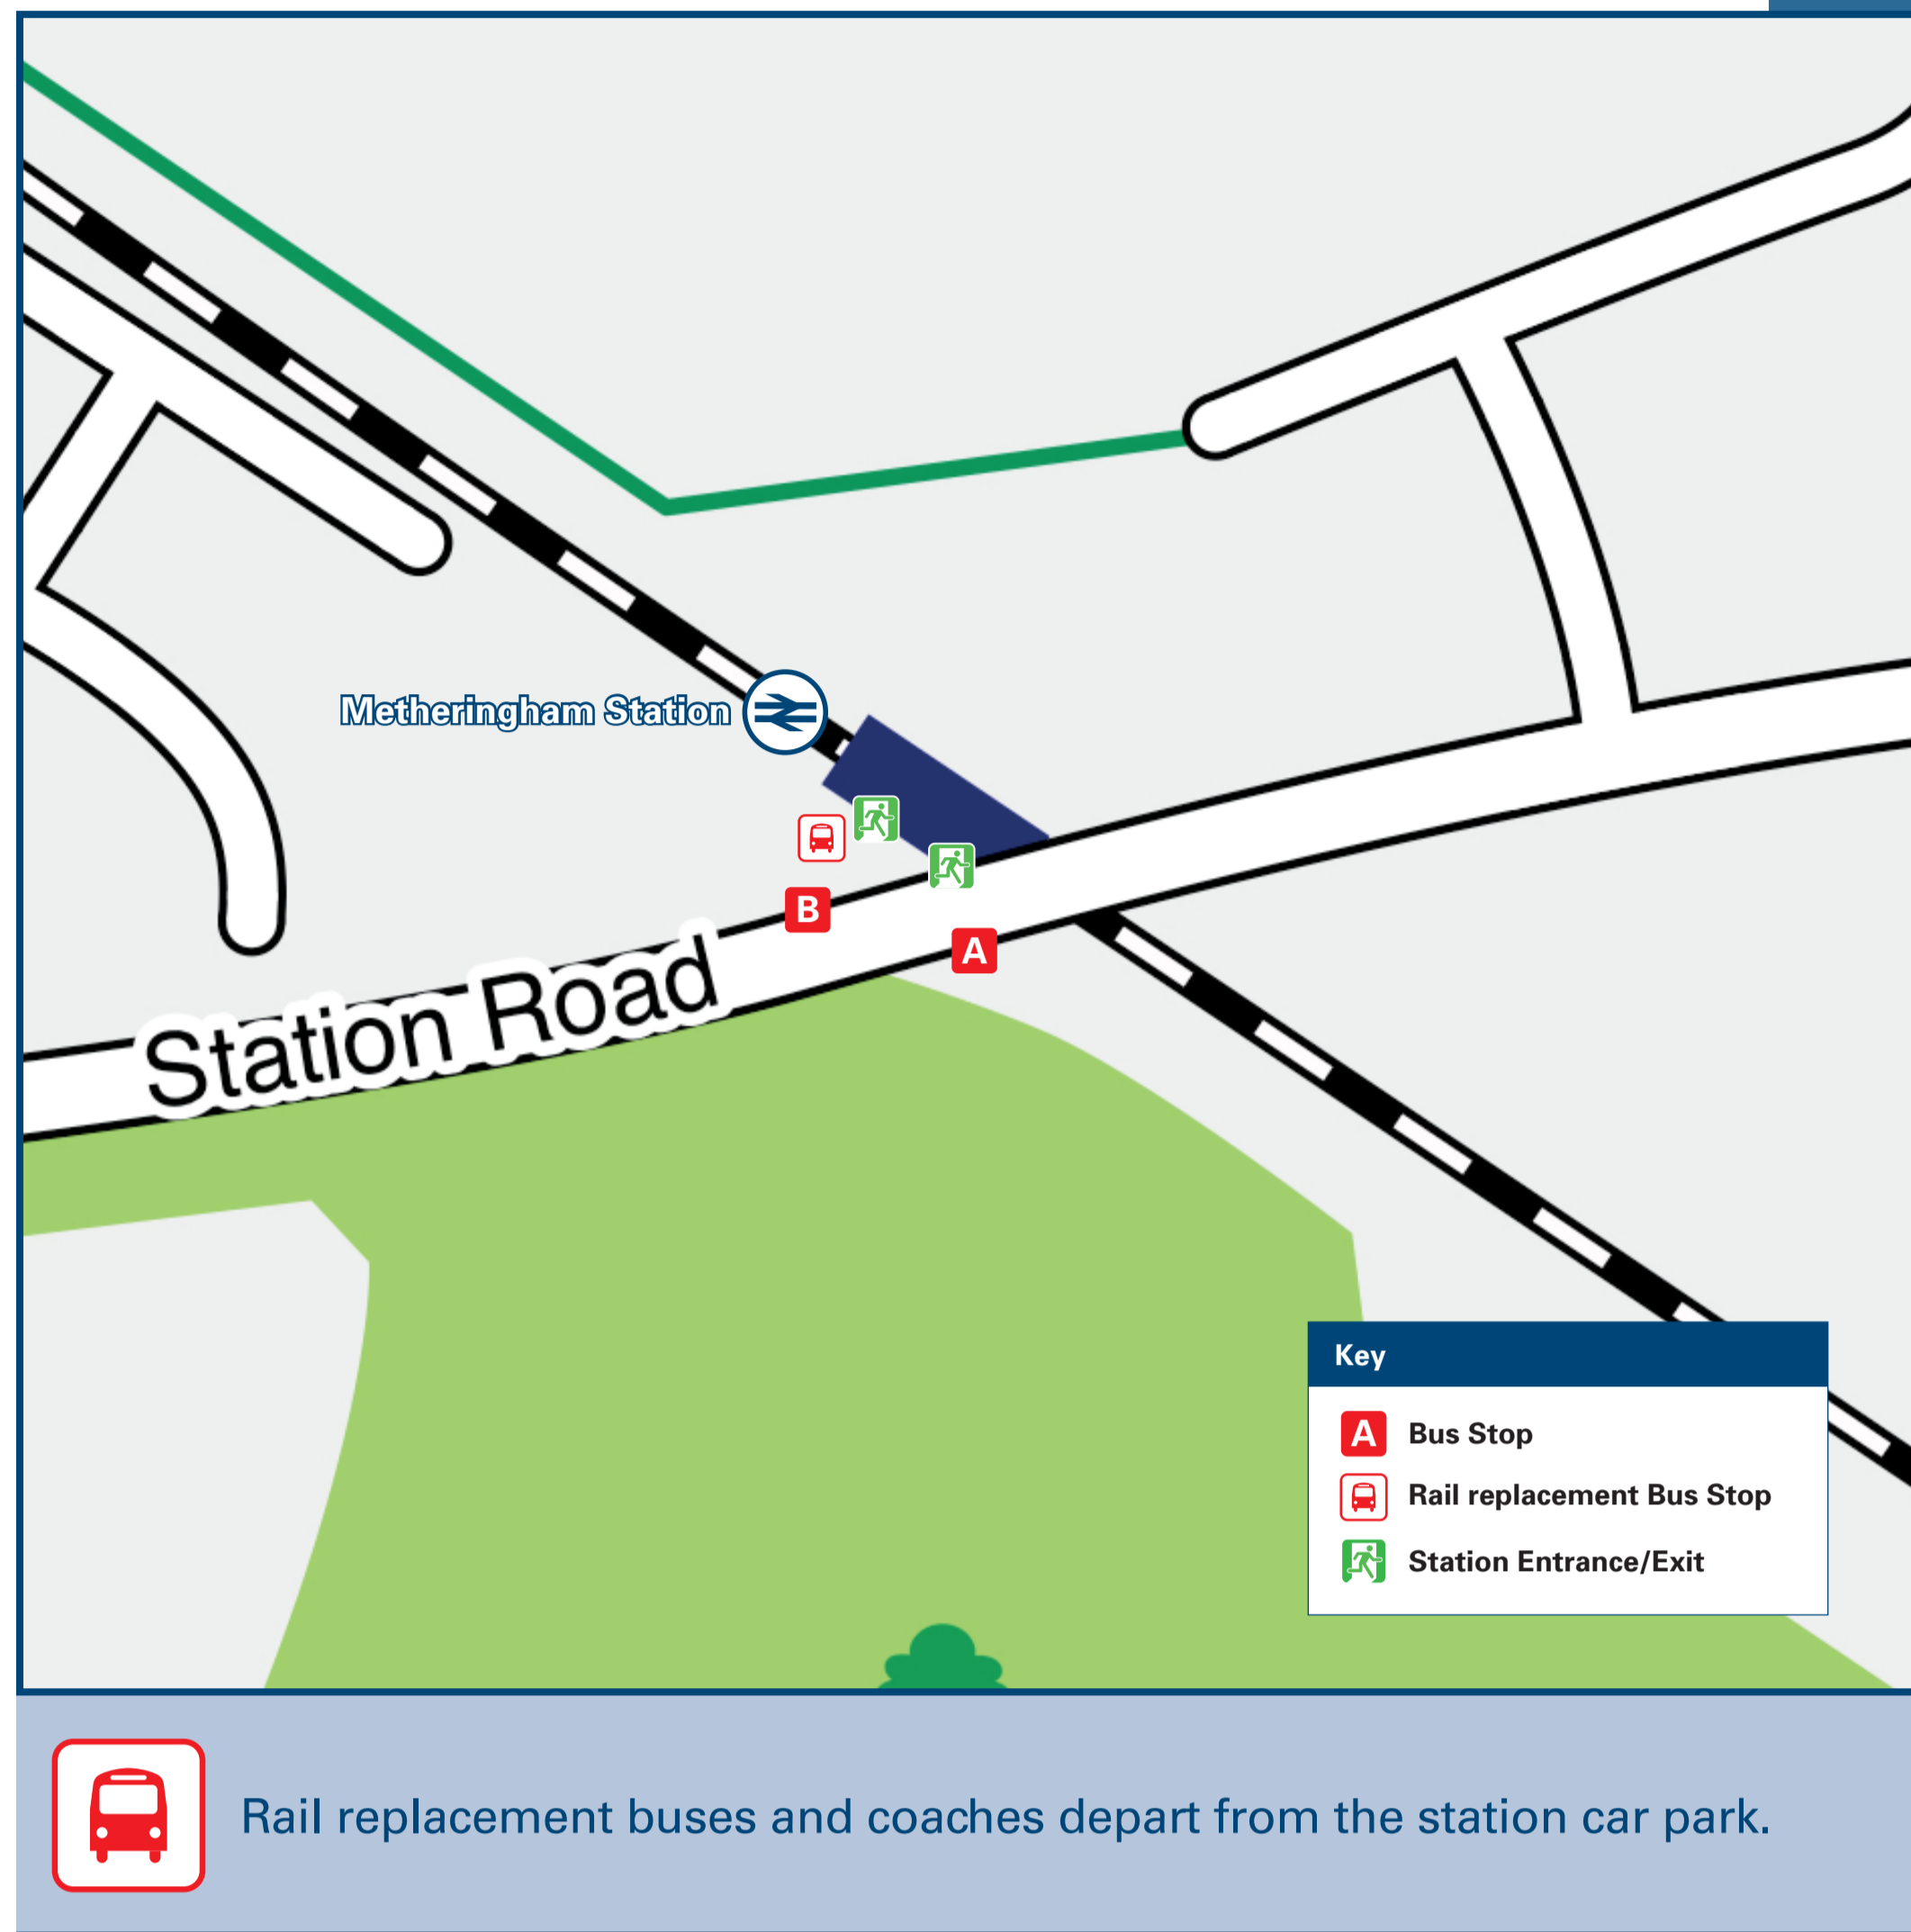

Metheringham Station

Onward Travel Information

Buses

Local area map

Main destinations by bus (Data correct at May 2024)

DESTINATION	BUS ROUTES	BUS STOP	DESTINATION	BUS ROUTES	BUS STOP	DESTINATION	BUS ROUTES	BUS STOP
Anton's Gowt	B5A, 55	B	Hundle Houses	B5A	B	Sleaford	31, 31X	C#
Ashby de la Launde	31, 31X	C#	Kirkstead Bridge	B5, B5A, B5X, 55	B	Tattershall (for Castle)	B5, B5A, B5X, 55	B
Blankney Barff	B5, B5A, B5X, 55	B	Langrick	B5, B5A, B5X, 55	B	Tattershall Thorpe	B5, B5A, 55	B
Boston	B5, B5A, B5X, 55	B	Lincoln (Central Bus Station)	B5, B5A, B5X, 31, 31X, 55	A	Thornton le Fen	B5A	B
Branston	B5, B5A, B5X, 55	A	Lincoln (County Hospital, Main Entrance)	B5, B5A	A	Woodhall Spa	B5, B5A, B5X, 55	B
Canwick	B5, B5X, 55	A	Martin	B5, B5A, B5X, 55	B			
Canwick	B5, B5X, 31, 31X, 55	D#	Martin Dales	B5, B5A, B5X, 55	B			
Coningsby	B5, B5A, B5X, 55	B	Martin Moor	B5, B5A, B5X, 55	B			
Cowbridge	B5, B5A, 55	B	Metheringham (High Street, Co-op/Methodist Church)	B5, B5A, B5X, 55	A			
Digby (& RAF Digby)	31, 31X	C#	New York	B5, B5A, B5X, 55	B			
Dogdyke Road (for RAF Coningsby)	B5, B5A, 55	B	Nocton	B5, B5A, 55	A			
Dorrington	31, 31X	C#	Nocton	31, B5, B5A, 55	D#			
Dunston	B5, B5A, 55	A	Pilgrim Hospital (Boston)	B5, B5A, 55	B			
Dunston	31, B5, B5A, 55	D#	Potterhanworth	B5, B5A, 55	A			
Frith Bank	B5A	B	Ruskington	31, B5, B5A, 55	D#			
Gipsey Bridge	B5, B5A, 55	B	Scrub Hill	B5, B5A, 55	B			
Hawthorn Hill	B5, B5A, 55	B						

Bus stops (C) and (D) are located at Metheringham High Street Co-op Shop/Methodist Church, 15 minutes walk from this station, to be used Mondays to Fridays for bus routes 31/31X, see Local area map.

Taxis