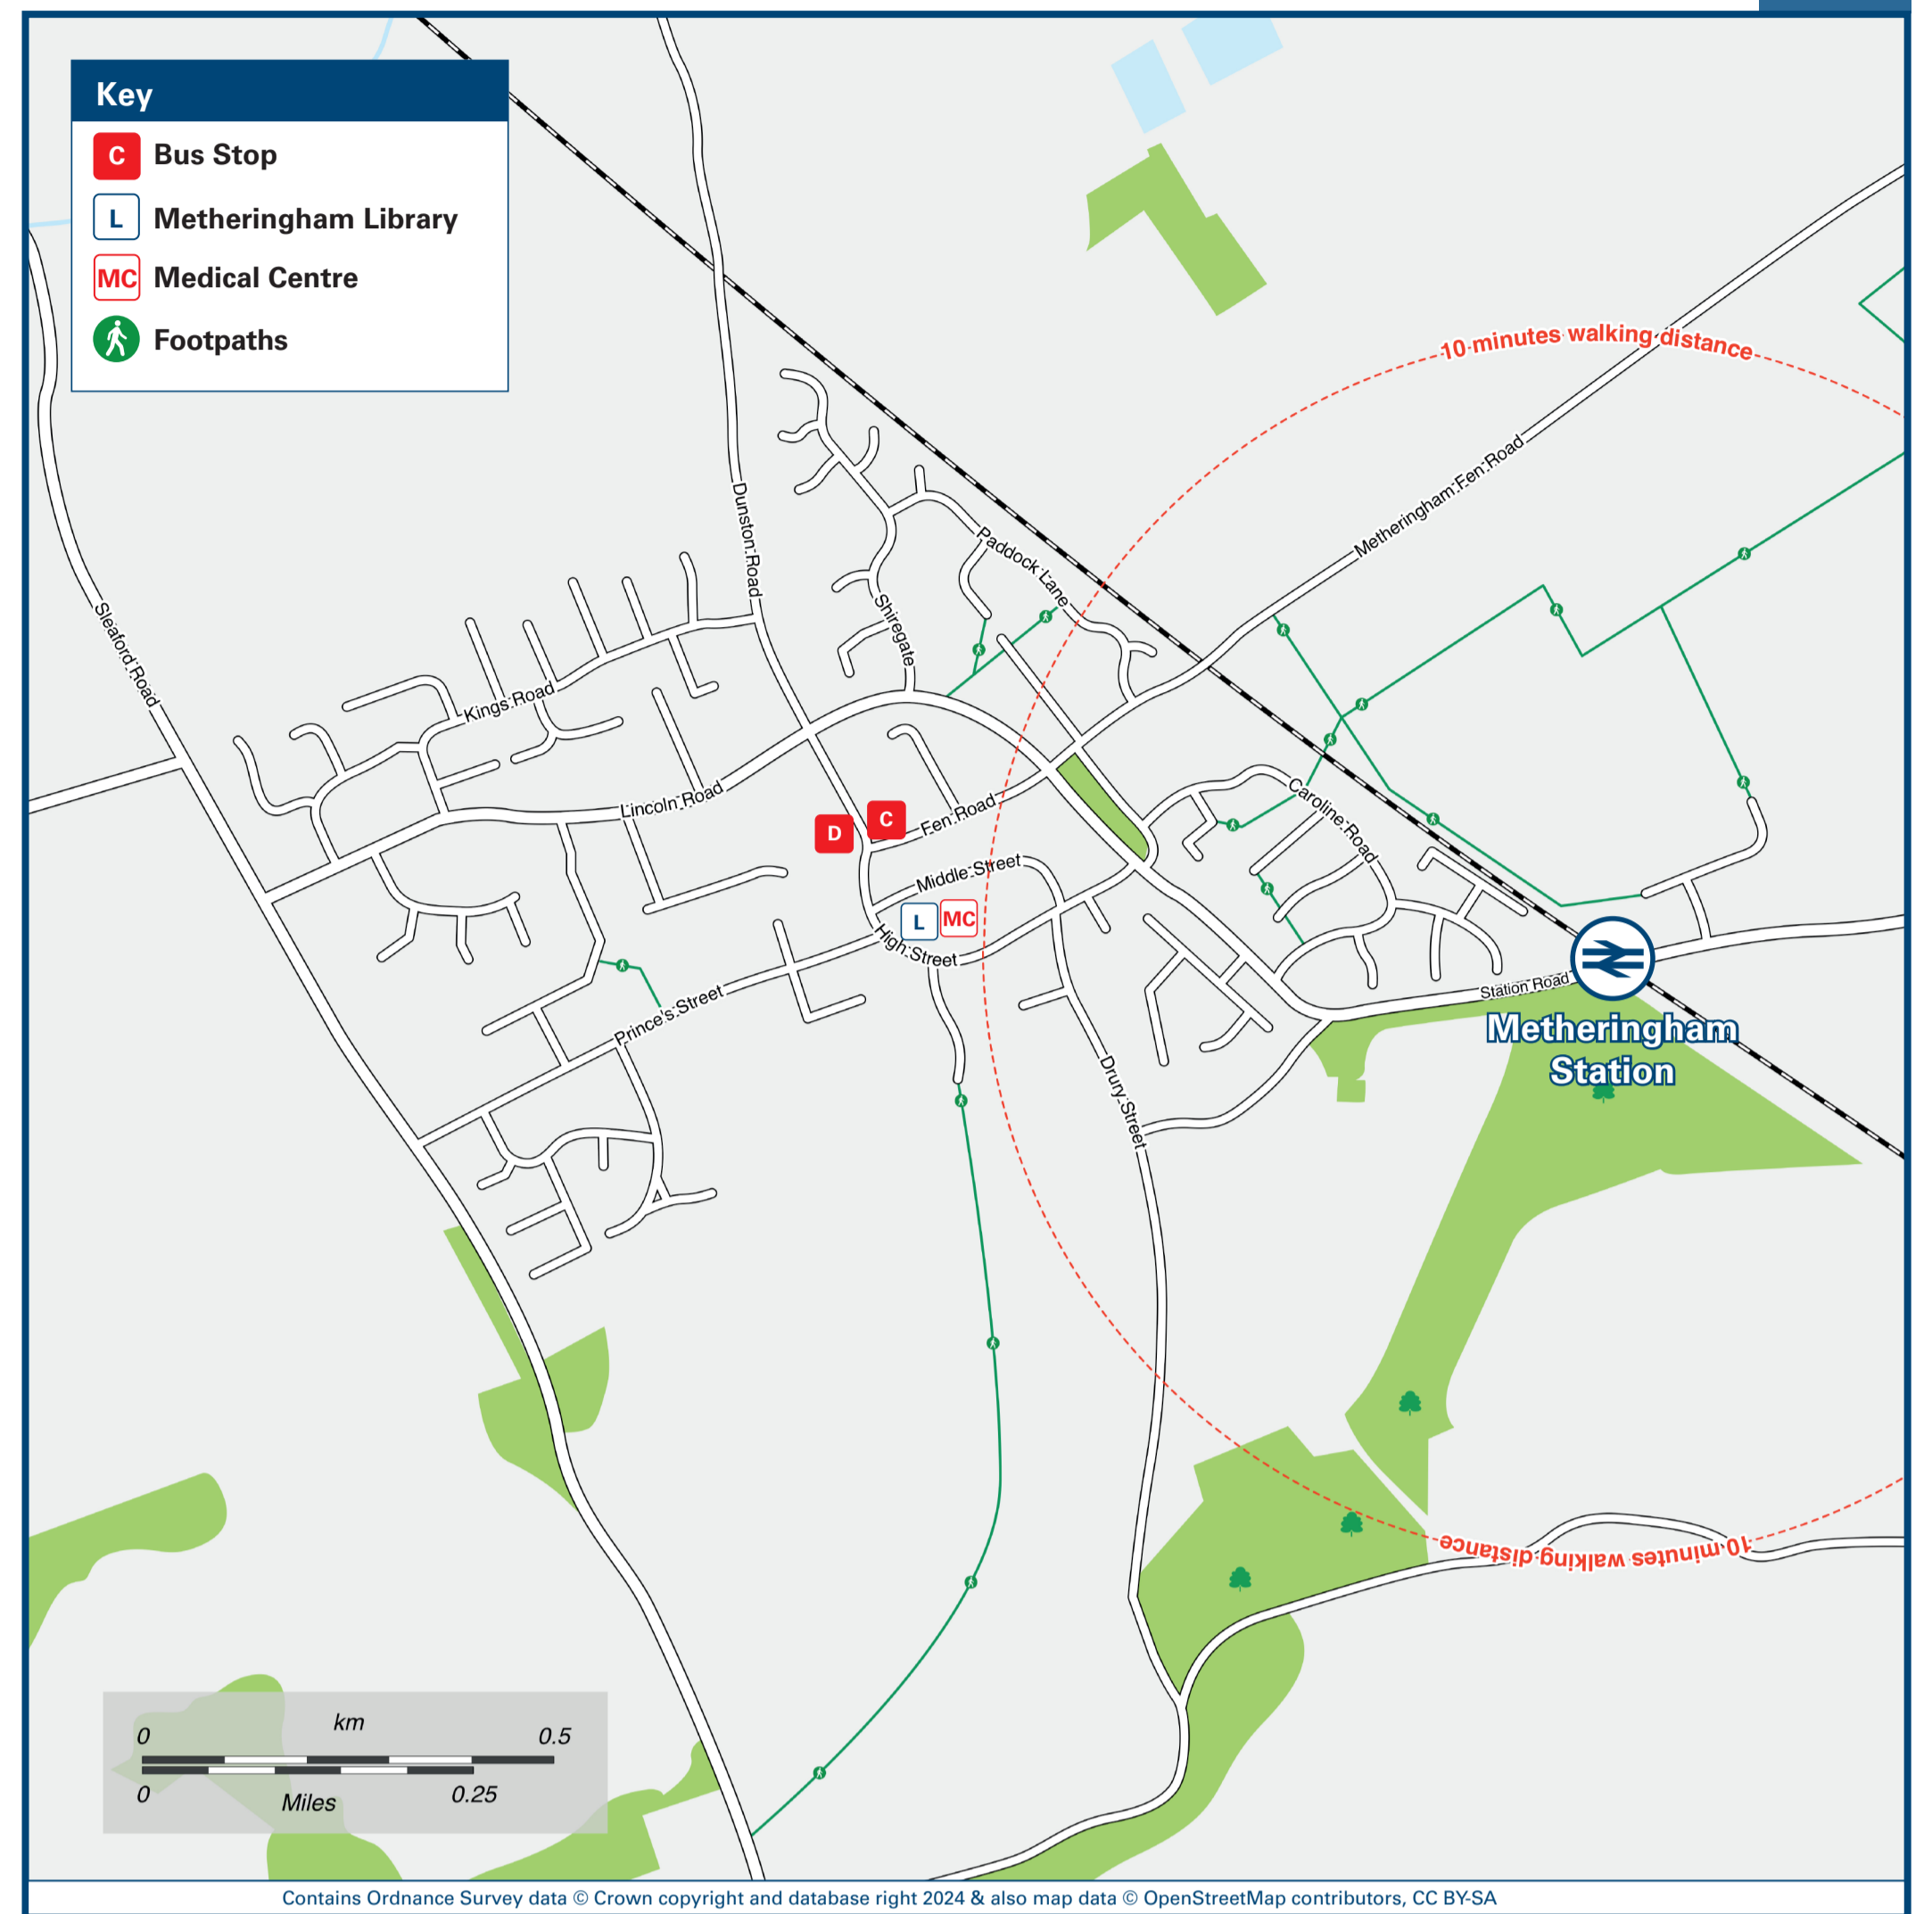

Metheringham Station

Onward Travel Information

Buses

Local area map

Main destinations by bus (Data correct at May 2024)

DESTINATION	BUS ROUTES	BUS STOP	DESTINATION	BUS ROUTES	BUS STOP	DESTINATION	BUS ROUTES	BUS STOP
Anton's Gowt	B5A, 55	B	Hundle Houses	B5A	B	Sleaford	31, 31X	C#
Ashby de la Launde	31, 31X	C#	Kirkstead Bridge	B5, B5A, B5X, 55	B	Tattershall (for Castle)	B5, B5A, B5X, 55	B
Blankney Barff	B5, B5A, B5X, 55	B	Langrick	B5, B5A, B5X, 55	B	Tattershall Thorpe	B5, B5A, 55	B
Boston	B5, B5A, B5X, 55	B	Lincoln (Central Bus Station)	B5, B5A, B5X, 31, 31X, 55	A	Thornton le Fen	B5A	B
Branston	B5, B5A, B5X, 55	A	Lincoln (County Hospital, Main Entrance)	B5, B5A	A	Woodhall Spa	B5, B5A, B5X, 55	B
Canwick	B5, B5X, 55	A	Martin	B5, B5A, B5X, 55	B			
Canwick	B5, B5X, 31, 31X, 55	D#	Martin Dales	B5, B5A, B5X, 55	B			
Coningsby	B5, B5A, B5X, 55	B	Martin Moor	B5, B5A, B5X, 55	B			
Cowbridge	B5, B5A, 55	B	Metheringham (High Street, Co-op/Methodist Church)	B5, B5A, B5X, 55	A			
Digby (& RAF Digby)	31, 31X	C#	New York	B5, B5A, B5X, 55	B			
Dogdyke Road (for RAF Coningsby)	B5, B5A, 55	B	Nocton	B5, B5A, 55	A			
Dorrington	31, 31X	C#	Nocton	31, B5, B5A, 55	D#			
Dunston	B5, B5A, 55	A	Pilgrim Hospital (Boston)	B5, B5A, 55	B			
Dunston	31, B5, B5A, 55	D#	Potterhanworth	B5, B5A, 55	A			
Frith Bank	B5A	B	Ruskington	31, B5, B5A, 55	D#			
Gipsey Bridge	B5, B5A, 55	B	Scrub Hill	B5, B5A, 55	B			
Hawthorn Hill	B5, B5A, 55	B						

Bus stops (C) and (D) are located at Metheringham High Street Co-op Shop/Methodist Church, 15 minutes walk from this station, to be used Mondays to Fridays for bus routes 31/31X, see Local area map.

Taxis