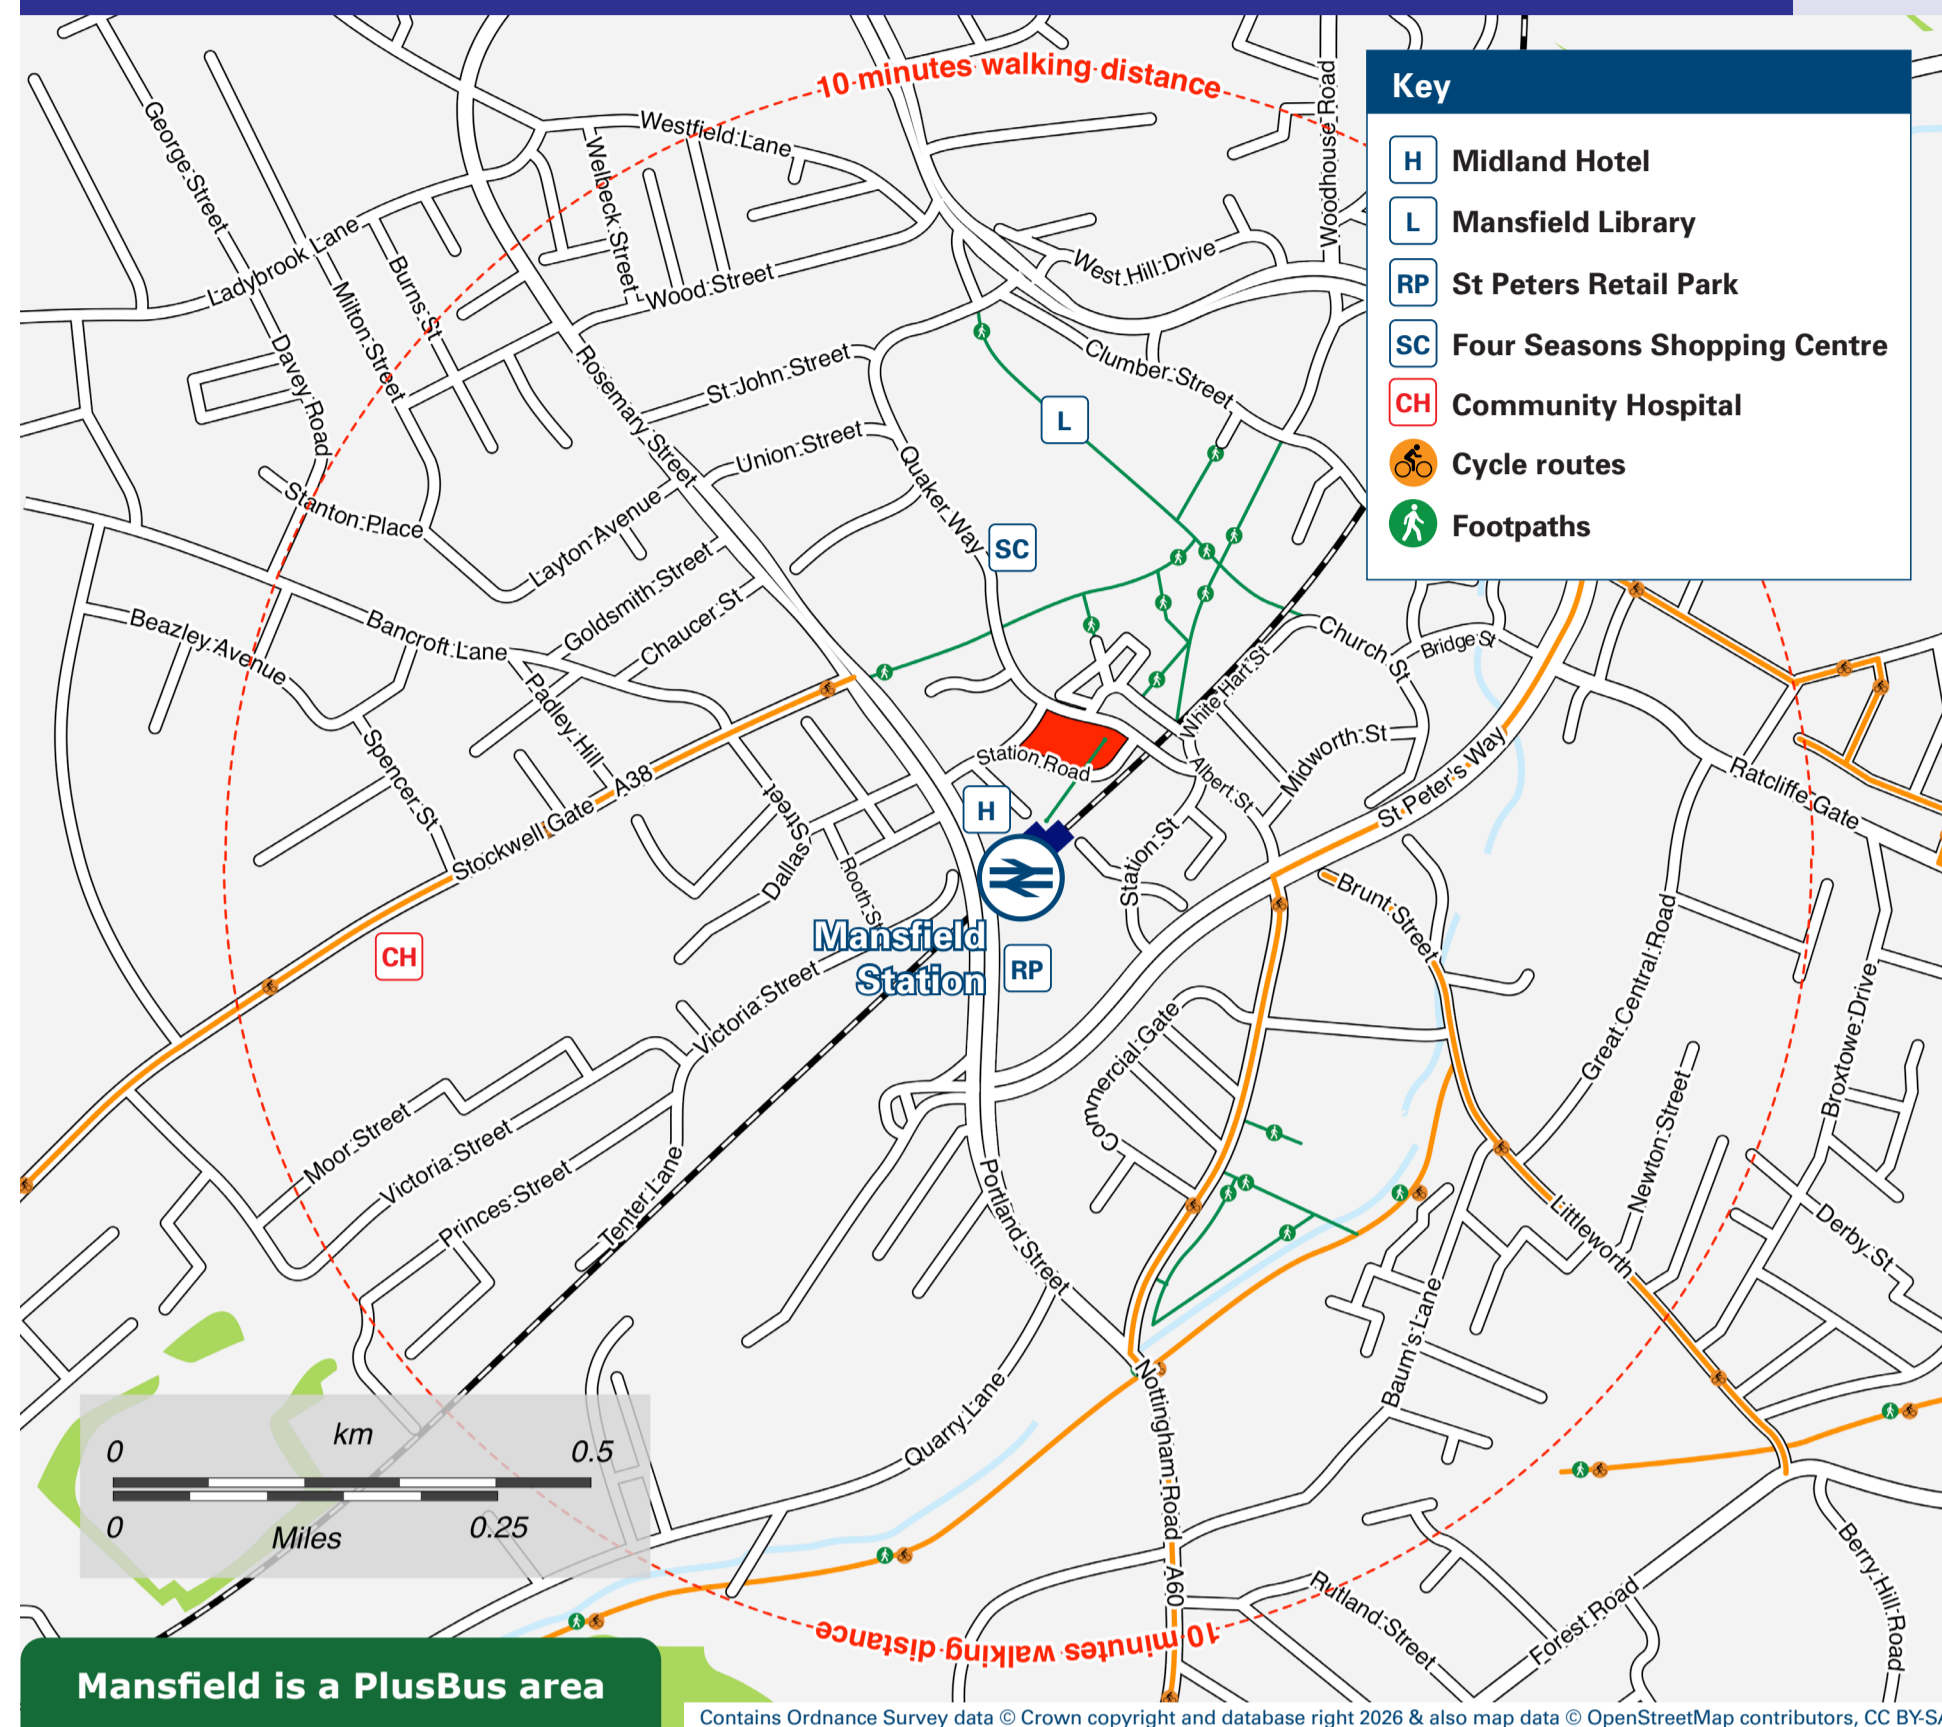

Onward Travel Information

Mansfield Station

Buses and Taxis

Rail replacement buses and coaches depart from the 'Sports Direct' lay-by at the back of the station.

Local area map

Add **PlusBus** to your train ticket—now available on eTicket from leading rail ticketing apps—for unlimited bus travel in the **PlusBus** zone in your destination town or city. Visit plusbus.info