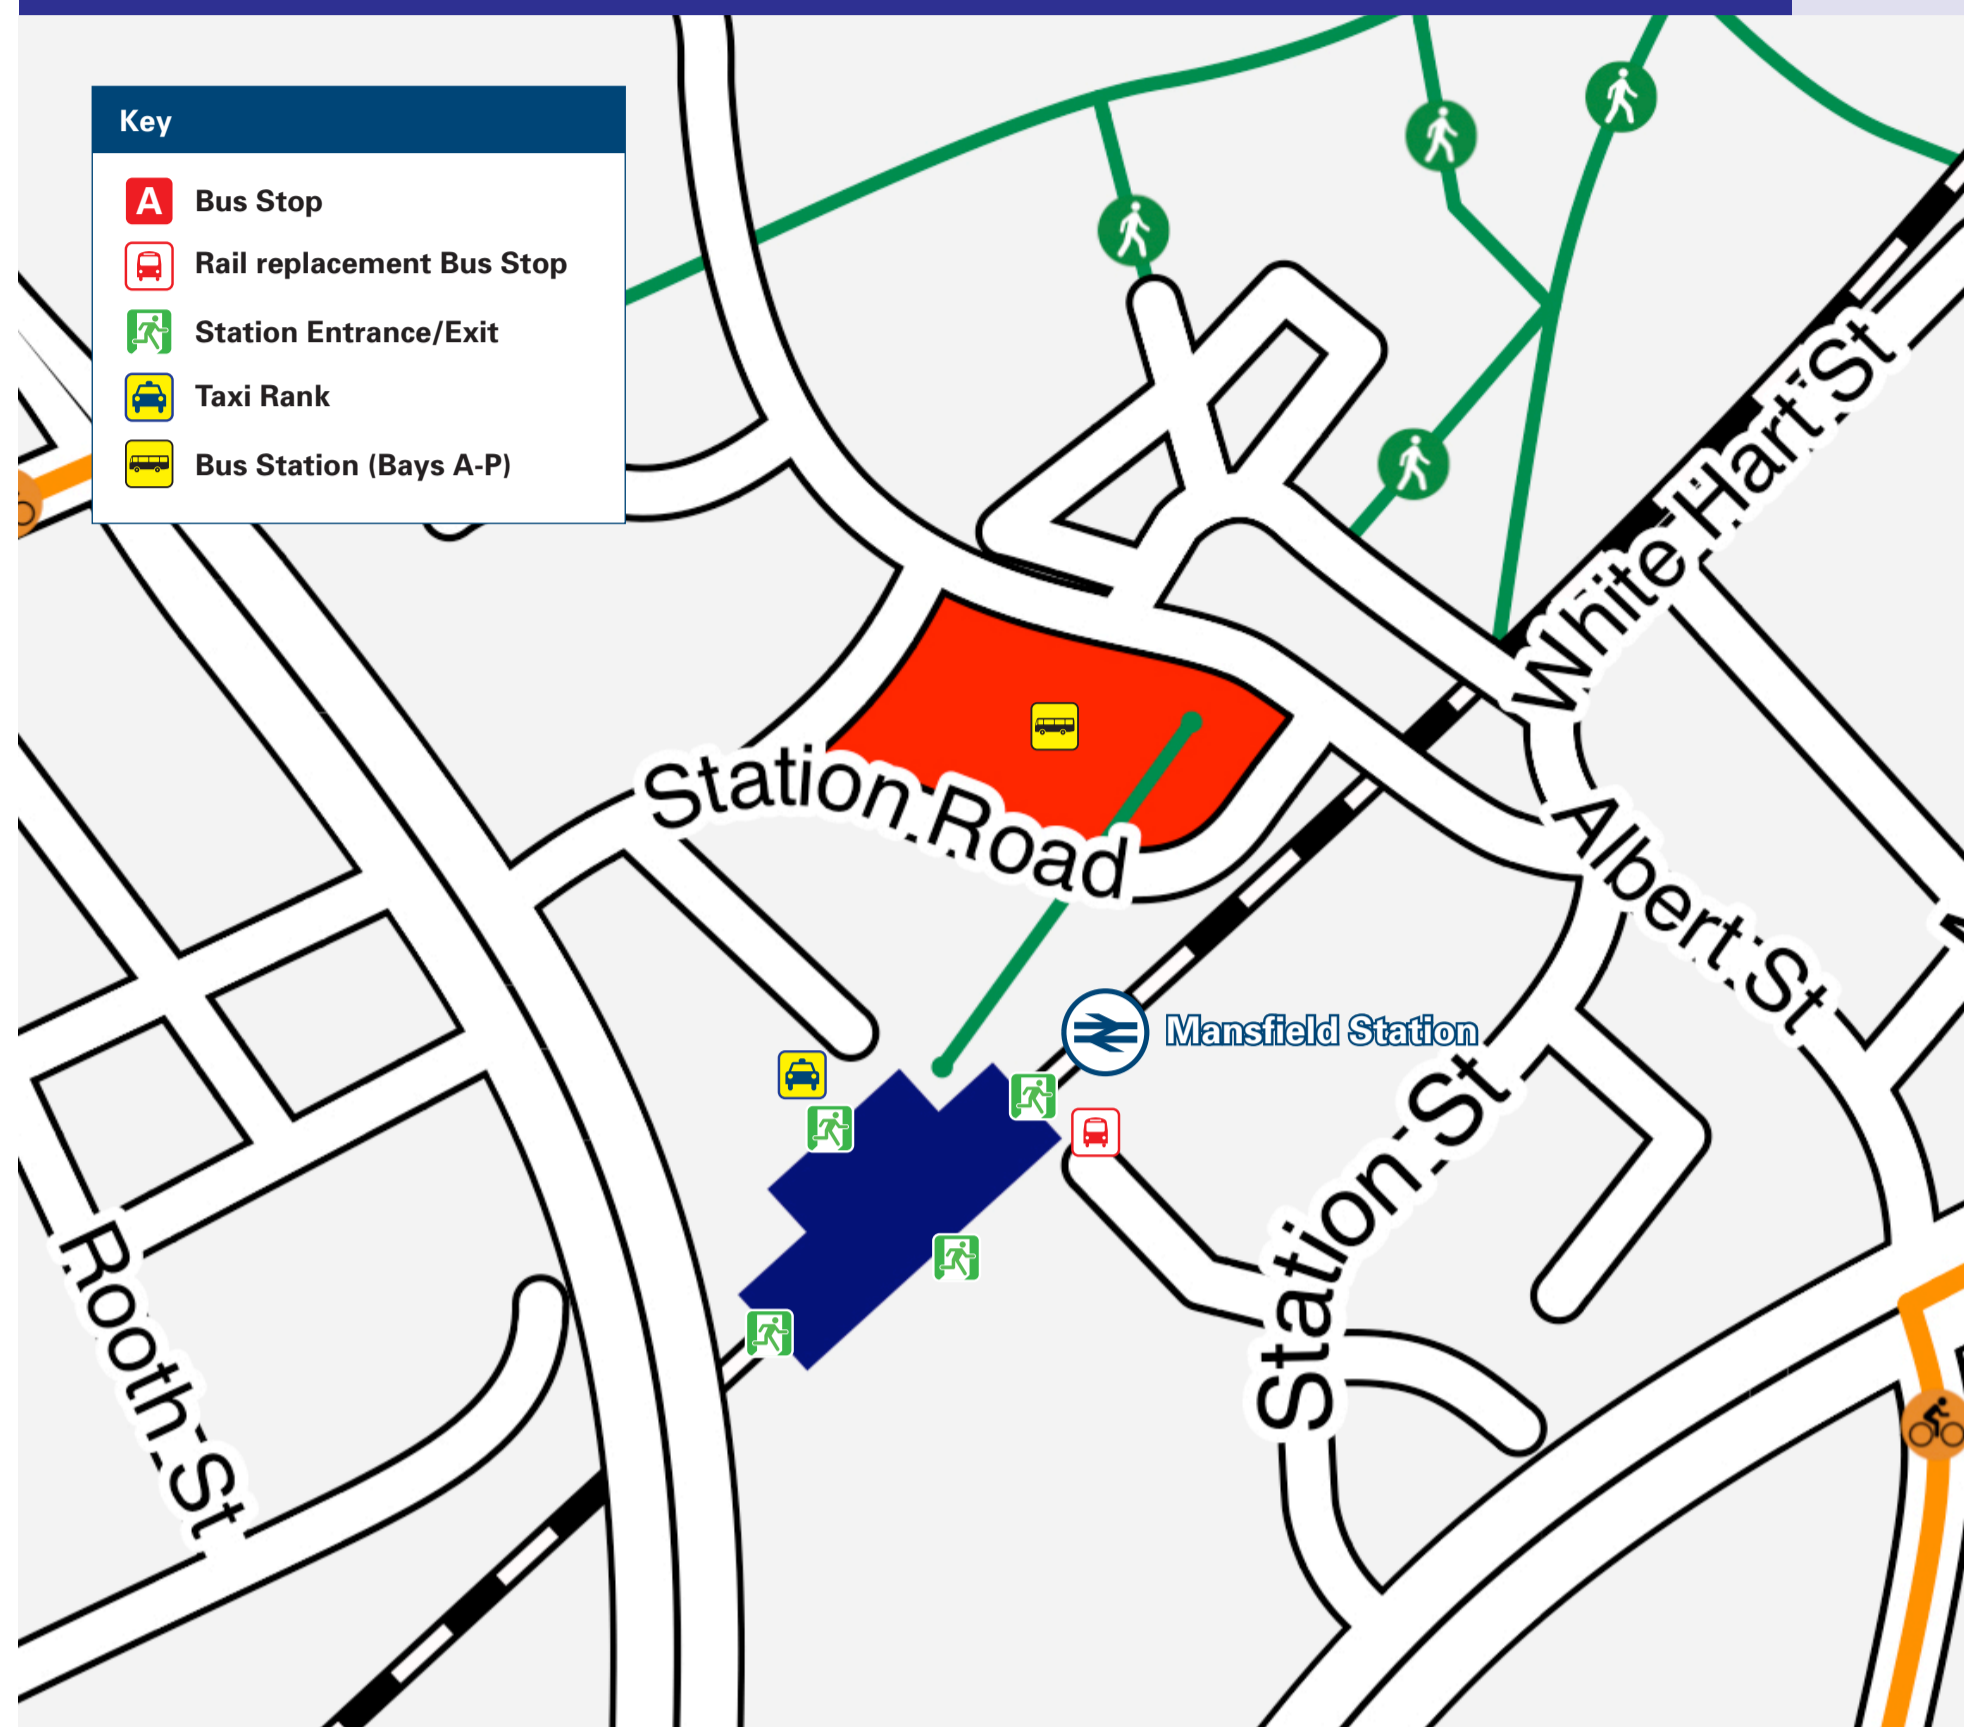

Onward Travel Information

Mansfield Station

Buses and Taxis

Rail replacement buses and coaches depart from the 'Sports Direct' lay-by at the back of the station.