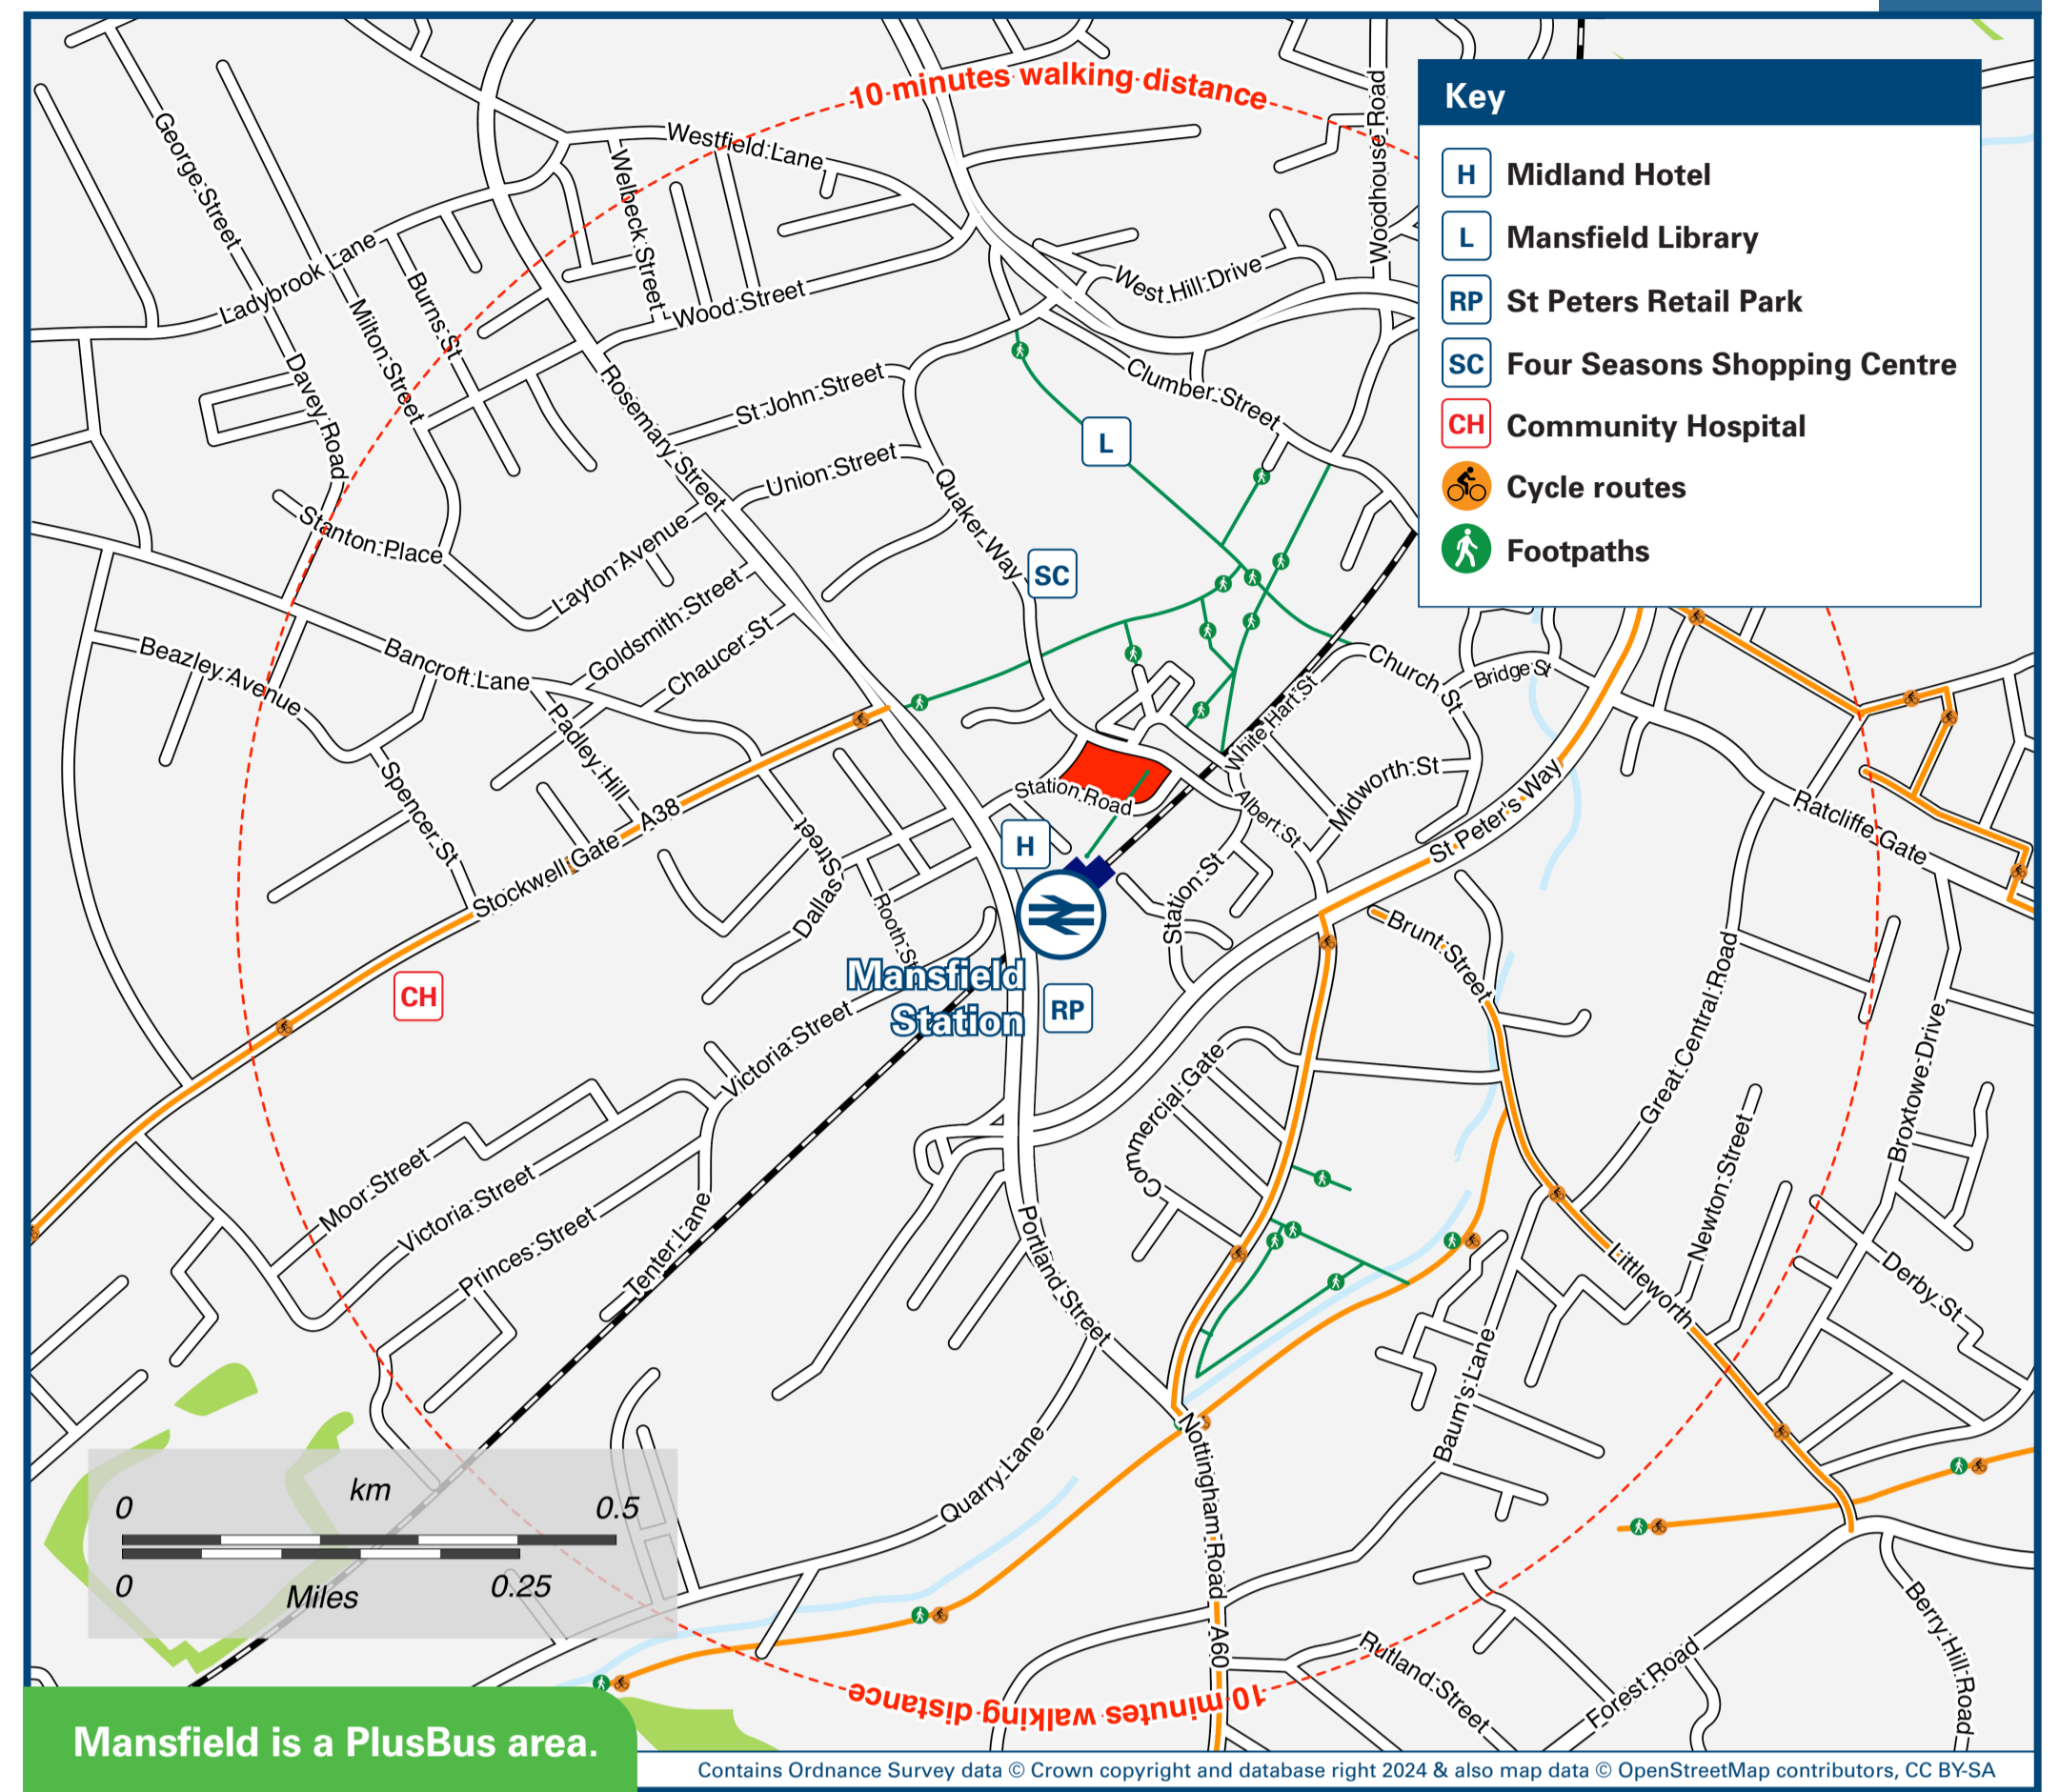

Mansfield Station

Onward Travel Information

Buses and Taxis

Rail replacement buses and coaches depart from the 'Sports Direct' lay-by at the back of the station.

Local area map

Mansfield is a PlusBus area.

PlusBus is a discount price 'bus pass' that you buy with your train ticket. It gives you unlimited bus travel around your chosen town, on participating buses. Visit www.plusbus.info

Main destinations by bus

DESTINATION	BUS ROUTES	BUS STOP
Kings Mill Hospital (Sutton in Ashfield)	1 3A, 3B, 3C 9.1, 9.3, 141 33	Bus Stn Bay Bus Stn Bay Bus Stn Bay Bus Stn Bay
Kirkby-in-Ashfield	90 ^A	Bus Stn Bay
Kirkby Woodhouse	3A, 3B, 3C	Bus Stn Bay
Kirton	9.3 33 90 ^A	Bus Stn Bay Bus Stn Bay Bus Stn Bay
Ladybrook	217	Bus Stn Bay
Langley Mill	3A	Bus Stn Bay
Langwith	14	Bus Stn Bay
Langwith Junction	23, 23A, 23B	Bus Stn Bay
Linby	217	Bus Stn Bay
Mansfield Community Hospital	Nottsbus On Demand # 33	From this station Bus Stn Bay
Mansfield Woodhouse	11, 12, 12B 204	Bus Stn Bay Bus Stn Bay
Market Warsop	210	Bus Stn Bay
Meden Vale	11, 12, 12B	Bus Stn Bay
Newark (Bus Station)	28, 29	Bus Stn Bay
New Houghton	53, 53A	Bus Stn Bay
Newlands	pronto	Bus Stn Bay
Nottingham (City Centre, Victoria Bus Station)	14, 15A 16	Bus Stn Bay Bus Stn Bay
Oakham Business Park	3A, 3B, 3C pronto	Bus Stn Bay Bus Stn Bay
Oak Tree	A2 ^A 90 ^A 7	Bus Stn Bay Bus Stn Bay Bus Stn Bay
Ollerton/New Ollerton	Nottsbus On Demand # 14, 15, 15A	From this station Bus Stn Bay
Palterton	53	Bus Stn Bay
Papplewick	141	Bus Stn Bay
Pinxton	9.3	Bus Stn Bay
Pleasley	23, 23A, 23B, pronto 53, 53A	Bus Stn Bay Bus Stn Bay
Rainworth	27, 28, 28B, 29 141	Bus Stn Bay Bus Stn Bay
Ravensdale	14, 15, 15A 16	Bus Stn Bay Bus Stn Bay
Ravenshead	210 141 pronto	Bus Stn Bay Bus Stn Bay Bus Stn Bay