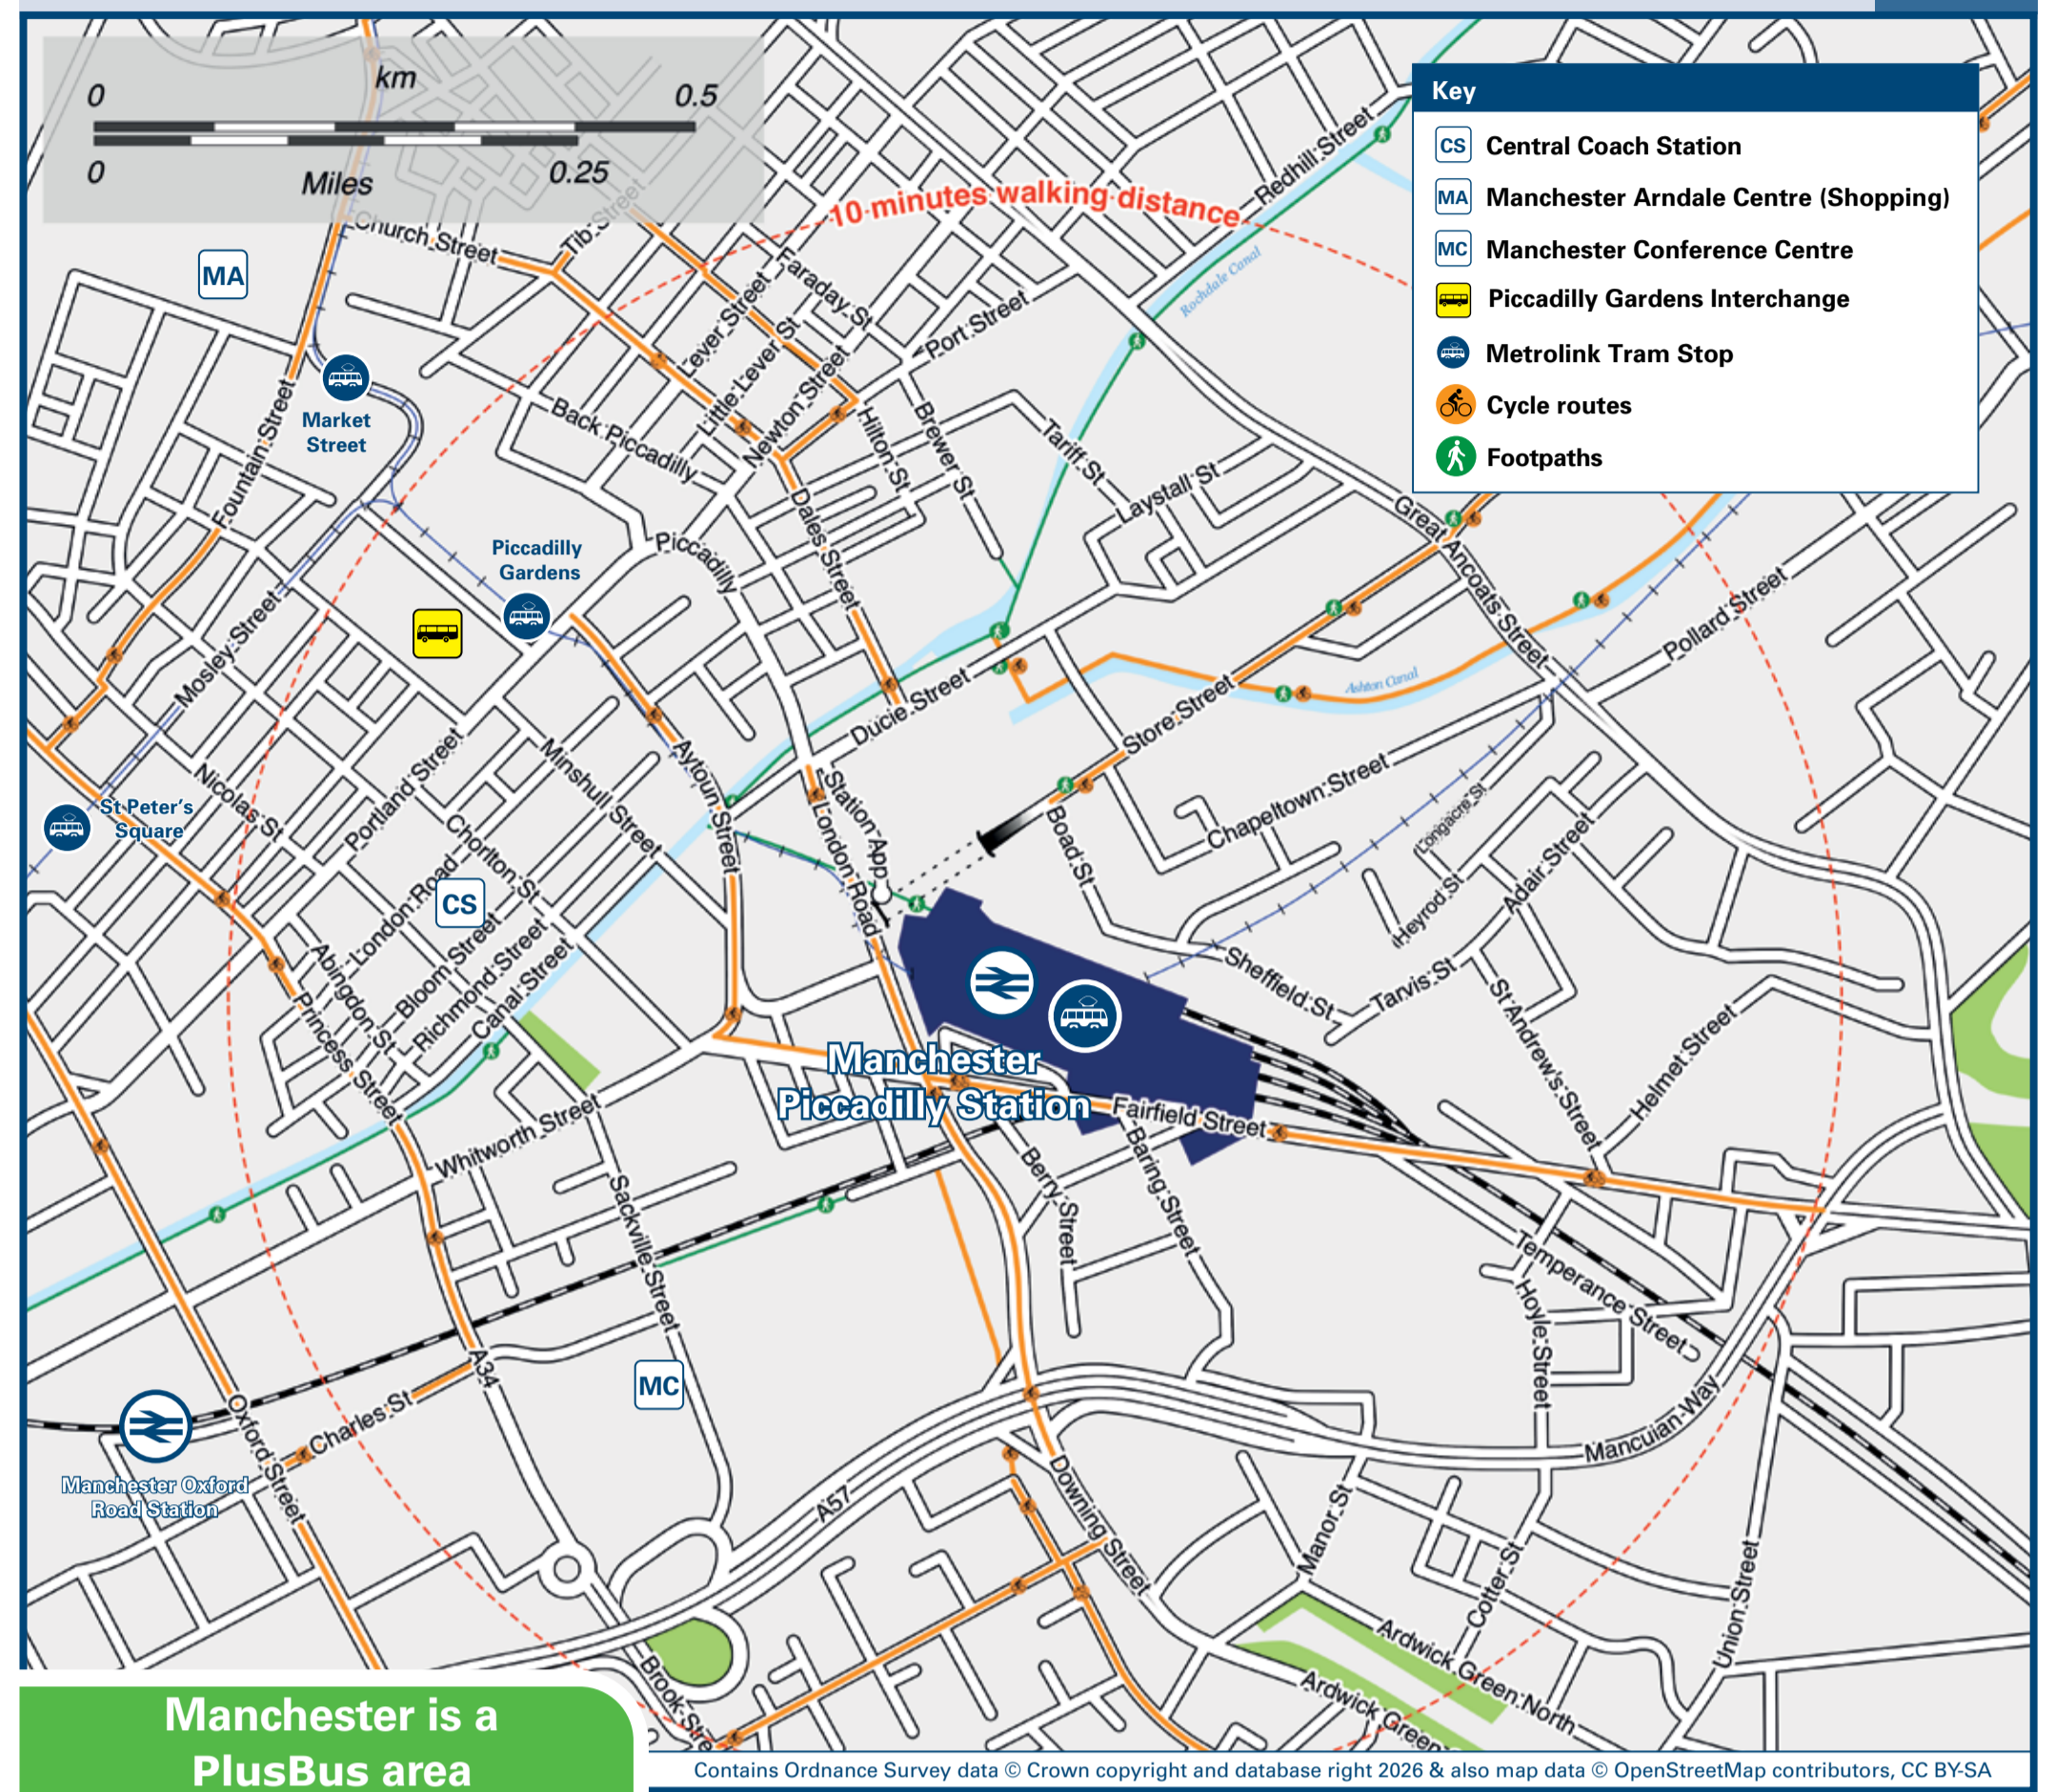

Manchester Piccadilly Station

Onward Travel Information

Buses, Trams, Taxis and Cycle Hire

Rail replacement transport pick up/drop off at the bus stops on Station Approach.

Local area map

Add PlusBus to your train ticket—now available on eTicket from leading rail ticketing apps—for unlimited bus travel in the PlusBus zone in your destination town or city. Visit www.plusbus.info