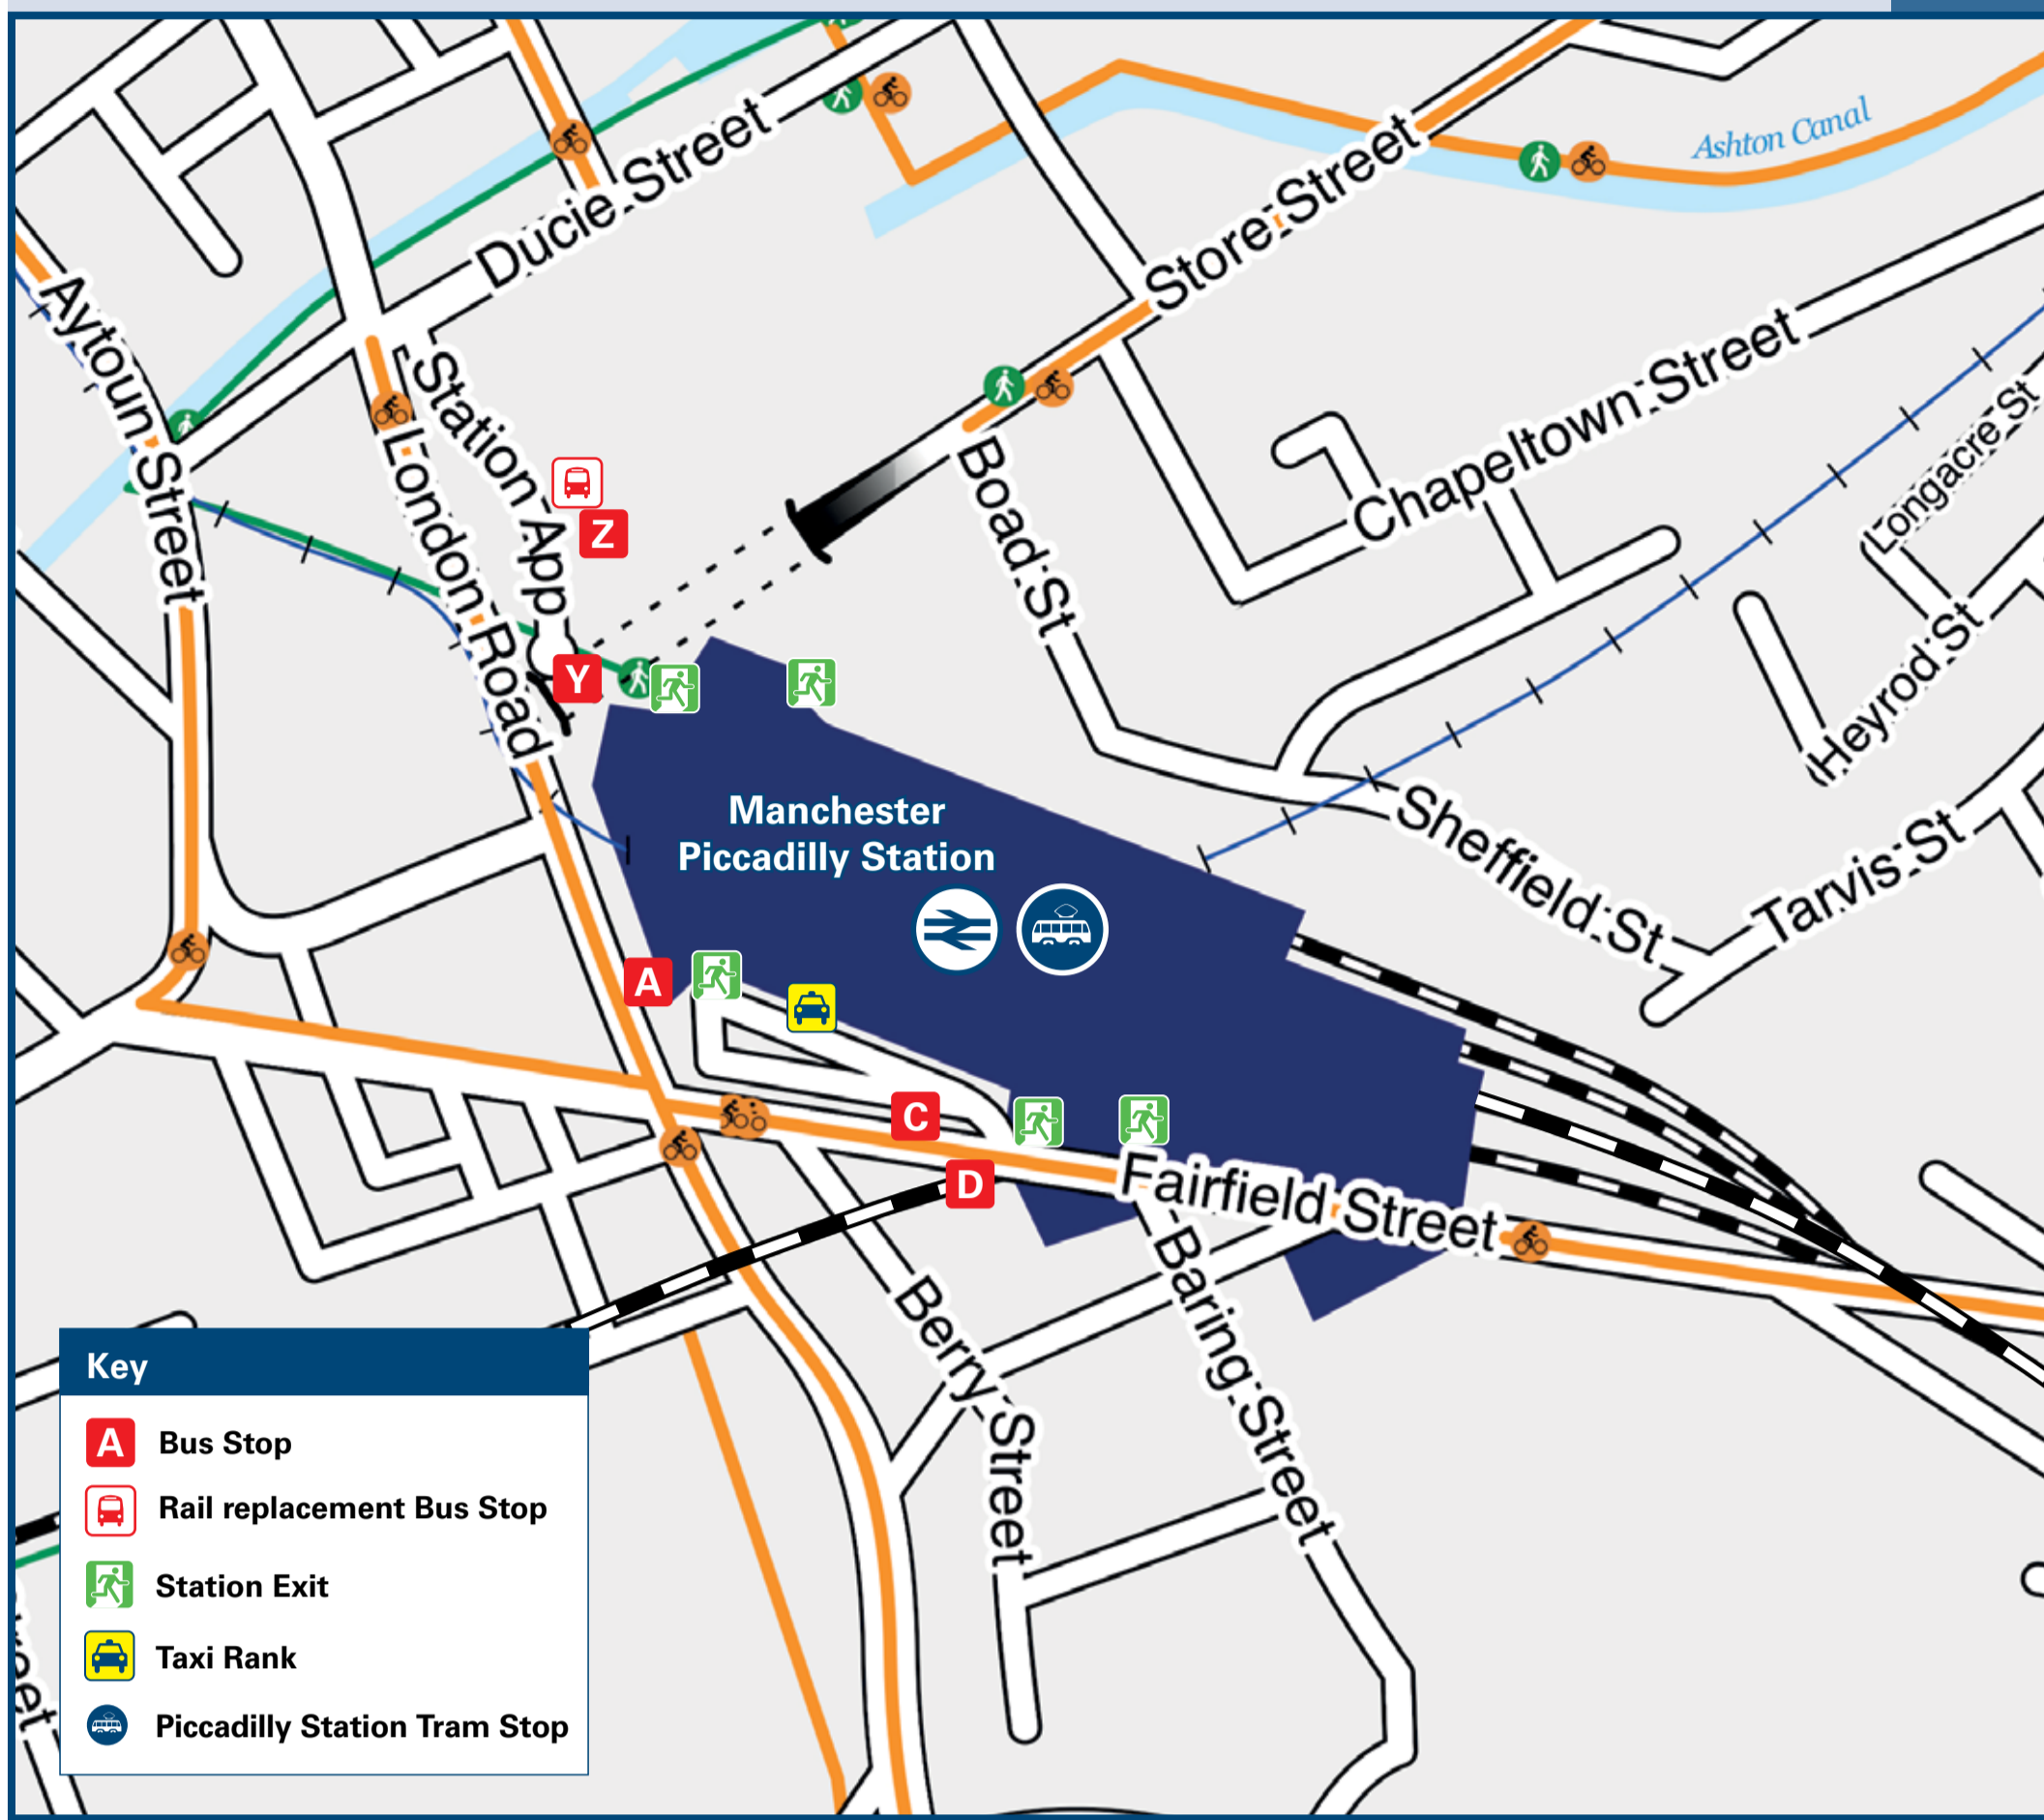

Manchester Piccadilly Station

Onward Travel Information

Buses, Trams, Taxis and Cycle Hire

Rail replacement transport pick up/drop off at the bus stops on Station Approach.

Local area map

Add PlusBus to your train ticket—now available on eTicket from leading rail ticketing apps—for unlimited bus travel in the PlusBus zone in your destination town or city. Visit www.plusbus.info

DESTINATION	BUS ROUTES	BUS STOP
Whitefield	Tram 135	Picc Stn Tram Stop
Withington (Burton Road)	Tram 87, 111	Piccadilly Gardens
Withington (Princess Road)	Tram 101, 103	Piccadilly Gardens
Withington (Wilmslow Road)	Tram 147**	Piccadilly Gardens
	Tram 41, 42, 42A, 42B, 42C, 43, 142, 143	Piccadilly Gardens