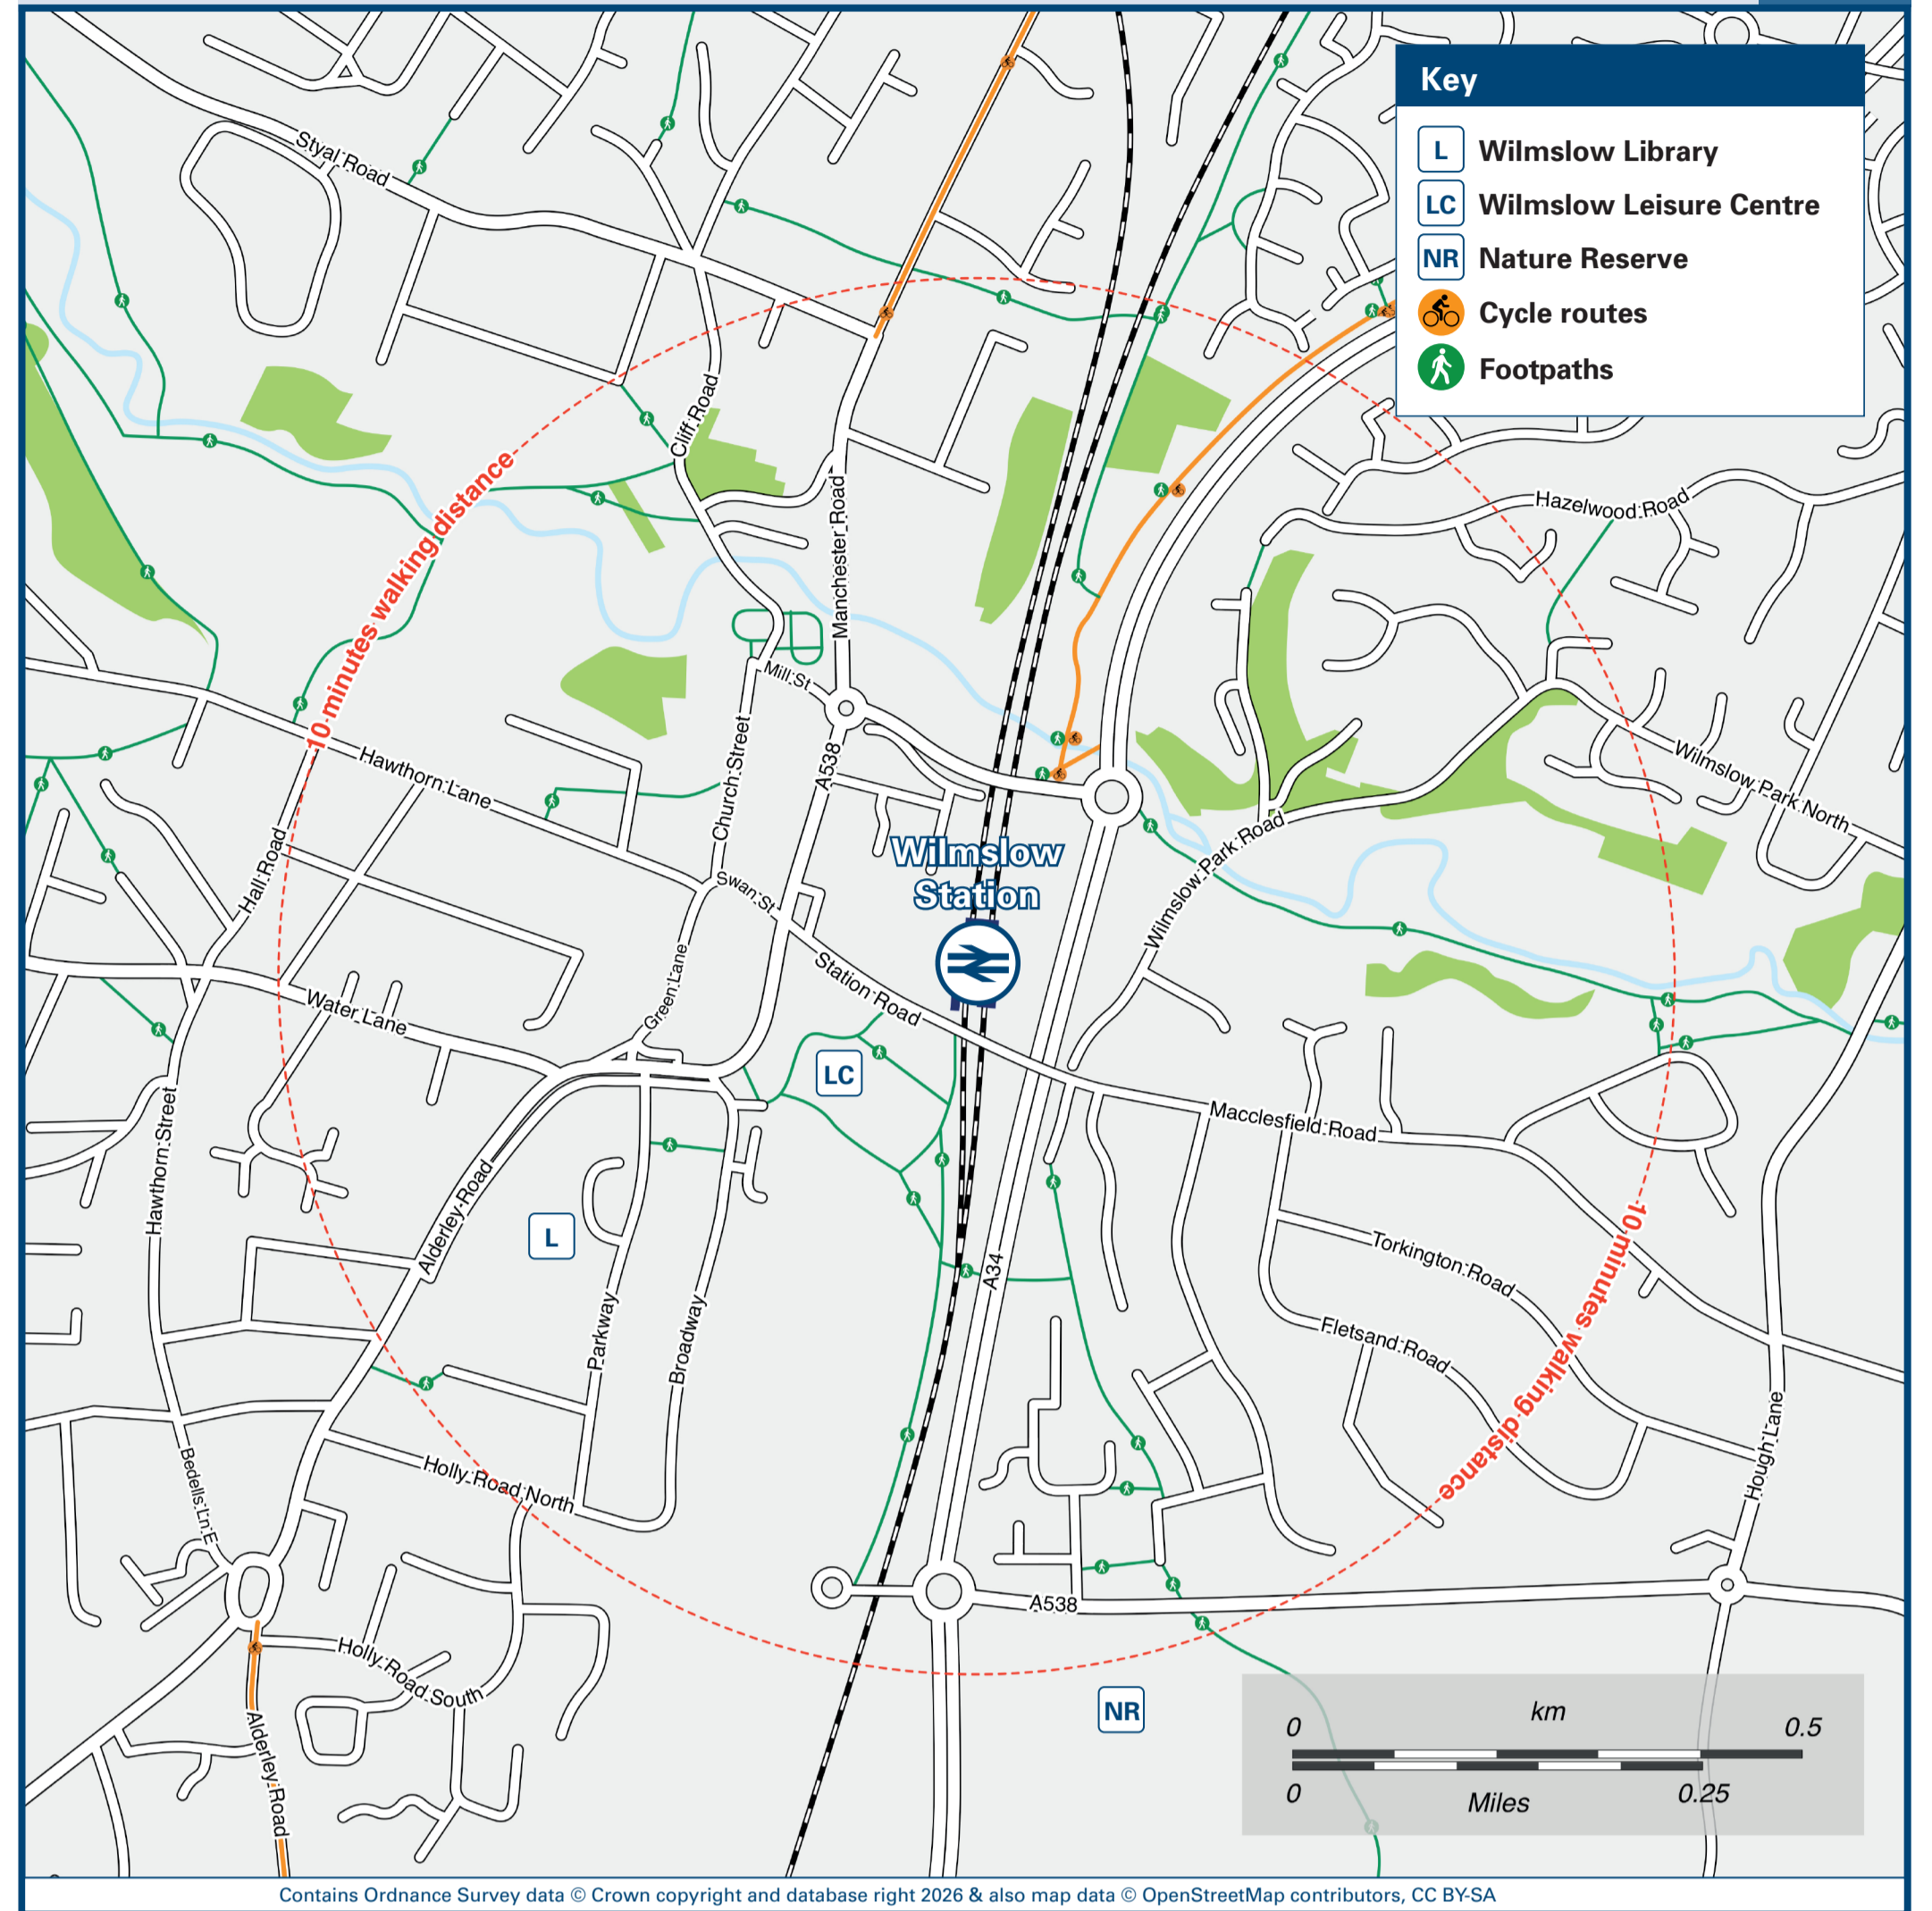

Local area map

Main destinations by bus

(Data correct at February 2026)

DESTINATION	BUS ROUTES	BUS STOP
Alderley Edge	130	C, B
Alderley Park	130	C, B
Altrincham	88	C
Broken Cross	130	C, B
Chorley	88	C
Davenport Green	88	C
Hale Barns	88	C
Handforth	130	C, A
Heald Green	130	C, A
Knolls Green	88	C

DESTINATION	BUS ROUTES	BUS STOP
Knutsford Town Centre (and Bus Station)	88	C
Knutsford Rail Station (for connecting trains to Chester)	88	C
Lindow End	88	C
Macclesfield (Bus Station)	130	C, B
Macclesfield General Hospital	130	C, B
Manchester Airport	130	A
Manchester Airport (High Elm Road) #	88	C
Mobberley	88	C
Morley Green	88	C
Nether Alderley	130	C, B

DESTINATION	BUS ROUTES	BUS STOP
Shaw Heath	88	C
Stanley Green	130	C, A
Upton Priory	130	C, B
Wythenshawe Hospital	130	C, A
Wythenshawe Interchange	130	C, A

Notes

Bus route 130 runs a daily service.
Bus route 88 runs a service on Mondays to Saturdays, only. No Sunday service.
For bus times and days of operation please contact Traveline on www.traveline.info or call: 0871 200 22 33

🚆 Direct trains operate to this destination from Wilmslow Station
➔ Change here for connecting international and domestic airline services.
Change here for bus route 288 to Manchester Airport Bus Station.

Taxis

Wilmslow station is served by a taxi rank or cab office. Check availability before travelling, and pre-book if necessary. Please consider using the following local operators: (Inclusion of this number doesn't represent any endorsement of the taxi firm)

Wilmslow Taxis & Cabs
01625 527 963

De Wilmslow Taxi
07507 499 602

Wilmslow Taxi Company
07977 302 099

Further information about all onward travel

Local Cycle Info cheshireast.gov.uk For more information about cycle routes.	National Cycle Info walkwheelcycletrust.org.uk	Bus Times See timetable displays at bus stops. www.traveline.info 0871 200 22 33 calls cost 13p per minute plus your phone company's access charge	PlusBus plusbus.info PlusBus is a discount price 'bus pass' that you buy with your train ticket. It gives you unlimited bus travel around your chosen town, on participating buses. Visit www.plusbus.info

National Rail Enquiries

Online nationalrail.co.uk	NRE App Free National Rail Enquiries app for iOS and Android	Social Media facebook.com/nationalrailenq @nationalrailenq	Alert Me You can sign up to Alert Me messages on the National Rail Enquiries website where you can receive train and platform notifications directly to your smart phone. nationalrail.co.uk/alertme	Contact Centre 03457 48 49 50 Calls cost no more than calls to geographic numbers (01 or 02) and may be recorded.	PlusBike nationalrail.co.uk/plusbike For more information.

Scan this code with your mobile for full station information.