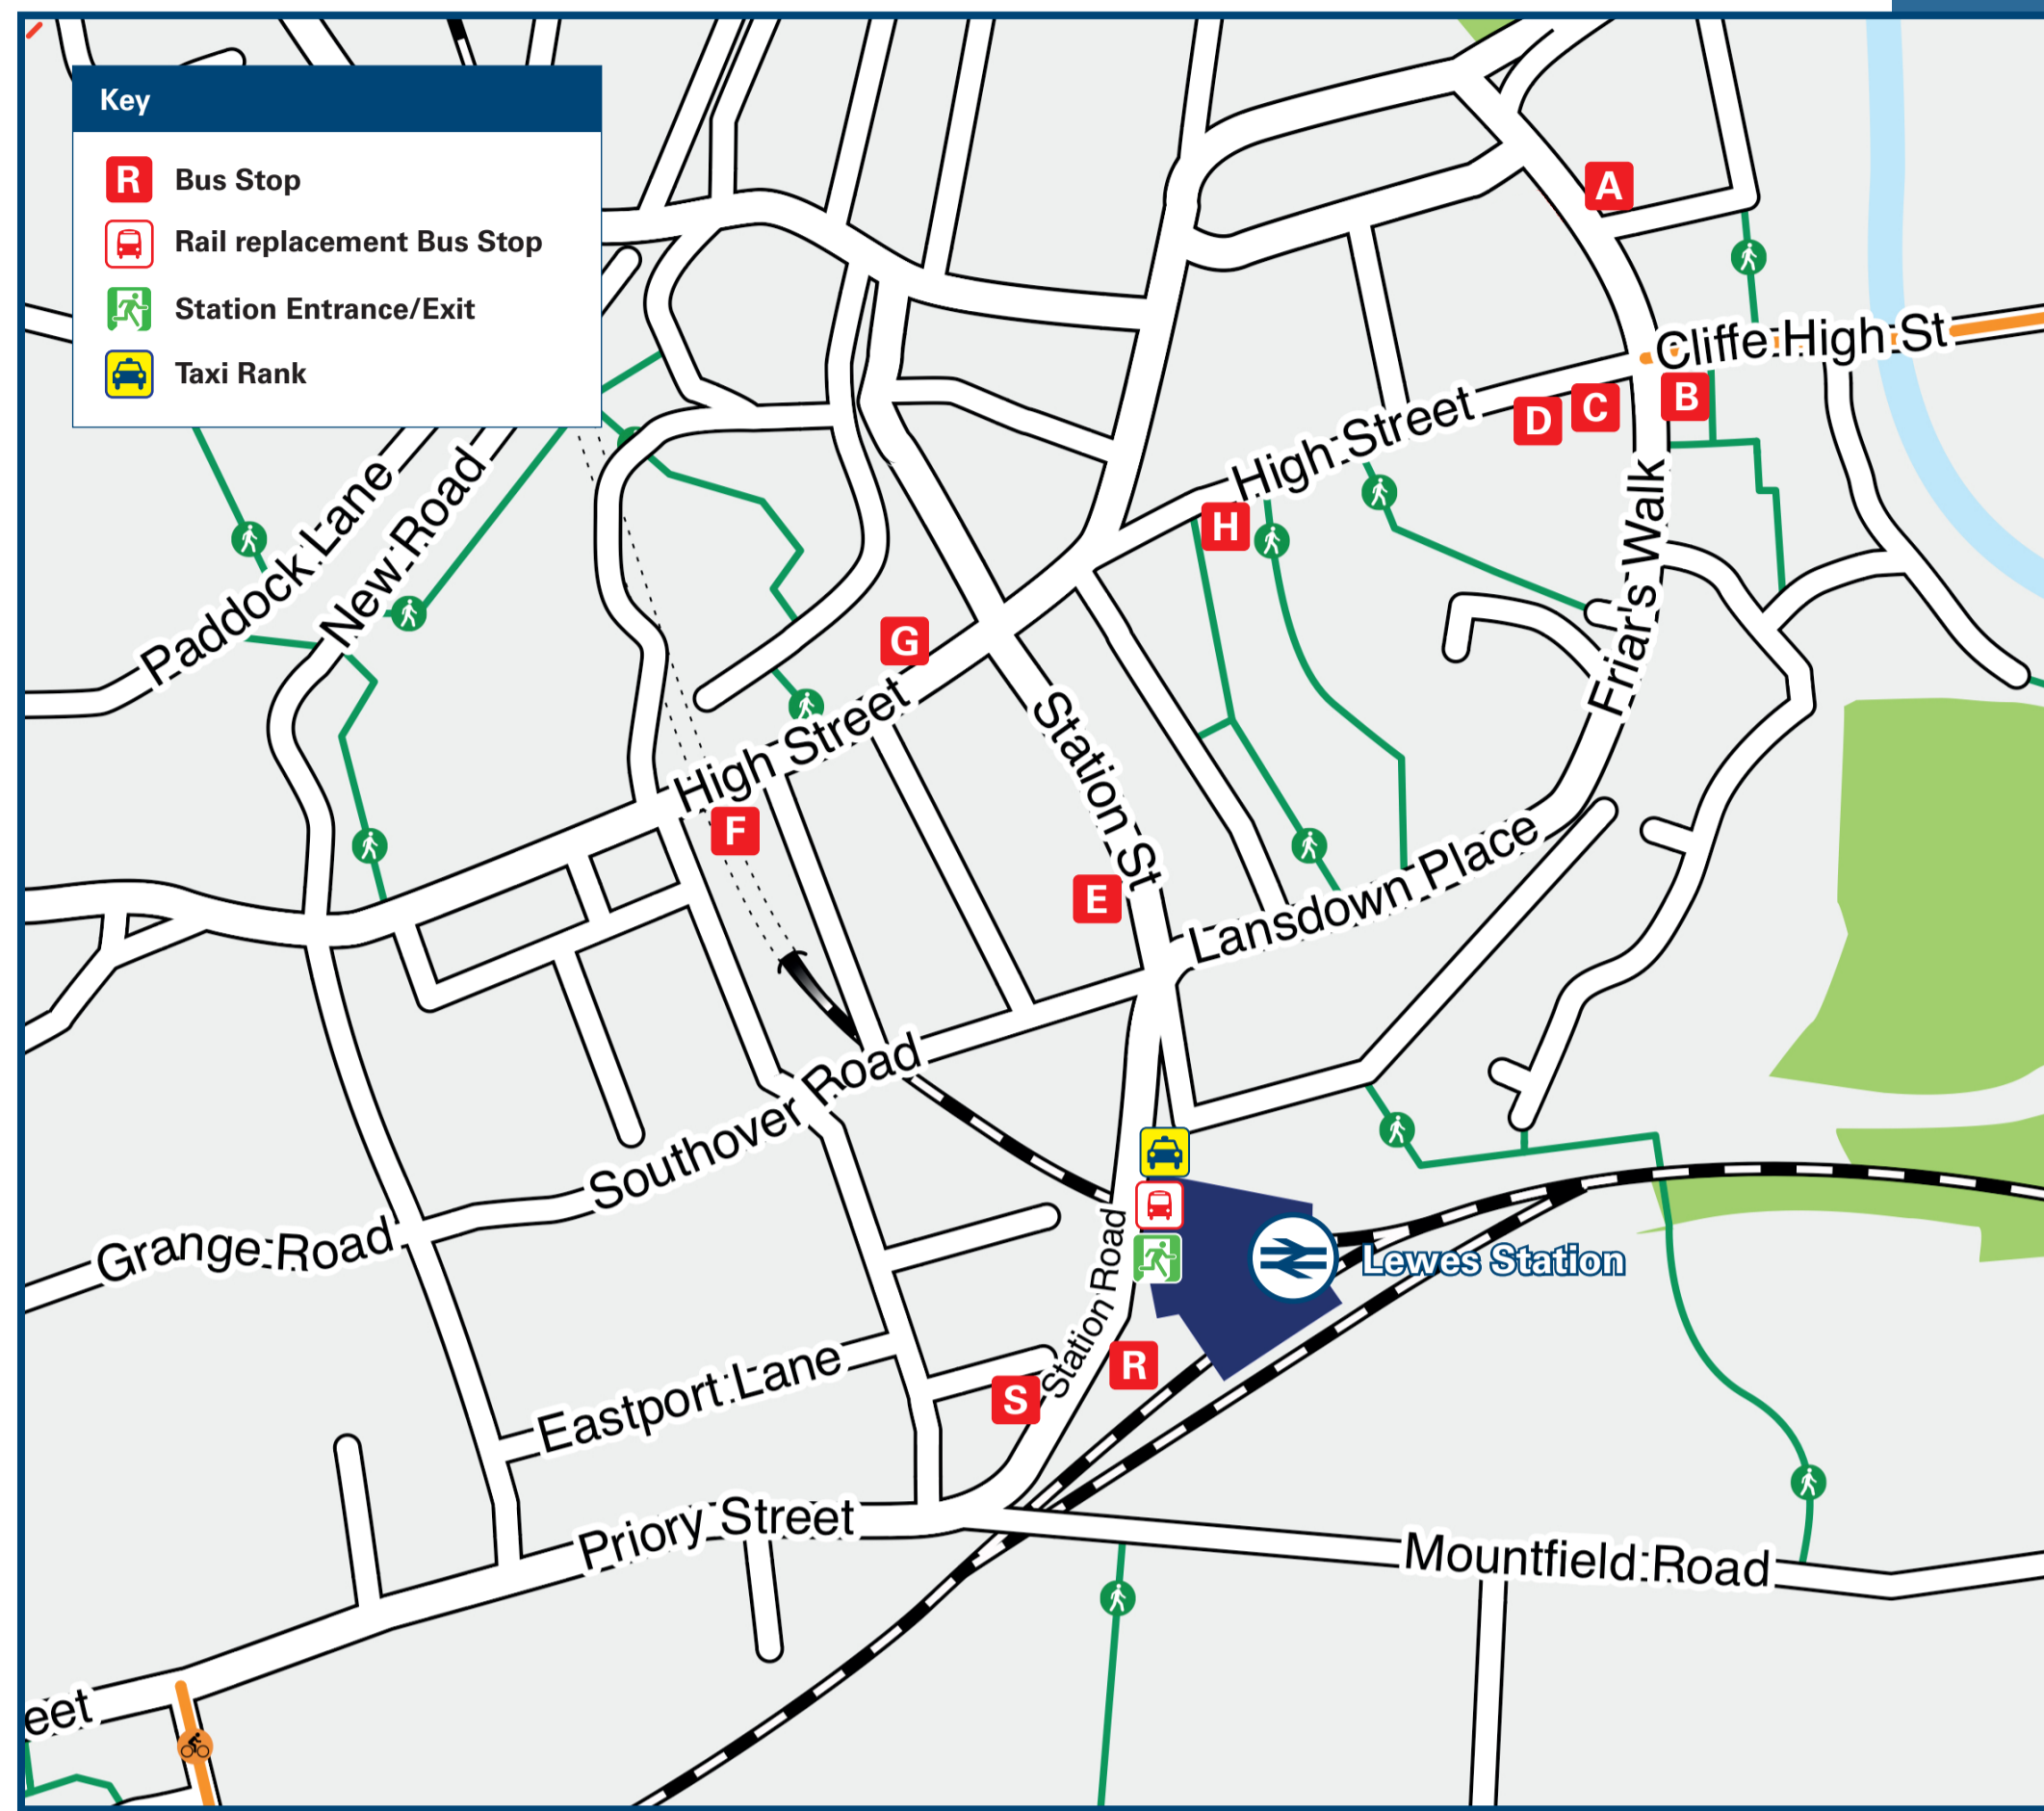

Lewes Station

Onward Travel Information

Buses and Taxis

Rail replacement buses depart from outside the station on Station Road.