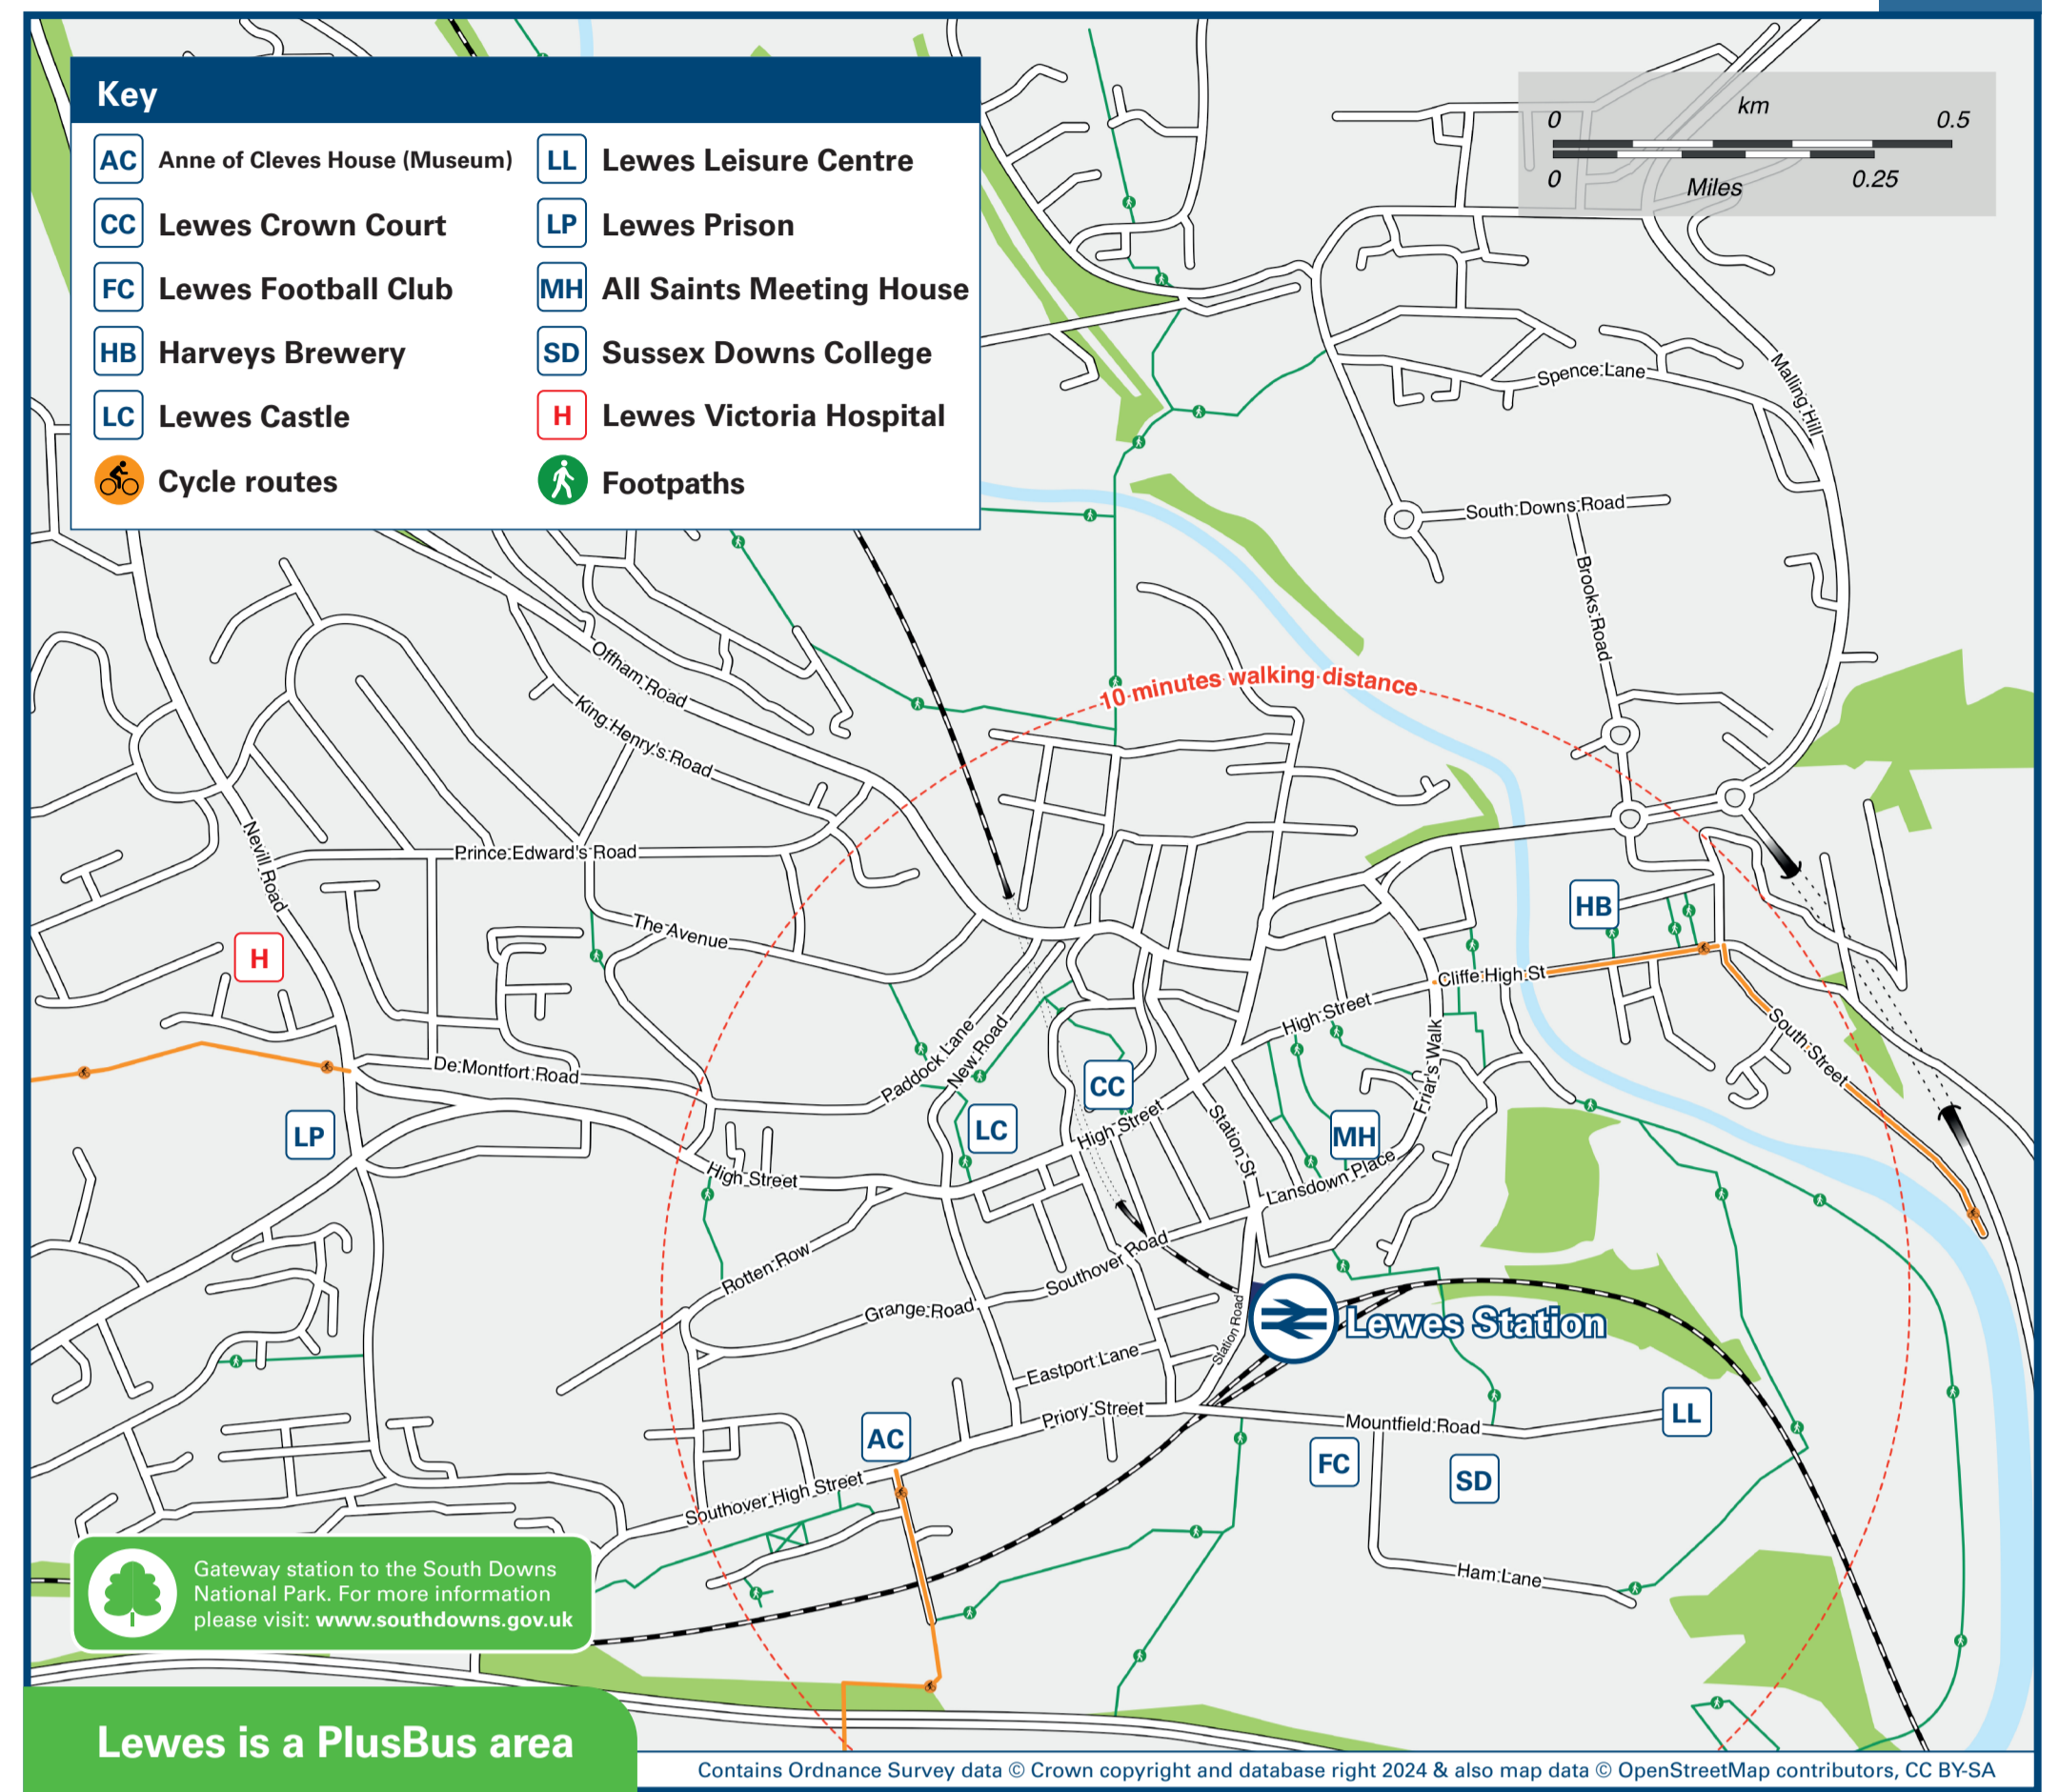

Local area map

PlusBus is a discount price 'bus pass' that you buy with your train ticket. It gives you unlimited bus travel around your chosen town, on participating buses. Visit www.plusbus.info

Main destinations by bus (Data correct at June 2024)

DESTINATION	BUS ROUTES	BUS STOP
Alfriston	25+, 125*	S
Barcombe Cross	122	D, E, H
Barcombe Mills	122	D, E, H
Berwick (Drusillas Zoo Park)	25+	S
Blackboys	29A	A, G
Brighton (City Centre)	28, 29, 29A, 29B*	C, E, H
Broyle Estate (Ringmer)	28, 29B*	A, G
Charleston Farm (A27)	25+	S
Cooksbridge	121, 122, 167^^	D, E, H
Crowborough	29, 29B*	A, G
Eridge Green / Eridge Station	29, 29B*	A, G
Firle (Firle Park Gates)	25+	S
Framfield	29A	A, G
Glynde	25+	S
Glyndebourne Opera House	25+, 125*	D
Hailsham	28	A, G
Halland	29B*	A, G
Haywards Heath	166	C, E, H
Heathfield	29A	A, G
Iford Village Turn	123	B, R
Isfield (Lavender Line Station)	29A	A, G
Kingston-near-Lewes	123	B, R
Laughton	28	A, G
Lewes (HM Prison)	28, 29, 29A, 29B* 129, 132^	C, E, H B, E, F

DESTINATION	BUS ROUTES	BUS STOP
Lewes (Landport Estate)	127 132^	B, E B, E
Lewes (Malling Estate, Lambert Place)	127 132^	A, H A, H, S
Lewes (Nevill Estate, Nevill Road)	121, 122, 166, 167^^ 128, 132^	D, F, H B, E, F
Lewes (South Malling / Malling Hill)	25+ 25+, 125* 28, 29, 29A, 29B	S D A, G A, H
Lewes (South Malling / Old Malling Way)	127 132^	D, H A, H
Lewes (Town Centre)	25+, 123, 129, or 10 minutes walk	S
Lewes (Victoria Hospital)	121, 122, 166, 167^^ 128, 132^	D, F, H B, E, F
Lewes (Wallands Park, Gundreda Road / Ferrers Road)	129	B, E
Lewes (Winterbourne Lane)	129, 132^	B, E, F
Newhaven	123	B, R
Newick	121	D, F, H
North Chailey (for Chailey Heritage School)	121	D, F, H
Offham	121, 122, 166, 167^^	D, F, H
Piddinghoe	123	B, R
Plumpton (for Agricultural College)	166, 167^^	D, F, H
Plumpton Green	166, 167^^	D, F, H
Ringmer	28, 29B* 125*	A, G D

DESTINATION	BUS ROUTES	BUS STOP
Rodmell (for Monk's House National Trust)	123	B, R
Selmeaton	25+ 25+, 125*	S D
Sheffield Park (Bluebell Railway Station)	121#	D, F, H
Sheffield Park Gardens	121#	D, F, H
South Chailey (for Chailey School)	121	D, F, H
Southease Village	123	B, R
Tunbridge Wells	29, 29B*	A, G
Uckfield	29, 29A, 29B*	A, G
Wilmington	25+ 25+, 125*	S D
Wivelsfield (Village Centre / Ote Hall Chapel)	166, 167^^	D, F, H