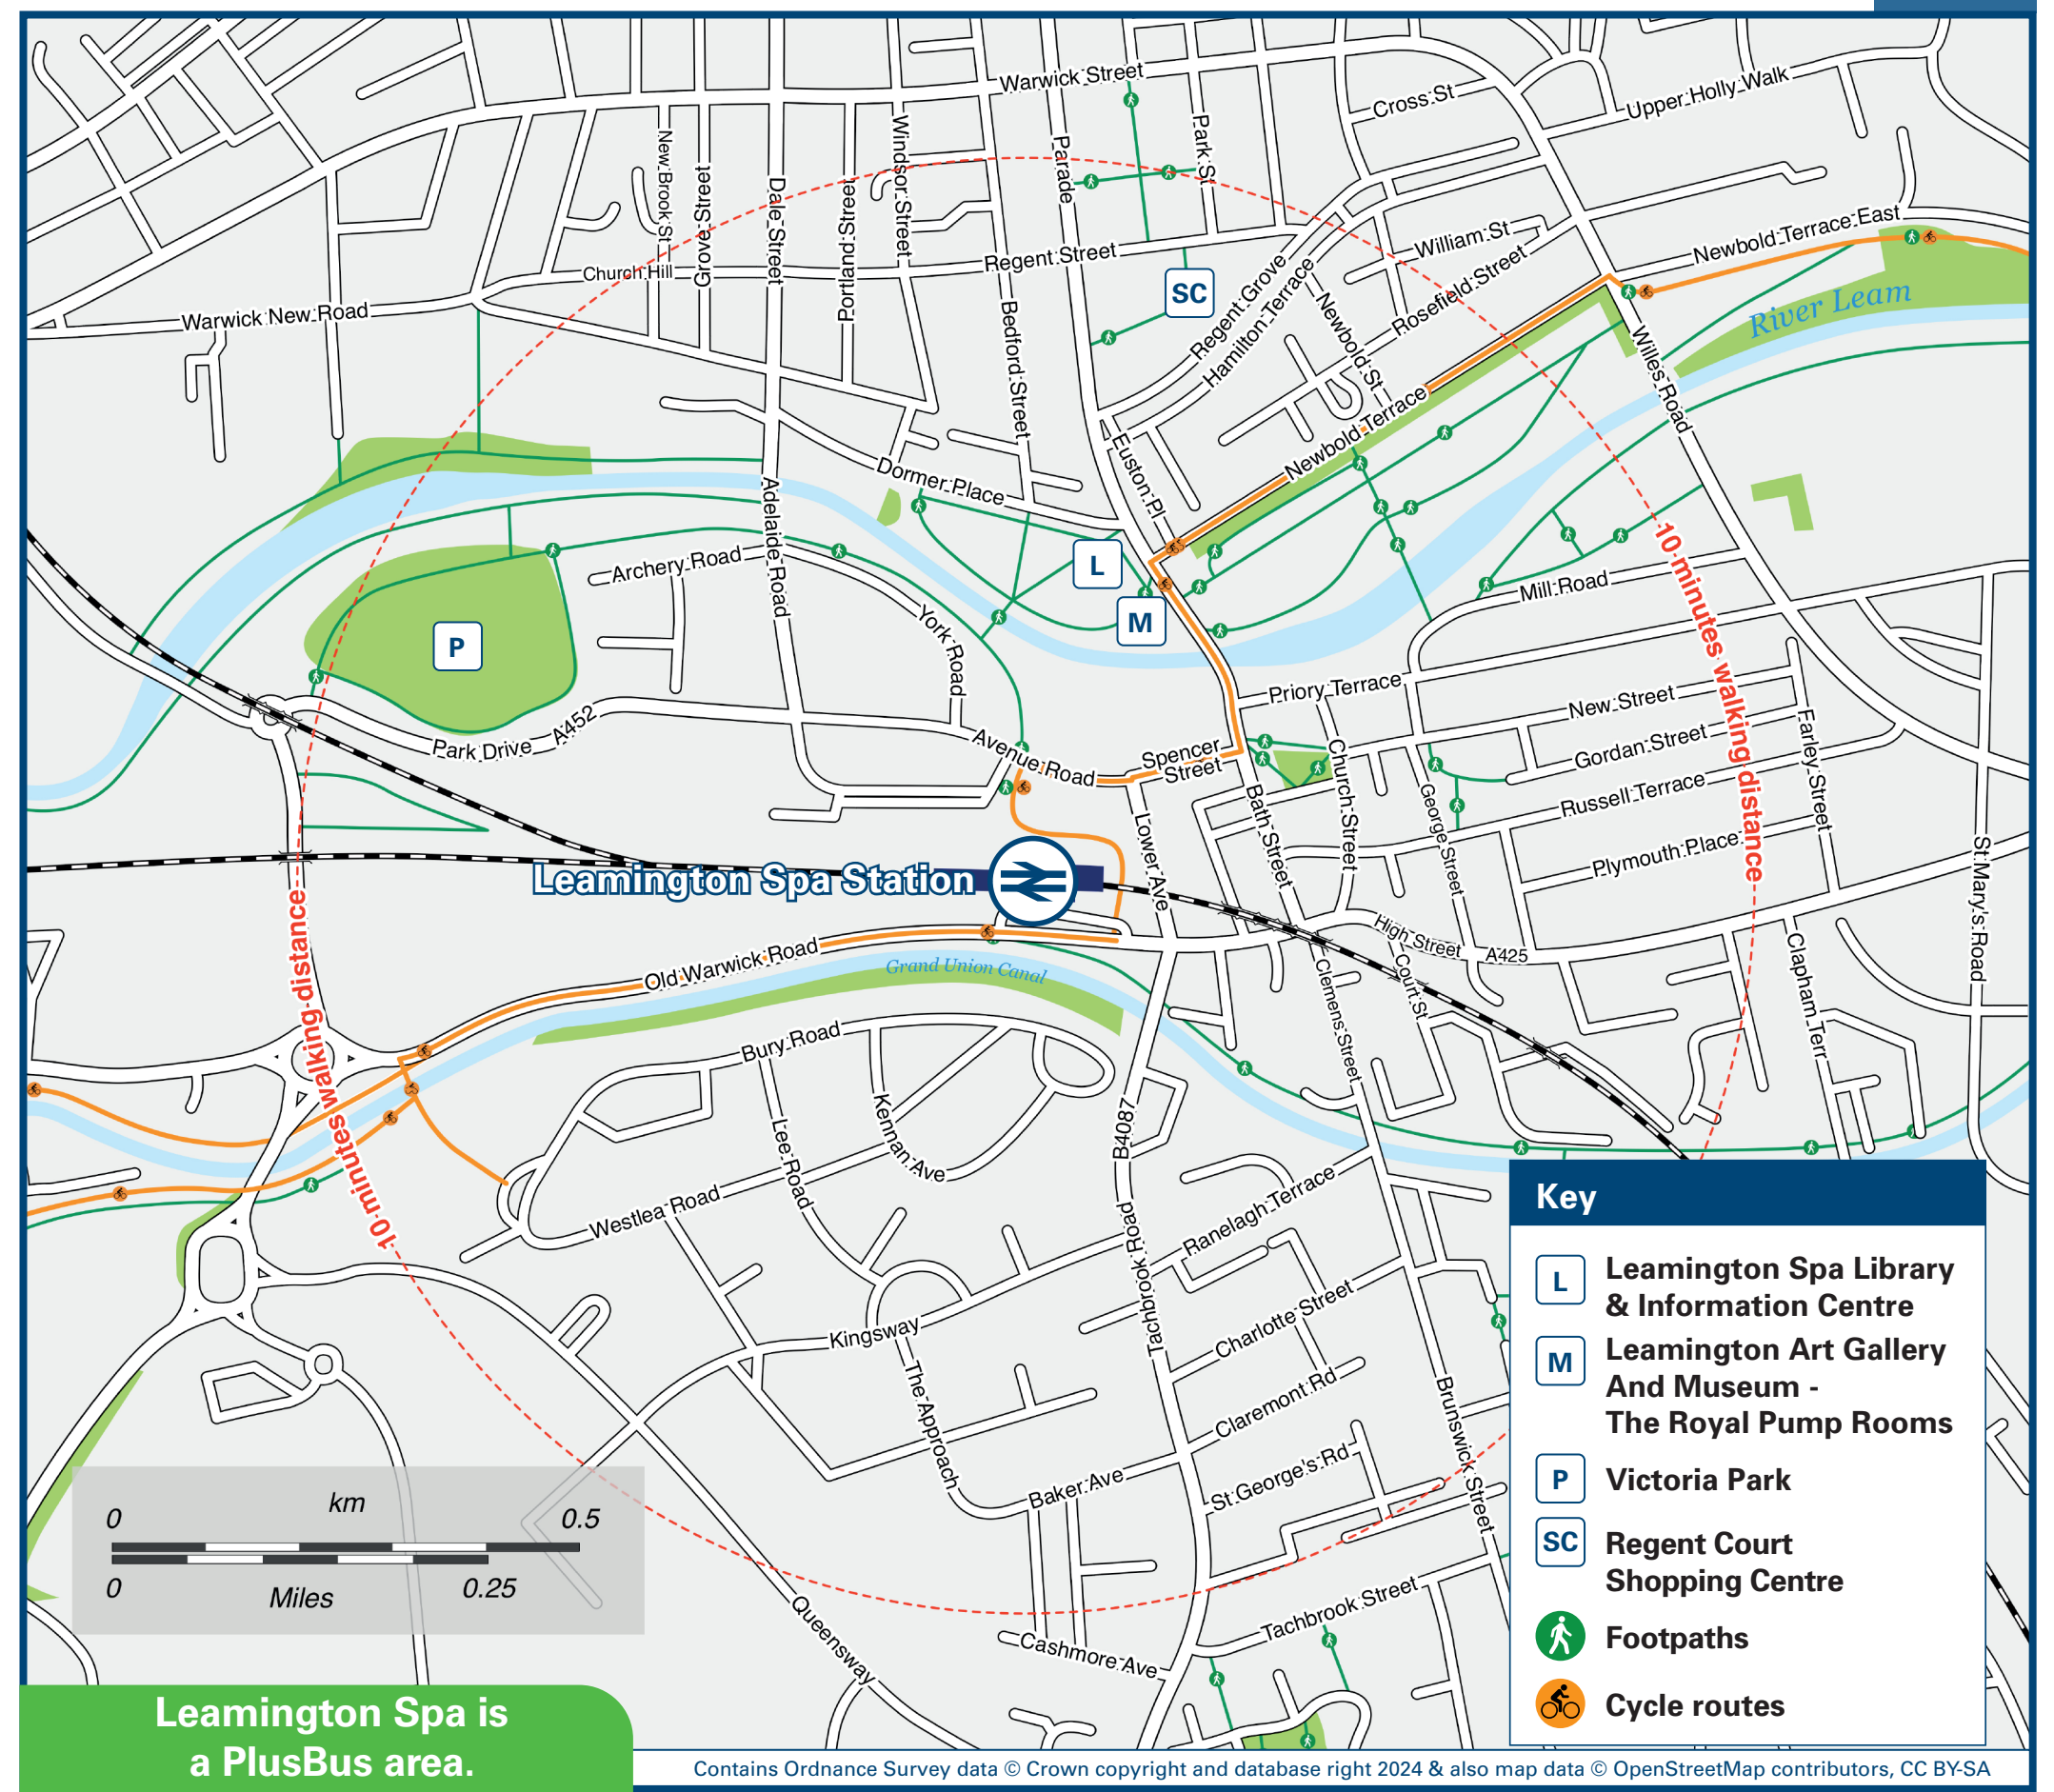

Local area map

Leamington Spa is a PlusBus area.

PlusBus is a discount price 'bus pass' that you buy with your train ticket. It gives you unlimited bus travel around your chosen town, on participating buses. Visit www.plusbus.info

Main destinations by bus

(Data correct at April 2024)

DESTINATION	BUS ROUTES	BUS STOP
Bishop's Itchington	78* 665	3, 4 C
Bishop's Tachbrook	77, 77A**	3, 4, C
Blackdown	U1 11 X17, X18	B 4, B 2, B
Cheylesmore	X18	2, B
Coventry	11 X17, X18	4, B 2, B
Dunchurch	63	C
Fenny Compton	77A**	3, 4, C
Gaydon (and for The British Motor Museum)	77, 77A**, 78*	3, 4, C
Harbury	78* 665 77, 77A**, 78*	3, 4 C 3, 4, C
Heathcote Hospital	U1 15	4, C 3
Heathcote Industrial Estate	77, 77A**, 78*	3, 4, C
Kenilworth	11 X17, X18	4, B 2, B
Kineton	77, 77A**, 78*	3, 4, C
Kites Hardwick	63	C
Lighthorne Heath	77, 77A**	3, 4, C
Longbridge Island (For Hilton Hotel)	X18	3, 4, C
Napton-on-the-Hill	665	4, C

DESTINATION	BUS ROUTES	BUS STOP
Northend	77A**	3, 4, C
Percy Estate	1	4, A
Portobello Bridge	1 X17	4, A 3, 4, C
Radford Semele	63	C
Rugby	63	C
Shires Retail Park	77, 77A**, 78* 15	3, 4, C 3
Southam	63, 665	C
Stockton	63	C
Stratford-upon-Avon	X18 77	3, 4, C 3, 4, C
Sydenham	67	C
Temple Herdewyke	77, 77A**	3, 4, C
Ufton	63, 665	C
University of Warwick (Gibbet Hill campus)	U1, U2# 11 X17	B 4, B 2, B
Warwick Gates	77, 77A**, 78* 15	3, 4, C 3
Warwick Hospital	X17	3, 4, C
Warwickshire College (Prince's Drive)	1 X17	4, A 3, 4, C

DESTINATION	BUS ROUTES	BUS STOP
Warwick Technology Park	15	3
Warwick Town Centre (and for Castle)	1 X17, X18	4, A 3, 4, C
Whitnash (South Farm)	1	C
Whitnash (Tachbrook Road)	665	C
Woodloes Park	1	4, A

Notes

- PlusBus destination, please see below for details.
- Bus routes 1, 11, 15, 63, 67, 77, U1, X17 & X18 run daily services. Bus route 665 runs a Mondays to Saturdays service only.
- Direct train services operate to this destination from this Station.
- Bus route 78 runs a Sunday service only.
- ** Bus route 77A runs very limited Mondays to Saturdays service, only.
- # Bus route U2 runs Mondays to Fridays, during University term dates, only.

Taxis

Leamington Spa is a major station where taxis are usually available on a rank. Advance booking is not normally necessary, unless arriving early in the morning or late at night. Operators who may accept bookings include: (Inclusion of this number doesn't represent any endorsement of the taxi firm)

Leamington Spa Taxi
07552 537 742

24/7 Leamington Spa Taxis
01926 801 901

A1 Spa Taxis Ltd
07756 722 794

Further information about all onward travel