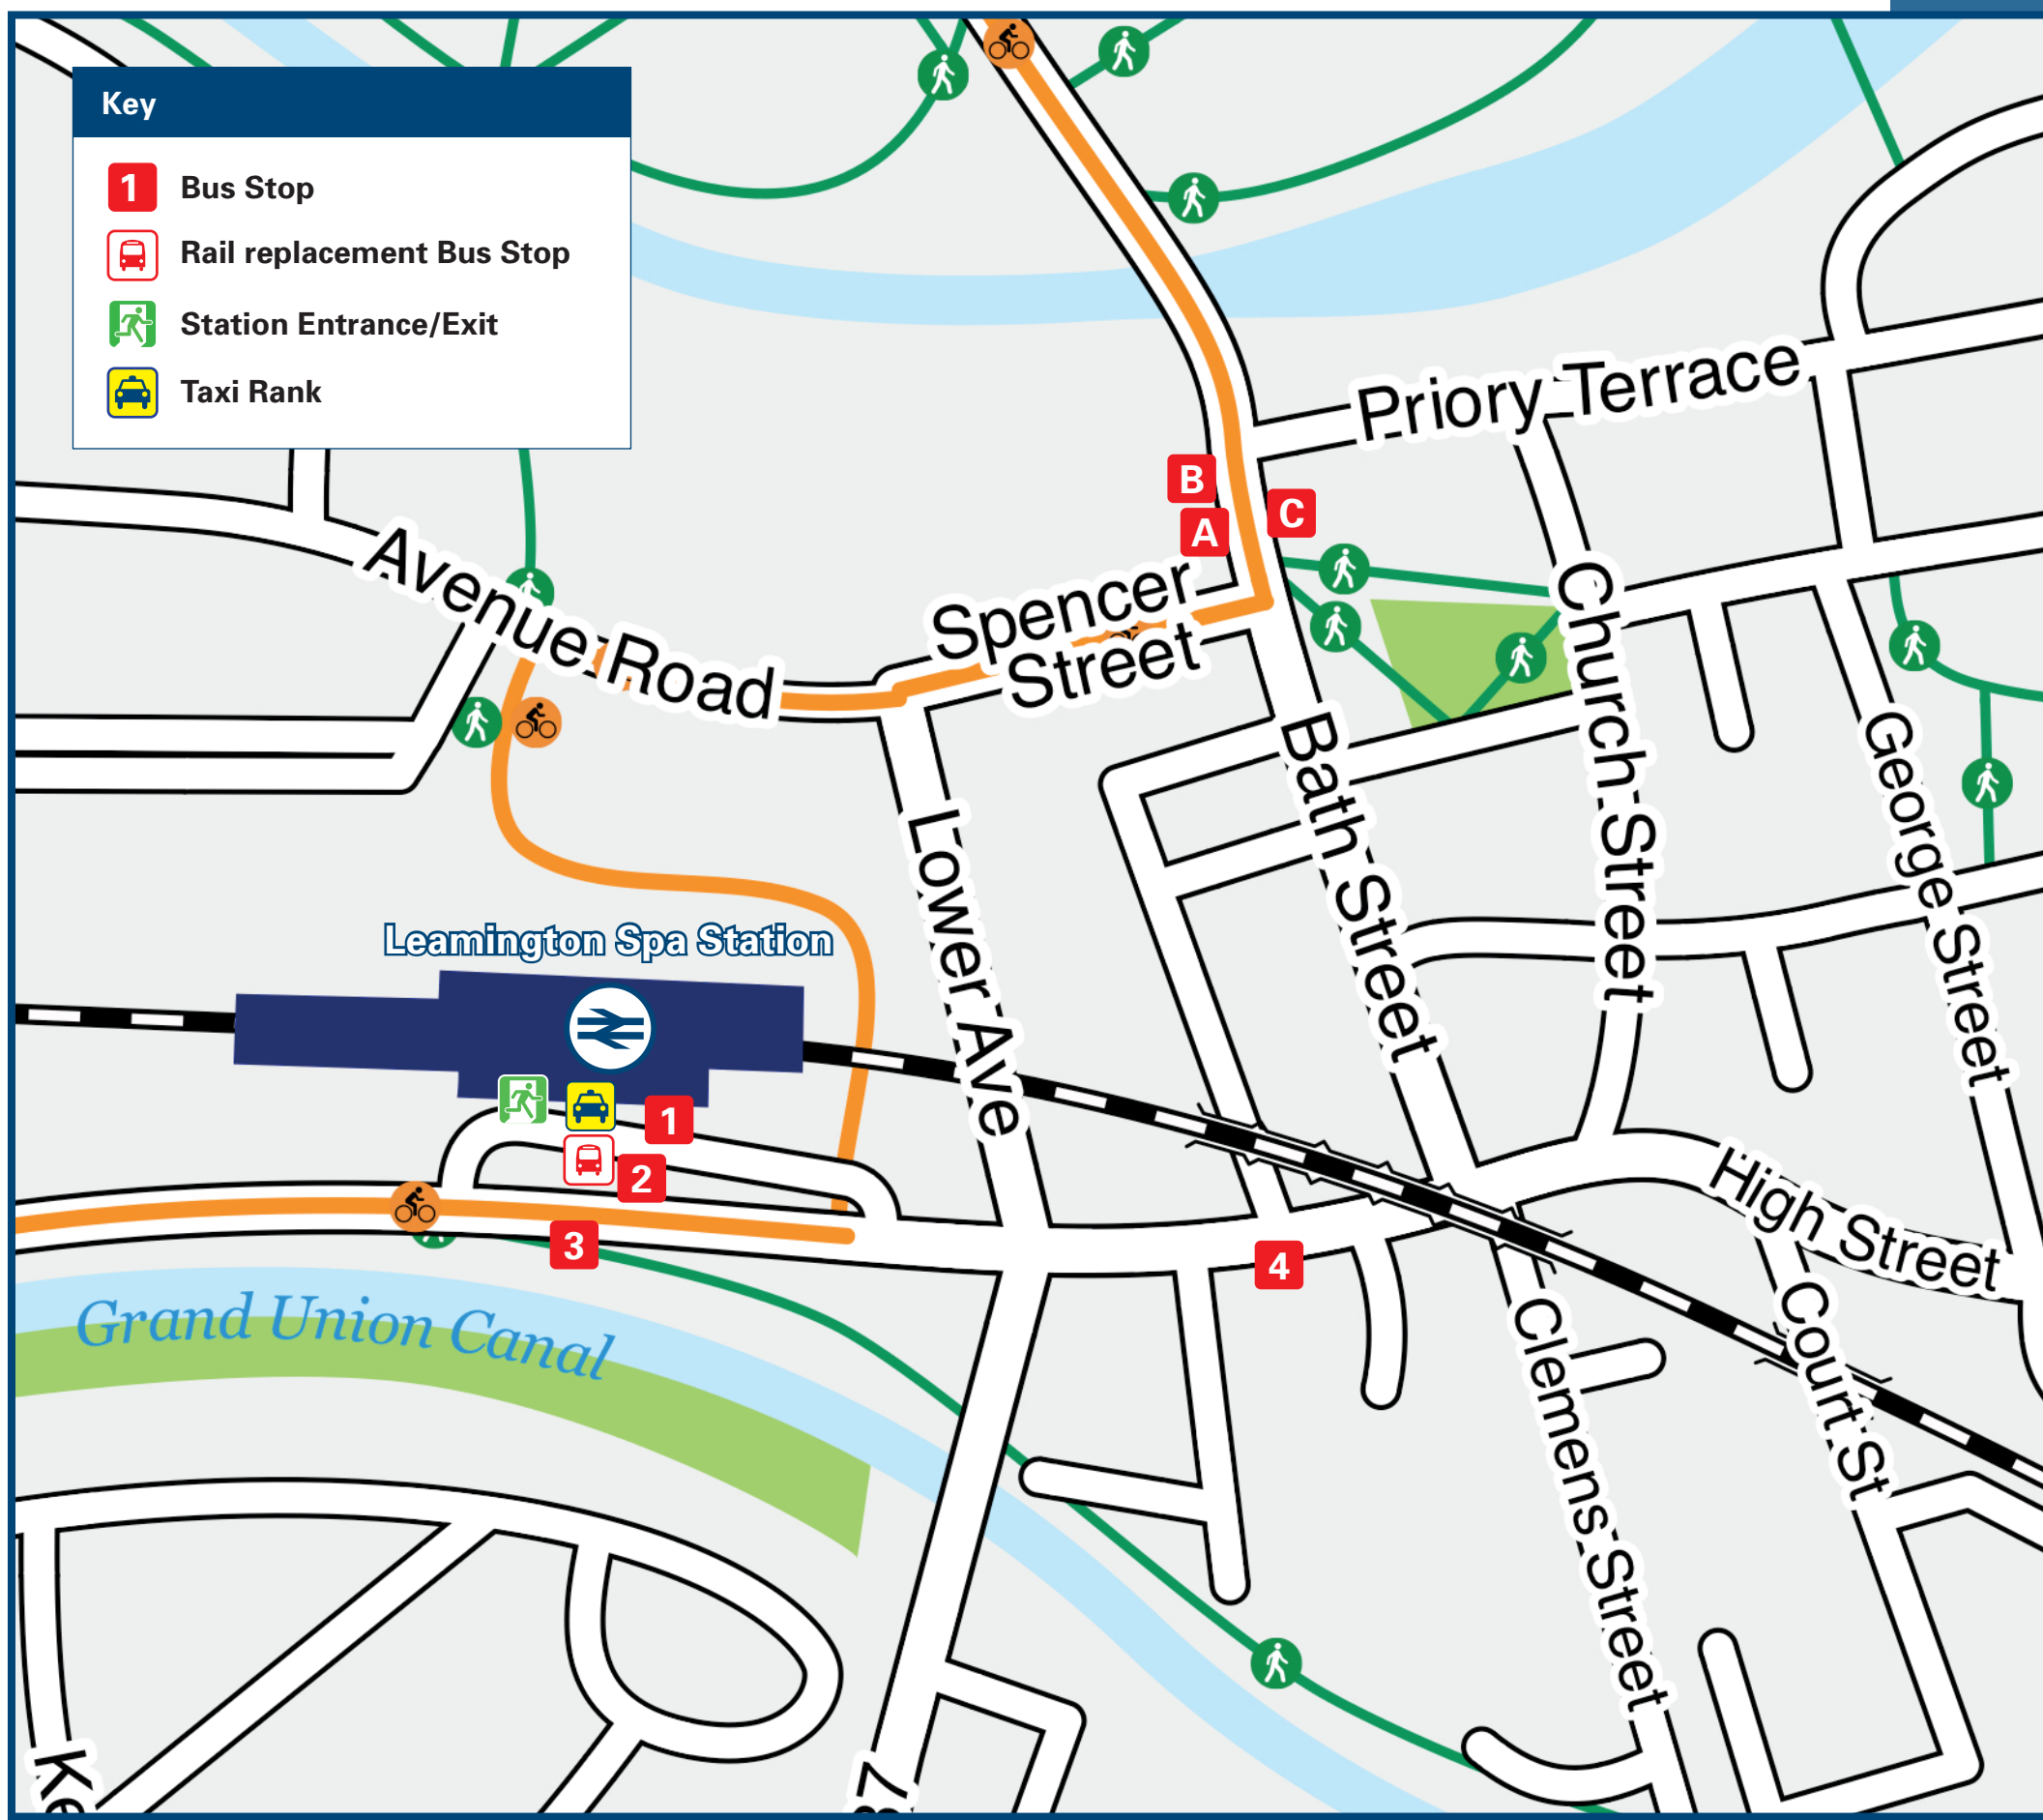

Leamington Spa Station

Onward Travel Information

Buses and Taxis

Rail replacement bus services pick-up/stop on Old Warwick Road (outside station).