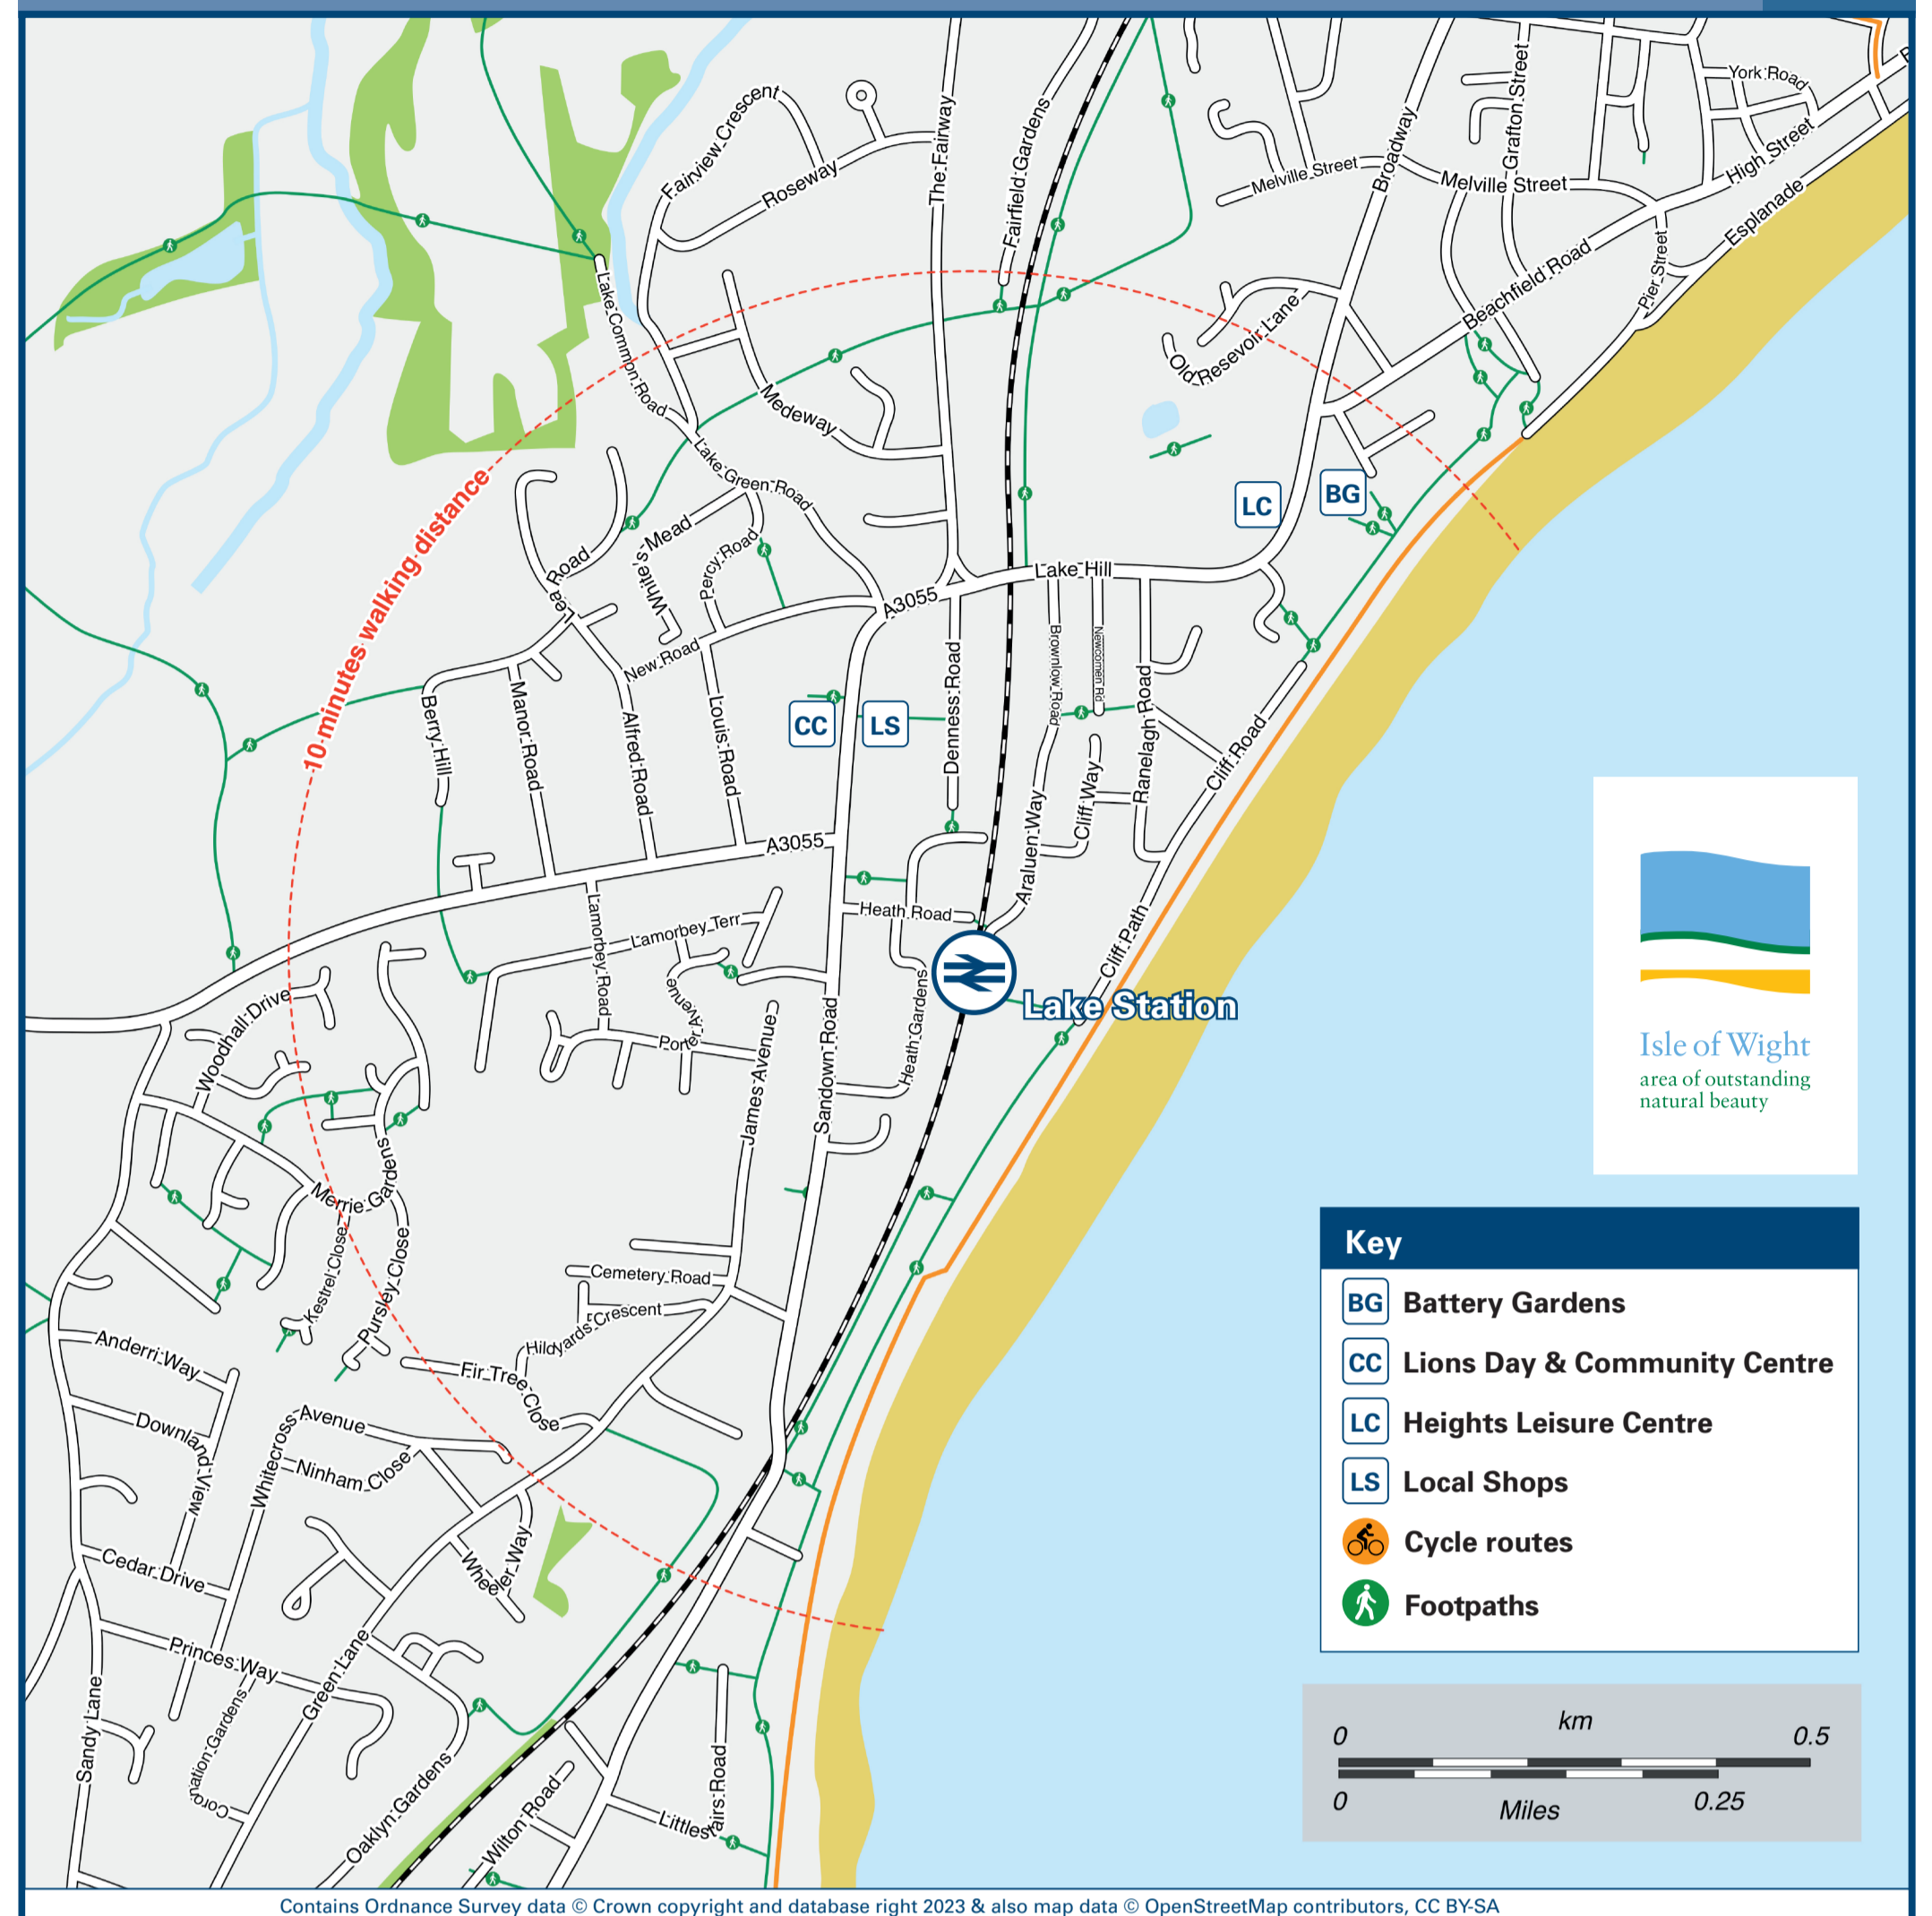

Local area map

Main destinations by bus

(Data correct at December 2023)

DESTINATION	BUS ROUTES	BUS STOP
Amazon World Zoo Park	8	A
Apse Heath	8	A
Arreton (Old Village)	8	A
Bembridge (& Bembridge Harbour)	8	B
Blackwater	2, 3	A
Brading	2, 3	B
Godshill	2, 3	A
Merstone	2	A
Newport (Bus Station)*	2, 3, 8	A
Pan	8	A
Robin Hill Adventure Park & Gardens	8	A

DESTINATION	BUS ROUTES	BUS STOP
Rookley	3	A
Ryde (Transport Interchange)*	2, 3, 8	B
Sandown (Grand Hotel - for Dinosaur Isle)	8, 24*	B
Sandown (Victoria Road)*	2, 3, 8, 24*	B
Seaview	8	B
Shanklin	2, 3, 24*	A
St Helens	8	B
Staplers	8	A
Upper Bonchurch	3	A
Upper Ventnor	3	A
Ventnor	3	A

DESTINATION	BUS ROUTES	BUS STOP
Whitecliff Bay Holiday Centre	8	B
Winford	8	A
Wroxall	3	A
Yaverland (for Wildheart Animal Sanctuary)	8, 24*	B

Notes

Bus connections are available at Newport, Ryde, Sandown and Ventnor to most parts of the Isle of Wight.

☺ Direct trains operate to this destination from this station.

☺ This is a Rail-Bus Link destination, take the Island Line train to Shanklin station and change for bus route 3 to Ventnor, or take the route 3 bus direct from Lake to Ventnor.

* Bus route 24 operates a limited service Tuesdays, Thursdays and Fridays only. No service on Mondays, Wednesdays, Saturdays, Sundays or Bank Holidays.

Taxis

Lake Station has no taxi rank or cab office. Advance booking is essential, please consider using the following local operators: (Inclusion of this number doesn't represent any endorsement of the taxi firm)

Ace Taxi 01983 868 666	Akar Taxis 01983 401 233	Redline Taxis 01983 404 444

Further information about all onward travel

Local Cycle Info iwight.com For more information about cycle routes.	National Cycle Info sustrans.org.uk Sustrans is the UK's leading sustainable transport charity.	Bus Times See timetable displays at bus stops. www.traveline.info 0871 200 22 33 call cost 13p per minute plus your phone company's access charge	NextBuses Find the bus times for your stop. Search for a bus stop by entering a postcode, street & town or a stop name & town.	PlusBus plusbus.info A discount price 'bus pass' that you buy with your train ticket. It gives you unlimited bus travel around your chosen town, on participating buses.

National Rail Enquiries

Online nationalrail.co.uk	NRE App Free National Rail Enquiries app for iOS and Android	Social Media facebook.com/nationalrailenq @nationalrailenq	Alert Me You can sign up to Alert Me messages on the National Rail Enquiries website where you can receive train and platform notifications directly to your smart phone. nationalrail.co.uk/alertme	Contact Centre 03457 48 49 50 Calls cost no more than calls to geographic numbers (01 or 02) and may be recorded.	PlusBike nationalrail.co.uk/plusbike For more information.