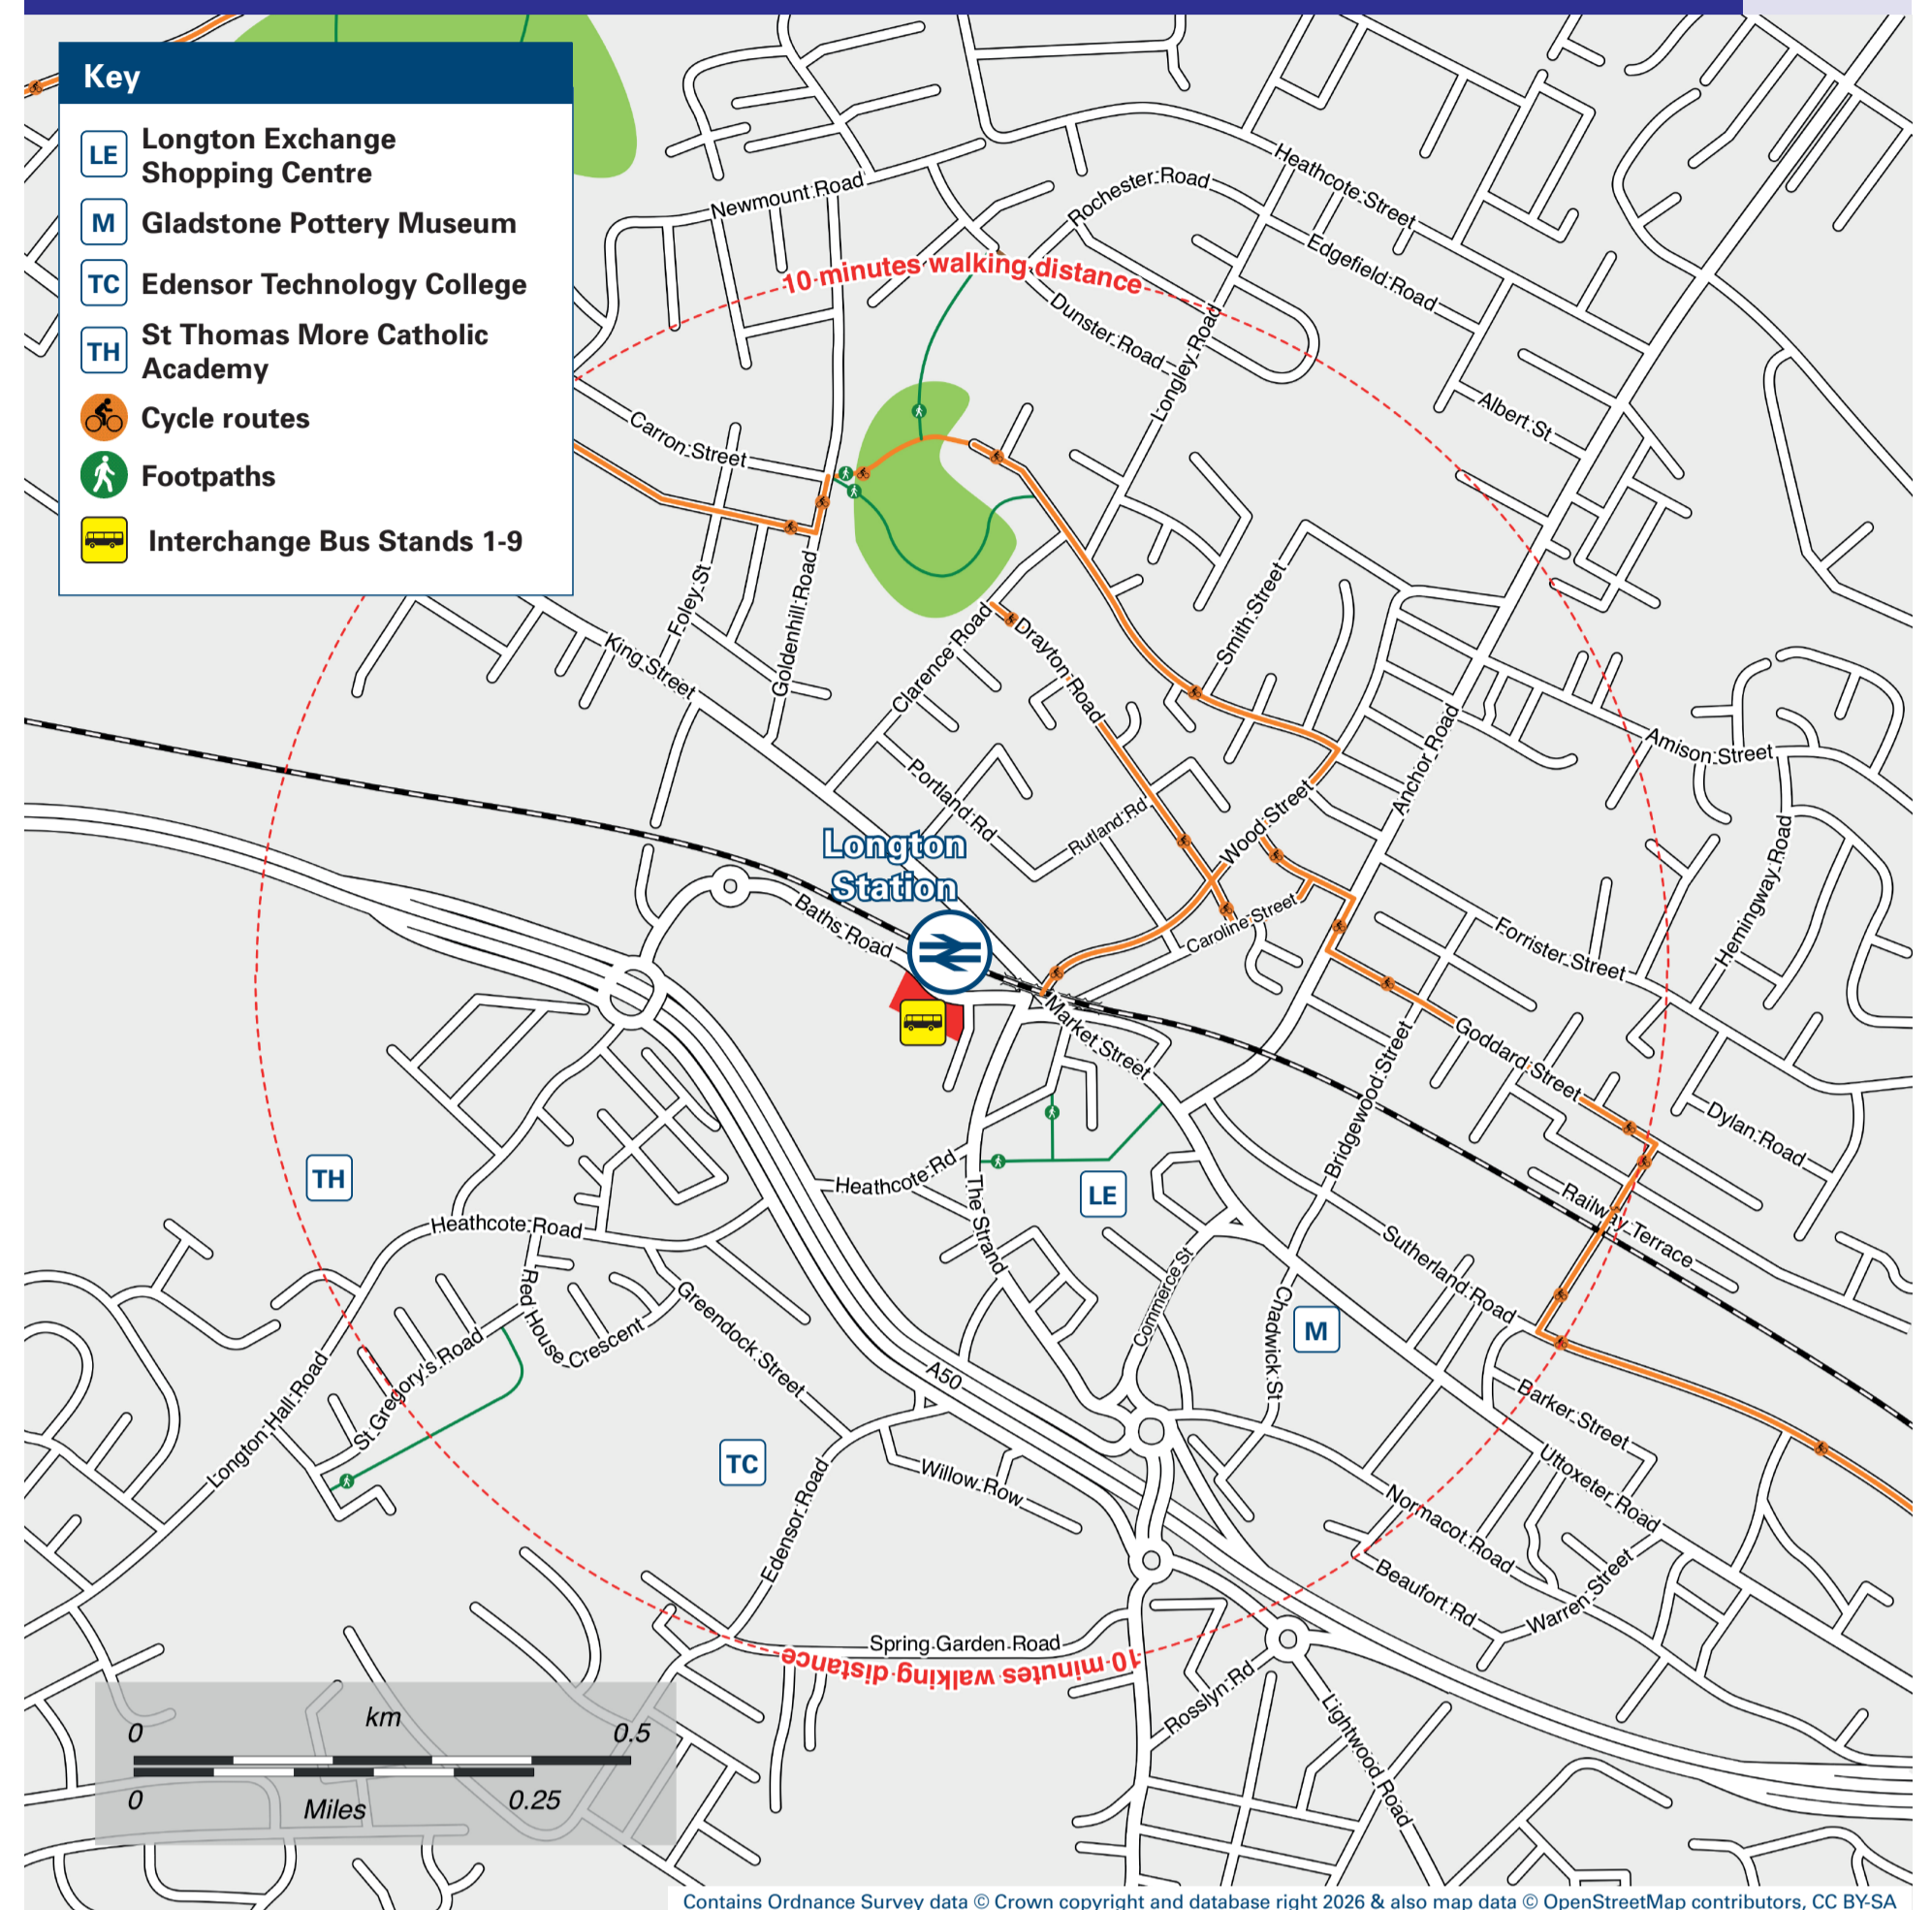

Onward Travel Information

Longton Station

Buses

Key

- Bus Stop
- Rail replacement Bus Stop
- Station Entrance/Exit
- Interchange Bus Stands 1-9

Rail replacement buses and coaches depart from on Baths Road, opposite the Interchange.

Local area map

Key

- Longton Exchange Shopping Centre
- Gladstone Pottery Museum
- Edensor Technology College
- St Thomas More Catholic Academy
- Cycle routes
- Footpaths
- Interchange Bus Stands 1-9

Main destinations by bus

(Data correct at May 2026)

DESTINATION	BUS ROUTES	BUS STOP	DESTINATION	BUS ROUTES	BUS STOP	DESTINATION	BUS ROUTES	BUS STOP
Adderley Green	11, 11X*	A	Lightwood	50*	5, A	Royal Stoke University Hospital	1, 1A 22 GO2*	9, E 7 8
Alsagers Bank	1A	9	Longton Cottage Hospital (Upper Belgrave Road)	6	A	Silverdale	1, 1A	9, E
Audley	1A	9	Meir (Broadway)	1, 1A 6, 6A	6, A A	Springfields	22	7
Bentilee	11, 11X* 27*	A 4, A	Meir (Brookwood Drive)	1, 1A 6	6, A A	Stoke-upon-Trent (Town Centre / Church Street)	1, 1A 11, 11X*	9, E C, E
Blurton (Blurton Road)	22 40*, 40A#	7 6	Meir Hay	27*	4, A	Trentham	22 GO2*	7 8
Blurton (Ladybank Grove)	22	7	Meir Heath	6A	A	Trentham Lakes	27A~	E
Blythe Bridge	6A GO2*	A 5, A	Meir Park	6A GO2*	A 5, A	Trent Vale	22	7
Bucknall	11, 11X*	A	Mount Pleasant	40*, 40A# 11, 11X*	6 C, E	Weston Coyney	6	A
Coalville	6	A	Newcastle-under-Lyme	1, 1A 22 GO2*	9, E 7 8			
Fenton	1, 1A 40* 1, 1A, 6, 6A, 11, 11X*, 27A~	9, E 6 9, E	Newstead (Crowcrofts Road)	22	7			
Florence (Lightwood Road)	6 50*	A 5, A	Newstead (Wimborne Avenue)	40*, 40A#	8			
Hanley (City Centre Bus Station)	6, 6A 11, 11X* 50*	C, E A 8, E	Normacot (Longton Fire Station)	6A	A			
Knutton	1, 1A	9, E	Normacot (Upper Belgrave Road)	6	A			