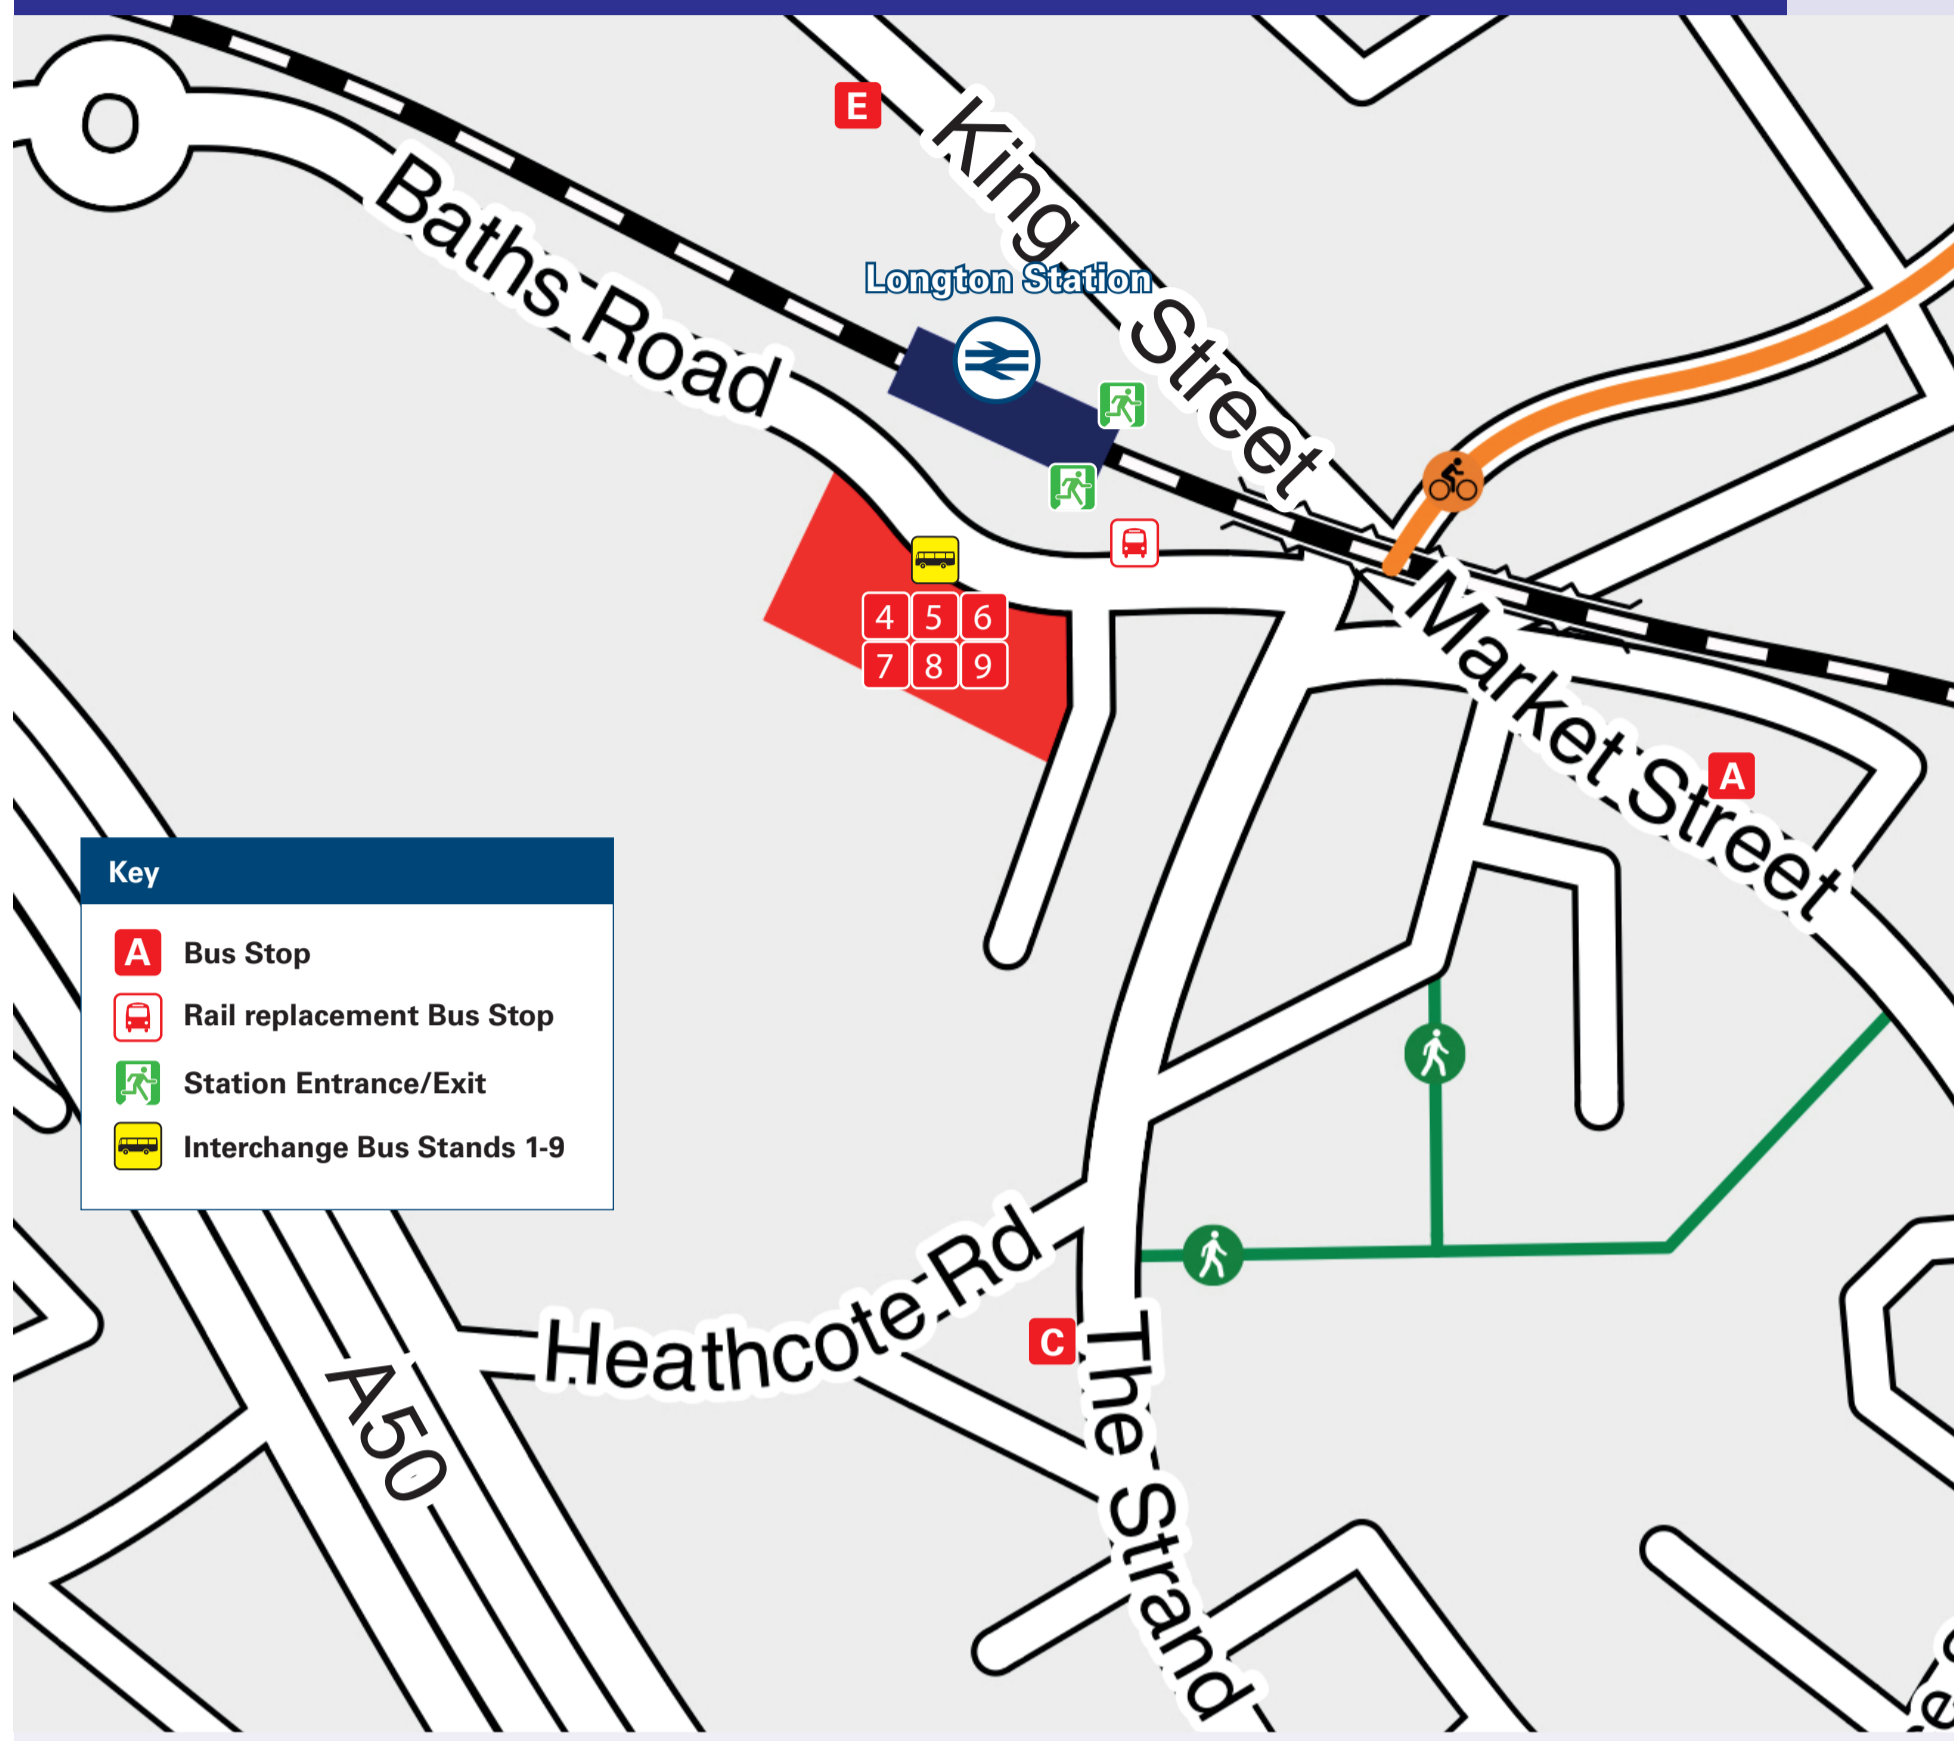

Onward Travel Information

Longton Station

Buses

Key

- Bus Stop
- Rail replacement Bus Stop
- Station Entrance/Exit
- Interchange Bus Stands 1-9

Rail replacement buses and coaches depart from on Baths Road, opposite the Interchange.

Local area map

Key

- Longton Exchange Shopping Centre
- Gladstone Pottery Museum
- Edensor Technology College
- St Thomas More Catholic Academy
- Cycle routes
- Footpaths
- Interchange Bus Stands 1-9

Main destinations by bus

(Data correct at May 2026)

DESTINATION	BUS ROUTES	BUS STOP	DESTINATION	BUS ROUTES	BUS STOP	DESTINATION	BUS ROUTES	BUS STOP
Adderley Green	11, 11X*	A	Lightwood	50*	5, A	Royal Stoke University Hospital	1, 1A 22 GO2*	9, E 7 8
Alsagers Bank	1A	9	Longton Cottage Hospital (Upper Belgrave Road)	6	A	Silverdale	1, 1A	9, E
Audley	1A	9	Meir (Broadway)	1, 1A 6, 6A	6, A A	Springfields	22	7
Bentilee	11, 11X* 27*	A 4, A	Meir (Brookwood Drive)	1, 1A 6	6, A A	Stoke-upon-Trent (Town Centre / Church Street)	1, 1A 11, 11X*	9, E C, E
Blurton (Blurton Road)	22 40*, 40A#	7 6	Meir Hay	27*	4, A	Trentham	22 GO2*	7 8
Blurton (Ladybank Grove)	22	7	Meir Heath	6A	A	Trentham Lakes	27A~	E
Blythe Bridge	6A GO2*	A 5, A	Meir Park	6A GO2*	A 5, A	Trent Vale	22	7
Bucknall	11, 11X*	A	Mount Pleasant	40*, 40A# 11, 11X*	6 C, E	Weston Coyney	6	A
Coalville	6	A	Newcastle-under-Lyme	1, 1A 22 GO2*	9, E 7 8			
Fenton	1, 1A 40* 1, 1A, 6, 6A, 11, 11X*, 27A~	9, E 6 9, E	Newstead (Crowcrofts Road)	22	7			
Florence (Lightwood Road)	6 50*	A 5, A	Newstead (Wimborne Avenue)	40*, 40A#	8			
Hanley (City Centre Bus Station)	6, 6A 11, 11X* 50*	C, E A 8, E	Normacot (Longton Fire Station)	6A	A			
Knutton	1, 1A	9, E	Normacot (Upper Belgrave Road)	6	A			

Bus route 40A operates a service on Saturdays, only.

* Bus routes 11X, 27, 40, 50 and GO2 operate limited services on Mondays to Fridays, only. No Saturdays or Sundays services.

~ Bus route 27A operates a limited daily service (3 buses a day)